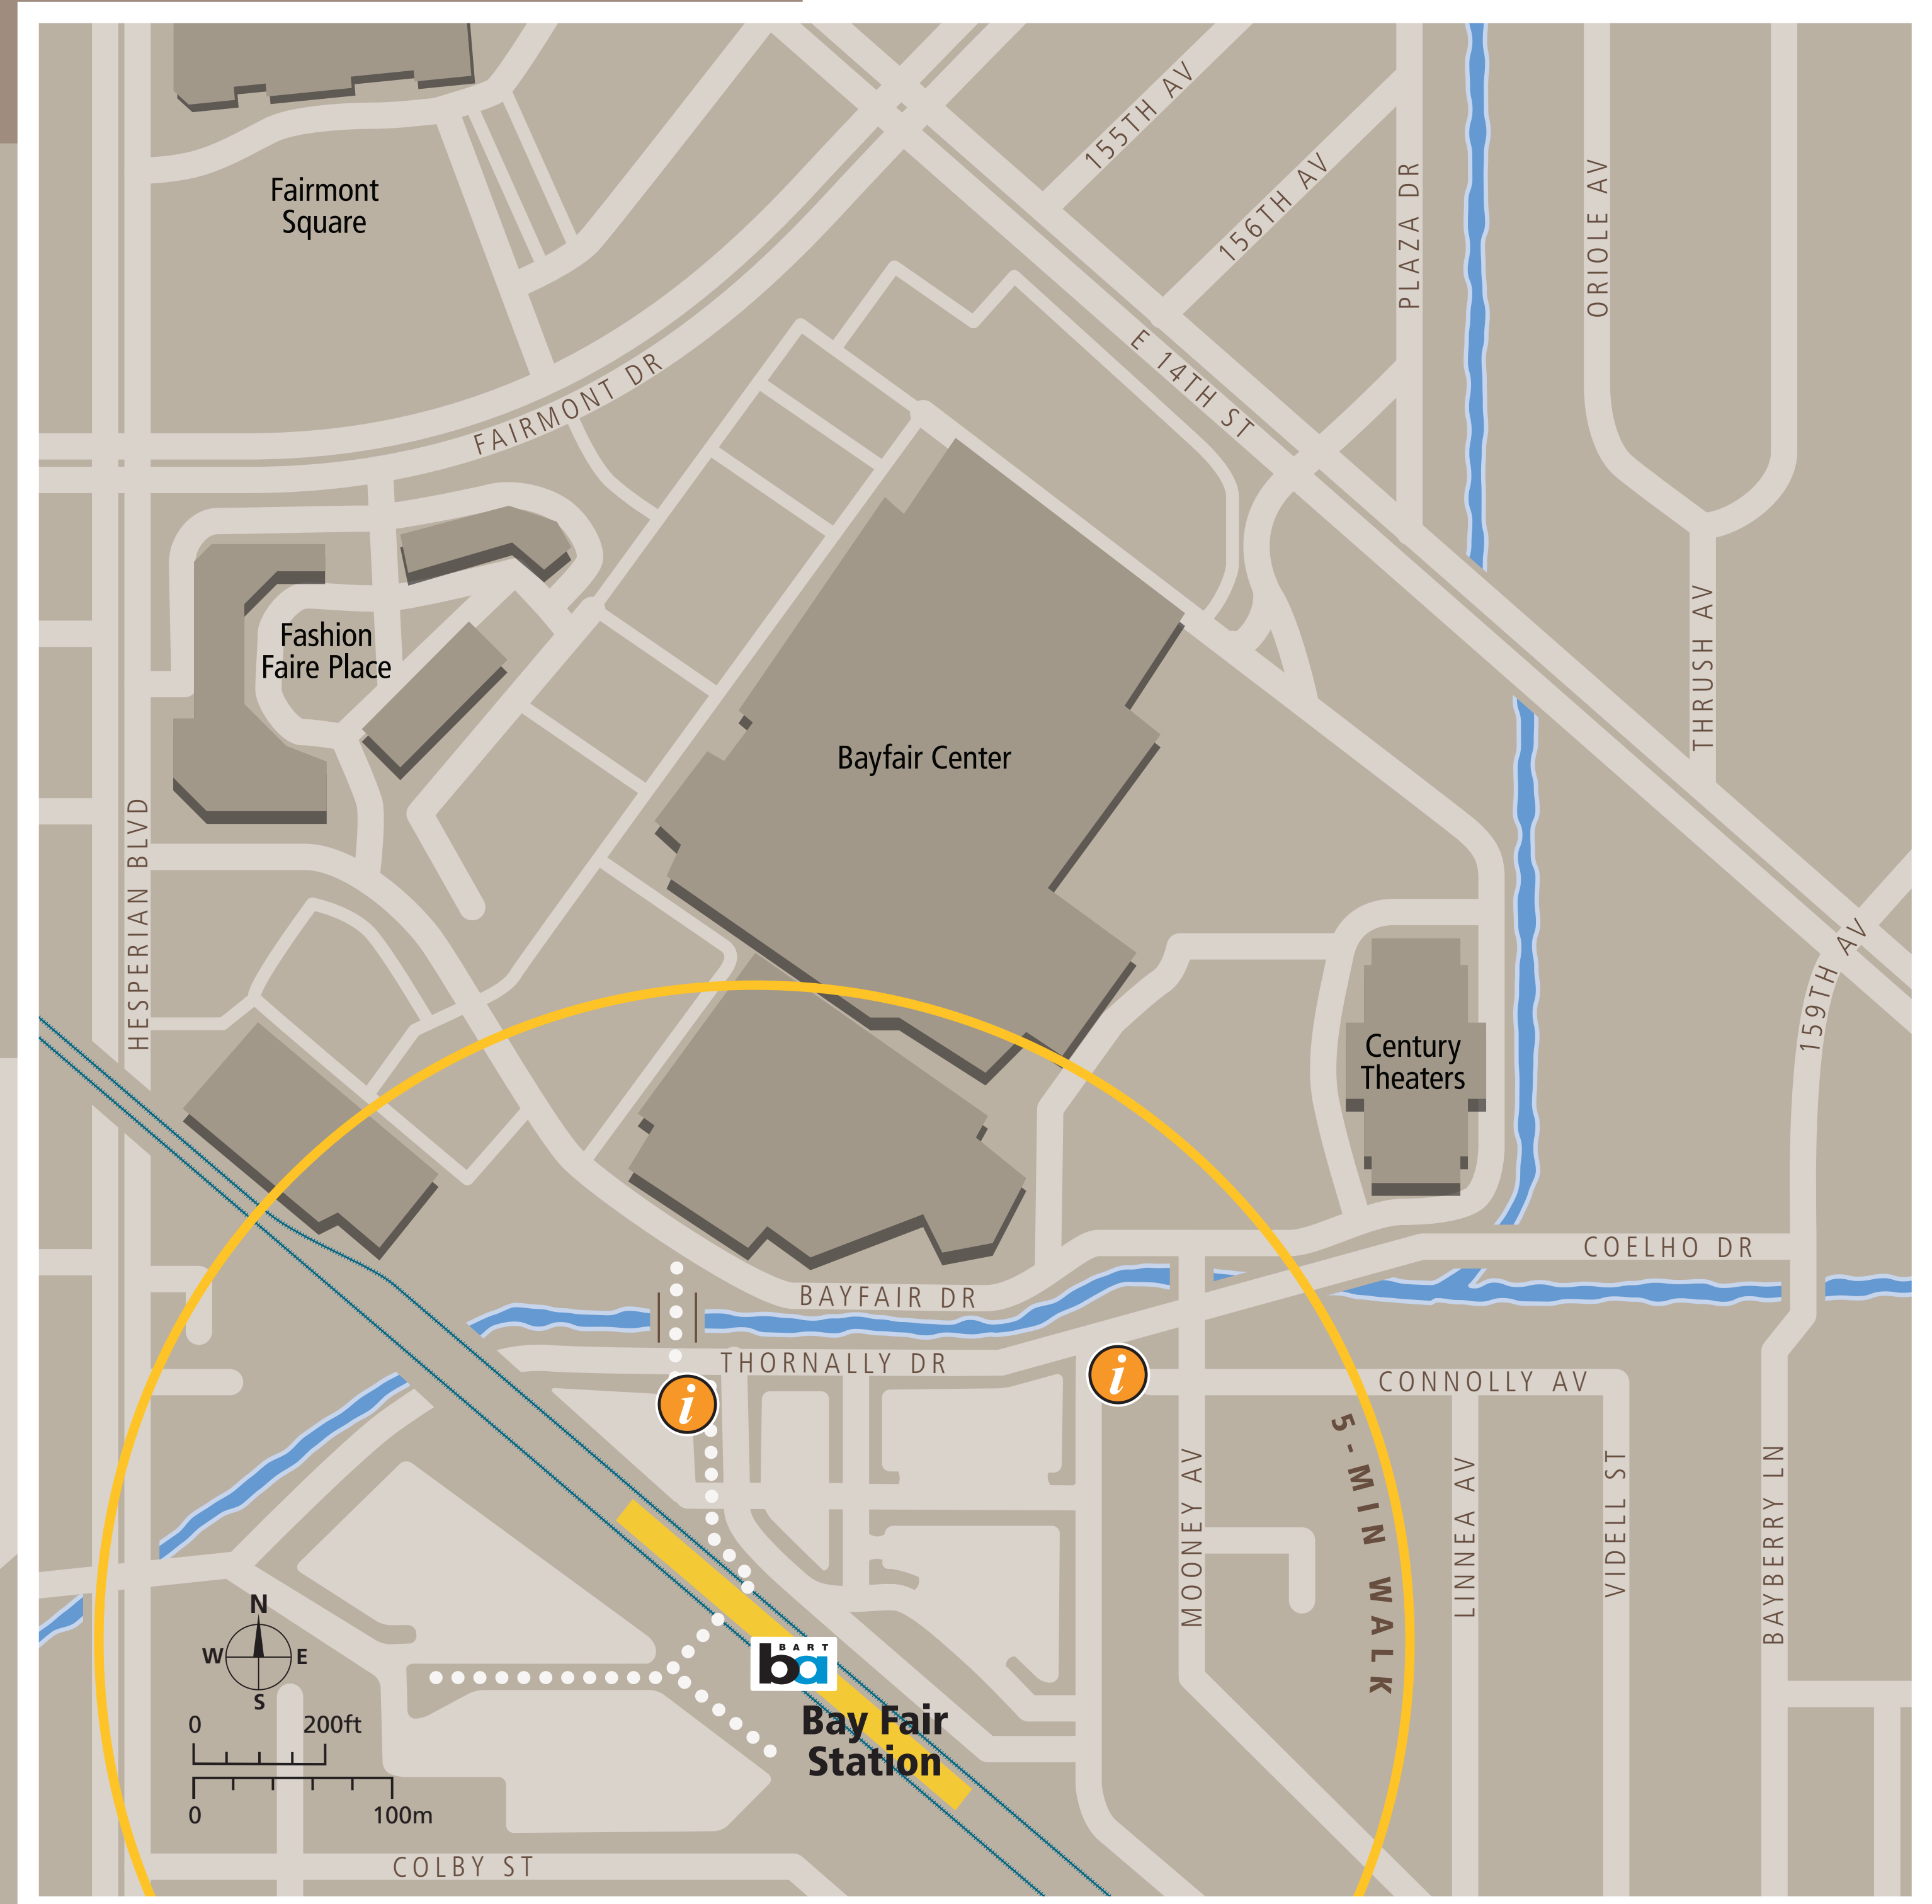

Station Area Map