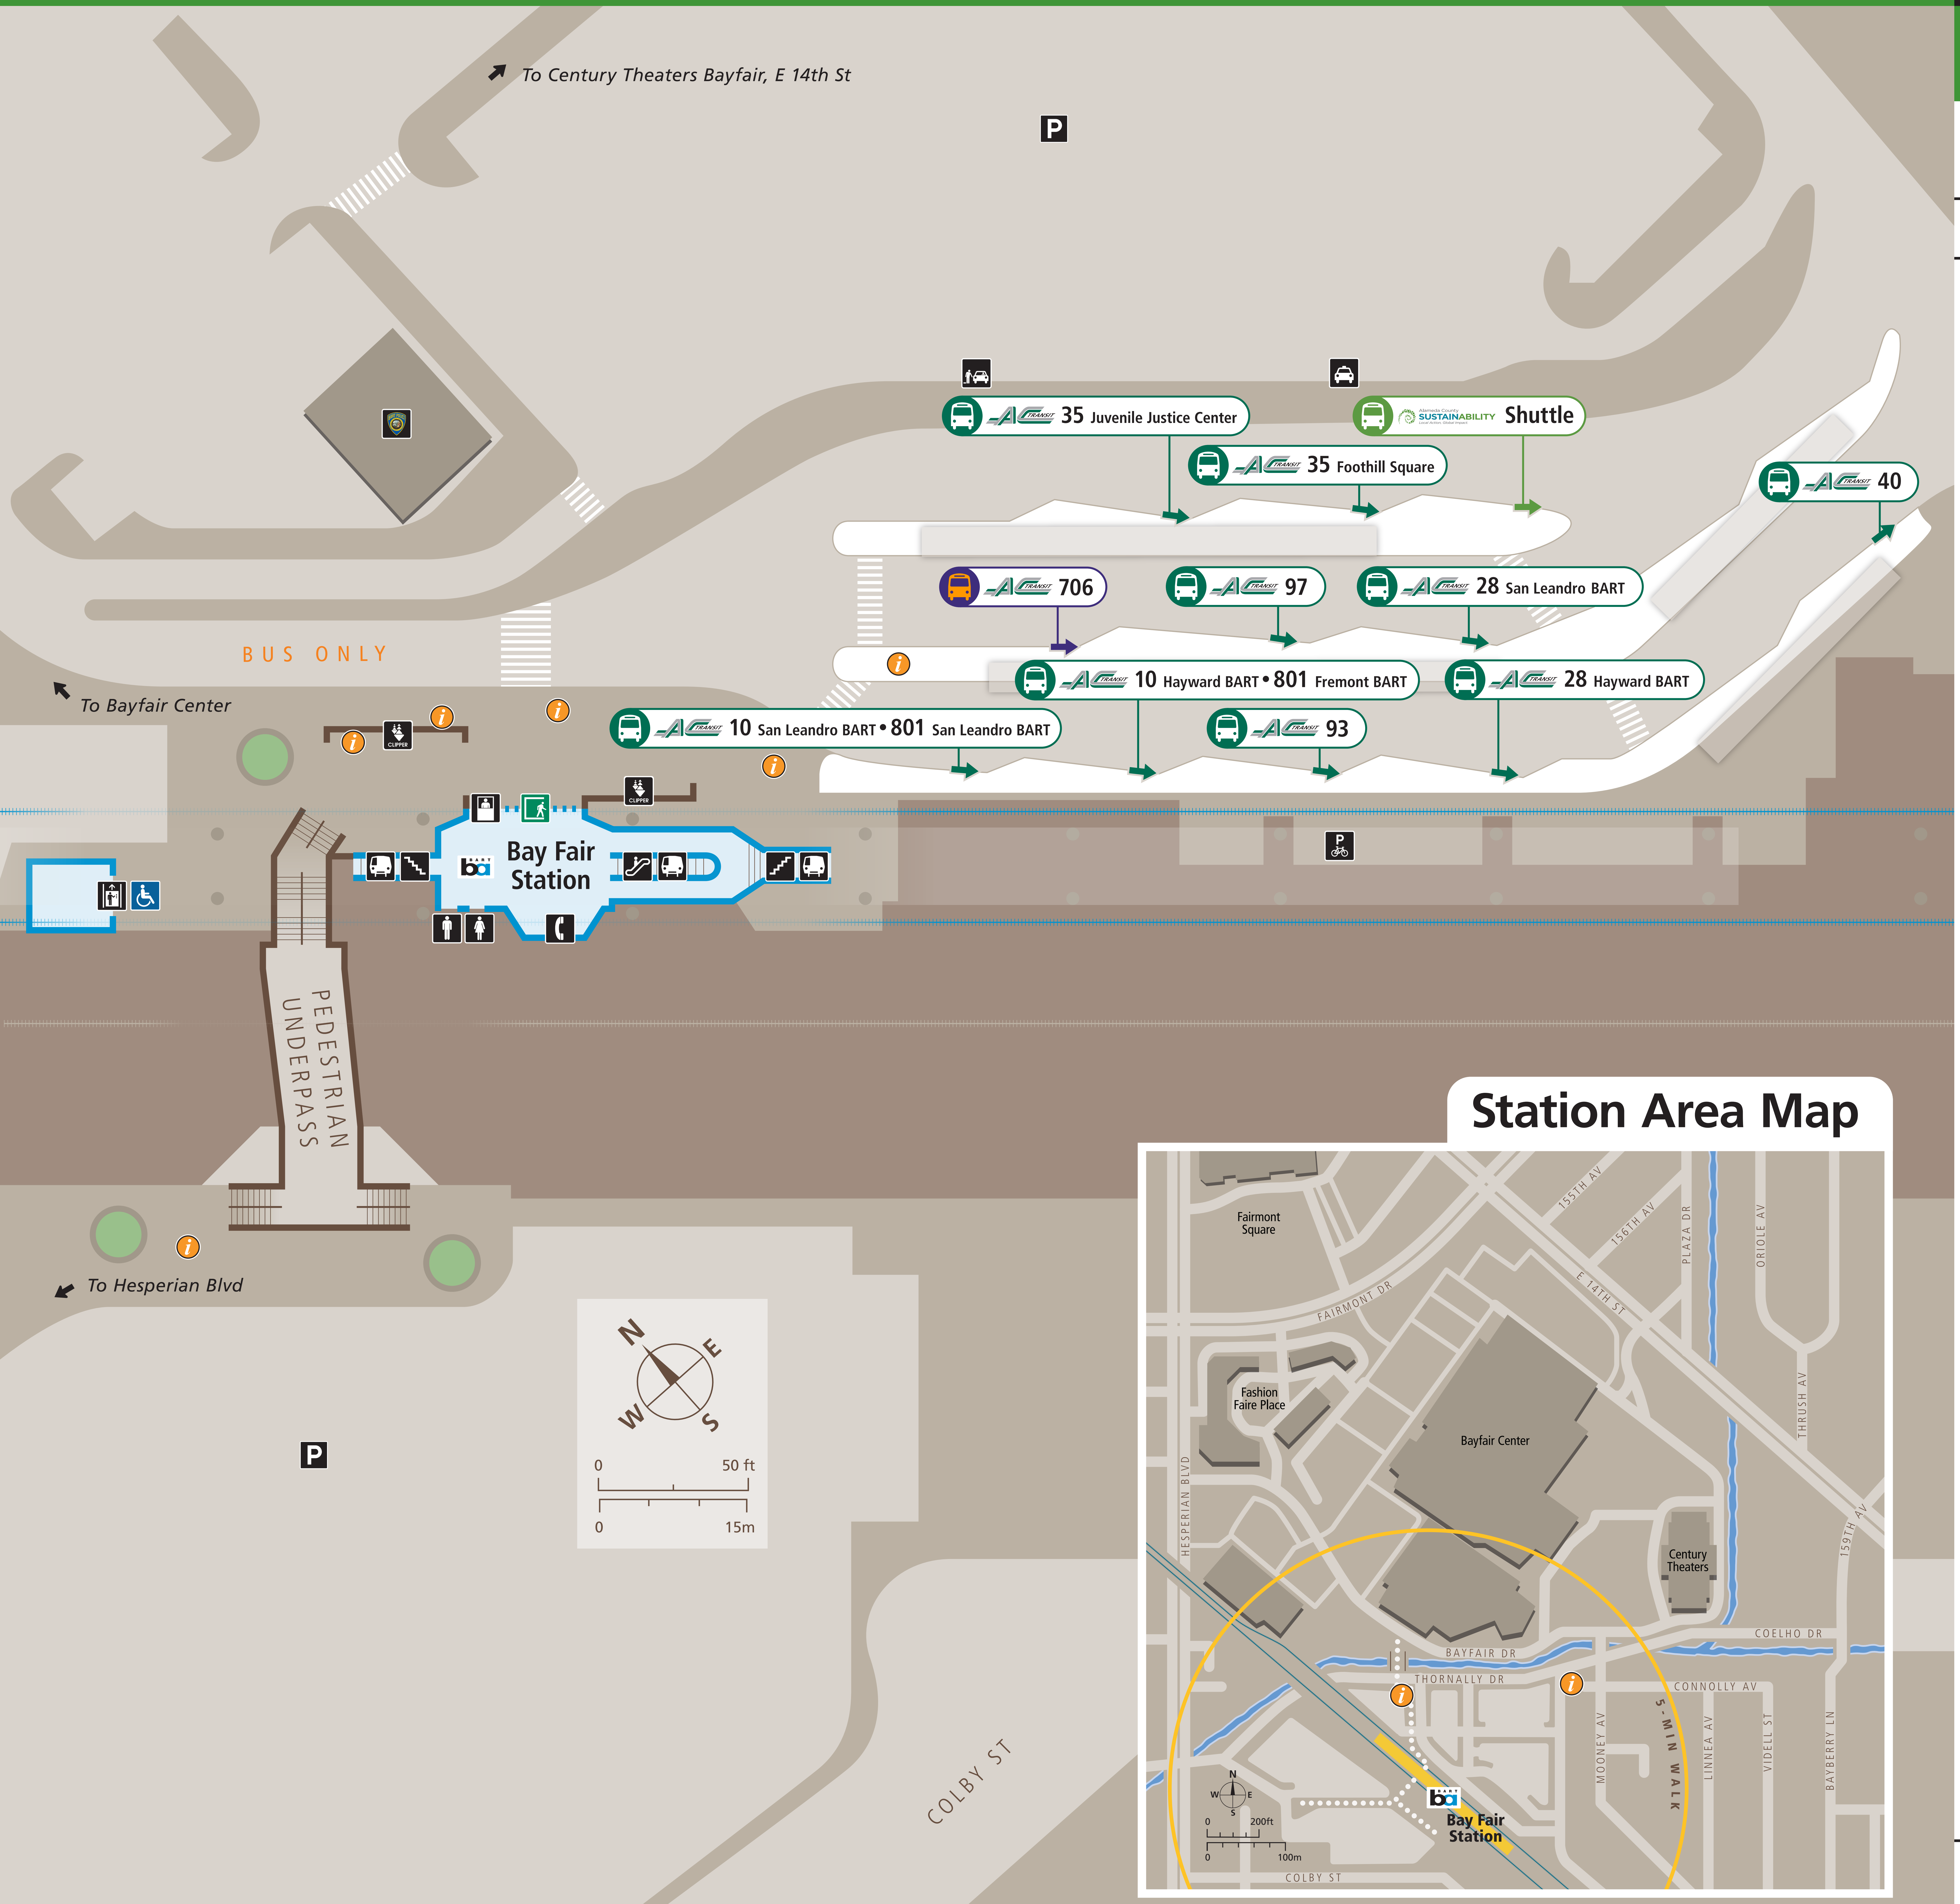

Transit Stops

Paradas del tránsito

公車站地圖

Transit Information

Bay Fair Station

San Leandro

Map Key

- You Are Here
- 5-Minute Walk 1000ft/305m Radius
- Transit Information
- Station Entrance/Exit
- BART Train
- Bus
- Transit Stop
- Clipper/BART Tickets
- Bicycle Lockers
- Elevator
- Escalator
- Parking
- Passenger Pick-up/Drop-off
- Restrooms
- Stairs
- Station Agent Booth
- Taxi Stand
- Telephones
- Wheelchair Accessible

Transit Lines

- AC Transit Buses
- **Local Bus Lines**
- 10 Hayward BART
- 10 San Leandro BART
- 28 Hayward BART
- 28 San Leandro BART
- 35 Foothill Square
- 35 Juvenile Justice Center
- 40 11th St & Jefferson St
- 93 Castro Valley BART
- 97 Union City BART
- **All Nighter Bus Lines (Approx. 1 am - 5 am)**
- 801 Fremont BART
- 801 San Leandro BART
- Early Bird Express
- 706 San Francisco, Salesforce Transit Center
- SUSTAINABILITY Fairmont/JJC Shuttle
- Juvenile Justice Center