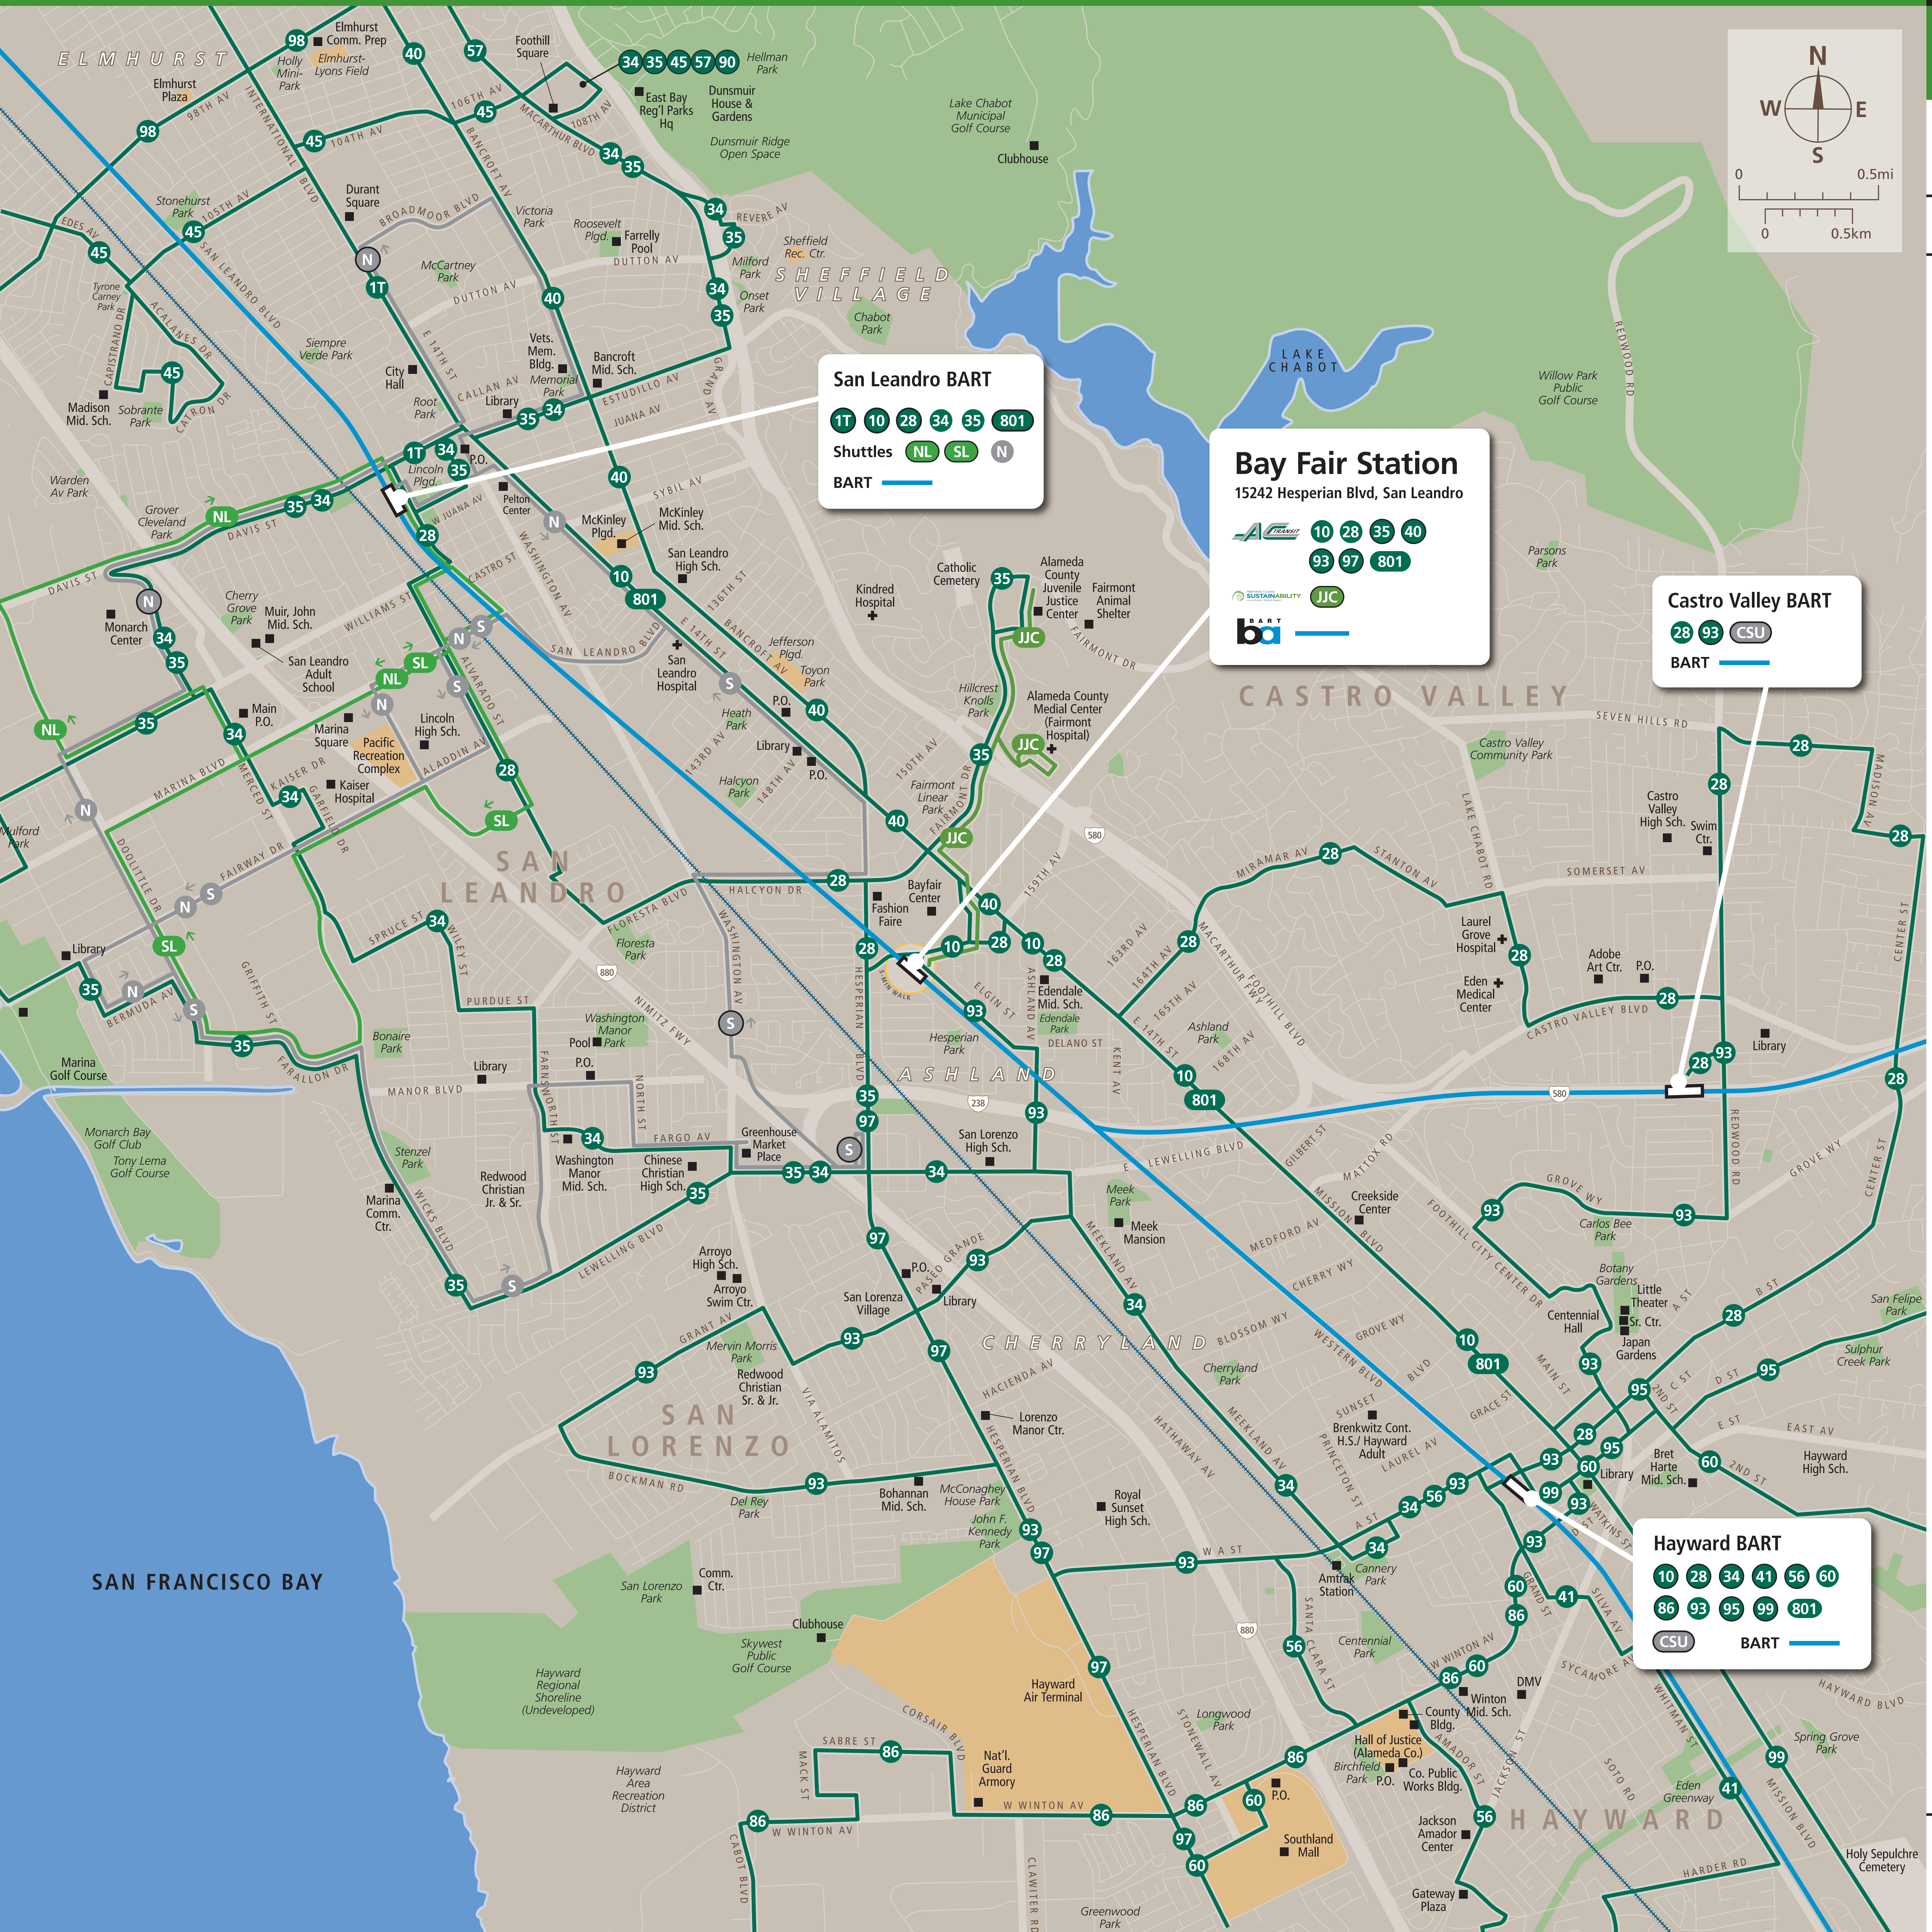

Transit Routes

Rutas del tránsito

公車路線圖

San Leandro BART

1T 10 28 34 35 801

Shuttles NL SL N

BART

Bay Fair Station

15242 Hesperian Blvd, San Leandro

AE 10 28 35 40

93 97 801

JJC

BART

Castro Valley BART

28 93 CSU

BART

Hayward BART

10 28 34 41 56 60

86 93 95 99 801

CSU BART

Transit Information

Bay Fair Station

San Leandro

Map Key

- You Are Here
- BART
- Amtrak
- AC Transit
- Alameda County Sustainability Shuttle
- FLEX Shuttle
- LINKS Shuttle
- Route Terminus

Call 511 | 511.org