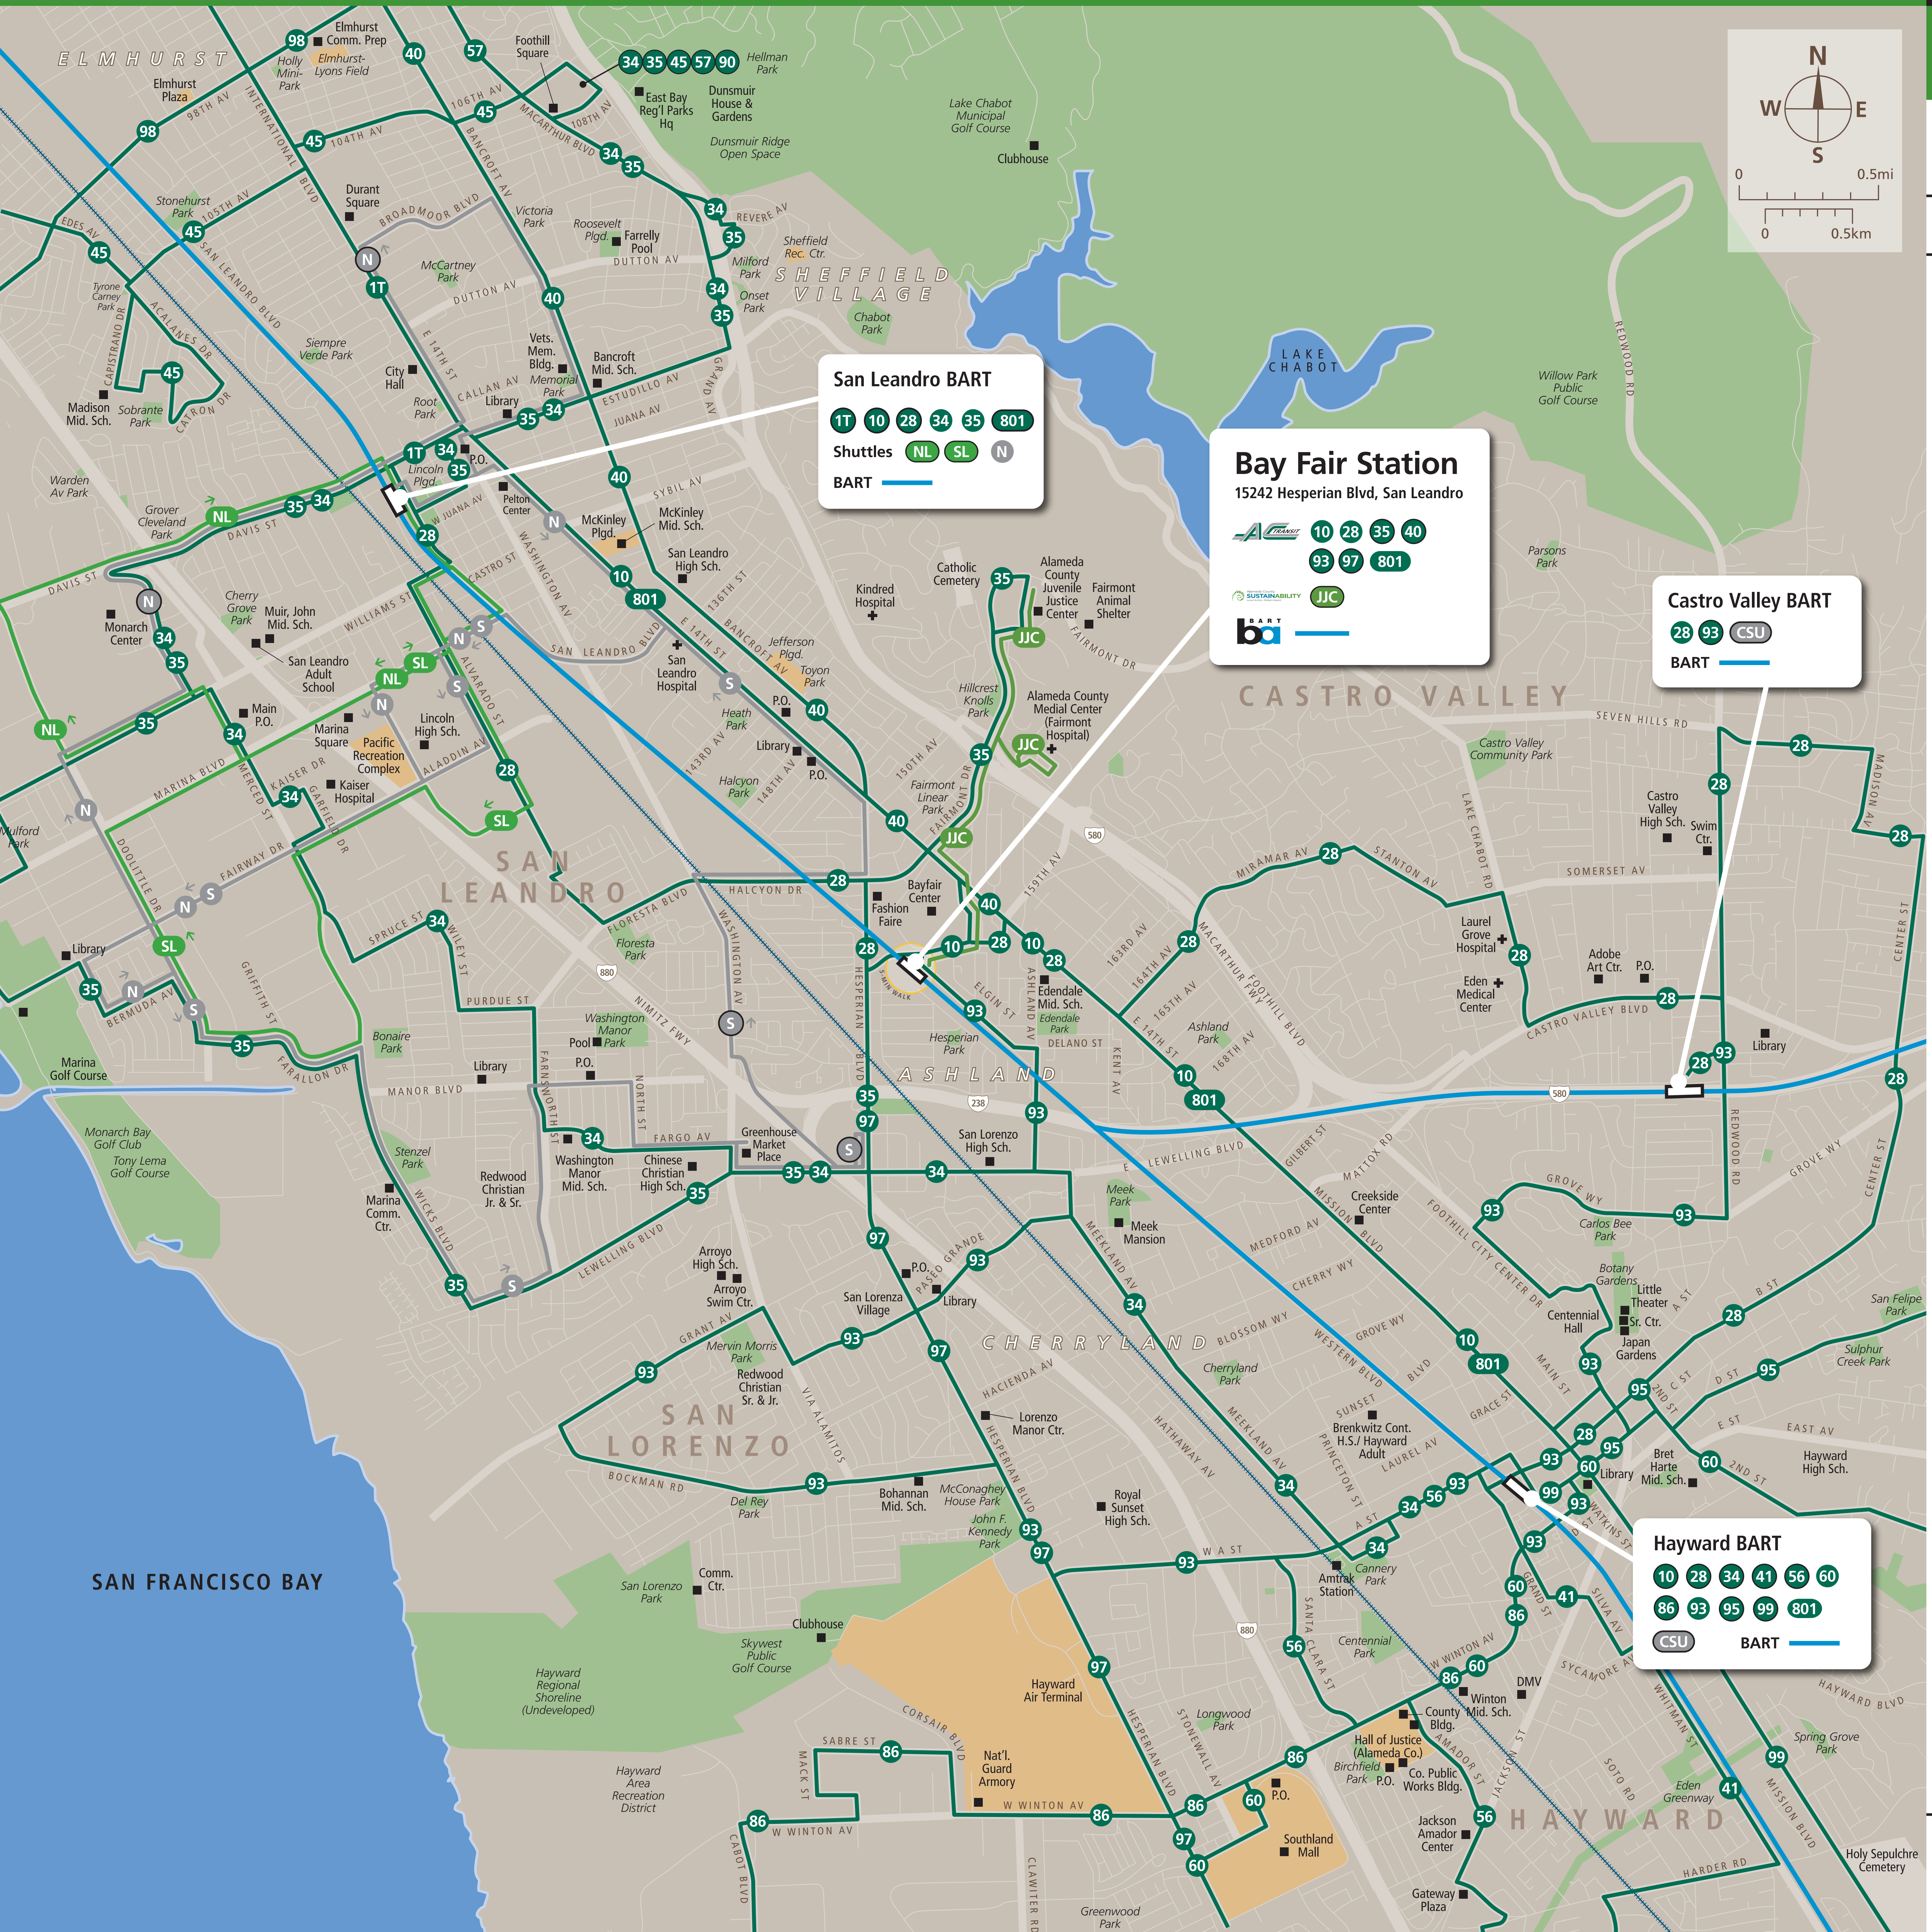

Transit Routes

Rutas del tránsito

公車路線圖

Transit Information

Bay Fair Station

San Leandro

Map Key

- You Are Here
- BART
- Amtrak
- AC Transit
- Alameda County SustainAbility Shuttle
- FLEX Shuttle
- LINKS Shuttle
- Route Terminus

San Leandro BART

1T 10 28 34 35 801

Shuttles NL SL N

BART

Bay Fair Station

15242 Hesperian Blvd, San Leandro

AE 10 28 35 40

93 97 801

JJC

BART

Castro Valley BART

28 93 CSU

BART

Hayward BART

10 28 34 41 56 60

86 93 95 99 801

CSU BART

Call 511 | 511.org