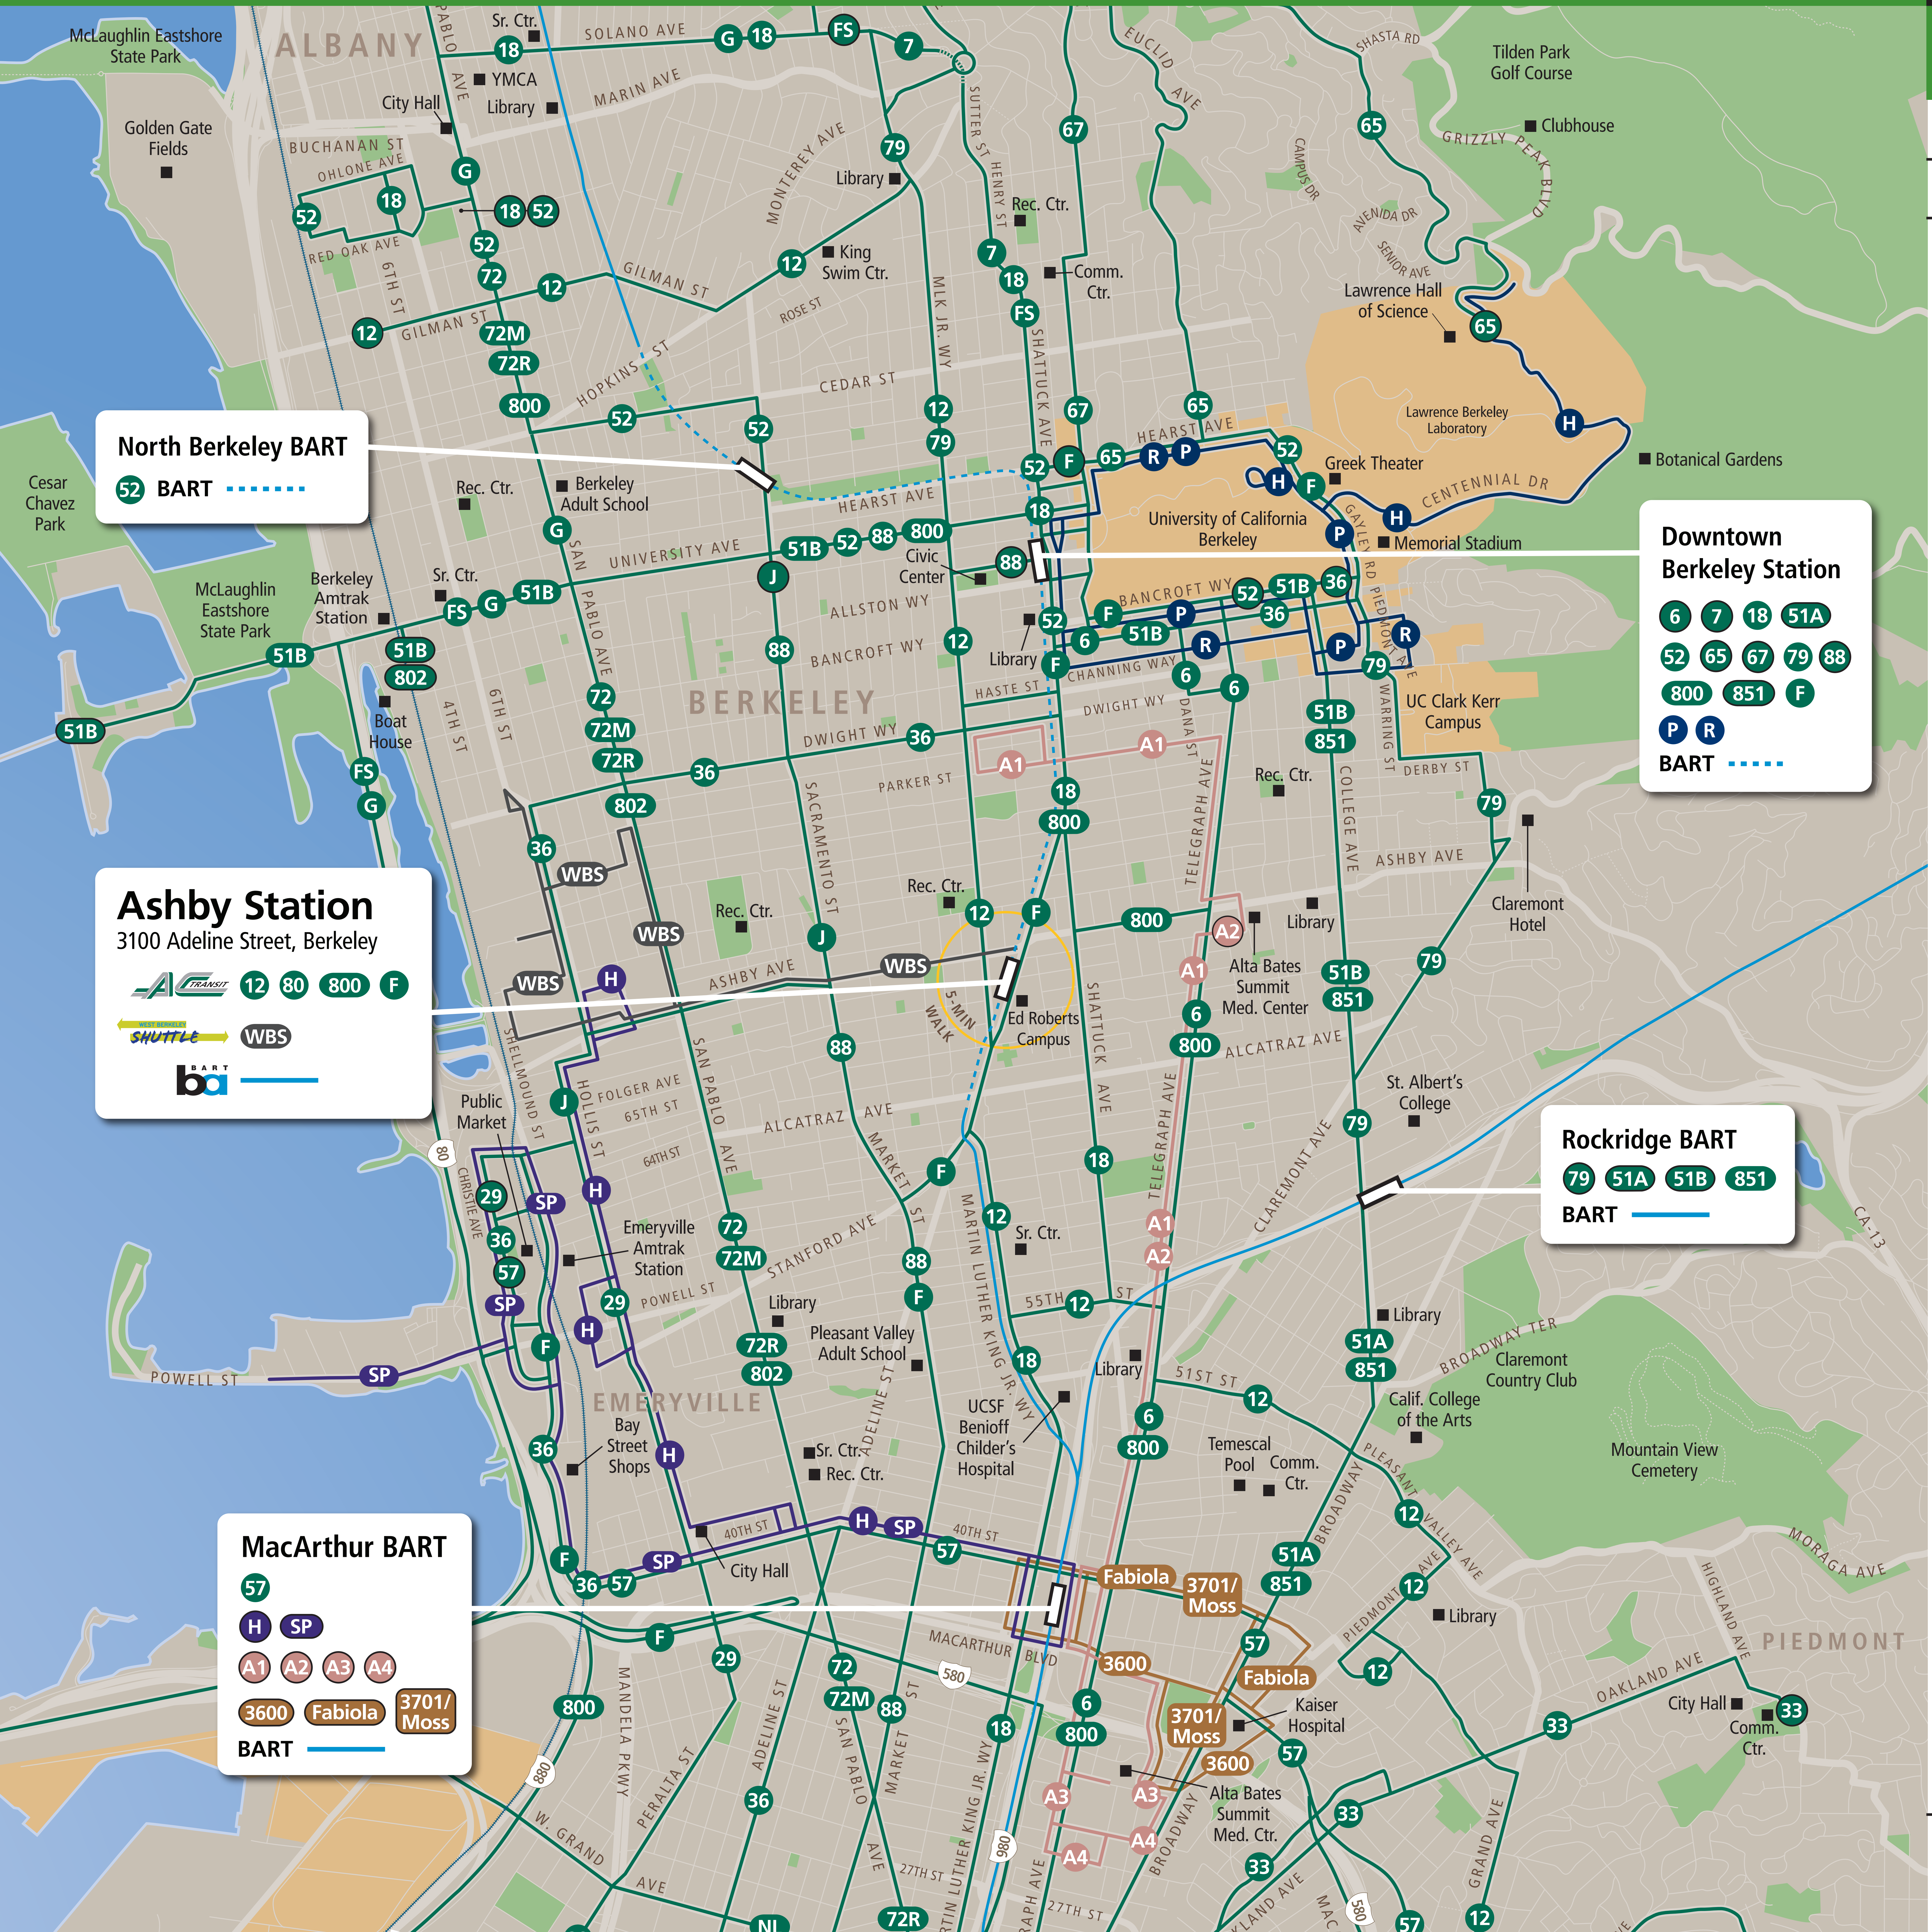

Transit Routes

Rutas del tránsito

公車路線圖

Transit Information

Ashby Station

Berkeley

Map Key

- You Are Here
- 5-Minute Walk
  1000ft/305m Radius
- BART
- BART (underground)
- Amtrak
- AC Transit
- Alta Bates Summit Shuttle
- Bear Transit
- Emery Go-Round
- Kaiser Shuttle
- West Berkeley Shuttle
- Route Terminus

Downtown Berkeley Station

- 6 7 18 51A
- 52 65 67 79 88
- 800 851 F
- P R
- **BART**

This map does not show all commuter, express, special event, or all-night routes. Service may vary with time of day or day of week. Service changes may have occurred since printing. Please consult transit agency schedule or contact 511 for more information.

North Berkeley BART

- 52 **BART**

Ashby Station

3100 Adeline Street, Berkeley

- 12 80 800 F
- WBS

Rockridge BART

- 79 51A 51B 851
- **BART**

MacArthur BART

- 57
- H SP
- A1 A2 A3 A4
- 3600 Fabiola 3701/Moss
- **BART**

Call 511 | 511.org