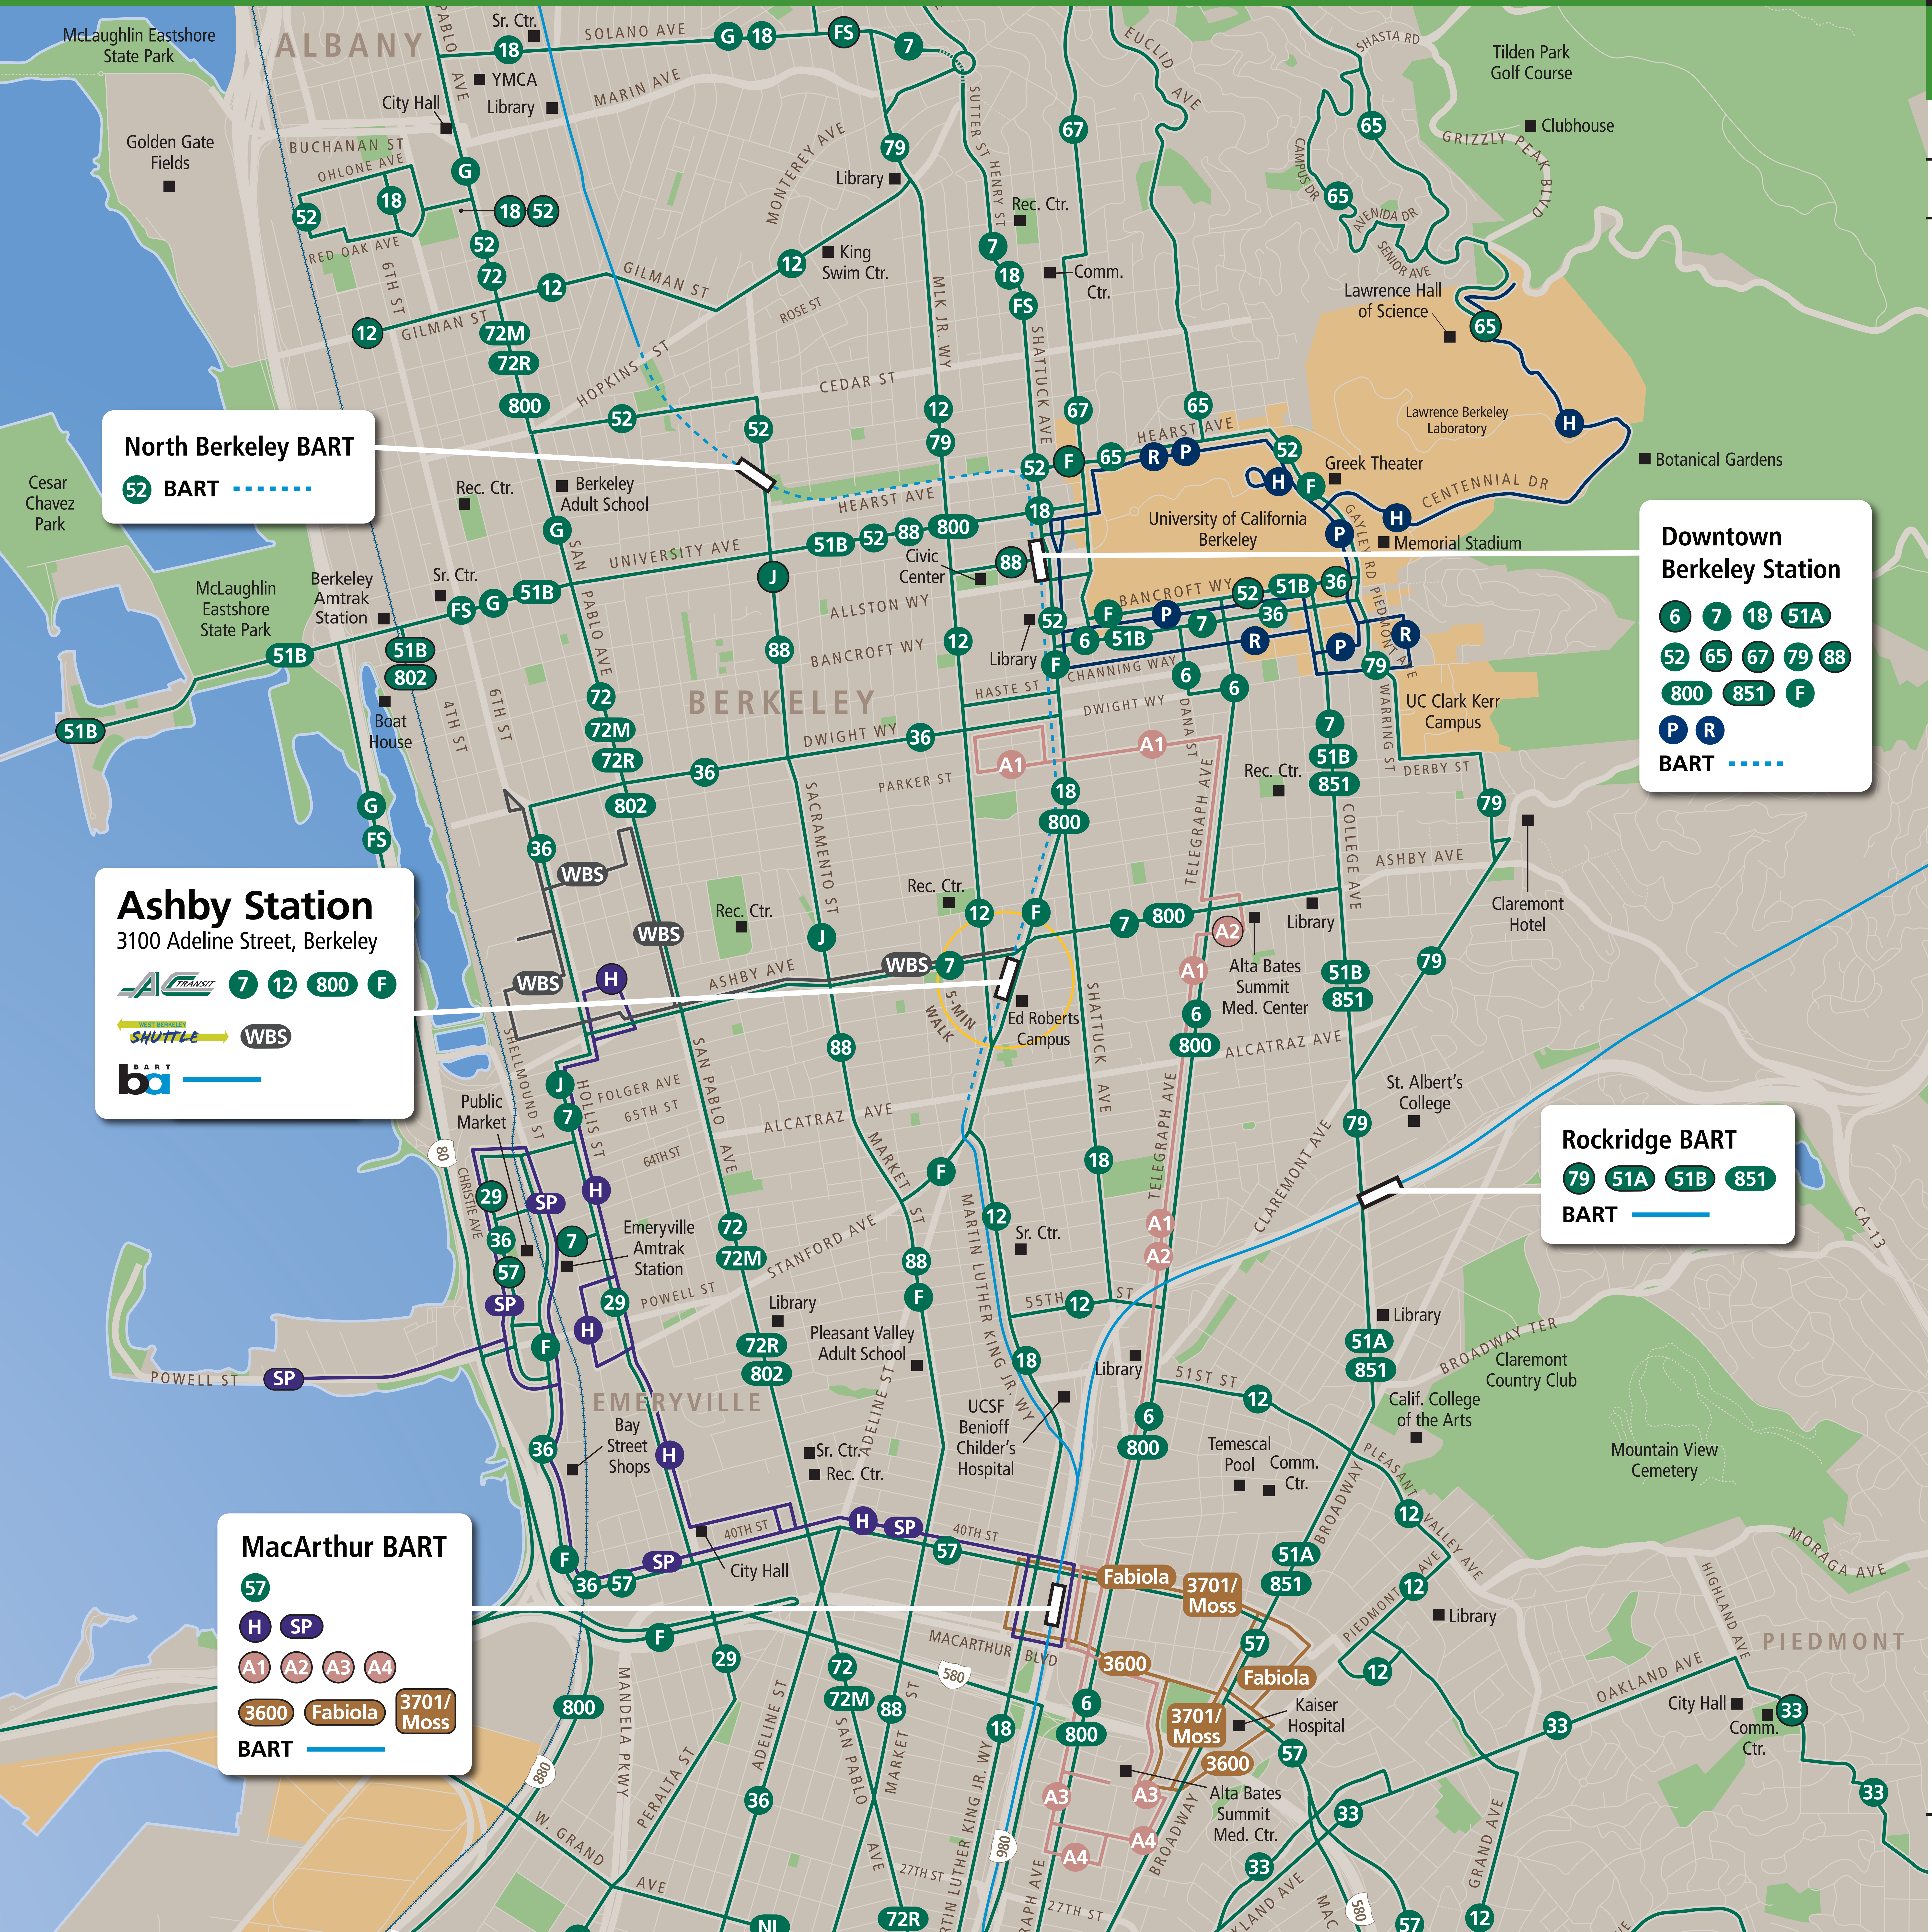

Transit Routes

Rutas del tránsito

公車路線圖

Transit Information

Ashby Station

Berkeley

Map Key

- You Are Here
- 5-Minute Walk
  1000ft/305m Radius
- BART
- BART (underground)
- Amtrak
- 18 AC Transit
- A2 Alta Bates Summit Shuttle
- P Bear Transit
- H Emery Go-Round
- 3600 Kaiser Shuttle
- WBS West Berkeley Shuttle
- 18 Route Terminus

Downtown Berkeley Station

- 6 7 18 51A
- 52 65 67 79 88
- 800 851 F
- P R
- **BART**

This map does not show all commuter, express, special event, or all-night routes. Service may vary with time of day or day of week. Service changes may have occurred since printing. Please consult transit agency schedule or contact 511 for more information.

North Berkeley BART

- 52 BART

Ashby Station

3100 Adeline Street, Berkeley

- 7 12 800 F
- SHUTTLE WBS

Rockridge BART

- 79 51A 51B 851
- **BART**

MacArthur BART

- 57
- H SP
- A1 A2 A3 A4
- 3600 Fabiola 3701/Moss
- **BART**

Call 511 | 511.org