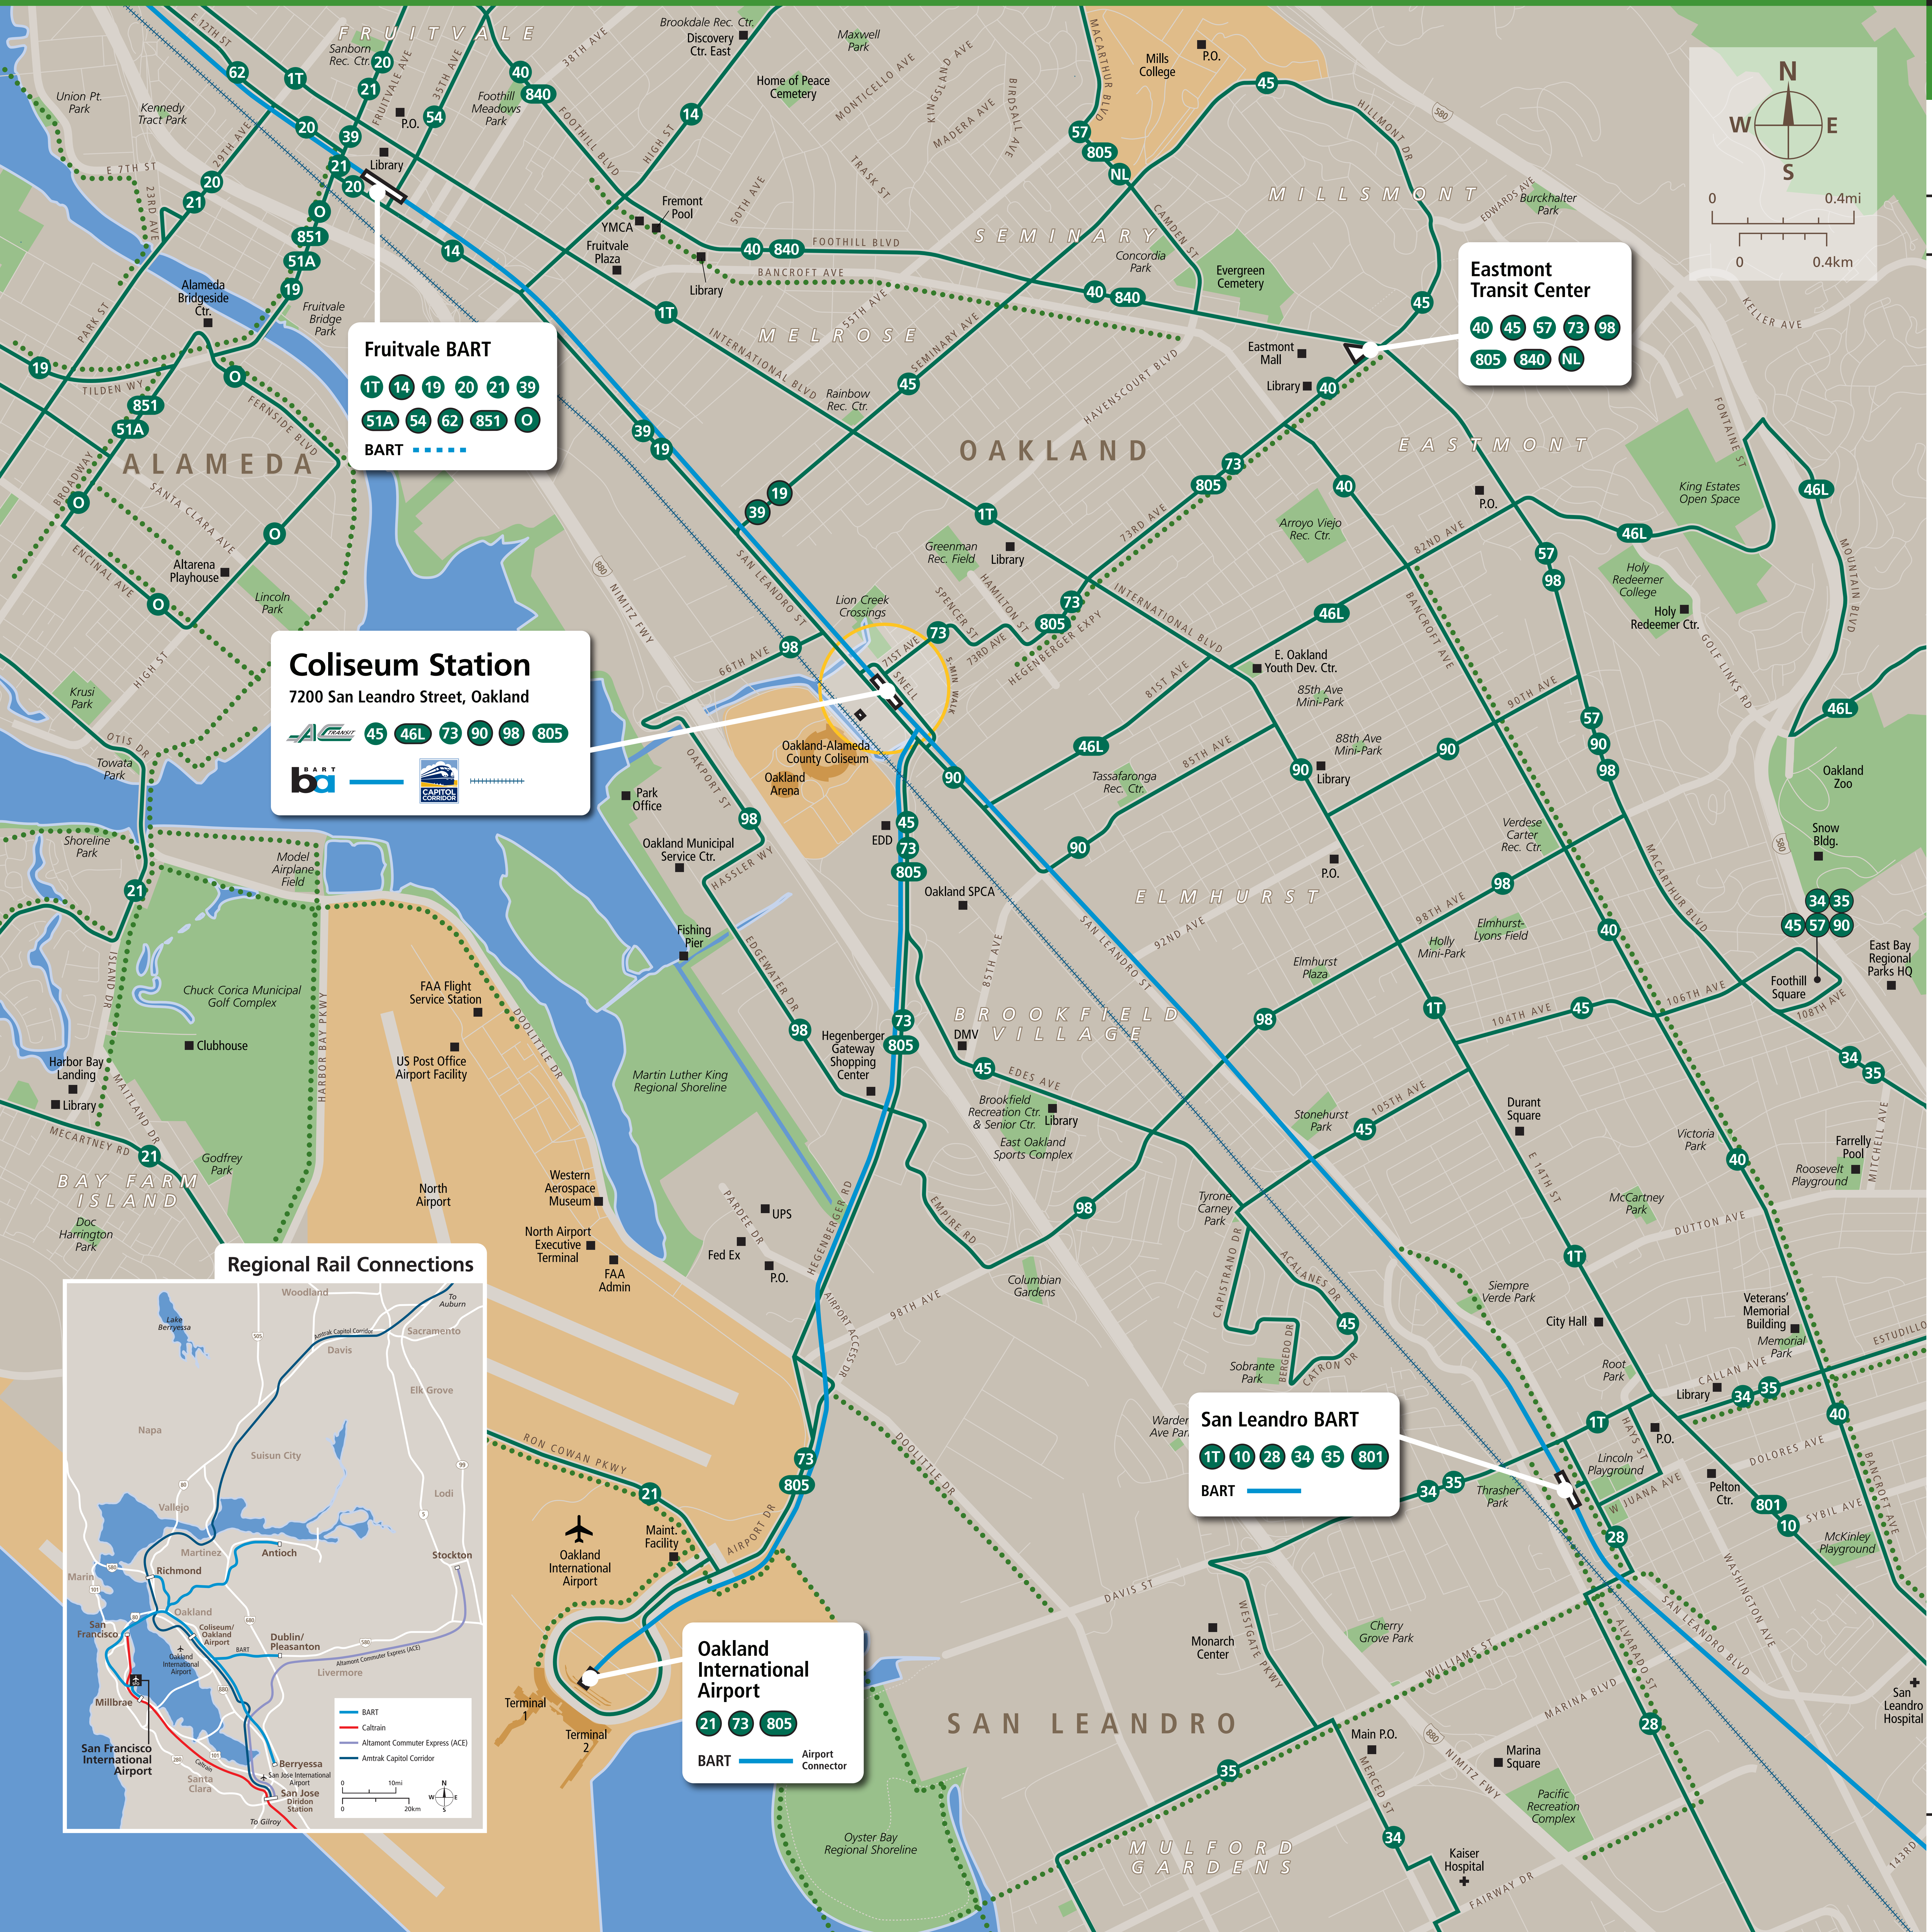

Transit Routes

Rutas del tránsito

公車路線圖

Fruitvale BART

1T 14 19 20 21 39
51A 54 62 851 O
BART

Coliseum Station
7200 San Leandro Street, Oakland

45 46L 73 90 98 805

BART

Eastmont Transit Center

40 45 57 73 98
805 840 NL

San Leandro BART

1T 10 28 34 35 801
BART

Oakland International Airport

21 73 805
BART Airport Connector