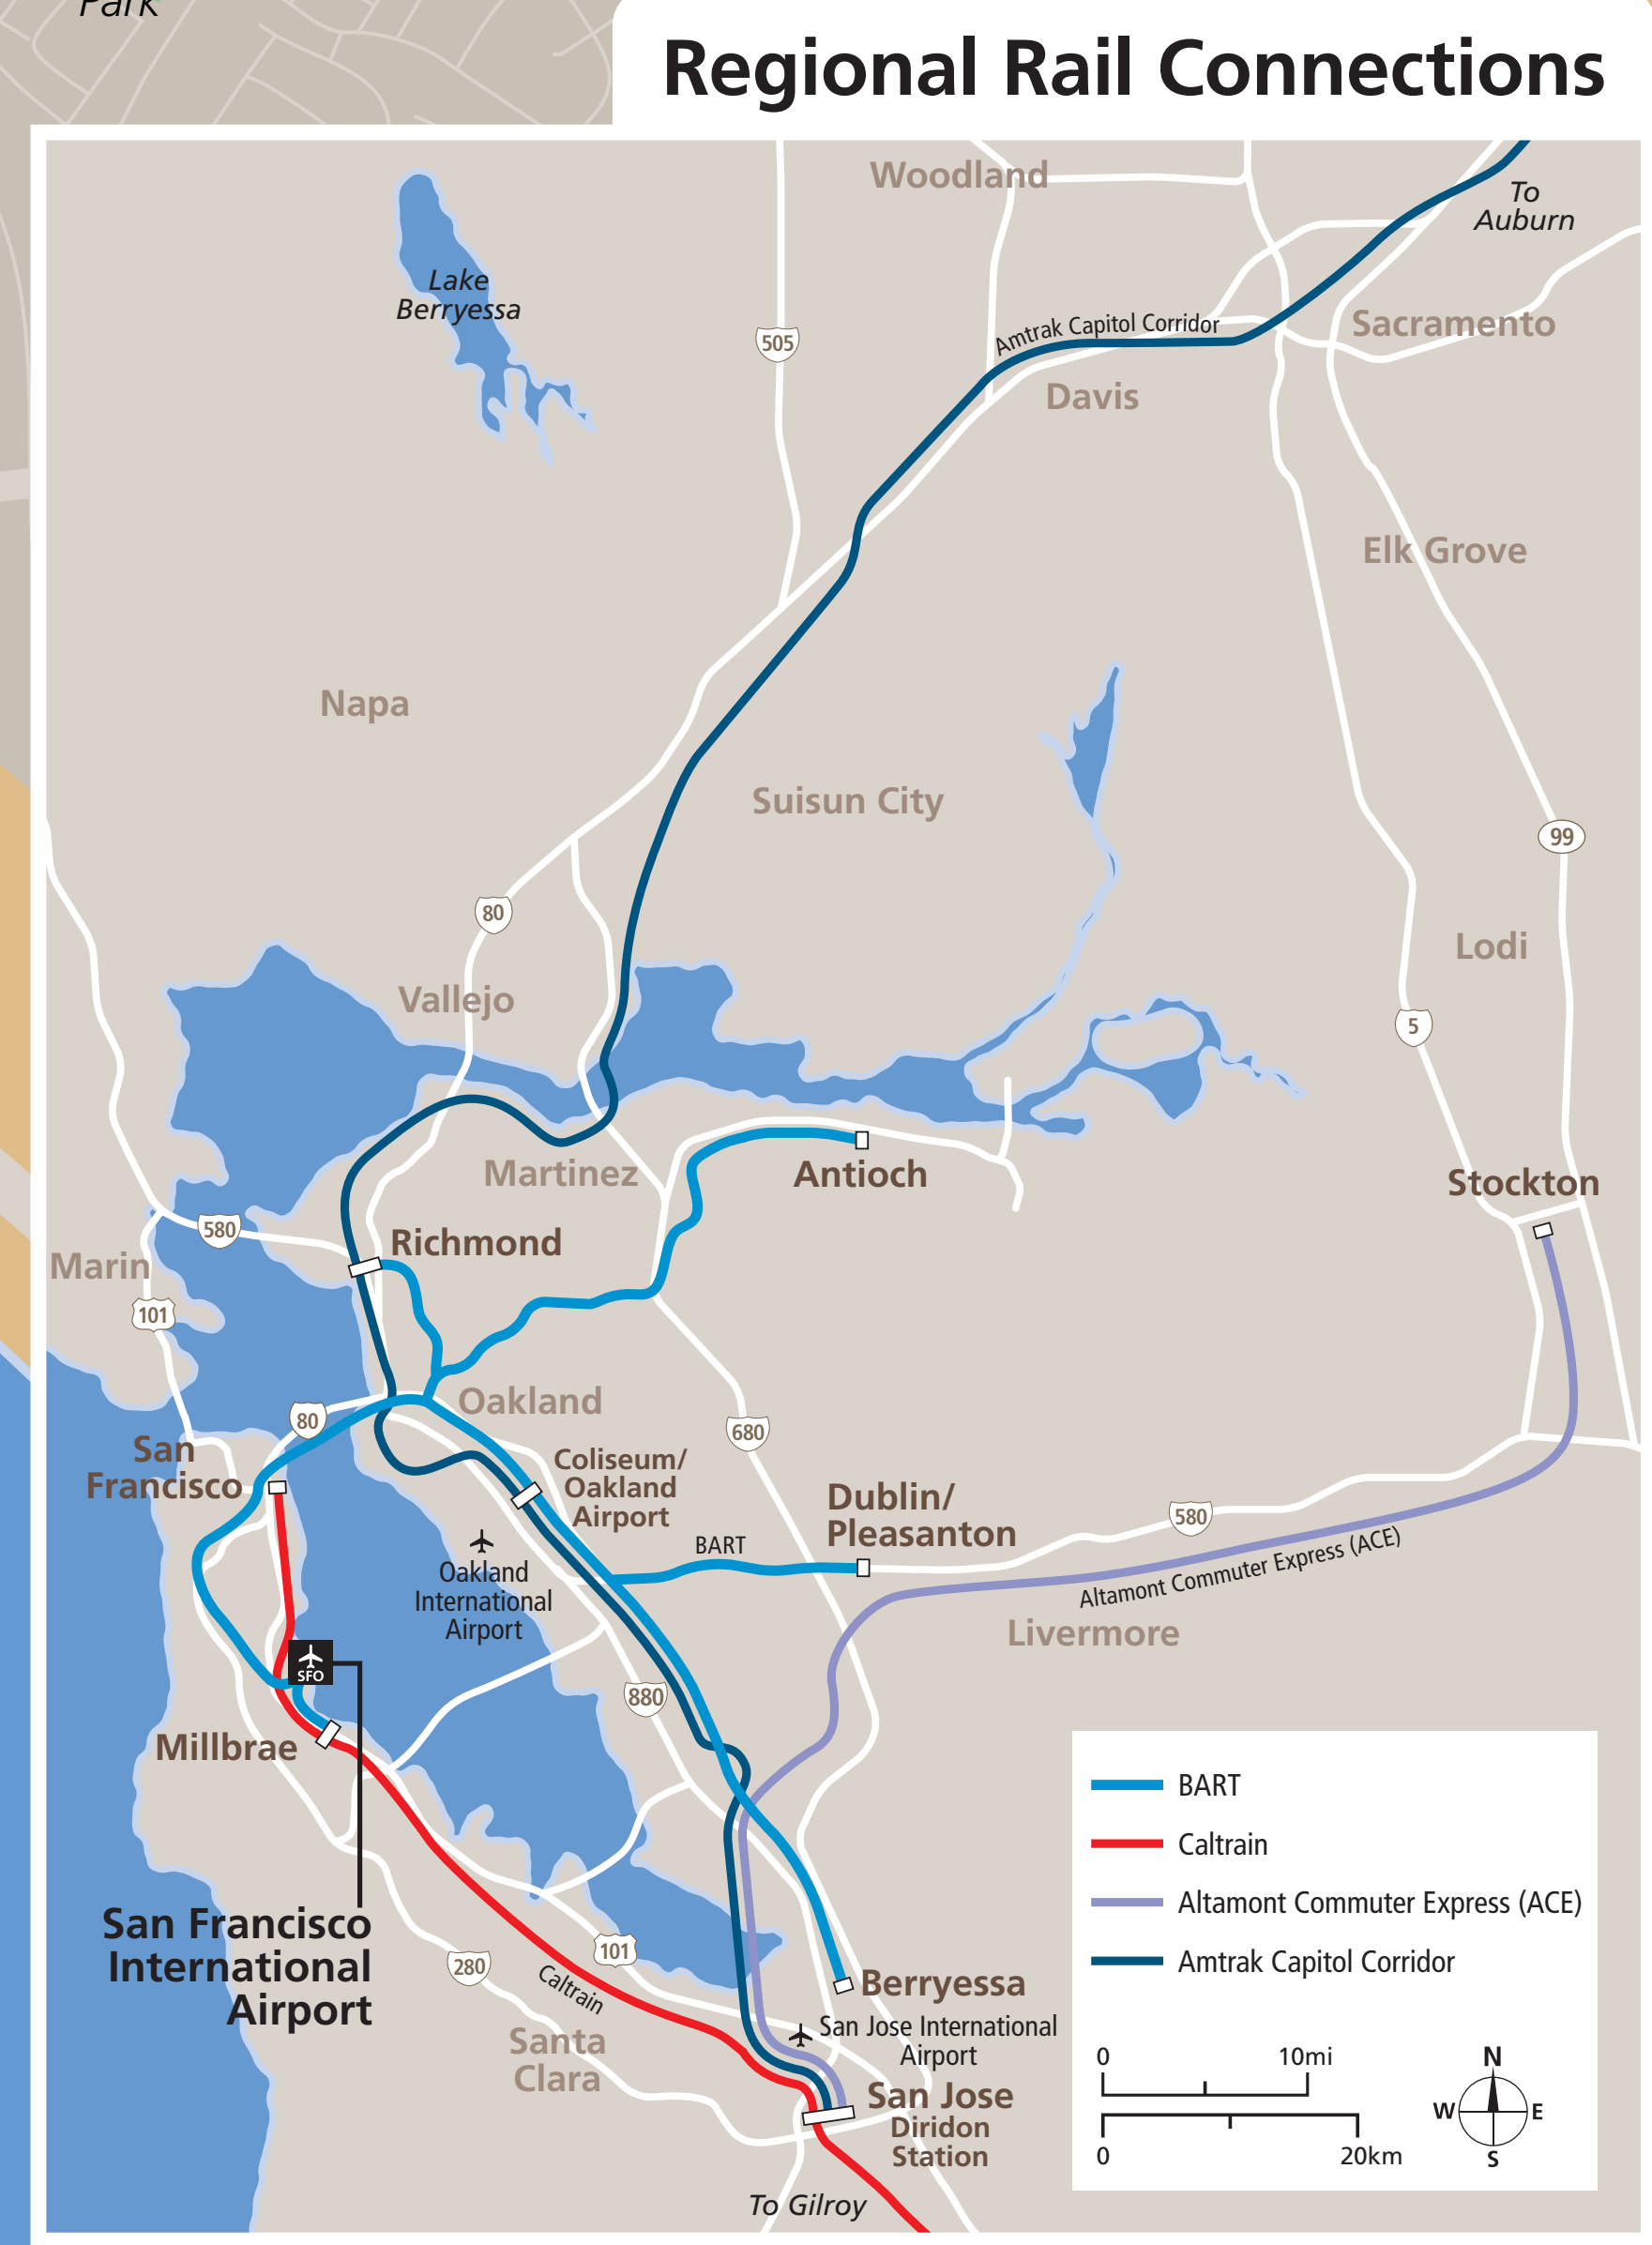

Transit Information

Coliseum Station

Oakland

Map Key

- You Are Here
- 5-Minute Walk
  1000ft/305m Radius
- BART
- Amtrak Capitol Corridor
- AC Transit
- Route Terminus
- Bicycle Trail or Lane

This map does not show all commuter, express, special event, or all-night routes. Service may vary with time of day or day of week. Service changes may have occurred since printing. Please consult transit agency schedule or contact 511 for more information.

Call 511 | 511.org