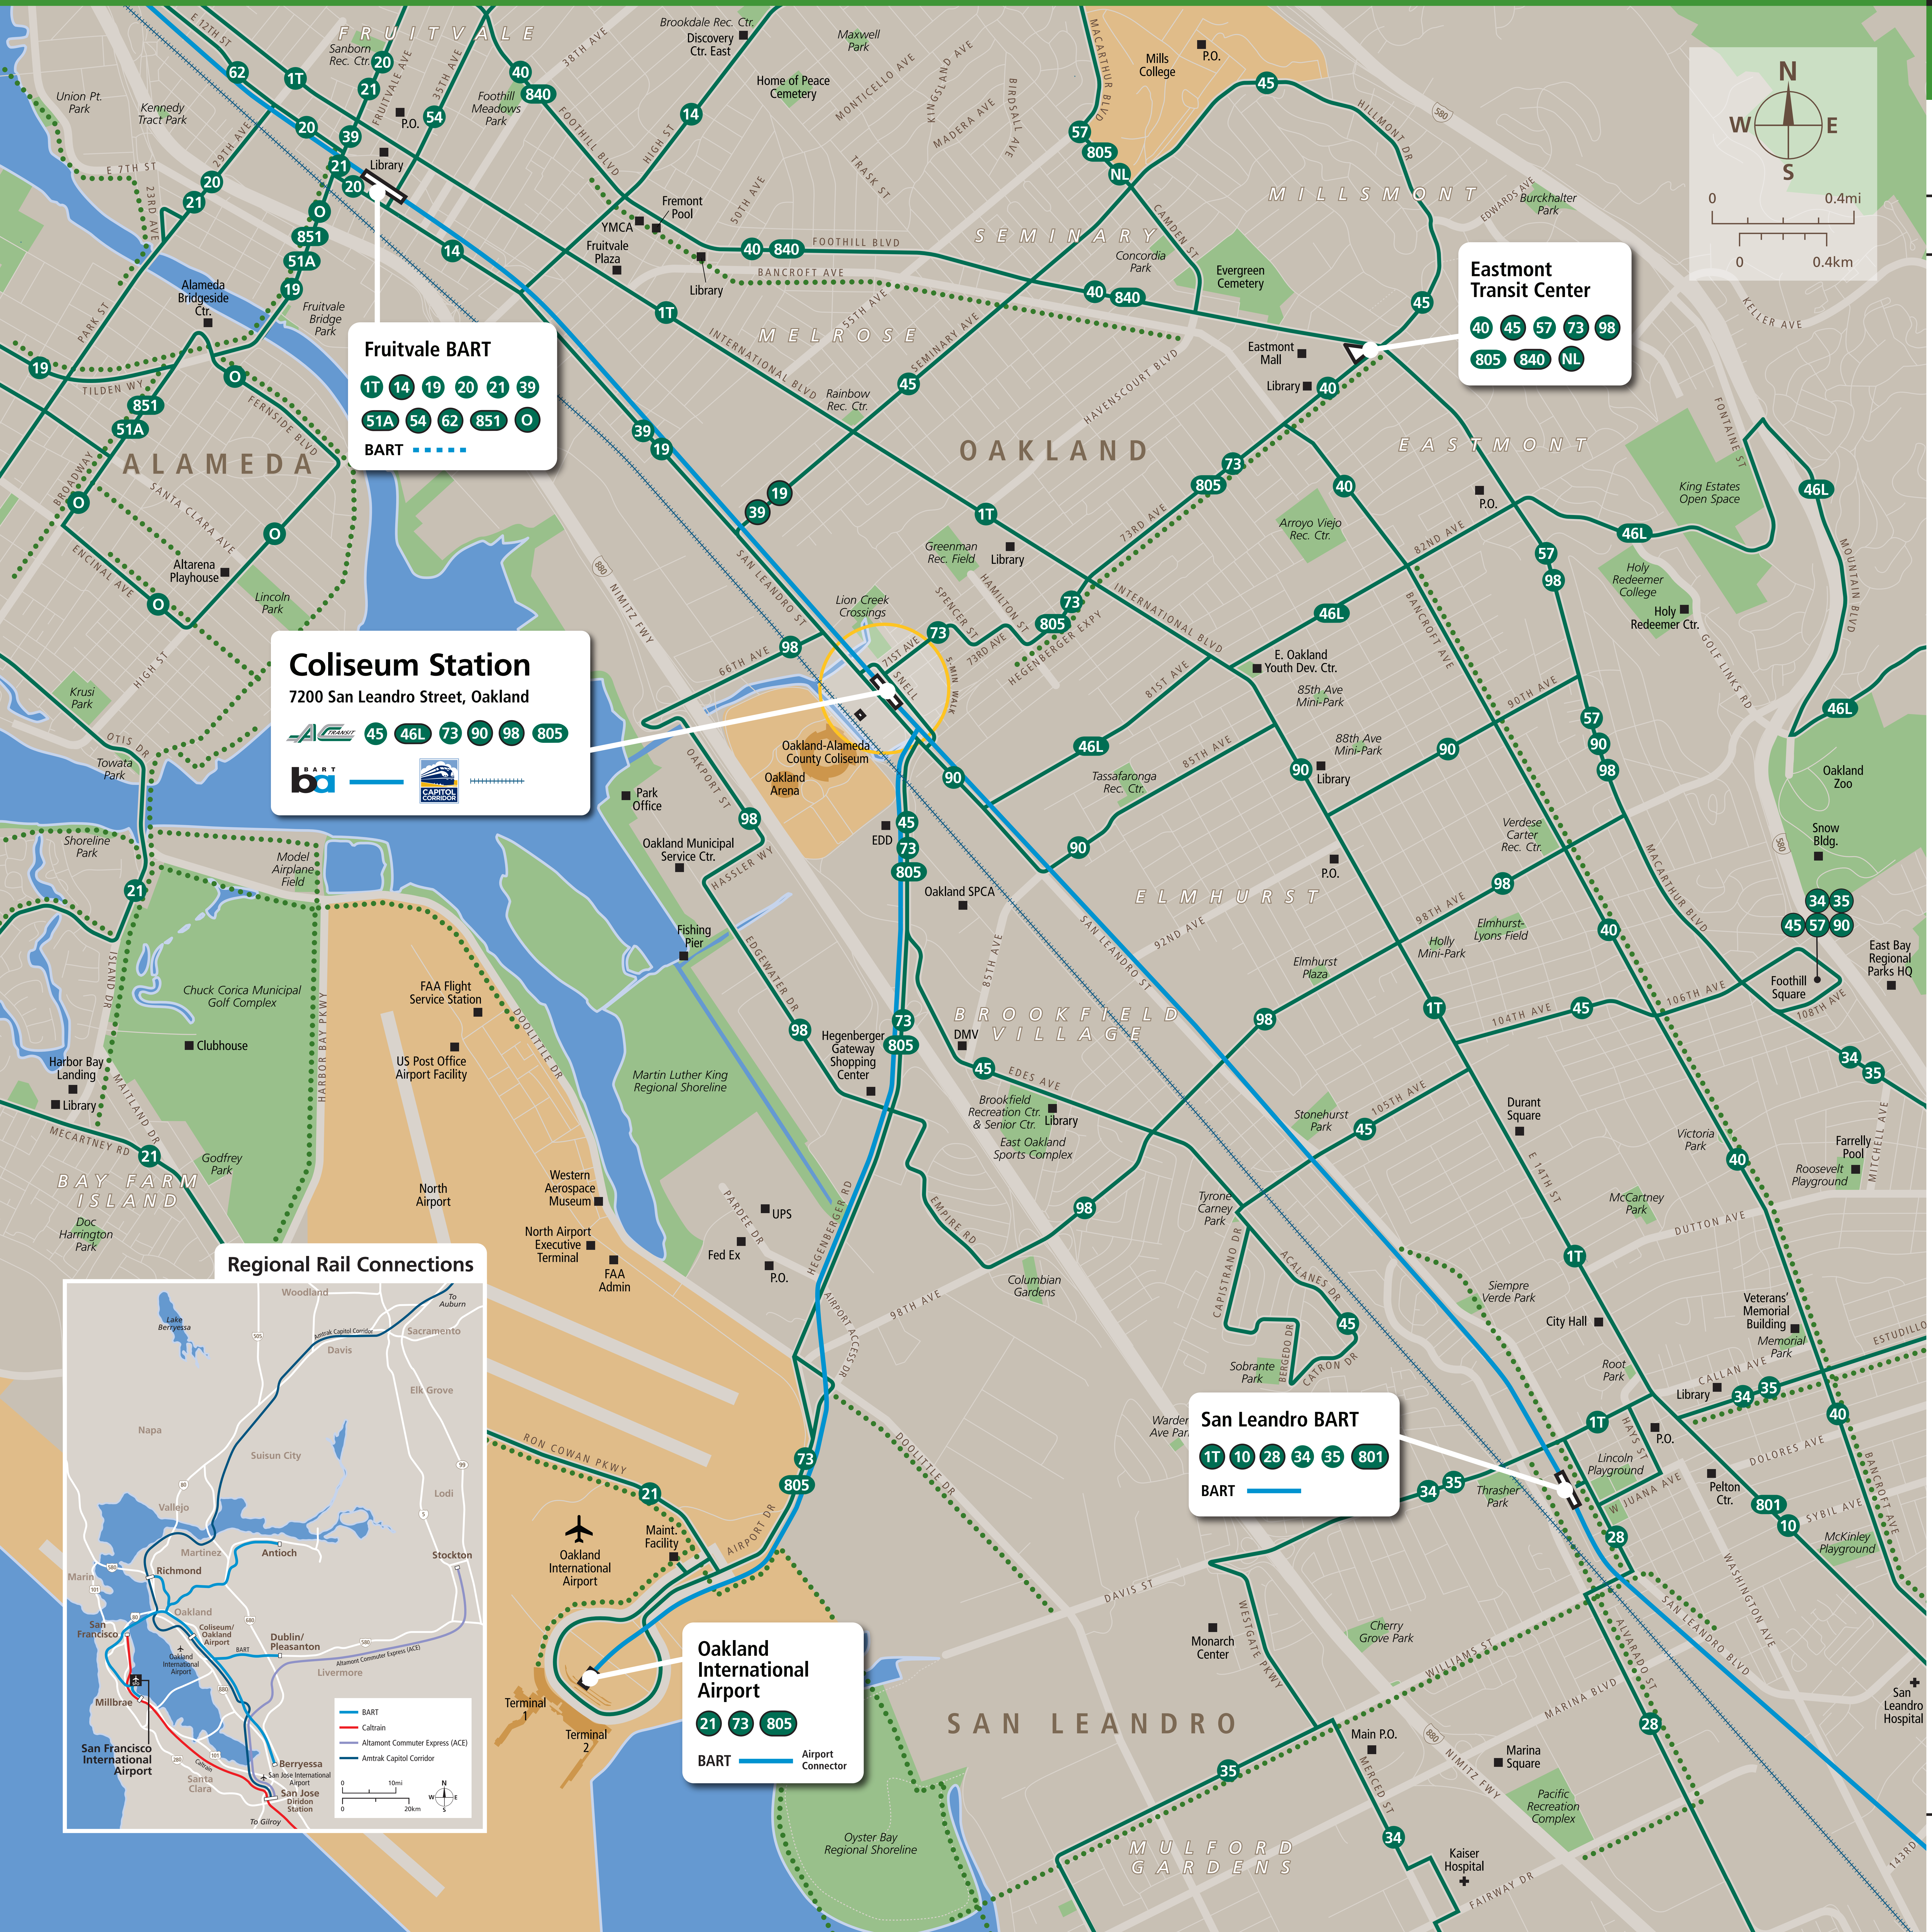

Transit Routes

Rutas del tránsito

公車路線圖

Fruitvale BART

1T 14 19 20 21 39
51A 54 62 851 O
BART

Eastmont Transit Center

40 45 57 73 98
805 840 NL

Coliseum Station
7200 San Leandro Street, Oakland

45 46L 73 90 98 805

San Leandro BART

1T 10 28 34 35 801
BART

Oakland International Airport

21 73 805
BART Airport Connector