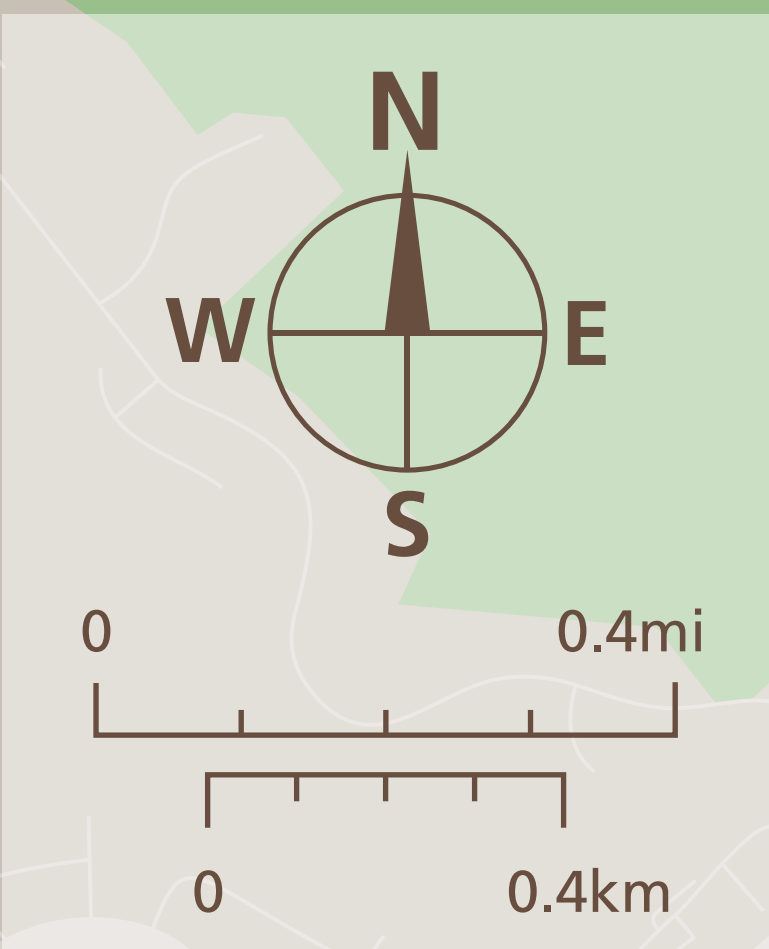

Transit Routes

Rutas del tránsito

公車路線圖