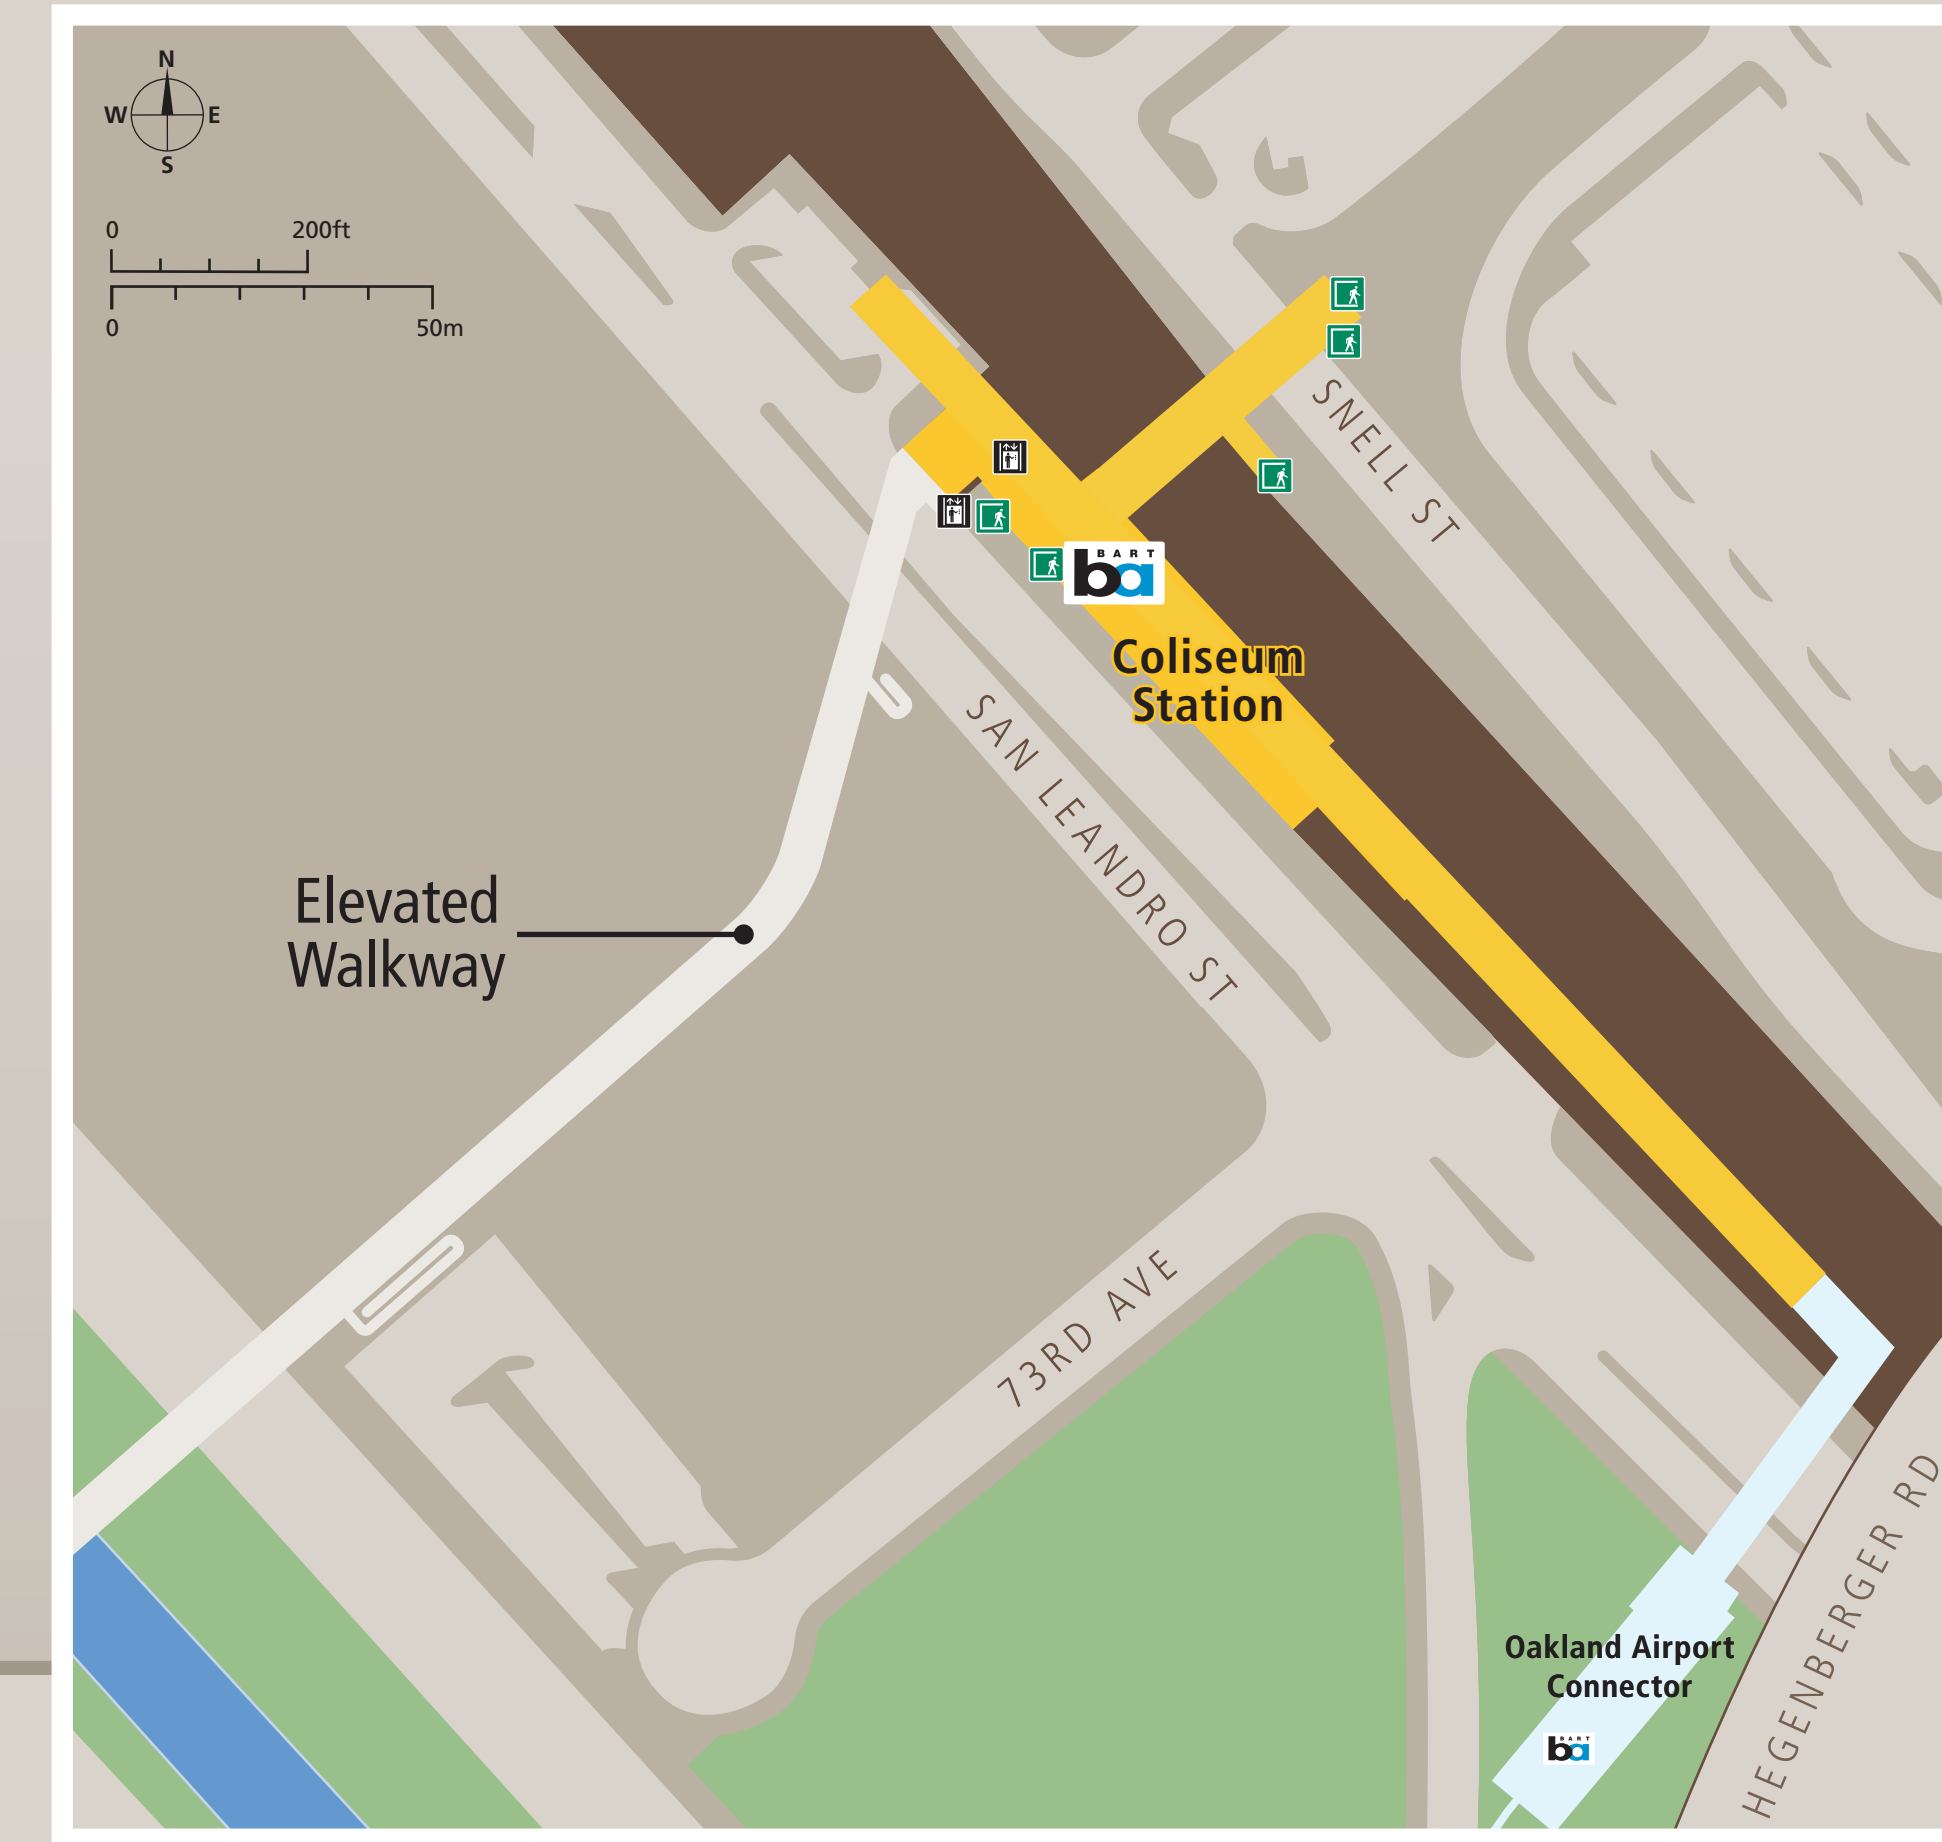

Station Map

Mapa de la estación

車站地圖

Station Area Map

Transit Information

Coliseum Station

Oakland

Map Key

- You Are Here
- Exit
- To BART Trains
- Elevator
- Escalator
- Stairs
- Station Agent Booth
- Telephone
- Ticket Vending:
  - Addfare
  - Clipper / Add Cash Value
- Transit Information
- Wheelchair Accessible

Access OAK Airport Connector from upper BART train platform. →

Call 511 | 511.org