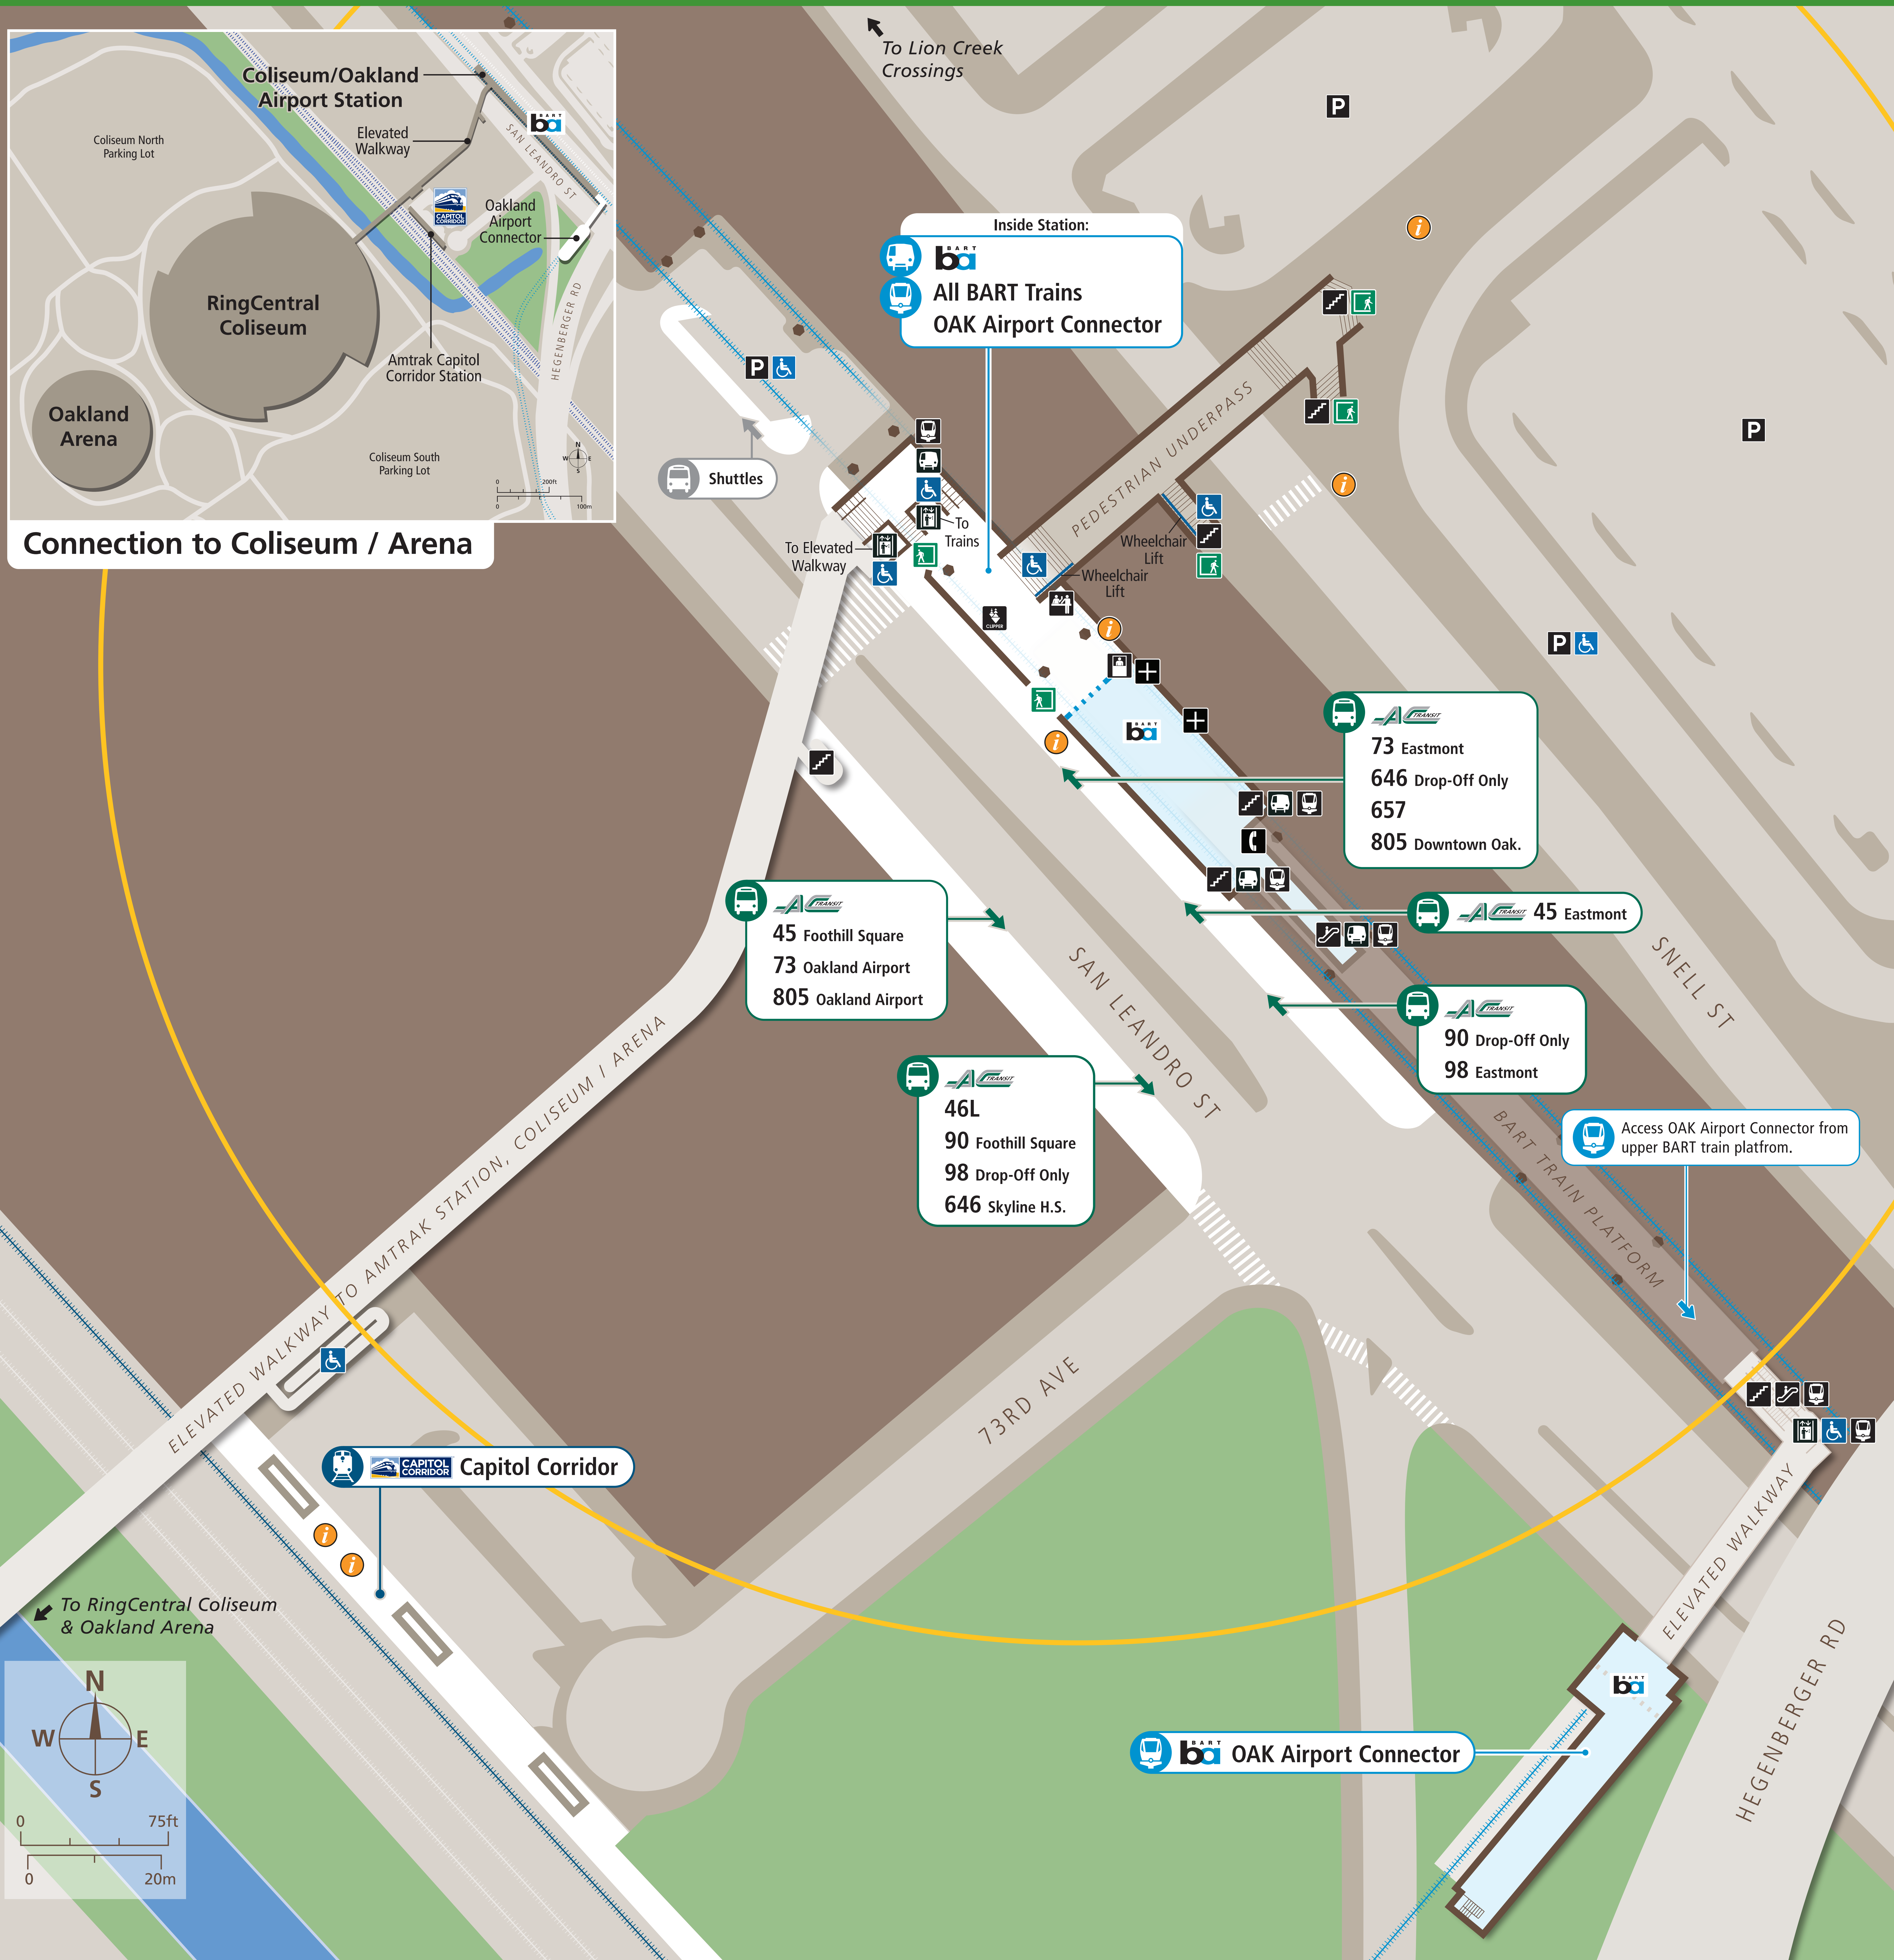

Inside Station:
BART
All BART Trains
OAK Airport Connector

Shuttles

AC Transit
45 Foothill Square
73 Oakland Airport
805 Oakland Airport

AC Transit
46L
90 Foothill Square
98 Drop-Off Only
646 Skyline H.S.

AC Transit
73 Eastmont
646 Drop-Off Only
657
805 Downtown Oak.

AC Transit 45 Eastmont

AC Transit
90 Drop-Off Only
98 Eastmont

Access OAK Airport Connector from upper BART train platform.

CAPITOL CORRIDOR
Capitol Corridor

bay area OAK Airport Connector

Transit Information

Coliseum Station

Oakland

Map Key

- ★ You Are Here
- 5-Minute Walk
  1000ft/305m Radius
- BART Train
- OAK Airport Connector
- Bus
- Bus Stop
- Elevator
- Escalator
- Parking
- Stairs
- Station Agent Booth
- Station Entrance/Exit
- Telephone
- Ticket Vending:
  - Addfare
  - Clipper / Add Cash Value
- Transit Information
- Transit Store (Ticket Purchase)
- Wheelchair Accessible
- AC Transit
- **Local Bus Lines**
  - 45 Eastmont Transit Center
  - 45 Foothill Square
  - 46L Grass Valley
  - 73 Eastmont Transit Center
  - 73 Oakland International Airport
  - 90 90th Ave & Foothill Square
  - 98 98th Ave & Eastmont Transit Center
  - 657 Oakland High School
  - 646 Skyline High School
- **All Nighter Bus Lines (Approx. 1 am - 5 am)**
  - 805 Downtown Oakland
  - 805 Oakland Airport

Call 511 | 511.org