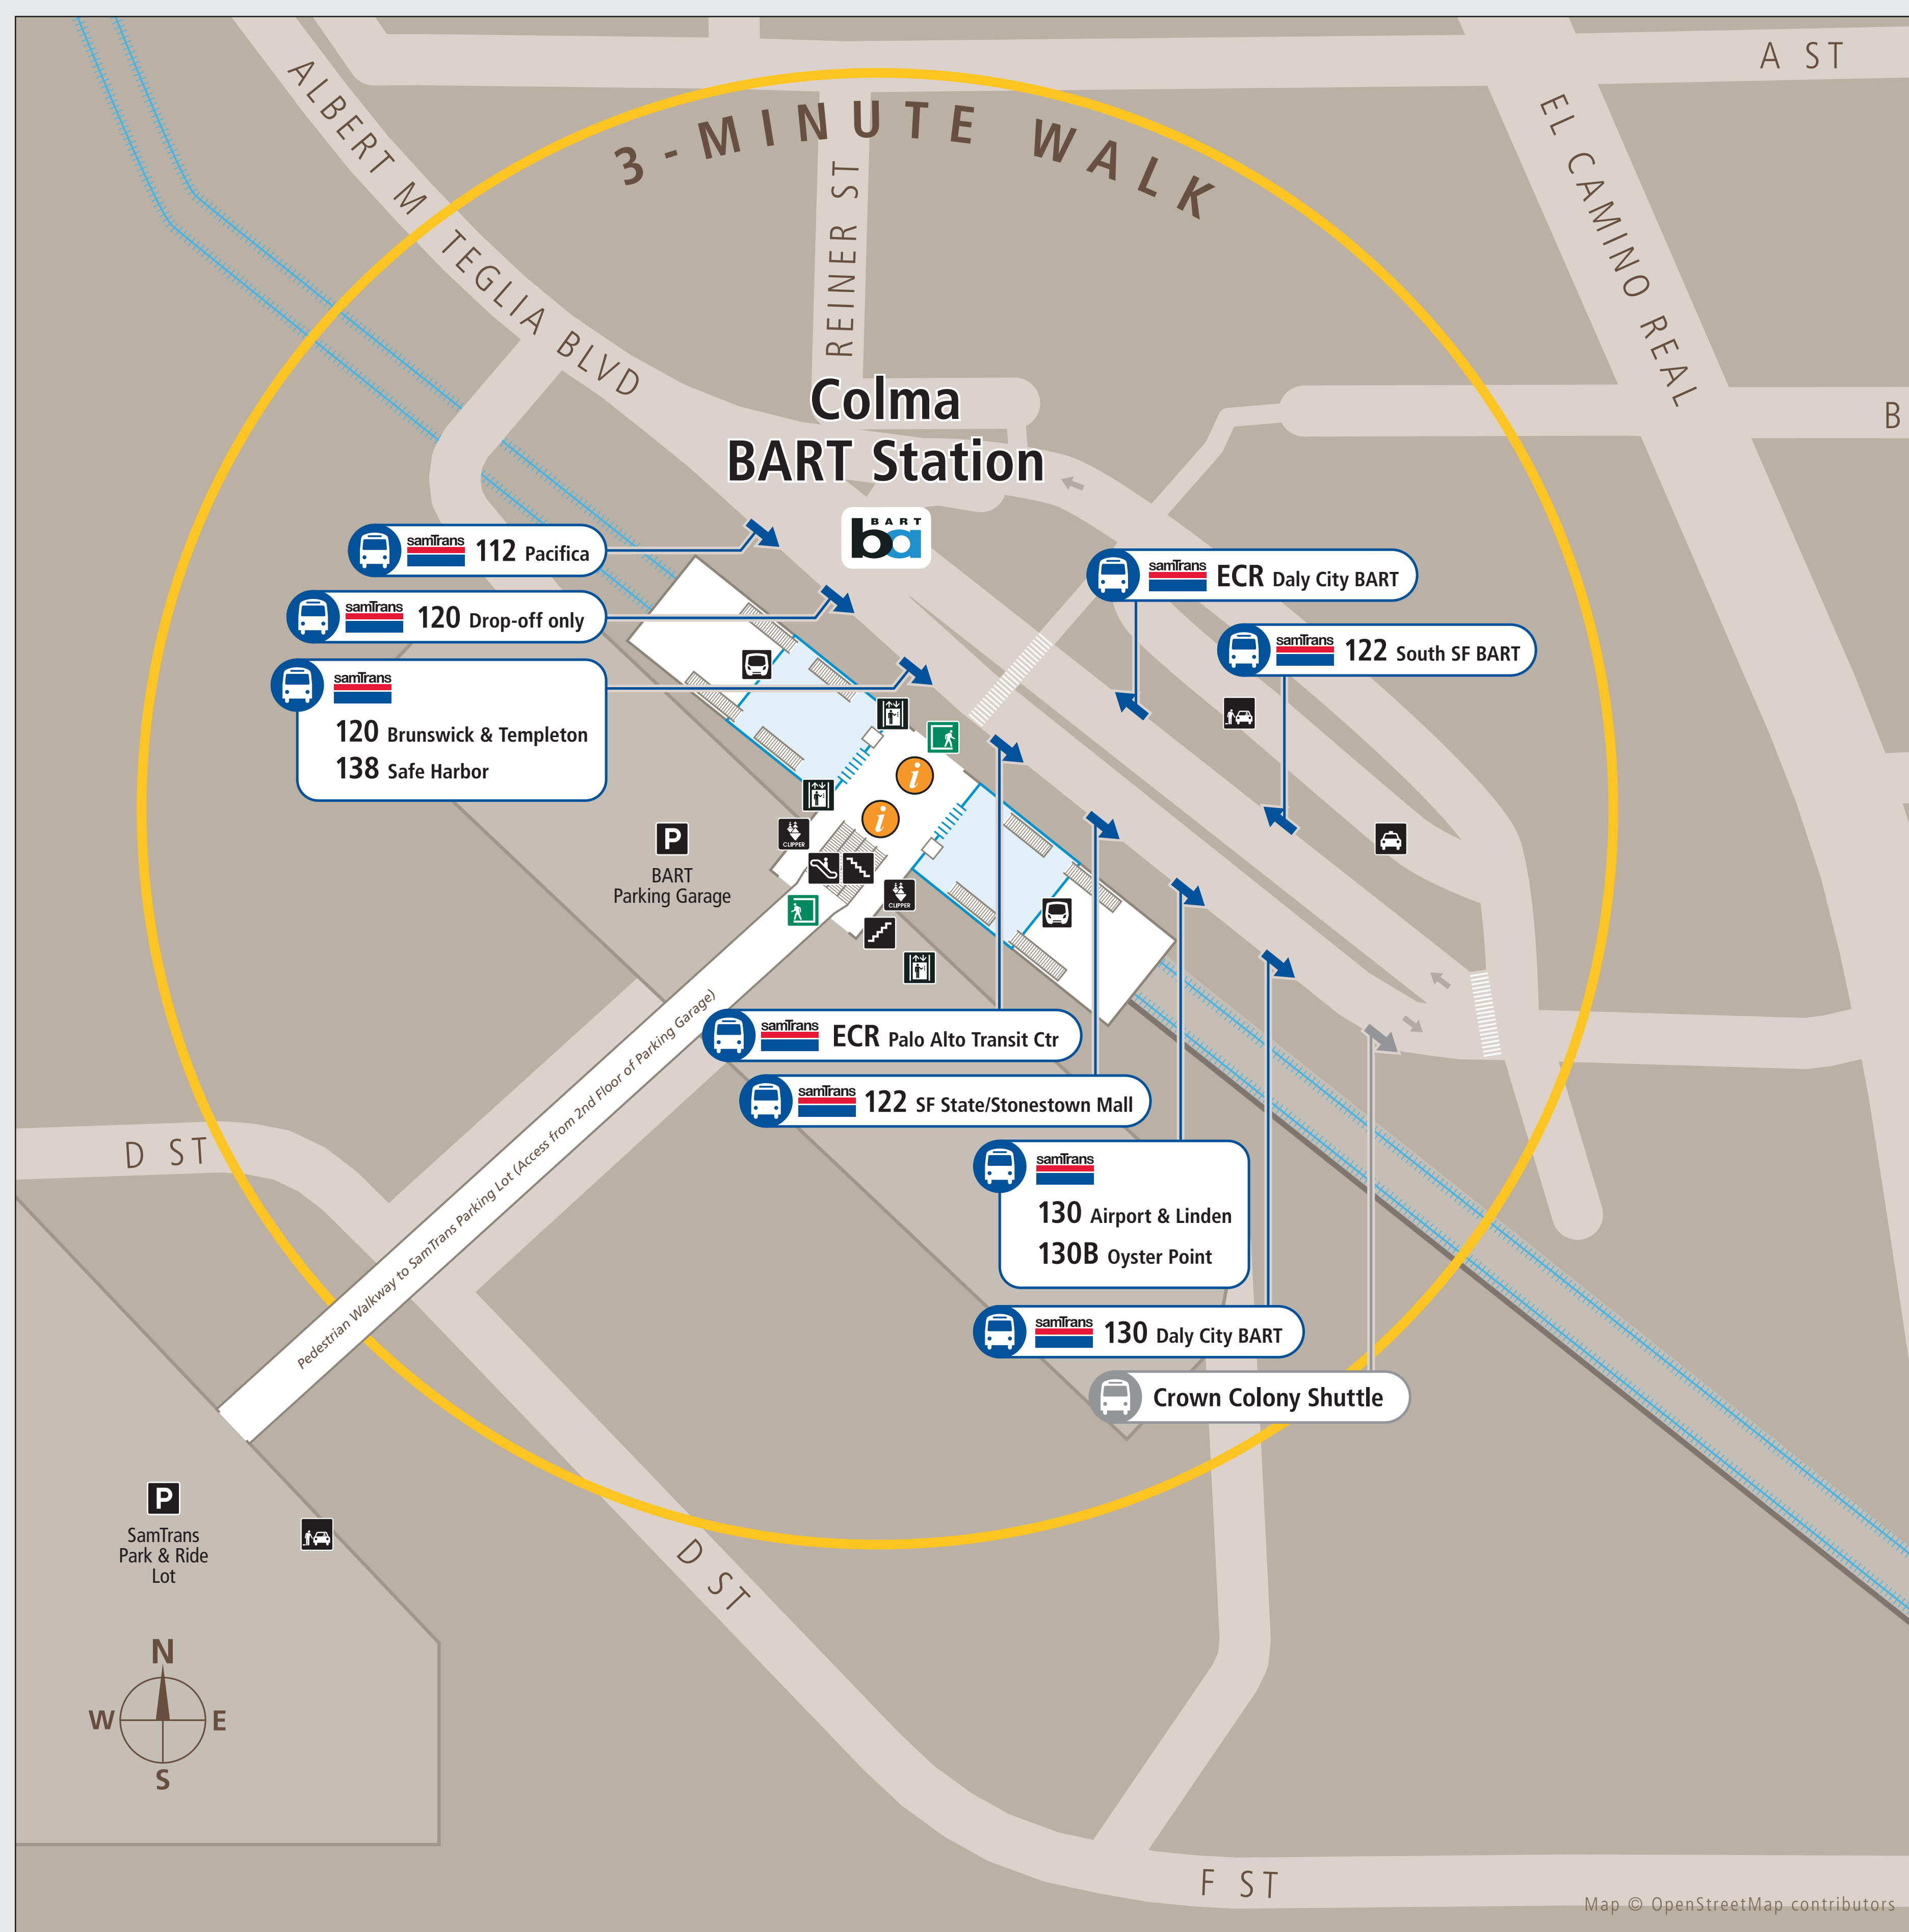

Schedules & Fares

Horario y precios del tránsito

時刻表與車費

Fare Information

BART EXCURSION FARE

Schedule Information

Transit Stops

Map Key

- You Are Here
- 3-Minute Walk 500ft/150m Radius
- Transit Information
- Station Entrance/Exit
- BART Train
- Bus
- Transit Stop
- Elevator
- Escalator
- Parking
- Passenger Pick-up/Drop-off
- Stairs
- Clipper/Add Cash Value

Transit Lines

Transit Information

Colma Station

Colma, CA

Get Clipper!

To learn more about Clipper or to get a Clipper card:

- Visit clippercard.com
- Call 877.878.8883
- Visit a nearby retailer:

Lucky Check Cashing #4
66 San Pedro Road
Daly City, CA 94014
650.757.7940

Walgreens
22 San Pedro Road
Daly City, CA 94014
650.756.3412

Serramonte Center Information Booth
3 Serramonte Center
Daly City, CA 94015
650.301.3360

Fare Information

effective January 1, 2024

Schedule Information

effective February 11, 2024