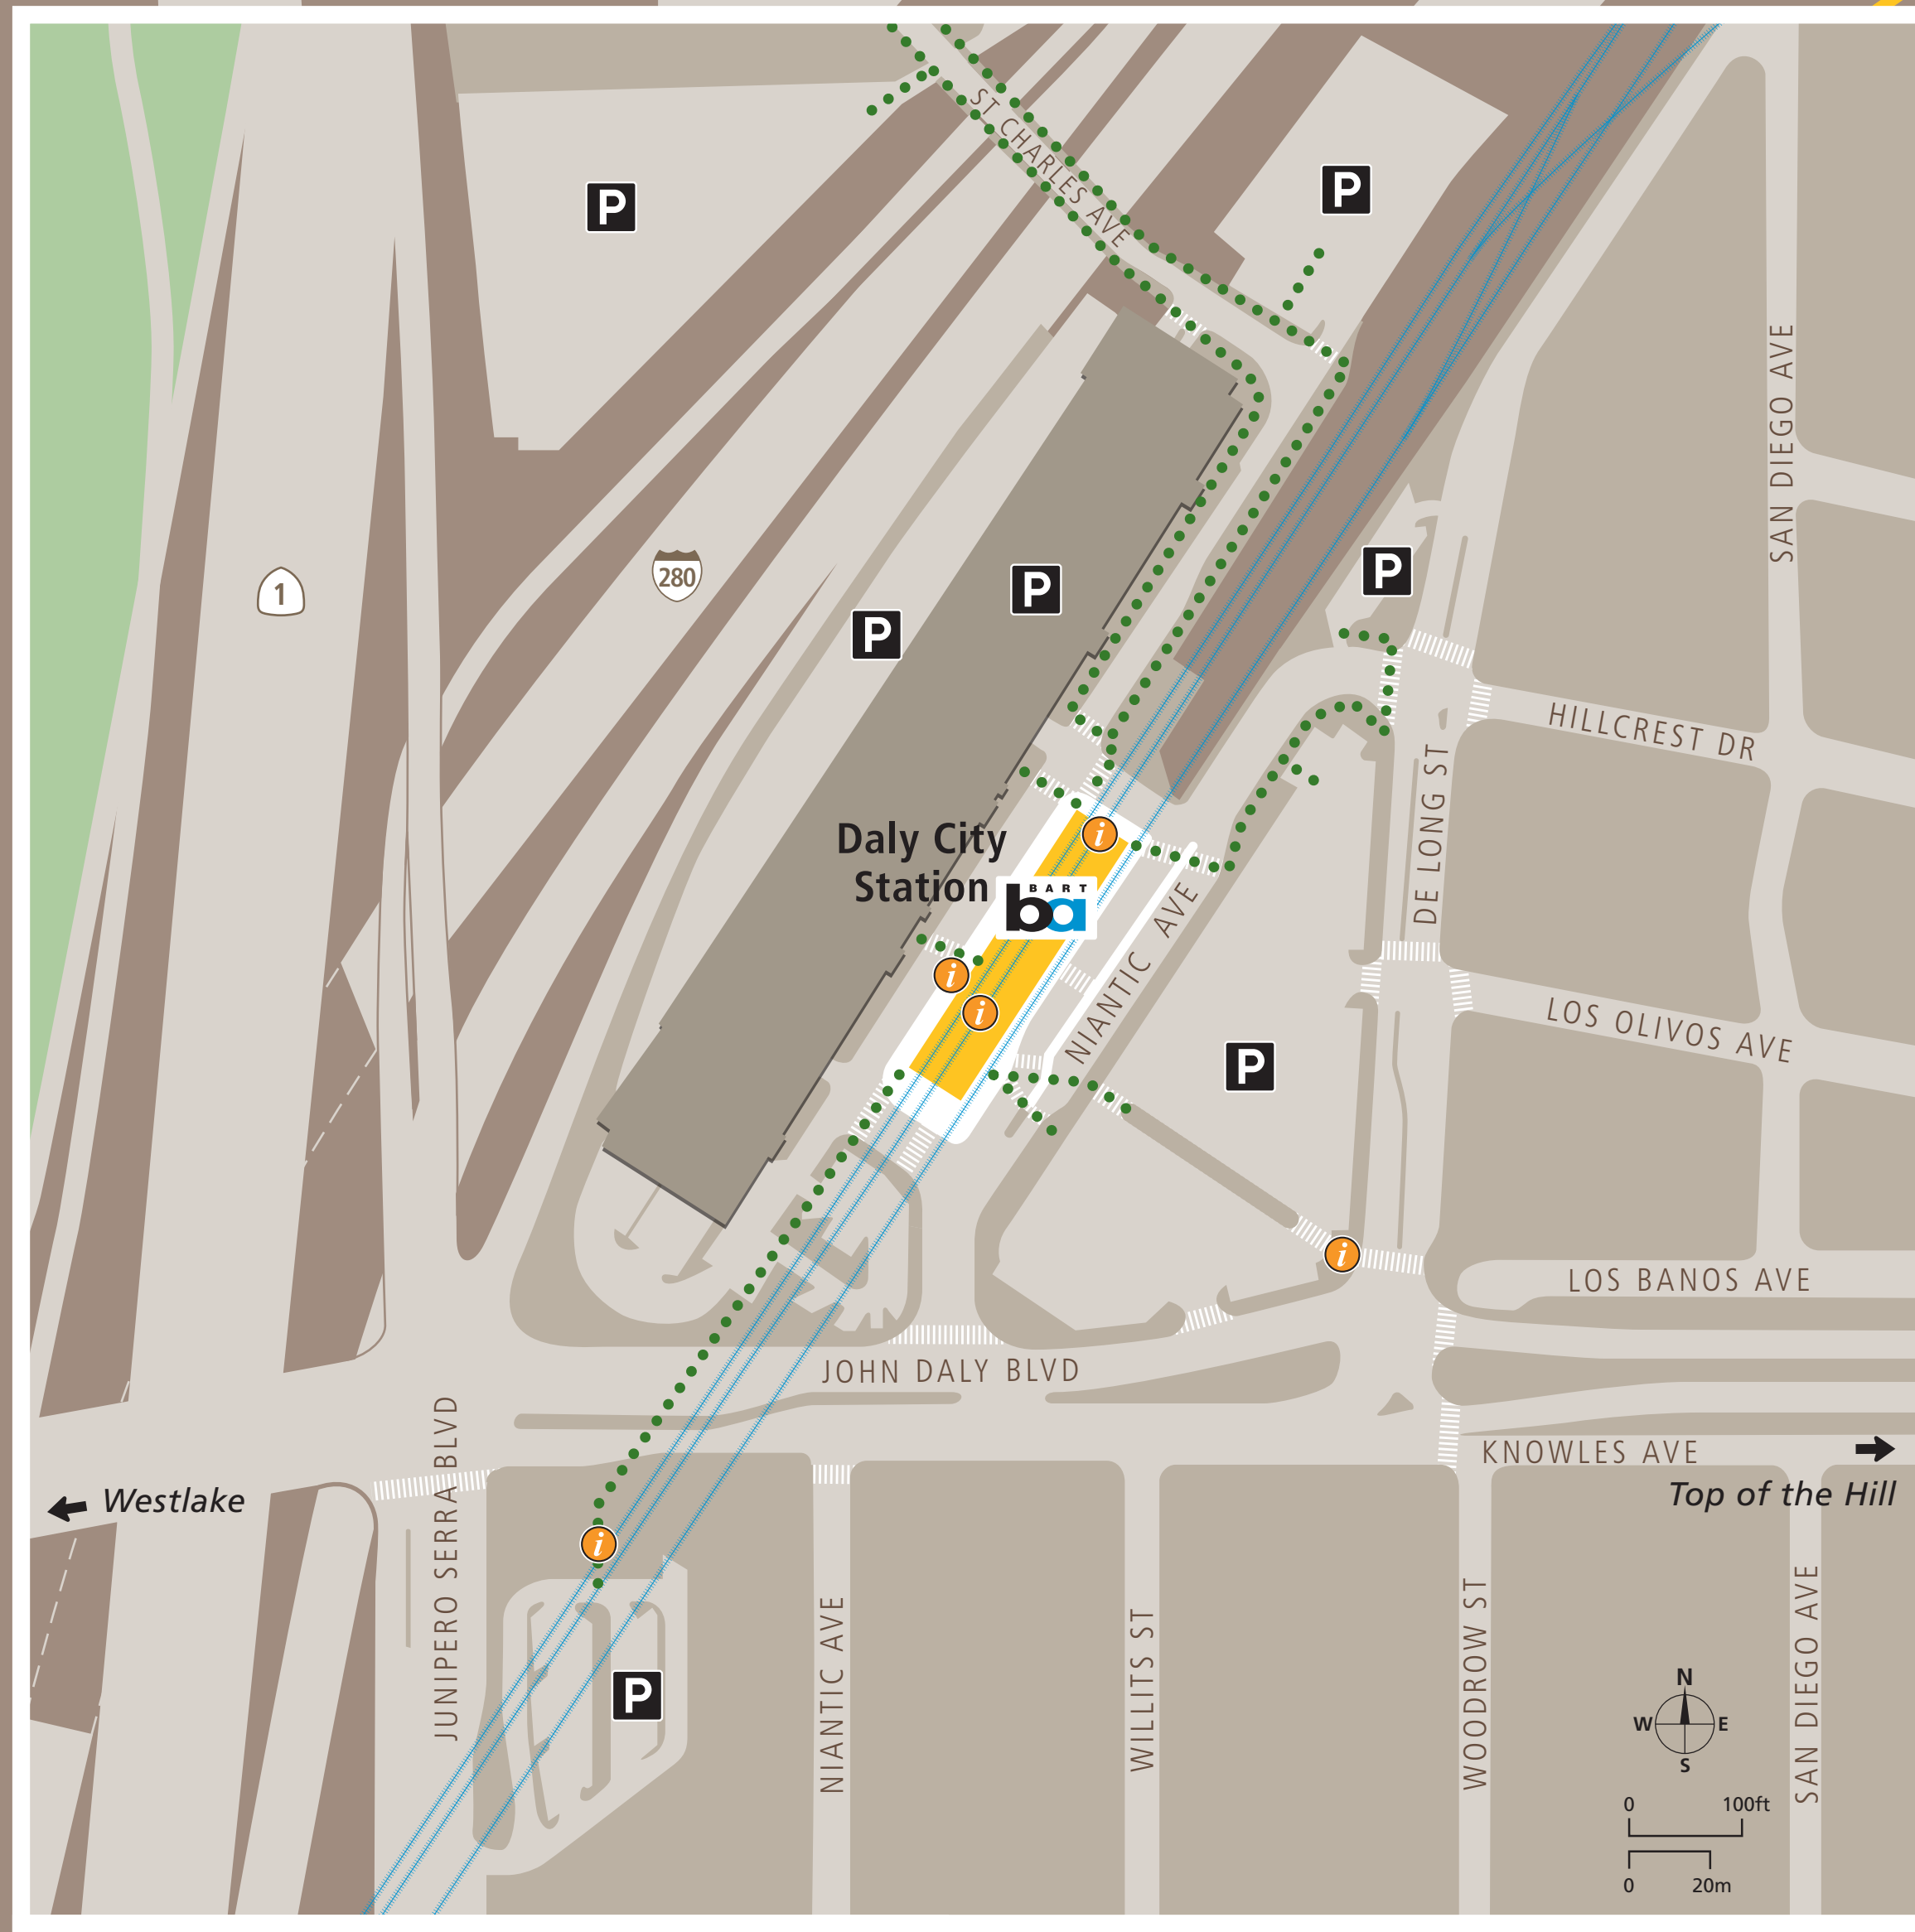

Transit Stops

Paradas del tránsito

公車站地圖

Mga Tigilan ng Transit

Transit Information

Daly City Station

Daly City

Map Key

- ★ You Are Here
- 3-Minute Walk
  500ft/150m Radius
- Bus
- Transit Stop
- P BART Parking
- P Bike Parking
- Elevator
- Escalator
- Passenger Pick-up/Drop-off
- Restrooms
- Stairs
- Station Agent Booth
- Taxi Stand
- Telephone
- Ticket Vending:
  - Clipper/Add Cash Value
  - Addfare
- Transit Information

Transit Lines

- **Daly City Bayshore Shuttle**
  Shuttle to Bayshore Community Center
- **Early Bird Express**
  714 Salesforce Transit Center
- **SamTrans**
- **Local Bus Lines**
- 110 Linda Mar Park & Ride
- 120 Brunswick/Templeton
- 120 Colma BART
- 121 Pope & Bellevue
- 121 Skyline College
- 130 Airport/Linden
- 130B Oyster Point
- ECR Palo Alto Transit Center
- **San Francisco Muni**
- **Local Bus Lines**
- 14R Mission Rapid
- 28 19th Avenue
- 28R 19th Avenue Rapid
- 54 Felton
- 57 Parkmerced
- 58 Lake Merced
- **Seton Shuttle**
  Shuttle to Seton Medical Center
- **SF State Shuttle**
- E Express Shuttle to SF State/19th Avenue
- C Campus Loop Shuttle
- **Skyline Skyline College Shuttle**
  Shuttle to Skyline College

Station Area Map