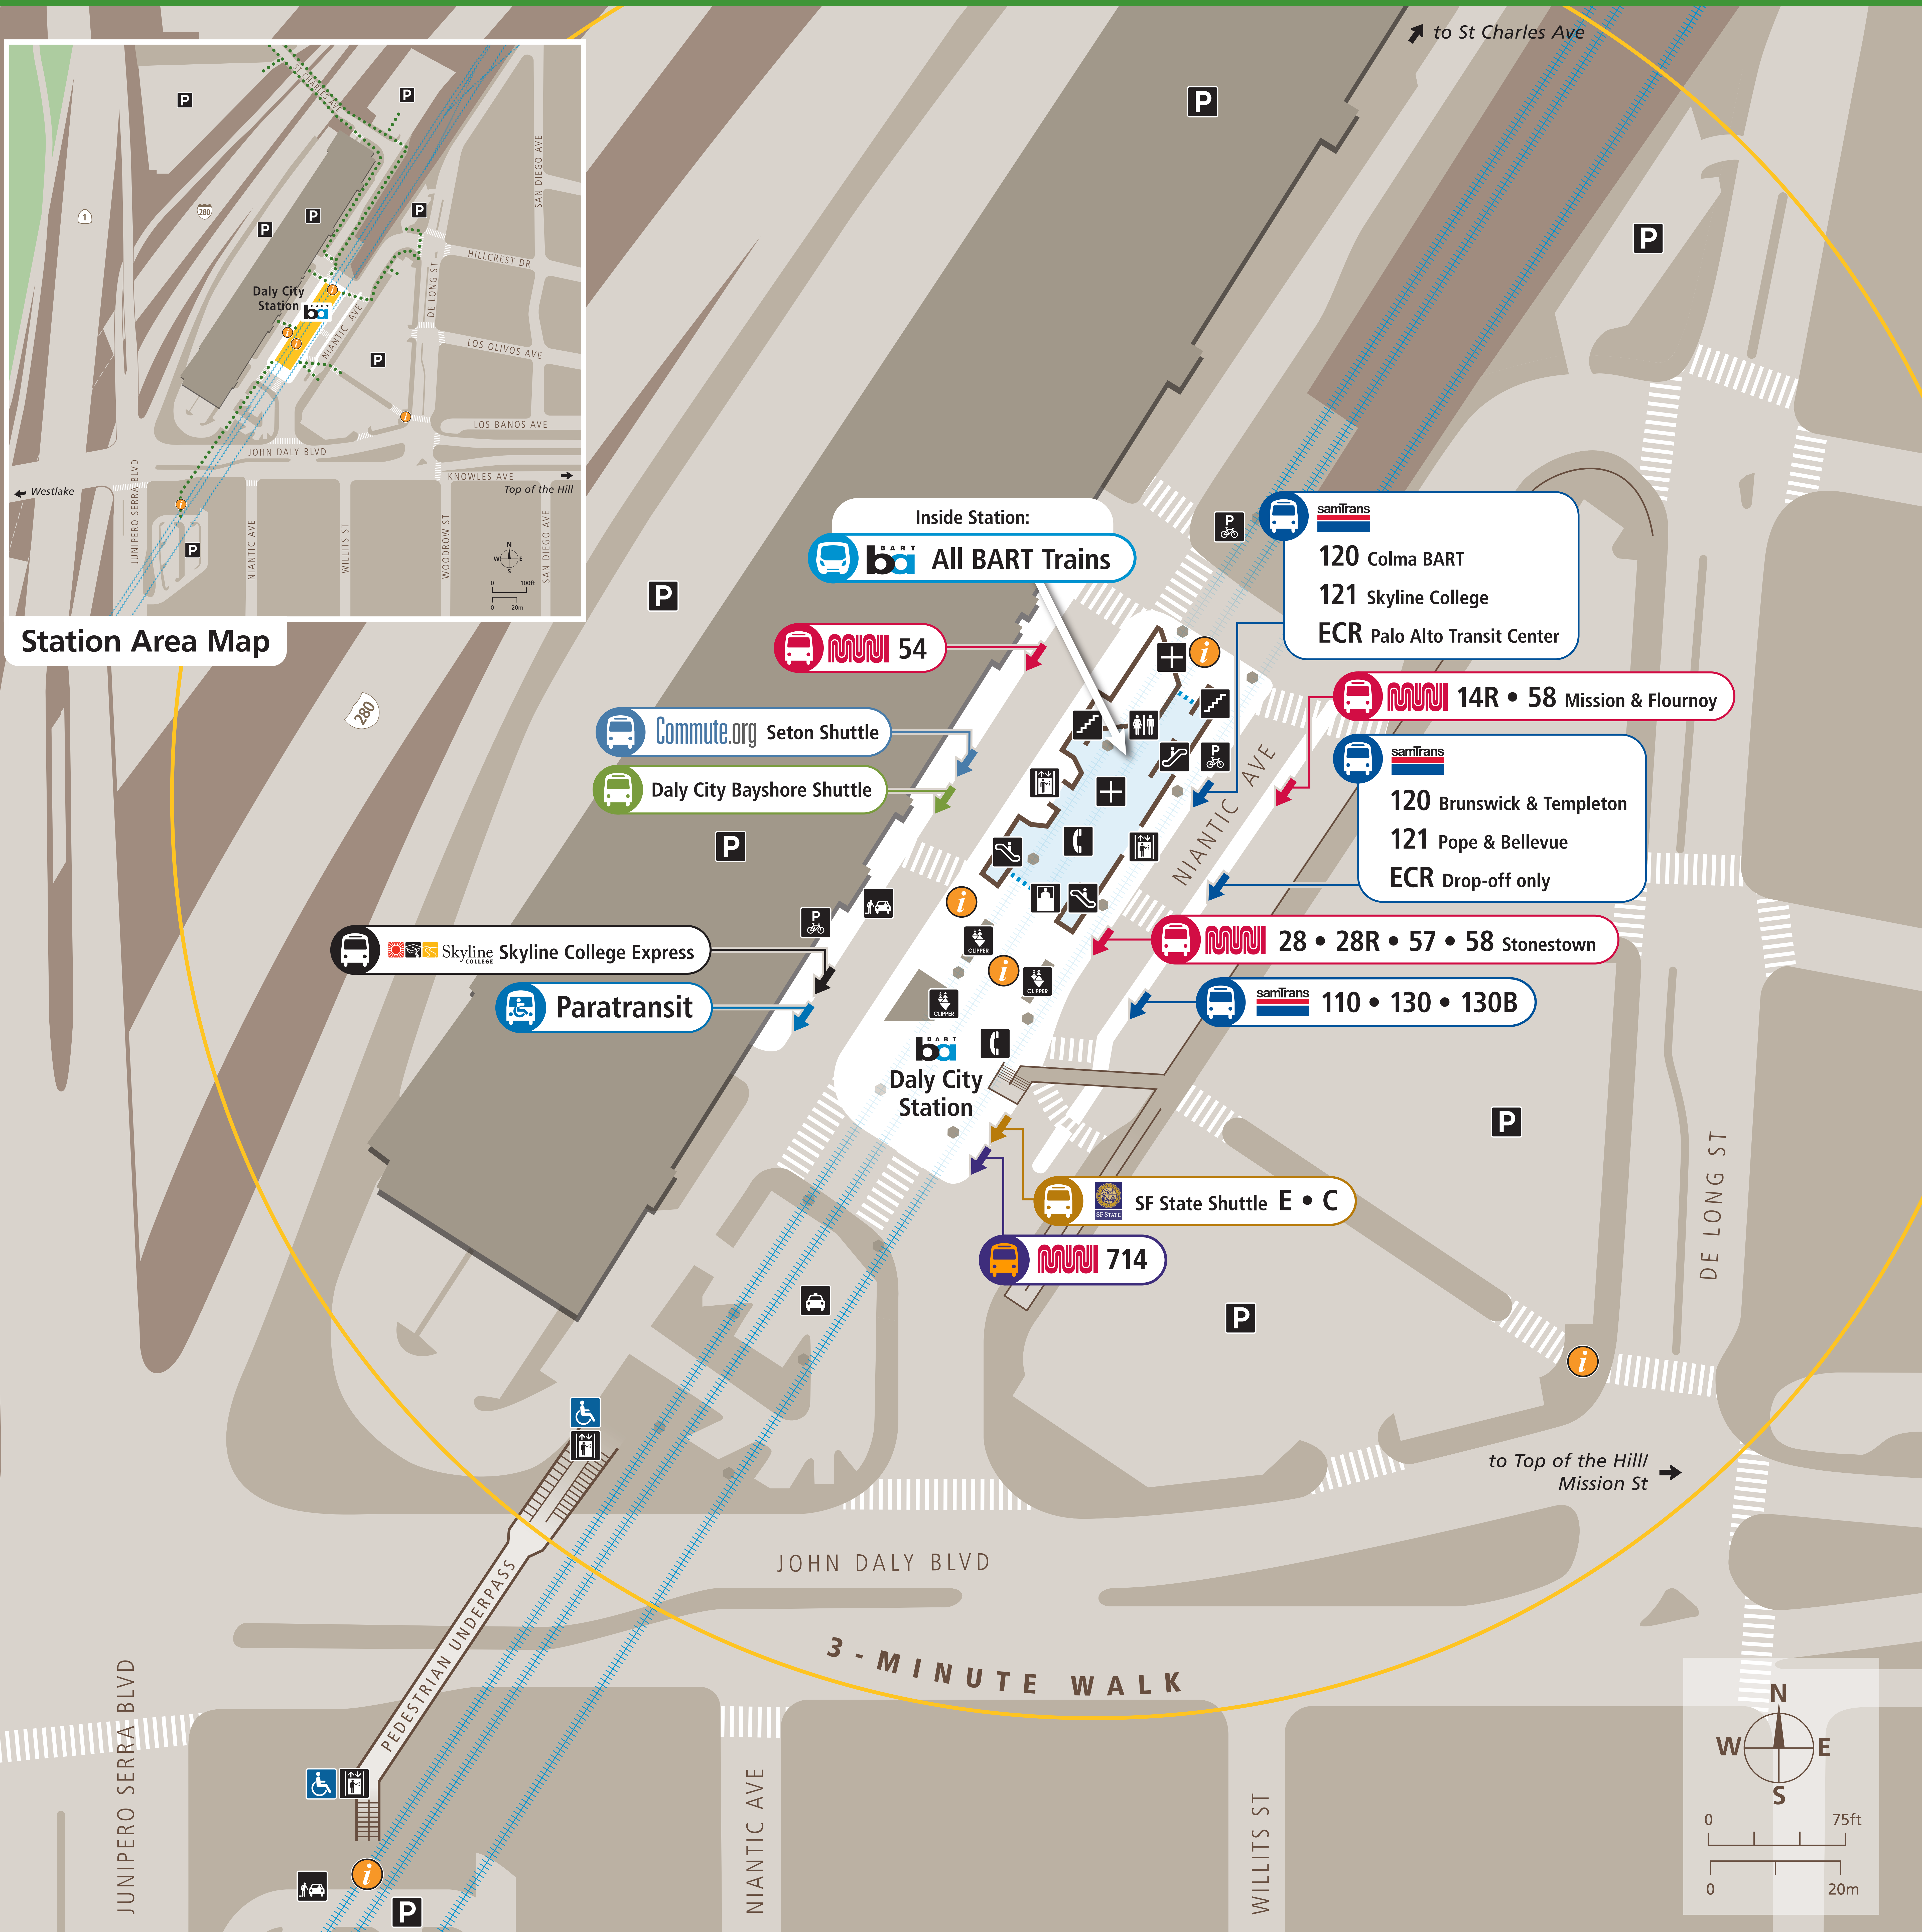

Transit Stops

Paradas del tránsito

公車站地圖

Mga Tigilan ng Transit

Transit Information

Daly City Station

Daly City

Map Key

- ★ You Are Here
- 3-Minute Walk
  500ft/150m Radius
- Bus
- Transit Stop
- P BART Parking
- P Bike Parking
- Elevator
- Escalator
- Passenger Pick-up/Drop-off
- Restrooms
- Stairs
- Station Agent Booth
- Taxi Stand
- Telephone
- Ticket Vending:
  - Clipper/Add Cash Value
  - Addfare
- Transit Information

Transit Lines

- **Daly City Bayshore Shuttle**
  Shuttle to Bayshore Community Center
- **Early Bird Express**
  714 Salesforce Transit Center
- **SamTrans**
- **Local Bus Lines**
- 110 Linda Mar Park & Ride
- 120 Brunswick/Templeton
- 120 Colma BART
- 121 Pope & Bellevue
- 121 Skyline College
- 130 Airport/Linden
- 130B Oyster Point
- ECR Palo Alto Transit Center
- **San Francisco Muni**
- **Local Bus Lines**
- 14R Mission Rapid
- 28 19th Avenue
- 28R 19th Avenue Rapid
- 54 Felton
- 57 Parkmerced
- 58 Lake Merced
- **Seton Shuttle**
  Shuttle to Seton Medical Center
- **SF State Shuttle**
- E Express Shuttle to SF State/19th Avenue
- C Campus Loop Shuttle
- **Skyline Skyline College Shuttle**
  Shuttle to Skyline College

Call 511 | 511.org