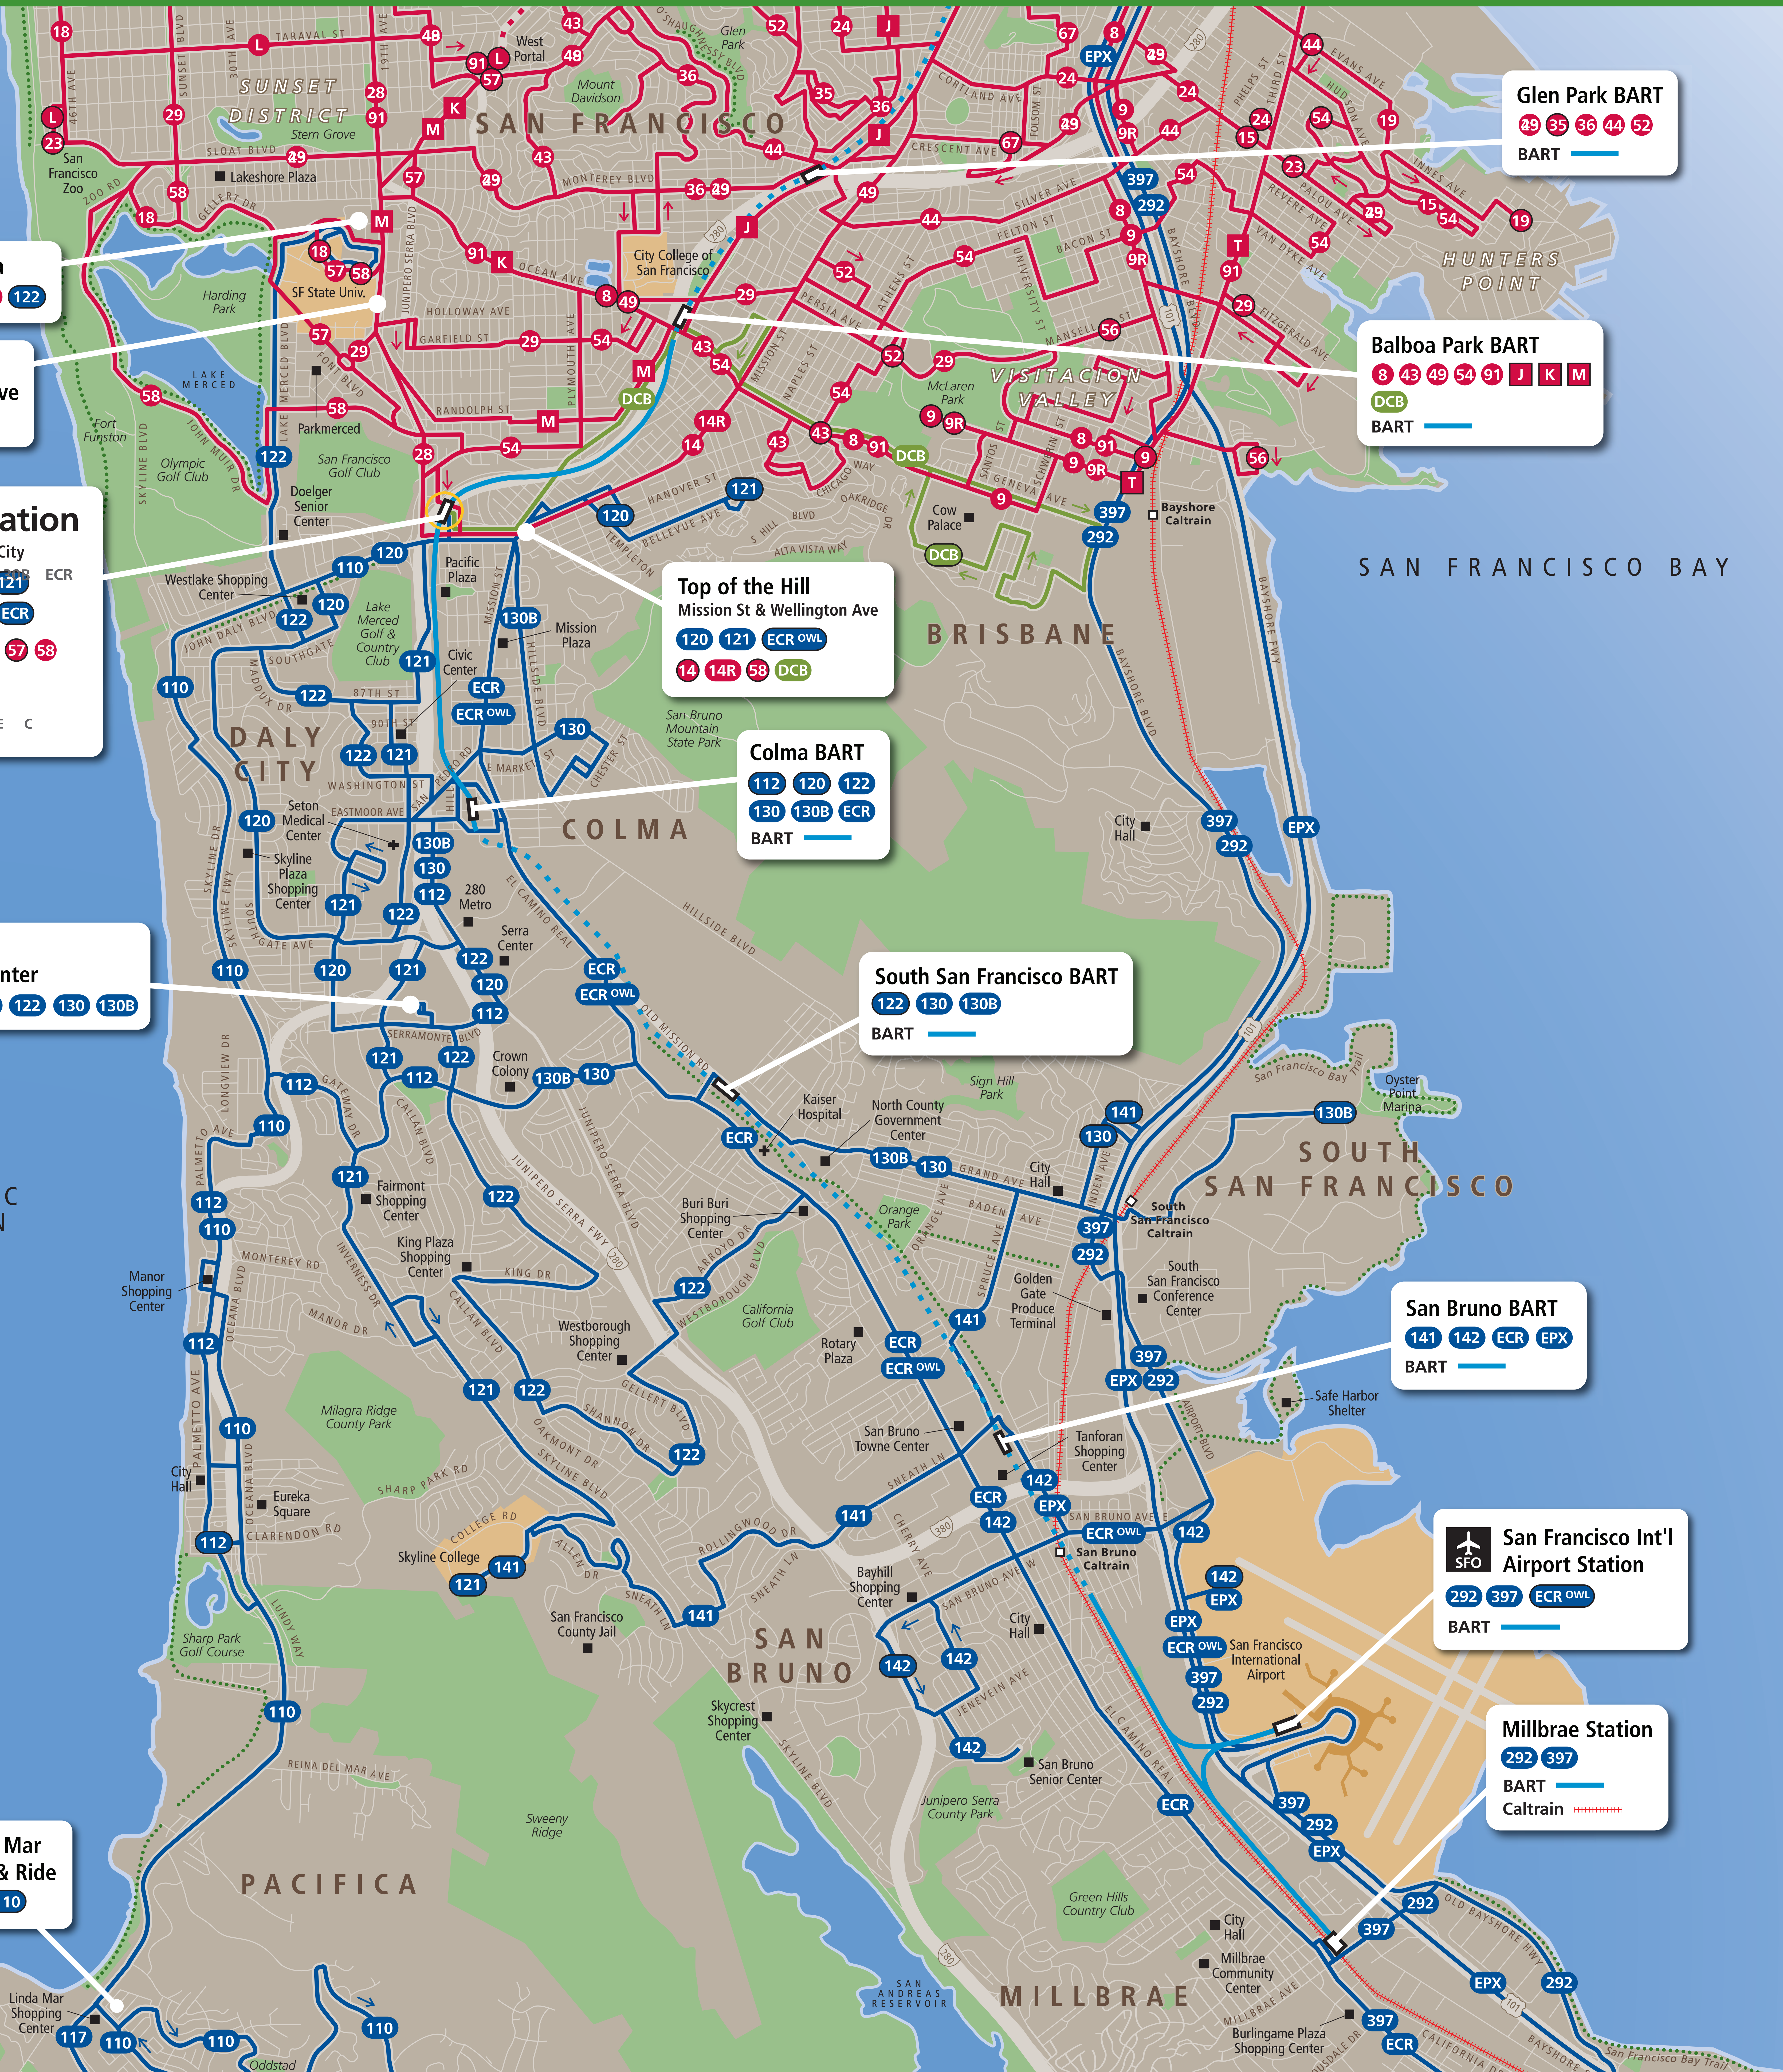

# Transit Routes

Rutas del tránsito

公車路線圖

Pook na tinitigilan ng mg Sasakyan

**Stonestown Galleria**  
18 28 29 57 58 91 M 122

**San Francisco State University & 19th Ave**  
28 29 91 M

**Daly City Station**  
Daly City BART, Daly City  
500 John Daly Blvd, Daly City  
samtrans 110 120 121 ECR  
14R 28 54 57 58  
Daly City Bayshore Shuttle DCB  
BART E C

**Serramonte Shopping Center**  
112 120 121 122 130 130B

**Linda Mar Park & Ride**  
117 110

**Glen Park BART**  
29 35 36 44 52  
BART

**Balboa Park BART**  
8 43 49 54 91 J K M  
DCB  
BART

**Top of the Hill**  
Mission St & Wellington Ave  
120 121 ECR owl  
14 14R 58 DCB

### Daly City Station

#### Map Key

- You Are Here
- 3-Minute Walk 500ft/150m Radius
- BART
- BART (Underground)
- Caltrain
- Muni Bus
- Muni Metro
- SamTrans Bus
- Daly City Bayshore Shuttle
- Route Terminus
- Shared Use Bicycle & Pedestrian Path or Trail