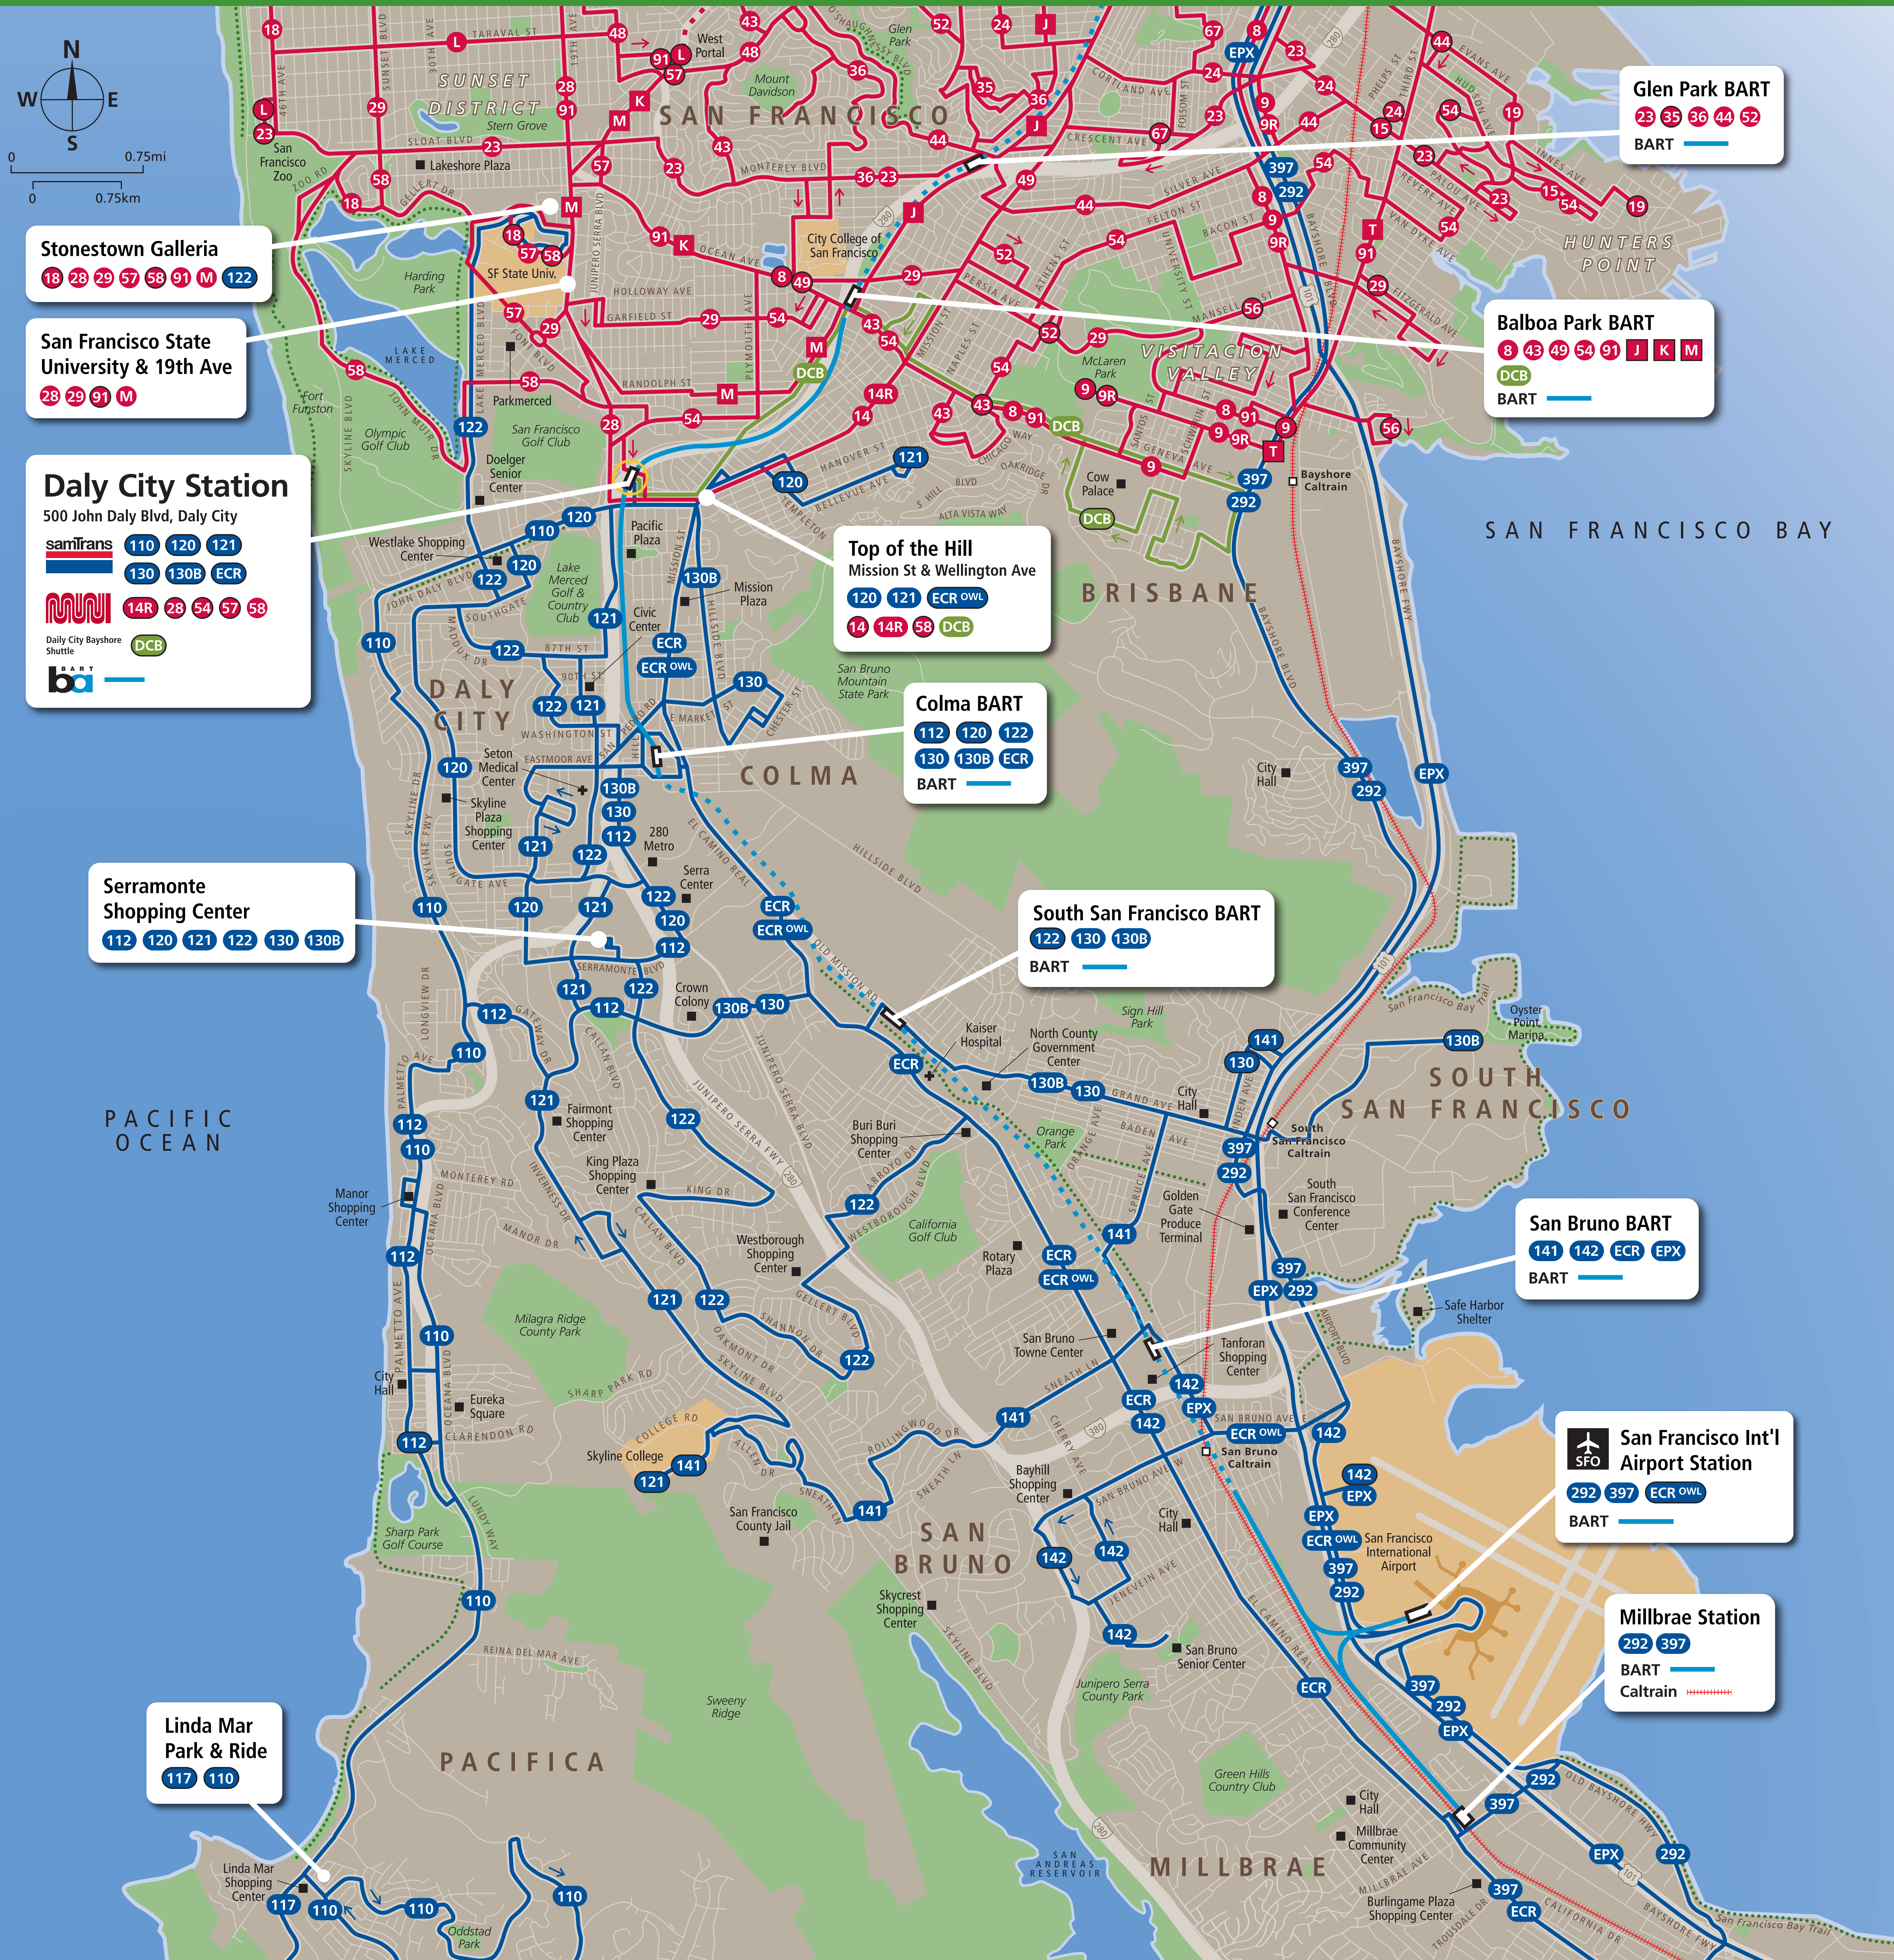

Transit Routes

Rutas del tránsito

公車路線圖

Pook na tinitigilan ng mg Sasakyan

Transit Information

Daly City Station

Daly City

1. **Map Key**
2. You Are Here
   - 3-Minute Walk 500ft/150m Radius
   - BART
   - BART (Underground)
   - Caltrain
   - 14 Muni Bus
   - Muni Metro
   - SamTrans Bus
   - Daly City Bayshore Shuttle
   - 14 Route Terminus
   - Shared Use Bicycle & Pedestrian Path or Trail

This map does not show all commuter, express, special event, or all-night routes. Service may vary with time of day or day of week. Service changes may have occurred since printing. Please consult transit agency schedule or contact 511 for more information.

Call 511 | 511.org