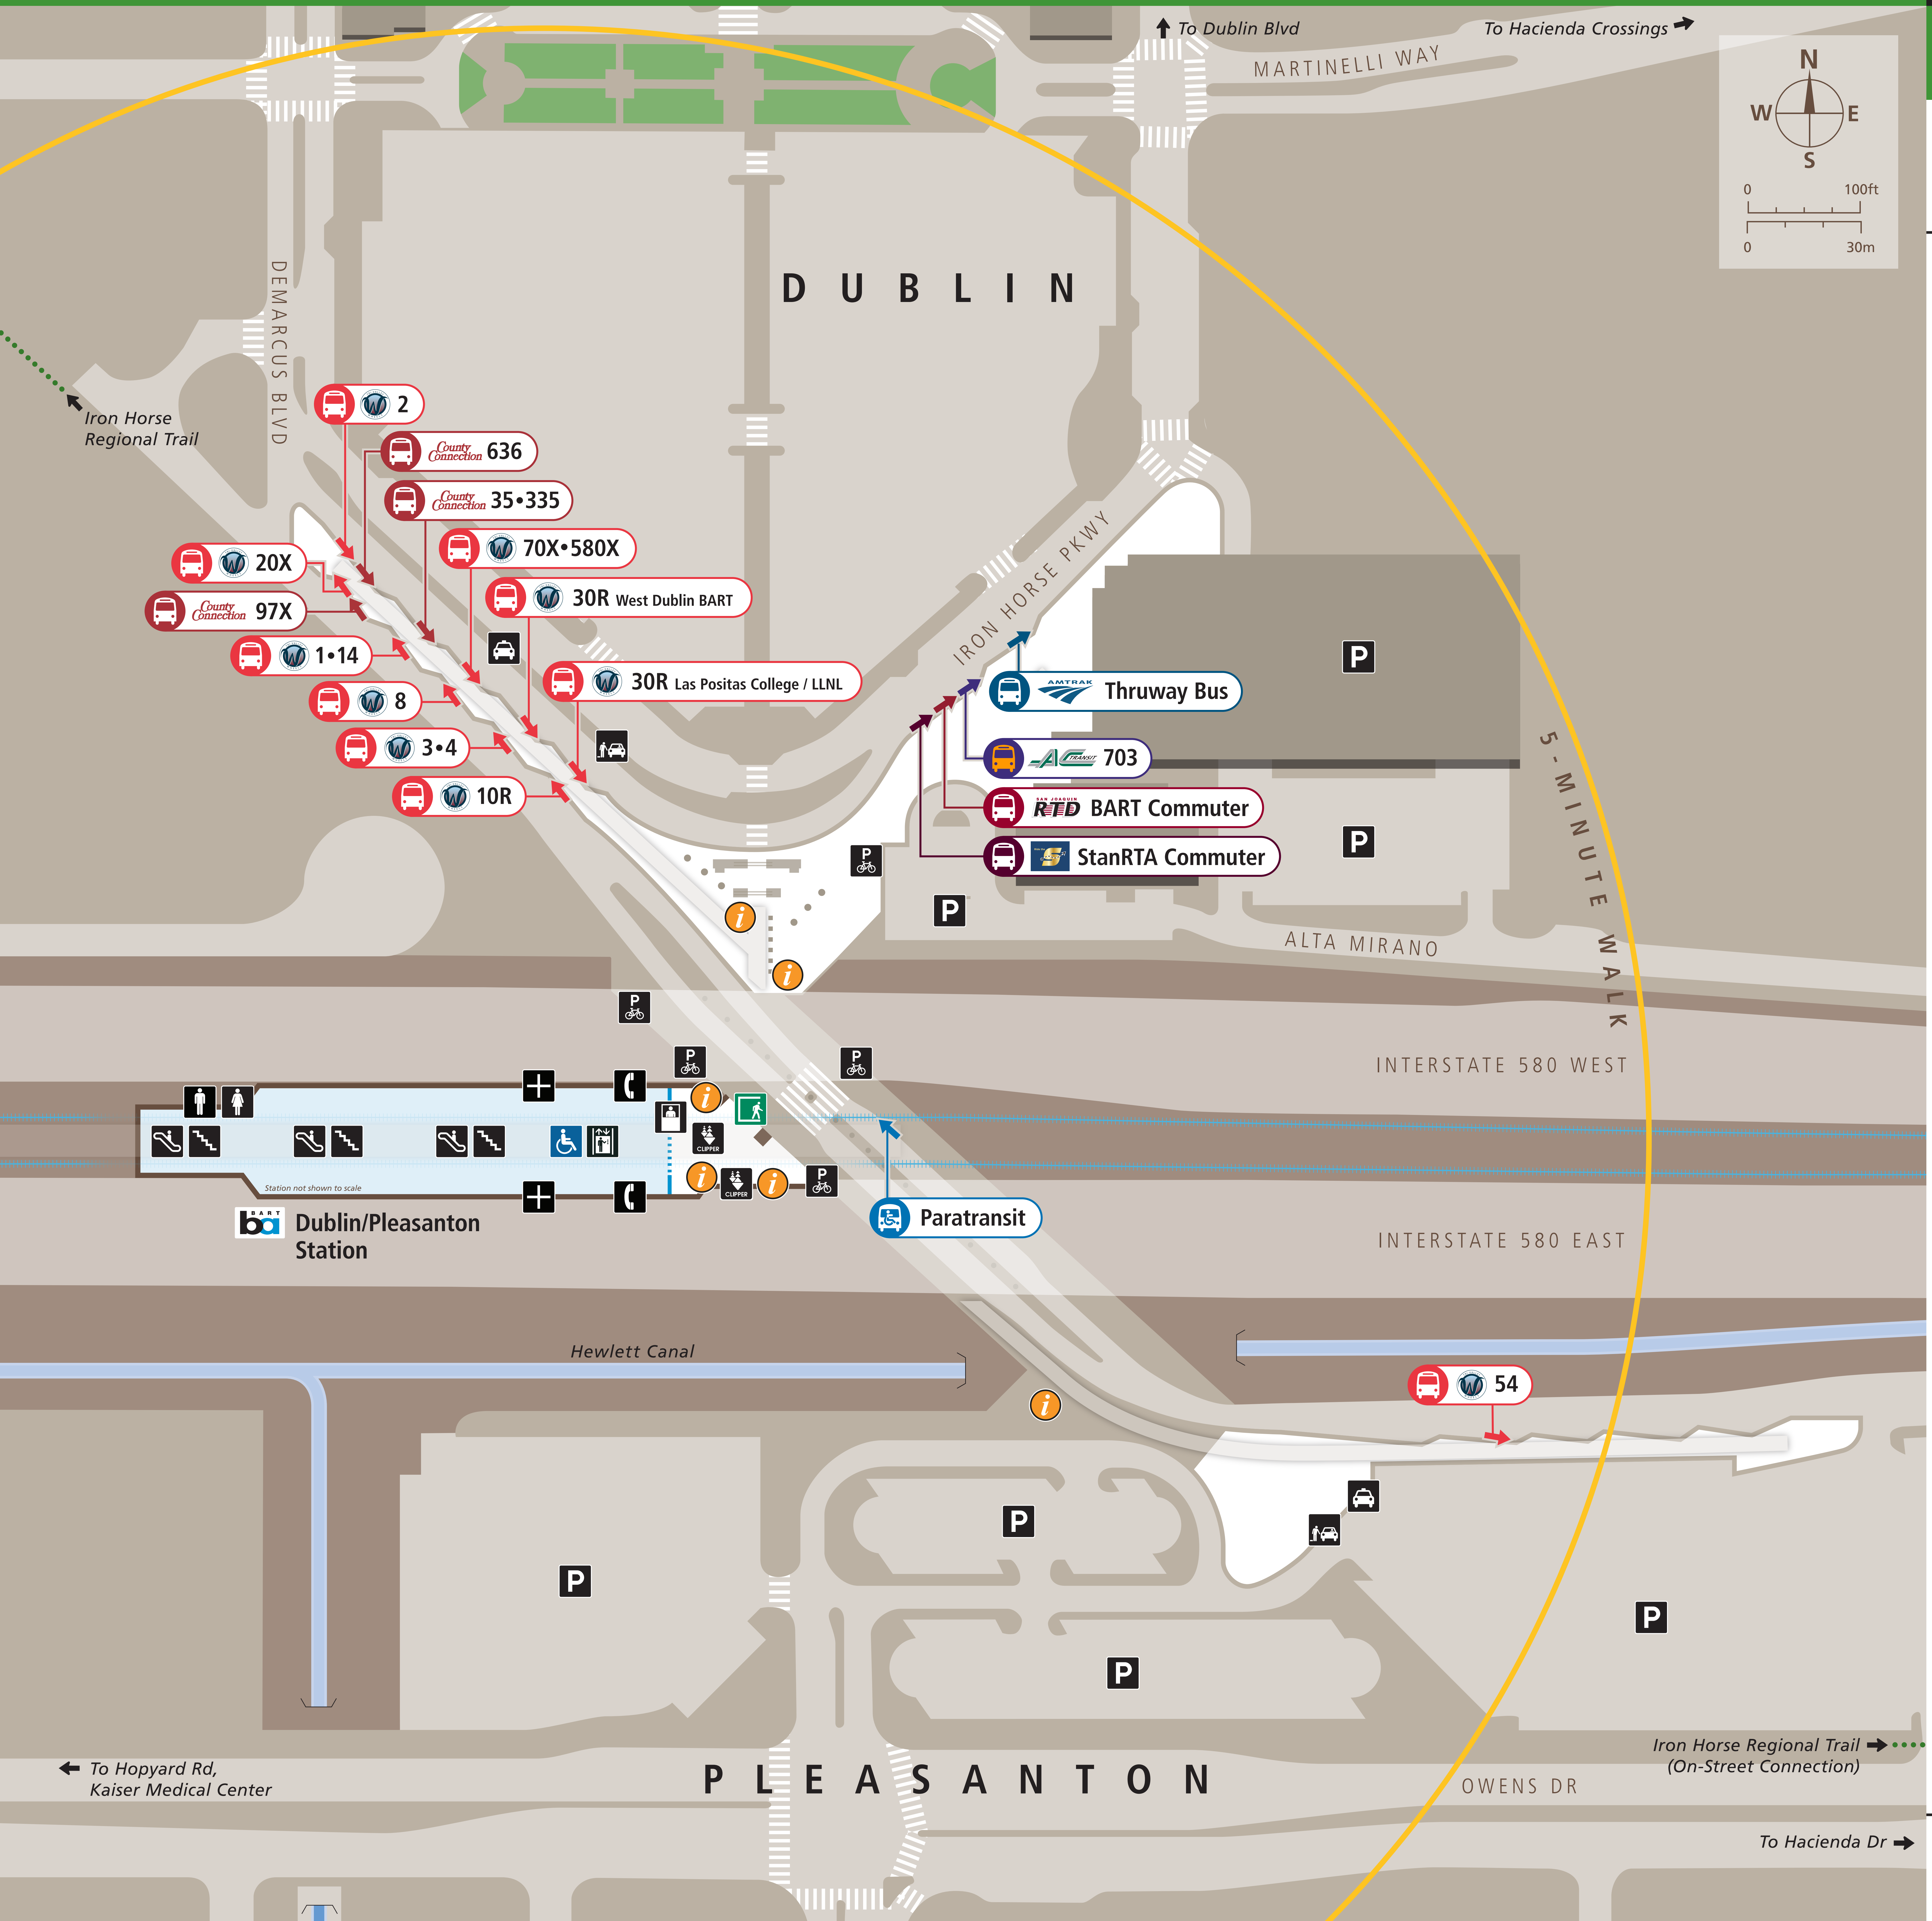

Transit Stops

Paradas del tránsito

公車站地圖

Transit Information

Dublin/Pleasanton Station

Map Key

- ★ You Are Here
- 5-Minute Walk
  1000ft/305m Radius
- Bus
- Transit Stop
- BART Parking
- Bike Parking
- Elevator
- Escalator
- Passenger Pick-up/Drop-off
- Restrooms
- Stairs
- Station Agent Booth
- Station Entrance/Exit
- Taxi Stand
- Telephone
- Ticket Vending:
  - Clipper/Add Cash Value
  - Addfare
- Transit Information

Transit Lines

- **County Connection**
  - 35 San Ramon TC via Daugherty Valley
  - 97X Bishop Ranch
  - 335 San Ramon TC via Daugherty Valley
- **San Joaquin RTD**
  - BART Commuter Stockton-Downtown TC
- **Stanislaus Regional Transit Authority (StanRTA)**
  - Route C Patterson / Turlock Transit Center
  - Commuter Modesto
- **Wheels**
- **Local Bus Lines**
  - 1 Santa Rita Jail
  - 3 Stoneridge Mall
  - 8 Hopyard Rd/First St
  - 10R Santa Rita Rd/Livermore Transit Center
  - 14 Outlets/Livermore Transit Center
  - 20X Livermore Transit Center/LLNL
  - 30R West Dublin BART
  - 30R Las Positas College/LLNL
  - 54 ACE
  - 70X Pleasant Hill BART/Walnut Creek BART
- **Early Bird Express**
  - 703 San Francisco, Salesforce Transit Center

Call 511 | 511.org

Dublin/Pleasanton Station

Paratransit

54

To Hopyard Rd, Kaiser Medical Center

Iron Horse Regional Trail (On-Street Connection)

To Hacienda Dr