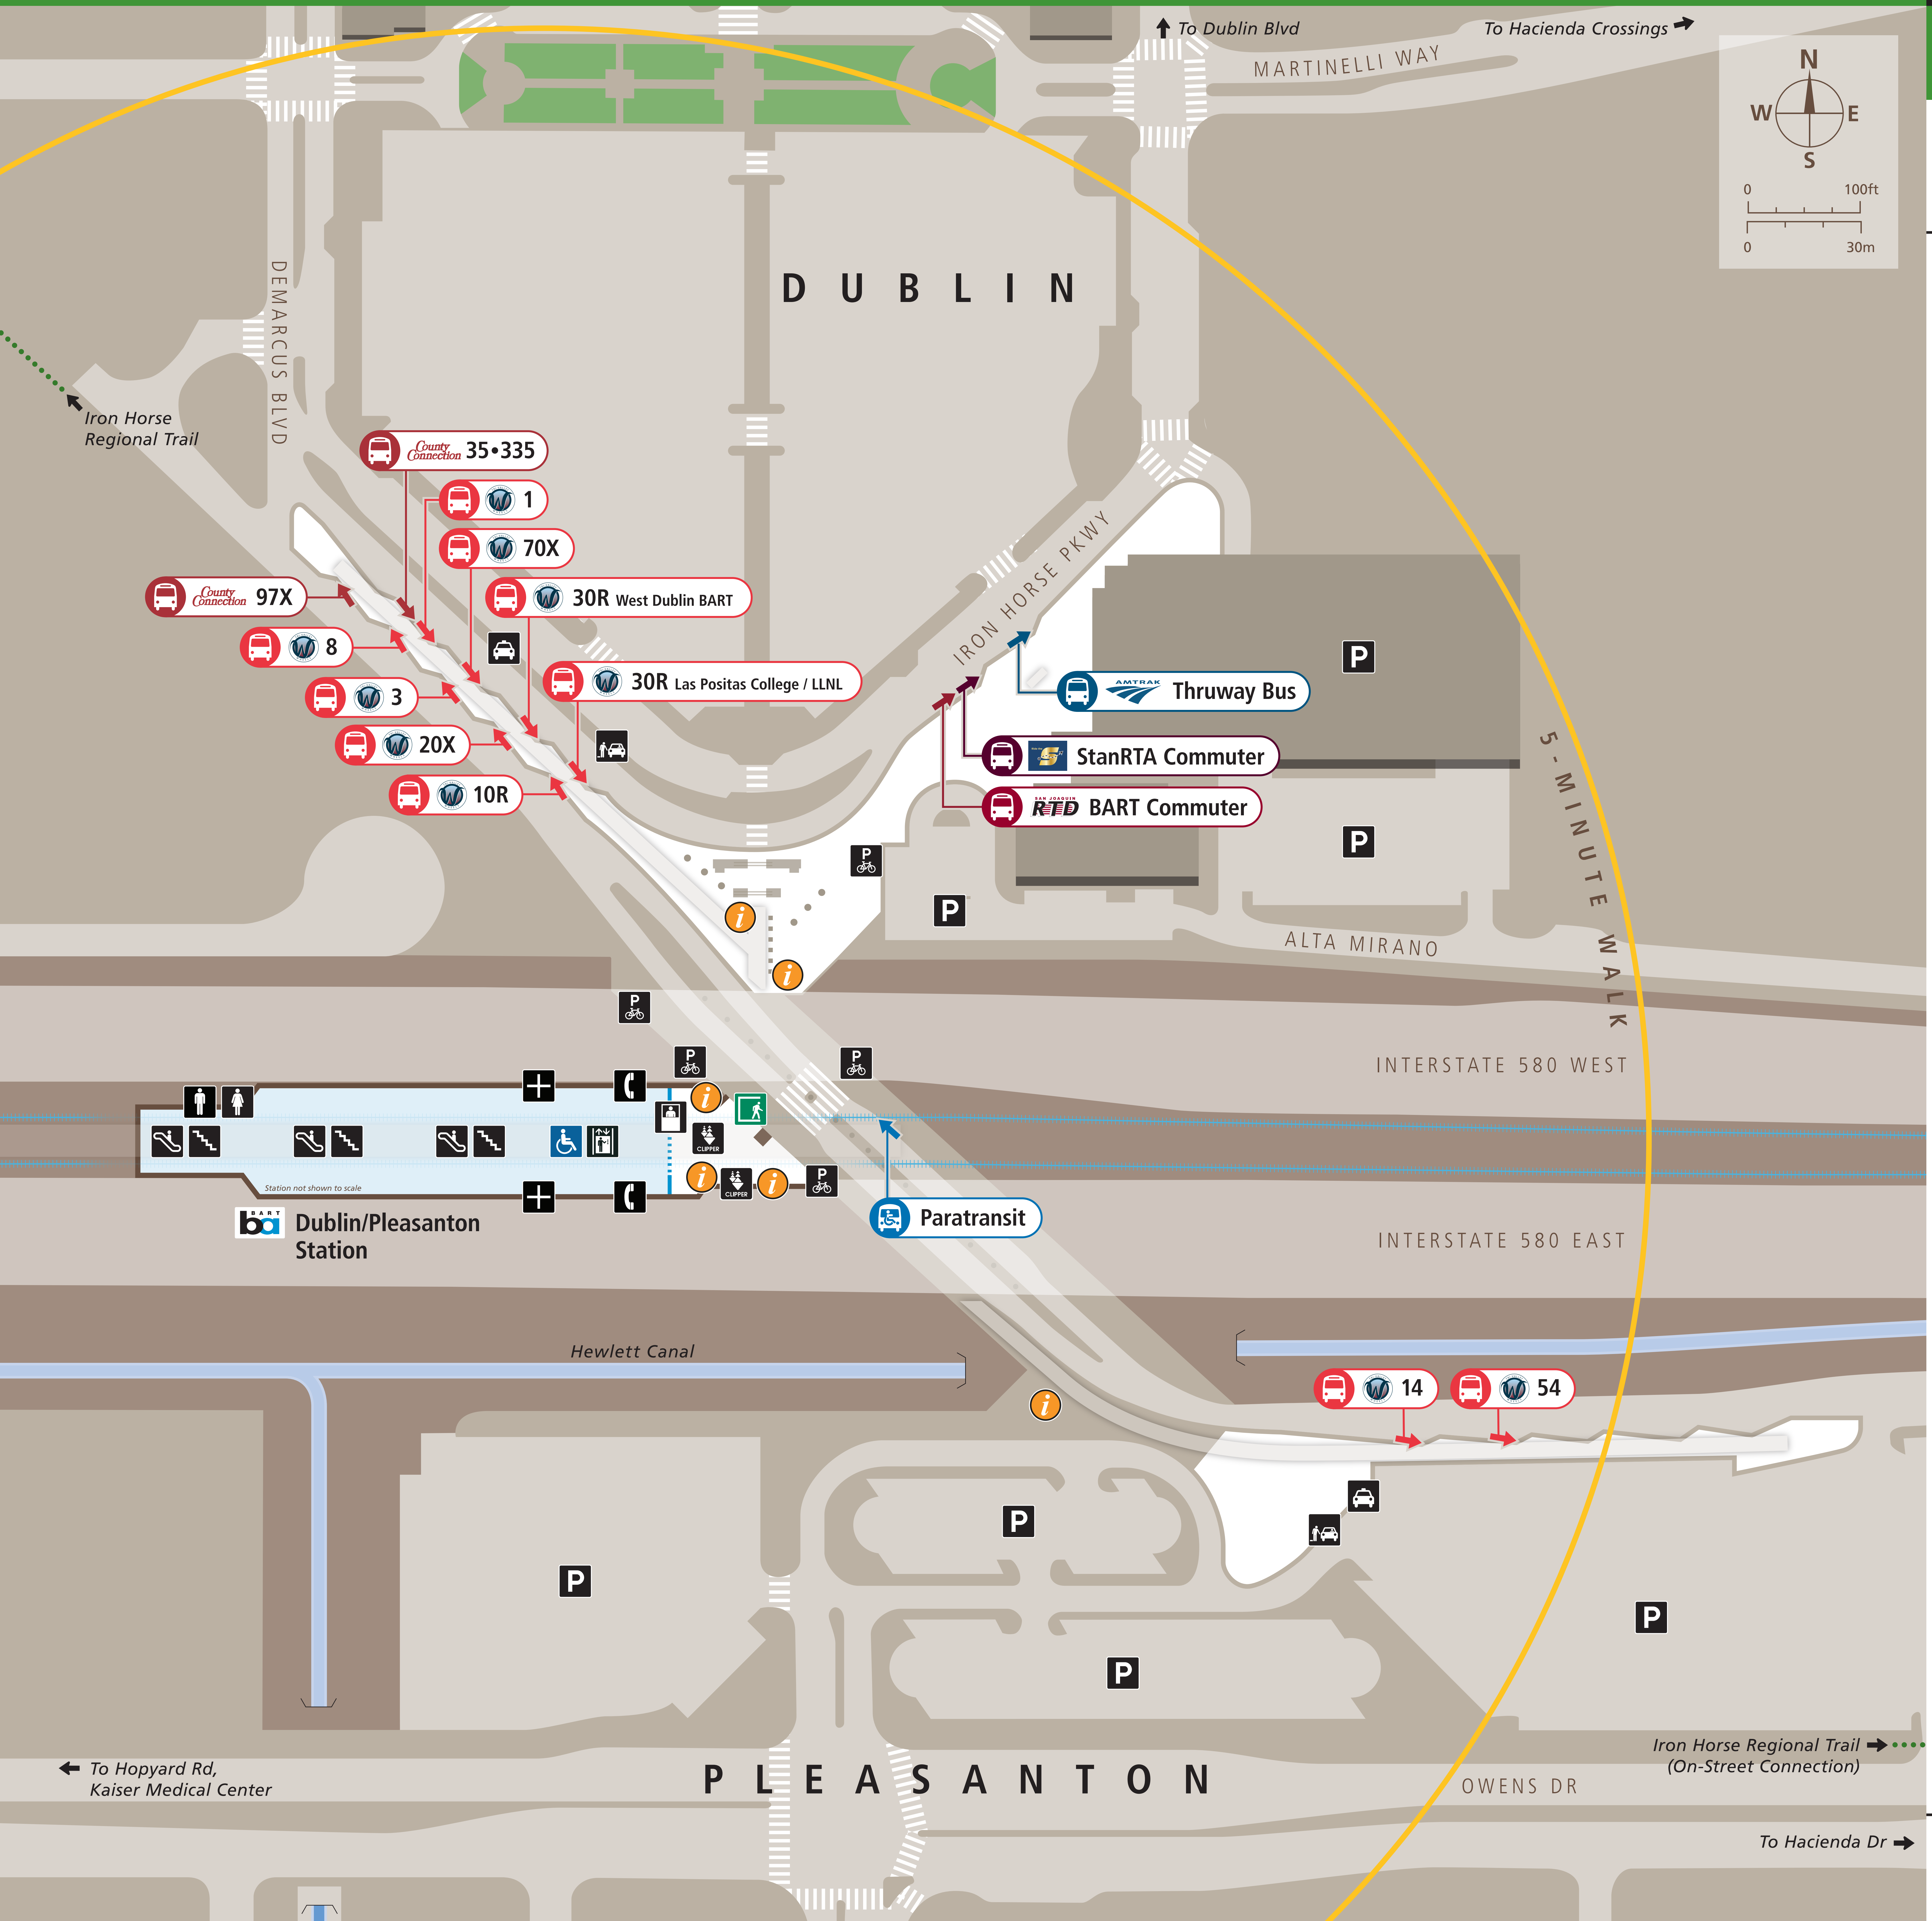

Transit Stops

Paradas del tránsito

公車站地圖

Transit Information

Dublin/Pleasanton Station

Map Key

- ★ You Are Here
- 5-Minute Walk
  1000ft/305m Radius
- Bus
- Transit Stop
- BART Parking
- Bike Parking
- Elevator
- Escalator
- Passenger Pick-up/Drop-off
- Restrooms
- Stairs
- Station Agent Booth
- Station Entrance/Exit
- Taxi Stand
- Telephone
- Ticket Vending:
  - Clipper/Add Cash Value
  - Addfare
- Transit Information

Transit Lines

- **County Connection**
  - 35 San Ramon TC via Daugherty Valley
  - 97X Bishop Ranch
  - 335 San Ramon TC via Daugherty Valley
- **San Joaquin RTD**
  - BART Commuter Stockton-Downtown TC
- **Stanislaus Regional Transit Authority (StanRTA)**
  - Route C Patterson / Turlock Transit Center
  - Commuter Modesto
- **Wheels**
- **Local Bus Lines**
  - 1 Santa Rita Jail
  - 3 Stoneridge Mall
  - 8 Hopyard Rd/First St
  - 10R Santa Rita Rd/Livermore Transit Center
  - 14 Outlets/Livermore Transit Center
  - 20X Livermore Transit Center/LLNL
  - 30R West Dublin BART
  - 30R Las Positas College/LLNL
  - 54 ACE
  - 70X Pleasant Hill BART/Walnut Creek BART

Call 511 | 511.org

← To Hopyard Rd, Kaiser Medical Center

Iron Horse Regional Trail (On-Street Connection) →

To Hacienda Dr →