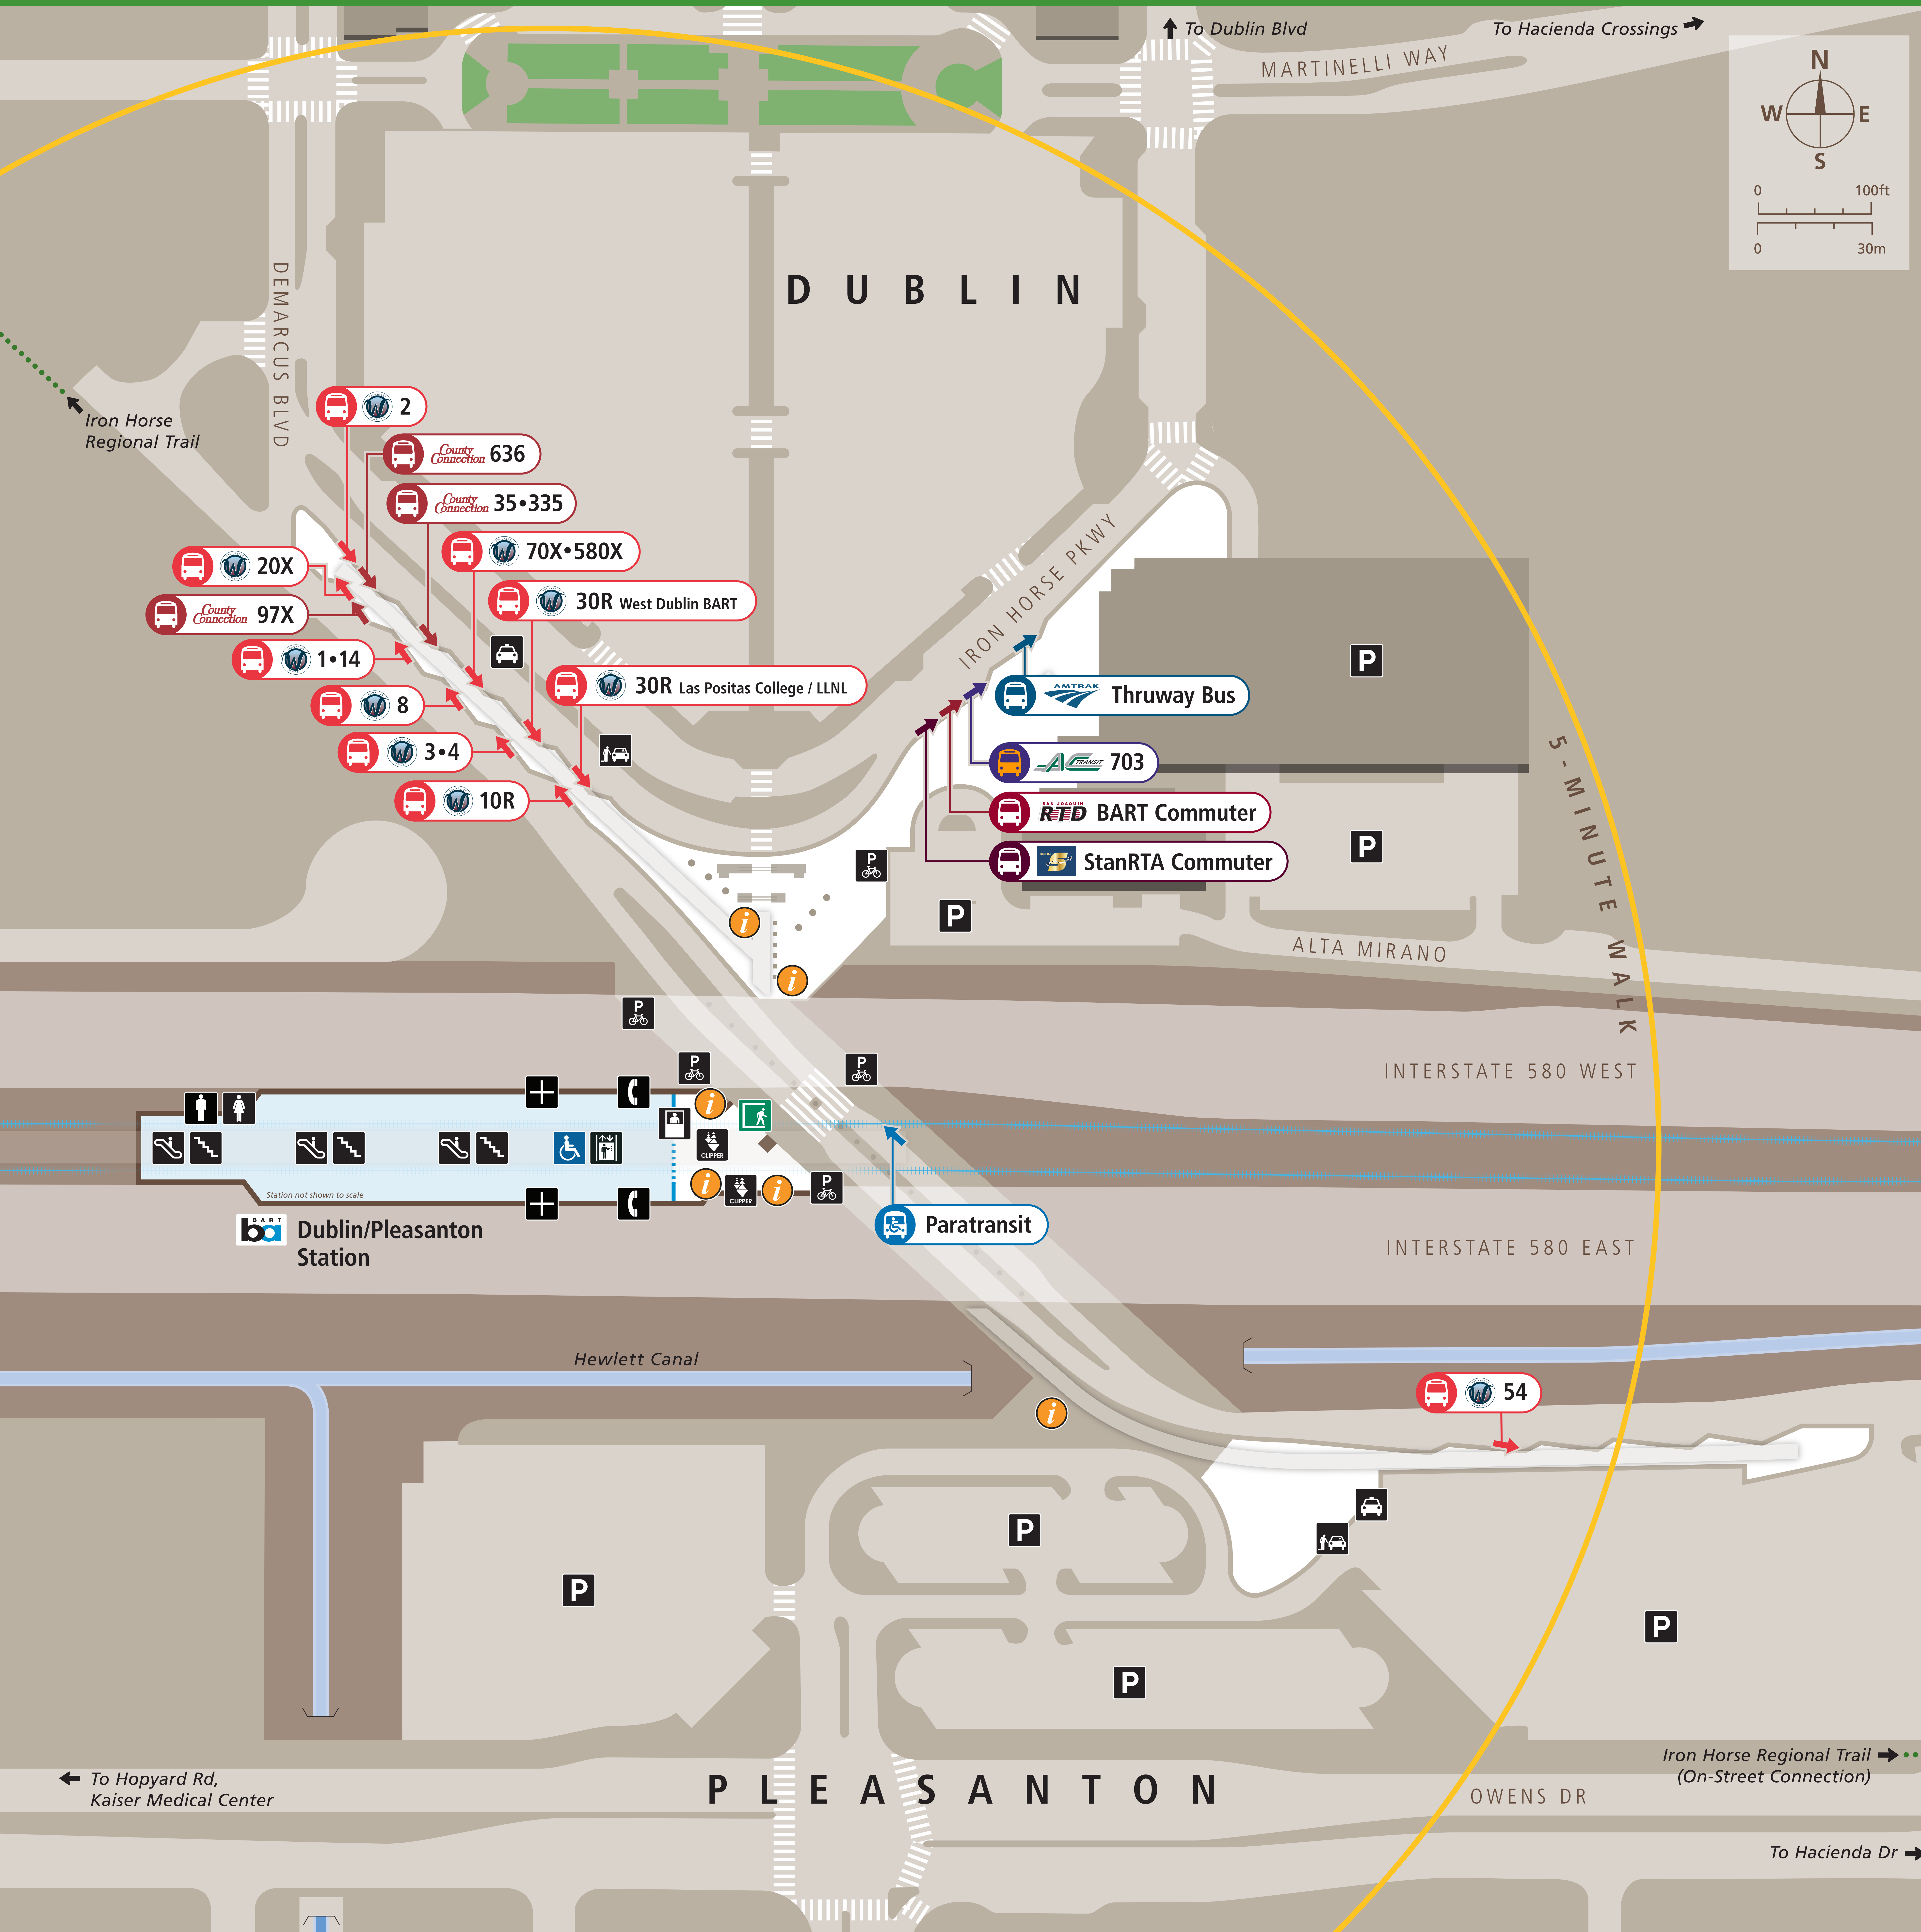

Transit Stops

Paradas del tránsito

公車站地圖

Transit Information

Dublin/Pleasanton Station

Map Key

- ★ You Are Here
- 5-Minute Walk
  1000ft/305m Radius
- Bus
- Transit Stop
- BART Parking
- Bike Parking
- Elevator
- Escalator
- Passenger Pick-up/Drop-off
- Restrooms
- Stairs
- Station Agent Booth
- Station Entrance/Exit
- Taxi Stand
- Telephone
- Ticket Vending:
  - Clipper/Add Cash Value
  - Addfare
- Transit Information

Transit Lines

- **County Connection**
  - 35 San Ramon TC via Daugherty Valley
  - 97X Bishop Ranch
  - 335 San Ramon TC via Daugherty Valley
- **San Joaquin RTD**
  - BART Commuter Stockton-Downtown TC
- **Stanislaus Regional Transit Authority (StanRTA)**
  - Route C Patterson / Turlock Transit Center
  - Commuter Modesto
- **Wheels**
- **Local Bus Lines**
  - 1 Santa Rita Jail
  - 3 Stoneridge Mall
  - 8 Hopyard Rd/First St
  - 10R Santa Rita Rd/Livermore Transit Center
  - 14 Outlets/Livermore Transit Center
  - 20X Livermore Transit Center/LLNL
  - 30R West Dublin BART
  - 30R Las Positas College/LLNL
  - 54 ACE
  - 70X Pleasant Hill BART/Walnut Creek BART
- **Early Bird Express**
  - 703 San Francisco, Salesforce Transit Center

Call 511 | 511.org

Revised March 14, 2024

← To Hopyard Rd, Kaiser Medical Center

Iron Horse Regional Trail (On-Street Connection) →

To Hacienda Dr →