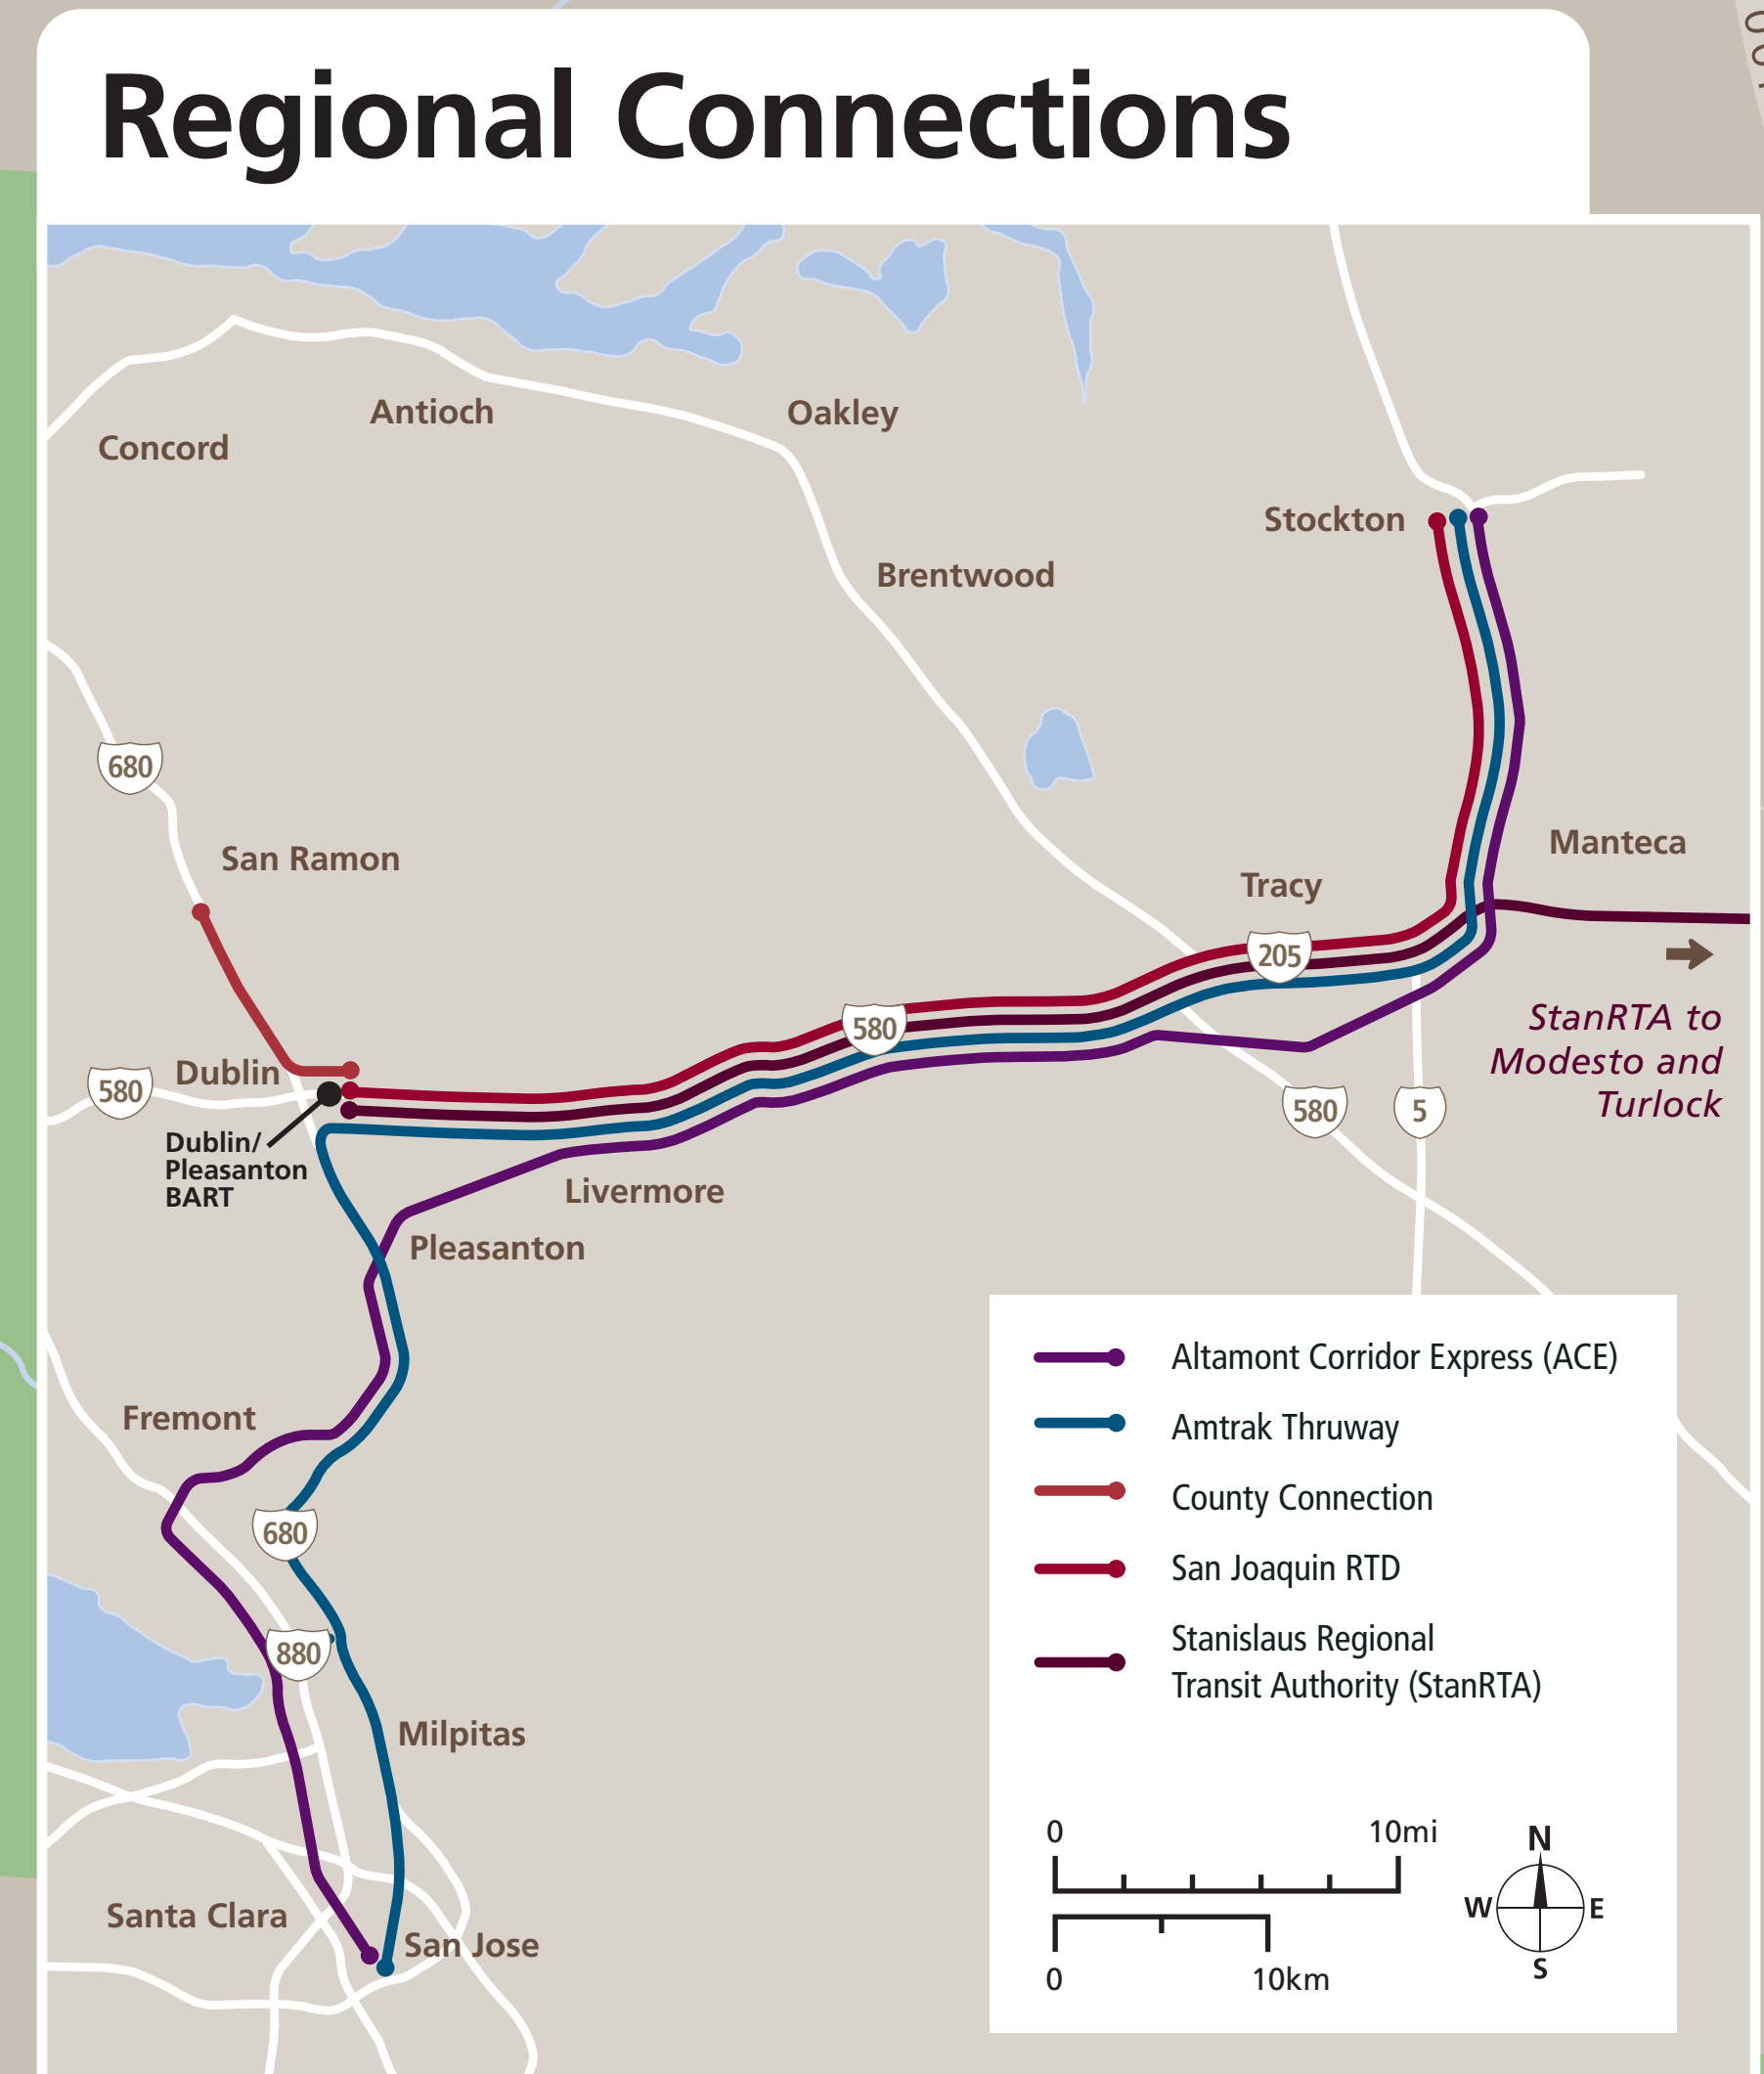

Call 511 | 511.org