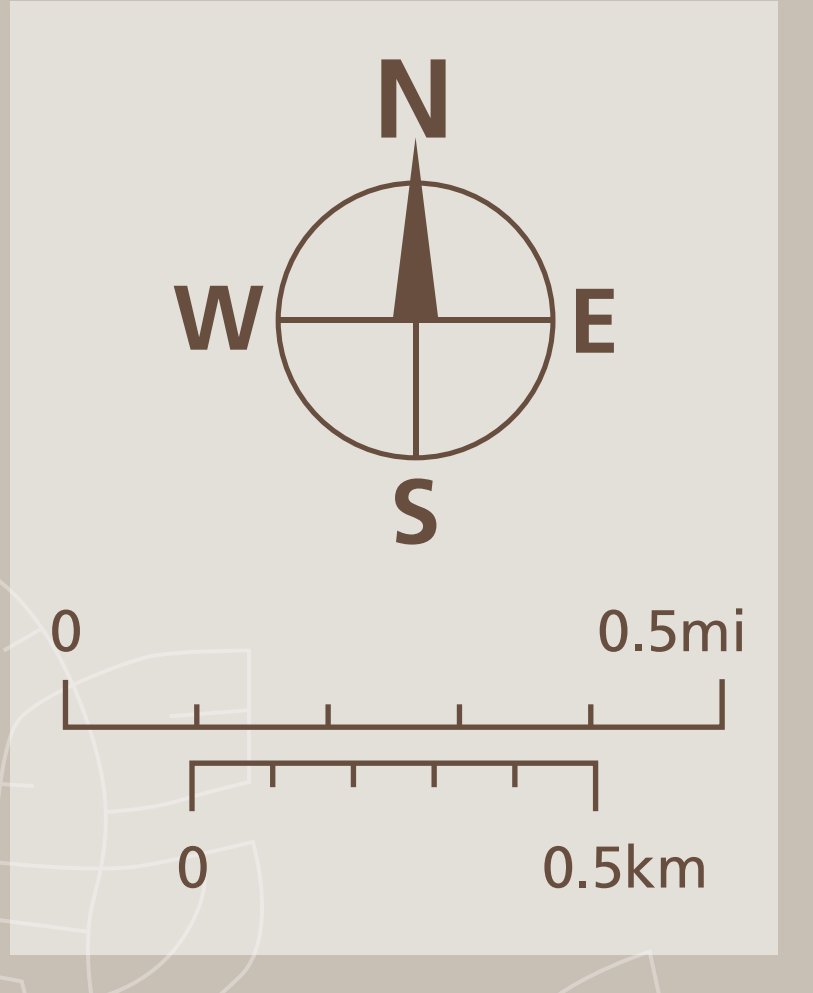

Transit Routes

Rutas del tránsito

公車路線圖

Transit Information

Dublin/Pleasanton Station

Map Key

- You Are Here
- 5-Minute Walk
  1000ft/305m Radius
- BART
- ACE
- County Connection
- San Joaquin RTD
- Stanislaus Regional Transit Authority
- Wheels
- Route Terminus
- Shared Use Bicycle & Pedestrian Path or Trail
- On-Street Bicycle Connection (Future Trail)

This map does not show all commuter, express, special event, or all-night routes. Service may vary with time of day or day of week. Service changes may have occurred since printing. Please consult transit agency schedule or contact 511 for more information.

Dublin/Pleasanton Station
5801 Owens Drive, Pleasanton

1 2 3 4 8 10R 14 20X 30R 54 70X 580X
35 97X 335
RTD
StanRTA
BART

West Dublin/Pleasanton BART
6501 Golden Gate Drive, Dublin

3 4 30R 53 70X
BART

Pleasanton ACE

53 54 92X
ACE

Call 511 | 511.org