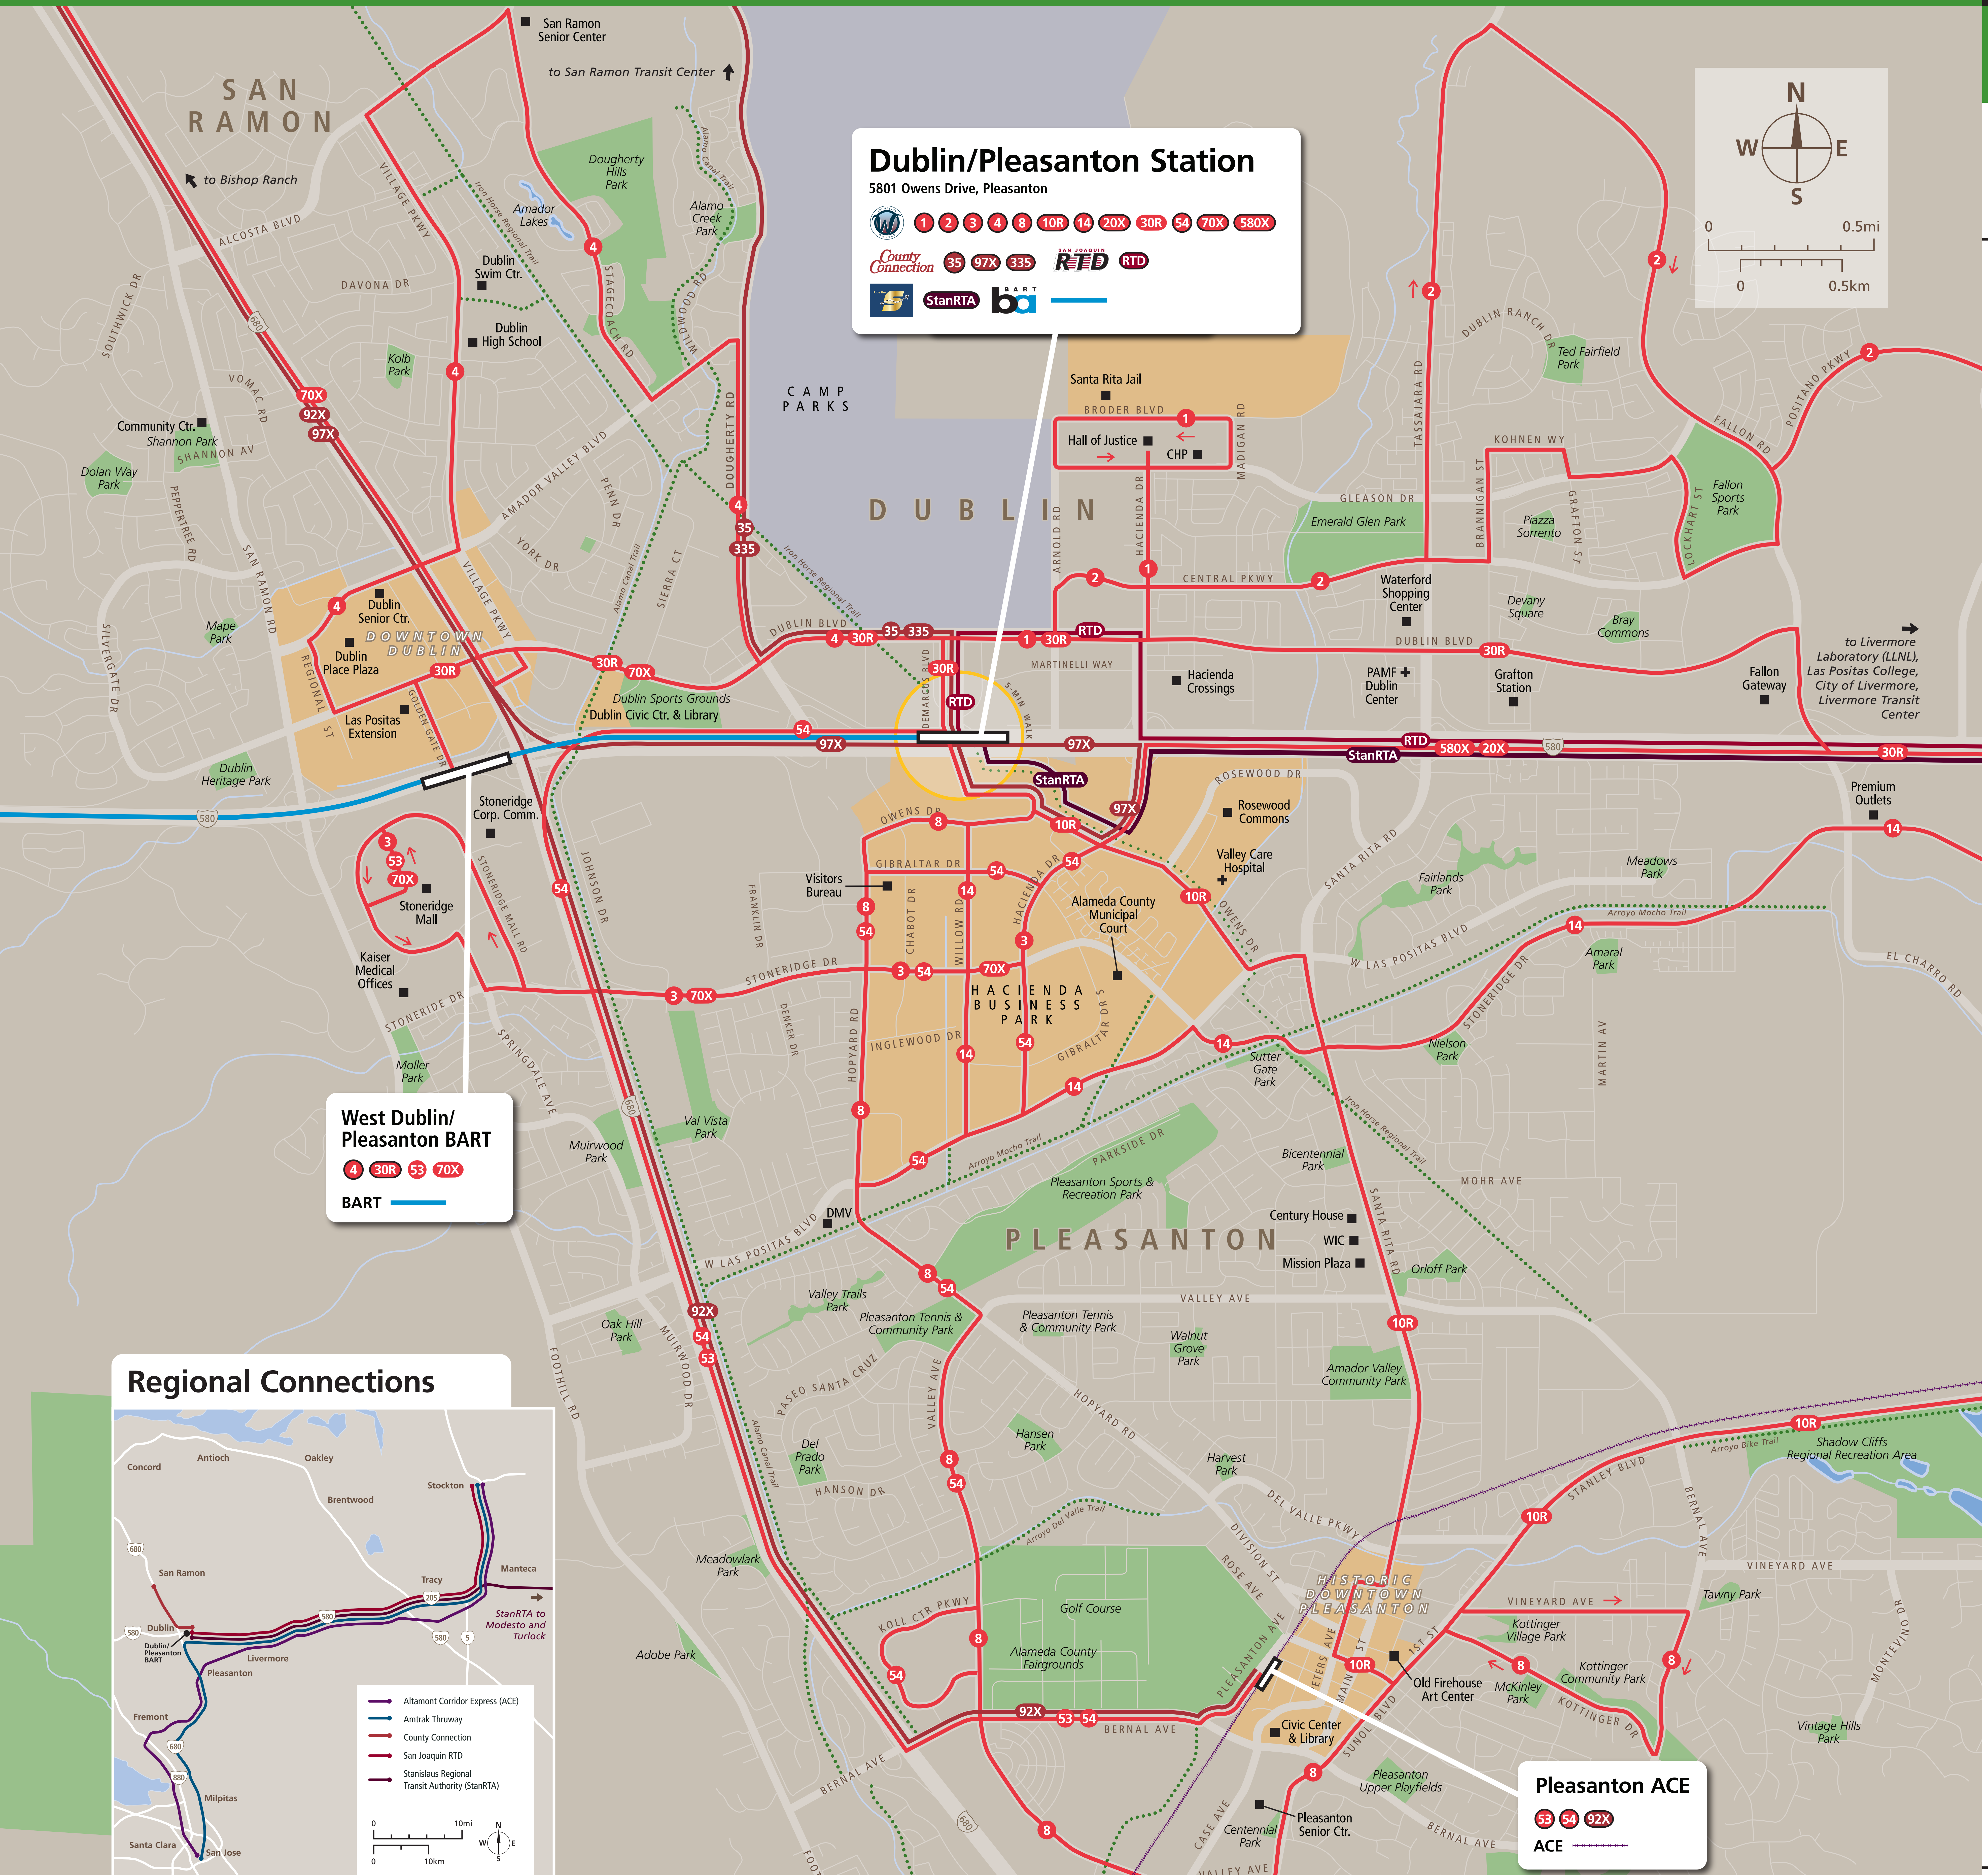

Transit Routes

Rutas del tránsito

公車路線圖

Transit Information

Dublin/Pleasanton Station

Map Key

- You Are Here
- 5-Minute Walk 1000ft/305m Radius
- BART
- ACE
- County Connection
- San Joaquin RTD
- Stanislaus Regional Transit Authority
- Wheels
- Route Terminus
- Shared Use Bicycle & Pedestrian Path or Trail
- On-Street Bicycle Connection (Future Trail)

This map does not show all commuter, express, special event, or all-night routes. Service may vary with time of day or day of week. Service changes may have occurred since printing. Please consult transit agency schedule or contact 511 for more information.

Dublin/Pleasanton Station
5801 Owens Drive, Pleasanton

West Dublin/Pleasanton BART

BART

Pleasanton ACE

ACE