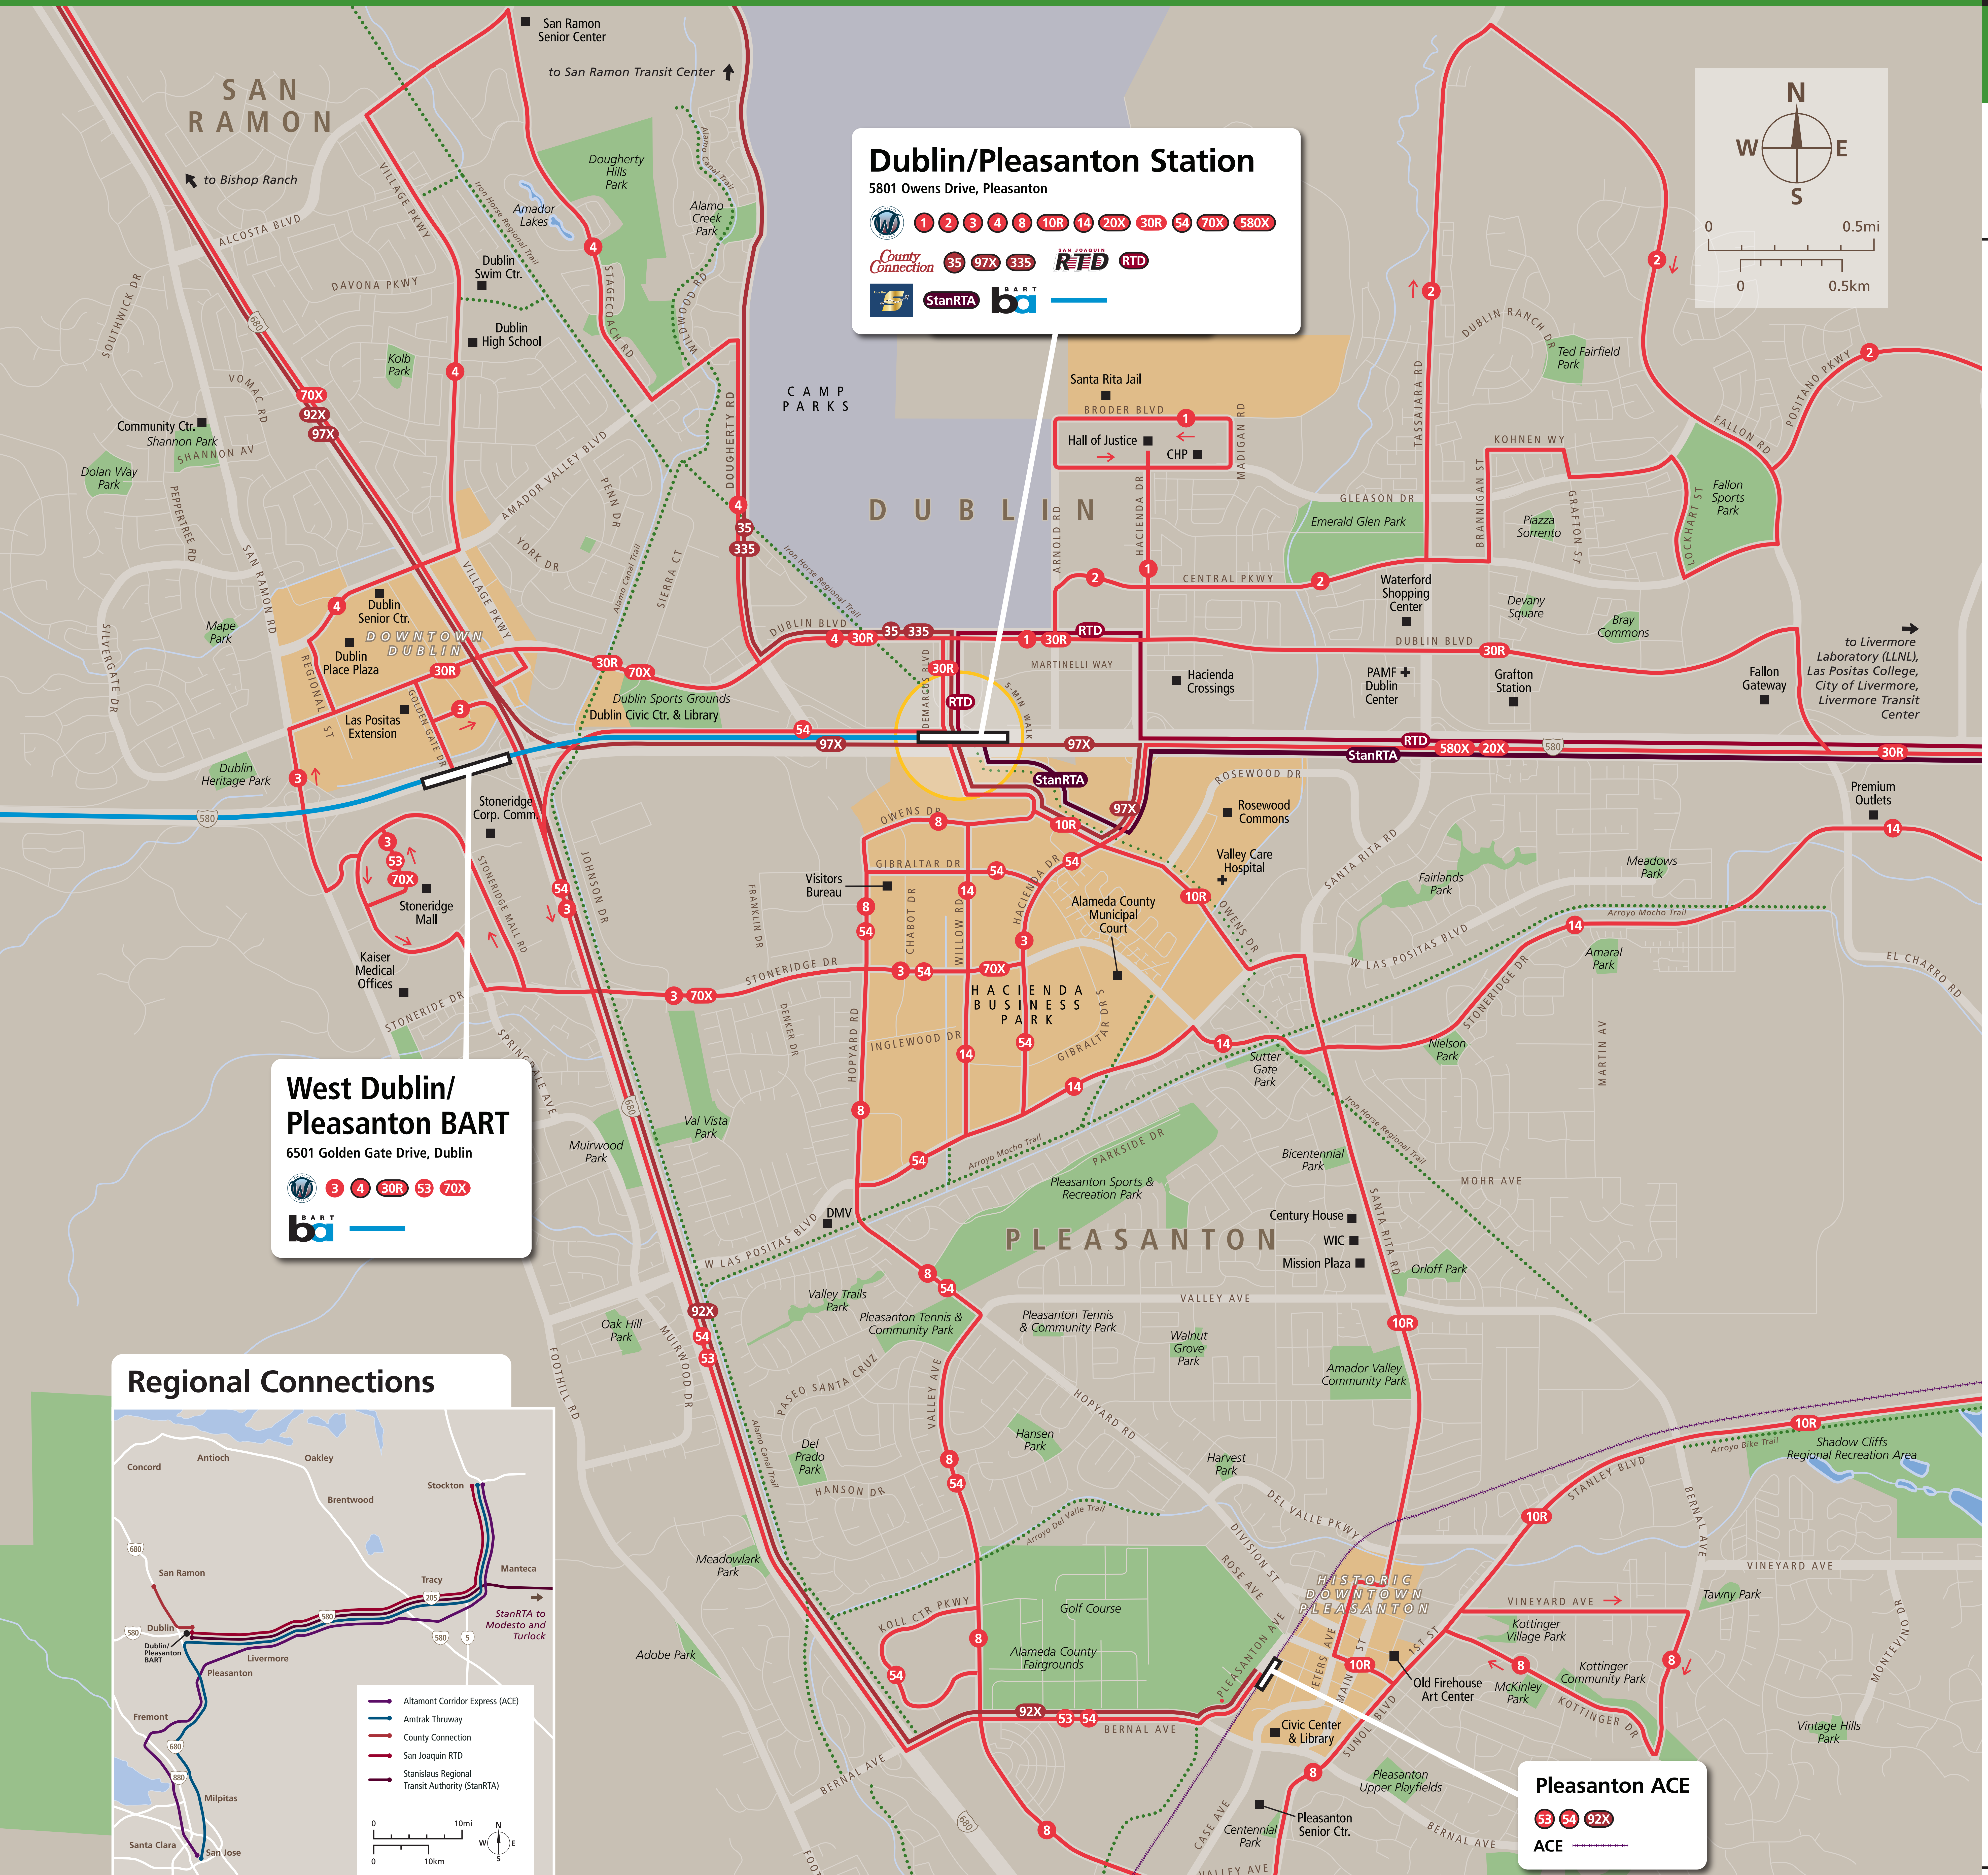

Transit Routes

Rutas del tránsito

公車路線圖

Transit Information

Dublin/Pleasanton Station

Map Key

- You Are Here
- 5-Minute Walk
  1000ft/305m Radius
- BART
- ACE
- County Connection
- San Joaquin RTD
- Stanislaus Regional Transit Authority
- Wheels
- Route Terminus
- Shared Use Bicycle & Pedestrian Path or Trail
- On-Street Bicycle Connection (Future Trail)

This map does not show all commuter, express, special event, or all-night routes. Service may vary with time of day or day of week. Service changes may have occurred since printing. Please consult transit agency schedule or contact 511 for more information.

Dublin/Pleasanton Station
5801 Owens Drive, Pleasanton

1 2 3 4 8 10R 14 20X 30R 54 70X 580X
35 97X 335
RTD
StanRTA
BART

West Dublin/Pleasanton BART
6501 Golden Gate Drive, Dublin

3 4 30R 53 70X
BART