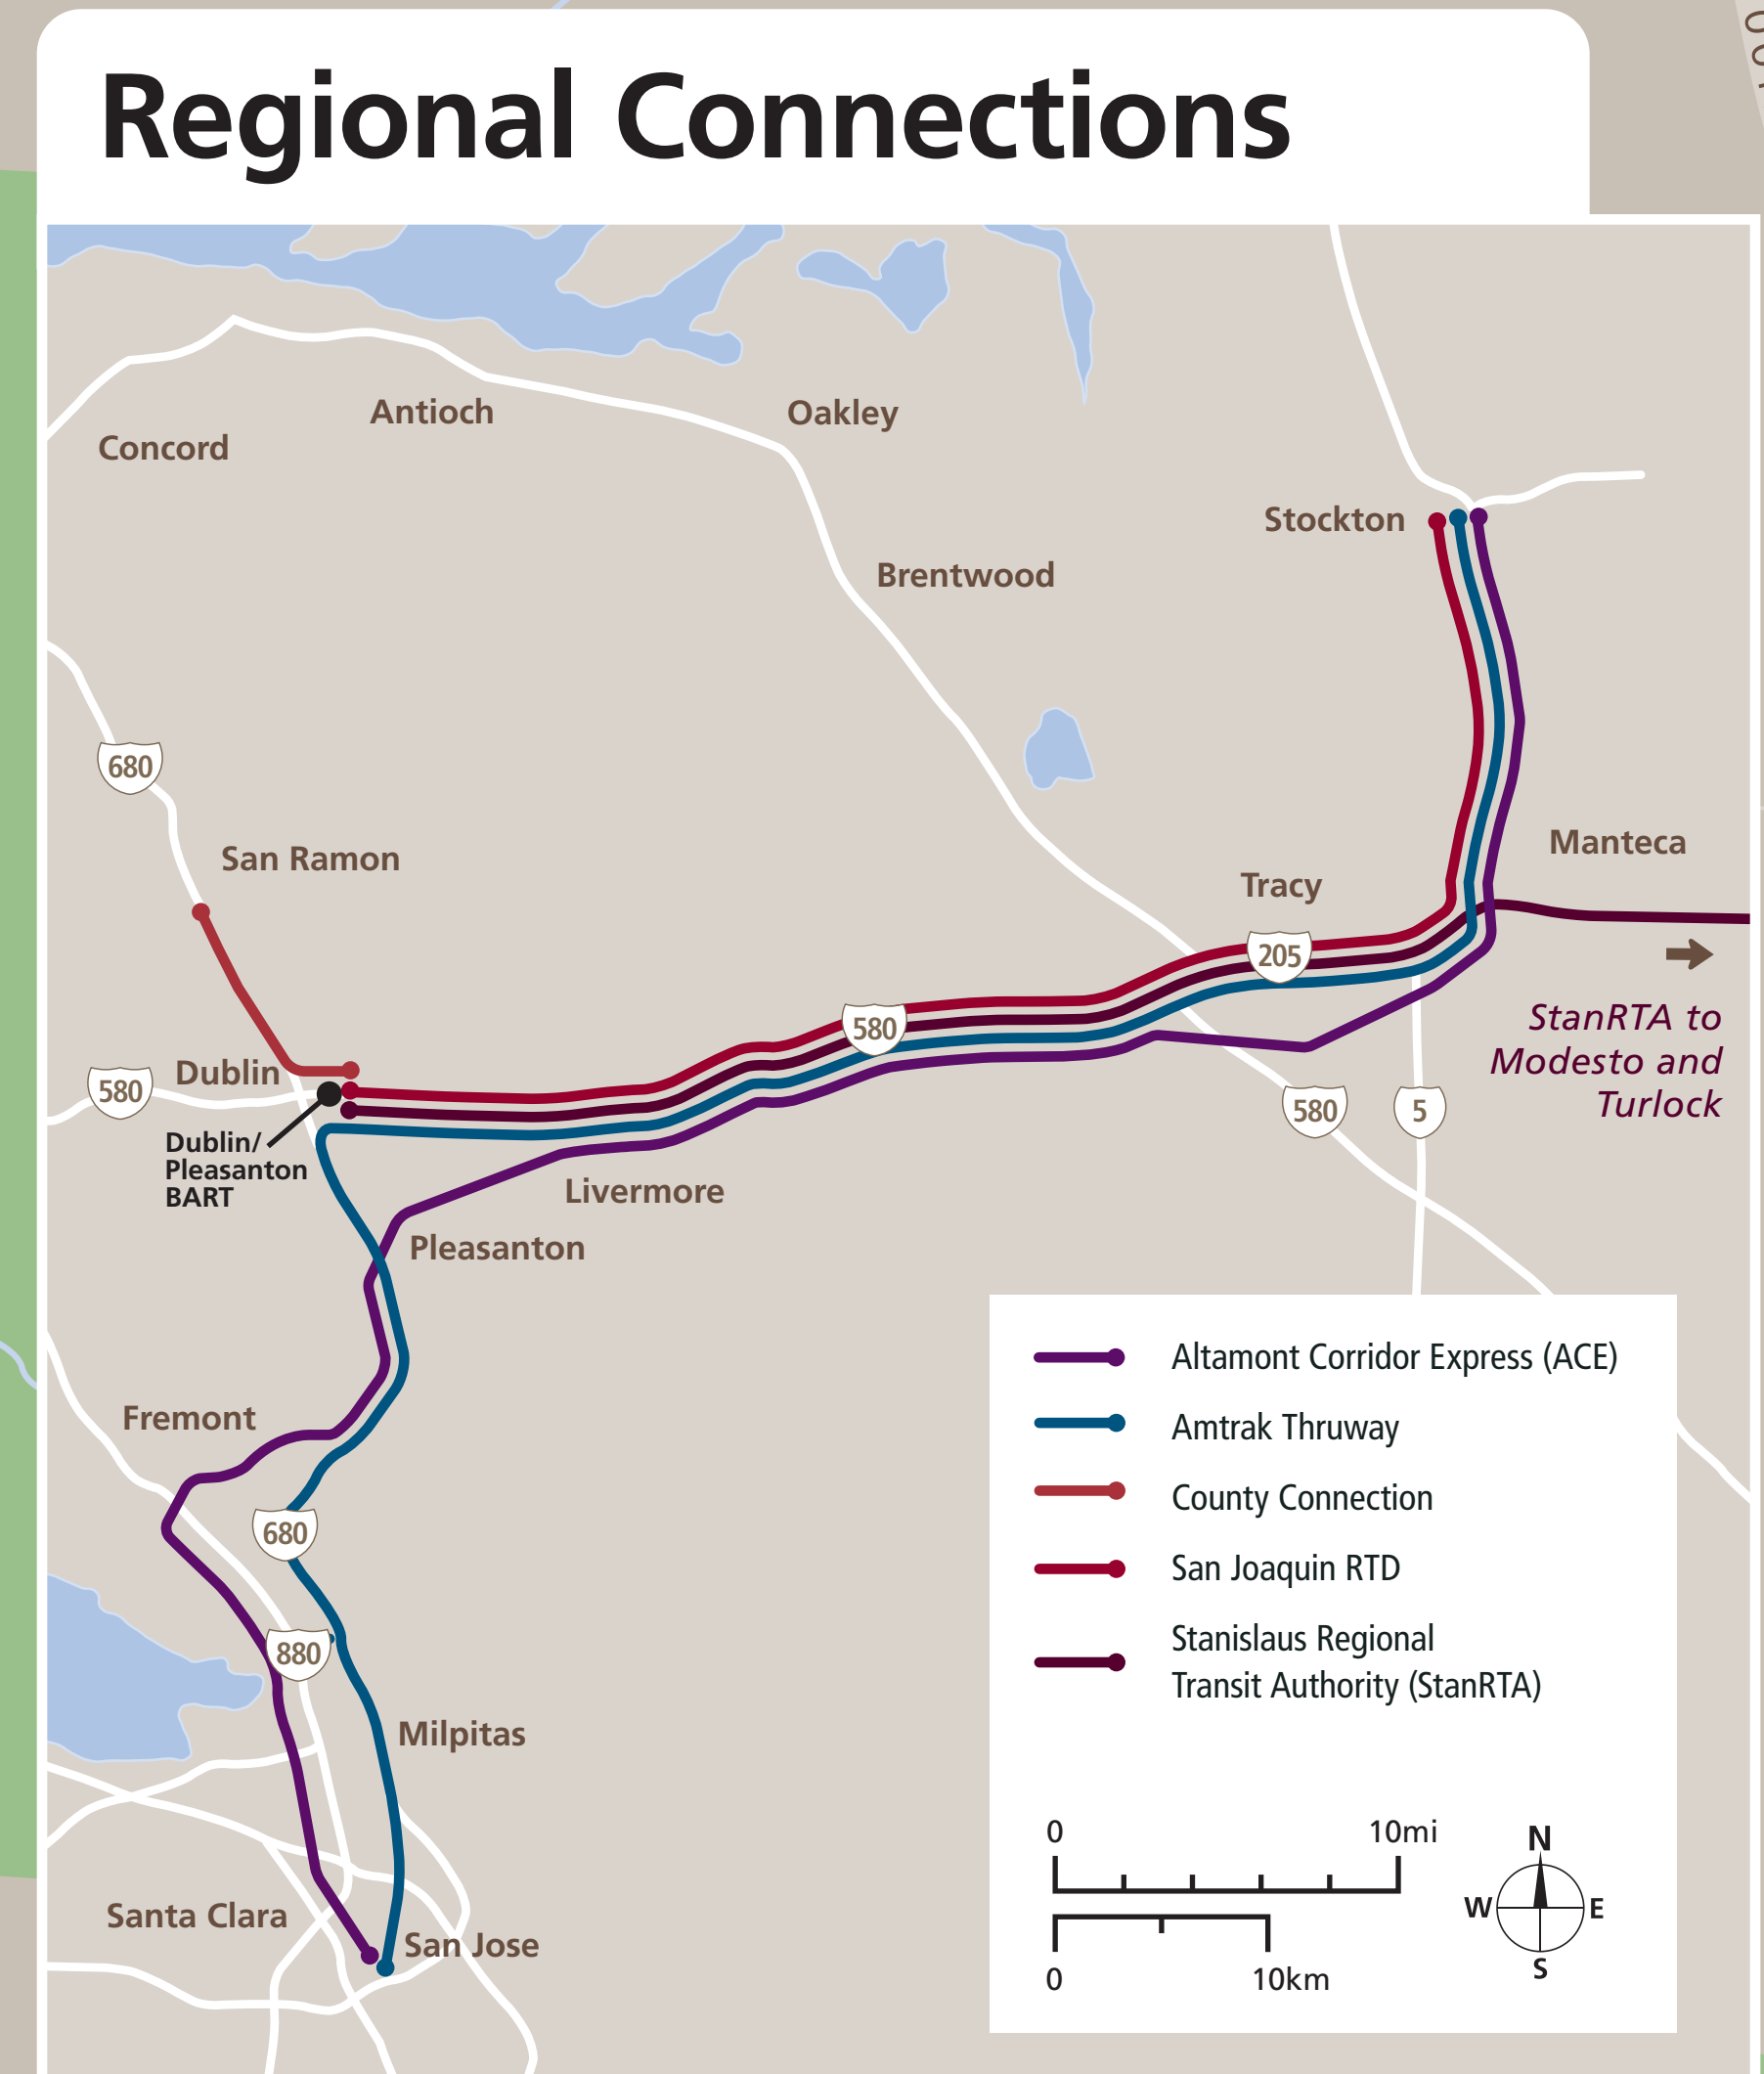

Pleasanton ACE

53 54 92X
ACE

Call 511 | 511.org