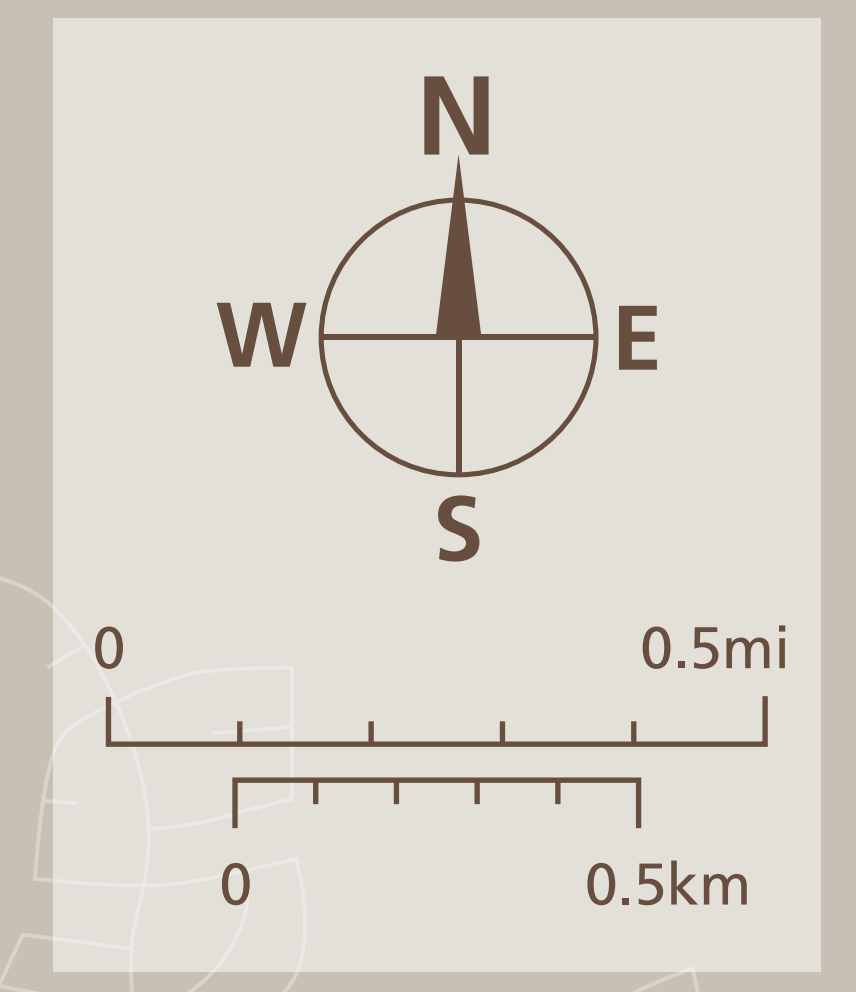

Transit Routes

Rutas del tránsito

公車路線圖

Transit Information

Dublin/Pleasanton Station

Map Key

- You Are Here
- 5-Minute Walk 1000ft/305m Radius
- BART
- ACE
- County Connection
- San Joaquin RTD
- Stanislaus Regional Transit Authority
- Wheels
- Route Terminus
- Shared Use Bicycle & Pedestrian Path or Trail
- On-Street Bicycle Connection (Future Trail)

This map does not show all commuter, express, special event, or all-night routes. Service may vary with time of day or day of week. Service changes may have occurred since printing. Please consult transit agency schedule or contact 511 for more information.

Dublin/Pleasanton Station
5801 Owens Drive, Pleasanton

West Dublin/Pleasanton BART
6501 Golden Gate Drive, Dublin

Pleasanton ACE
53 54 92X
ACE

Regional Connections

- Allamont Corridor Express (ACE)
- Amtrak Thruway
- County Connection
- San Joaquin RTD
- Stanislaus Regional Transit Authority (StanRTA)

Call 511 | 511.org