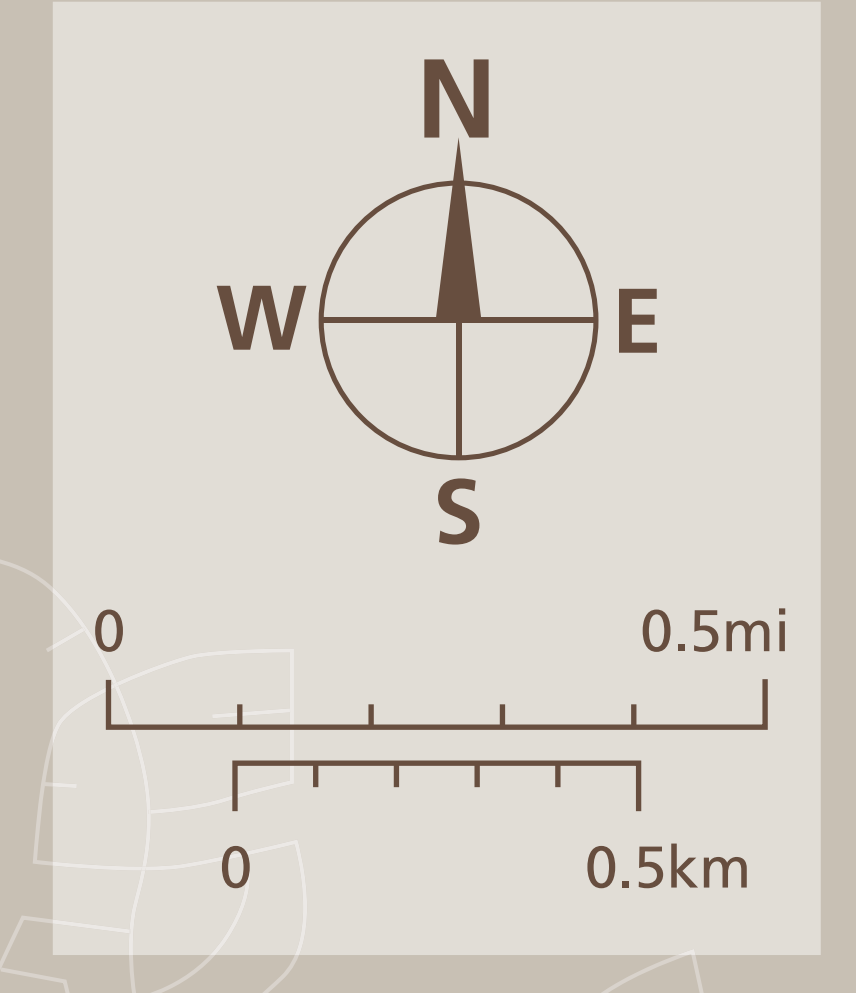

Transit Routes

Rutas del tránsito

公車路線圖

Transit Information

Dublin/Pleasanton Station

Map Key

- You Are Here
- 5-Minute Walk
  1000ft/305m Radius
- BART
- ACE
- County Connection
- San Joaquin RTD
- Stanislaus Regional Transit Authority
- Wheels
- Route Terminus
- Shared Use Bicycle & Pedestrian Path or Trail
- On-Street Bicycle Connection (Future Trail)

This map does not show all commuter, express, special event, or all-night routes. Service may vary with time of day or day of week. Service changes may have occurred since printing. Please consult transit agency schedule or contact 511 for more information.

Dublin/Pleasanton Station
5801 Owens Drive, Pleasanton

1 2 3 4 8 10R 14 20X 30R 54 70X 580X
35 97X 335
RTD
StanRTA
BART

West Dublin/Pleasanton BART
6501 Golden Gate Drive, Dublin

3 4 30R 53 70X
BART

Pleasanton ACE
53 54 92X
ACE

Regional Connections

- Altamont Corridor Express (ACE)
- Amtrak Thruway
- County Connection
- San Joaquin RTD
- Stanislaus Regional Transit Authority (StanRTA)

Scale: 0 to 10mi / 0 to 10km

Call 511 | 511.org