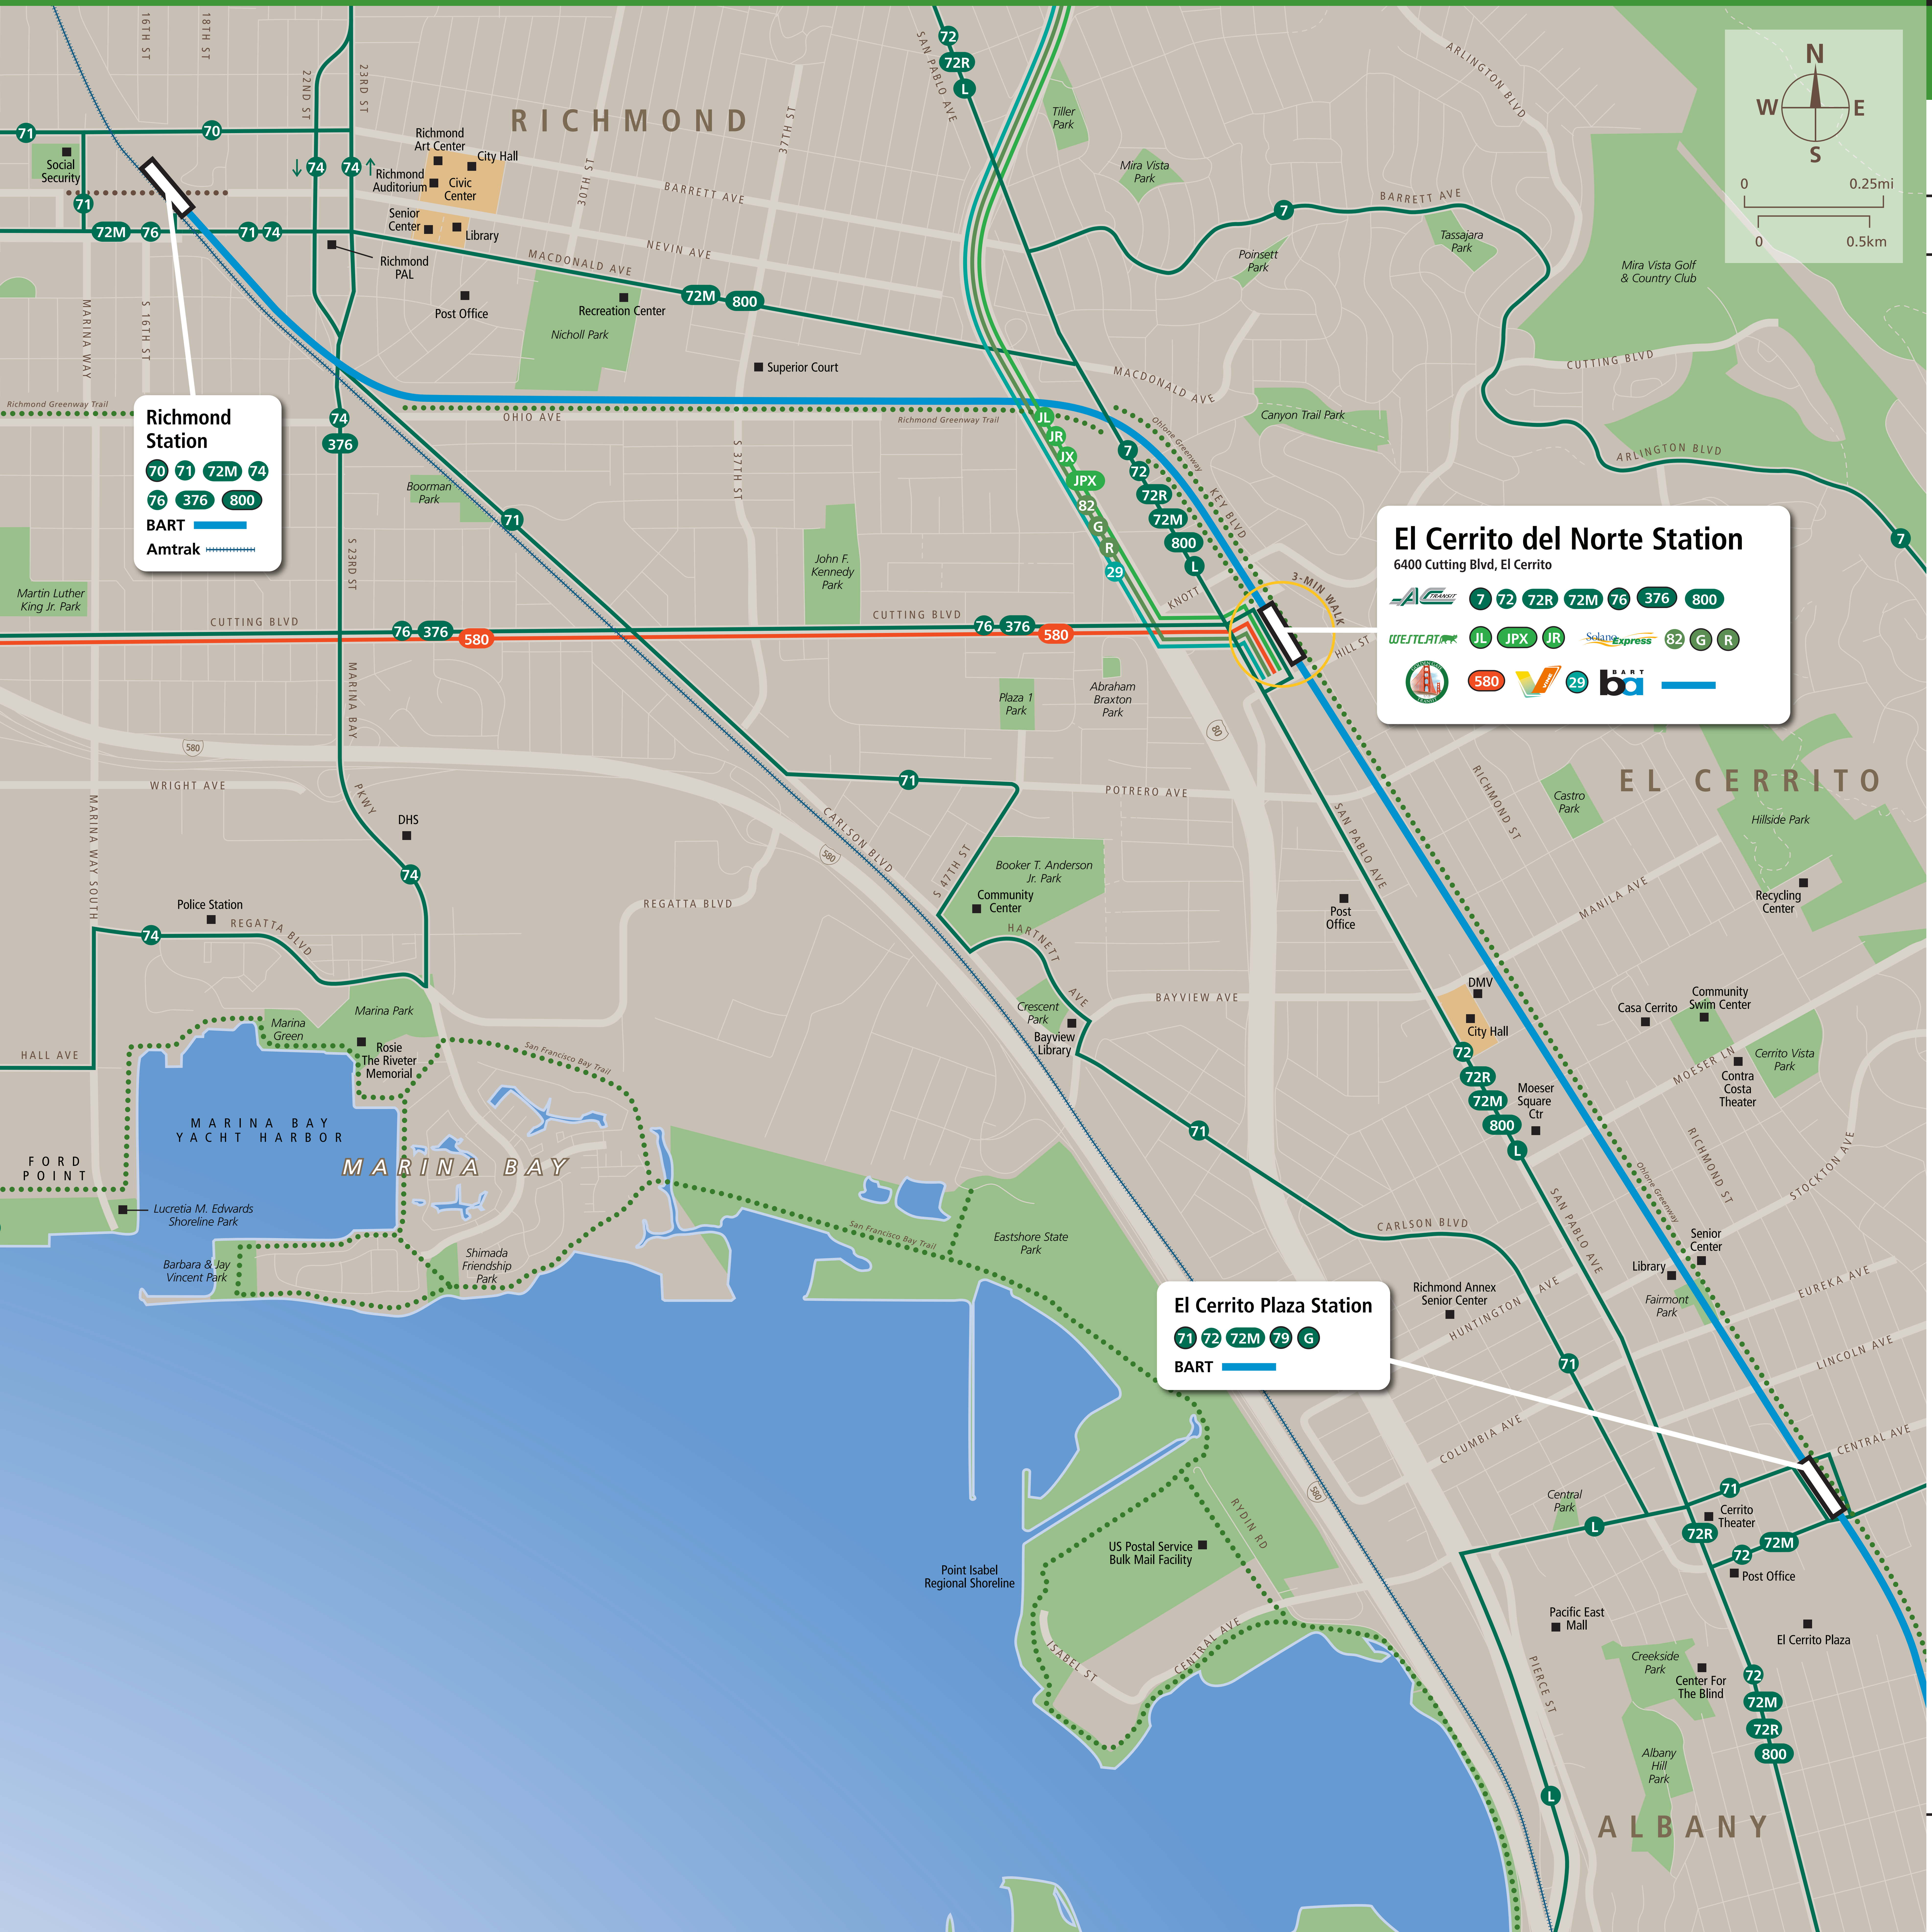

Transit Routes

Rutas del tránsito

公車路線圖

Transit Information

El Cerrito del Norte Station

El Cerrito

Map Key

- You Are Here
- 3-Minute Walk
500ft/150m Radius
- BART
- 76 AC Transit
- JR WestCAT
- 580 Golden Gate Transit
- R SolanoExpress
- 29 Napa VINE
- Amtrak
- 580 Route Terminus
- Shared Use Bicycle & Pedestrian Path or Trail
- Pedestrian Walkway

This map does not show all commuter, express, special event, or all-night routes. Service may vary with time of day or day of week. Service changes may have occurred since printing. Please consult transit agency schedule or contact 511 for more information.

Richmond Station

70 71 72M 74
76 376 800

BART

Amtrak

El Cerrito del Norte Station
6400 Cutting Blvd, El Cerrito

7 72 72R 72M 76 376 800

JL JPX JR SolanoExpress 82 G R

580 29 BART

El Cerrito Plaza Station

71 72 72M 79 G

BART

Call 511 | 511.org

Sponsored by the Metropolitan Transportation Commission in cooperation with AC Transit. Contact us at signcomments@bayareametro.gov.