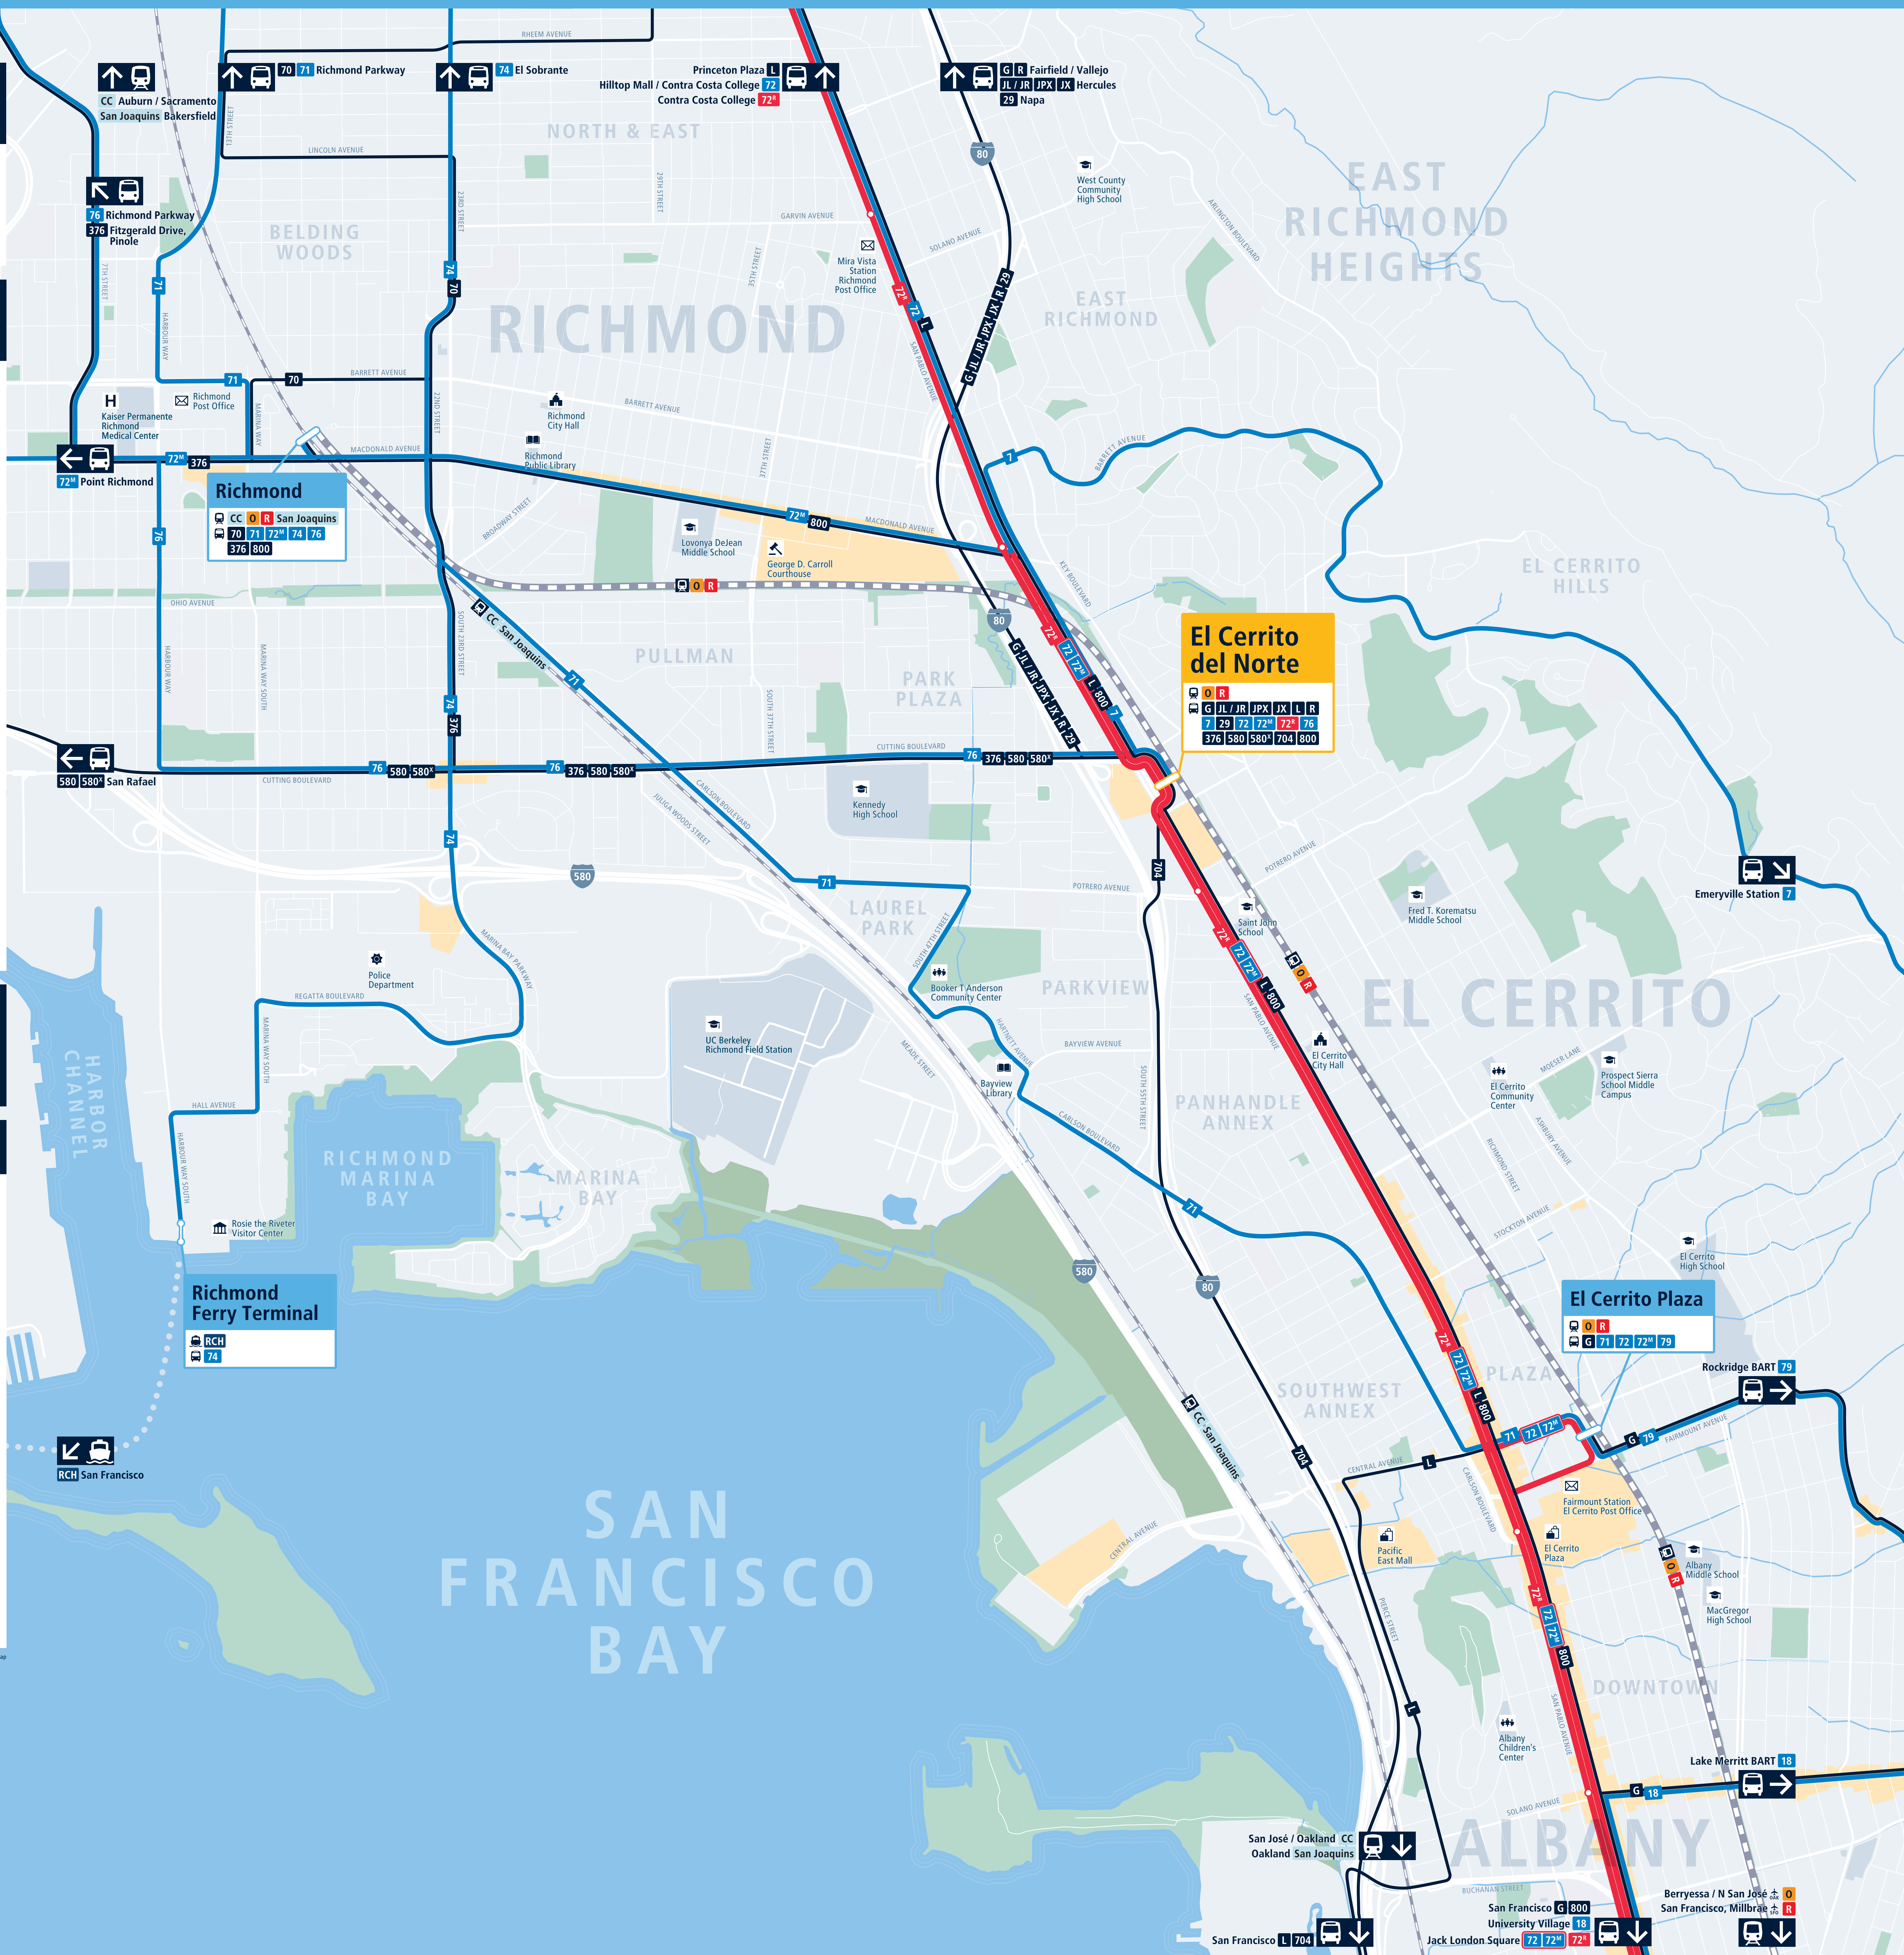

Scan for real time departures

Escanee para obtener salidas en tiempo real
掃描以獲取實時發車資訊

Legend Clave 圖例

Bus service Servicio de autobús 公車服務 - Every 11-15 min minutos 分鐘 - Every 16-30 min minutos 分鐘 - Every 31 or more min Cada 31 minutos o más 每隔31分鐘或以上 - Rapid route stops Paradas de ruta rápida 快速路線站點 - Route number Numero de ruta 路線編號 - Combined frequency section Sección de frecuencia combinada 在重疊部分提供更頻繁的班次服務 Train service Servicio de tren 列車服務 - Every 11-15 min minutos 分鐘 - Every 31 or more min Cada 31 minutos o más 每隔31分鐘或以上 Ferry service Servicio de ferry 渡輪服務 - All services Todos los servicios 所有服務	Destination Destino 目的地 - City hall Ayuntamiento 市政廳 - Community center Centro comunitario 社區中心 - Courthouse Tribunal 法院大樓 - Hospital Hospital 醫院 - Library Biblioteca 圖書館 - Campus area Instalaciones de hospital, instalaciones escolares 醫院區 學校區 - Park Parques 公園 - Interstate route Carretera interestatal 州際公路 - Museum Museo 博物館 - Police station Estación de policía 警察局 - Post office Oficina de correos 郵局 - School Escuela 學校 - Retail Tiendas 零售店 - Retail district Distrito comercial 零售區 - Wetland Humedal 濕地

511 For free transit information, dial 5-1-1 or visit 511.org
Para obtener información gratuita sobre el transporte público, marque 5-1-1 o consulte 511.org
想瞭解免費的交通資訊，請撥打 5-1-1，或請訪問 511.org

Funded by the Metropolitan Transportation Commission in cooperation with all transit operators. Contact us at signcomments@bayareametro.gov
Financiado por la Comisión del Transporte Metropolitano en colaboración con todos los operadores de transporte público. Comuníquese con nosotros en signcomments@bayareametro.gov
由大都會交通委員會贊助，並與所有公共交通營運商合作。您可發電郵至 signcomments@bayareametro.gov 與我們聯絡。