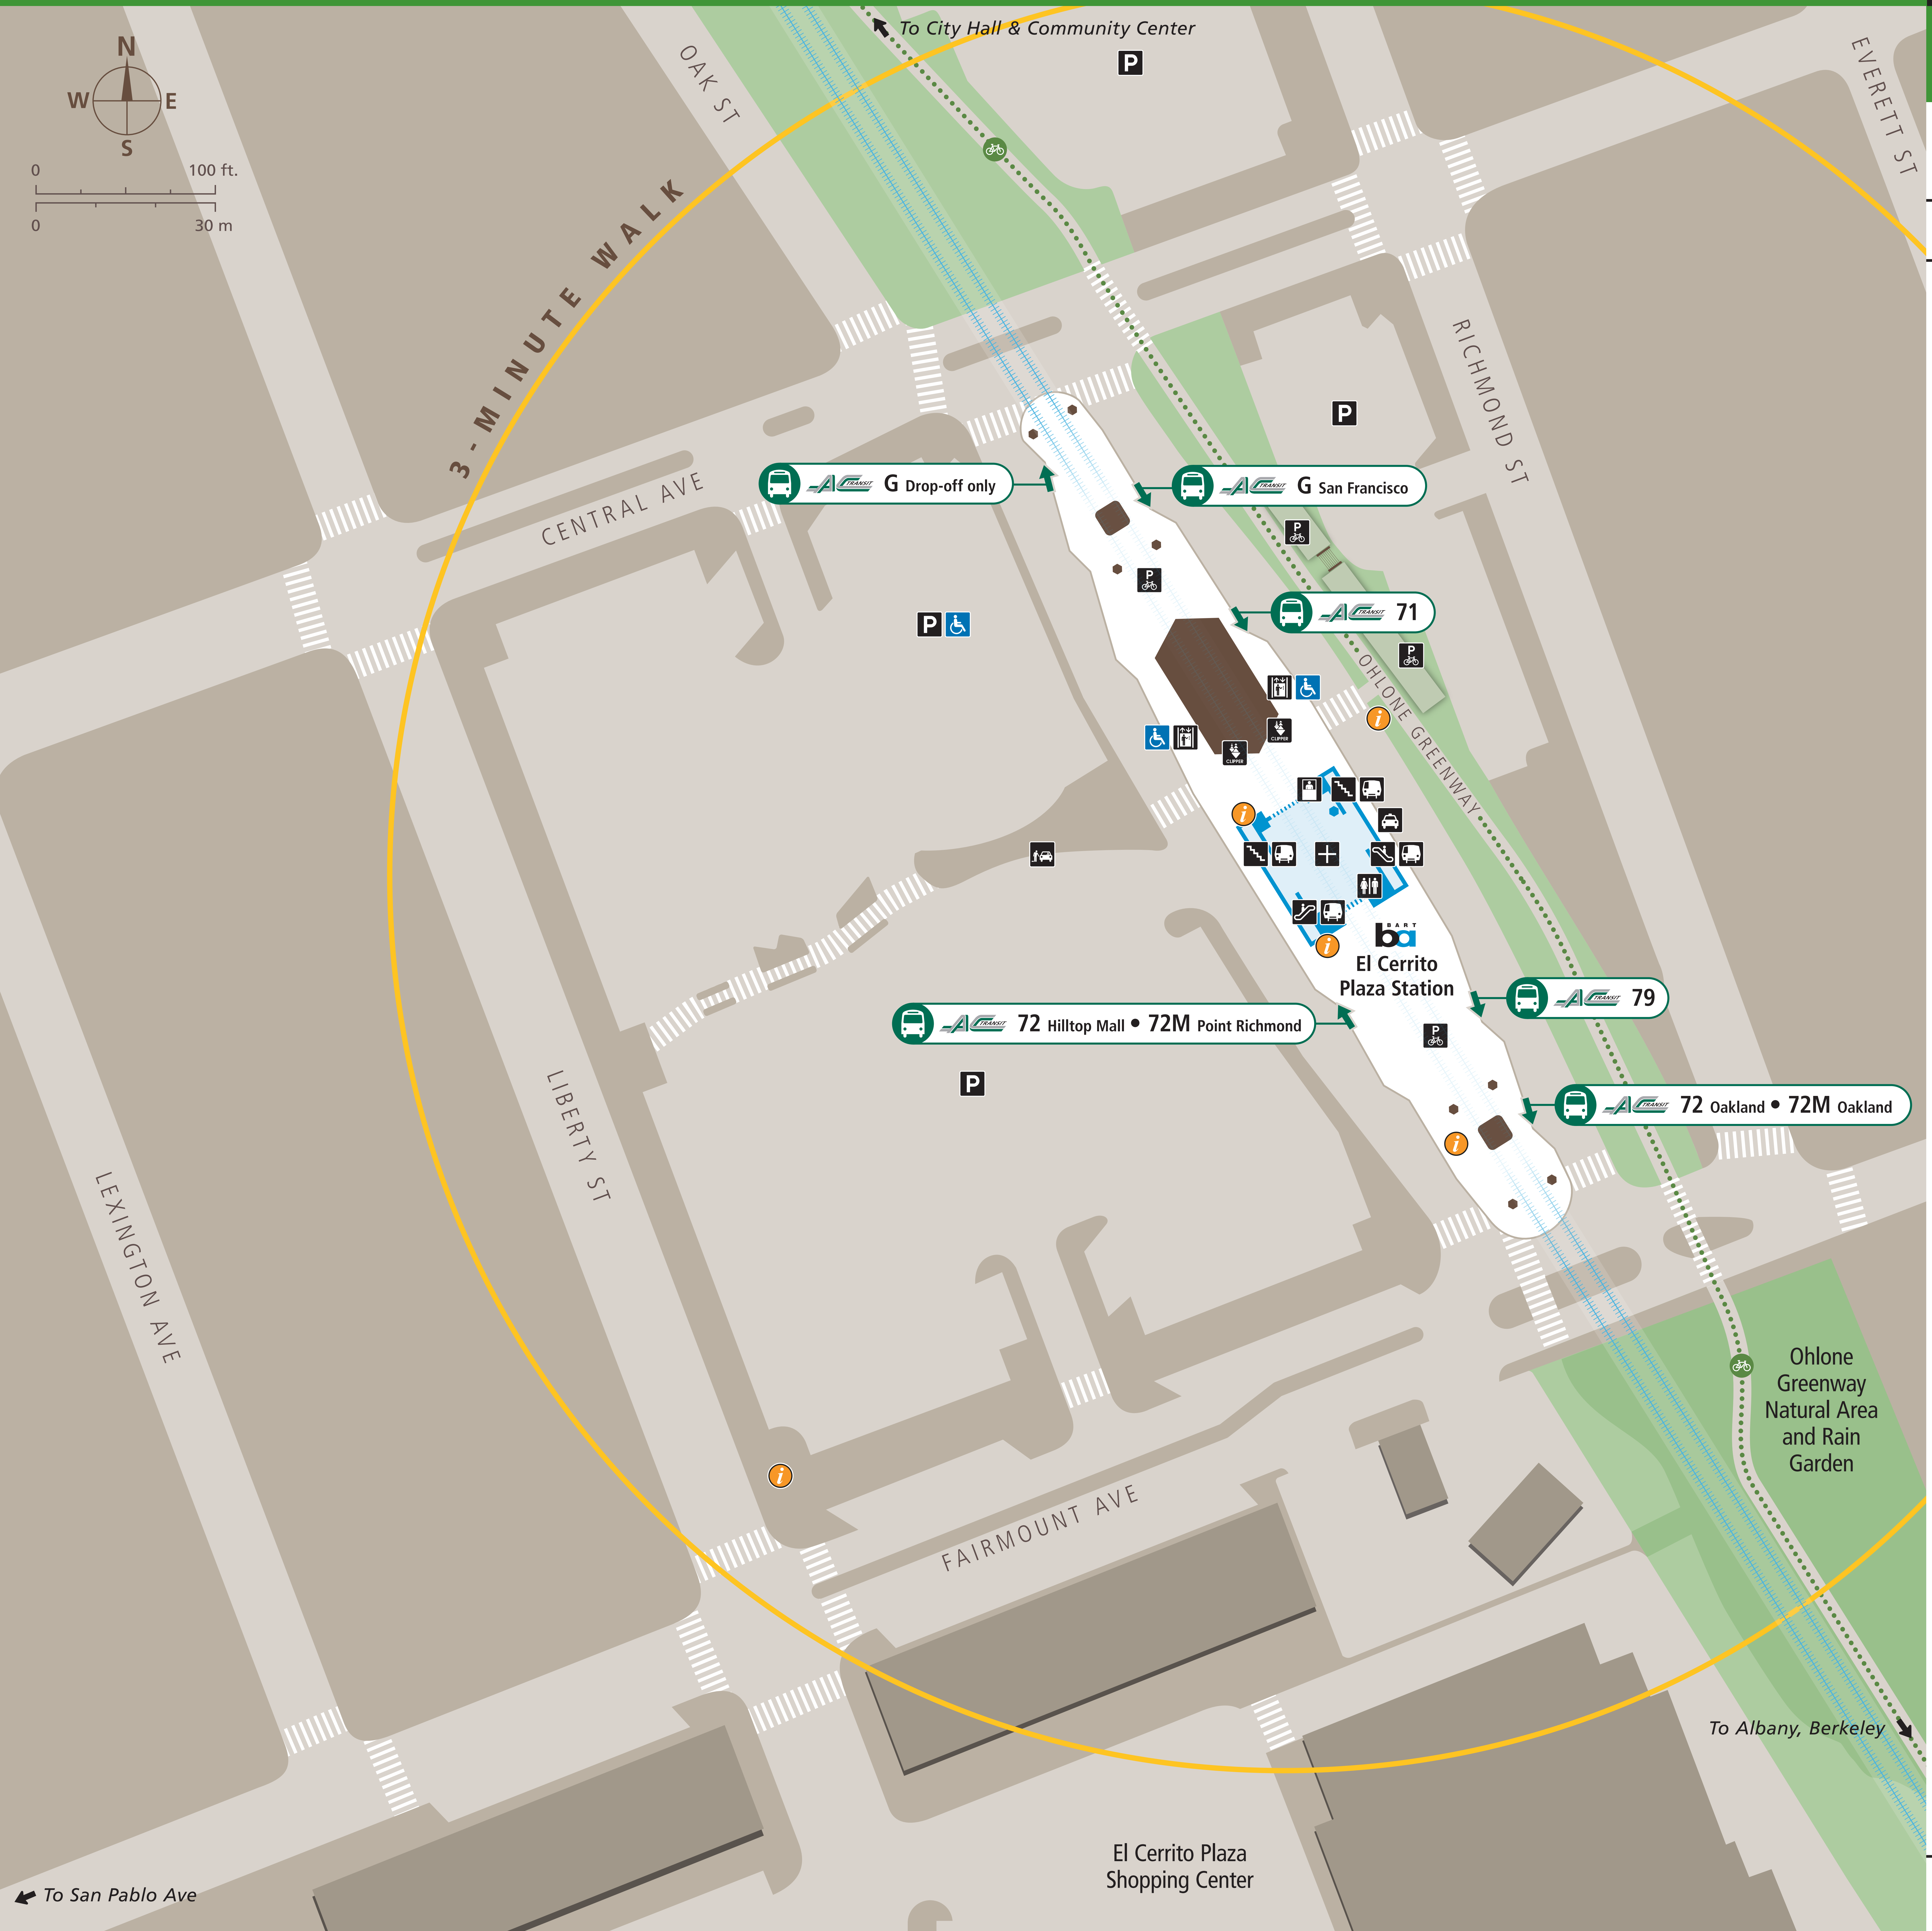

Transit Stops

Paradas del tránsito

公車站地圖

Transit Information

El Cerrito Plaza Station

El Cerrito

Map Key

- ★ You Are Here
- 3-Minute Walk
  500ft/150m Radius
- Transit Information
- BART Train
- Bus
- Transit Stop
- Bicycle Lockers
- Bike Routes
- Elevator
- Escalator
- Parking
- Passenger Pick-up/Drop-off
- Restrooms
- Stairs
- Station Agent Booth
- Taxi Stand
- Ticket Vending:
  - Clipper/BART Tickets
  - Addfare
  - Wheelchair Accessible

Transit Lines

AC Transit	
Local Bus Lines	
71	Richmond Parkway Transit Center
72	Hilltop Mall
72	Oakland Amtrak
72M	Point Richmond
72M	Oakland Amtrak
79	Rockridge BART
Transbay Bus Lines	
G	San Francisco

Call 511 | 511.org