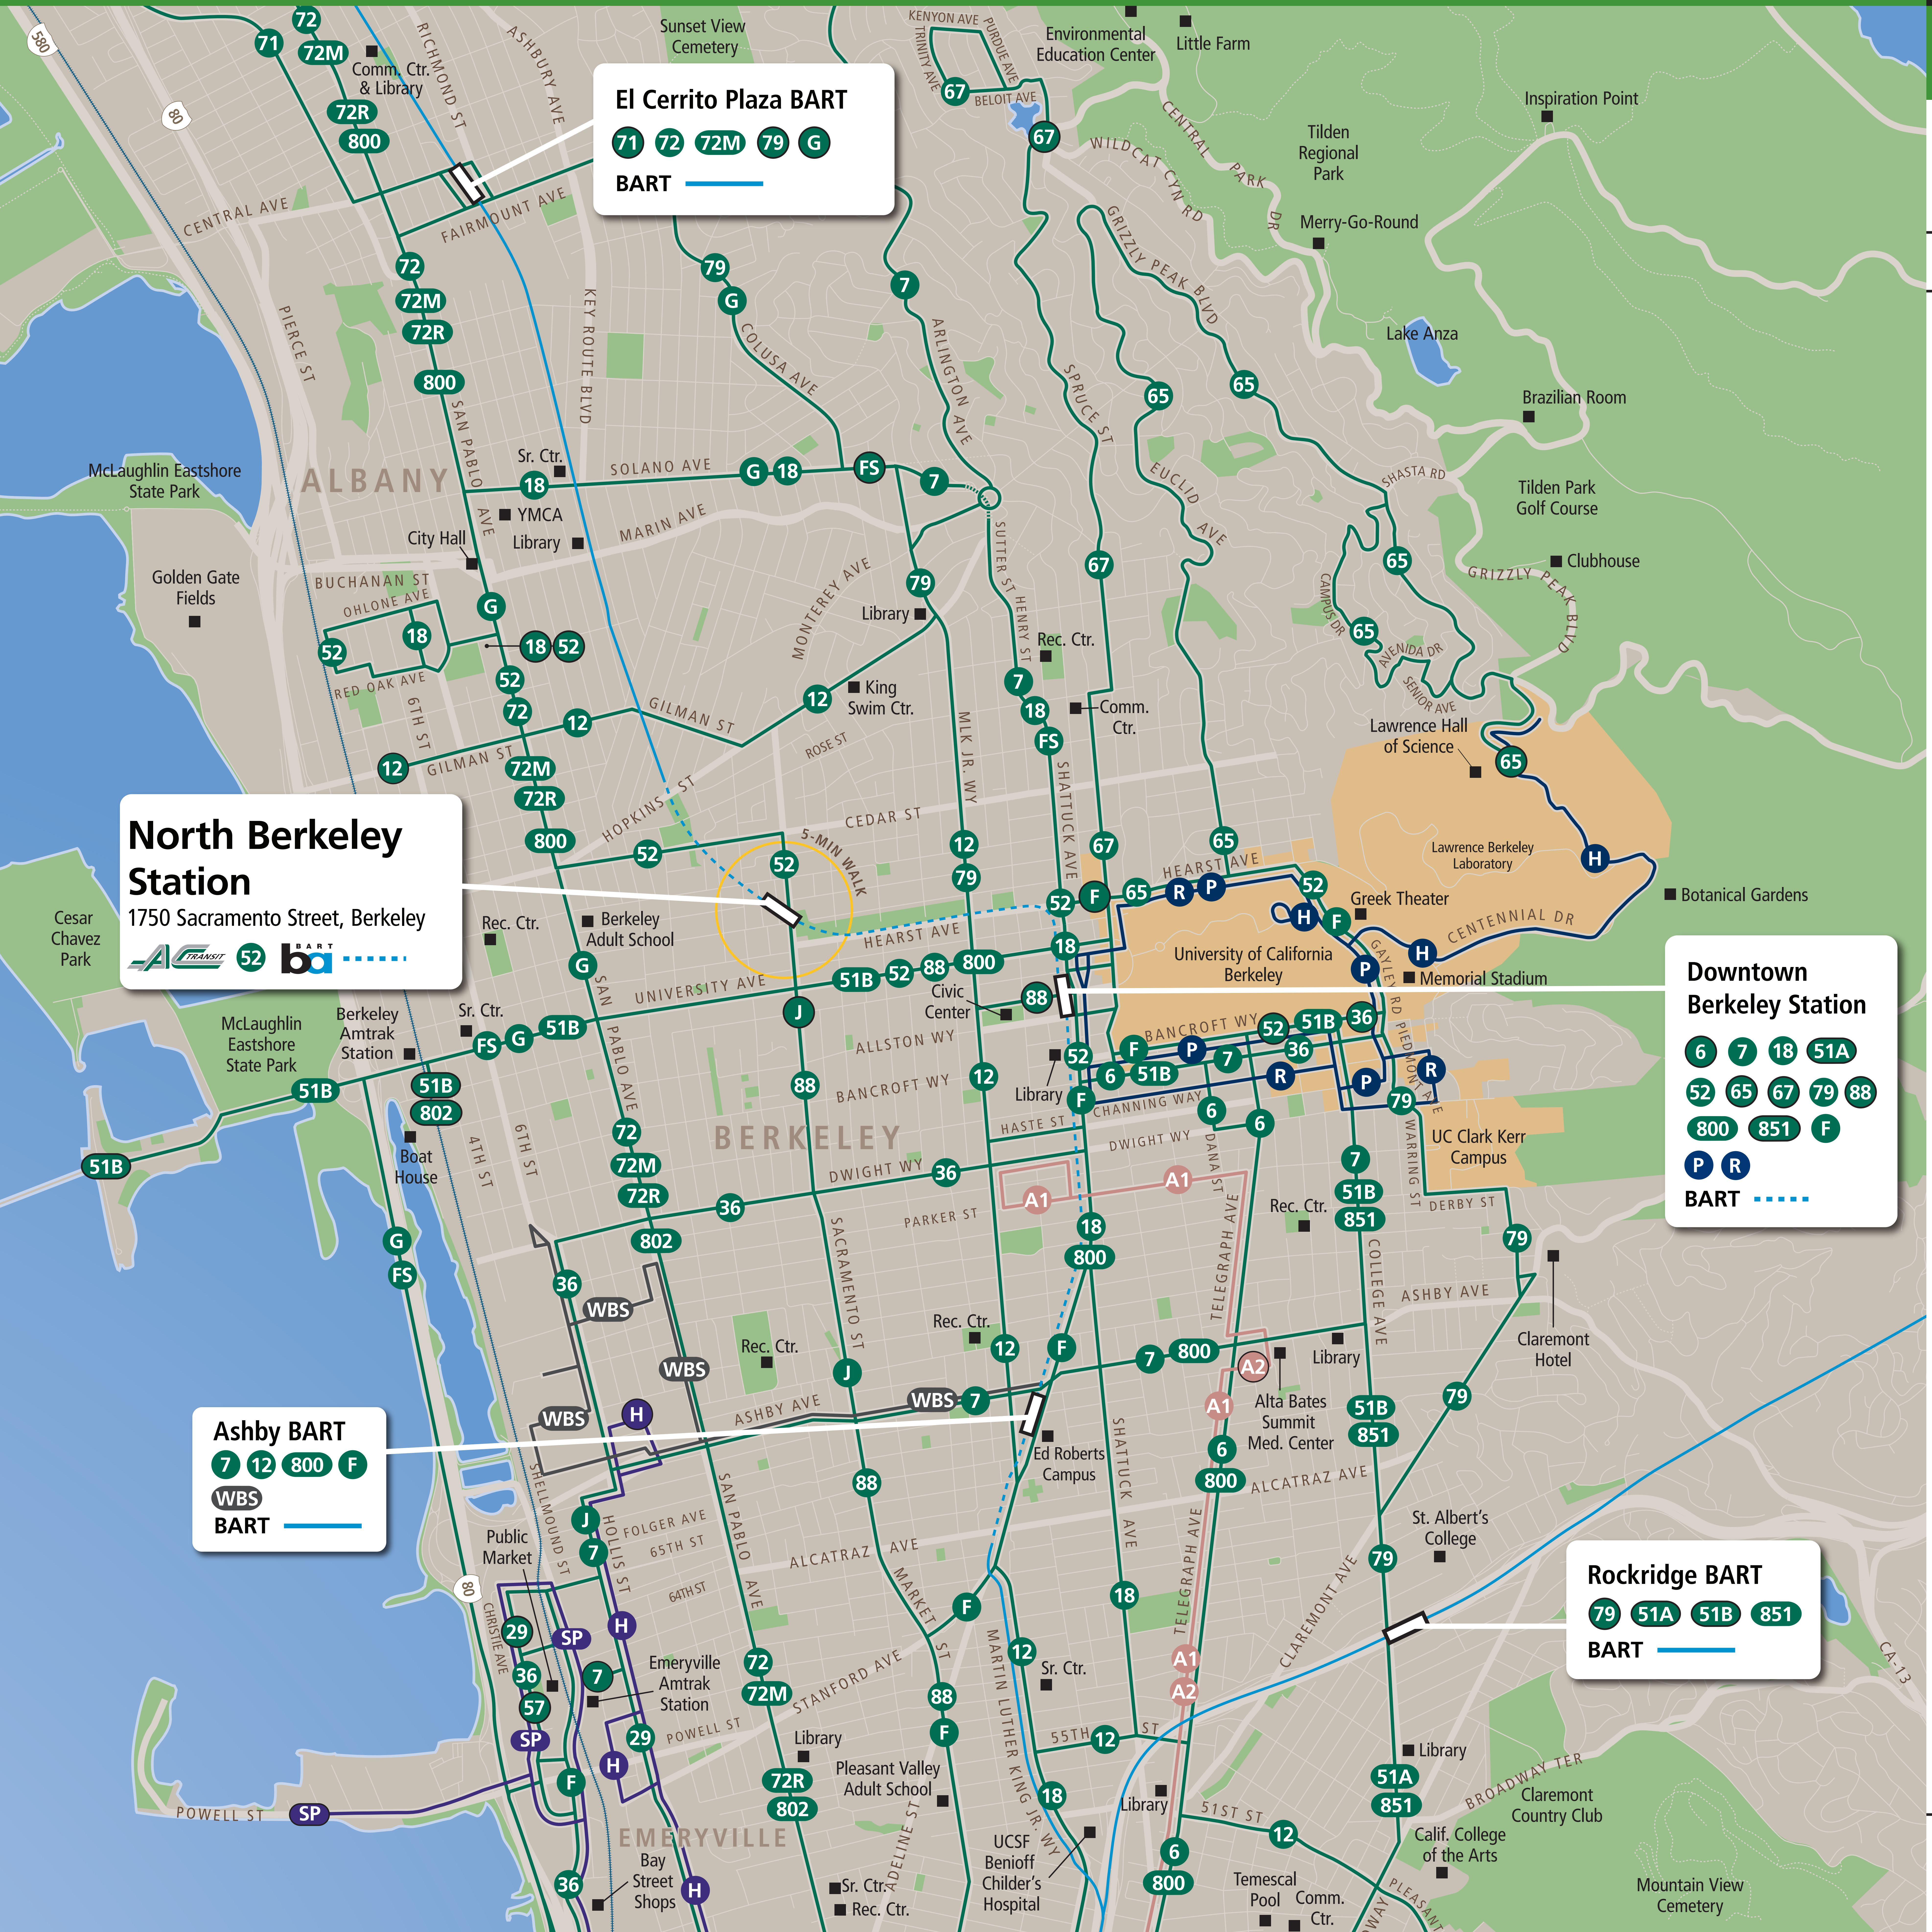

Transit Routes

Rutas del tránsito

公車路線圖

Transit Information

North Berkeley Station

Berkeley

Map Key

- You Are Here
- 5-Minute Walk
  1000ft/305m Radius
- BART
- BART (underground)
- Amtrak
- 18 AC Transit
- A2 Alta Bates Summit Shuttle
- P Bear Transit
- H Emery Go-Round
- WBS West Berkeley Shuttle
- 18 End of Route

This map does not show all commuter, express, special event, or all-night routes. Service may vary with time of day or day of week. Service changes may have occurred since printing. Please consult transit agency schedule or contact 511 for more information.

North Berkeley Station

1750 Sacramento Street, Berkeley

El Cerrito Plaza BART

- 71 72 72M 79 G
- BART

Downtown Berkeley Station

- 6 7 18 51A
- 52 65 67 79 88
- 800 851 F
- P R
- BART

Ashby BART

- 7 12 800 F
- WBS
- BART

Rockridge BART

- 79 51A 51B 851
- BART

Call 511 | 511.org