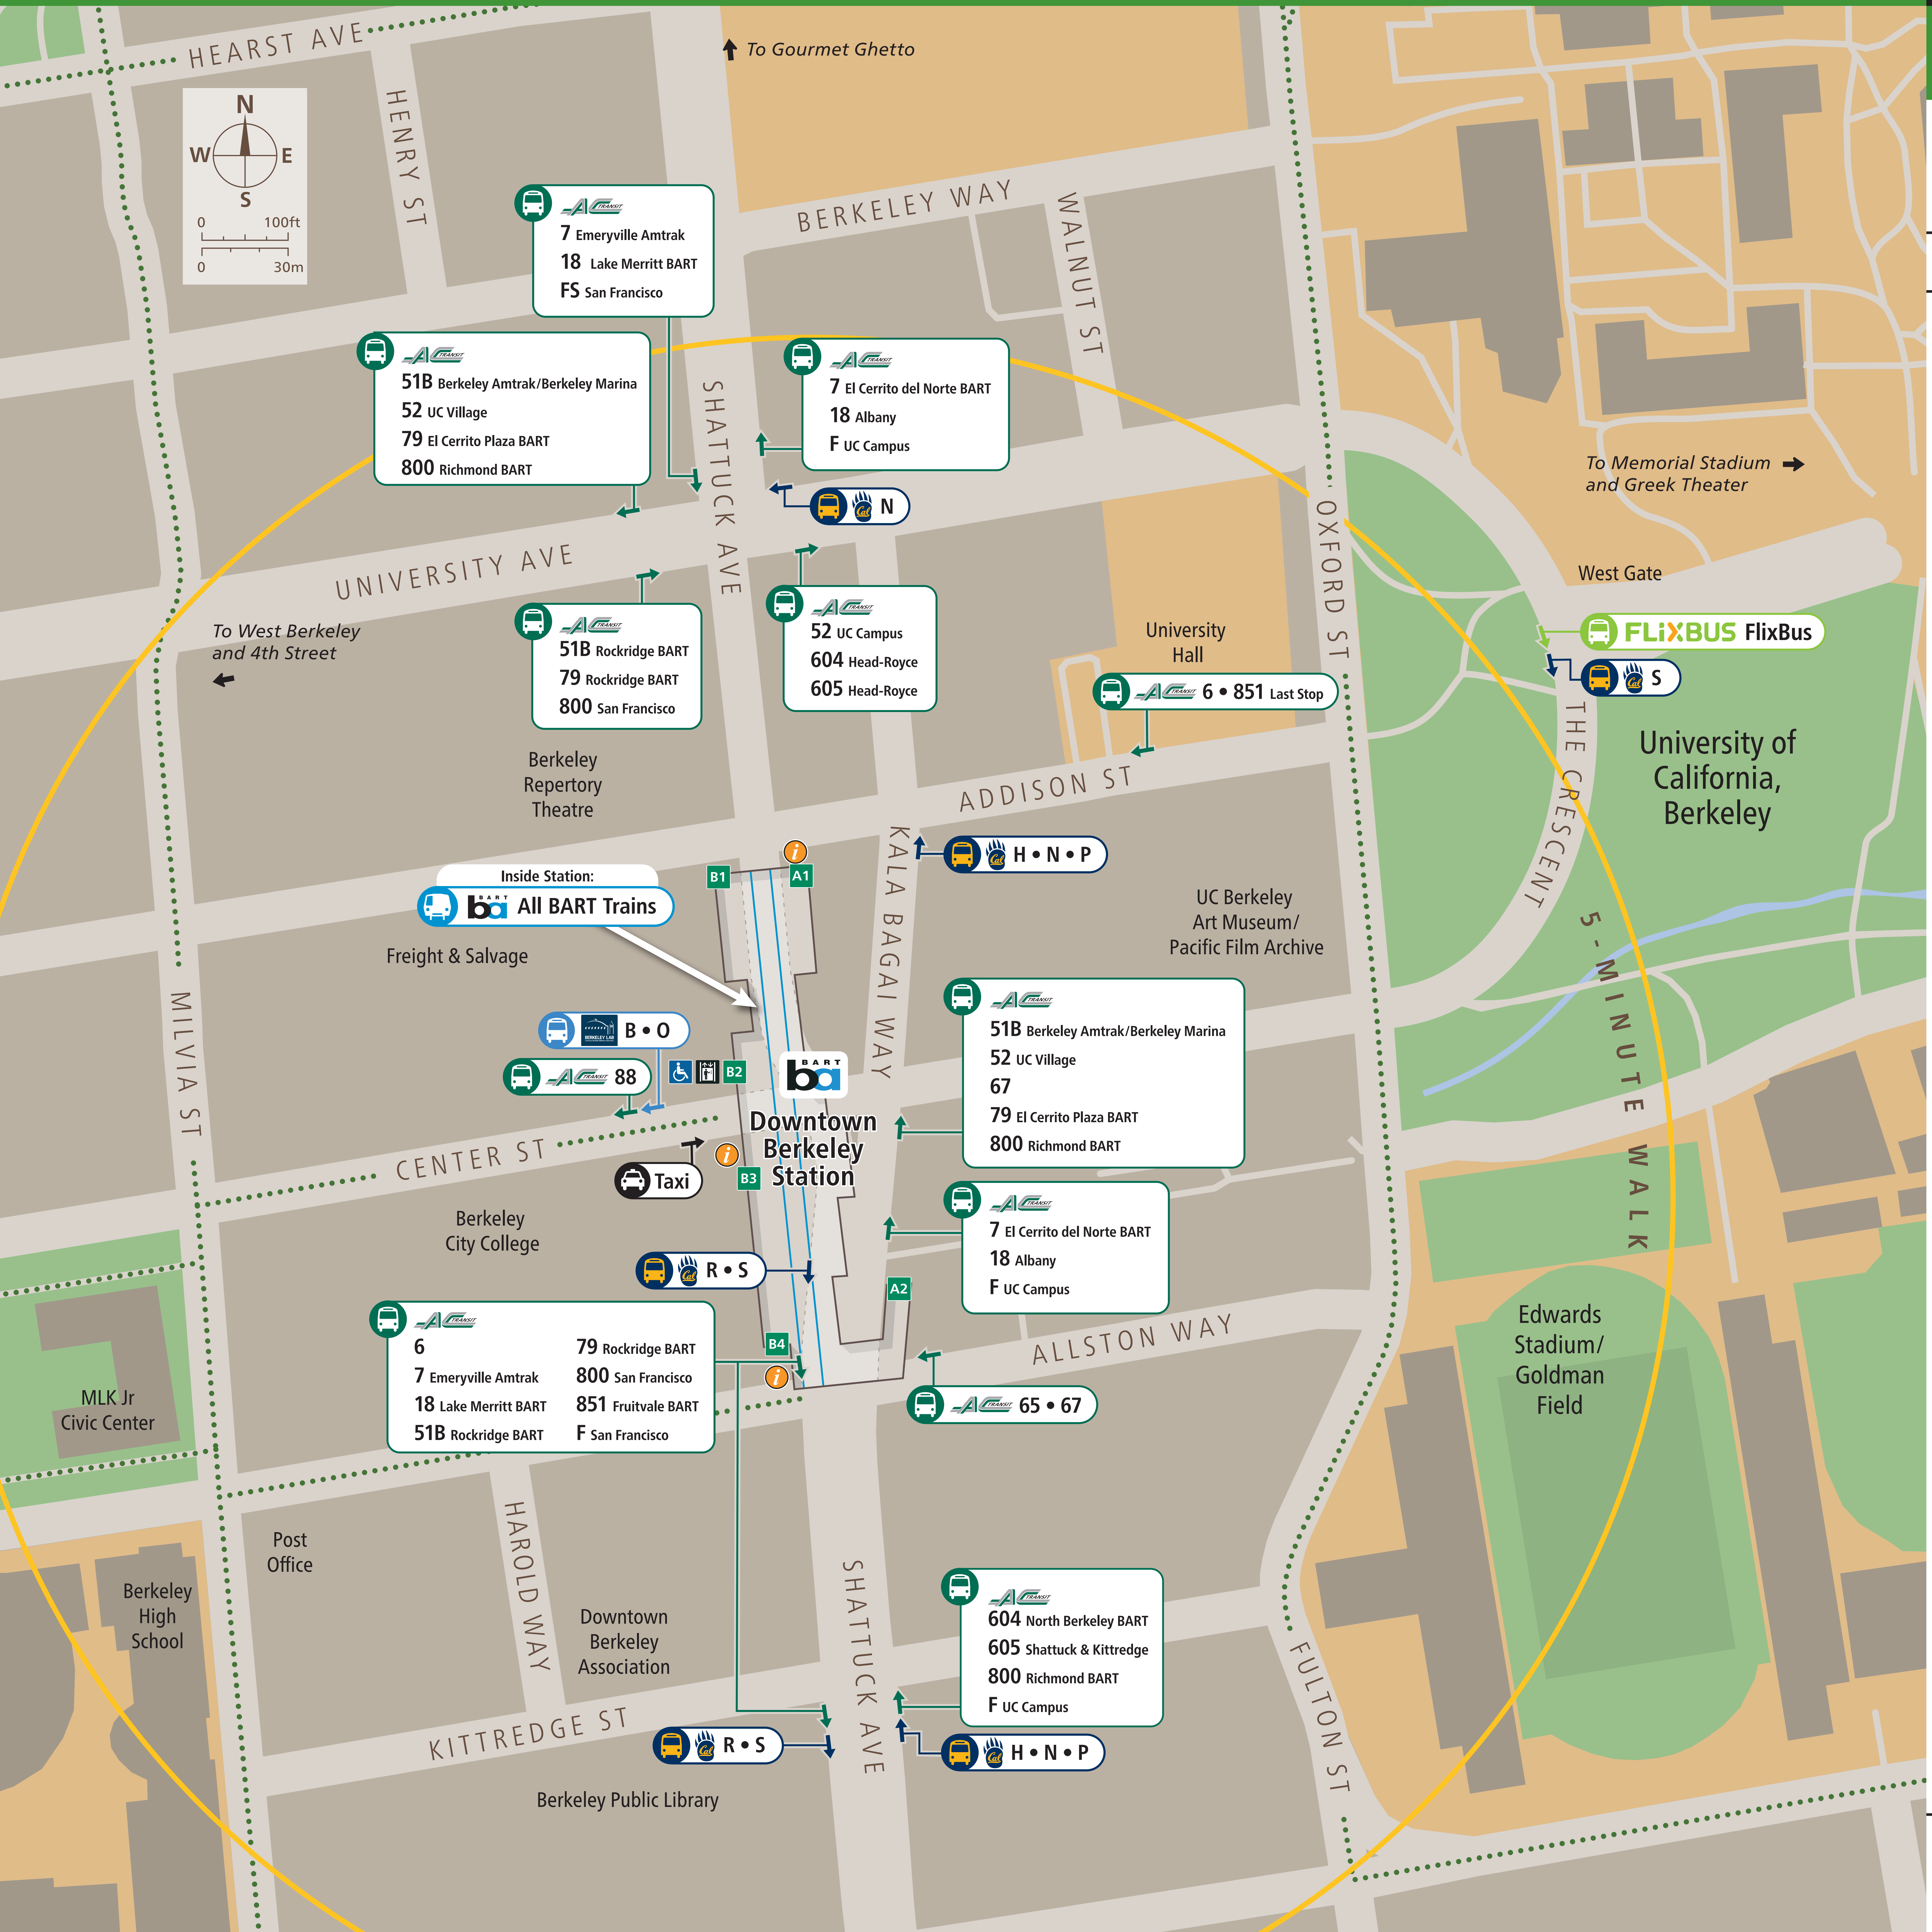

Transit Stops

Paradas del tránsito

公車站地圖

Transit Information

Downtown Berkeley Station

Berkeley

Map Key

- ★ You Are Here
- 5-Minute Walk
  1000ft/305m Radius
- B2 Station Entrance/Exit
- BART Train
- Bus
- Bus Stop
- Elevator
- Wheelchair Accessible
- Transit Information
- •••• Bike Lane, Bike Boulevard, or Bike Friendly Street

Transit Lines

AC Transit	
Local Bus Lines	
6	Downtown Oakland
7	El Cerrito del Norte BART
7	Emeryville Amtrak
18	University Village, Albany
18	Lake Merritt BART
51B	Berkeley Amtrak / Berkeley Marina
51B	Rockridge BART
52	University Village, Albany
52	UC Berkeley
65	Lawrence Hall of Science
67	Spruce St & Grizzly Peak Blvd
79	El Cerrito Plaza BART
79	Rockridge BART
88	Lake Merritt BART
All Nighter Bus Lines (Approx. 1 am - 5 am)	
800	Market St & Van Ness Ave, San Francisco
800	Richmond BART
851	Fruitvale BART
Transbay Bus Lines	
F	Salesforce Transit Center, San Francisco
FS	Salesforce Transit Center, San Francisco
Bear Transit	
H	Hills Line
P	Perimeter Line
R	Reverse Perimeter
NSS	Night Safety South
Berkeley Lab (LBNL) Shuttle	
B	Blue Route - Blackberry Gate
O	Orange Route - Strawberry Gate

Call 511 | 511.org

7 Emeryville Amtrak
18 Lake Merritt BART
FS San Francisco

51B Berkeley Amtrak/Berkeley Marina
52 UC Village
79 El Cerrito Plaza BART
800 Richmond BART

7 El Cerrito del Norte BART
18 Albany
F UC Campus

51B Rockridge BART
79 Rockridge BART
800 San Francisco

52 UC Campus
604 Head-Royce
605 Head-Royce

6 • 851 Last Stop

Inside Station:
All BART Trains

B • O

88

51B Berkeley Amtrak/Berkeley Marina
52 UC Village
67
79 El Cerrito Plaza BART
800 Richmond BART

7 El Cerrito del Norte BART
18 Albany
F UC Campus

6
7 Emeryville Amtrak
18 Lake Merritt BART
51B Rockridge BART

79 Rockridge BART
800 San Francisco
851 Fruitvale BART
F San Francisco

65 • 67

604 North Berkeley BART
605 Shattuck & Kittredge
800 Richmond BART
F UC Campus

R • S

H • N • P