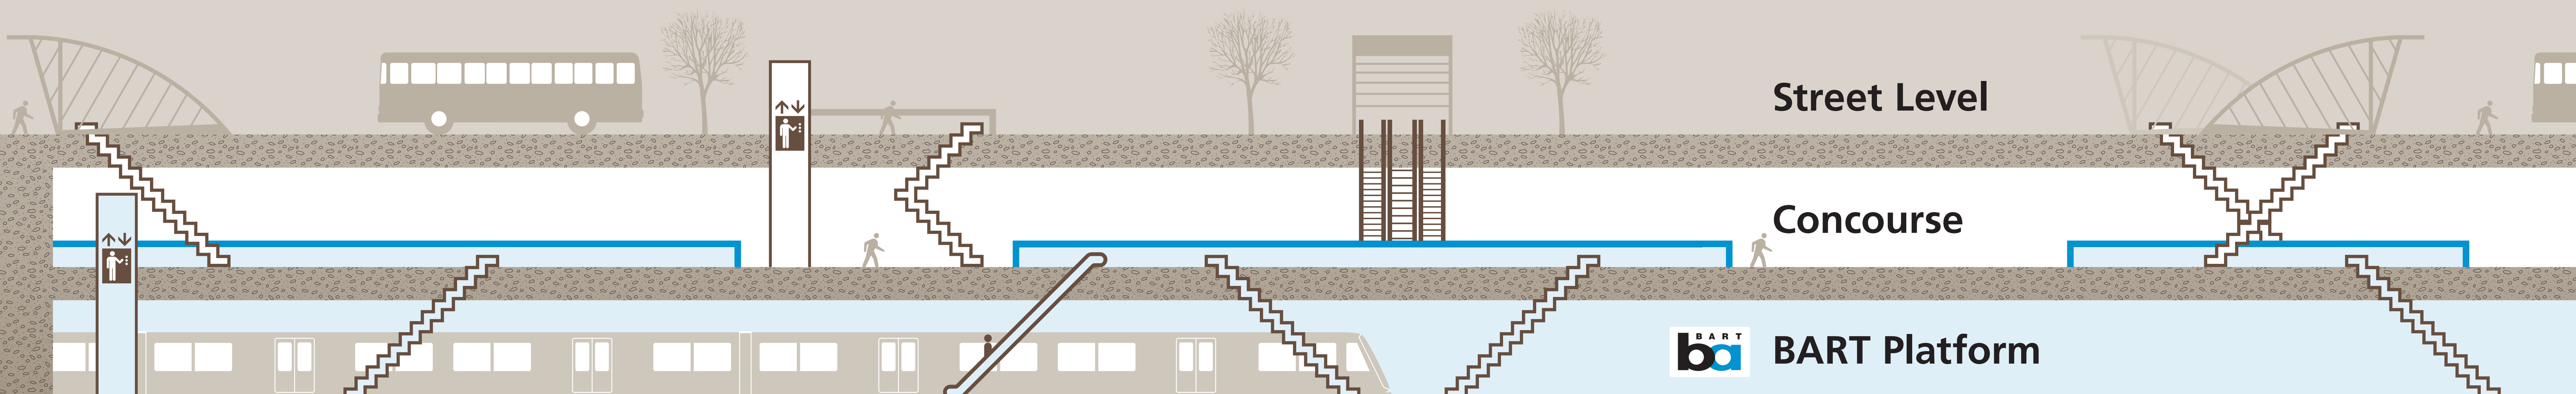

Transit Information

Downtown Berkeley Station

Berkeley

Map Key

- ★ You Are Here
- Exit
- BART Train
- Cafe
- Elevator
- Escalator
- Stairs
- Station Agent Booth
- Ticket Vending:
  - Addfare
  - Clipper / Add Cash Value
- Transit Information
- Wheelchair Accessible