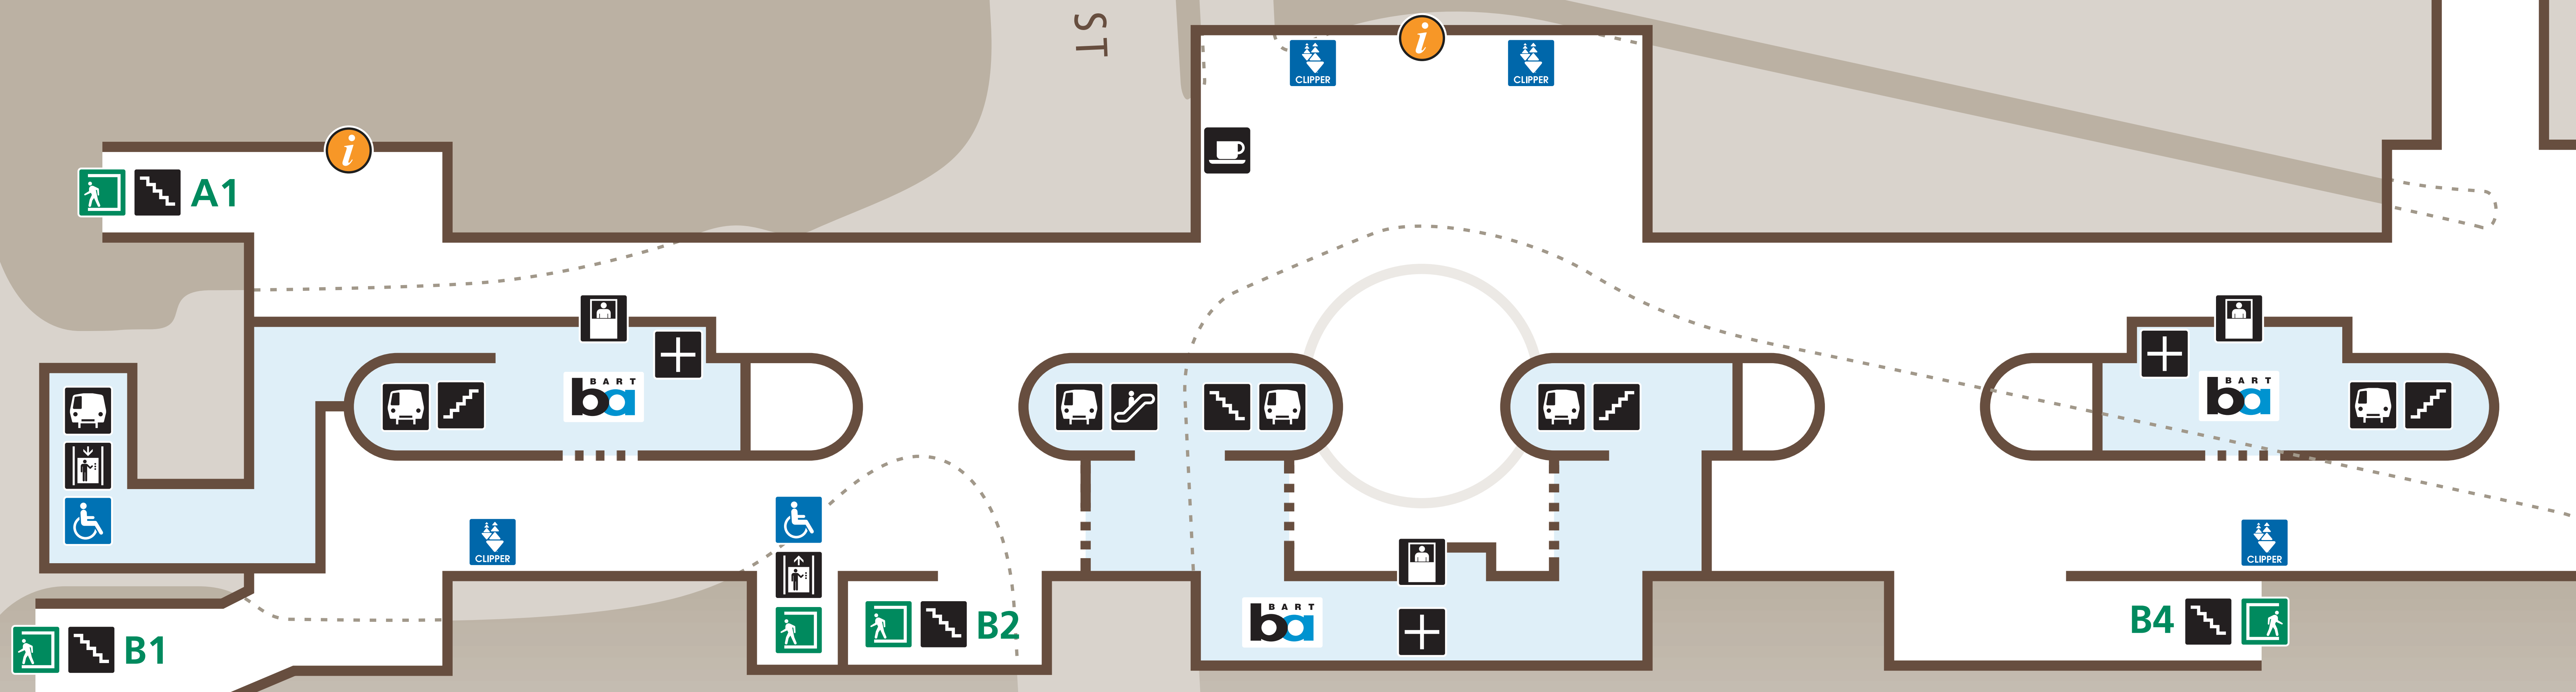

Station Map

Mapa de la estación

車站地圖

ADDISON ST

CENTER ST

SHATTUCK AVE

ALLSTON WAY

↑ To UC Berkeley

↓ To MLK Jr Civic Center

Transit Information

Downtown Berkeley Station

Berkeley

Map Key

- ★ You Are Here
- Exit
- BART Train
- Cafe
- Elevator
- Escalator
- Stairs
- Station Agent Booth
- Ticket Vending:
  - Addfare
  - Clipper / Add Cash Value
- Transit Information
- Wheelchair Accessible

Call 511 | 511.org