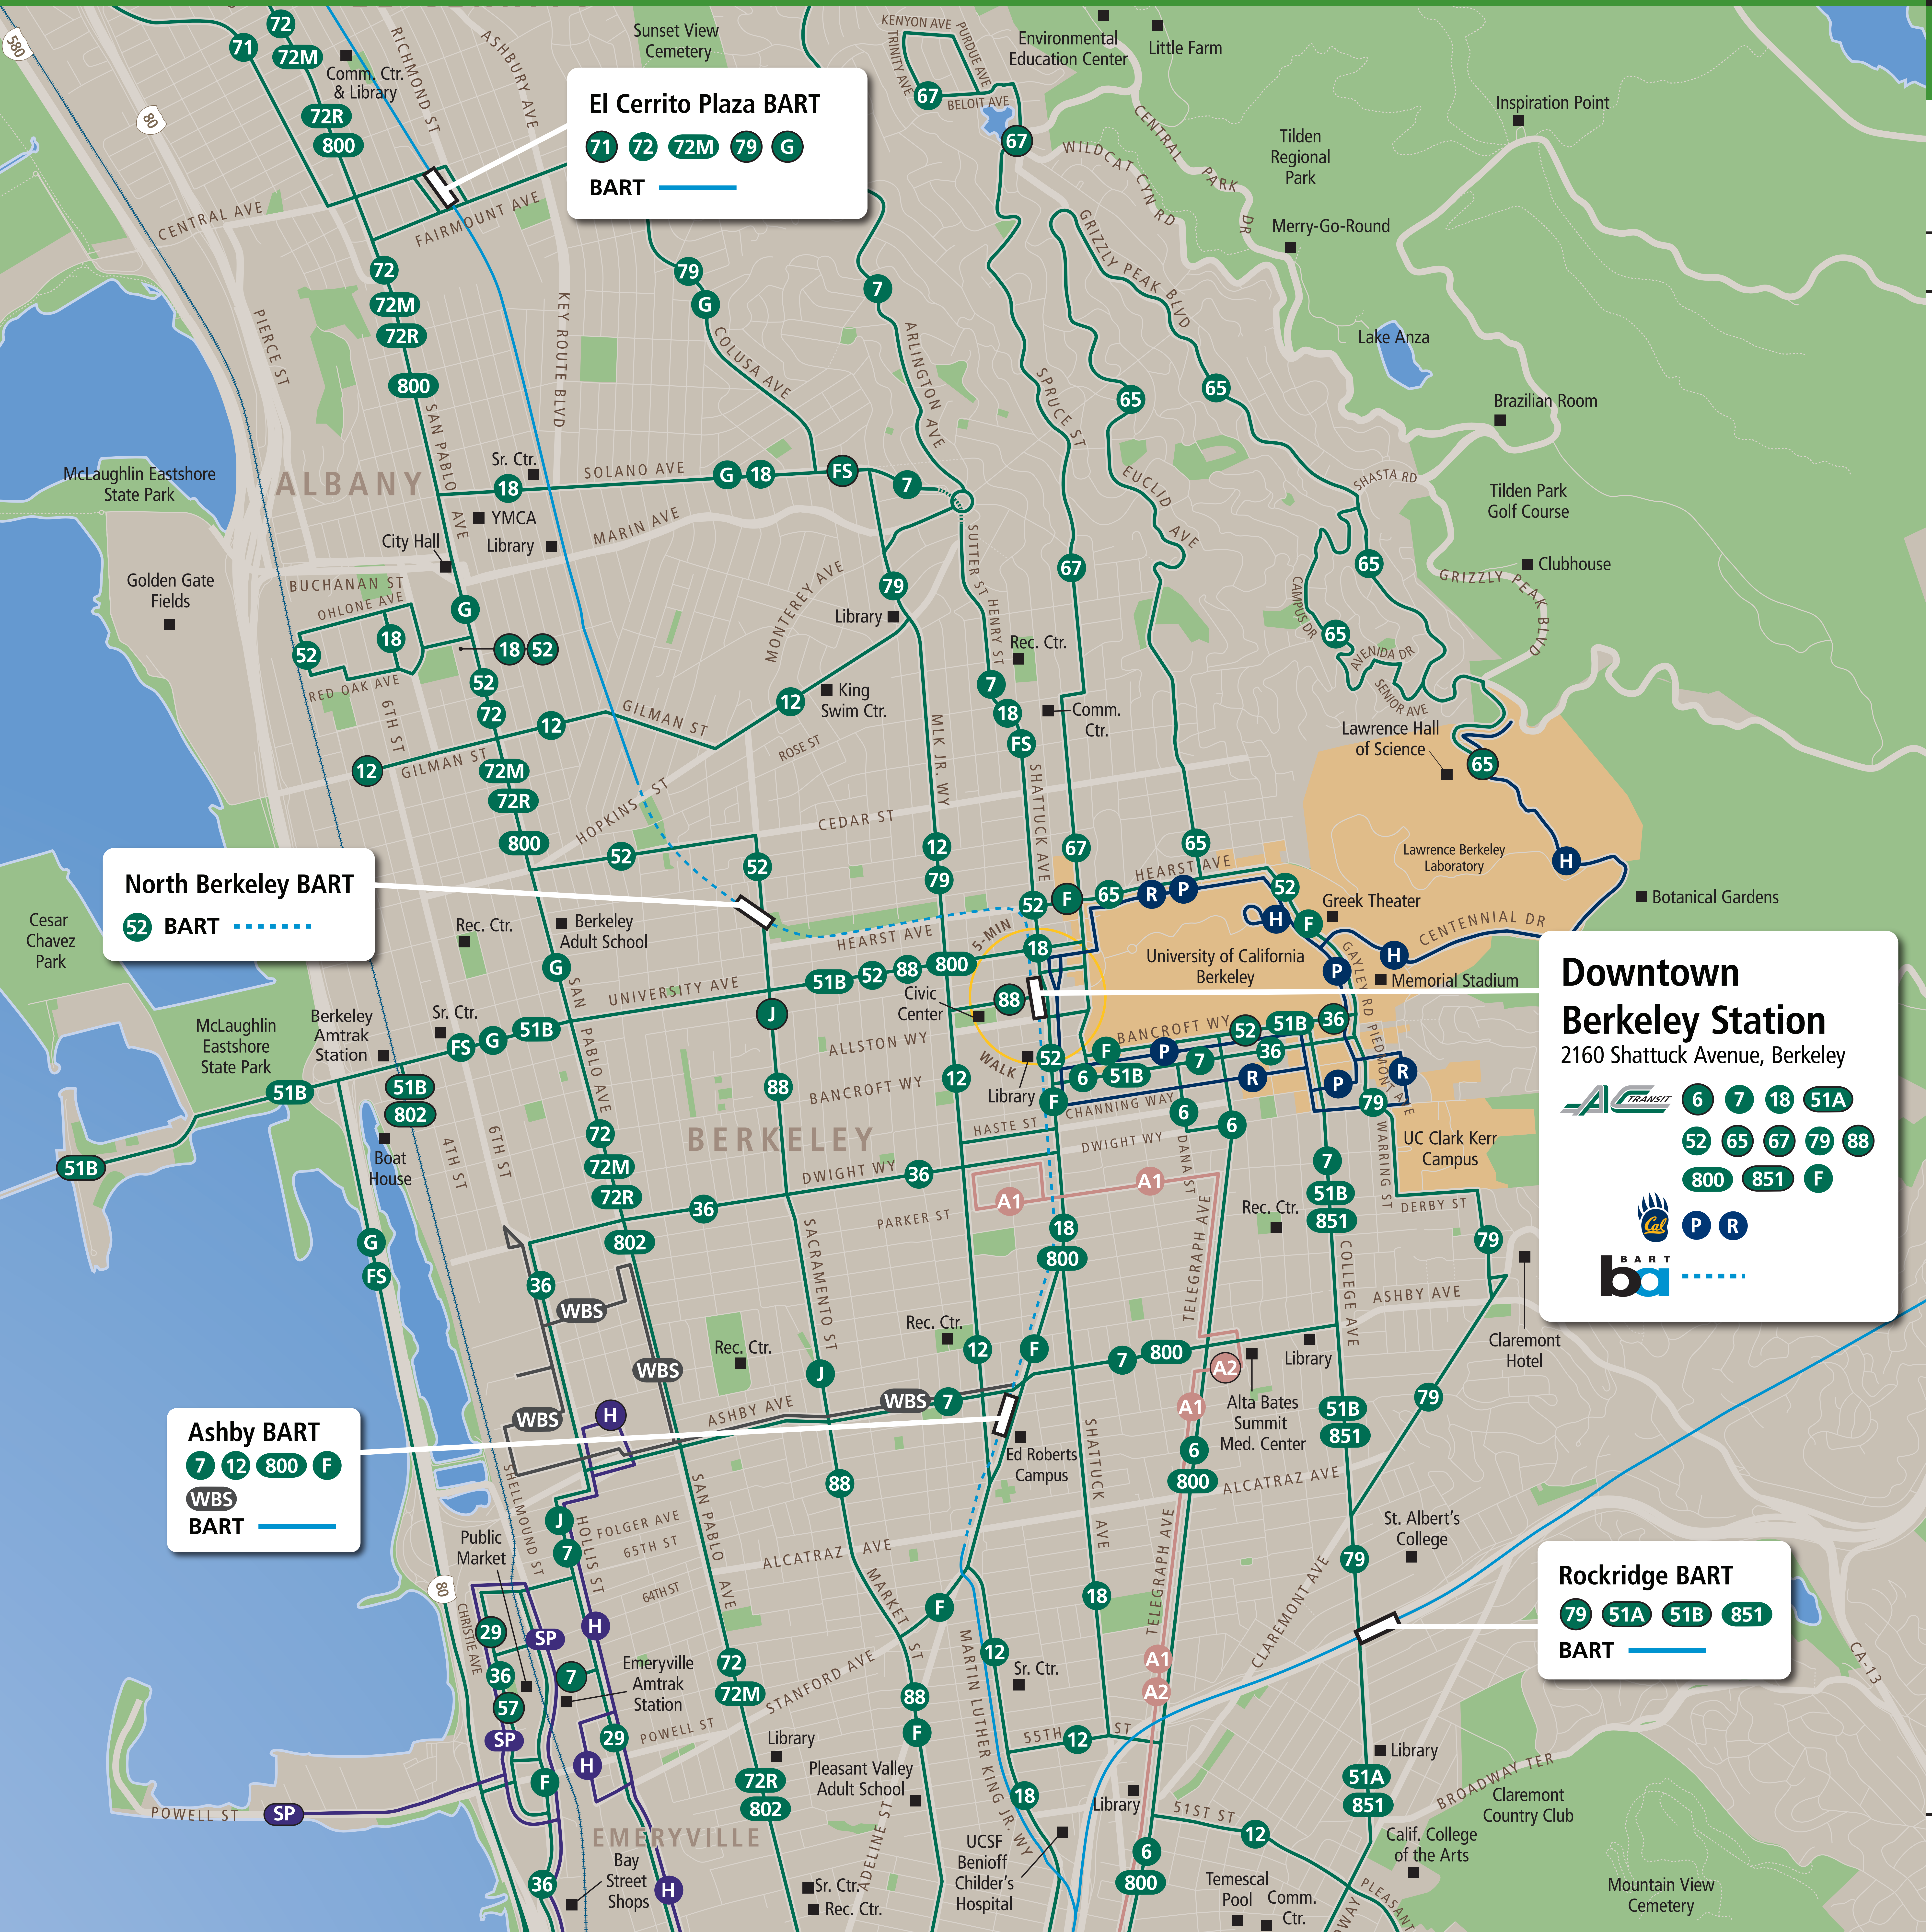

# Transit Routes

Rutas del tránsito

公車路線圖

## Transit Information

### Downtown Berkeley Station

#### Map Key

- You Are Here
- 5-Minute Walk 1000ft/305m Radius
- BART
- BART (underground)
- Amtrak
- 18 AC Transit
- A2 Alta Bates Summit Shuttle
- P Bear Transit
- H Emery Go-Round
- WBS West Berkeley Shuttle
- 18 End of Route