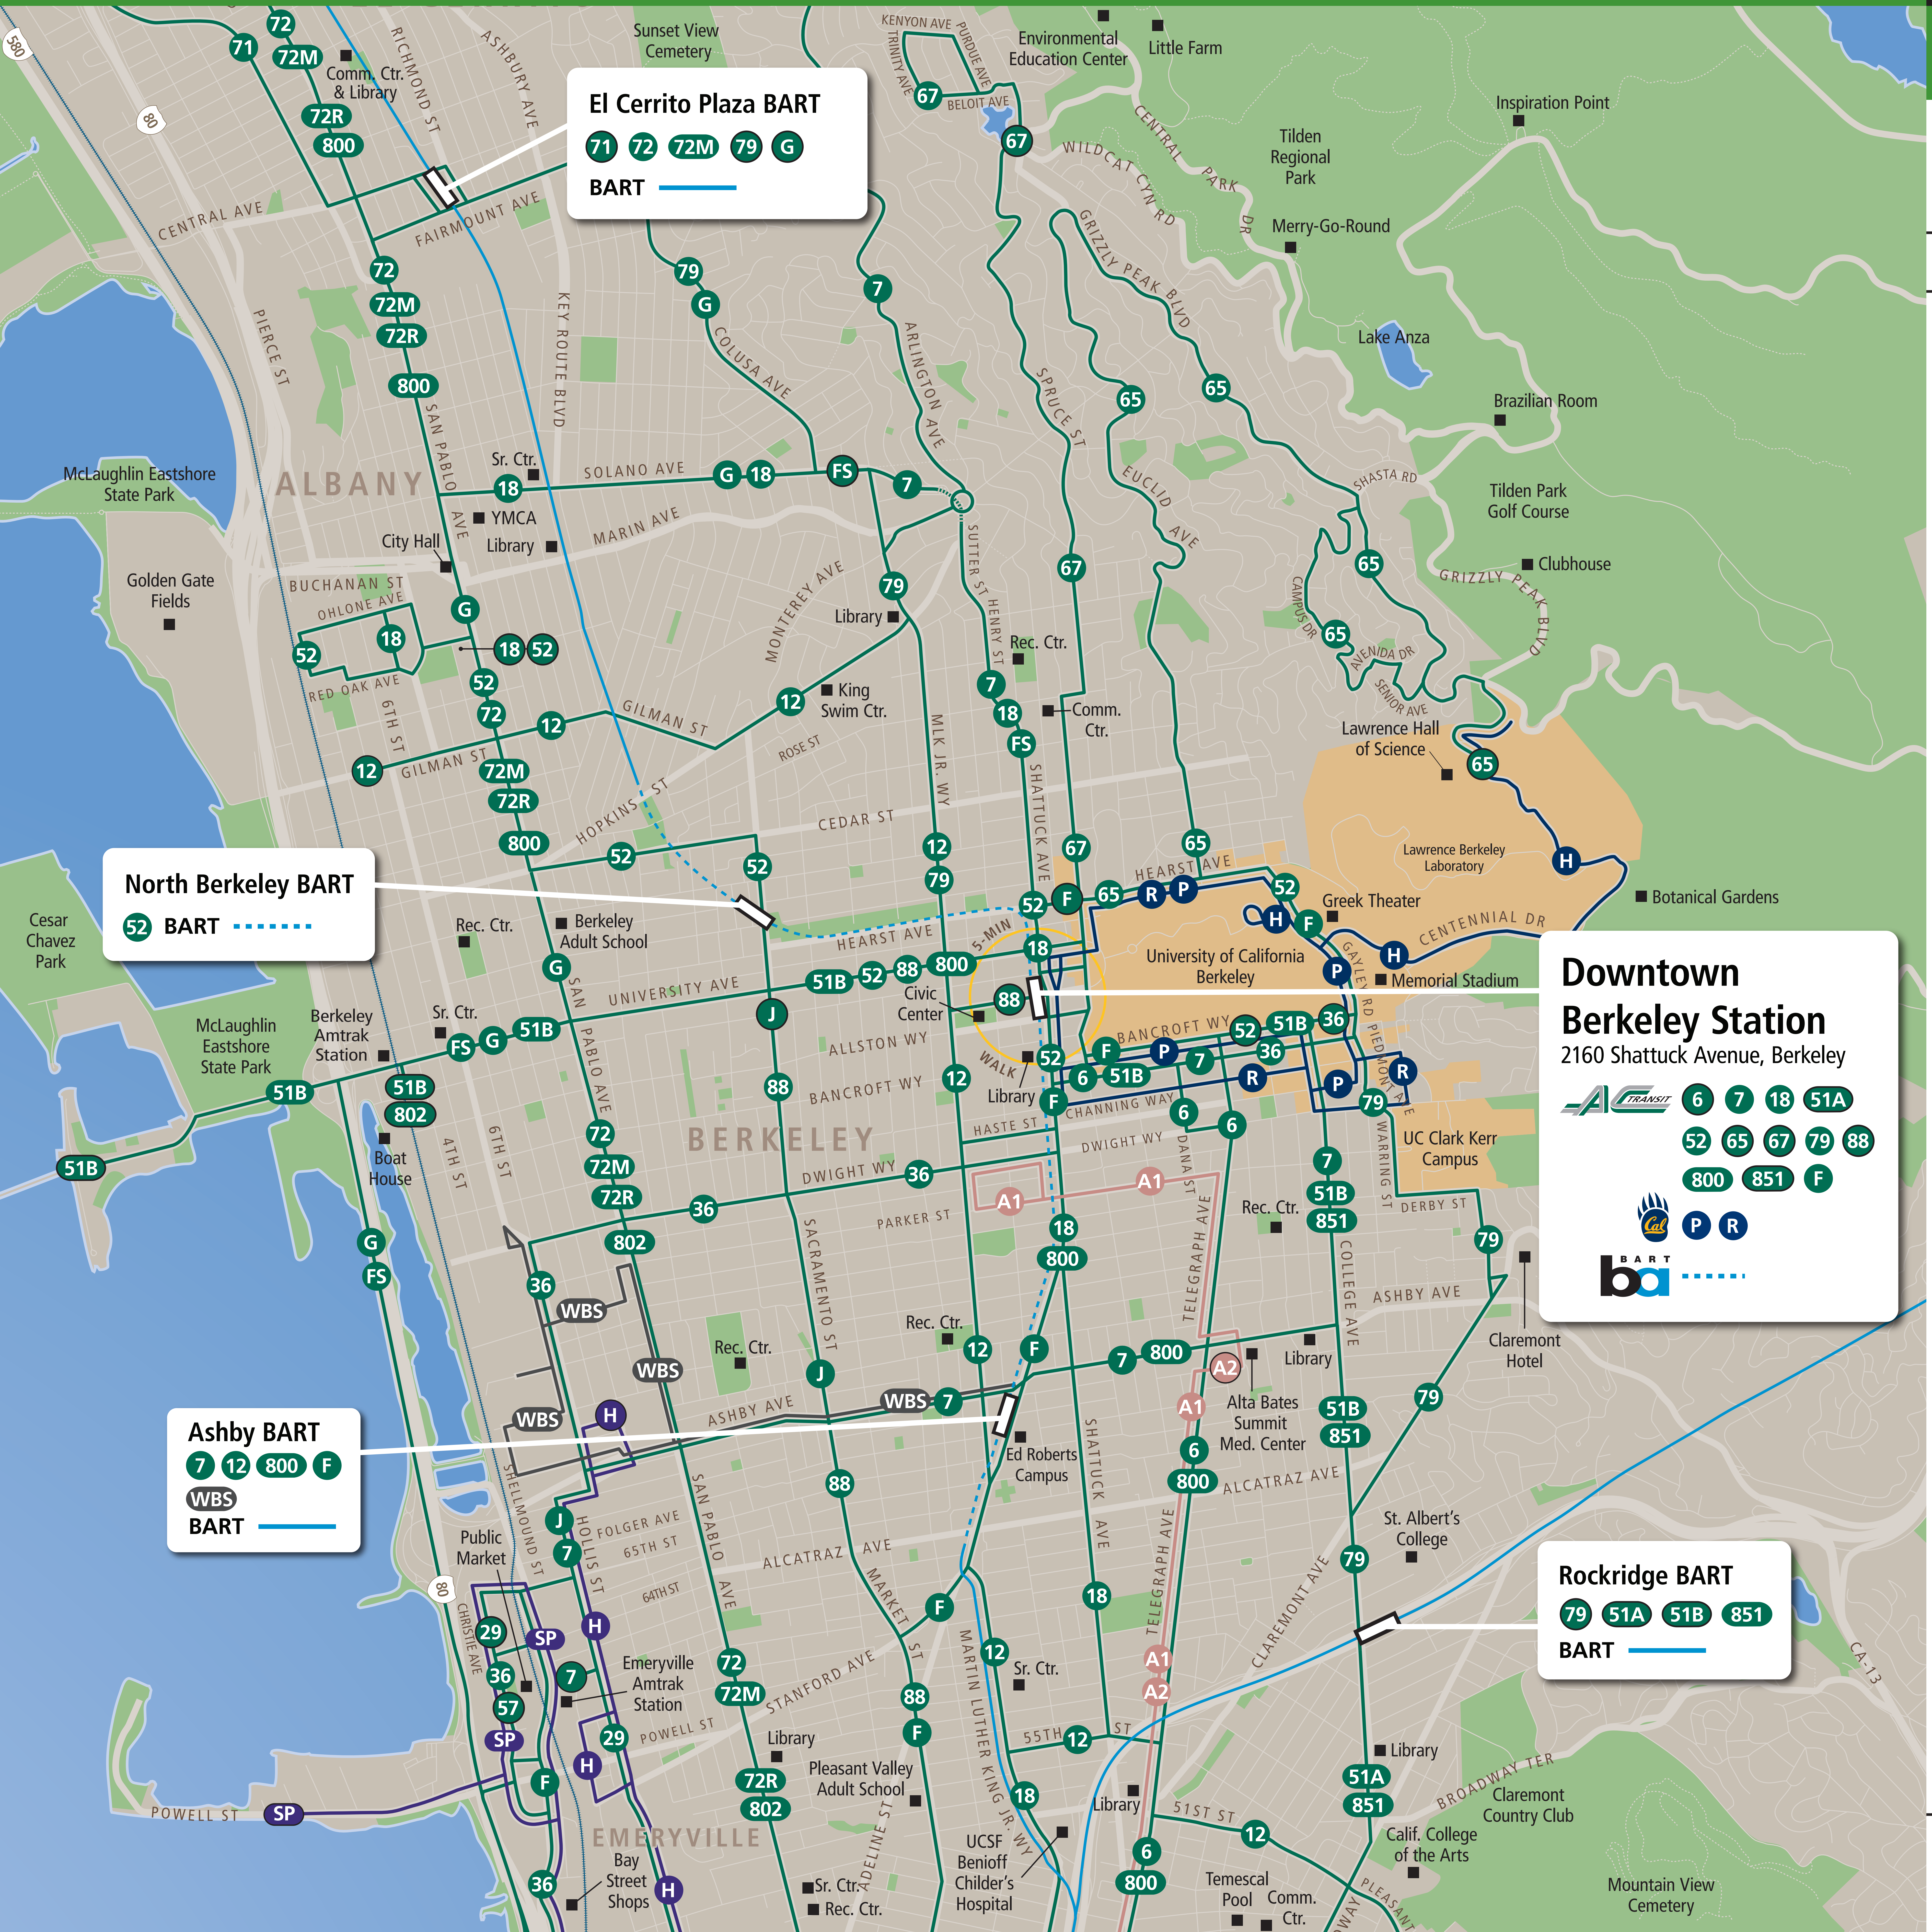

Transit Routes

Rutas del tránsito

公車路線圖

El Cerrito Plaza BART
71 72 72M 79 G
BART

North Berkeley BART
52 BART

Ashby BART
7 12 800 F
WBS
BART

Downtown Berkeley Station
2160 Shattuck Avenue, Berkeley

AC TRANSIT 6 7 18 51A
52 65 67 79 88
800 851 F
P R
BART
ba

Rockridge BART
79 51A 51B 851
BART

Transit Information

Downtown Berkeley Station

Berkeley

Map Key

- You Are Here
- 5-Minute Walk 1000ft/305m Radius
- BART
- BART (underground)
- Amtrak
- 18 AC Transit
- A2 Alta Bates Summit Shuttle
- P Bear Transit
- H Emery Go-Round
- WBS West Berkeley Shuttle
- 18 End of Route

This map does not show all commuter, express, special event, or all-night routes. Service may vary with time of day or day of week. Service changes may have occurred since printing. Please consult transit agency schedule or contact 511 for more information.

Call 511 | 511.org