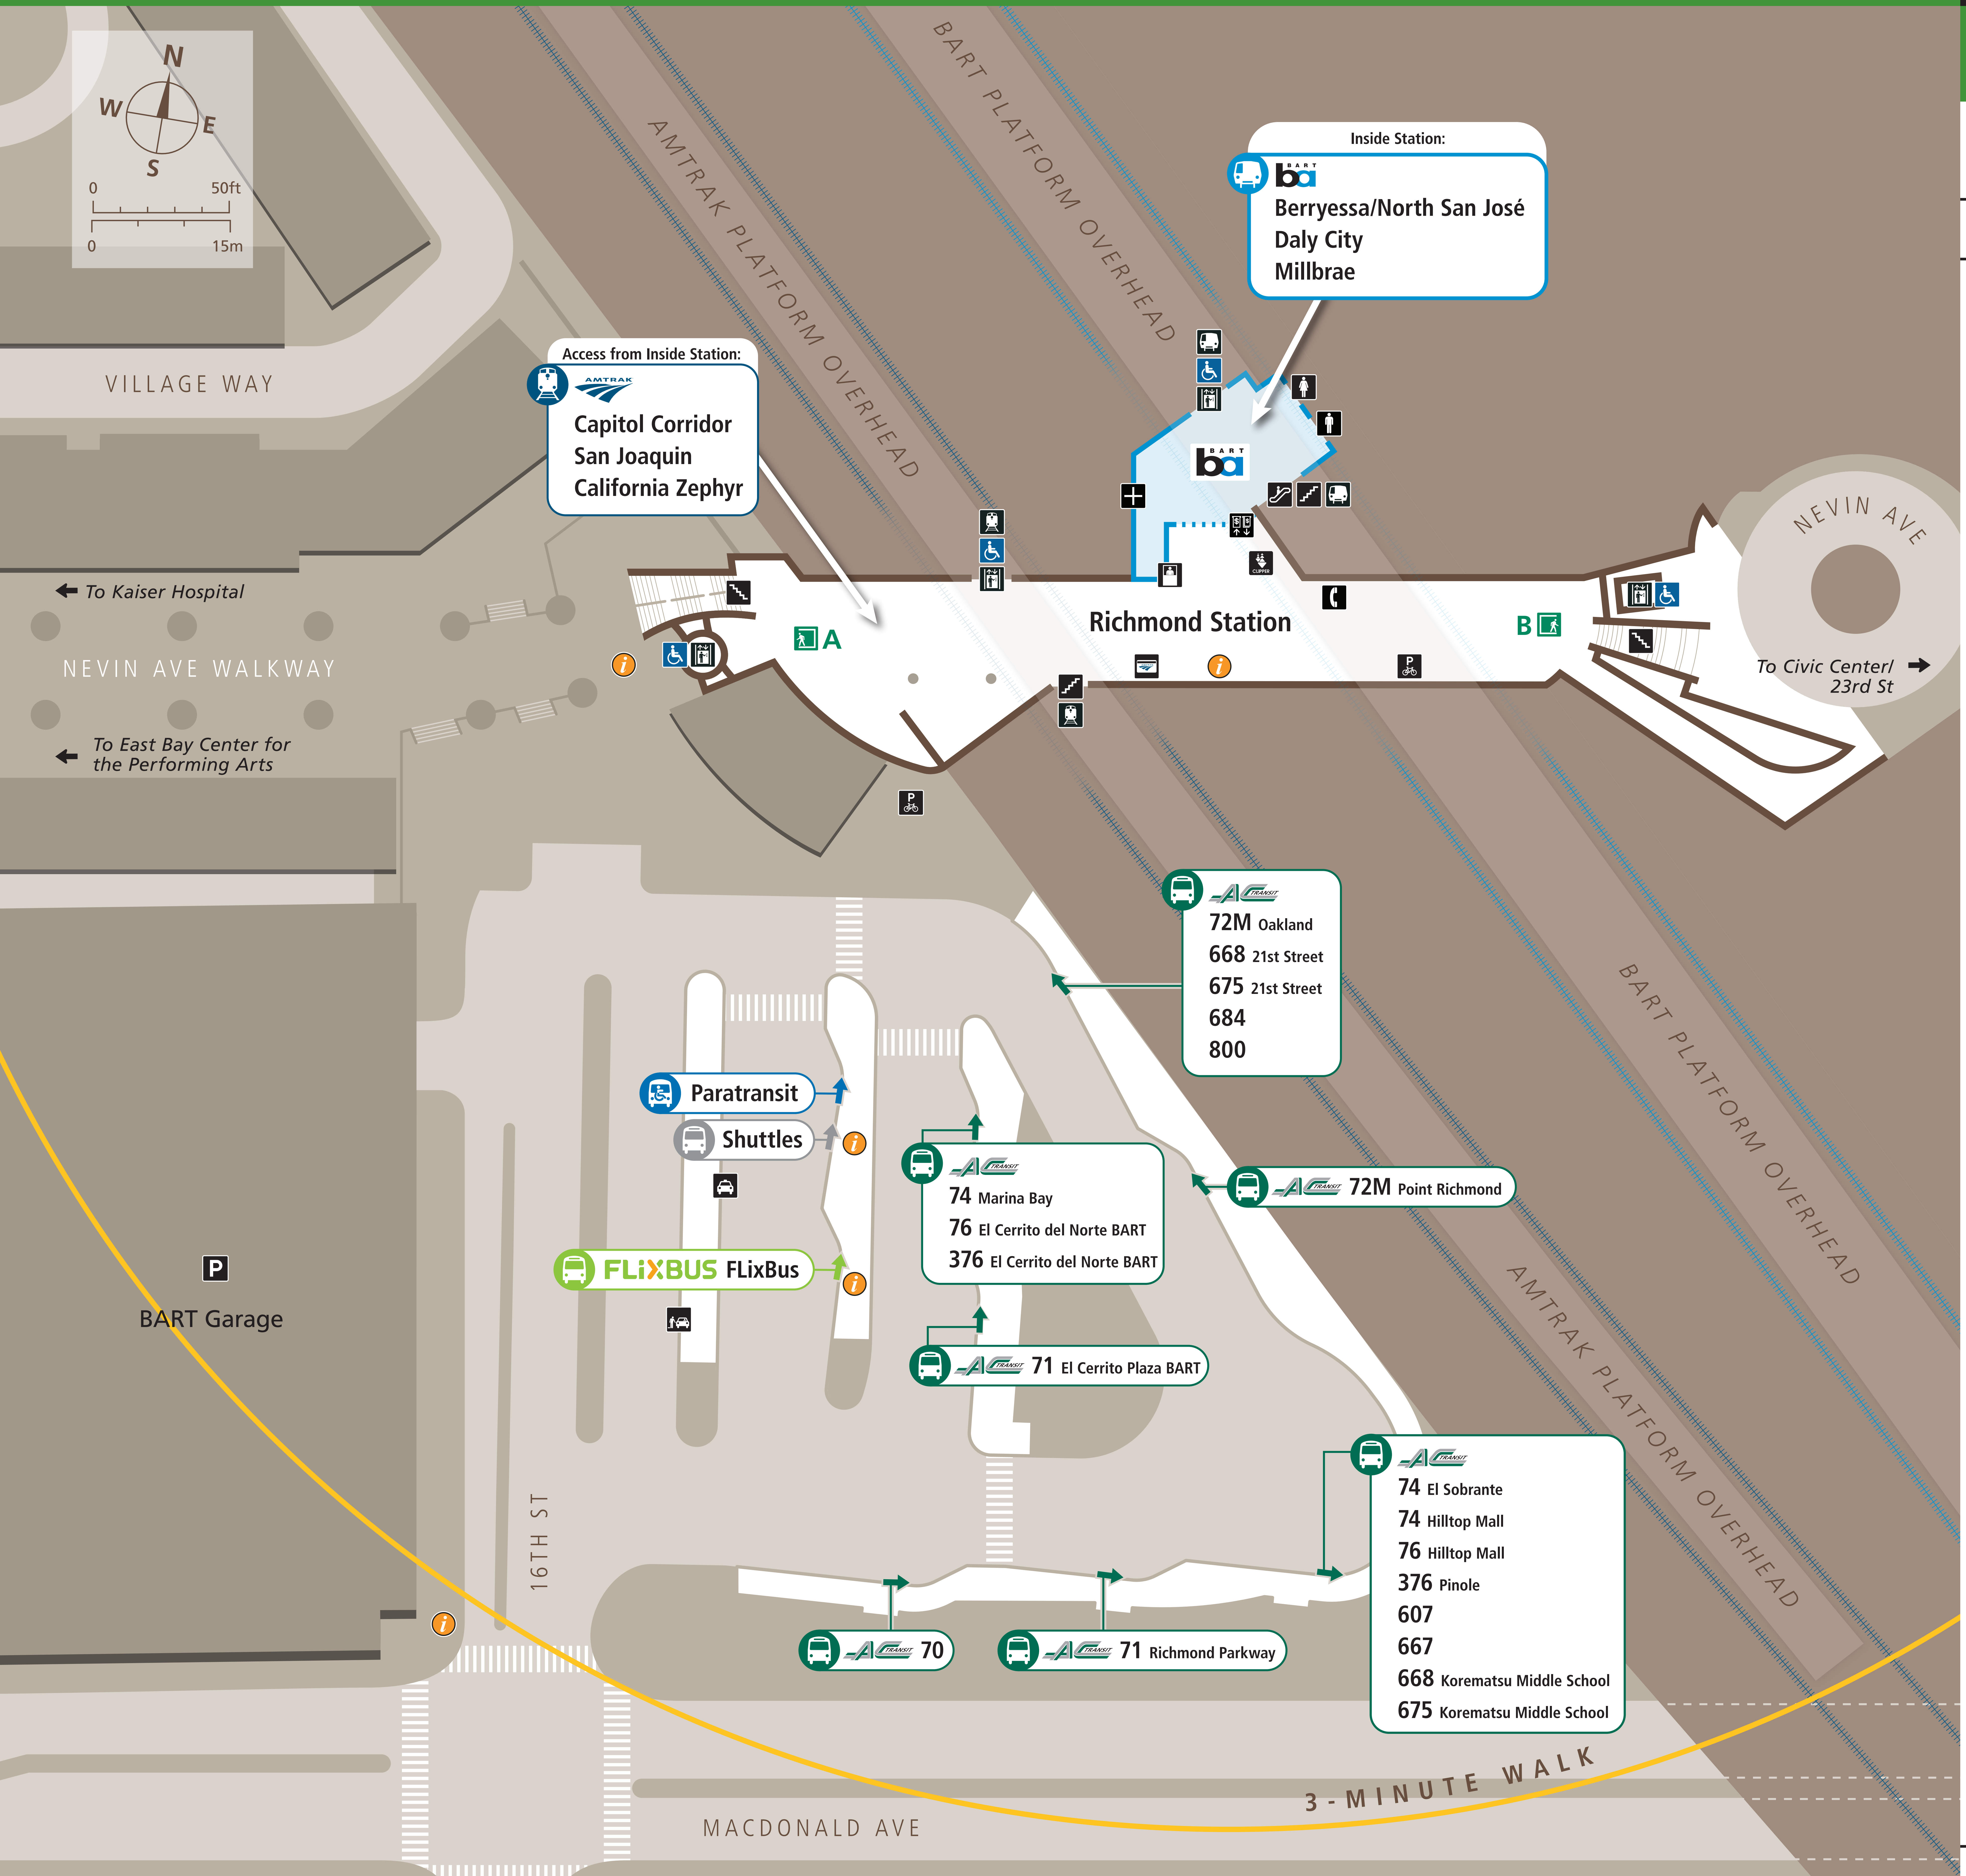

Transit Stops

Paradas del tránsito

公車站地圖

Transit Information

Richmond Station

Richmond

Map Key

- ★ You Are Here
- 3-Minute Walk
  500ft/150m Radius
- Amtrak Train
- BART Train
- Bus
- Bus Stop
- BART Parking
- Bike Parking
- Bill Changing
- Elevator
- Escalator
- Passenger Pick-up/Drop-off
- Restrooms
- Stairs
- Station Agent Booth
- Station Entrance/Exit
- Taxi Stand
- Telephone
- Ticket Vending:
  - Clipper/BART Tickets
  - Addfare
  - Amtrak
- Transit Information

Transit Lines

AC Transit	
Local Bus Lines	
70	Richmond Parkway Transit Center
71	Richmond Parkway Transit Center
71	El Cerrito Plaza BART
72M	Point Richmond
72M	Jack London Square
74	Castro Ranch Rd. & Sherwood Forest Dr.
74	Hilltop Mall
74	Hill Ave. & Marina Way
74	Hilltop Mall
76	El Cerrito del Norte BART
376	Contra Costa College
376	El Cerrito del Norte BART
All Nighter Bus Lines (Approx. 1 am - 5 am)	
800	San Francisco (24th St./Mission BART)

Call 511 | 511.org

Access from Inside Station:
Capitol Corridor
San Joaquin
California Zephyr

Inside Station:
BART
Berryessa/North San José
Daly City
Millbrae

72M Oakland
668 21st Street
675 21st Street
684
800

Paratransit
Shuttles

74 Marina Bay
76 El Cerrito del Norte BART
376 El Cerrito del Norte BART

FLIXBUS FlixBus

71 El Cerrito Plaza BART

74 El Sobrante
74 Hilltop Mall
76 Hilltop Mall
376 Pinole
607
667
668 Korematsu Middle School
675 Korematsu Middle School

70
71 Richmond Parkway

3-MINUTE WALK

To Richmond Greenway Trail