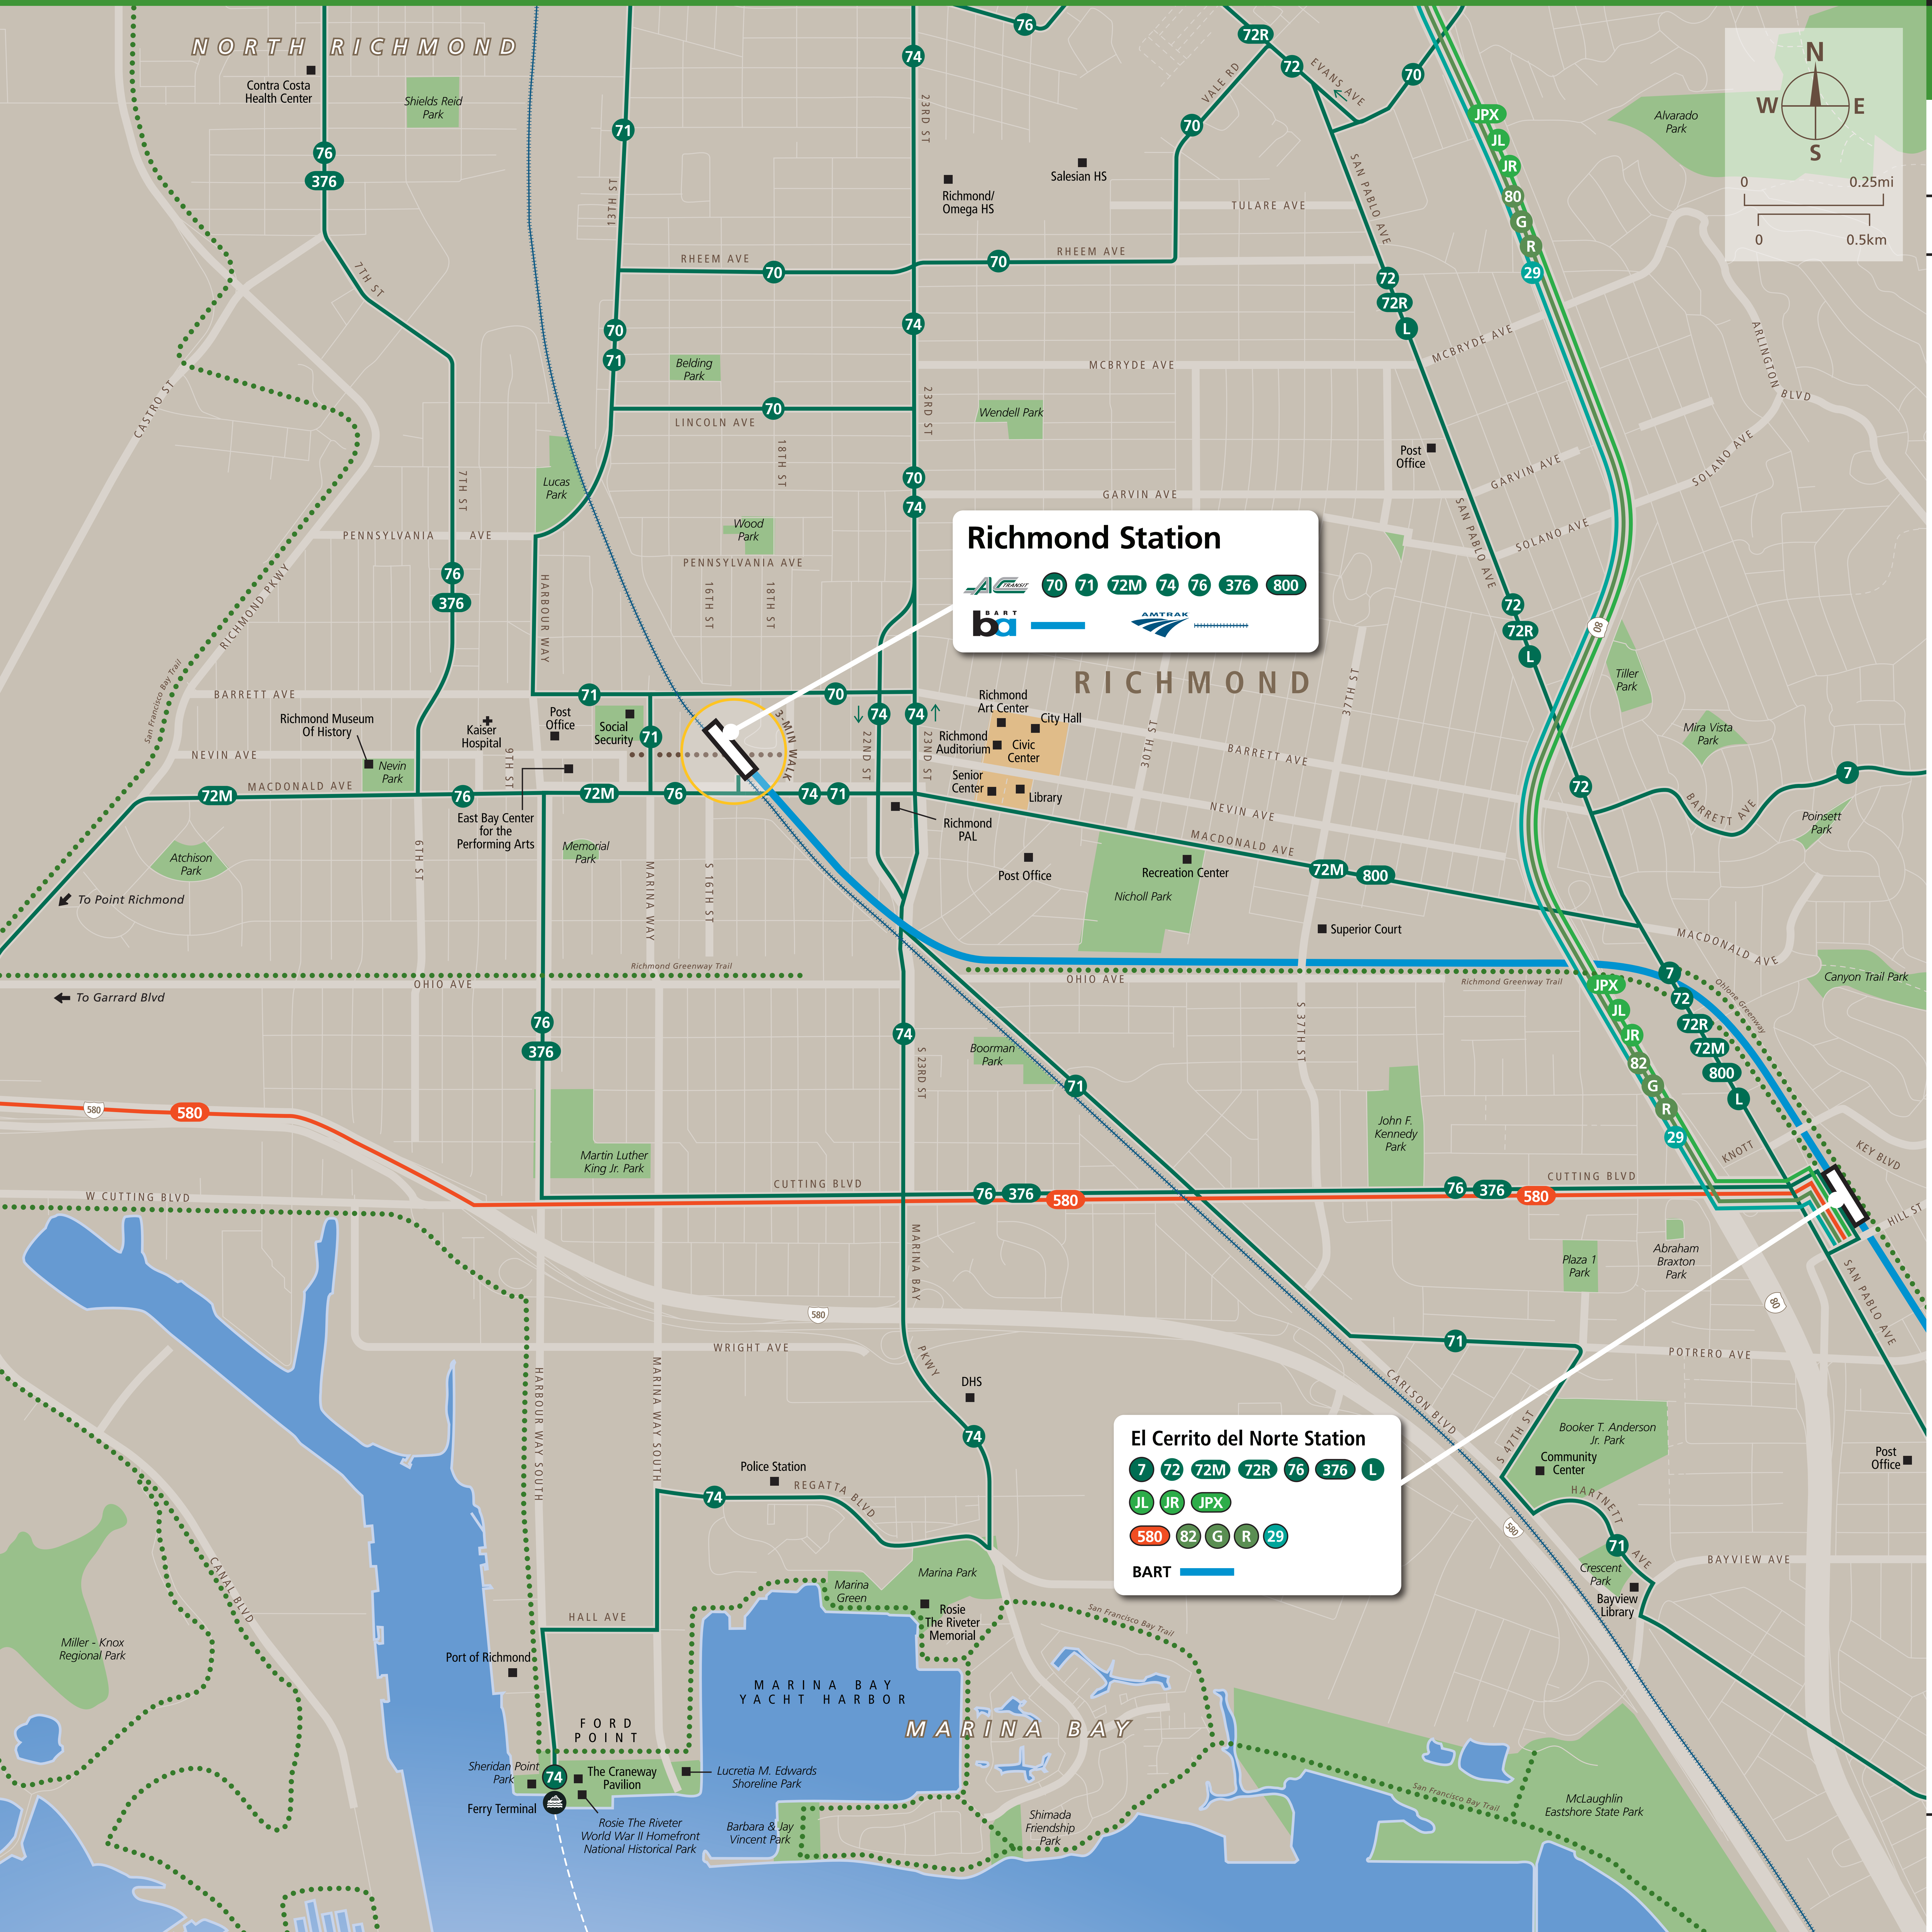

Transit Routes

Rutas del tránsito

公車路線圖

Richmond Station

70 71 72M 74 76 376 800

El Cerrito del Norte Station

7 72 72M 72R 76 376 L
JL JR JPX
580 82 G R 29

Transit Information

Richmond Station

Richmond

Map Key

- You Are Here
- 3-Minute Walk
  500ft/150m Radius
- BART
- 76 AC Transit
- JX WestCAT
- 580 Golden Gate Transit
- R SolanoExpress
- 29 Napa VINE
- Amtrak
- 580 Route Terminus
- Shared Use Bicycle & Pedestrian Path or Trail
- Pedestrian Walkway

This map does not show all commuter, express, special event, or all-night routes. Service may vary with time of day or day of week. Service changes may have occurred since printing. Please consult transit agency schedule or contact 511 for more information.

Call 511 | 511.org