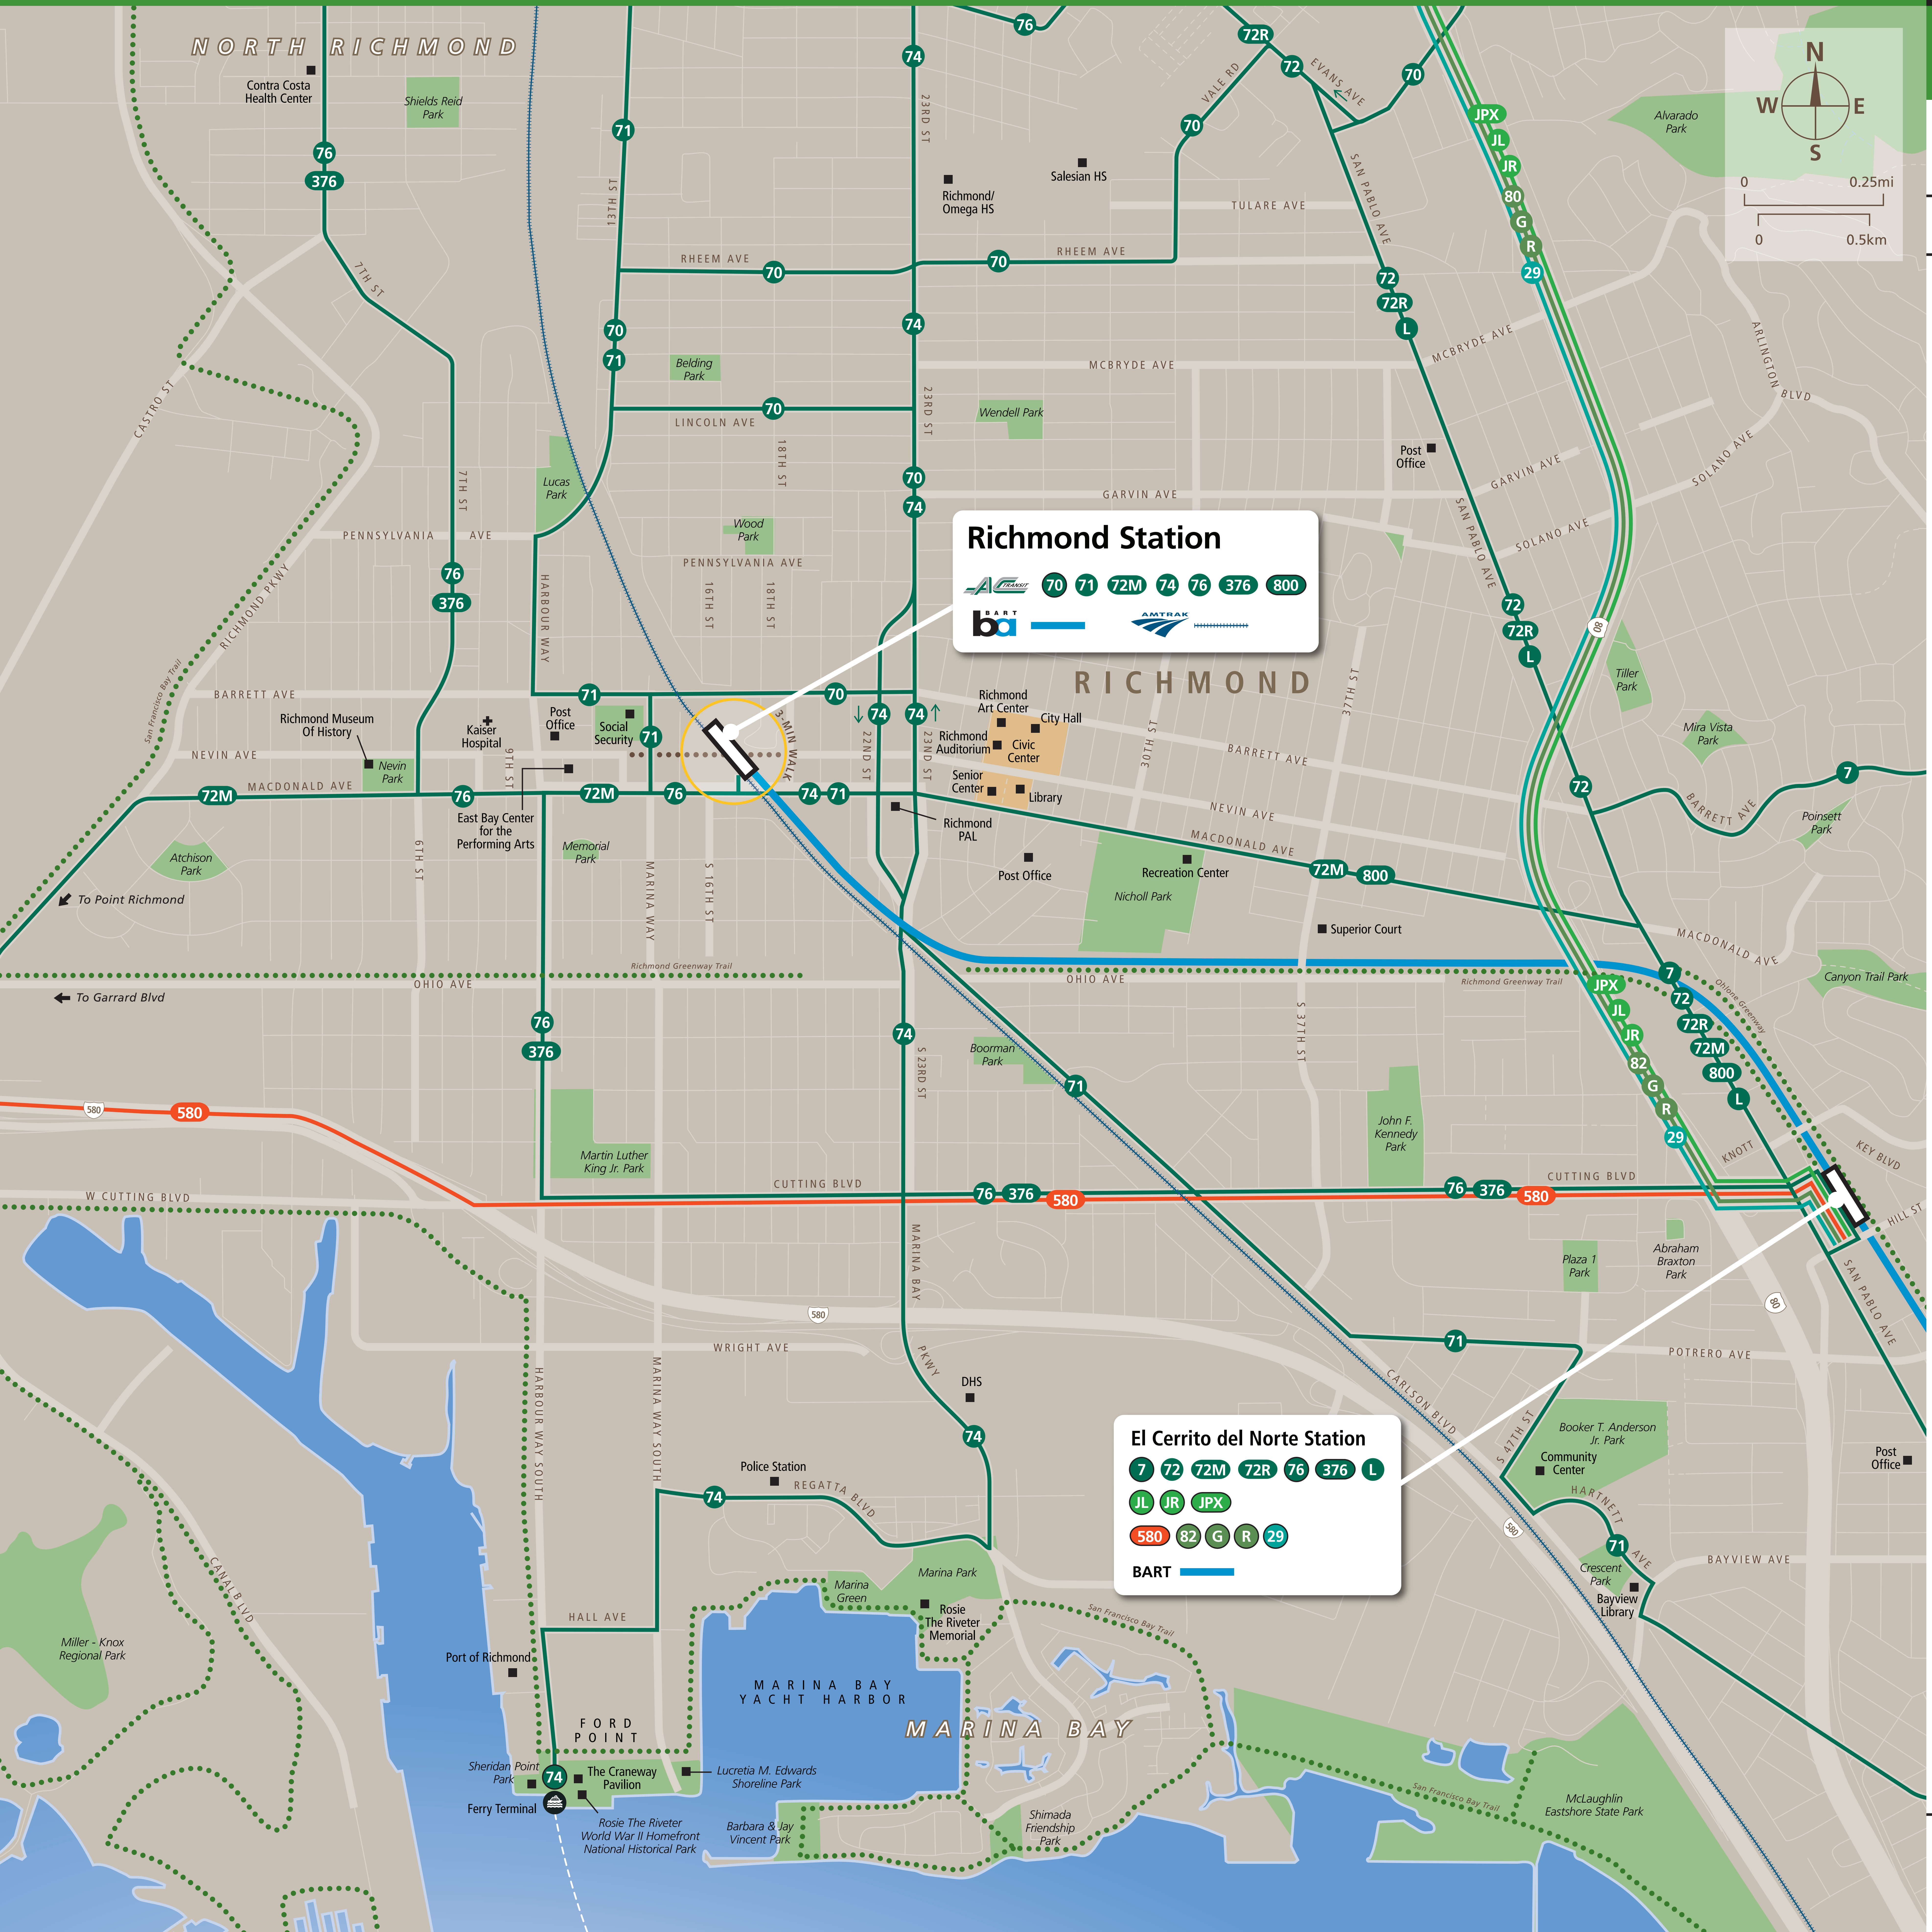

Transit Routes

Rutas del tránsito

公車路線圖

Richmond Station

70 71 72M 74 76 376 800

El Cerrito del Norte Station

7 72 72M 72R 76 376 L
JL JR JPX
580 82 G R 29

Transit Information

Richmond Station

Richmond

Map Key

- You Are Here
- 3-Minute Walk
  500ft/150m Radius
- BART
- 76 AC Transit
- JX WestCAT
- 580 Golden Gate Transit
- R SolanoExpress
- 29 Napa VINE
- Amtrak
- 580 Route Terminus
- Shared Use Bicycle & Pedestrian Path or Trail
- Pedestrian Walkway

This map does not show all commuter, express, special event, or all-night routes. Service may vary with time of day or day of week. Service changes may have occurred since printing. Please consult transit agency schedule or contact 511 for more information.

Call 511 | 511.org