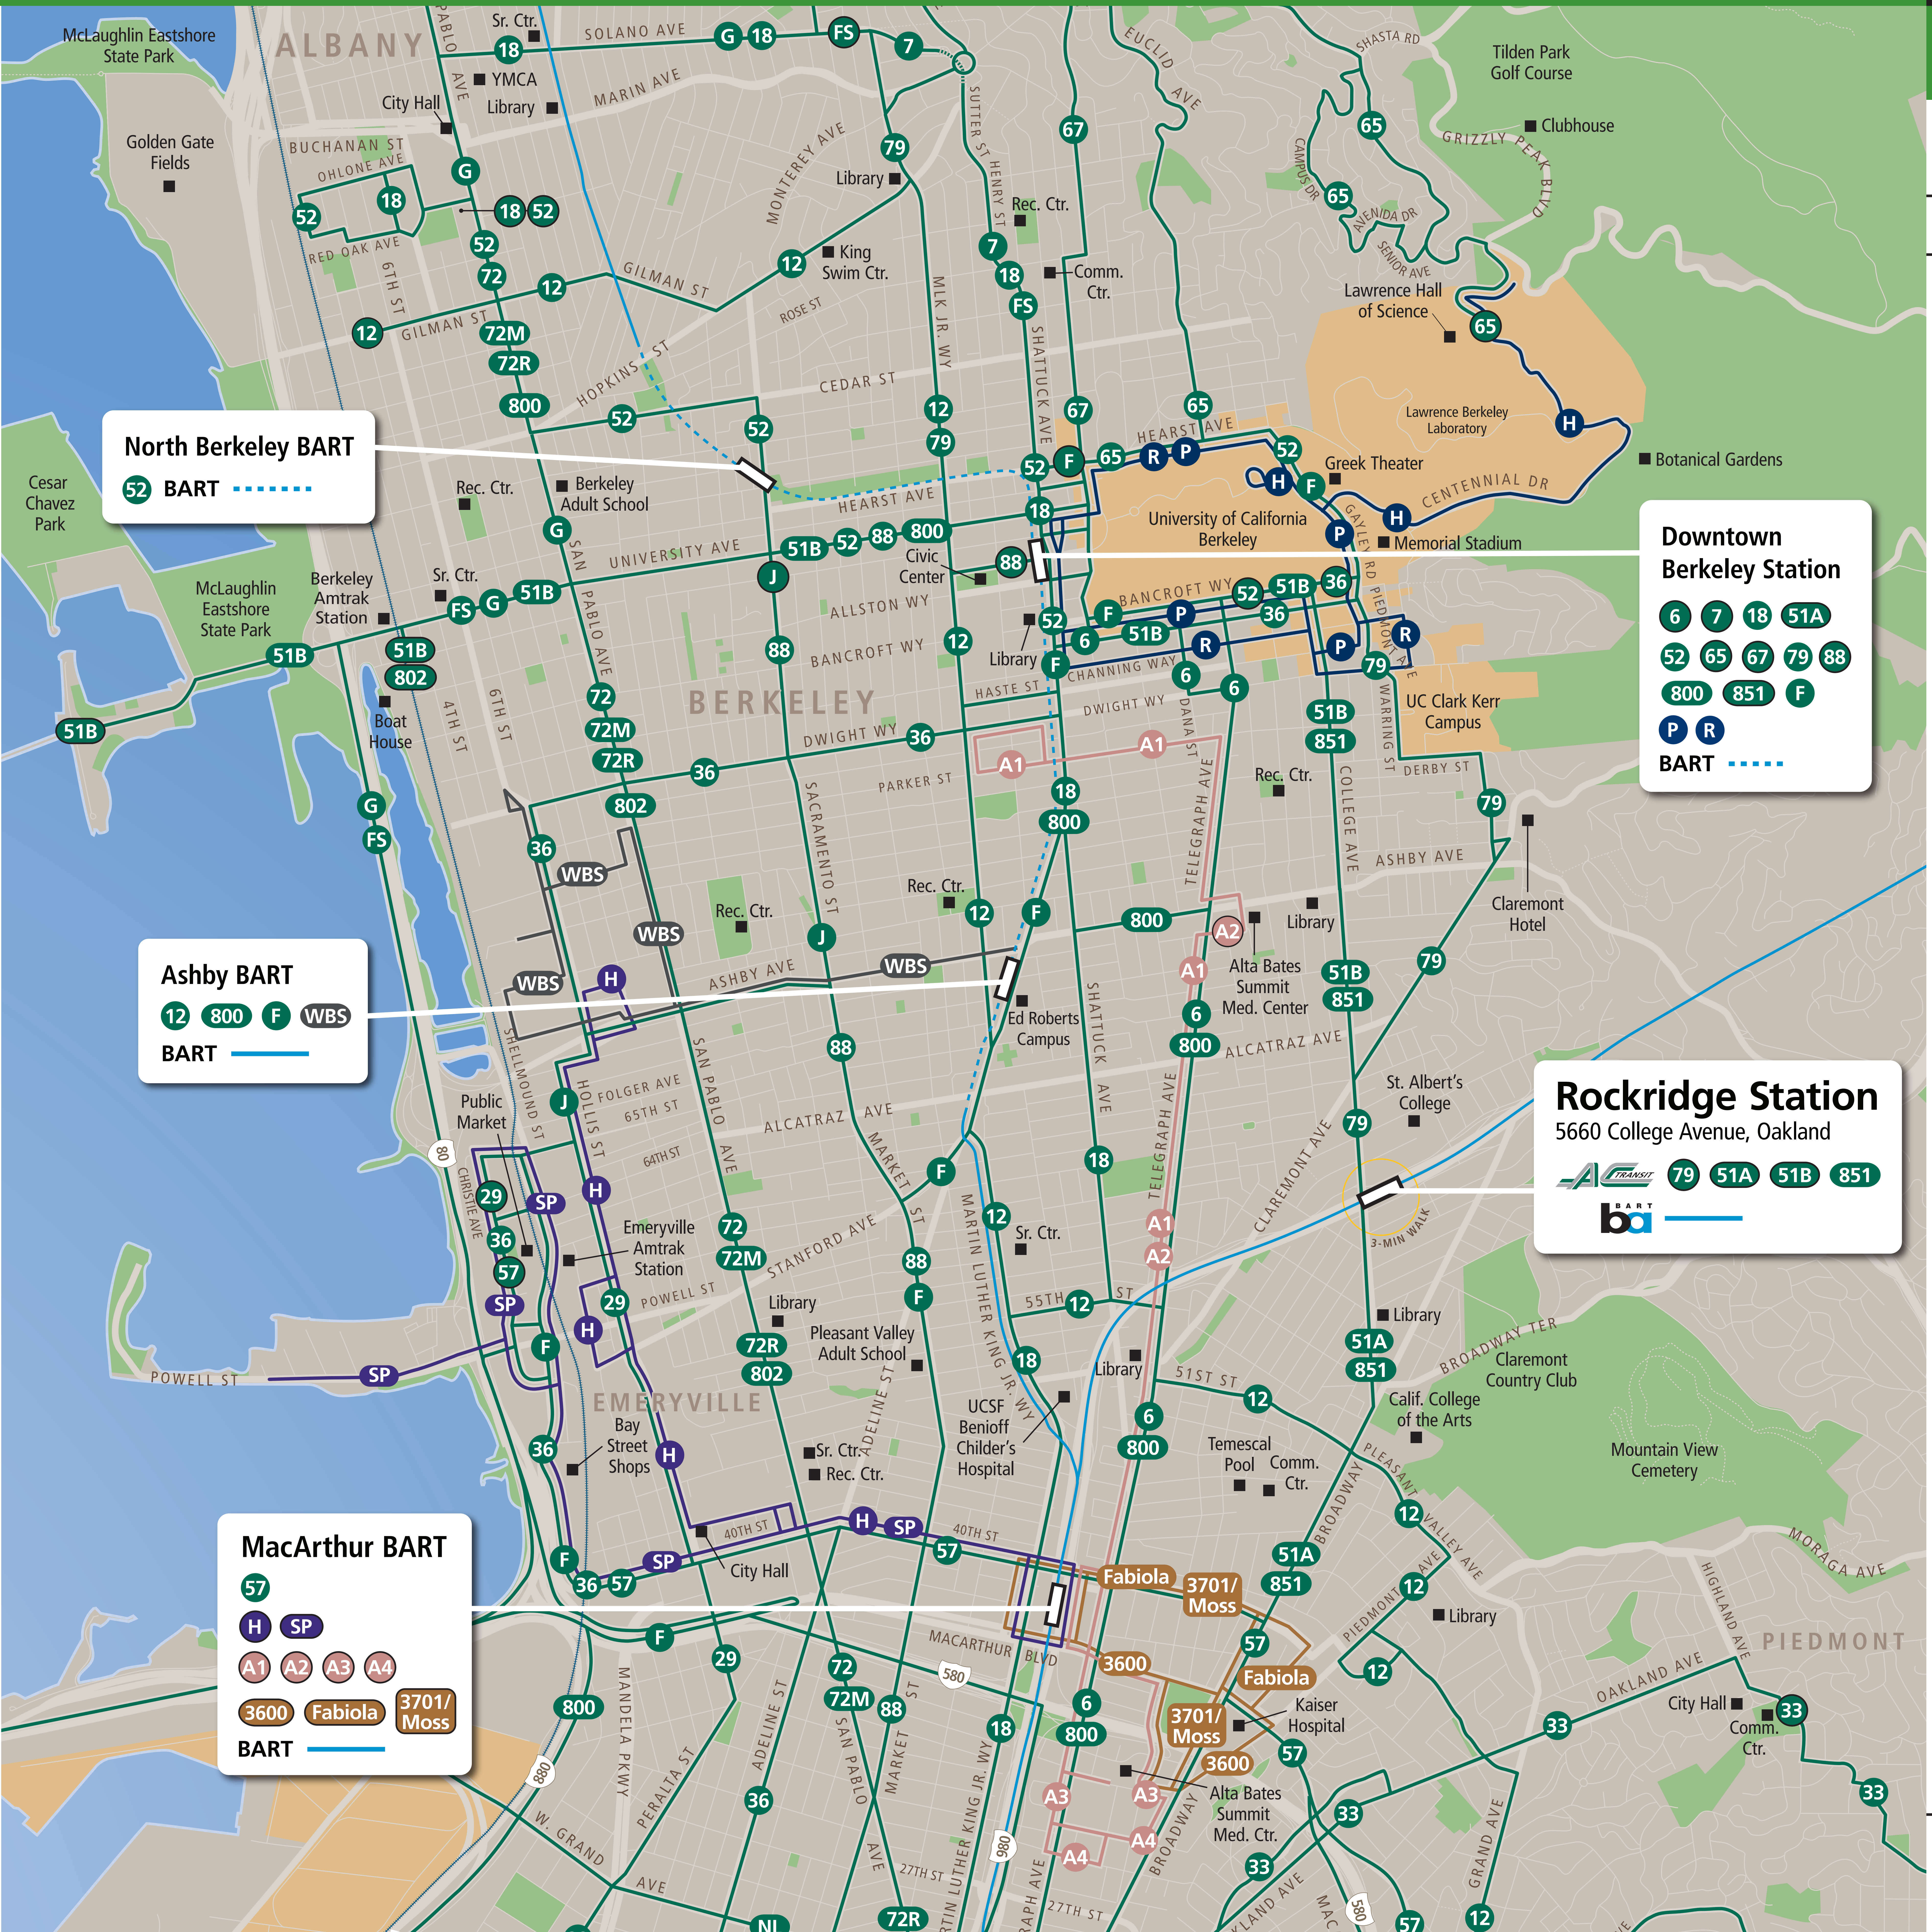

Transit Routes

Rutas del tránsito

公車路線圖

North Berkeley BART

52 BART

Ashby BART

12 800 F WBS

BART

MacArthur BART

57

H SP

A1 A2 A3 A4

3600 Fabiola 3701/Moss

BART

Downtown Berkeley Station

6 7 18 51A

52 65 67 79 88

800 851 F

P R

BART

Rockridge Station

5660 College Avenue, Oakland

TRANSIT

79 51A 51B 851

ba

Transit Information

Rockridge Station

Oakland

Map Key

- You Are Here
- 5-Minute Walk 1000ft/305m Radius
- BART
- BART (underground)
- Amtrak
- AC Transit
- Alta Bates Summit Shuttle
- Bear Transit
- Emery Go-Round
- Kaiser Shuttle
- West Berkeley Shuttle
- Route Terminus

This map does not show all commuter, express, special event, or all-night routes. Service may vary with time of day or day of week. Service changes may have occurred since printing. Please consult transit agency schedule or contact 511 for more information.

Call 511 | 511.org