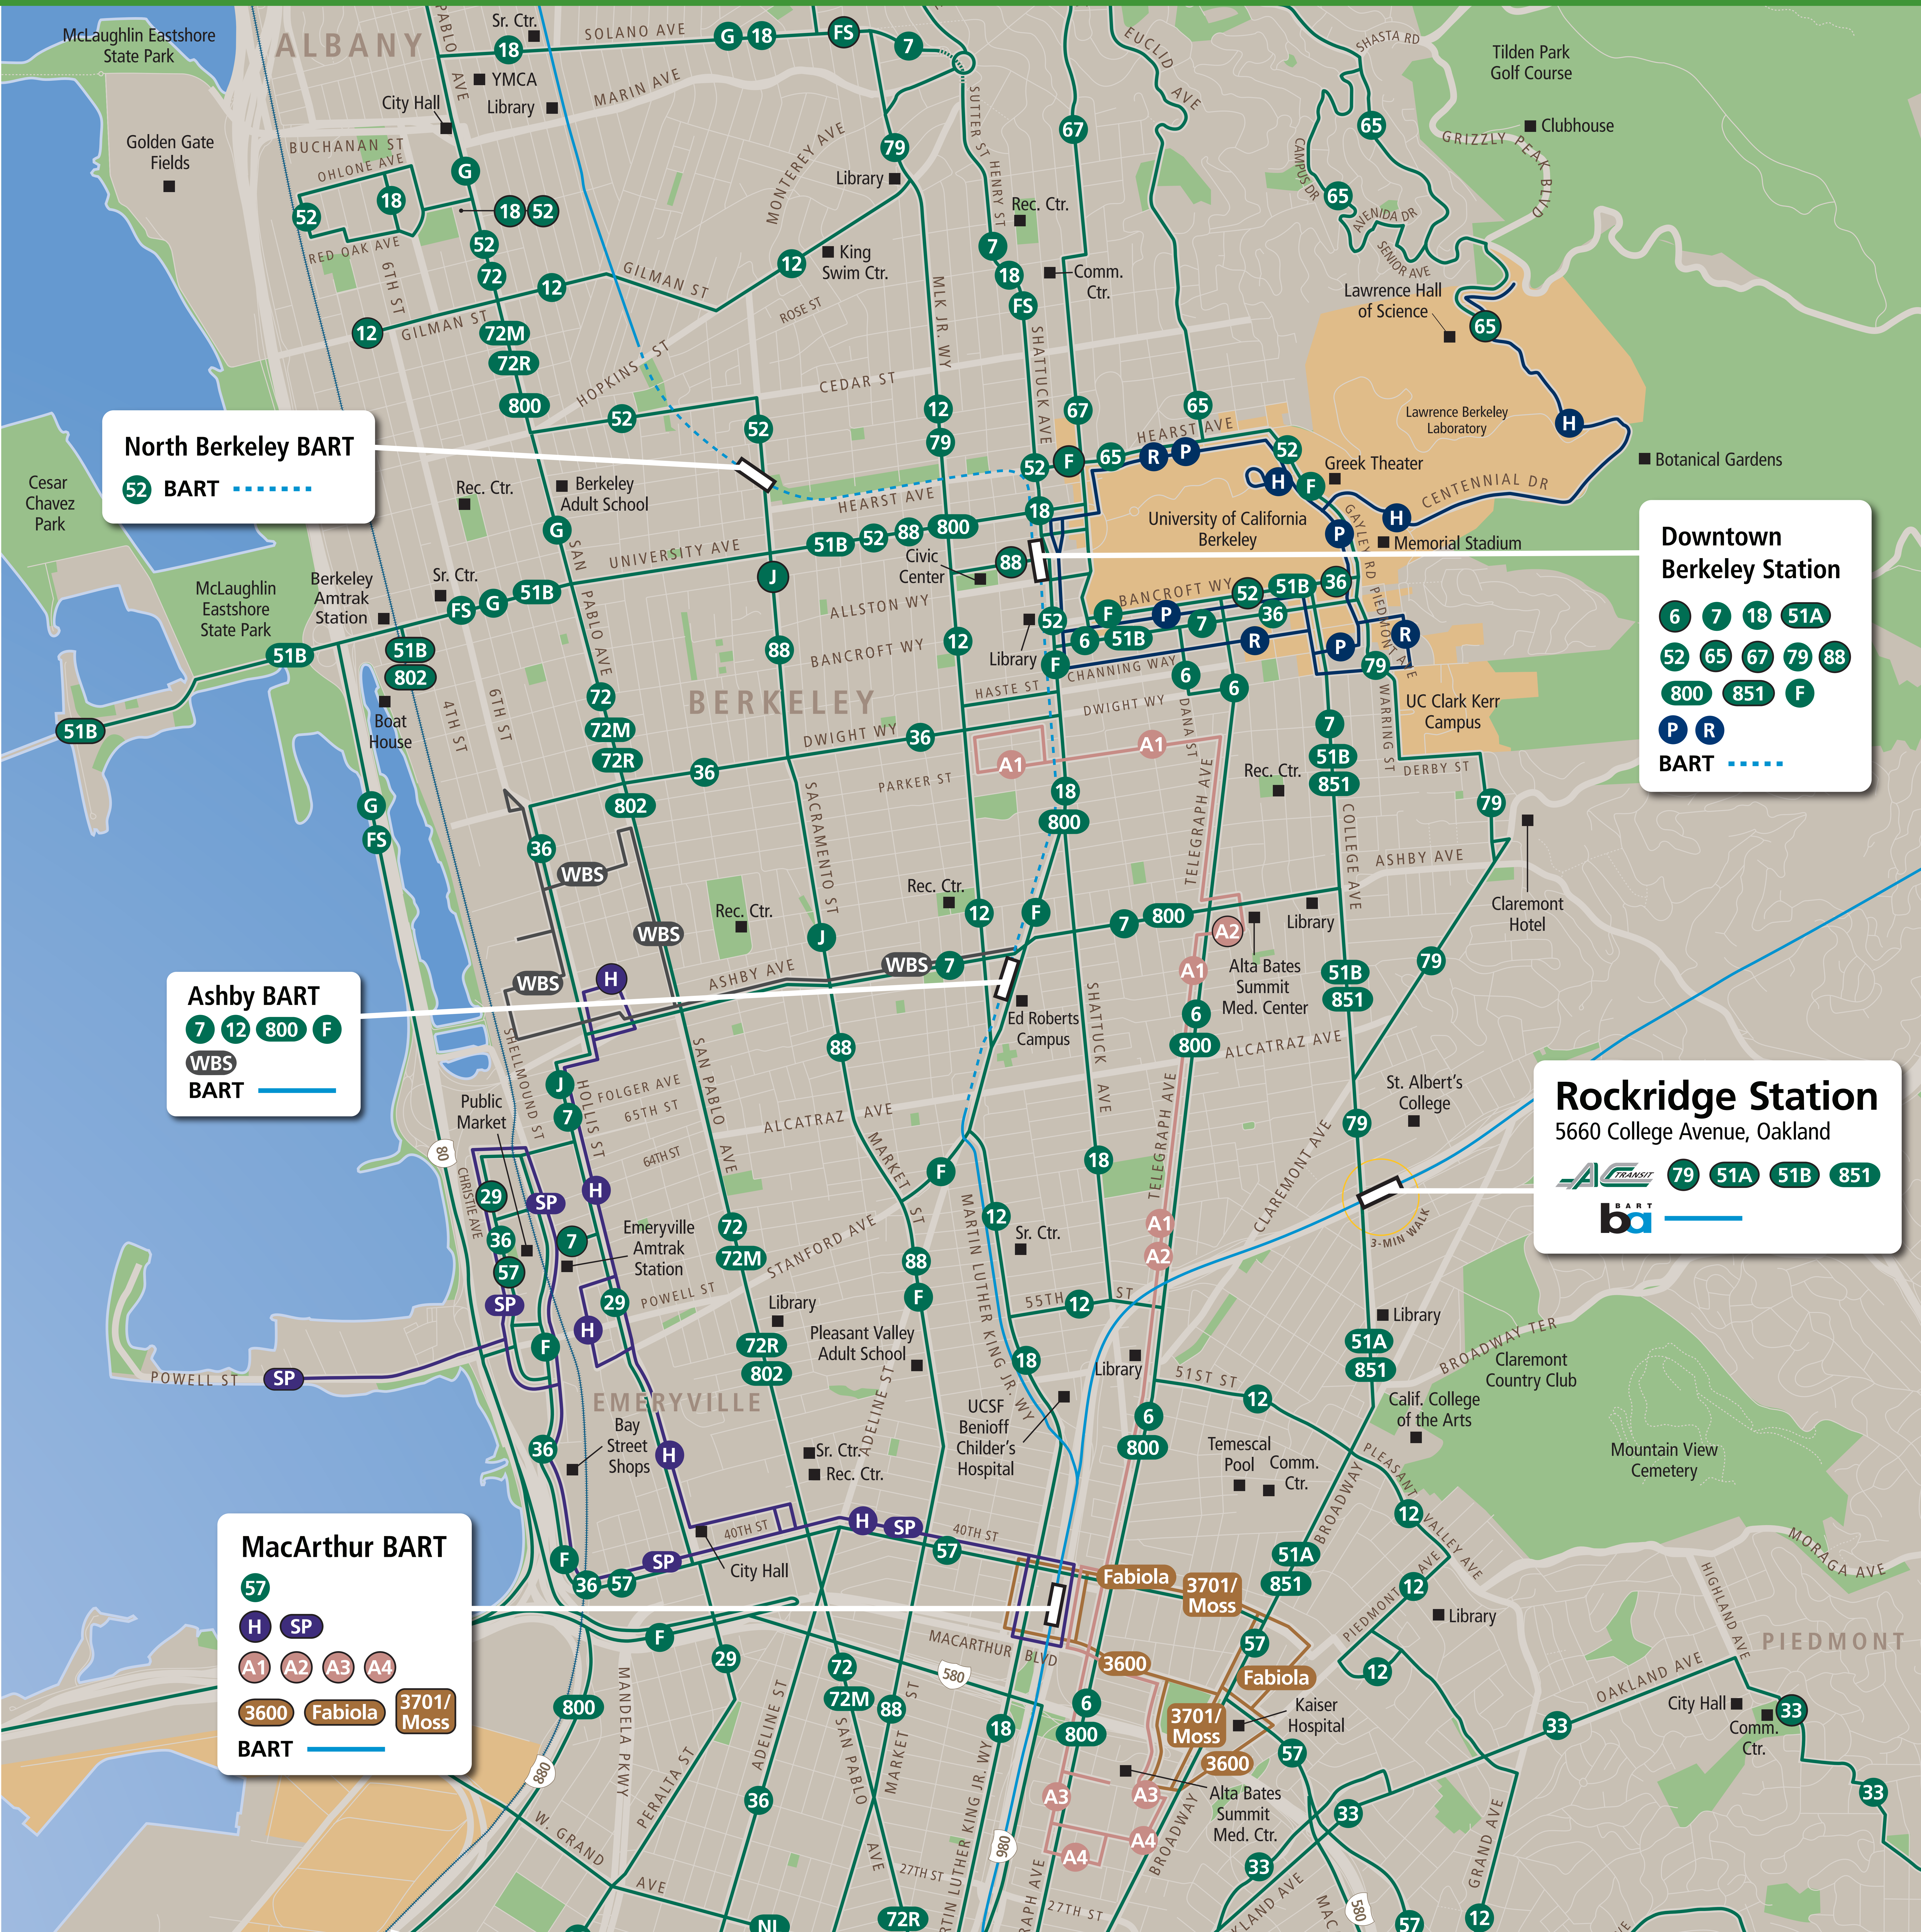

Transit Routes

Rutas del tránsito

公車路線圖

Transit Information

Rockridge Station

Oakland

Map Key

- You Are Here
- 5-Minute Walk
  1000ft/305m Radius
- BART
- BART (underground)
- Amtrak
- AC Transit
- Alta Bates Summit Shuttle
- Bear Transit
- Emery Go-Round
- Kaiser Shuttle
- West Berkeley Shuttle
- Route Terminus

This map does not show all commuter, express, special event, or all-night routes. Service may vary with time of day or day of week. Service changes may have occurred since printing. Please consult transit agency schedule or contact 511 for more information.

Downtown Berkeley Station

6 7 18 51A
52 65 67 79 88
800 851 F
P R
BART

Rockridge Station
5660 College Avenue, Oakland

79 51A 51B 851

North Berkeley BART

52 BART

Ashby BART

7 12 800 F
WBS
BART

MacArthur BART

57
H SP
A1 A2 A3 A4
3600 Fabiola 3701/Moss
BART

Call 511 | 511.org