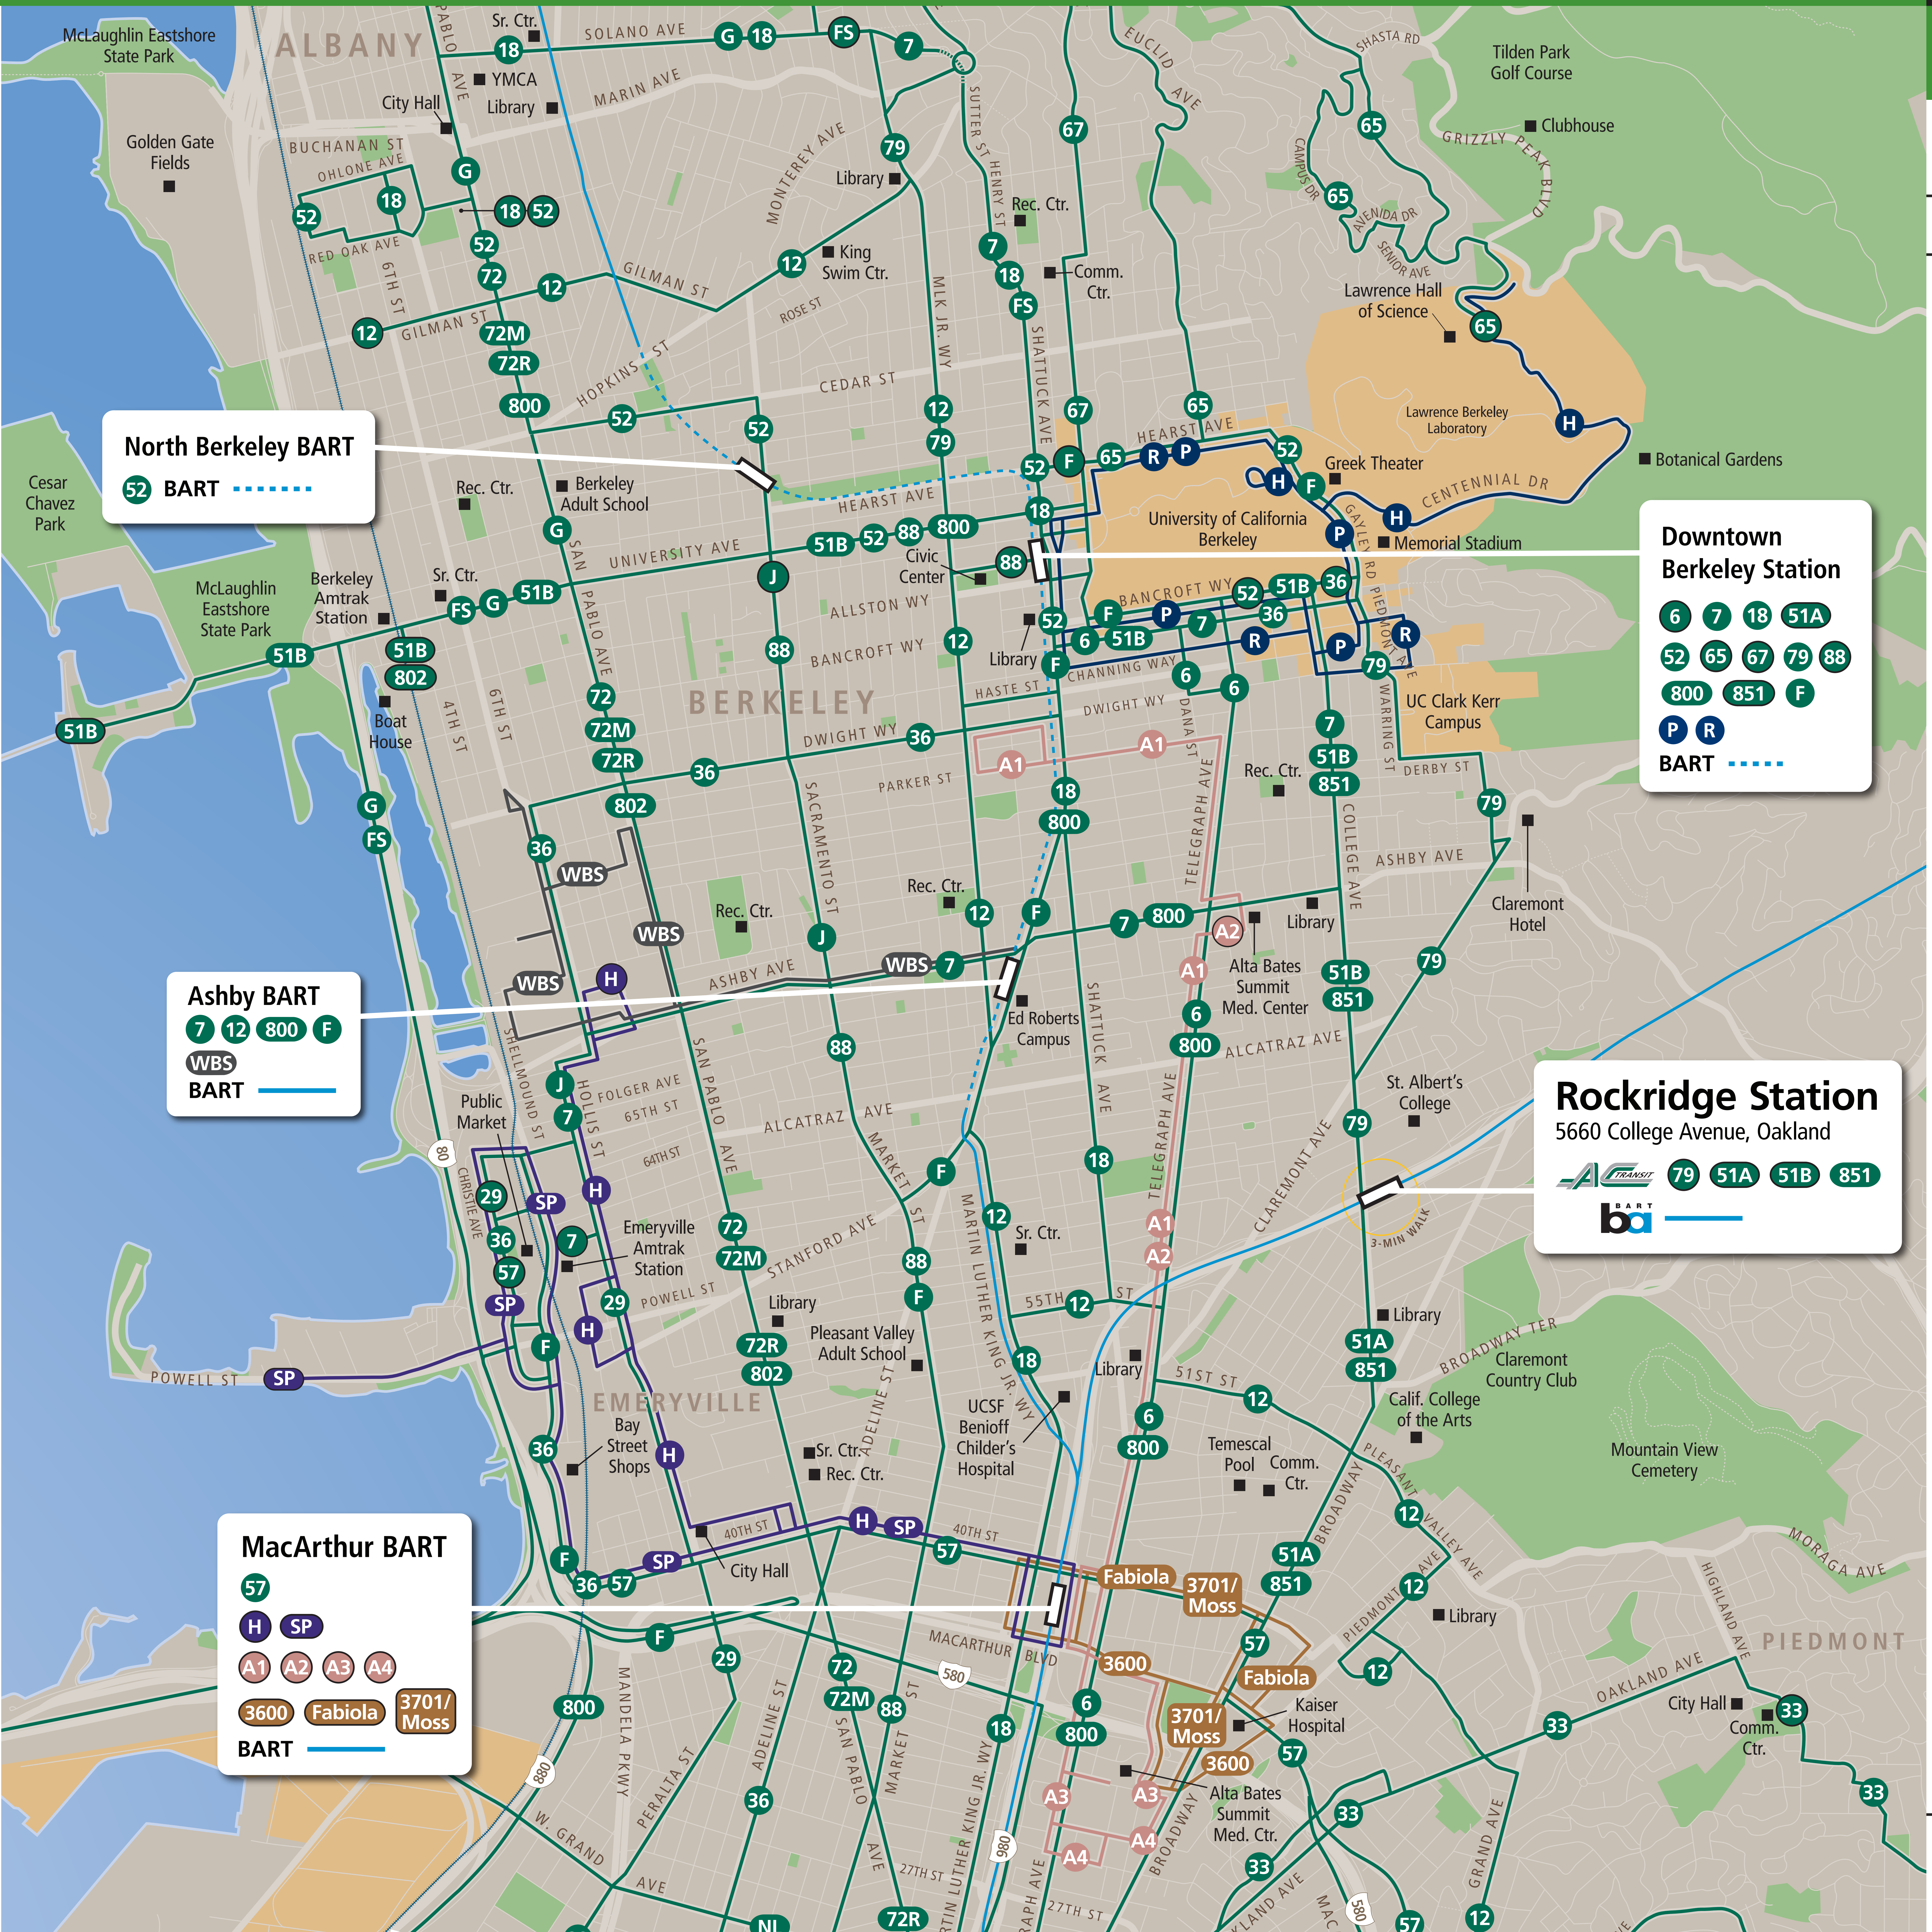

Transit Routes

Rutas del tránsito

公車路線圖

North Berkeley BART

52 BART

Ashby BART

7 12 800 F

WBS

BART

MacArthur BART

57

H SP

A1 A2 A3 A4

3600 Fabiola 3701/Moss

BART

Downtown Berkeley Station

6 7 18 51A

52 65 67 79 88

800 851 F

P R

BART

Rockridge Station

5660 College Avenue, Oakland

TRANSIT

79 51A 51B 851

ba

Transit Information

Rockridge Station

Oakland

Map Key

- You Are Here
- 5-Minute Walk
  1000ft/305m Radius
- BART
- BART (underground)
- Amtrak
- AC Transit
- Alta Bates Summit Shuttle
- Bear Transit
- Emery Go-Round
- Kaiser Shuttle
- West Berkeley Shuttle
- Route Terminus

This map does not show all commuter, express, special event, or all-night routes. Service may vary with time of day or day of week. Service changes may have occurred since printing. Please consult transit agency schedule or contact 511 for more information.

Call 511 | 511.org