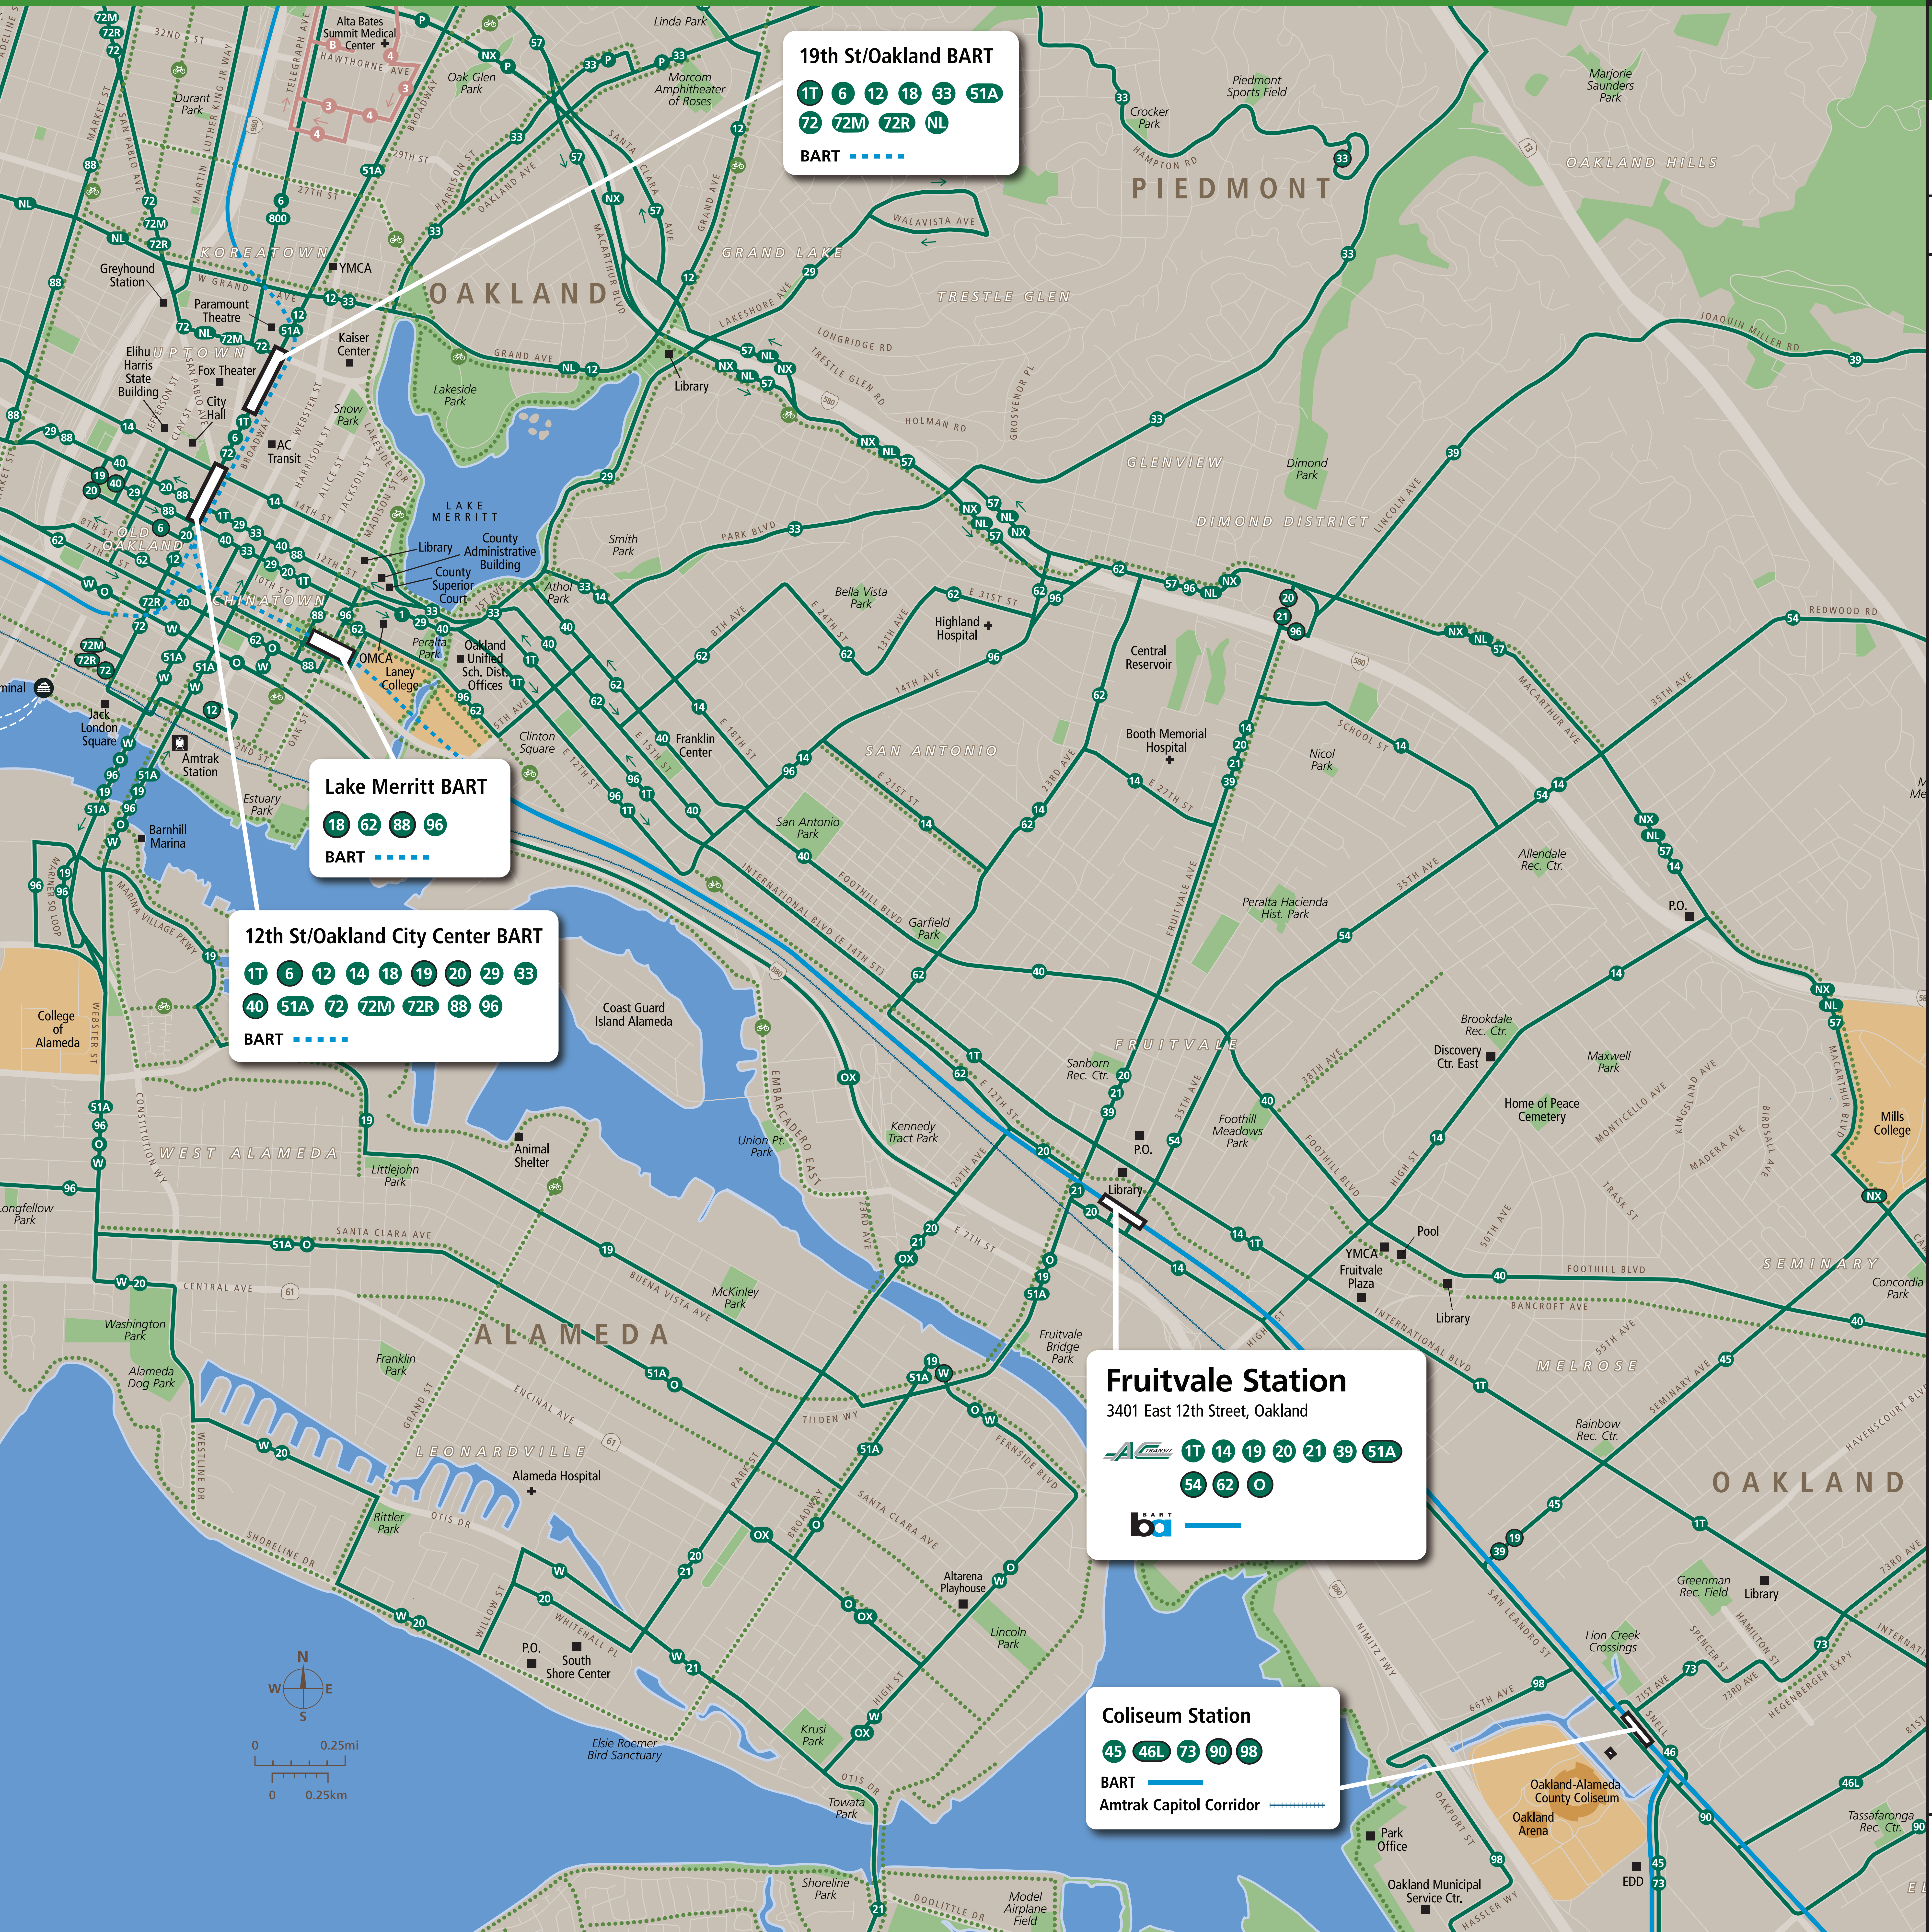

Transit Routes

Rutas del tránsito

公車路線圖

19th St/Oakland BART

1T 6 12 18 33 51A
72 72M 72R NL

BART

Lake Merritt BART

18 62 88 96

BART

12th St/Oakland City Center BART

1T 6 12 14 18 19 20 29 33
40 51A 72 72M 72R 88 96

BART

Fruitvale Station
3401 East 12th Street, Oakland

AC Transit 1T 14 19 20 21 39 51A
54 62 O

BART

Coliseum Station

45 46L 73 90 98

BART
Amtrak Capitol Corridor

Transit Information

Fruitvale Station

Oakland

Map Key

- You Are Here
- 5-Minute Walk 1000ft/305m Radius
- BART
- BART (underground)
- Amtrak Capitol Corridor
- AC Transit
- Alta Bates Summit Shuttle
- Bicycle Routes
- Route Terminus

This map does not show all commuter, express, special event, or all-night routes. Service may vary with time of day or day of week. Service changes may have occurred since printing. Please consult transit agency schedule or contact 511 for more information.

Call 511 | 511.org