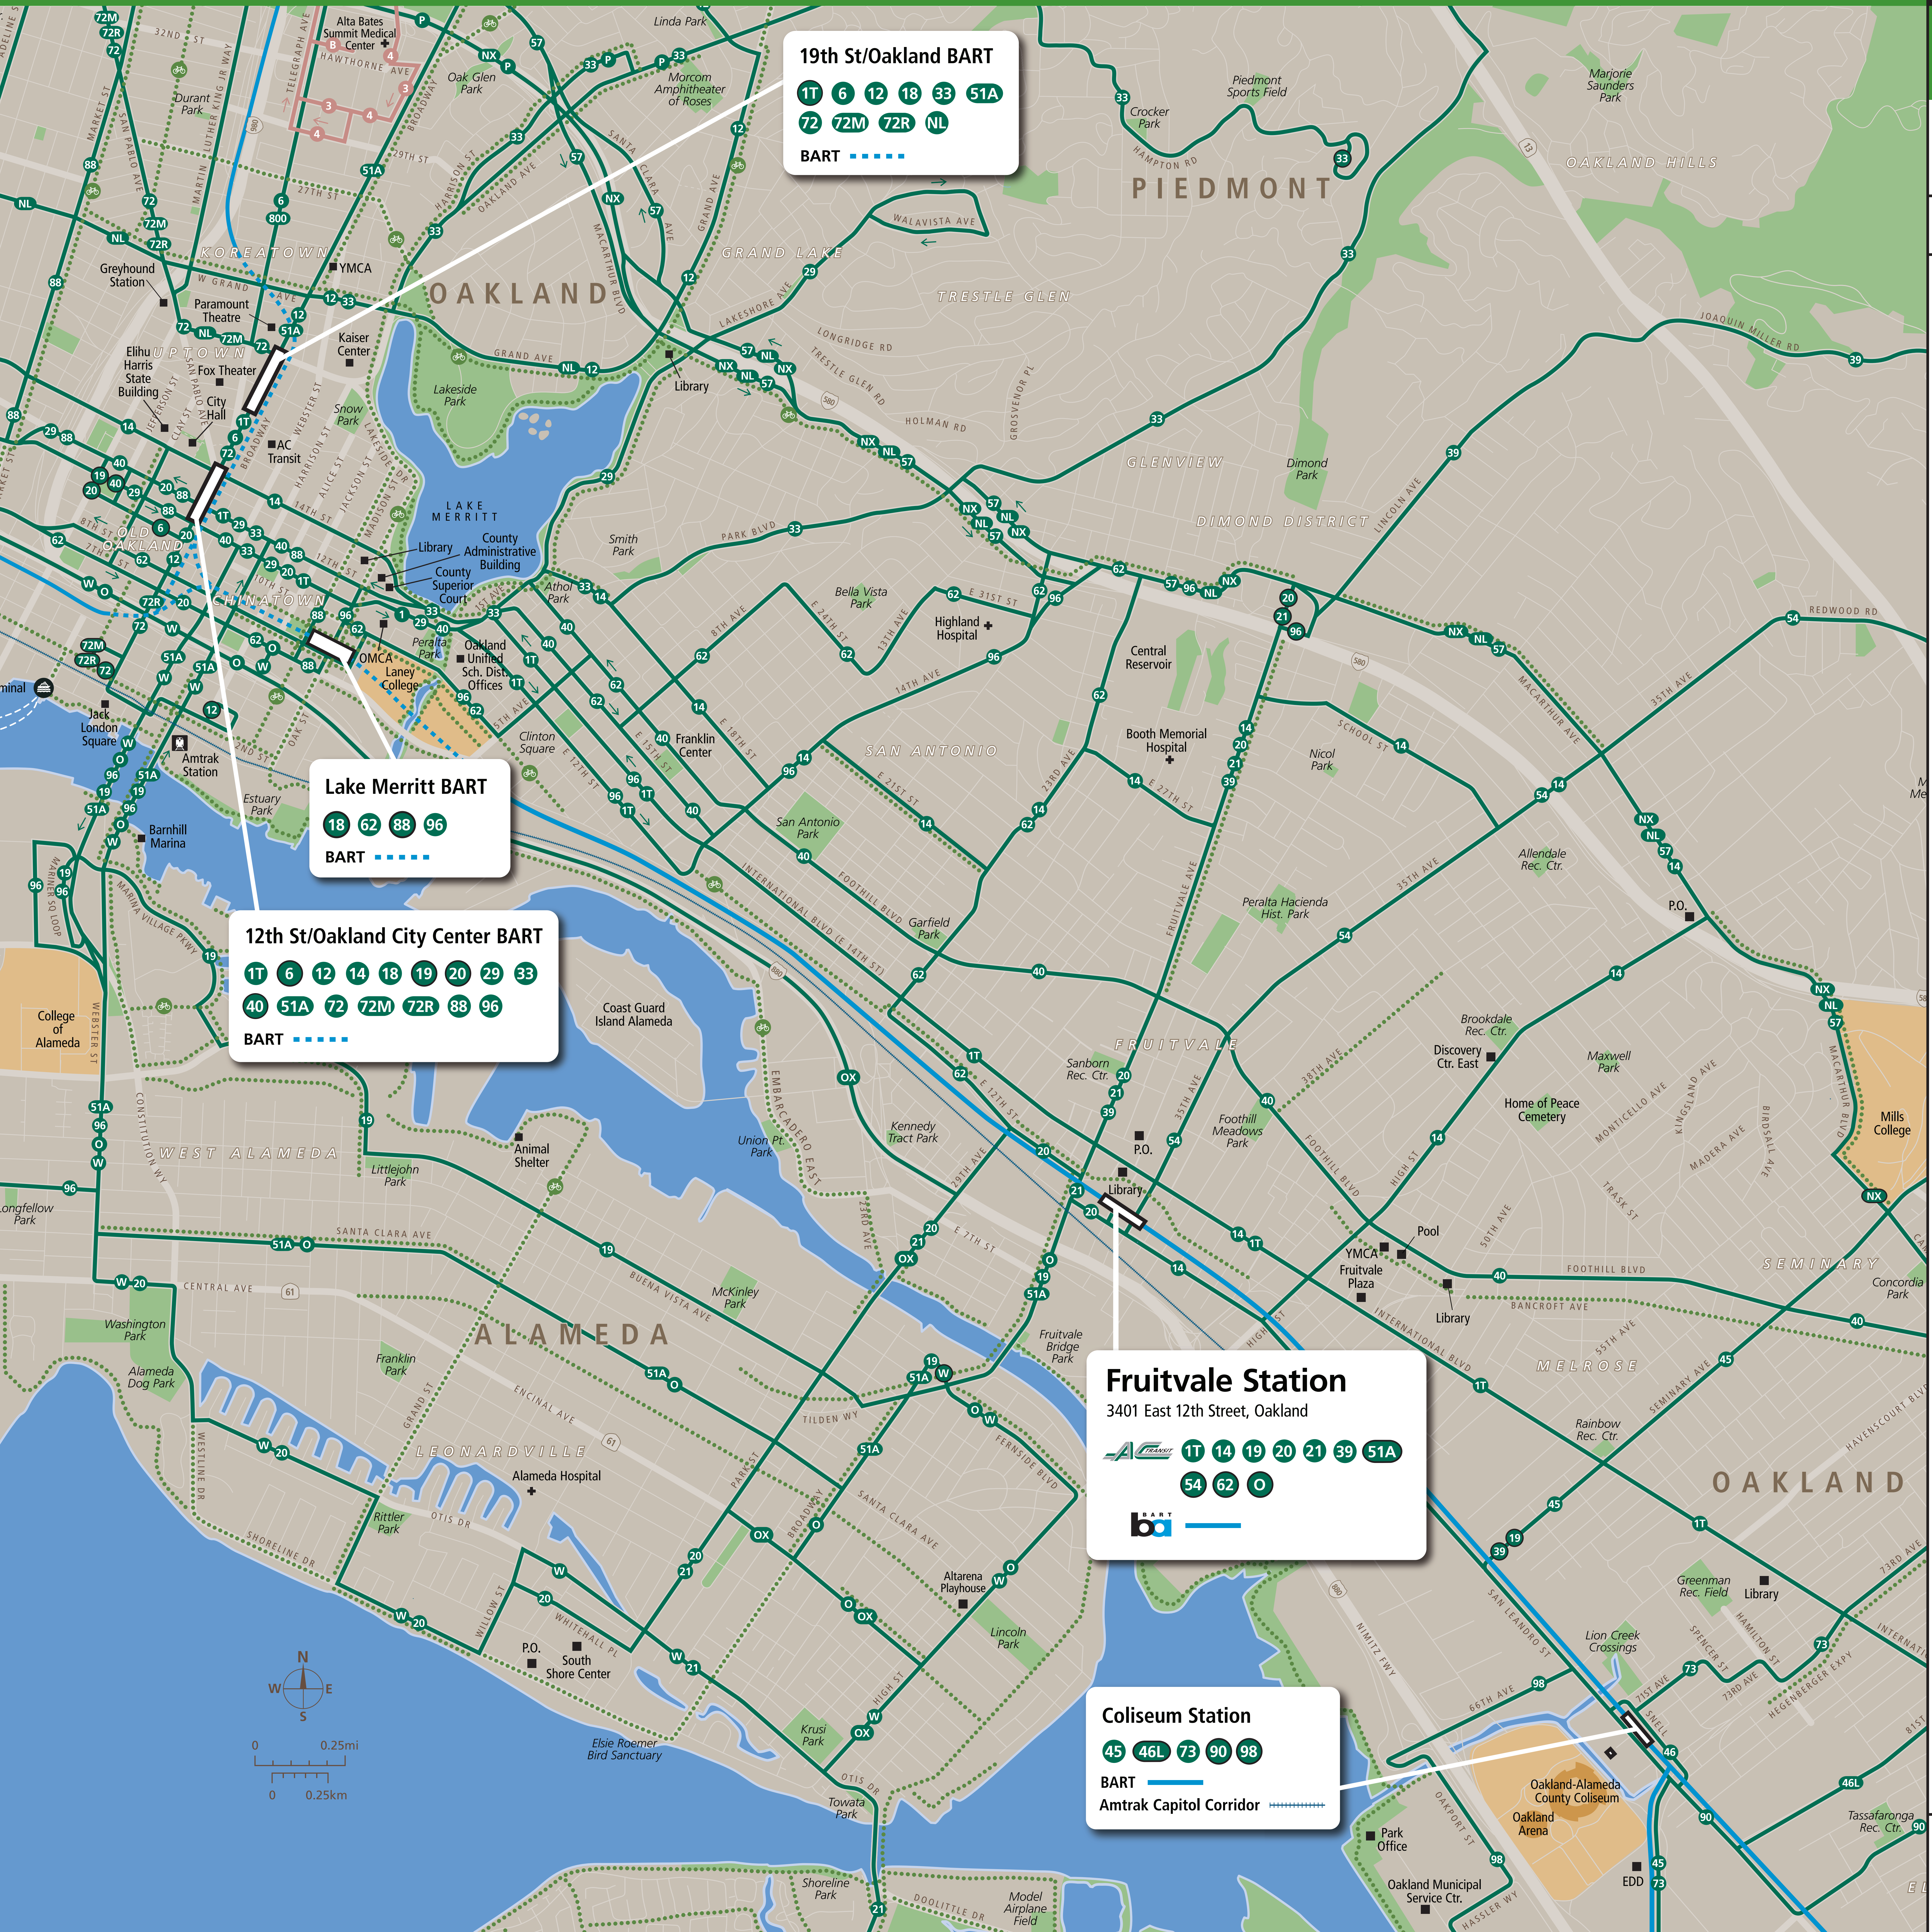

Transit Routes

Rutas del tránsito

公車路線圖

19th St/Oakland BART

1T 6 12 18 33 51A
72 72M 72R NL

BART

Lake Merritt BART

18 62 88 96

BART

12th St/Oakland City Center BART

1T 6 12 14 18 19 20 29 33
40 51A 72 72M 72R 88 96

BART

Fruitvale Station
3401 East 12th Street, Oakland

AC Transit 1T 14 19 20 21 39 51A
54 62 O

BART

Coliseum Station

45 46L 73 90 98

BART
Amtrak Capitol Corridor

Transit Information

Fruitvale Station

Oakland

Map Key

- You Are Here
- 5-Minute Walk 1000ft/305m Radius
- BART
- BART (underground)
- Amtrak Capitol Corridor
- AC Transit
- Alta Bates Summit Shuttle
- Bicycle Routes
- Route Terminus

This map does not show all commuter, express, special event, or all-night routes. Service may vary with time of day or day of week. Service changes may have occurred since printing. Please consult transit agency schedule or contact 511 for more information.

Call 511 | 511.org