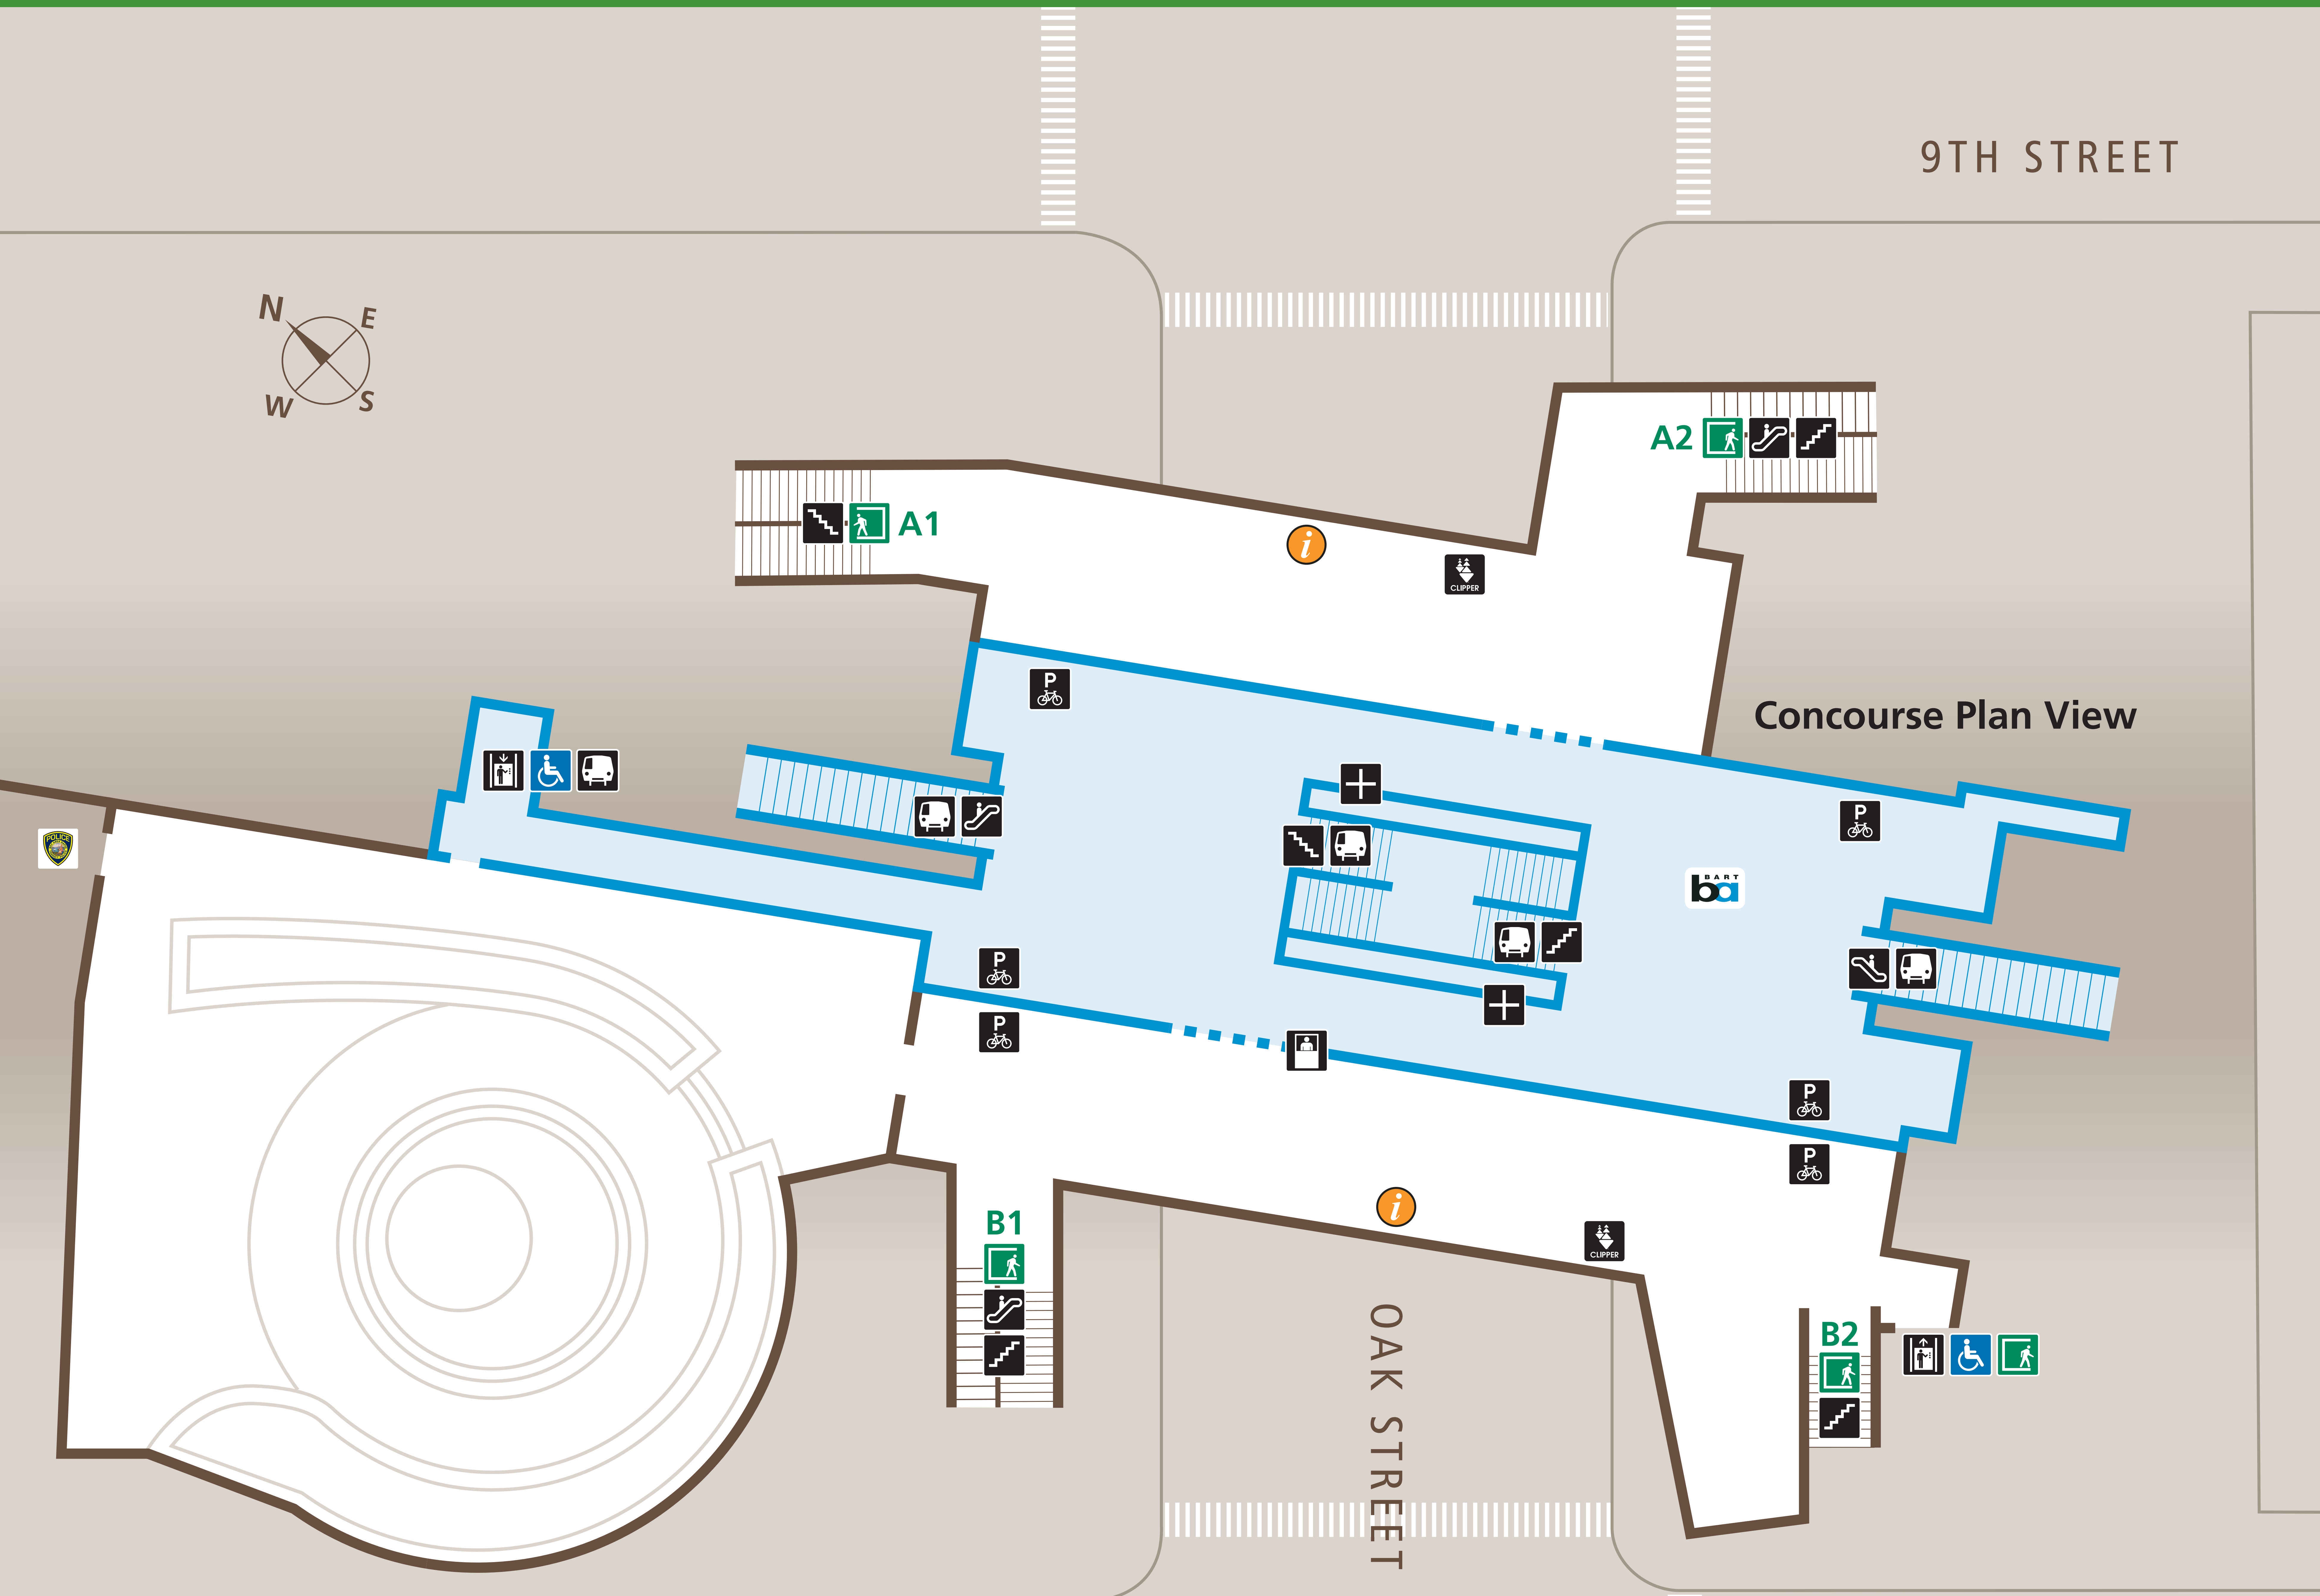

Station Map

Mapa de la estación

車站地圖

Transit Information

Lake Merritt

Oakland

Map Key

1. You Are Here
   - Exit
   - BART Train
   - BART Police
   - Bike Parking
   - Elevator
   - Escalator
   - Stairs
   - Station Agent Booth
2. Ticket Vending:
3. Addfare
   - Clipper/BART Tickets
   - Transit Information
   - Wheelchair Accessible

Station Section View

Call 511 | 511.org