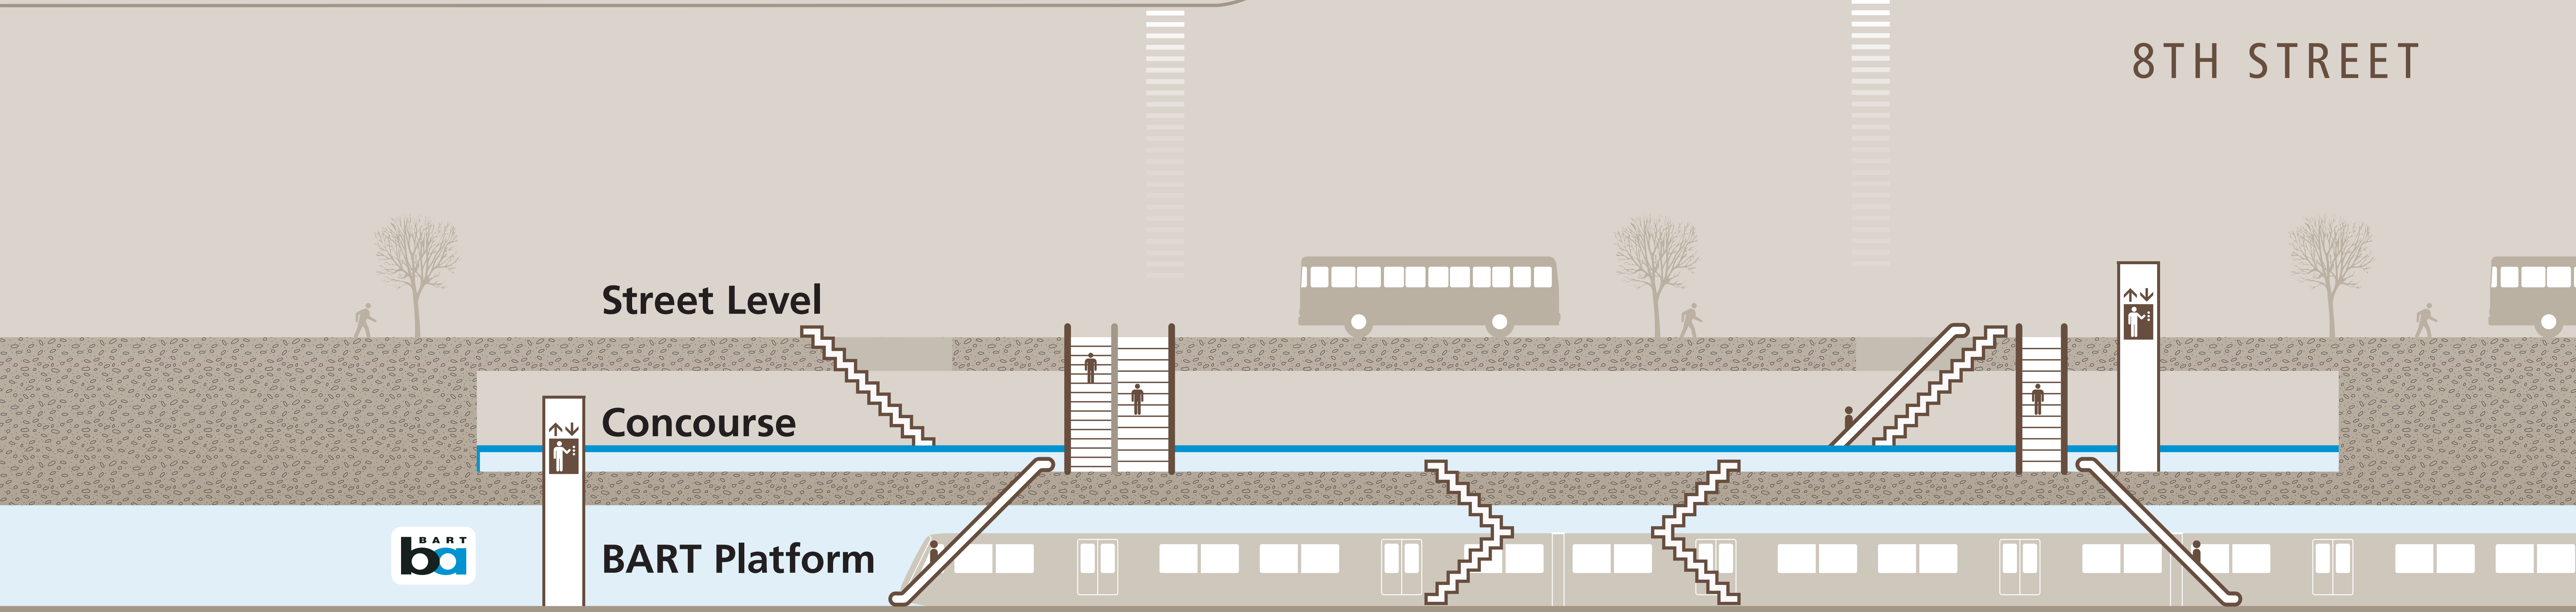

Station Map

Mapa de la estación

車站地圖

Transit Information

Lake Merritt

Oakland

Map Key

1. You Are Here
   - Exit
   - BART Train
   - BART Police
   - Bike Parking
   - Elevator
   - Escalator
   - Stairs
   - Station Agent Booth
2. Ticket Vending:
3. Addfare
   - Clipper/BART Tickets
   - Transit Information
   - Wheelchair Accessible

Station Section View

Call 511 | 511.org