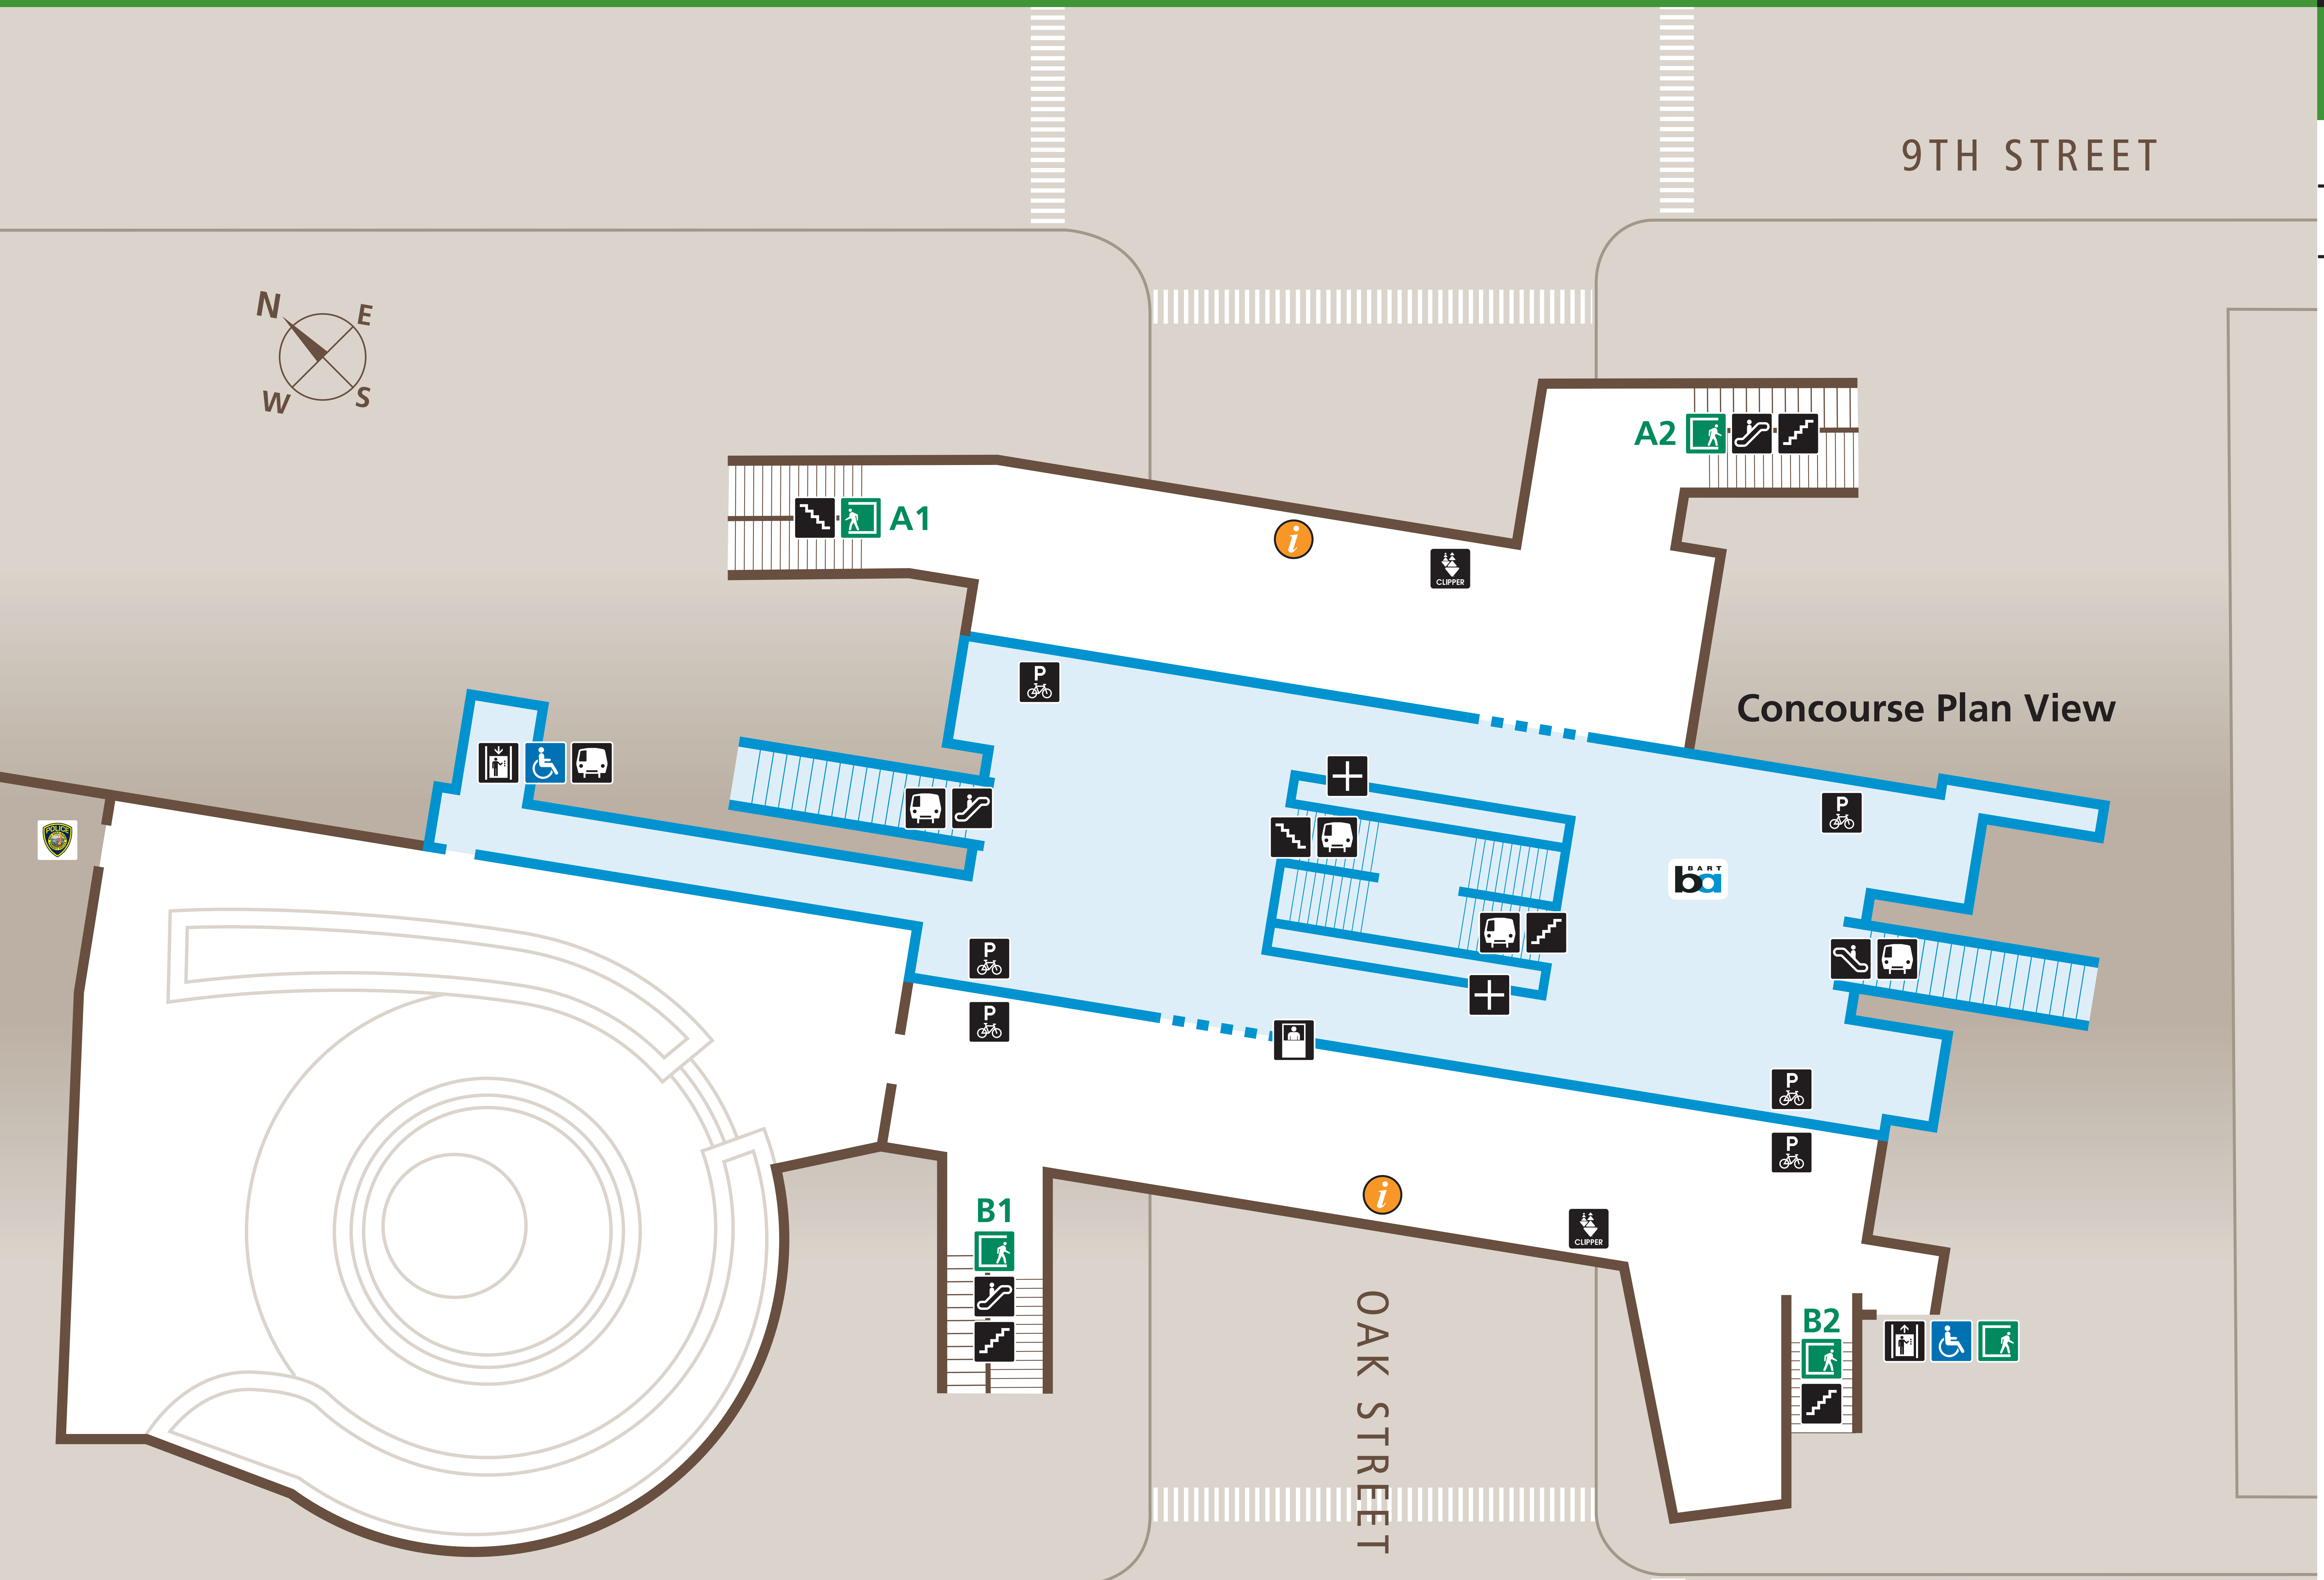

Station Map

Mapa de la estación

車站地圖

Transit Information

Lake Merritt

Oakland

Map Key

- You Are Here
- Exit
- BART Train
- BART Police
- Bike Parking
- Elevator
- Escalator
- Stairs
- Station Agent Booth
- Ticket Vending:
  - Addfare
  - Clipper/BART Tickets
- Transit Information
- Wheelchair Accessible

Station Section View

Call 511 | 511.org