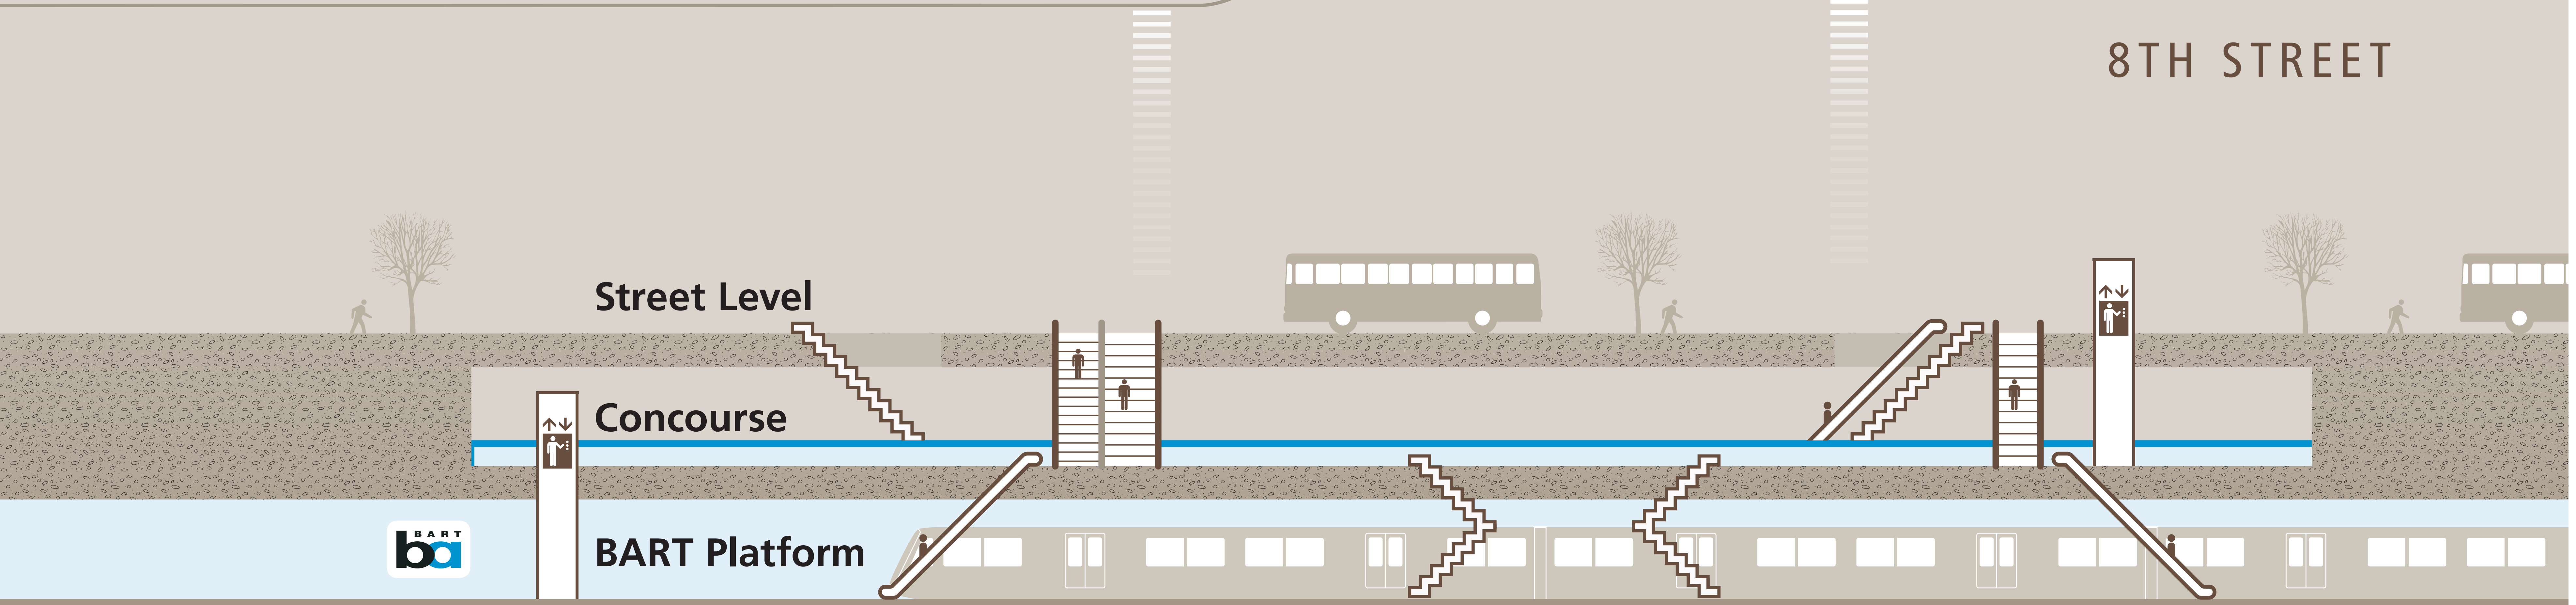

Station Map

Mapa de la estación

車站地圖

Transit Information

Lake Merritt

Oakland

Map Key

- You Are Here
- Exit
- BART Train
- BART Police
- Bike Parking
- Elevator
- Escalator
- Stairs
- Station Agent Booth
- Ticket Vending:
  - Addfare
  - Clipper/BART Tickets
- Transit Information
- Wheelchair Accessible

Station Section View

Call 511 | 511.org