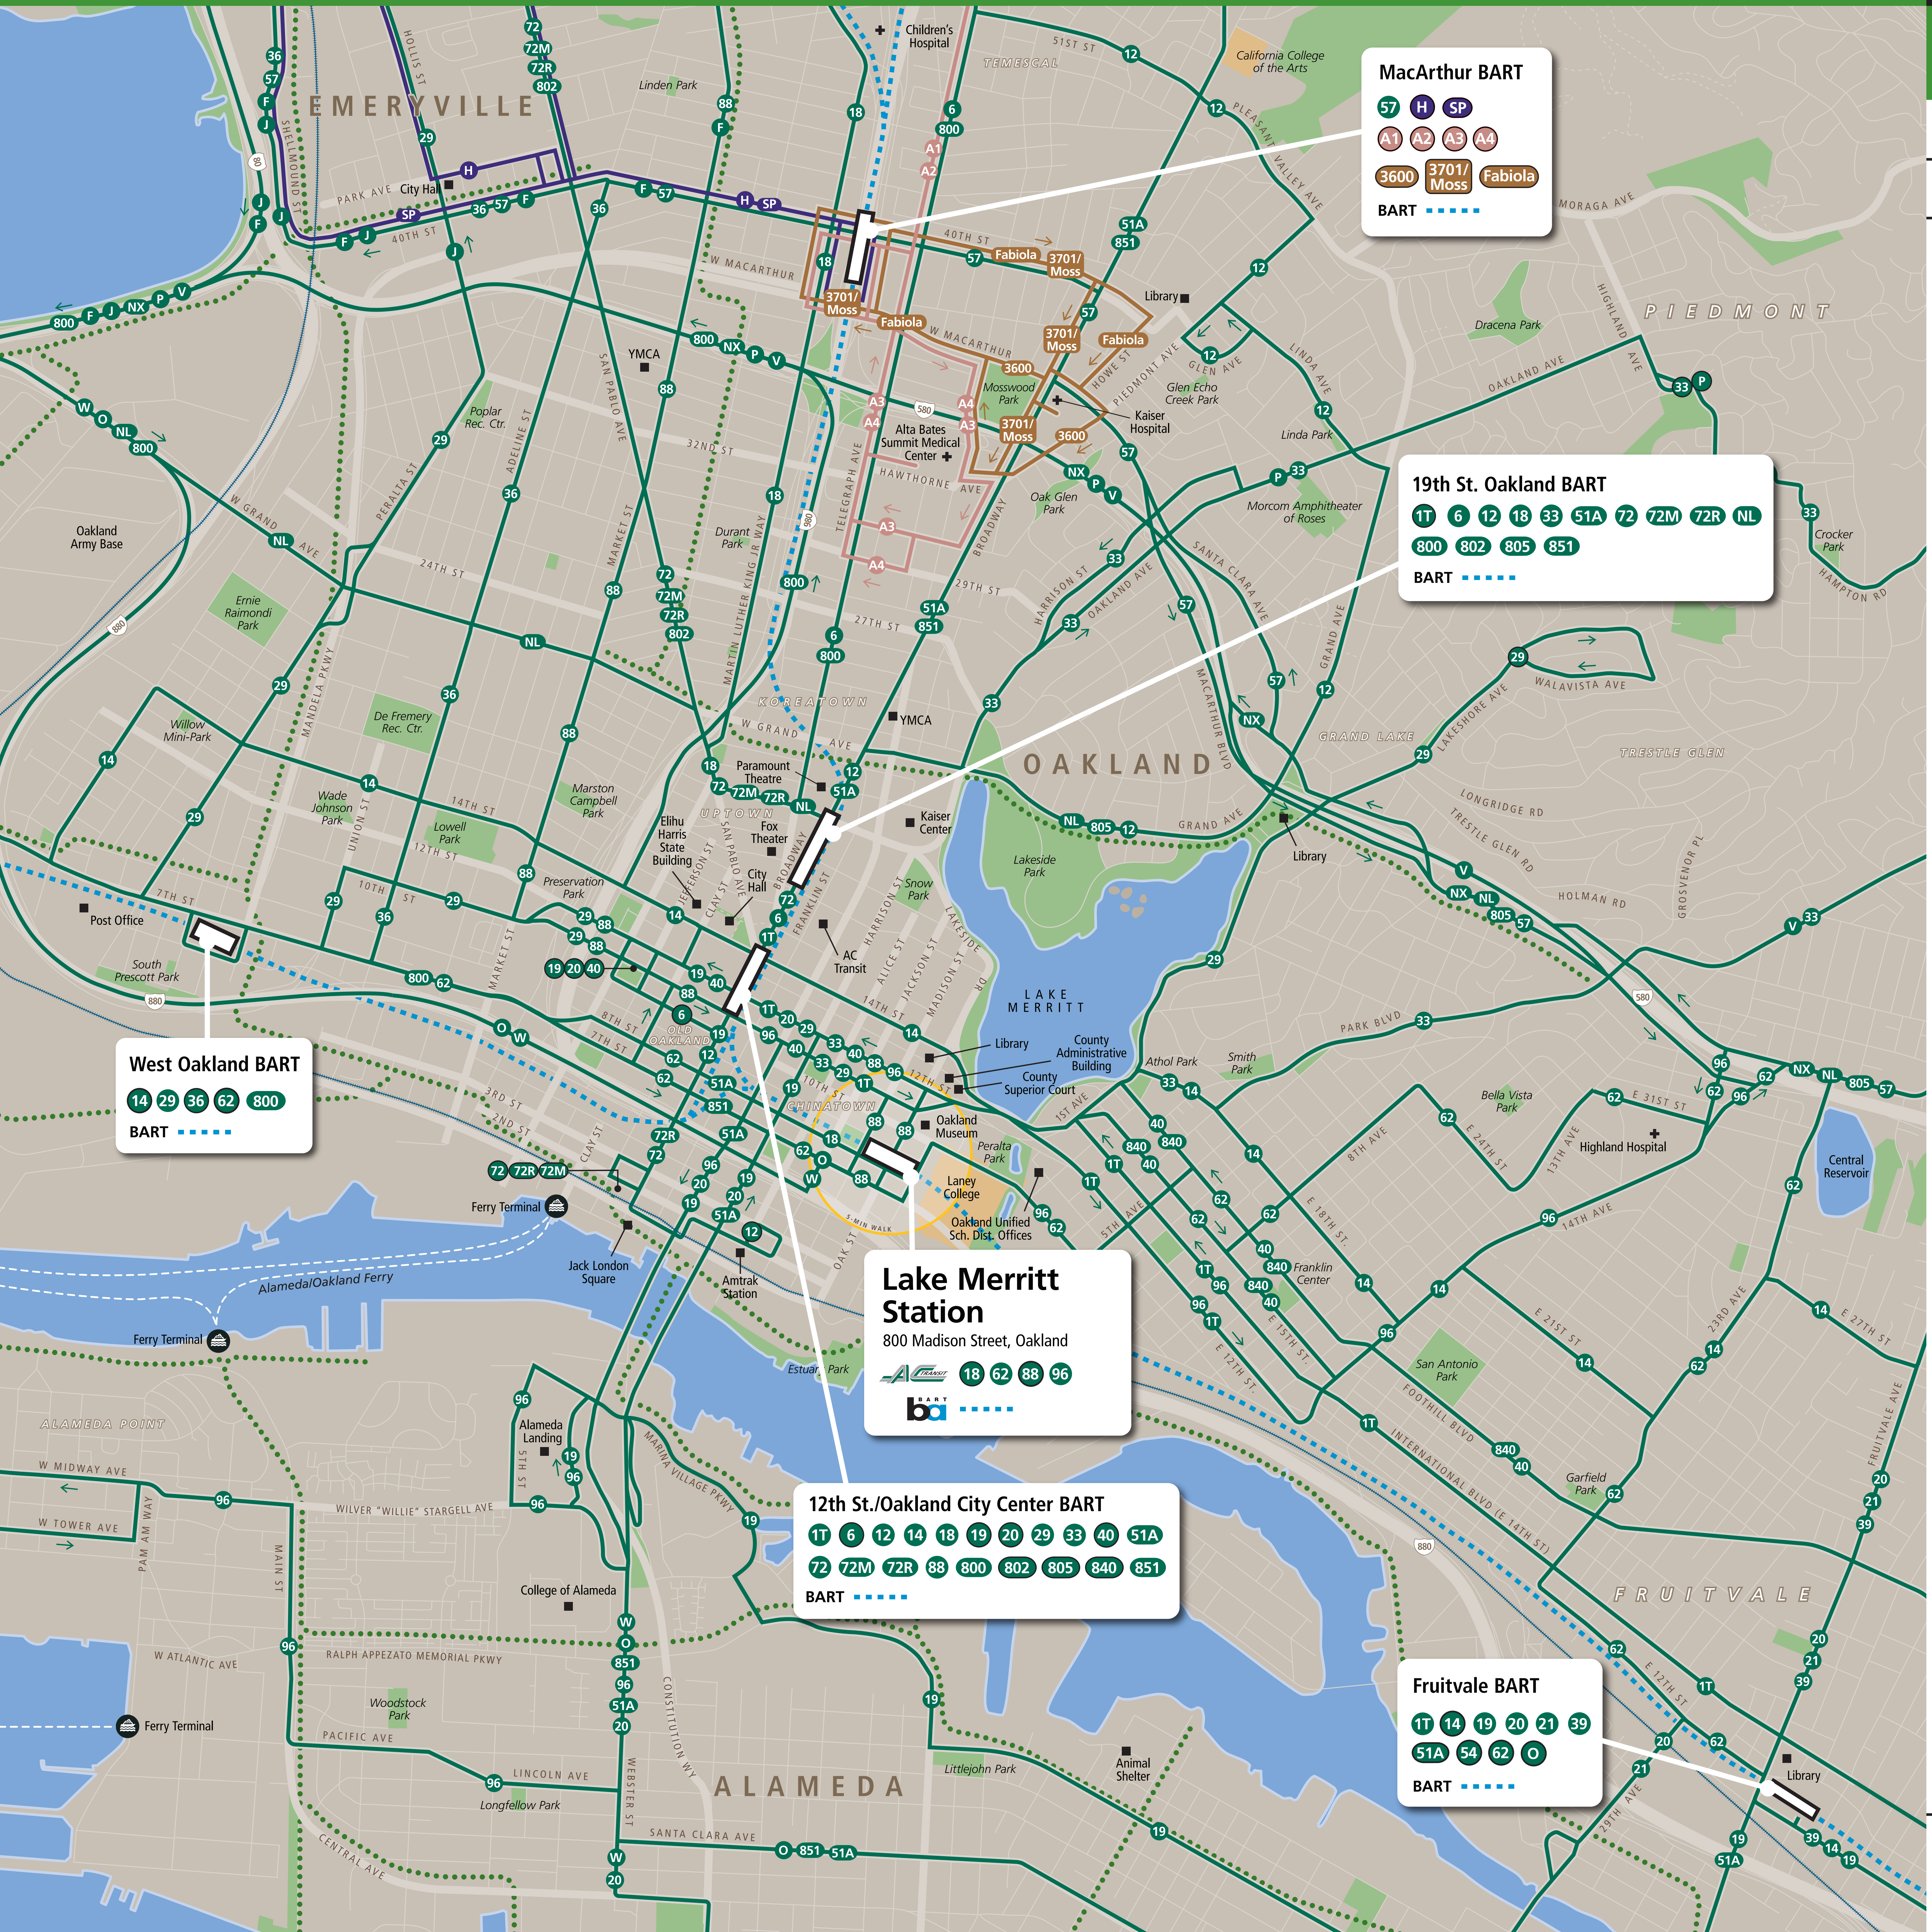

Transit Routes

Rutas del tránsito

公車路線圖

Transit Information

Lake Merritt

Oakland

Map Key

- You Are Here
- 5-Minute Walk 1000ft/305m
- BART
- AC Transit
- Alta Bates Summit Shuttle
- Emery Go-Round
- Kaiser Shuttle
- Amtrak
- Route Terminus
- Ferry Terminal
- Bicycle Trail or Lane

This map does not show all commuter, express, special event, or all-night routes. Service may vary with time of day or day of week. Service changes may have occurred since printing. Please consult transit agency schedule or contact 511 for more information.

MacArthur BART

57 H SP
A1 A2 A3 A4
3600 3701/Moss Fabiola
BART

19th St. Oakland BART

1T 6 12 18 33 51A 72 72M 72R NL
800 802 805 851
BART

West Oakland BART

14 29 36 62 800
BART

Lake Merritt Station
800 Madison Street, Oakland

18 62 88 96
 BART

12th St./Oakland City Center BART

1T 6 12 14 18 19 20 29 33 40 51A
72 72M 72R 88 800 802 805 840 851
BART

Fruitvale BART

1T 14 19 20 21 39
51A 54 62 O
BART

Call 511 | 511.org