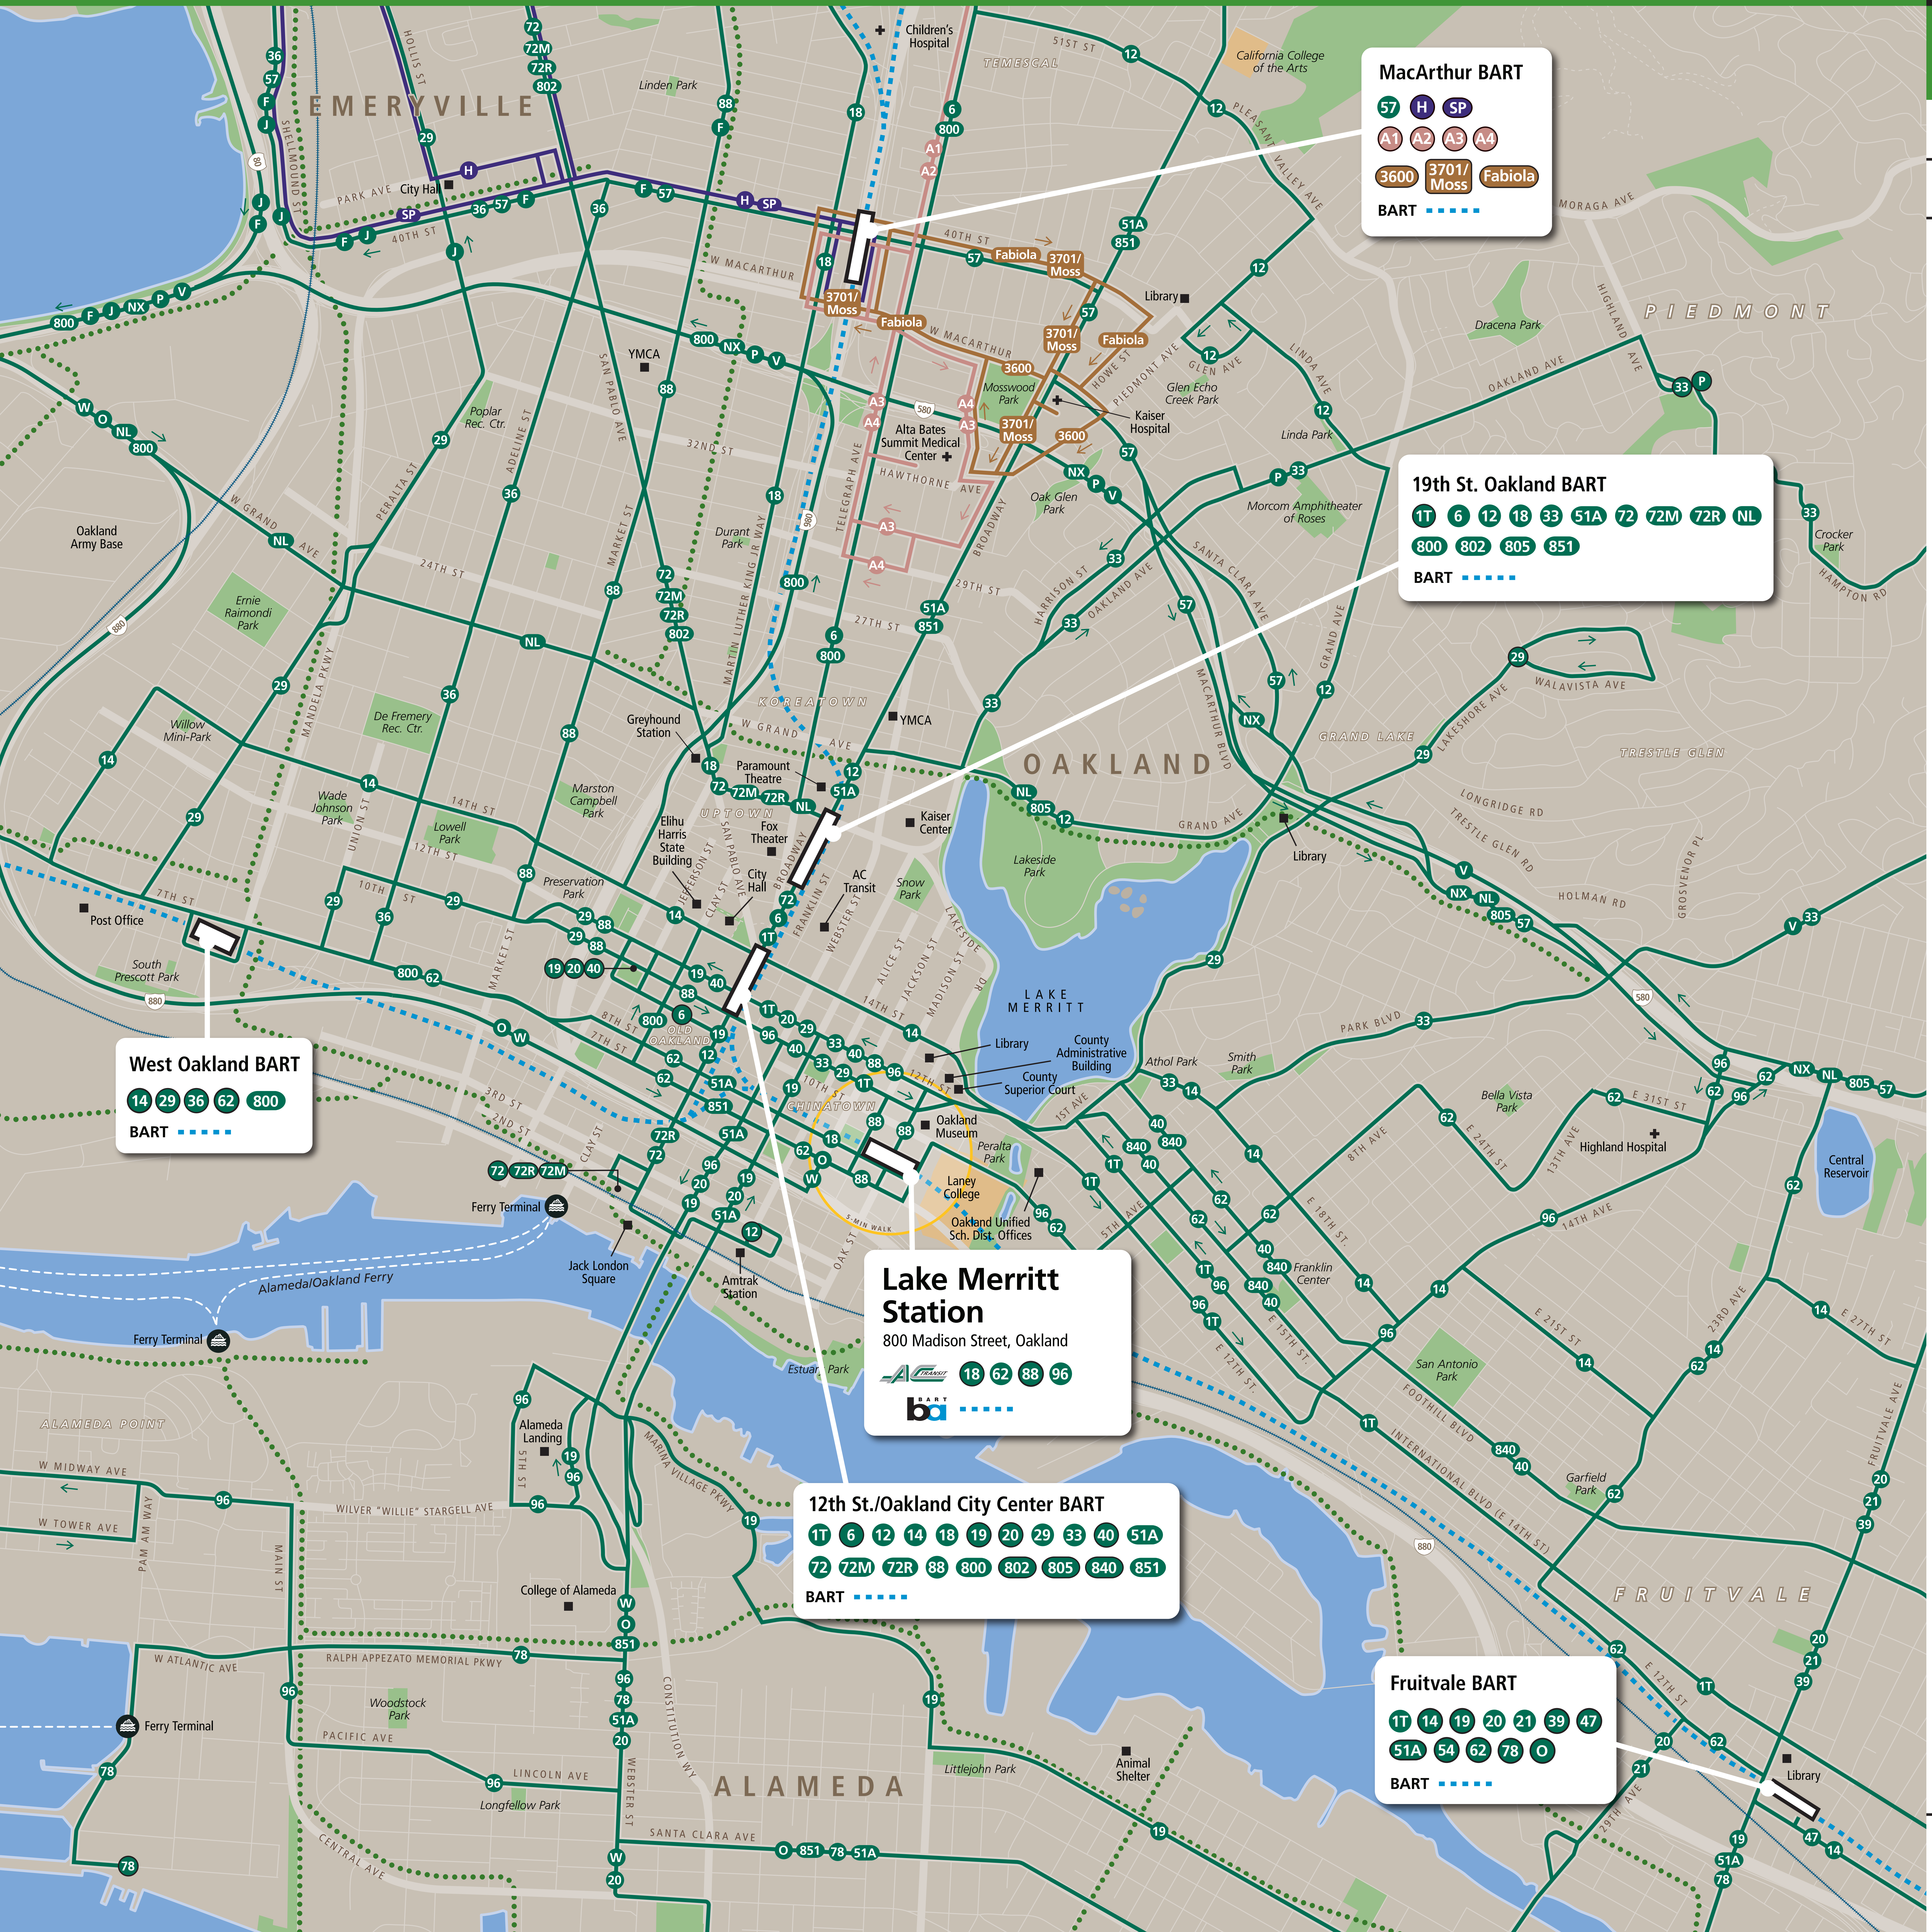

Transit Routes

Rutas del tránsito

公車路線圖

Transit Information

Lake Merritt

Oakland

Map Key

- You Are Here
- 5-Minute Walk 1000ft/305m
- BART
- AC Transit
- Alta Bates Summit Shuttle
- Emery Go-Round
- Kaiser Shuttle
- Amtrak
- Route Terminus
- Ferry Terminal
- Bicycle Trail or Lane

This map does not show all commuter, express, special event, or all-night routes. Service may vary with time of day or day of week. Service changes may have occurred since printing. Please consult transit agency schedule or contact 511 for more information.

MacArthur BART

57 H SP
A1 A2 A3 A4
3600 3701/Moss Fabiola
BART

19th St. Oakland BART

1T 6 12 18 33 51A 72 72M 72R NL
800 802 805 851
BART

West Oakland BART

14 29 36 62 800
BART

Lake Merritt Station
800 Madison Street, Oakland

18 62 88 96
 BART

12th St./Oakland City Center BART

1T 6 12 14 18 19 20 29 33 40 51A
72 72M 72R 88 800 802 805 840 851
BART

Fruitvale BART

1T 14 19 20 21 39 47
51A 54 62 78 O
BART

Call 511 | 511.org