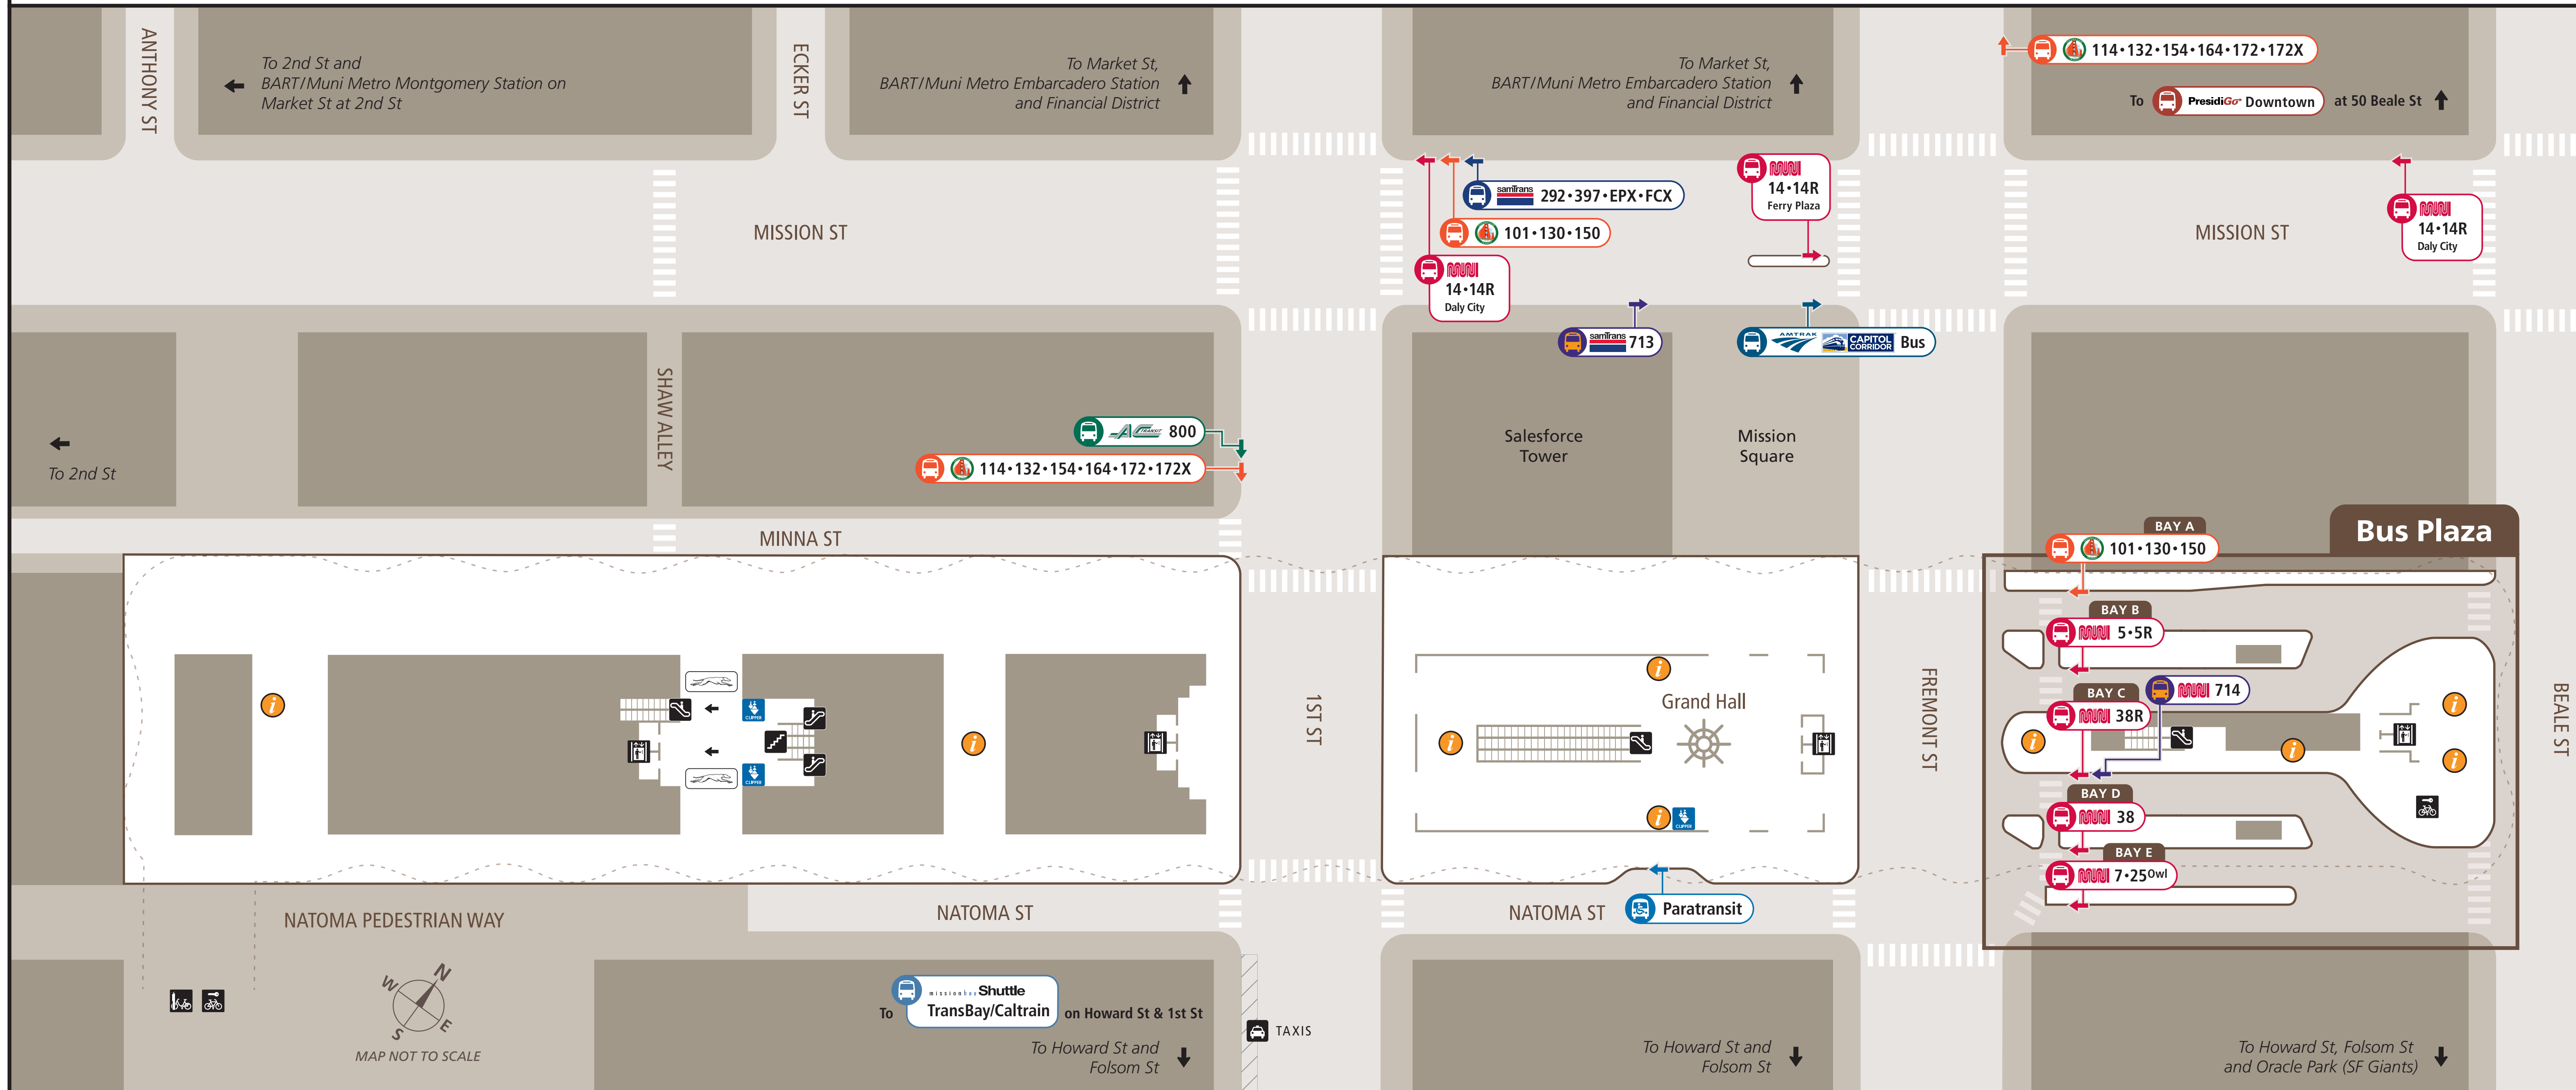

Bus Plaza / Street Level