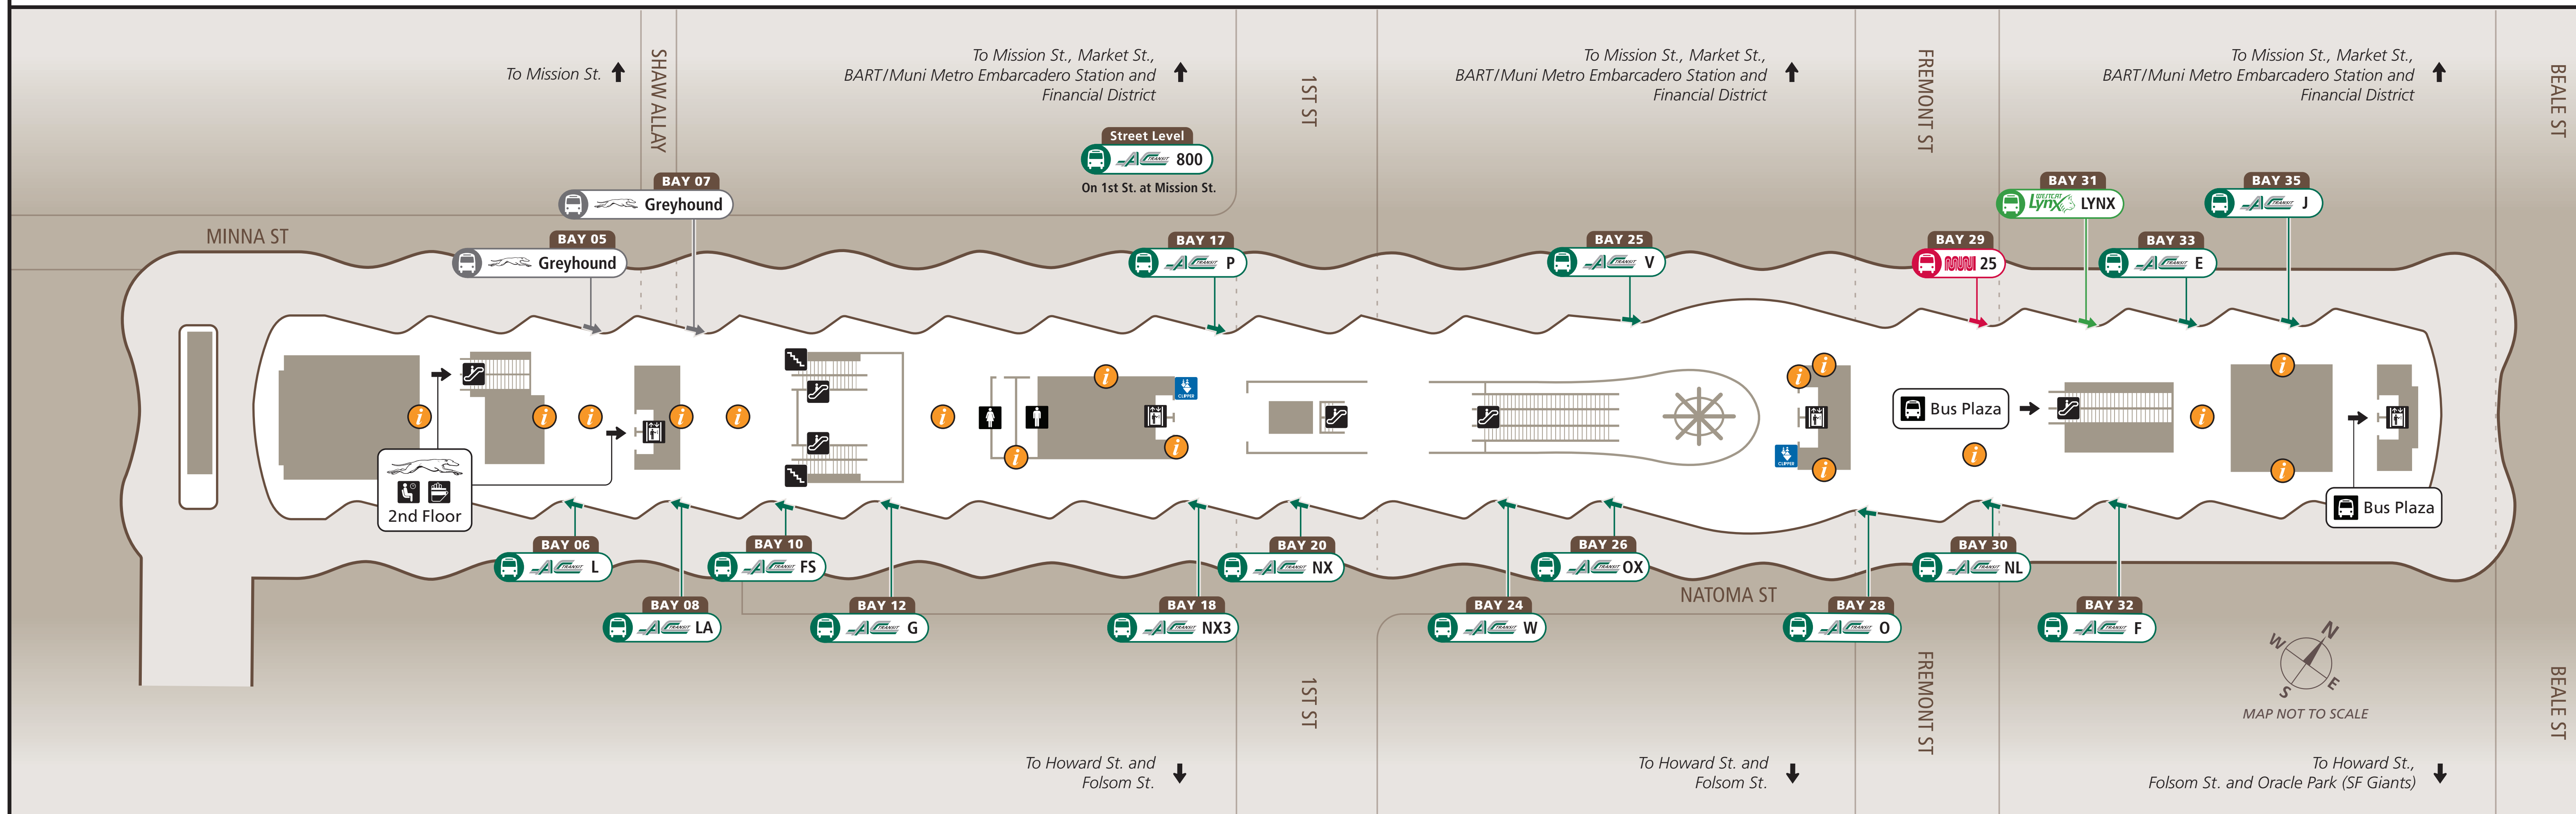

Greyhound

- Greyhound • Bays 05, 07

San Francisco Muni

- 25 Treasure Island • Bay 29
- Line 25-Owl—after 12 a.m. until 6 a.m. departs from the Street Level Bus Plaza at Bay E.

WestCAT

- LYNX Hercules / Rodeo • Bay 31

Bus Plaza Stops

Early Bird Express

- 714 Daly City BART • Bay C

Golden Gate Transit

- 101 Santa Rosa • Bay A
- 130 San Rafael • Bay A
- 150 San Rafael • Bay A

San Francisco Muni

- 5 Fulton • Bay B
- 5 Fulton Rapid • Bay B
- 7 Haight/Noriega • Bay E
- 25-Owl Treasure Island • Bay E
- 38 Geary • Bay D
- 38R Geary Rapid • Bay C
- Line 25—after 6 a.m. until 12 a.m. departs from the 3rd Level Bus Deck at Bay 29.

Adjacent Stops

Mission St & 1st St / Beale St

- 14 Daly City
- 14R Daly City BART

Mission St & 1st

- 101 Santa Rosa
- 130 San Rafael
- 150 San Rafael

SamTrans Buses

- 292 Hillsdale / SFO
- 397 Palo Alto / SFO
- EPX East Palo Alto
- FCX Foster City

Mission St & Fremont St

- Thruway Bus
- 713 Millbrae BART

San Francisco Muni

- 14 / 14R Ferry Plaza
- 1st St & Mission St

AC Transit

- 800 Richmond / Oakland

Golden Gate Transit

- 114 San Francisco
- 132 San Francisco
- 154 San Francisco
- 164 San Francisco
- 172 / 172X San Francisco

Fremont St & Mission St

Golden Gate Transit

- 114 Mill Valley
- 132 San Anselmo
- 154 Novato
- 164 Petaluma
- 172 / 172X Santa Rosa

Howard St & 1st St

- Shuttle Mission Bay
- Mission Bay / Caltrain
- 50 Beal St near Mission St

PresidioGo

- The Presidio

Bus Deck / 3rd Level