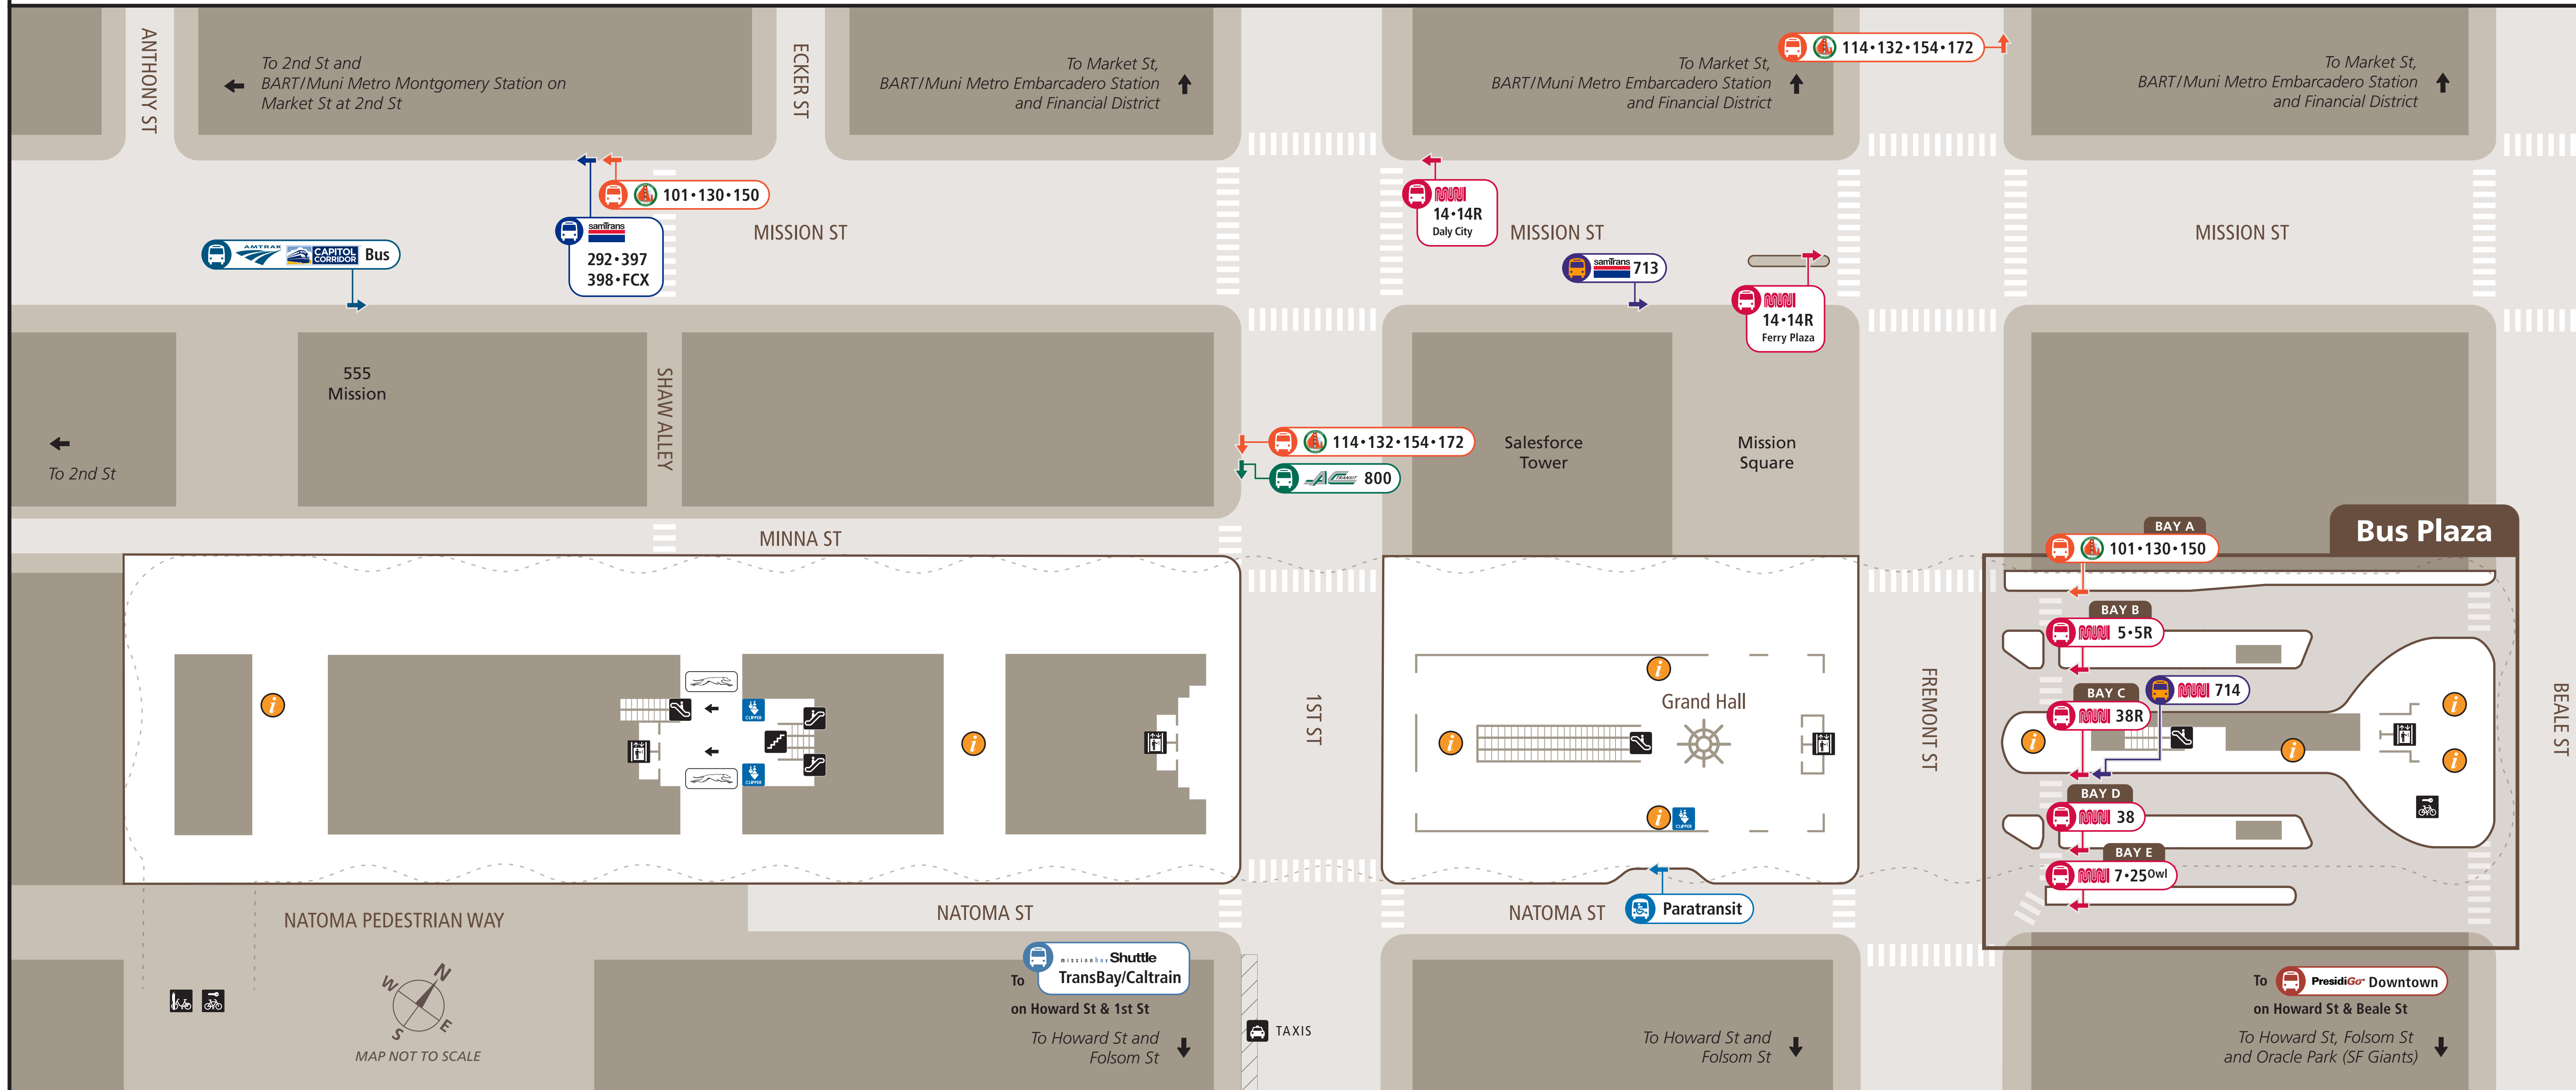

Bus Plaza / Street Level