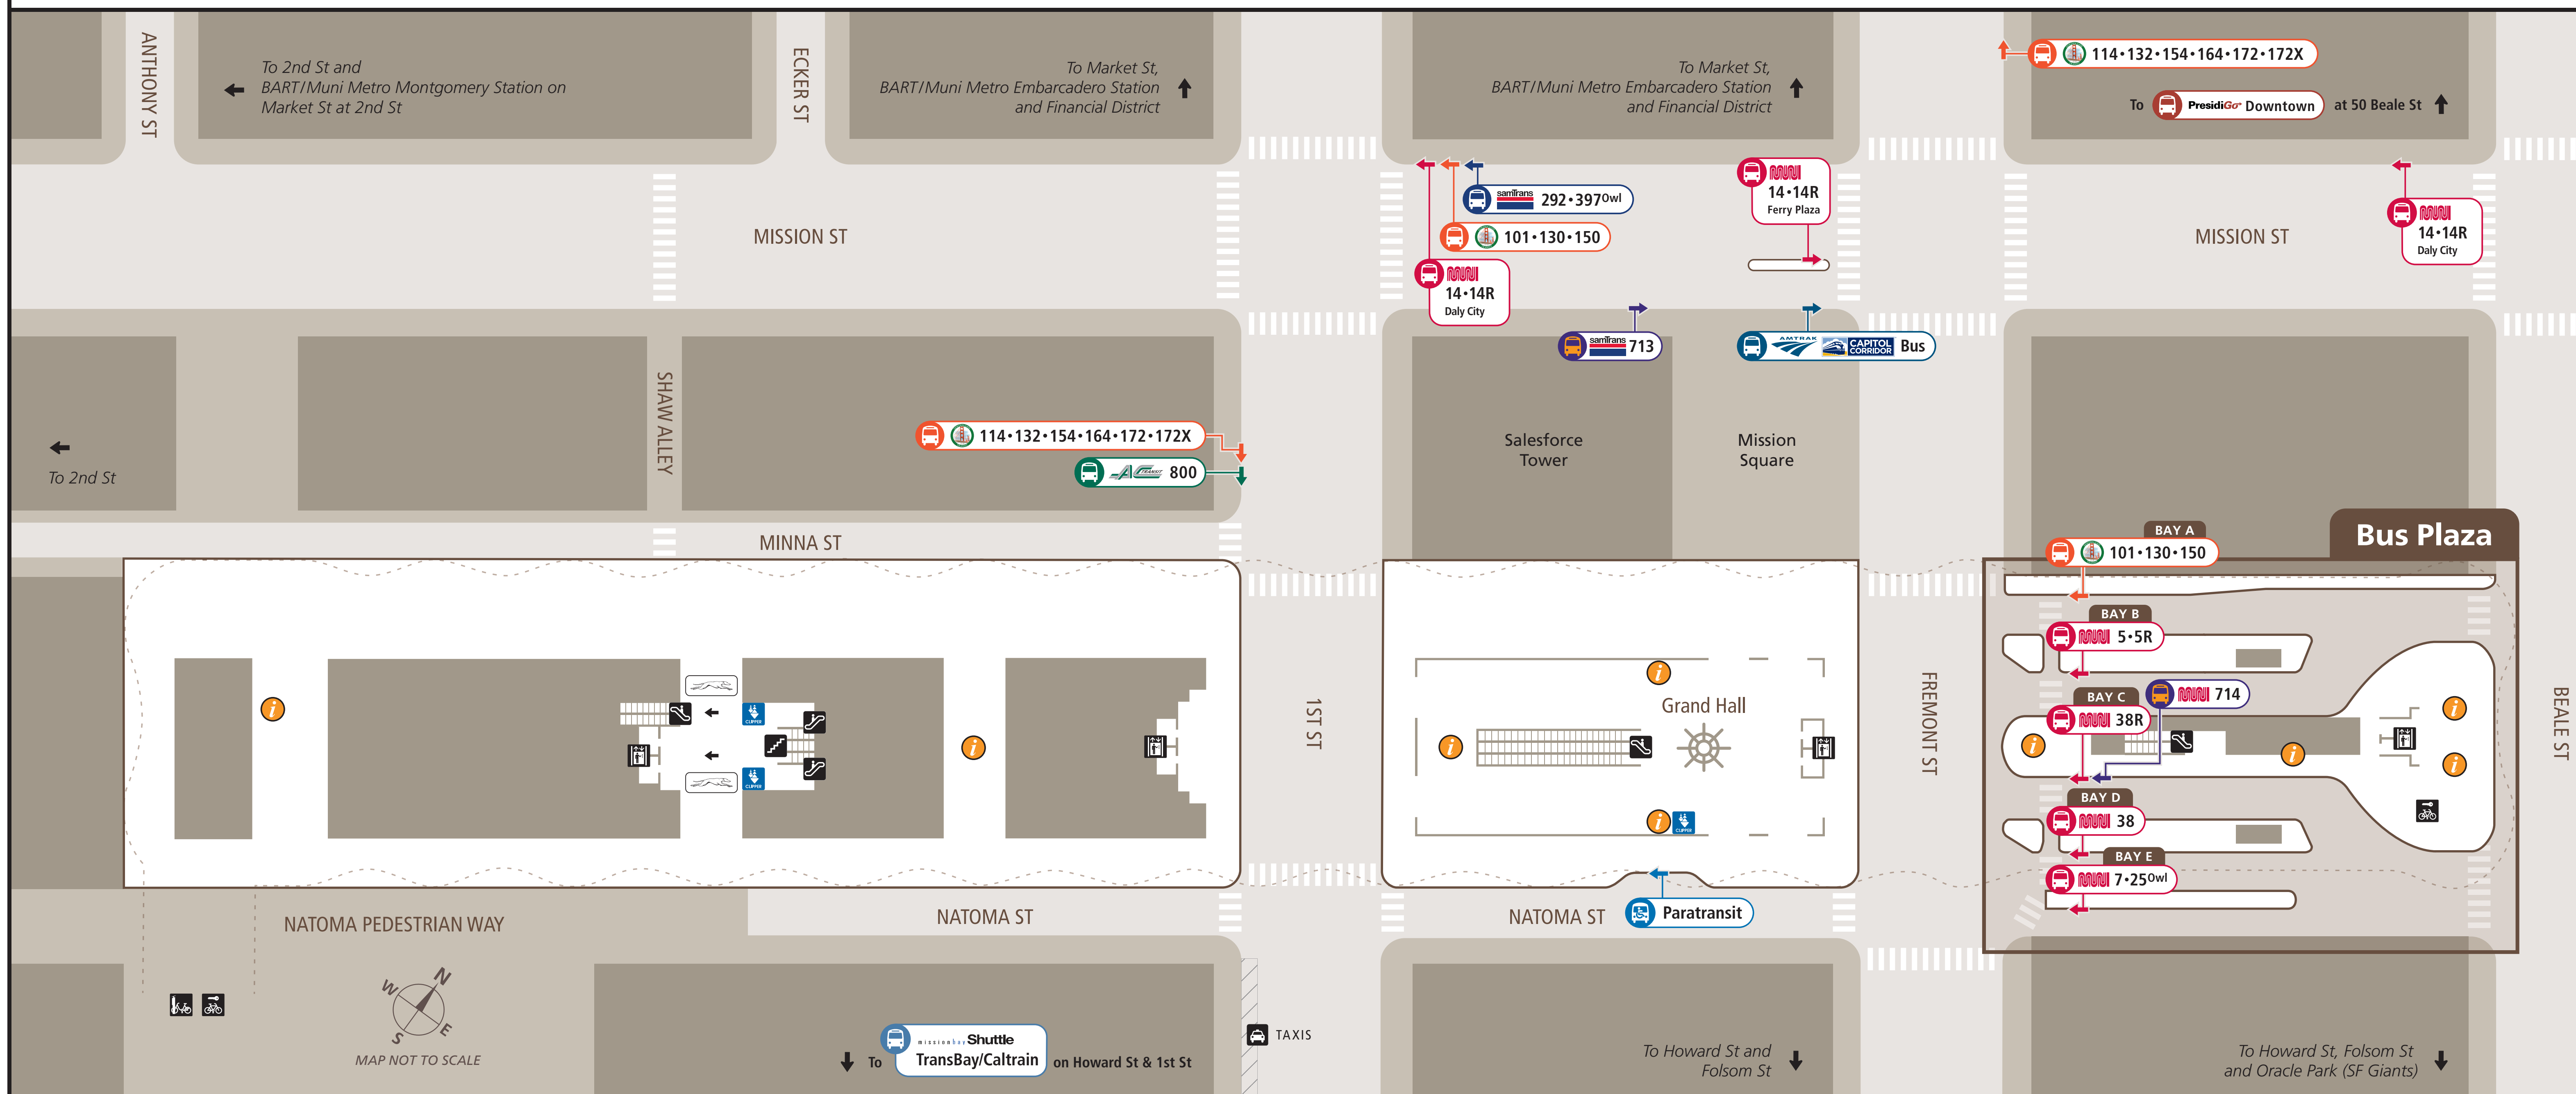

Bus Plaza / Street Level