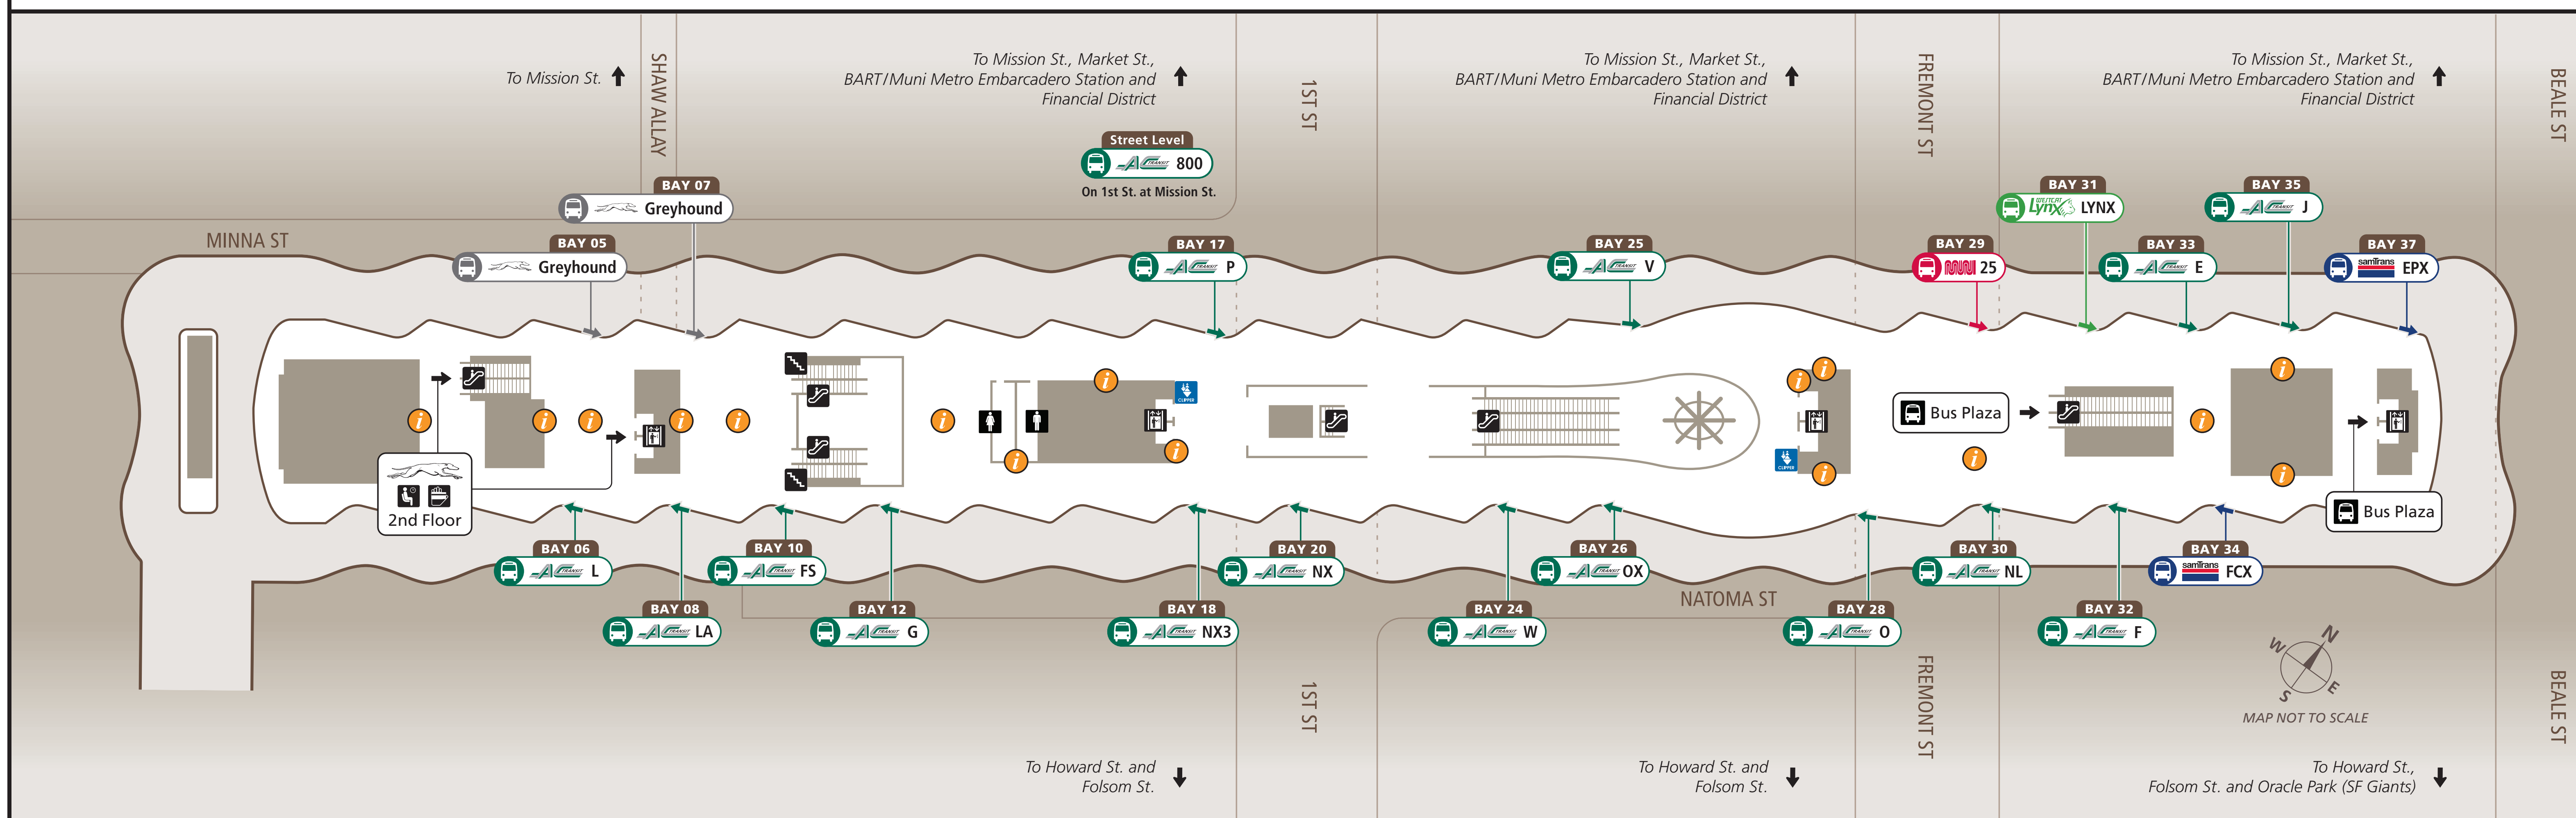

Greyhound

Greyhound • Bays 05, 07

San Francisco Muni

25 Treasure Island • Bay 29

SamTrans Buses

EPX East Palo Alto • Bay 37

FCX Foster City • Bay 34

WestCAT

LYNX Hercules / Rodeo • Bay 31

Bus Plaza Stops

Early Bird Express

714 Daly City BART • Bay C

Golden Gate Transit

101 Santa Rosa • Bay A

130 San Rafael • Bay A

150 San Rafael • Bay A

San Francisco Muni

5 Fulton • Bay B

5 Fulton Rapid • Bay B

7 Haight/Noriega • Bay E

25-Owl Treasure Island • Bay E

38 Geary • Bay D

38R Geary Rapid • Bay C

Adjacent Stops

Mission St & 1st St / Beale St

14 Daly City

14R Daly City BART

Mission St & 1st

101 Santa Rosa

130 San Rafael

150 San Rafael

SamTrans Buses

292 Hillsdale / SFO

397 Palo Alto / SFO

Mission St & Fremont St

Thruway Bus

Early Bird Express

713 Millbrae BART

San Francisco Muni

14 / 14R Ferry Plaza

1st St & Mission St

AC Transit

800 Richmond / Oakland

Golden Gate Transit

114 San Francisco

132 San Francisco

154 San Francisco

164 San Francisco

172 / 172X San Francisco

Fremont St & Mission St

Golden Gate Transit

114 Mill Valley

132 San Anselmo

154 Novato

164 Petaluma

172 / 172X Santa Rosa

Howard St & 1st St

Shuttle MissionBay

Mission Bay / Caltrain

50 Beal St near Mission St

PresidiGo PresidiGo

The Presidio

Bus Deck / 3rd Level