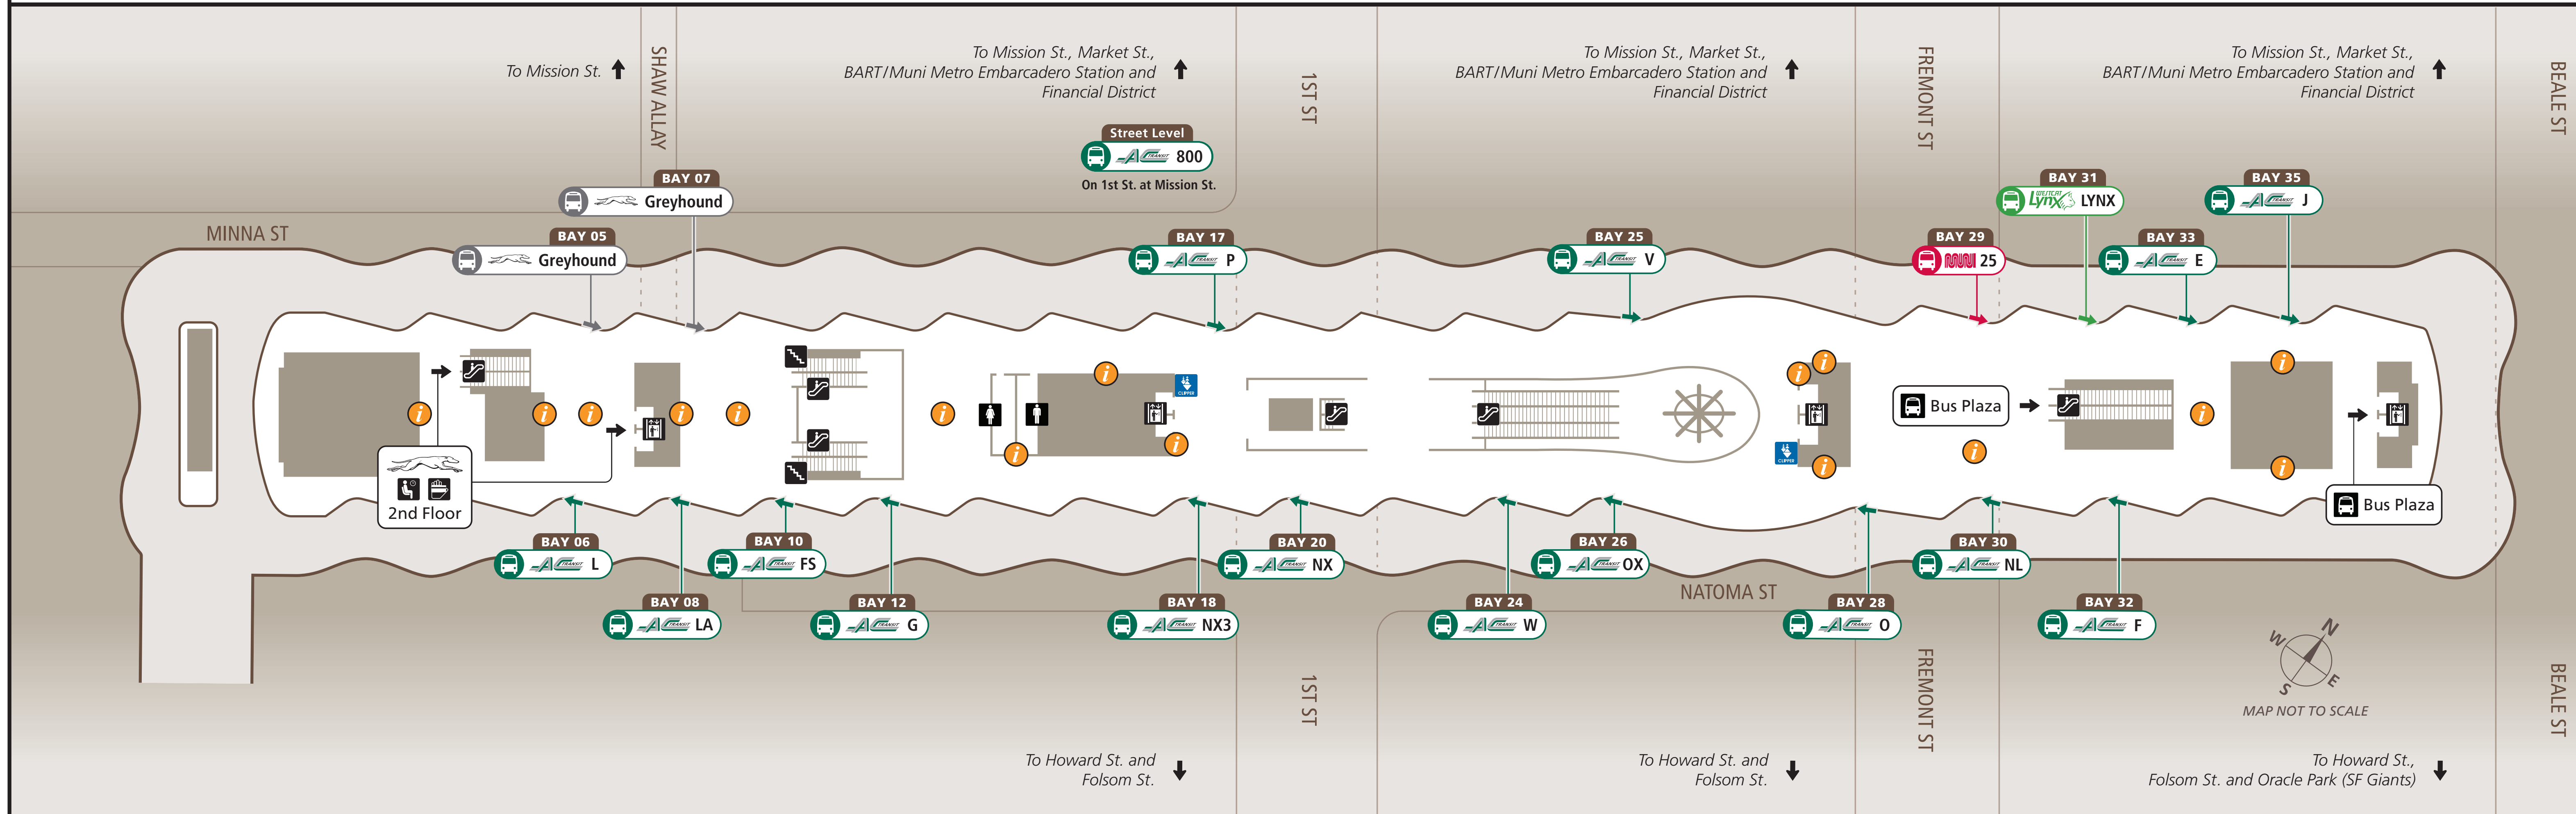

Station Map

Mapa de la estación

車站地圖

Mapa ng Istasyon

Bus Deck Stops

AC Transit

- E Tunnel Road • Bay 33
- F Berkeley • Bay 32
- FS Berkeley • Bay 10
- G El Cerrito • Bay 12
- J Berkeley • Bay 35
- L Richmond • Bay 06
- LA El Sobrante • Bay 08
- NL Eastmont • Bay 30
- NX Laurel • Bay 20
- NX3 Sheffield Village • Bay 18
- O Alameda • Bay 28
- OX Bay Farm Island • Bay 26
- P Piedmont • Bay 17
- V Montclair • Bay 25
- W South Shore • Bay 24
- 800 Richmond • Street level, on First St. at Mission St.

Greyhound

- Greyhound • Bays 05, 07

San Francisco Muni

- 25 Treasure Island • Bay 29

WestCAT

- LYNX Hercules / Rodeo • Bay 31

Bus Plaza Stops

Early Bird Express

- 714 Daly City BART • Bay C

Golden Gate Transit

San Francisco Muni

Adjacent Stops

Mission St & 1st St / Beale St

- 14 Daly City
- 14R Daly City BART

Mission St & 1st

- 101 Santa Rosa
- 130 San Rafael
- 150 San Rafael

SamTrans Buses

Mission St & Fremont St

- Thruway Bus

Early Bird Express

- 713 Millbrae BART

San Francisco Muni

- 14 / 14R Ferry Plaza

1st St & Mission St

- 800 Richmond / Oakland

Golden Gate Transit

Fremont St & Mission St

Howard St & 1st St

PresidioGo PresidioGo

- The Presidio

Bus Deck / 3rd Level