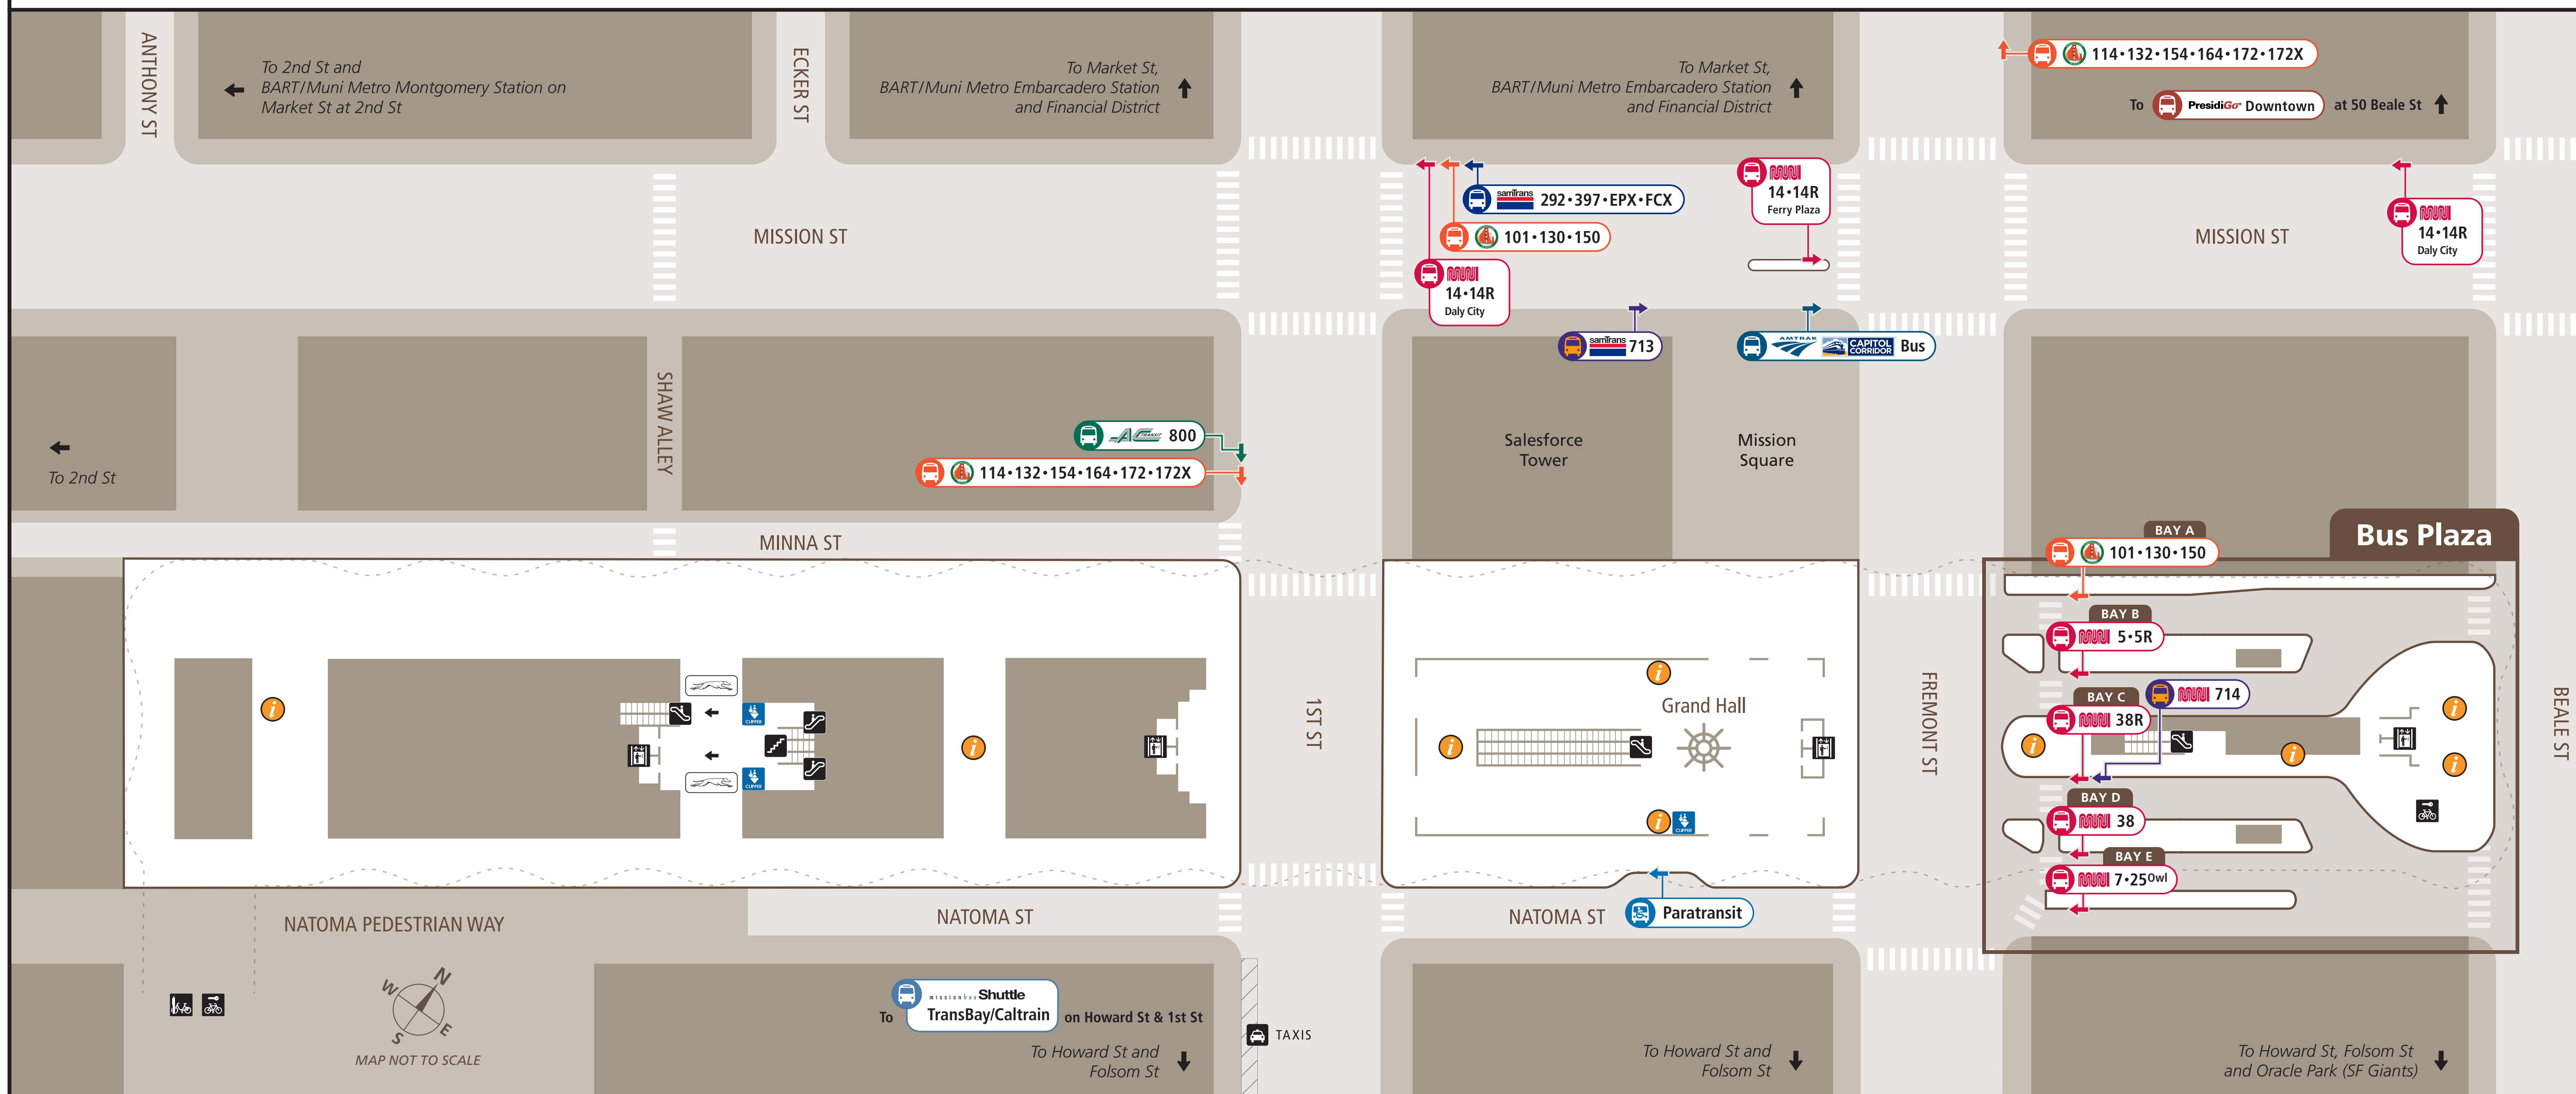

Bus Plaza / Street Level