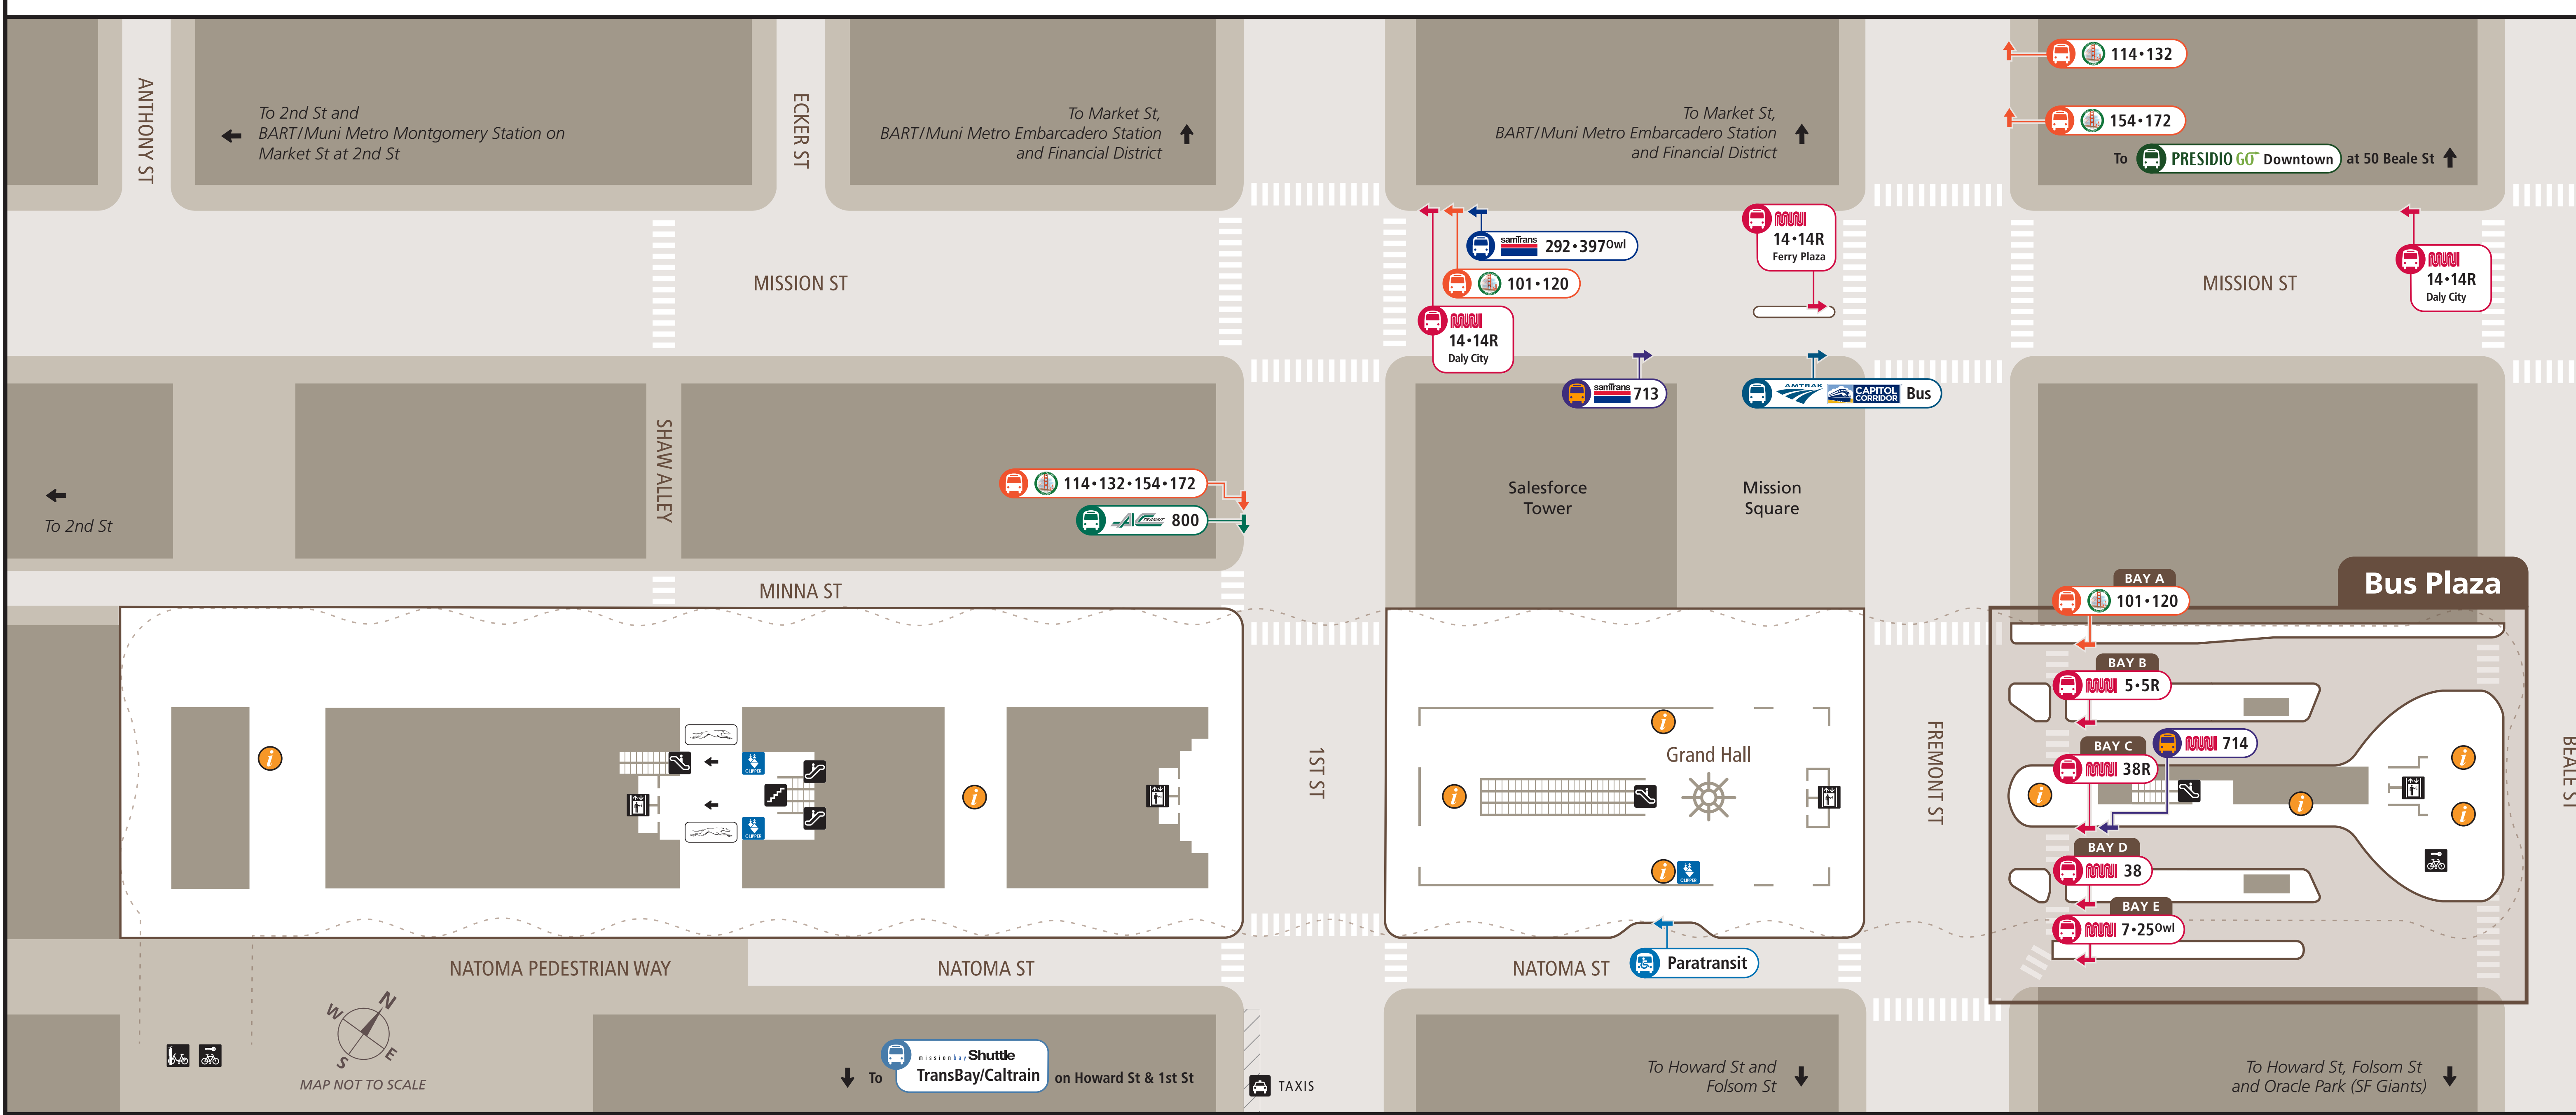

Bus Plaza / Street Level