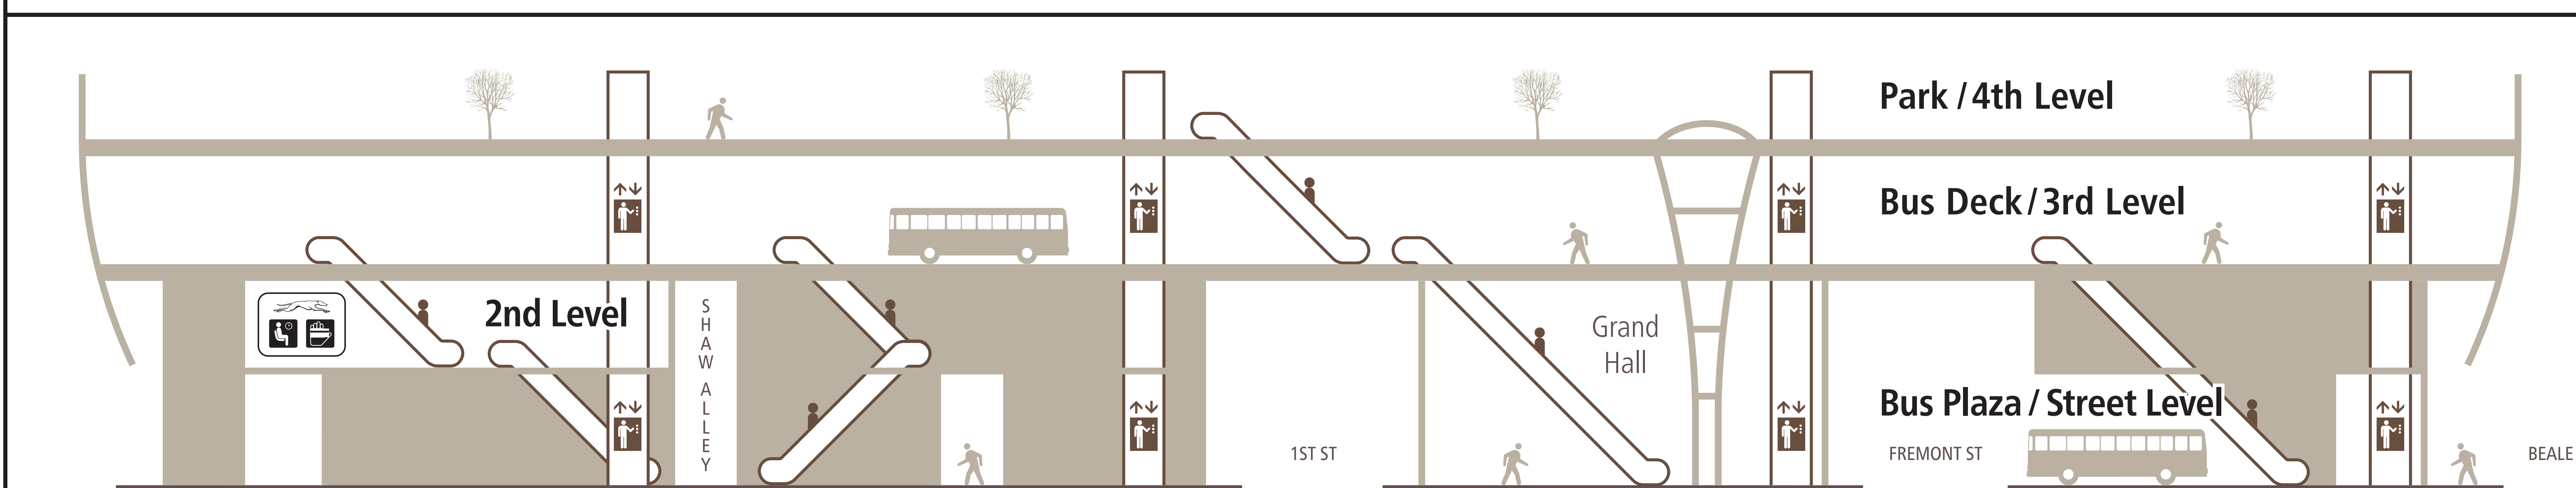

Station Section View

Transit Information

Salesforce Transit Center

San Francisco

Map Key

- You Are Here
- Bike Locker
- Bikeshare Station
- Clipper Machine
- Elevator
- Escalator
- Greyhound Waiting Area
- Greyhound Tickets
- Restrooms
- Pickup/Dropoff
- Taxi
- Transit Information

Transit Center Daily Hours

1. Bus Deck 3rd Level: 5:00 a.m.–1:30 a.m.
   - Bus Plaza: Open All Day
   - Grand Hall: 5:00 a.m.–10:00 p.m.
   - Shaw Alley: 5:00 a.m.–10:30 p.m.
2. When the Grand Hall and Shaw Alley entrances are closed, use the Bus Plaza entrances or the 1st Street elevator to access the Bus Deck 3rd Level.

Call 511 | 511.org