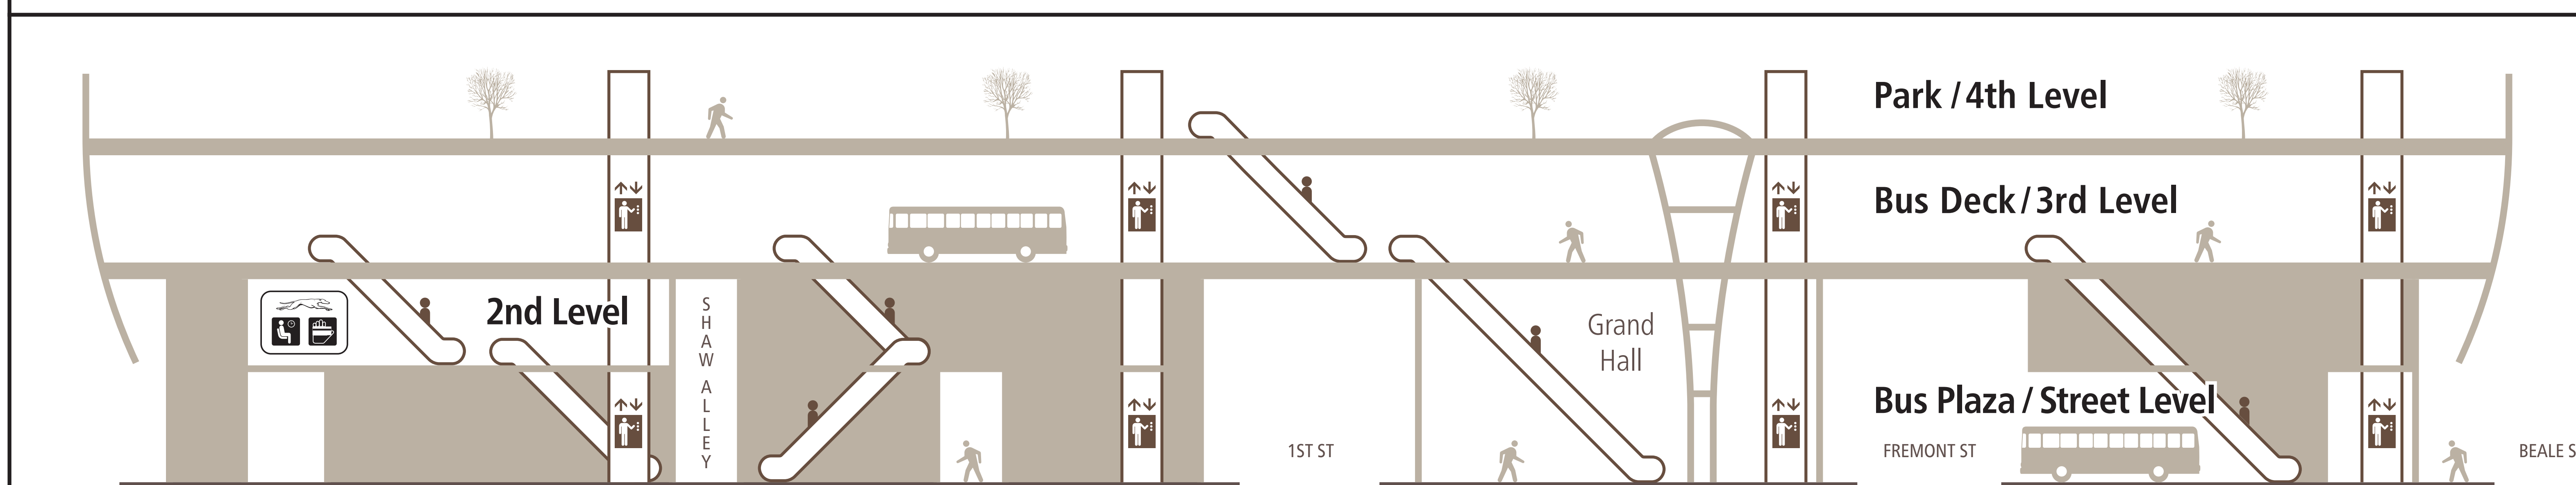

Station Section View

Transit Information

Salesforce Transit Center

San Francisco

Map Key

- ★ You Are Here
- 🚲 Bike Locker
- 🚲 Bikeshare Station
- 🚰 Clipper Machine
- 🛗 Elevator
- 🚶 Escalator
- 🚶 Waiting Area
- 🎫 Greyhound Tickets
- 🚻 Restrooms
- 🚗 Pickup/Dropoff
- 🚕 Taxi
- 📄 Transit Information

Transit Center Daily Hours

Bus Deck 3rd Level
5:00 a.m.–1:30 a.m.
Bus Plaza
Open All Day
Grand Hall
5:00 a.m.–10:00 p.m.
Shaw Alley
5:00 a.m.–10:30 p.m.
When the Grand Hall and Shaw Alley entrances are closed, use the Bus Plaza entrances or the 1st Street elevator to access the Bus Deck 3rd Level.

Call 511 | 511.org

Scan for a digital version of this station information.