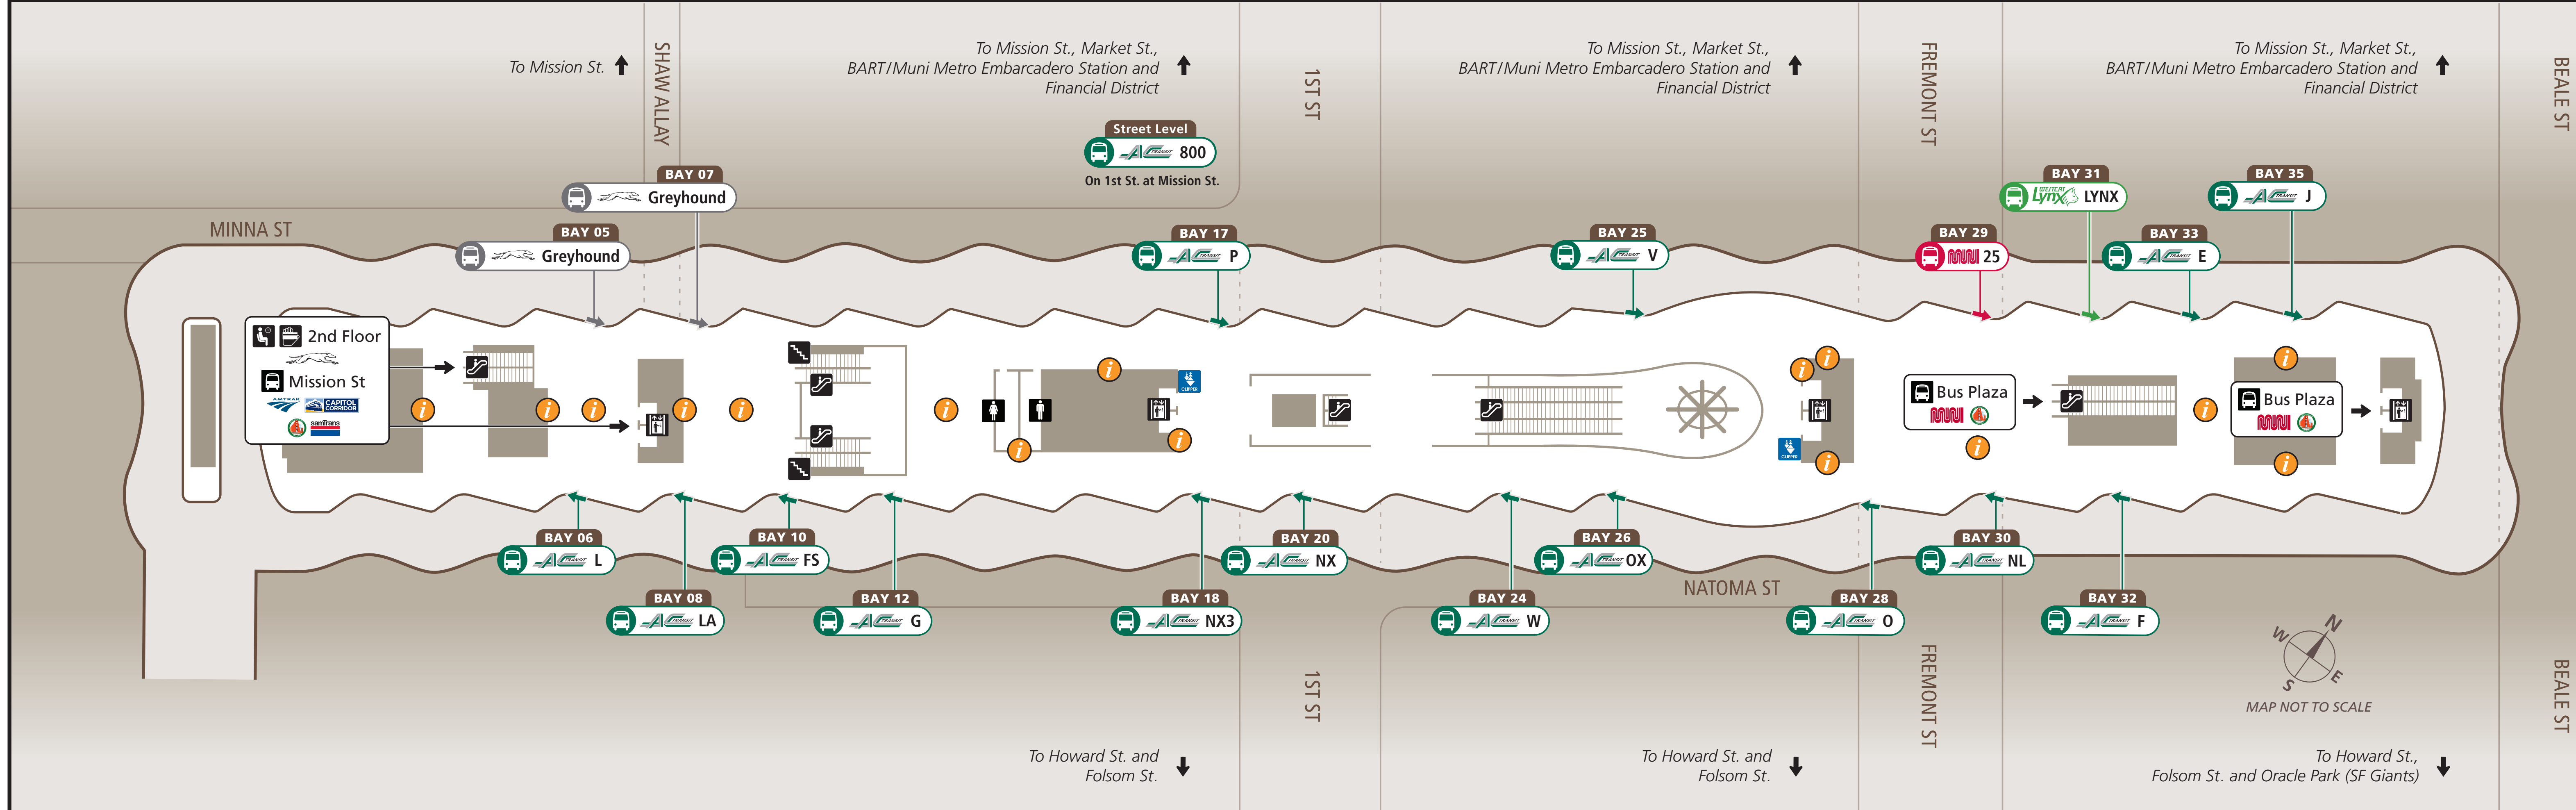

Station Map

Mapa de la estación

車站地圖

Mapa ng Istasyon

Bus Deck Stops

- **AC Transit**
  - E Tunnel Road • Bay 33
  - F Berkeley • Bay 32
  - FS Berkeley • Bay 10
  - G El Cerrito • Bay 12
  - J Berkeley • Bay 35
  - L Richmond • Bay 06
  - LA El Sobrante • Bay 08
  - NL Eastmont • Bay 30
  - NX Laurel • Bay 20
  - NX3 Sheffield Village • Bay 18
  - O Alameda • Bay 28
  - OX Bay Farm Island • Bay 26
  - P Piedmont • Bay 17
  - V Montclair • Bay 25
  - W South Shore • Bay 24
  - 800 Richmond • Street level, on First St. at Mission St.
- **Greyhound**
  - Greyhound • Bays 05, 07

  The Greyhound ticket counter is located on the 2nd level. Use the escalator or elevator near Bay 05 (furthest west).
- **San Francisco Muni**
  - 25 Treasure Island • Bay 29

  Line 25-Qwl (12:30 a.m.—6:00 a.m.) departs from the street level Bus Plaza at Bay E.
- **WestCAT**
  - LYNX Hercules / Rodeo • Bay 31

Bus Deck / 3rd Level