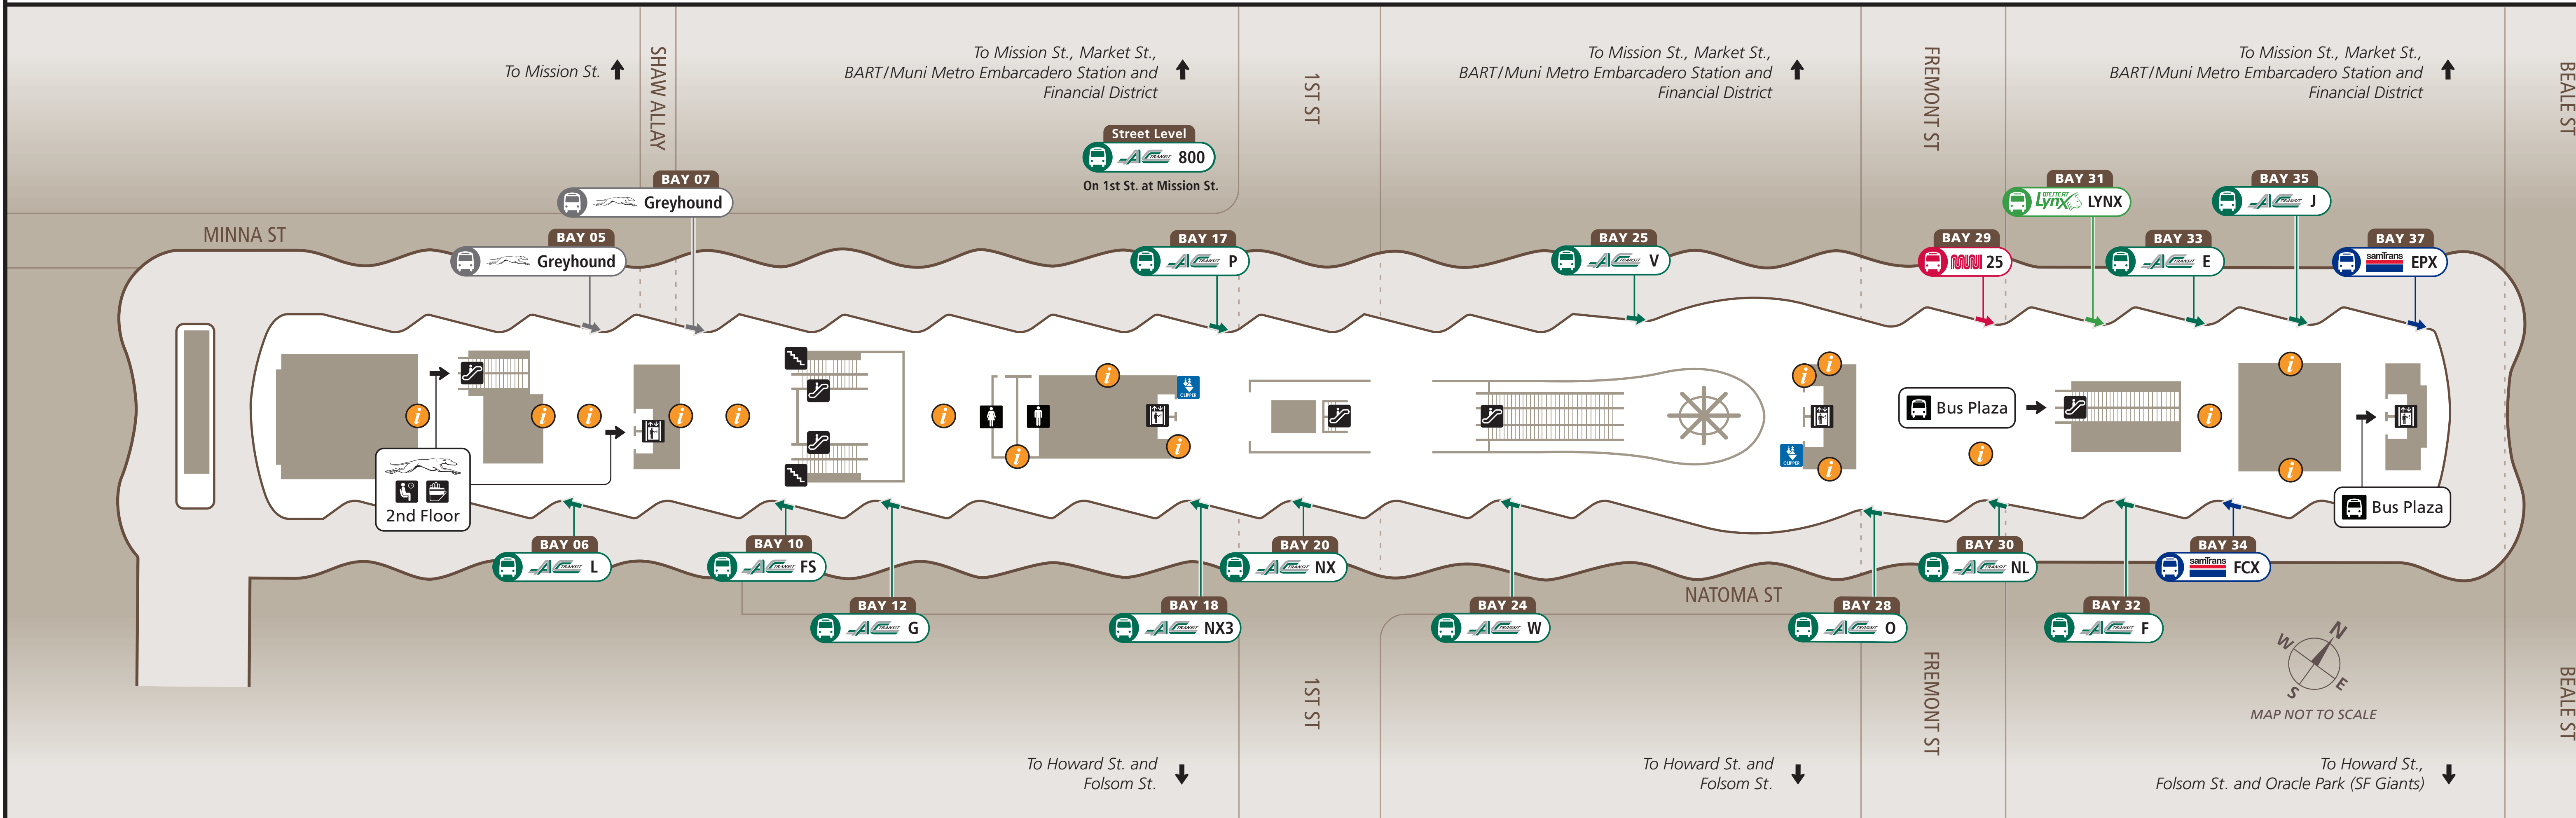

Station Map

Mapa de la estación

車站地圖

Mapa ng Istasyon

Bus Deck Stops

AC Transit

- E Tunnel Road • Bay 33
- F Berkeley • Bay 32
- FS Berkeley • Bay 10
- G El Cerrito • Bay 12
- J Berkeley • Bay 35
- L Richmond • Bay 06
- NL Eastmont • Bay 30
- NX Laurel • Bay 20
- NX3 Sheffield Village • Bay 18
- O Alameda • Bay 28
- P Piedmont • Bay 17
- V Montclair • Bay 25
- W Bay Farm Island • Bay 24
- 800 Richmond • Street level, on First St. at Mission St.

Greyhound

- Greyhound • Bays 05, 07

San Francisco Muni

- 25 Treasure Island • Bay 29

SamTrans Buses

WestCAT

- LYNX Hercules / Rodeo • Bay 31

Bus Plaza Stops

Early Bird Express

- 714 Daly City BART • Bay C

Golden Gate Transit

San Francisco Muni

Adjacent Stops

Mission St & 1st St / Beale St

- 14 Daly City
- 14R Daly City BART

Mission St & 1st

SamTrans Buses

- 292 Hillsdale / SFO
- 397 Palo Alto / SFO

Mission St & Fremont St

San Francisco Muni

- 14 / 14R Ferry Plaza

1st St & Mission St

- AC Transit
- 800 Richmond / Oakland

Golden Gate Transit

Fremont St & Mission St

Howard St & 1st St

PRESIDIO GO Presidio Go

- The Presidio

Bus Deck / 3rd Level