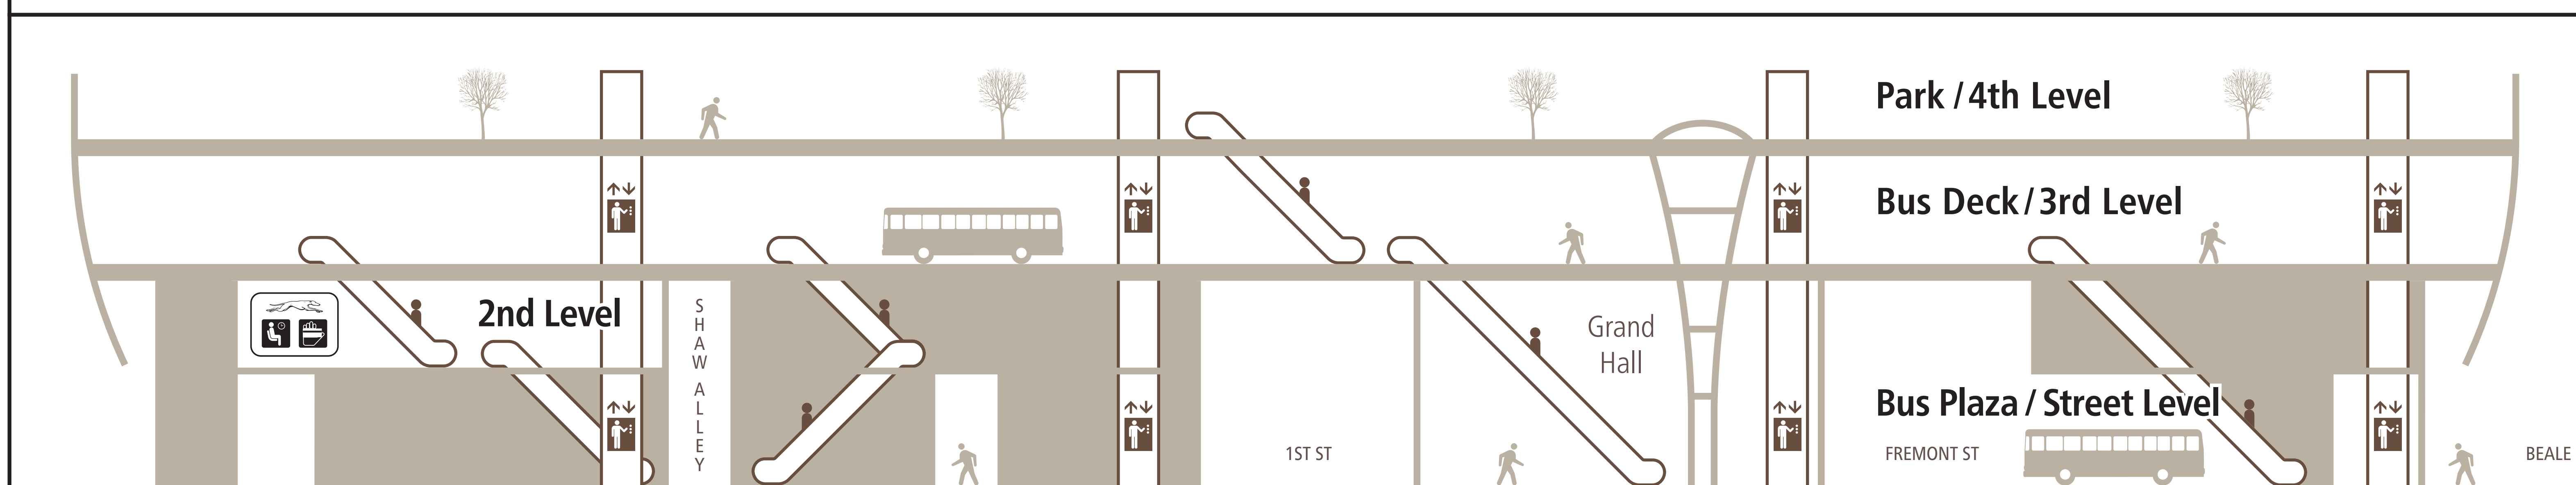

Station Section View