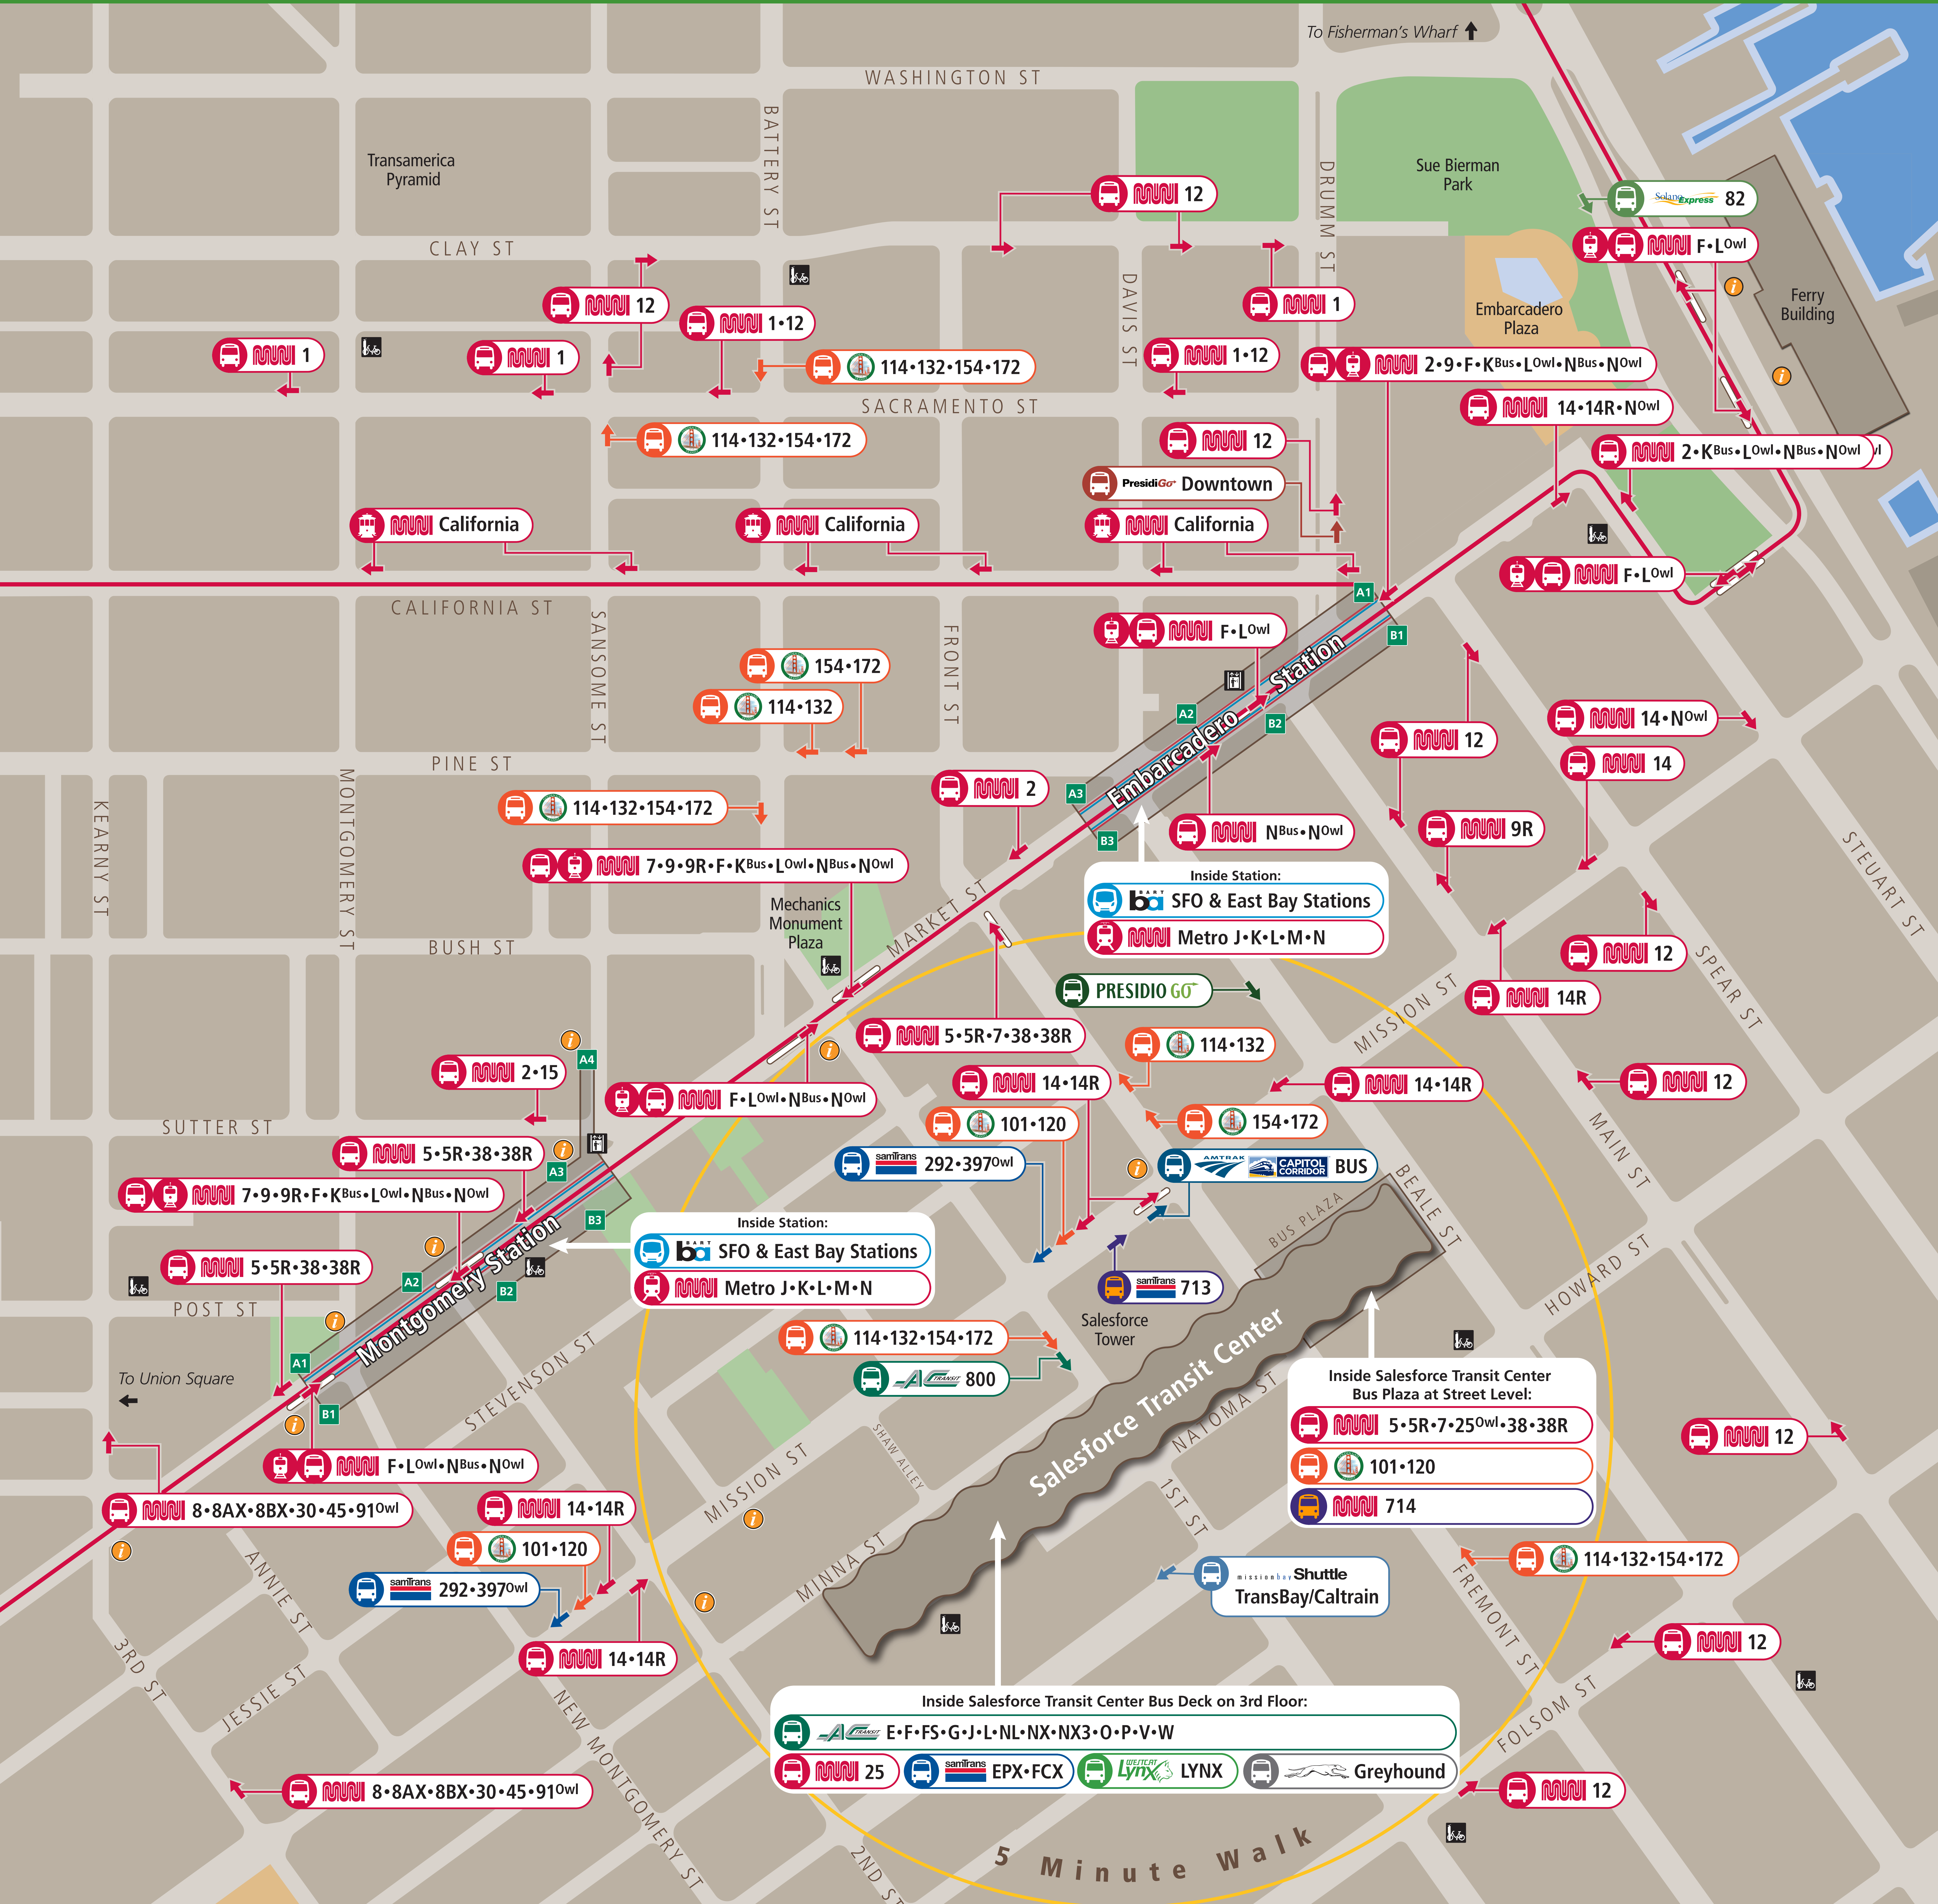

Paradas del tránsito

公車站地圖

Mga Tigilan ng Transit

Transit Information

Salesforce Transit Center

San Francisco

Map Key

- You Are Here
- 5-Minute Walk 1000ft/305m
- BART Train
- Bus (Motor Coach, Trolley Coach)
- Cable Car
- Muni F Line Historic Streetcar
- Muni Metro Light Rail
- Ferry
- Transit Stop
- Transit Center
- Underground Station
- Station Entrance/Exit
- Station Elevator
- Bikeshare Station
- Transit Information

Transit Lines

- AC Transit Buses
  - E Claremont
  - F Berkeley
  - FS Berkeley
  - G El Cerrito
  - J Berkeley
  - L Richmond
  - NL Eastmont
  - NX Laurel
  - NX3 San Leandro
  - O Santa Clara
  - P Piedmont
  - V Montclair
  - W Bay Farm
  - 800 (Owl) Richmond
- Early Bird Express Buses
  - 713 Millbrae
  - 714 Daly City
- Golden Gate Transit Buses
  - 101 Novato
  - 114 Mill Valley
  - 120 Strawberry
  - 132 San Anselmo
  - 154 Novato
  - 172 Santa Rosa
- Shuttle Mission Bay Shuttle
  - TransBay/Caltrain
  - Mission Bay Kaiser and UCSF
- Presidio Go Shuttle
  - Express Route to Presidio Transit Center
- SamTrans Buses
  - 292 SFO / Hillsdale
  - 397 SFO / Palo Alto
  - EPX East Palo Alto
  - FCX Foster City
- San Francisco Muni
  - **Motor Coach and Trolley Coach (TC)**
    - 1 California (TC)
    - 2 Sutter
    - 5 Fulton (TC)
    - 7 Haight/Noriega
    - 8 Bayshore
    - 8AX Bayshore A Express
    - 8BX Bayshore B Express
    - 9 San Bruno
    - 9R San Bruno Rapid
    - 12 Folsom/Pacific
    - 14 Mission (TC)
    - 14R Mission Rapid
    - 15 Bayview Hunters Point
  - **Metro Rail**
    - J Church
    - K Ingleside
    - L Taraval
  - **Street Car**
    - F Market and Wharves
  - **Cable Car**
    - C California
- Solano Express
  - 82 Vallejo Transit Center
- WestCat Bus
  - LYNX Hercules/Rodeo

Inside Station:
SFO & East Bay Stations
Metro J•K•L•M•N

Inside Station:
SFO & East Bay Stations
Metro J•K•L•M•N

Inside Salesforce Transit Center Bus Plaza at Street Level:
12
14
14R
25

Inside Salesforce Transit Center Bus Deck on 3rd Floor:
E•F•FS•G•J•L•NL•NX•NX3•O•P•V•W
25
EPX•FCX
LYNX
Greyhound

511 SF Bay

Call 511 | 511.org