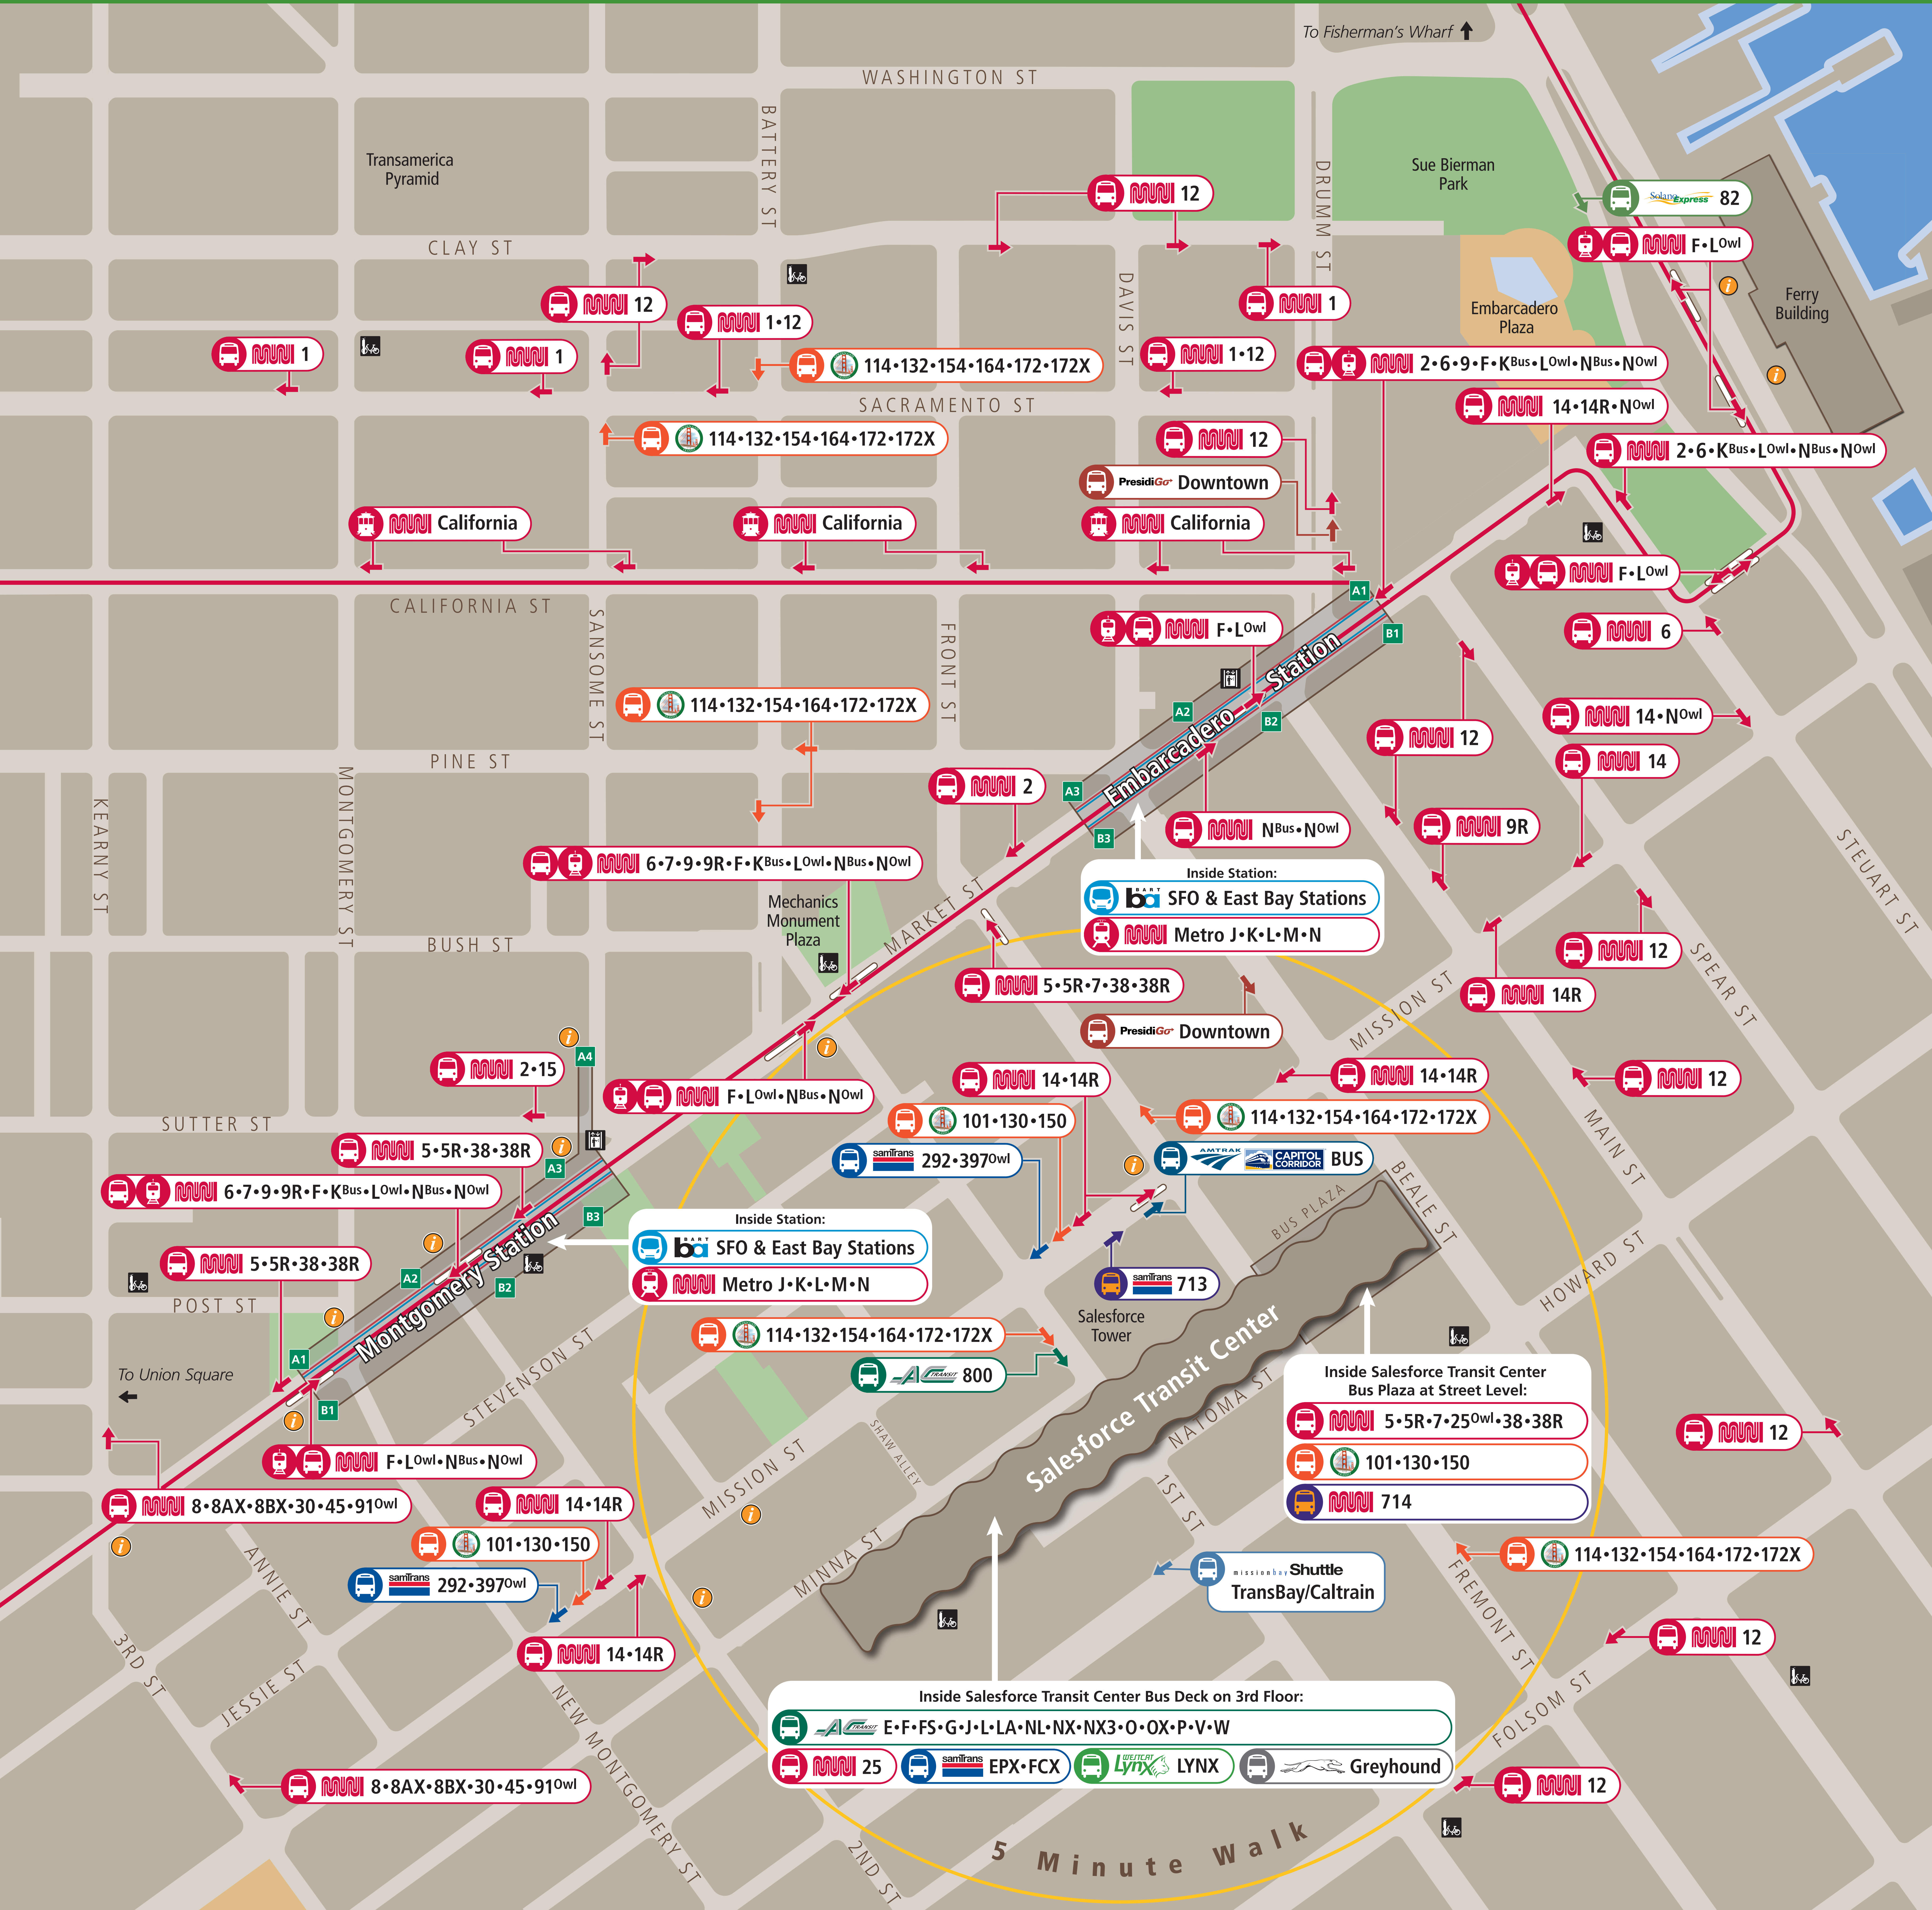

Transit Lines

1. **AC Transit Buses**
2. E Claremont
   - F Berkeley
   - FS Berkeley
   - G El Cerrito
   - J Berkeley
   - L Richmond
   - LA El Sobrante
   - NL Eastmont
   - NX Laurel
   - OV Santa Clara
   - OX Bay Farm
   - P Piedmont
   - V Montclair
   - W South Shore
   - 800 (Owl) Richmond

1. **Early Bird Express Buses**
2. 713 Millbrae
   - 714 Daly City

1. **Golden Gate Transit Buses**
2. 101 Santa Rosa
   - 114 Mill Valley
   - 130 San Rafael
   - 132 San Anselmo
   - 150 Santa Clara
   - 154 Novato
   - 164 Petaluma
   - 172/172X Santa Rosa

1. **Shuttle Mission Bay Shuttle**
2. TransBay/Caltrain
   - Mission Bay Kaiser and UCSF

1. **PresidiGo PresidiGo Shuttle**
2. Express Route to Presidio Transit Center

1. **SamTrans Buses**
2. 292 SFO / Hillsdale
   - 397 SFO / Palo Alto
   - EPX East Palo Alto
   - FCX Foster City

1. **San Francisco Muni**

1. **Motor Coach and Trolley Coach (TC)**
2. 1 California (TC)
   - 2 Sutter
   - 5 Fulton (TC)
   - 6 Haight/Parnassus
   - 7 Haight/Noriega
   - 8 Bayshore
   - 8AX Bayshore A Express
   - 8BX Bayshore B Express
   - 9 San Bruno
   - 9R San Bruno Rapid
   - 12 Folsom/Pacific
   - 14 Mission (TC)
   - 14R Mission Rapid
   - 15 Bayview Hunters Point
   - 25 Treasure Island
   - 30 Stockton
   - 38 Geary
   - 38R Geary Rapid
   - 45 Union/Stockton
   - 91-Low 3rd St/19th Ave
   - K Ingleside
   - N Judah
   - N Judah

1. **Metro Rail**
2. J Church
   - K Ingleside
   - L Taraval
   - M Ocean View
   - N Judah

1. **Street Car**
2. F Market and Wharves

1. **Cable Car**
2. C California

1. **Solano Express**
2. 82 Vallejo Transit Center

1. **WestCat Bus**
2. LYNX Hercules/Rodeo

Call 511 | 511.org

Inside Salesforce Transit Center Bus Deck on 3rd Floor:

- E•F•FS•G•J•L•LA•NL•NX•NX3•O•OX•P•V•W
- 25
- EPX•FCX
- LYNX
- Greyhound

Inside Salesforce Transit Center Bus Plaza at Street Level:

- 5•5R•7•25Owl•38•38R
- 101•130•150
- 714

Inside Station:

- SFO & East Bay Stations
- Metro J•K•L•M•N

Inside Station:

- SFO & East Bay Stations
- Metro J•K•L•M•N