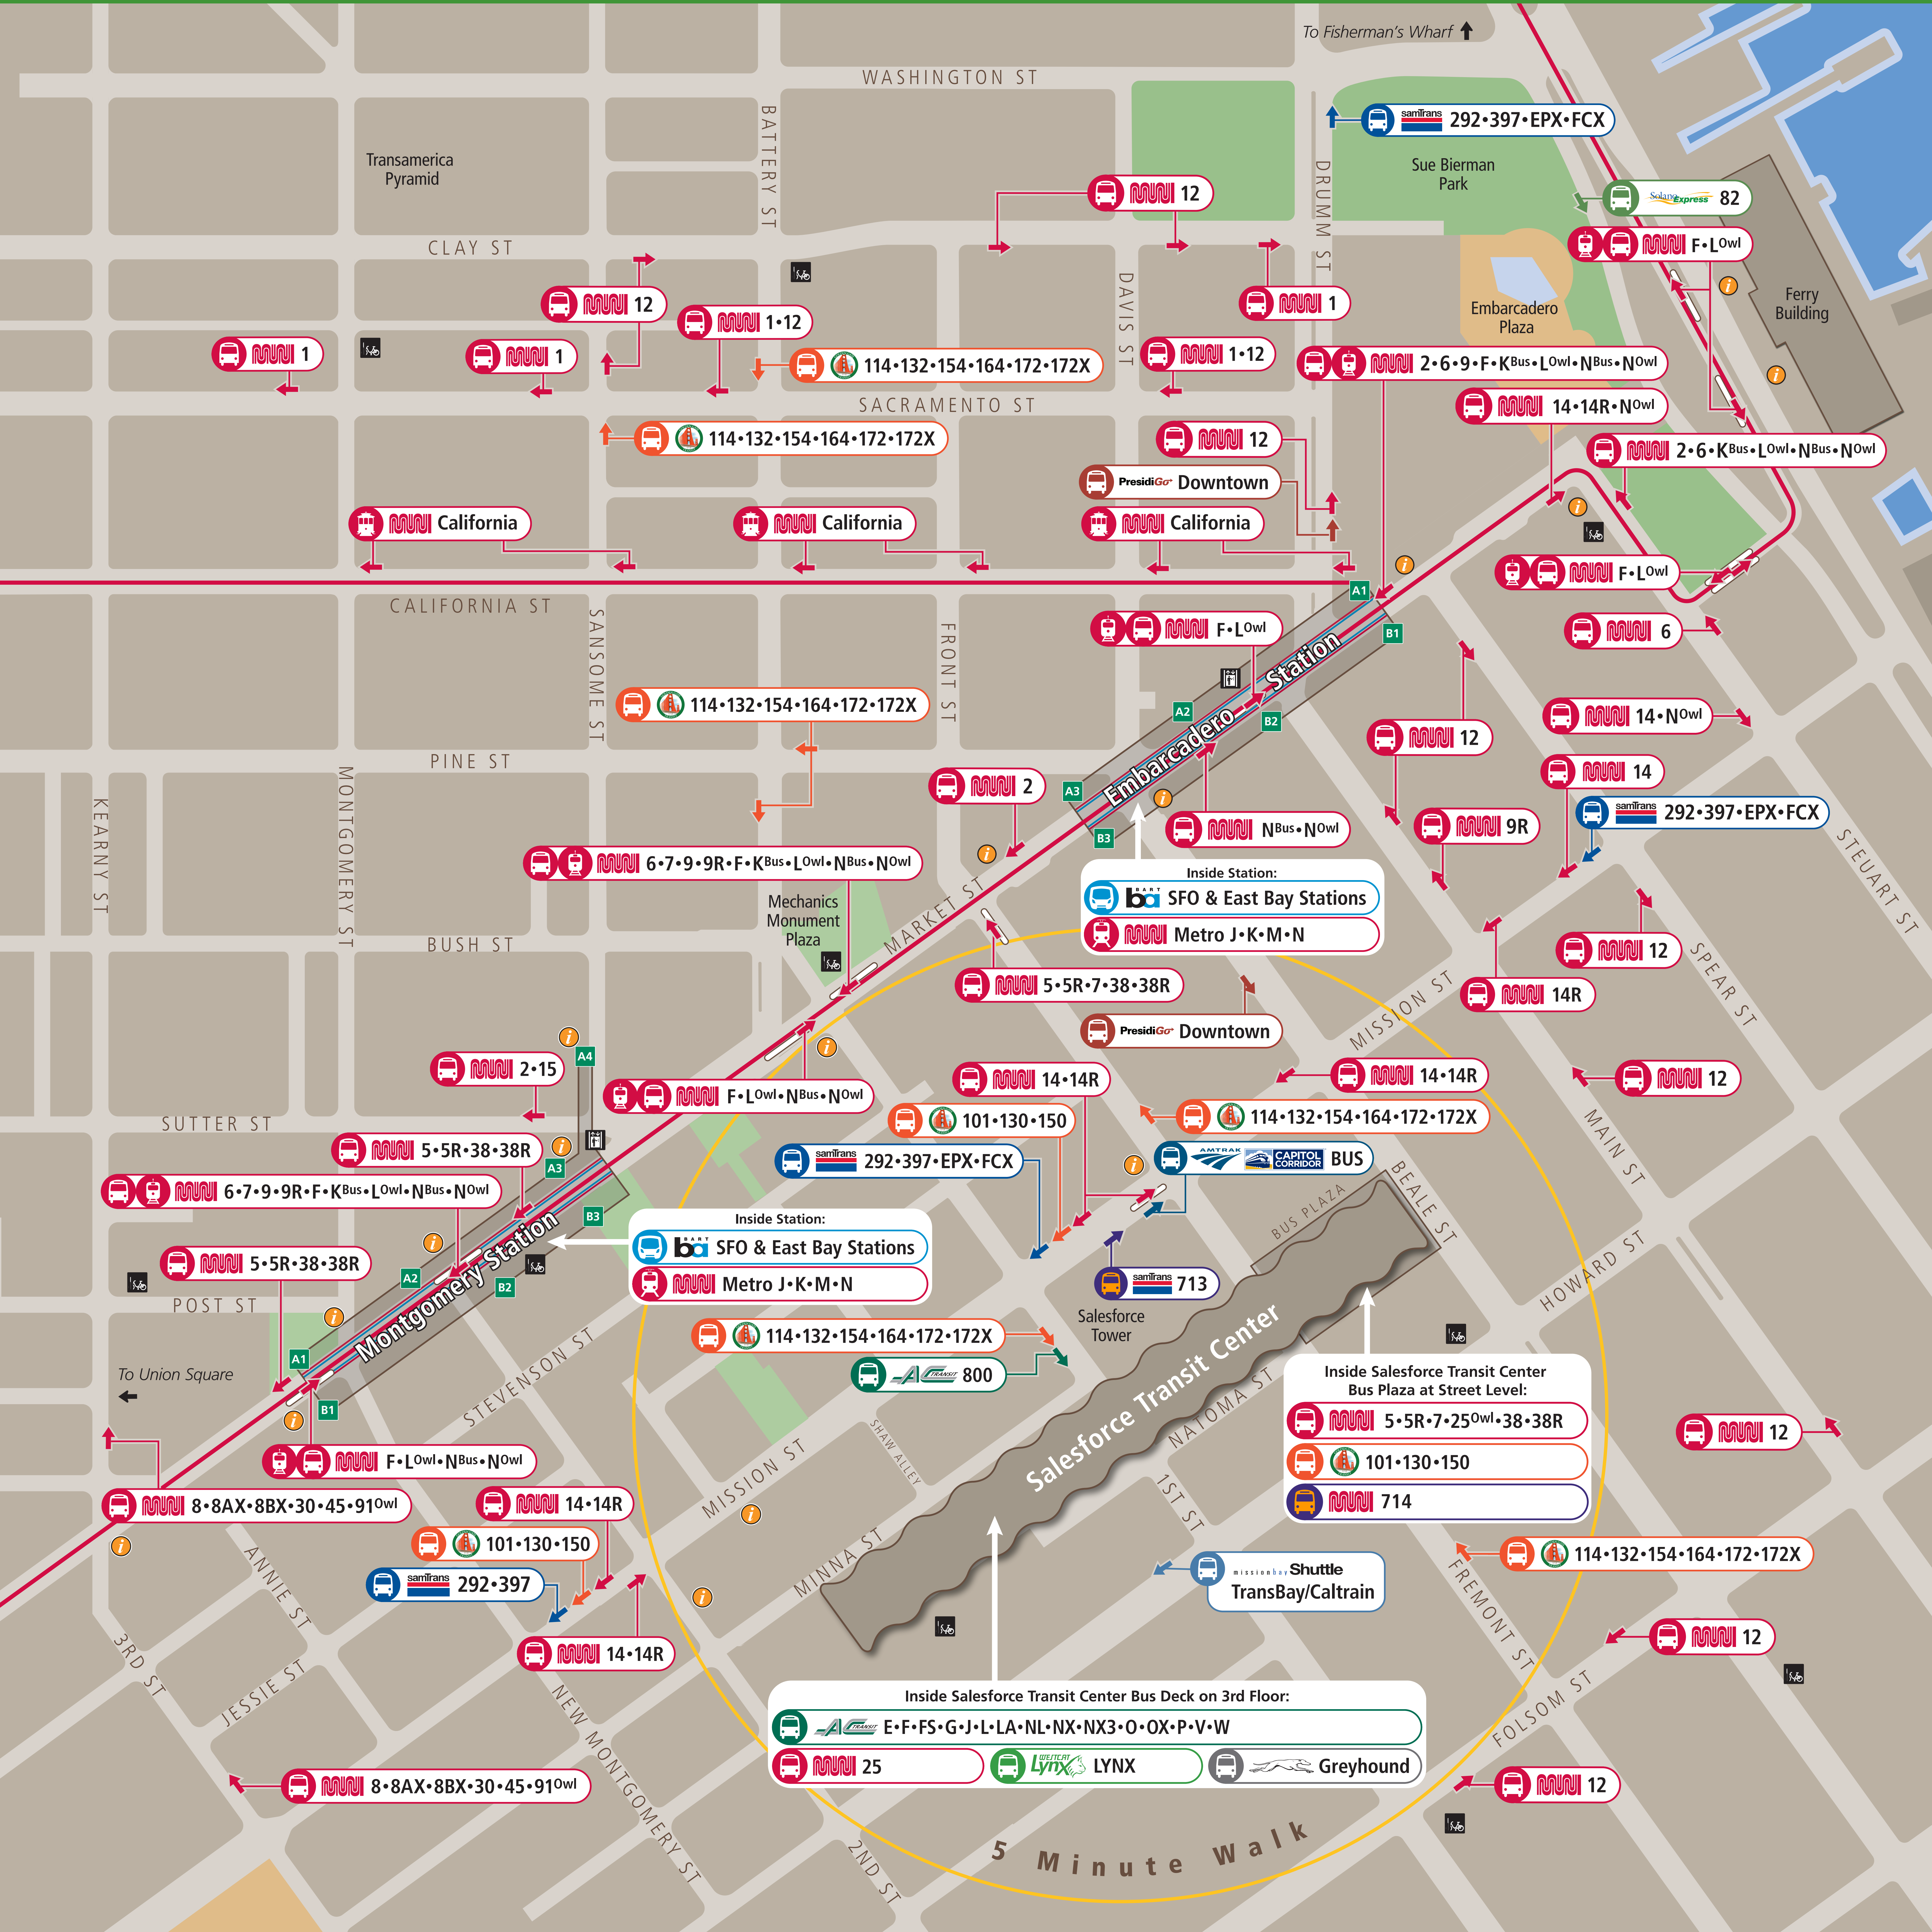

Transit Lines

- **AC Transit Buses**
  - E Claremont NX Laurel
  - F Berkeley NX3 San Leandro
  - FS Berkeley O Santa Clara
  - G El Cerrito OX Bay Farm
  - J Berkeley P Piedmont
  - L Richmond V Montclair
  - LA El Sobrante W South Shore
  - NL Eastmont 800 (Owl) Richmond
- **Early Bird Express Buses**
  - 713 Millbrae 714 Daly City
- **Golden Gate Transit Buses**
  - 101 Santa Rosa 150 Santa Rosa
  - 114 Mill Valley 154 Novato
  - 130 San Rafael 164 Petaluma
  - 132 San Anselmo 172/172X Santa Rosa
- **Shuttle Mission Bay Shuttle**
  - TransBay/Caltrain Mission Bay Kaiser and UCSF
- **PresidiGo PresidiGo Shuttle**
  - Express Route to Presidio Transit Center
- **SanTrans Buses**
  - 292 SFO / Hillsdale EPX East Palo Alto
  - 398 SFO / Redwood City FCX Foster City
- **San Francisco Muni**
  - **Motor Coach and Trolley Coach (TC)**
    - 1 California (TC) 25 Treasure Island
    - 2 Sutter 30 Stockton
    - 5 Fulton (TC) 38 Geary
    - 6 Haight/Panassus 38R Geary Rapid
    - 7 Haight/Noriega 45 Union/Stockton
    - 8 Bayshore 91 Owl 3rd St/19th Ave
    - 8AX Bayshore A Express K Ingleside
    - 8BX Bayshore B Express L Owl Taraval Owl
    - 9 San Bruno N Judah
    - 9R San Bruno Rapid N Owl Judah
    - 12 Folsom/Pacific
    - 14 Mission (TC)
    - 14R Mission Rapid
    - 15 Bayview Hunters Point
  - **Metro Rail**
    - J Church M Ocean View
    - K Ingleside N Judah
  - **Street Car**
    - F Market and Wharves
  - **Cable Car**
    - SolanoExpress SolanoExpress
    - 82 Vallejo Transit Center
    - WestCat Bus WestCat Bus
    - LYNX Hercules/Rodeo

Inside Salesforce Transit Center Bus Deck on 3rd Floor:

- AC Transit E•F•FS•G•J•L•LA•NL•NX•NX3•O•OX•P•V•W
- Muni 25
- LYNX LYNX
- Greyhound

Inside Salesforce Transit Center Bus Plaza at Street Level:

- Muni 5•5R•7•25Owl•38•38R
- 101•130•150
- 714

Call 511 | 511.org