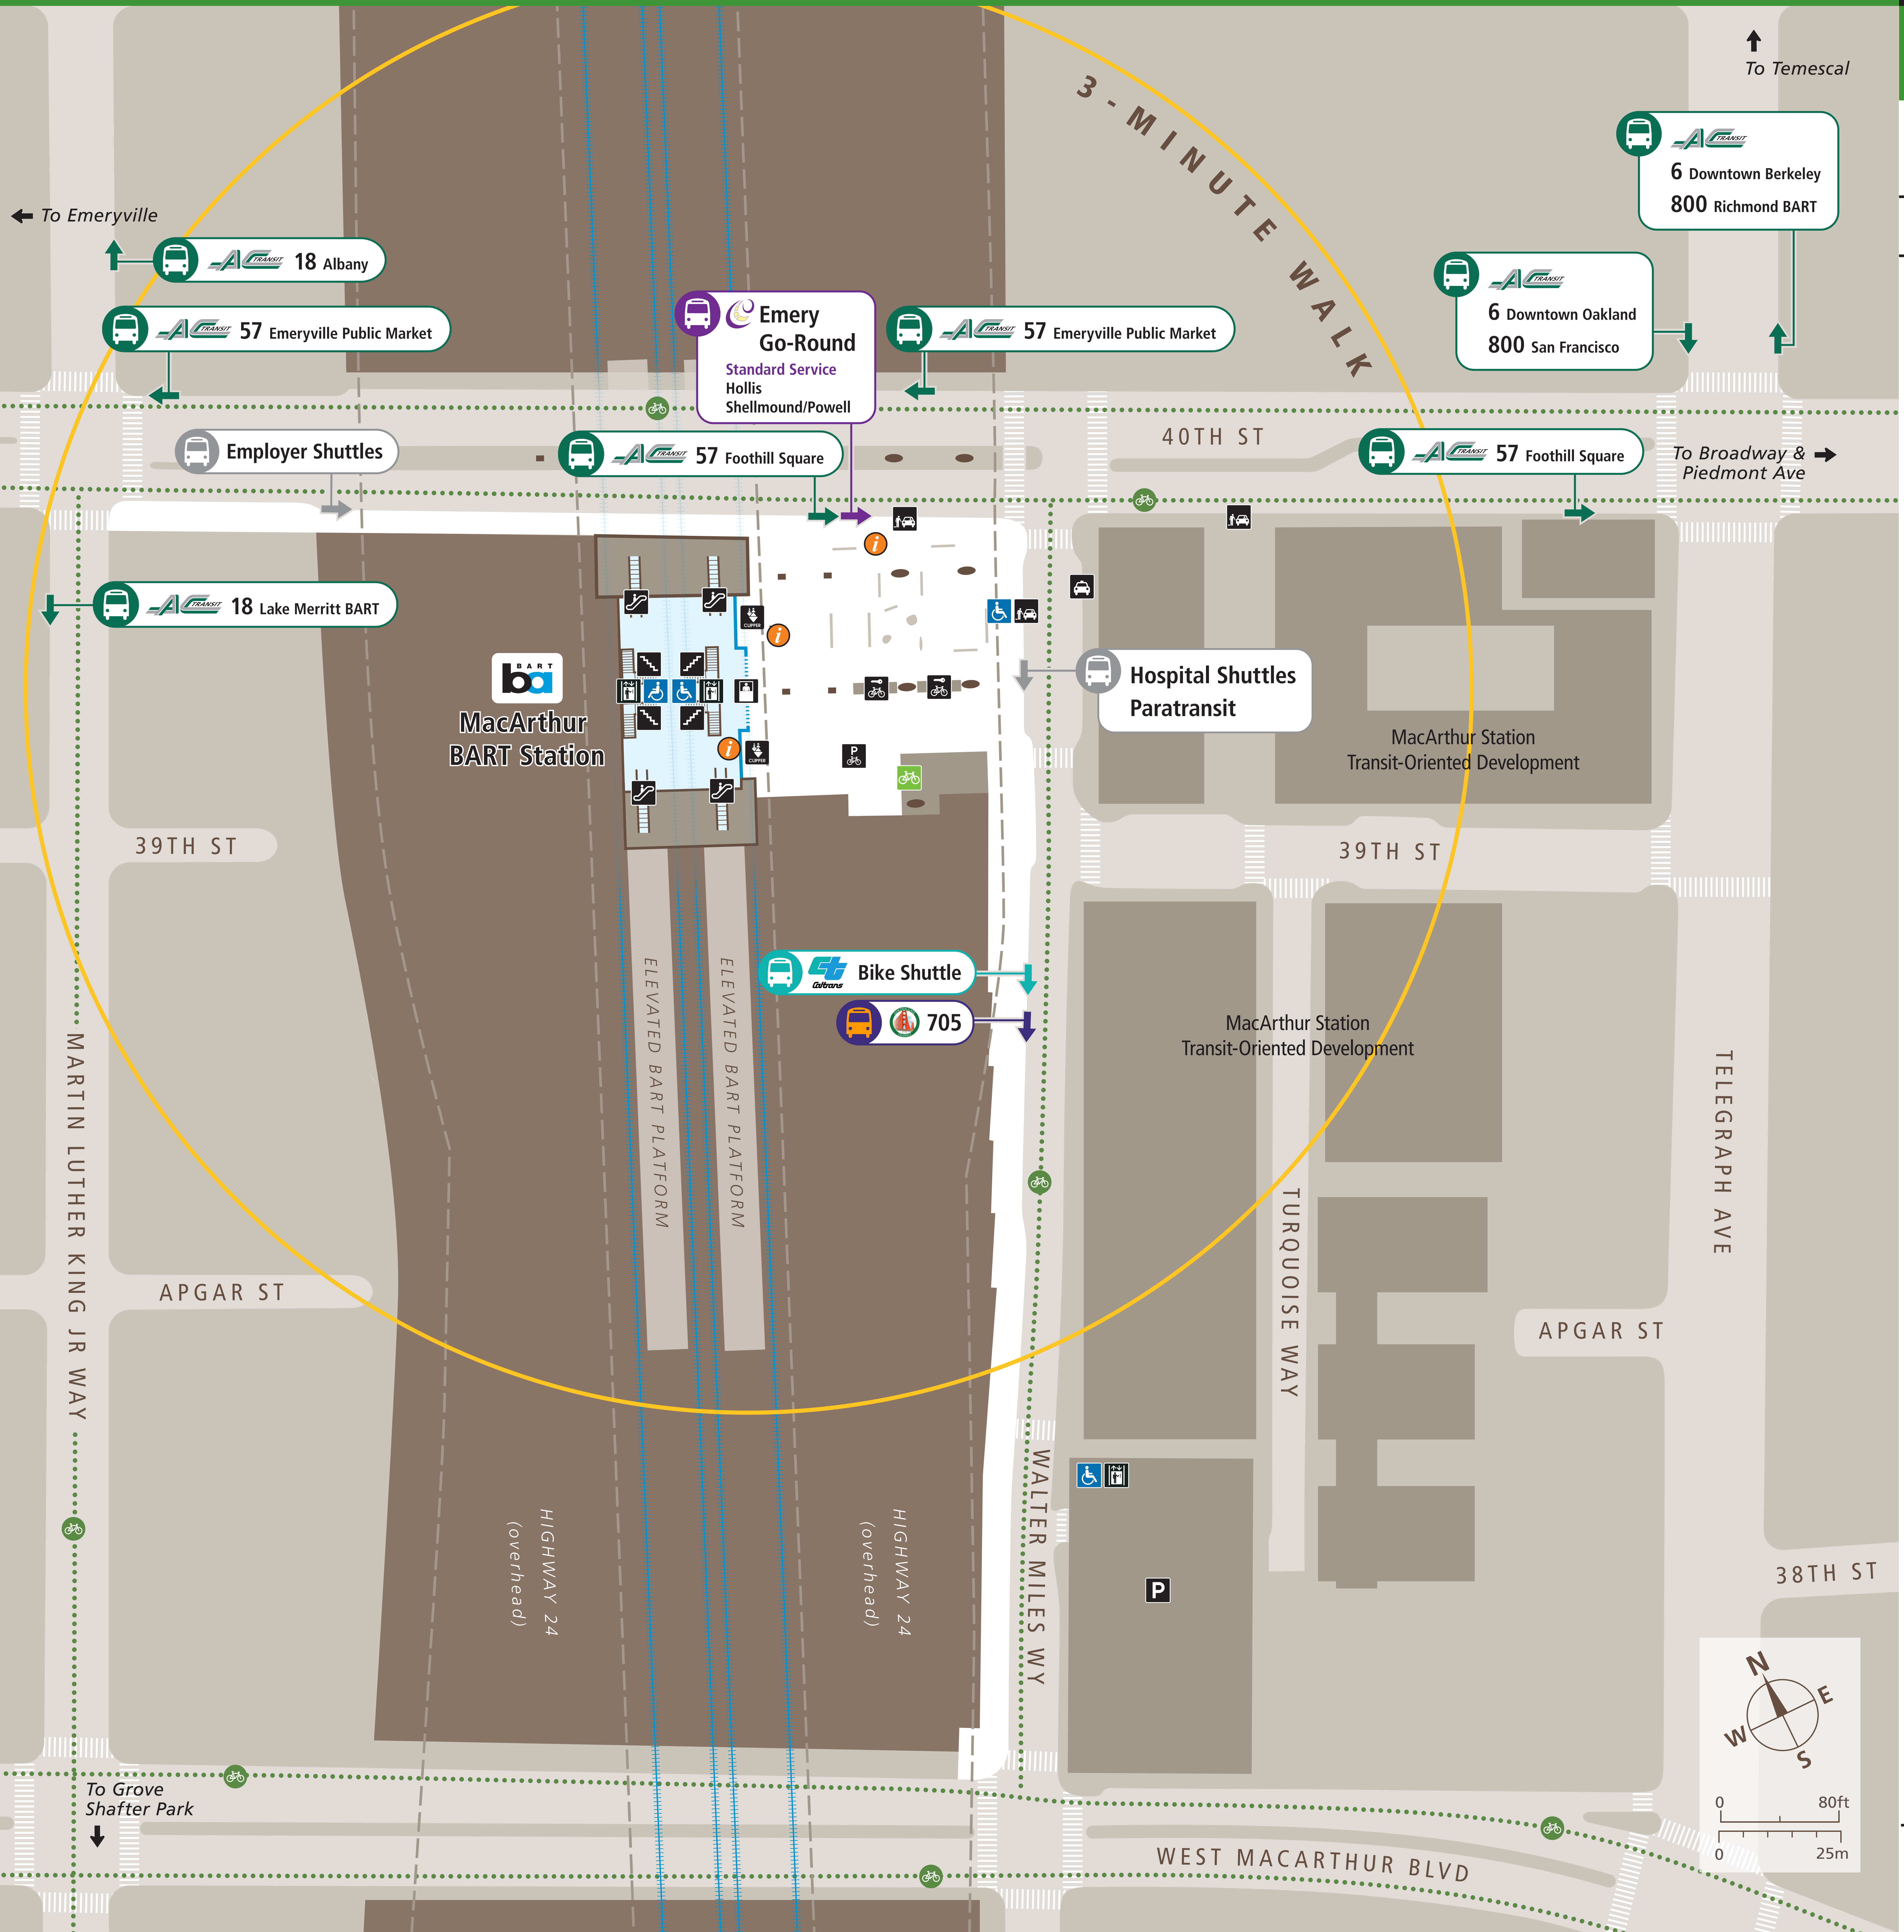

Transit Stops

Paradas del tránsito

公車站地圖

Transit Information

MacArthur Station

Oakland

Map Key

- You Are Here
- 3-Minute Walk 500ft/150m Radius
- Transit Information
- Bus
- Transit Stop
- Bicycle Lockers
- Bicycle Parking
- Bike Station
- Bicycle Routes
- Elevator
- Escalator
- Parking
- Passenger Pick-up/Drop-off
- Stairs
- Station Agent Booth
- Taxi Stand
- Ticket Vending (Clipper)

Transit Lines

- AC Transit Buses
- Local Bus Lines**
- 6 Downtown Berkeley
- 6 Downtown Oakland
- 18 Lake Merritt BART
- 18 Albany
- 57 Emeryville Public Market
- 57 Foothill Square
- All Nighter Bus Line (Approx. 1 am - 5 am)**
- 800 Richmond BART
- 800 San Francisco
- Emery Go-Round
- Standard Service**
- SP Shellmound/Powell
- H Hollis
- Early Bird Express
- 705 San Francisco, Salesforce Transit Center
- Caltrans Bike Shuttle
- San Francisco