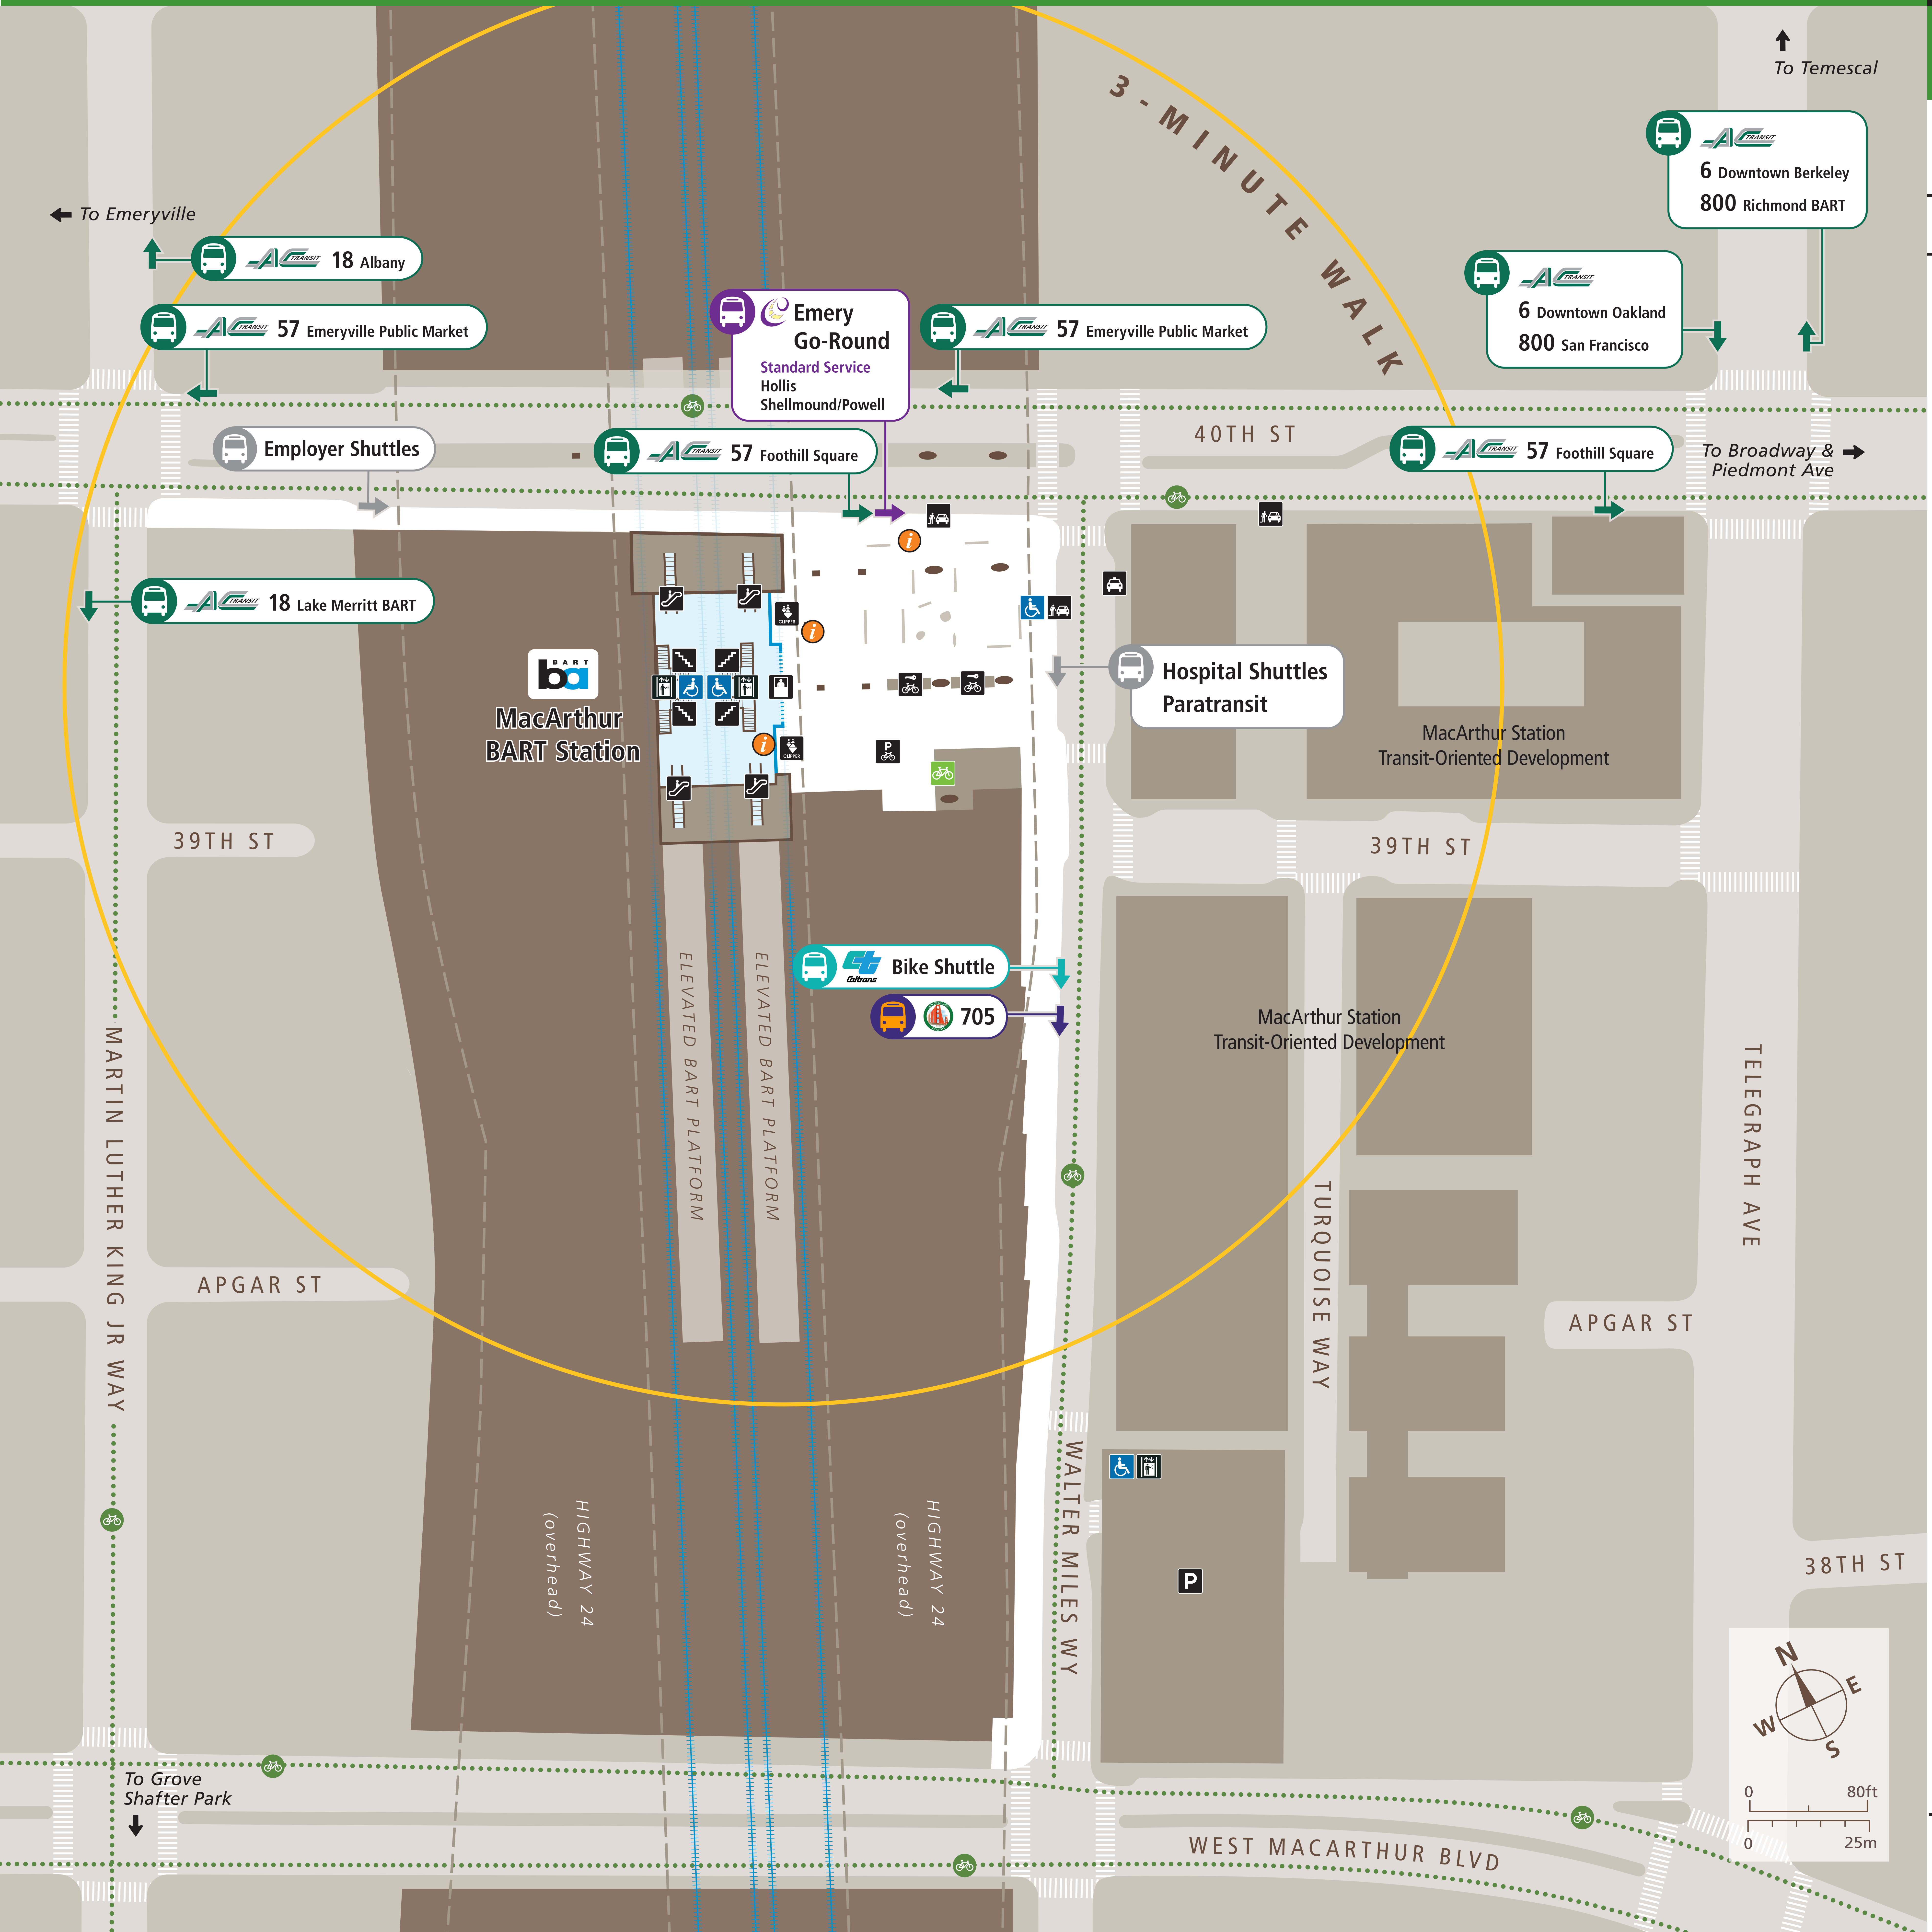

Transit Stops

Paradas del tránsito

公車站地圖

Transit Information

MacArthur Station

Oakland

Map Key

- You Are Here
- 3-Minute Walk 500ft/150m Radius
- Transit Information
- Bus
- Transit Stop
- Bicycle Lockers
- Bicycle Parking
- Bike Station
- Bicycle Routes
- Elevator
- Escalator
- Parking
- Passenger Pick-up/Drop-off
- Stairs
- Station Agent Booth
- Taxi Stand
- Ticket Vending (Clipper)

Transit Lines

- AC Transit Buses
- **Local Bus Lines**
- 6 Downtown Berkeley
- 6 Downtown Oakland
- 18 Lake Merritt BART
- 18 Albany
- 57 Emeryville Public Market
- 57 Foothill Square
- **All Nighter Bus Line (Approx. 1 am - 5 am)**
- 800 Richmond BART
- 800 San Francisco
- Emery Go-Round
- **Standard Service**
- SP Shellmound/Powell
- H Hollis
- Early Bird Express
- 705 San Francisco, Salesforce Transit Center
- Caltrans Bike Shuttle
- San Francisco

Call 511 | 511.org