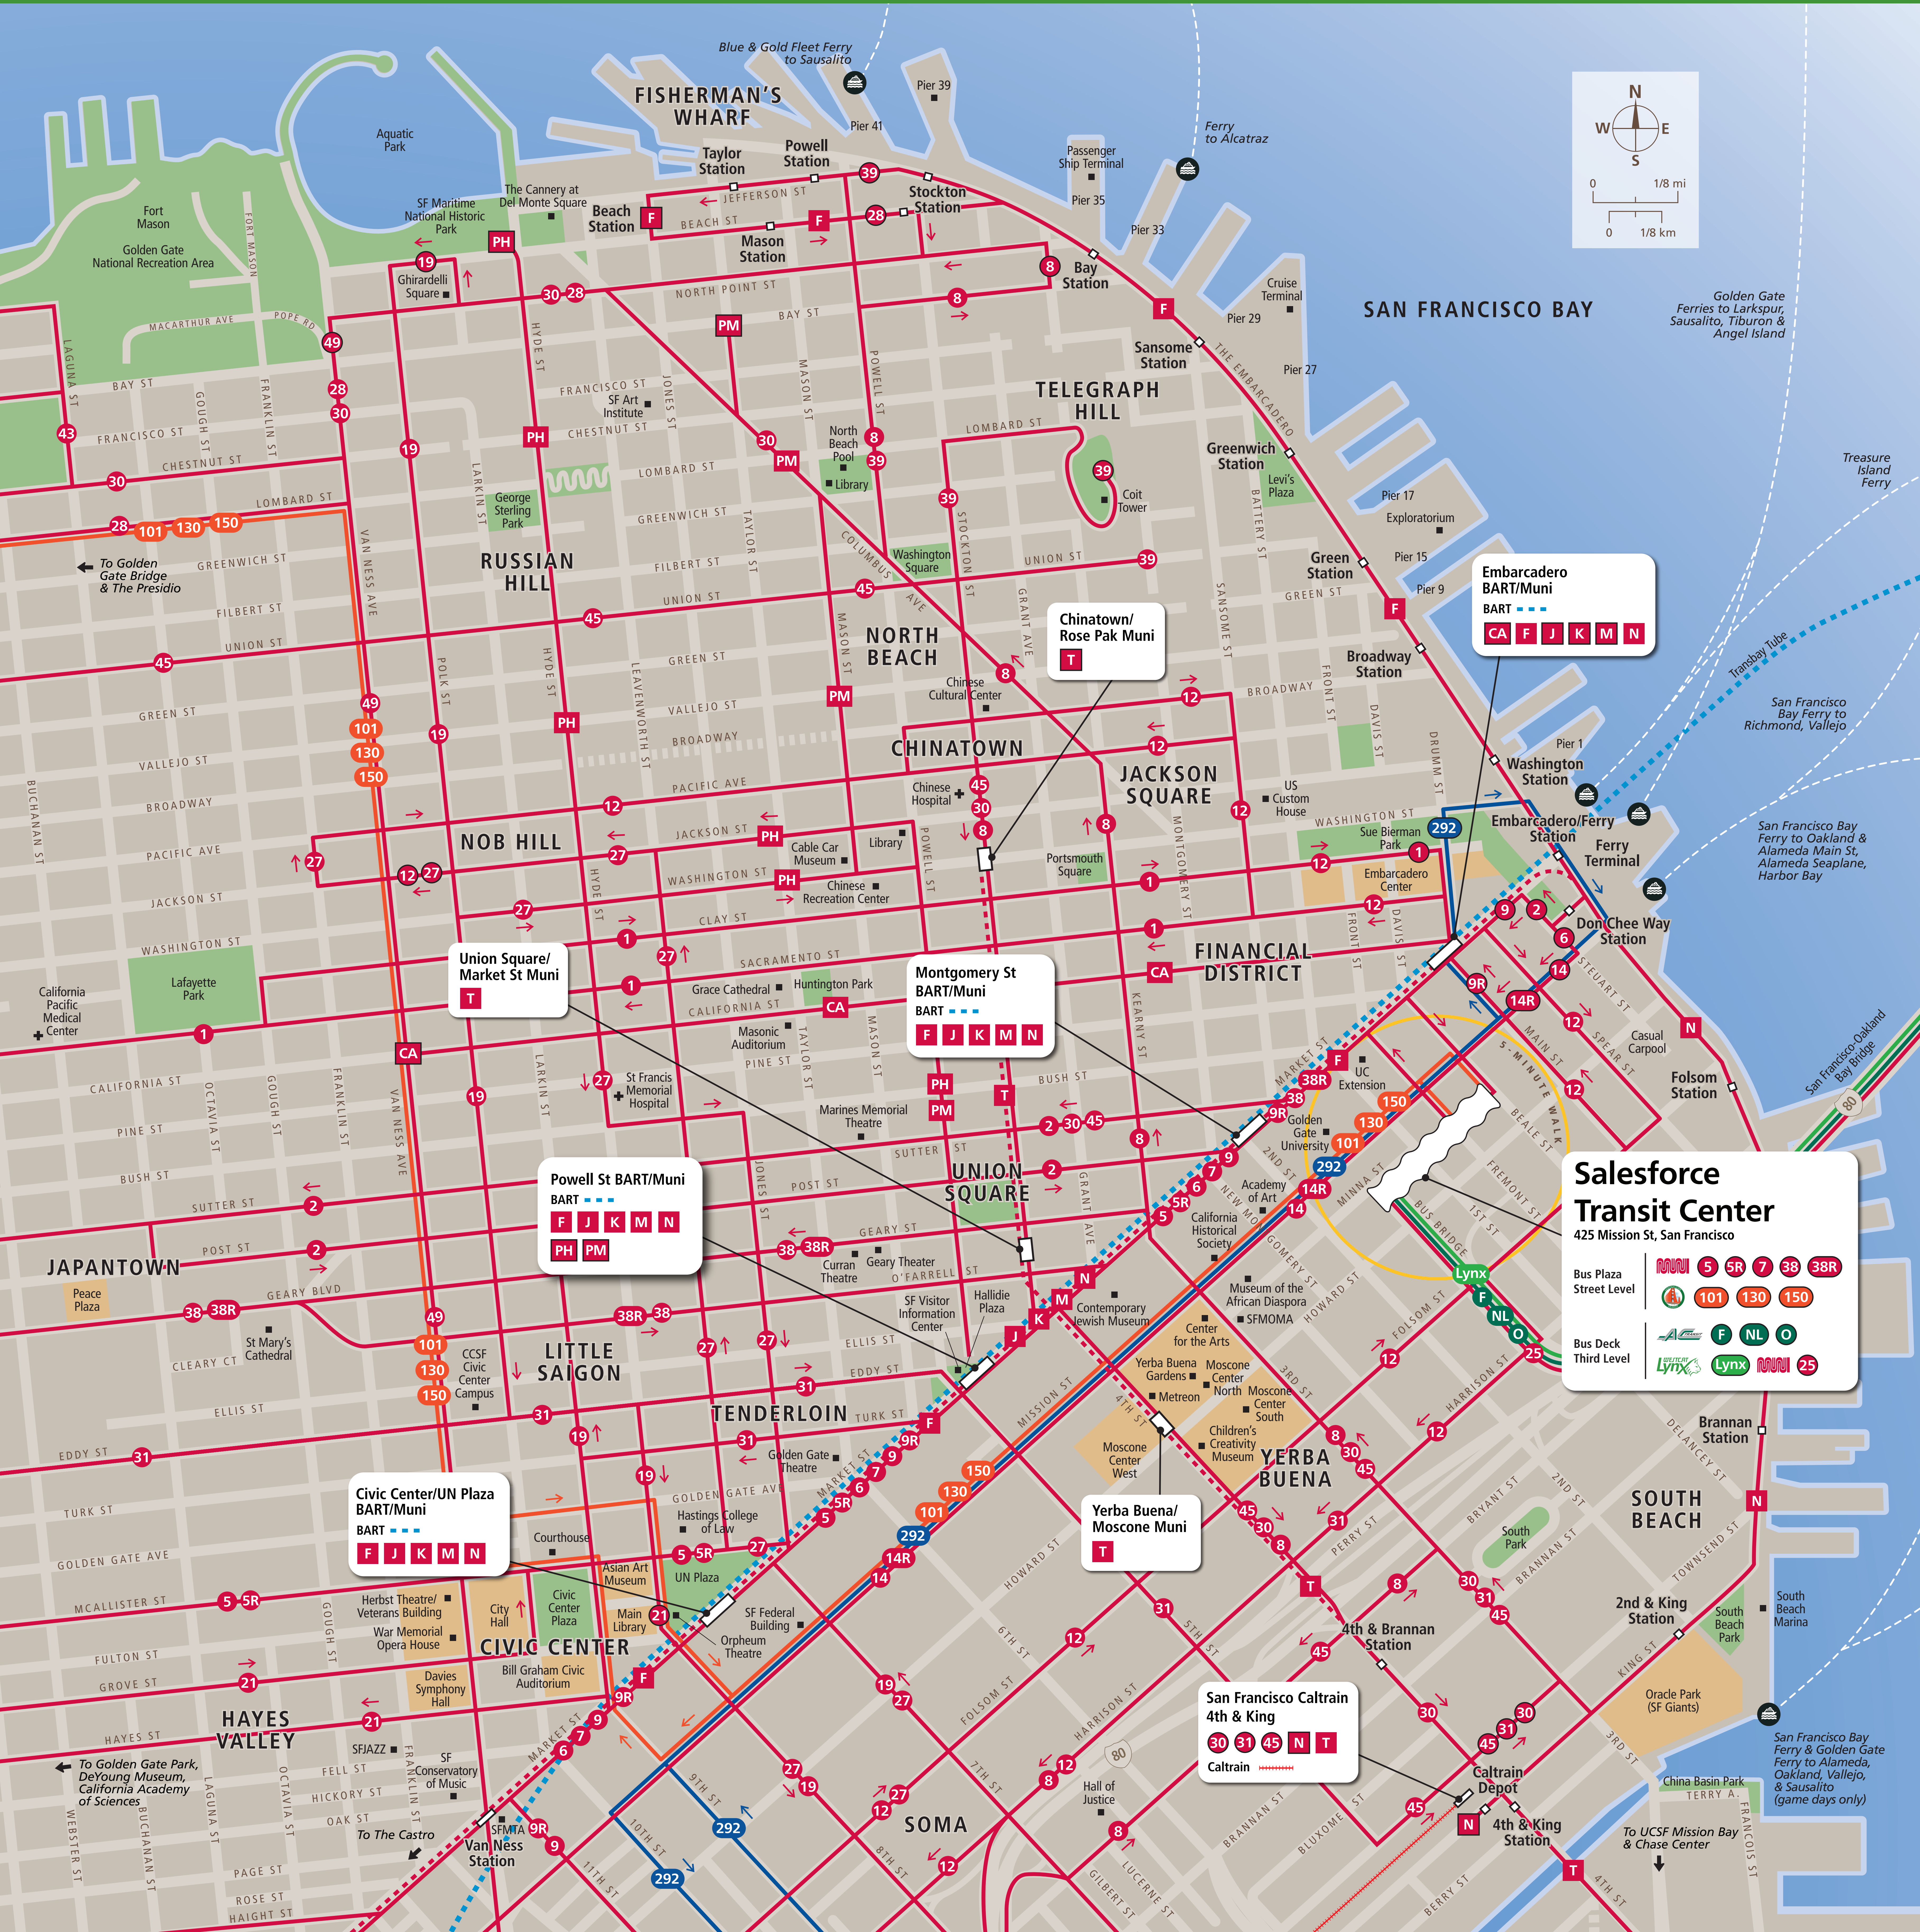

Local Transit Routes

Rutas de tránsito locales

公車路線圖

Rutang Lokal ng Transit

Transit Information

Salesforce Transit Center

San Francisco

Map Key

- ★ You Are Here
- --- BART (underground)
- --- Caltrain
- 14 Muni Bus
- K Muni Metro / Street Car / Cable Car
- --- Muni (underground)
- 101 Golden Gate Transit
- 292 SamTrans
- NL AC Transit
- LYNX WestCAT
- 14 Route Terminus
- Ferry Terminal

During limited hours the following lines also serve downtown San Francisco:

AC Transit: 800, FS, E, G, J, L, LA, NX, NX3, OX, P, V, W

Golden Gate Transit: 114, 132, 154, 164, 172

Muni: 1X, 8AX, 8BX, 90, 91

SamTrans: 397, EPX, FCX

Soltrans: 82

This map does not show all commuter, express, special event, or all-night routes. Service may vary with time of day or day of week. Service changes may have occurred since printing. Please consult transit agency schedule or contact 511 for more information.

Salesforce Transit Center

425 Mission St, San Francisco

Bus Plaza Street Level	5 5R 7 38 38R
Bus Deck Third Level	101 130 150
	F NL O
	LYNX LYNX 25

Call 511 | 511.org

Sponsored by the Metropolitan Transportation Commission in cooperation with AC Transit. Contact us at signcomments@bayareametro.gov.