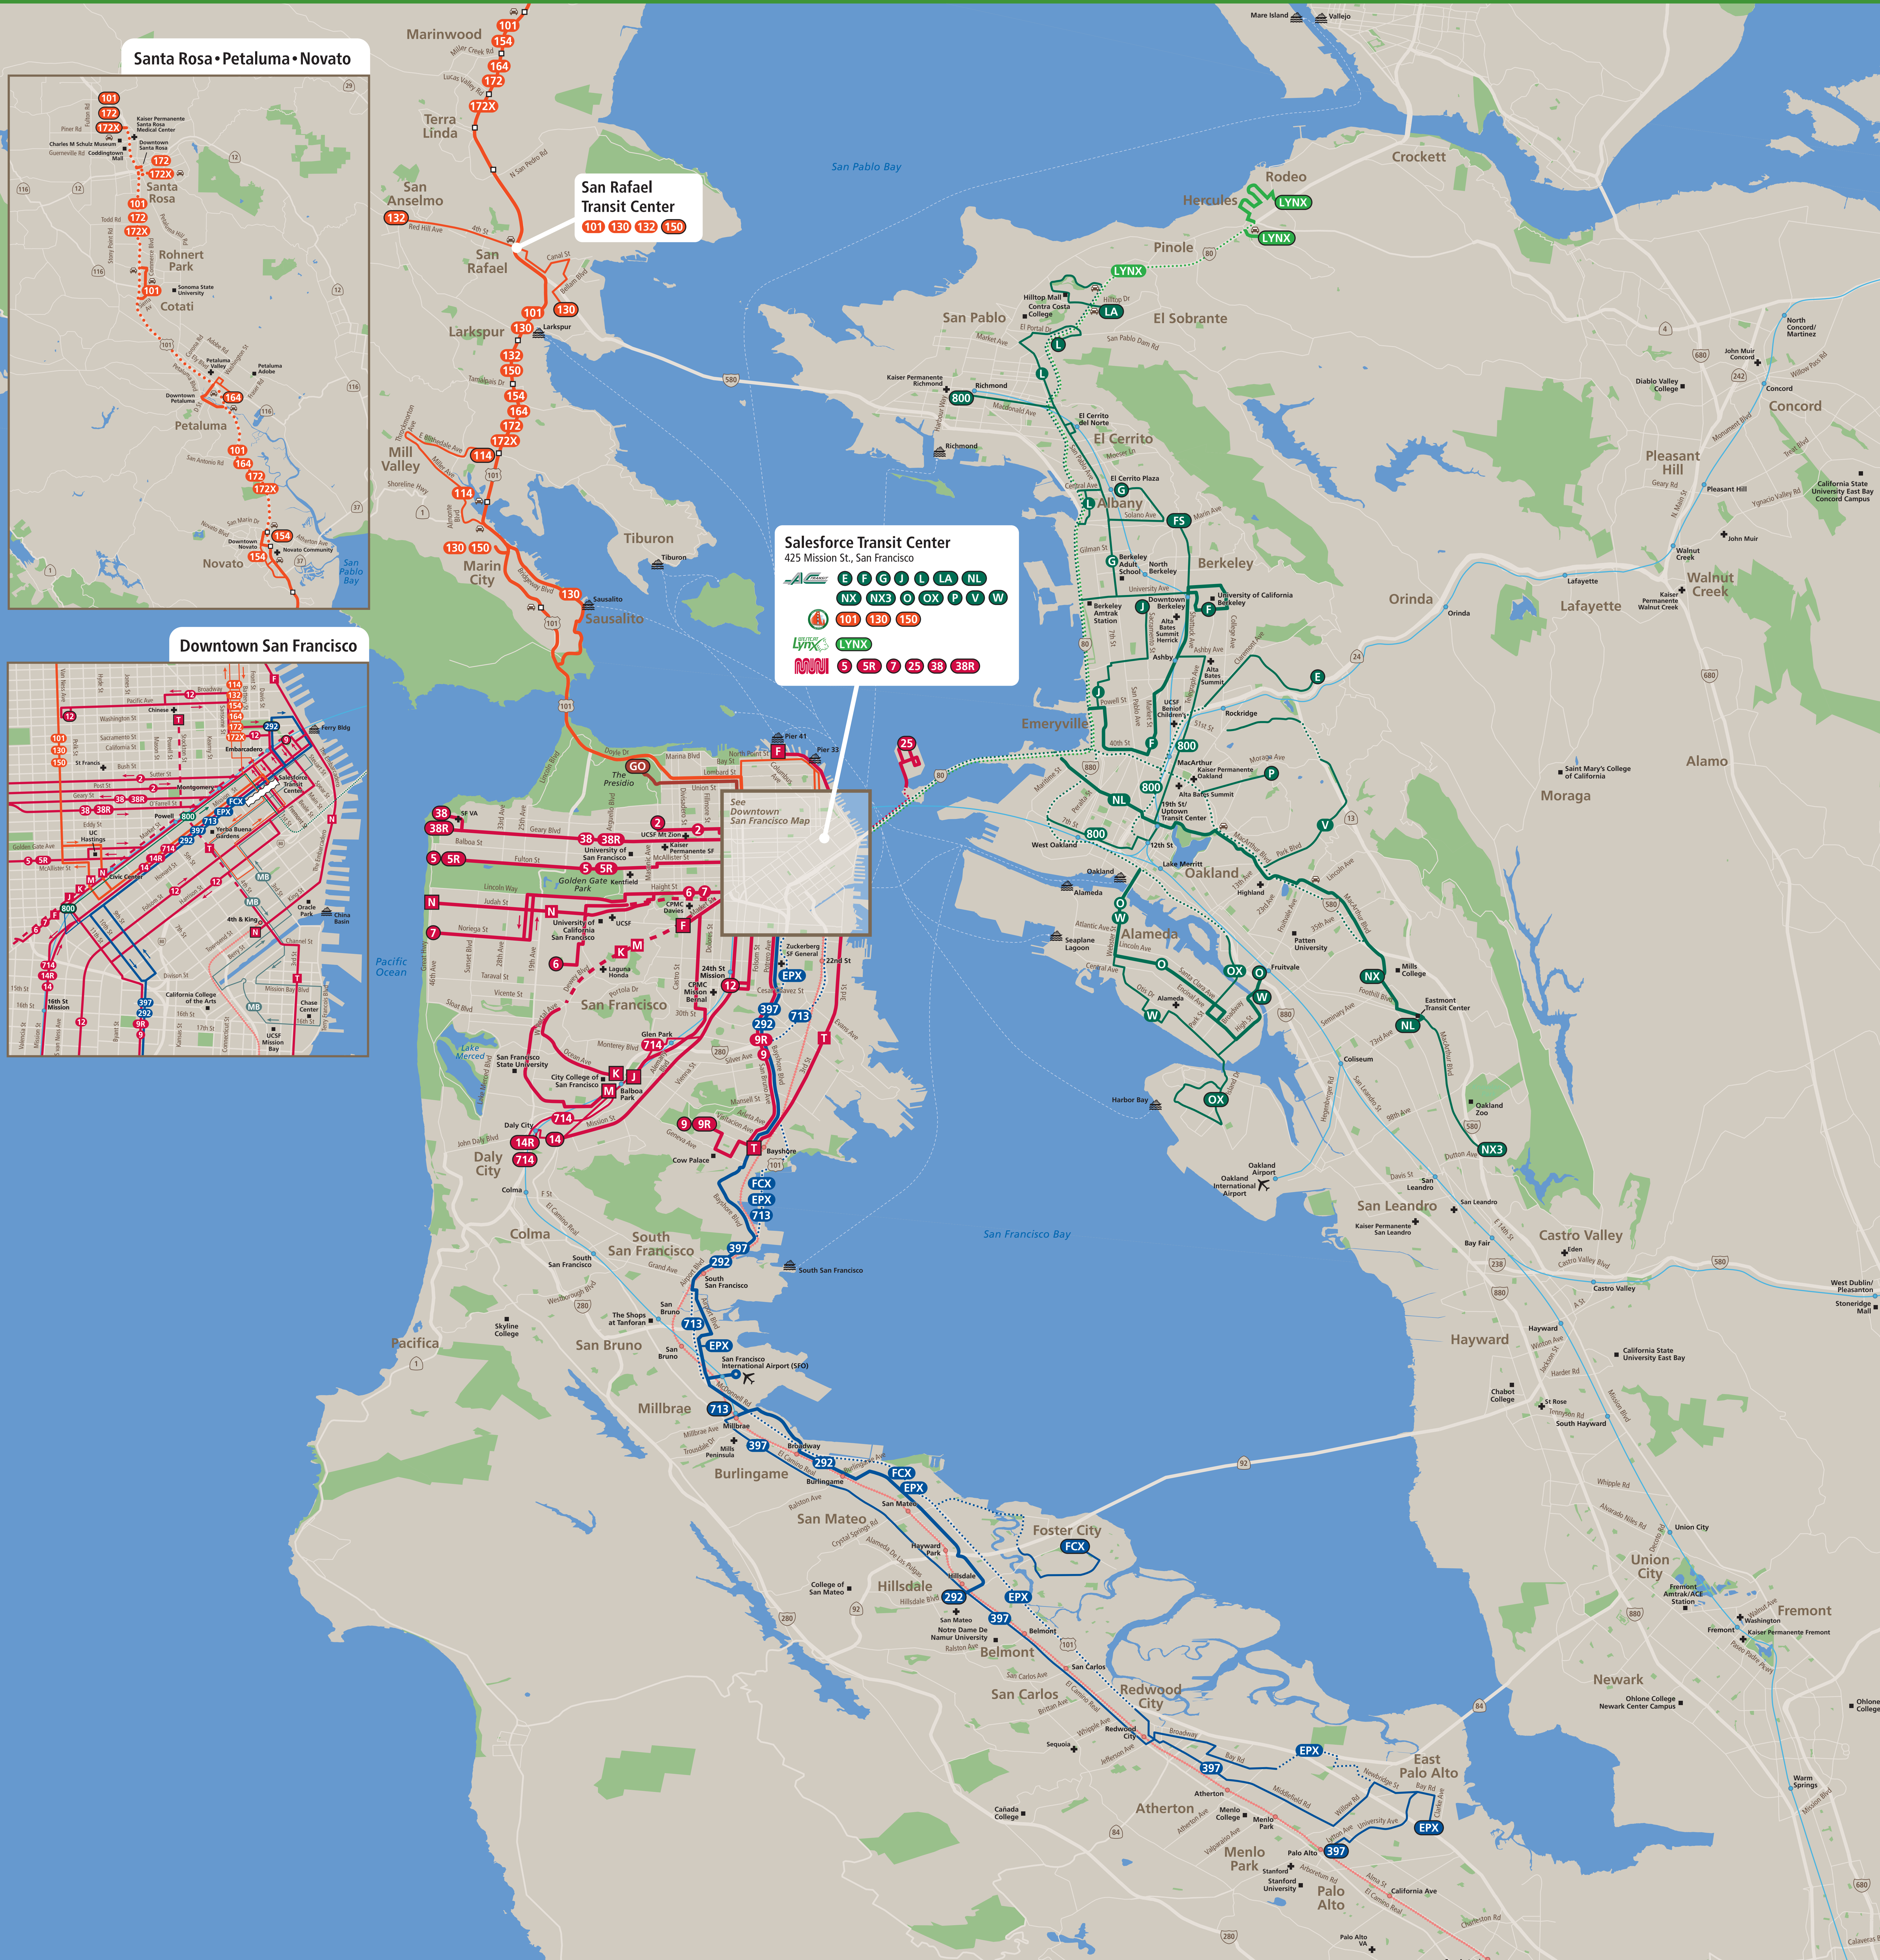

Regional Transit Routes

Rutas de tránsito regionales

地区中转路线

Rutang Rehiyonal ng Transit

Transit Information

Salesforce Transit Center

San Francisco

Map Key

- AC Transit actransit.org
  - NL All-day
  - W Limited hours
- Golden Gate Transit goldengate.org
  - 101 All-day
  - 110 Limited hours
  - Highway bus pad stop
- Muni sfmta.com/muni
  - 38 All-day
  - 710 Limited hours
  - M Metro underground
  - 38 Bus
  - M Metro-Streetcar-Cable Car

Mission Bay Shuttle

- MB Limited hours

PresidiGo

- GO All-day

SamTrans

- 292 All-day
- 397 Limited hours

Westcat Lynx

- LYNX All-day

- Segments with no stops
- BART
- Caltrain
- End of route
- Park & Ride lot
- Ferry

Call 511 | 511.org

Scan for a digital version of this station information.