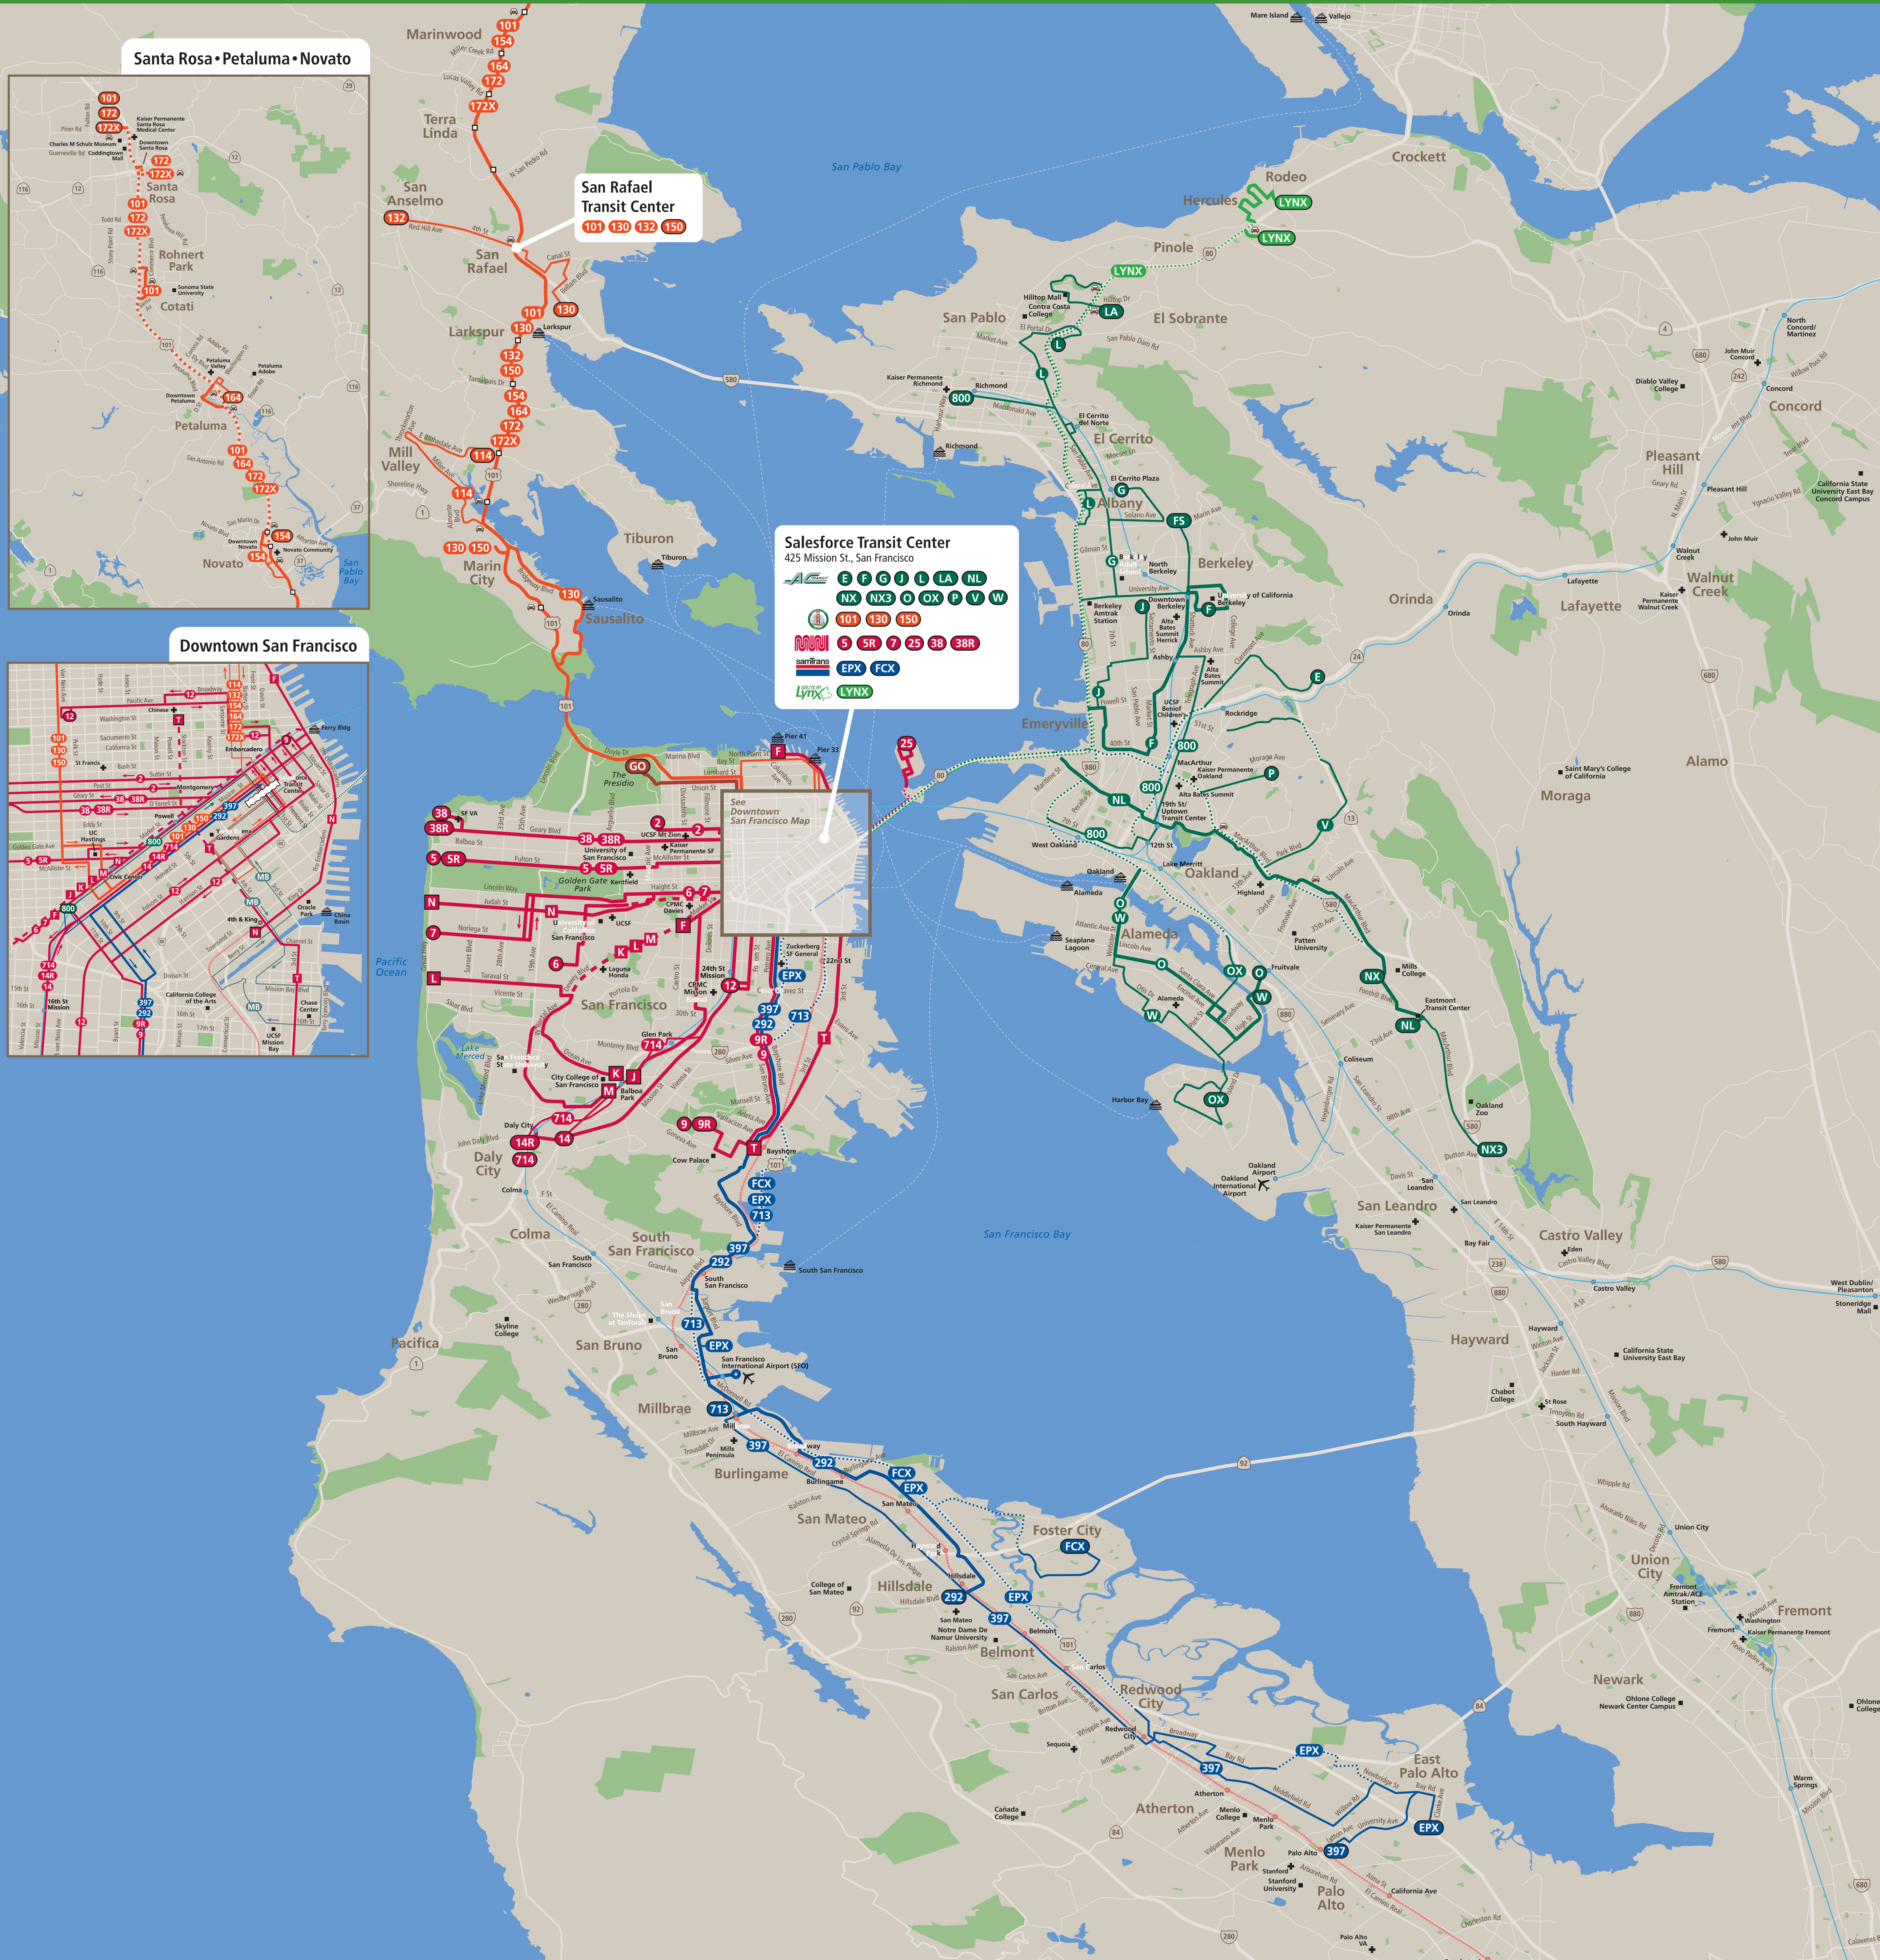

- ★ You Are Here
- BART (underground)
- Caltrain
- 14 Muni Bus
- K Muni Metro / Street Car / Cable Car
- Muni (underground)
- 101 Golden Gate Transit
- 292 SamTrans
- NL AC Transit
- LYNX WestCAT
- 14 Route Terminus
- Ferry Terminal

During limited hours the following lines also serve downtown San Francisco:

AC Transit: 800, FS, E, G, J, L, LA, NX, NX3, OX, P, V, W

Golden Gate Transit: 114, 132, 154, 164, 172

Muni: 1X, 8AX, 8BX, 90, 91

BART/Muni

F J K L M N

Powell St BART/Muni

BART

F J K L M N

PH PM

Montgomery St

BART/Muni

地区中转路线

Rutang Rehiyonal ng Transit

Transit Information

Salesforce Transit Center

San Francisco

Map Key

- AC Transit actransit.org
 - NL All-day
 - W Limited hours
- Golden Gate Transit goldengate.org
 - 101 All-day
 - 110 Limited hours
 - Highway bus pad stop
- Muni sfmta.com/muni
 - 38 All-day
 - 710 Limited hours
 - M Metro underground
 - 38 Bus
 - M Metro-Streetcar
- Mission Bay Shuttle missionbaytma.org
 - MB Limited hours
- PresidiGo presidio.gov
 - GO All-day
- SamTrans samtrans.com
 - 292 All-day
 - 397 Limited hours
- WestCat Lynx westcat.org
 - LYNX All-day
- Segments with no stops
- BART
- Caltrain
- 38 End of route
- Park & Ride lot
- Ferry