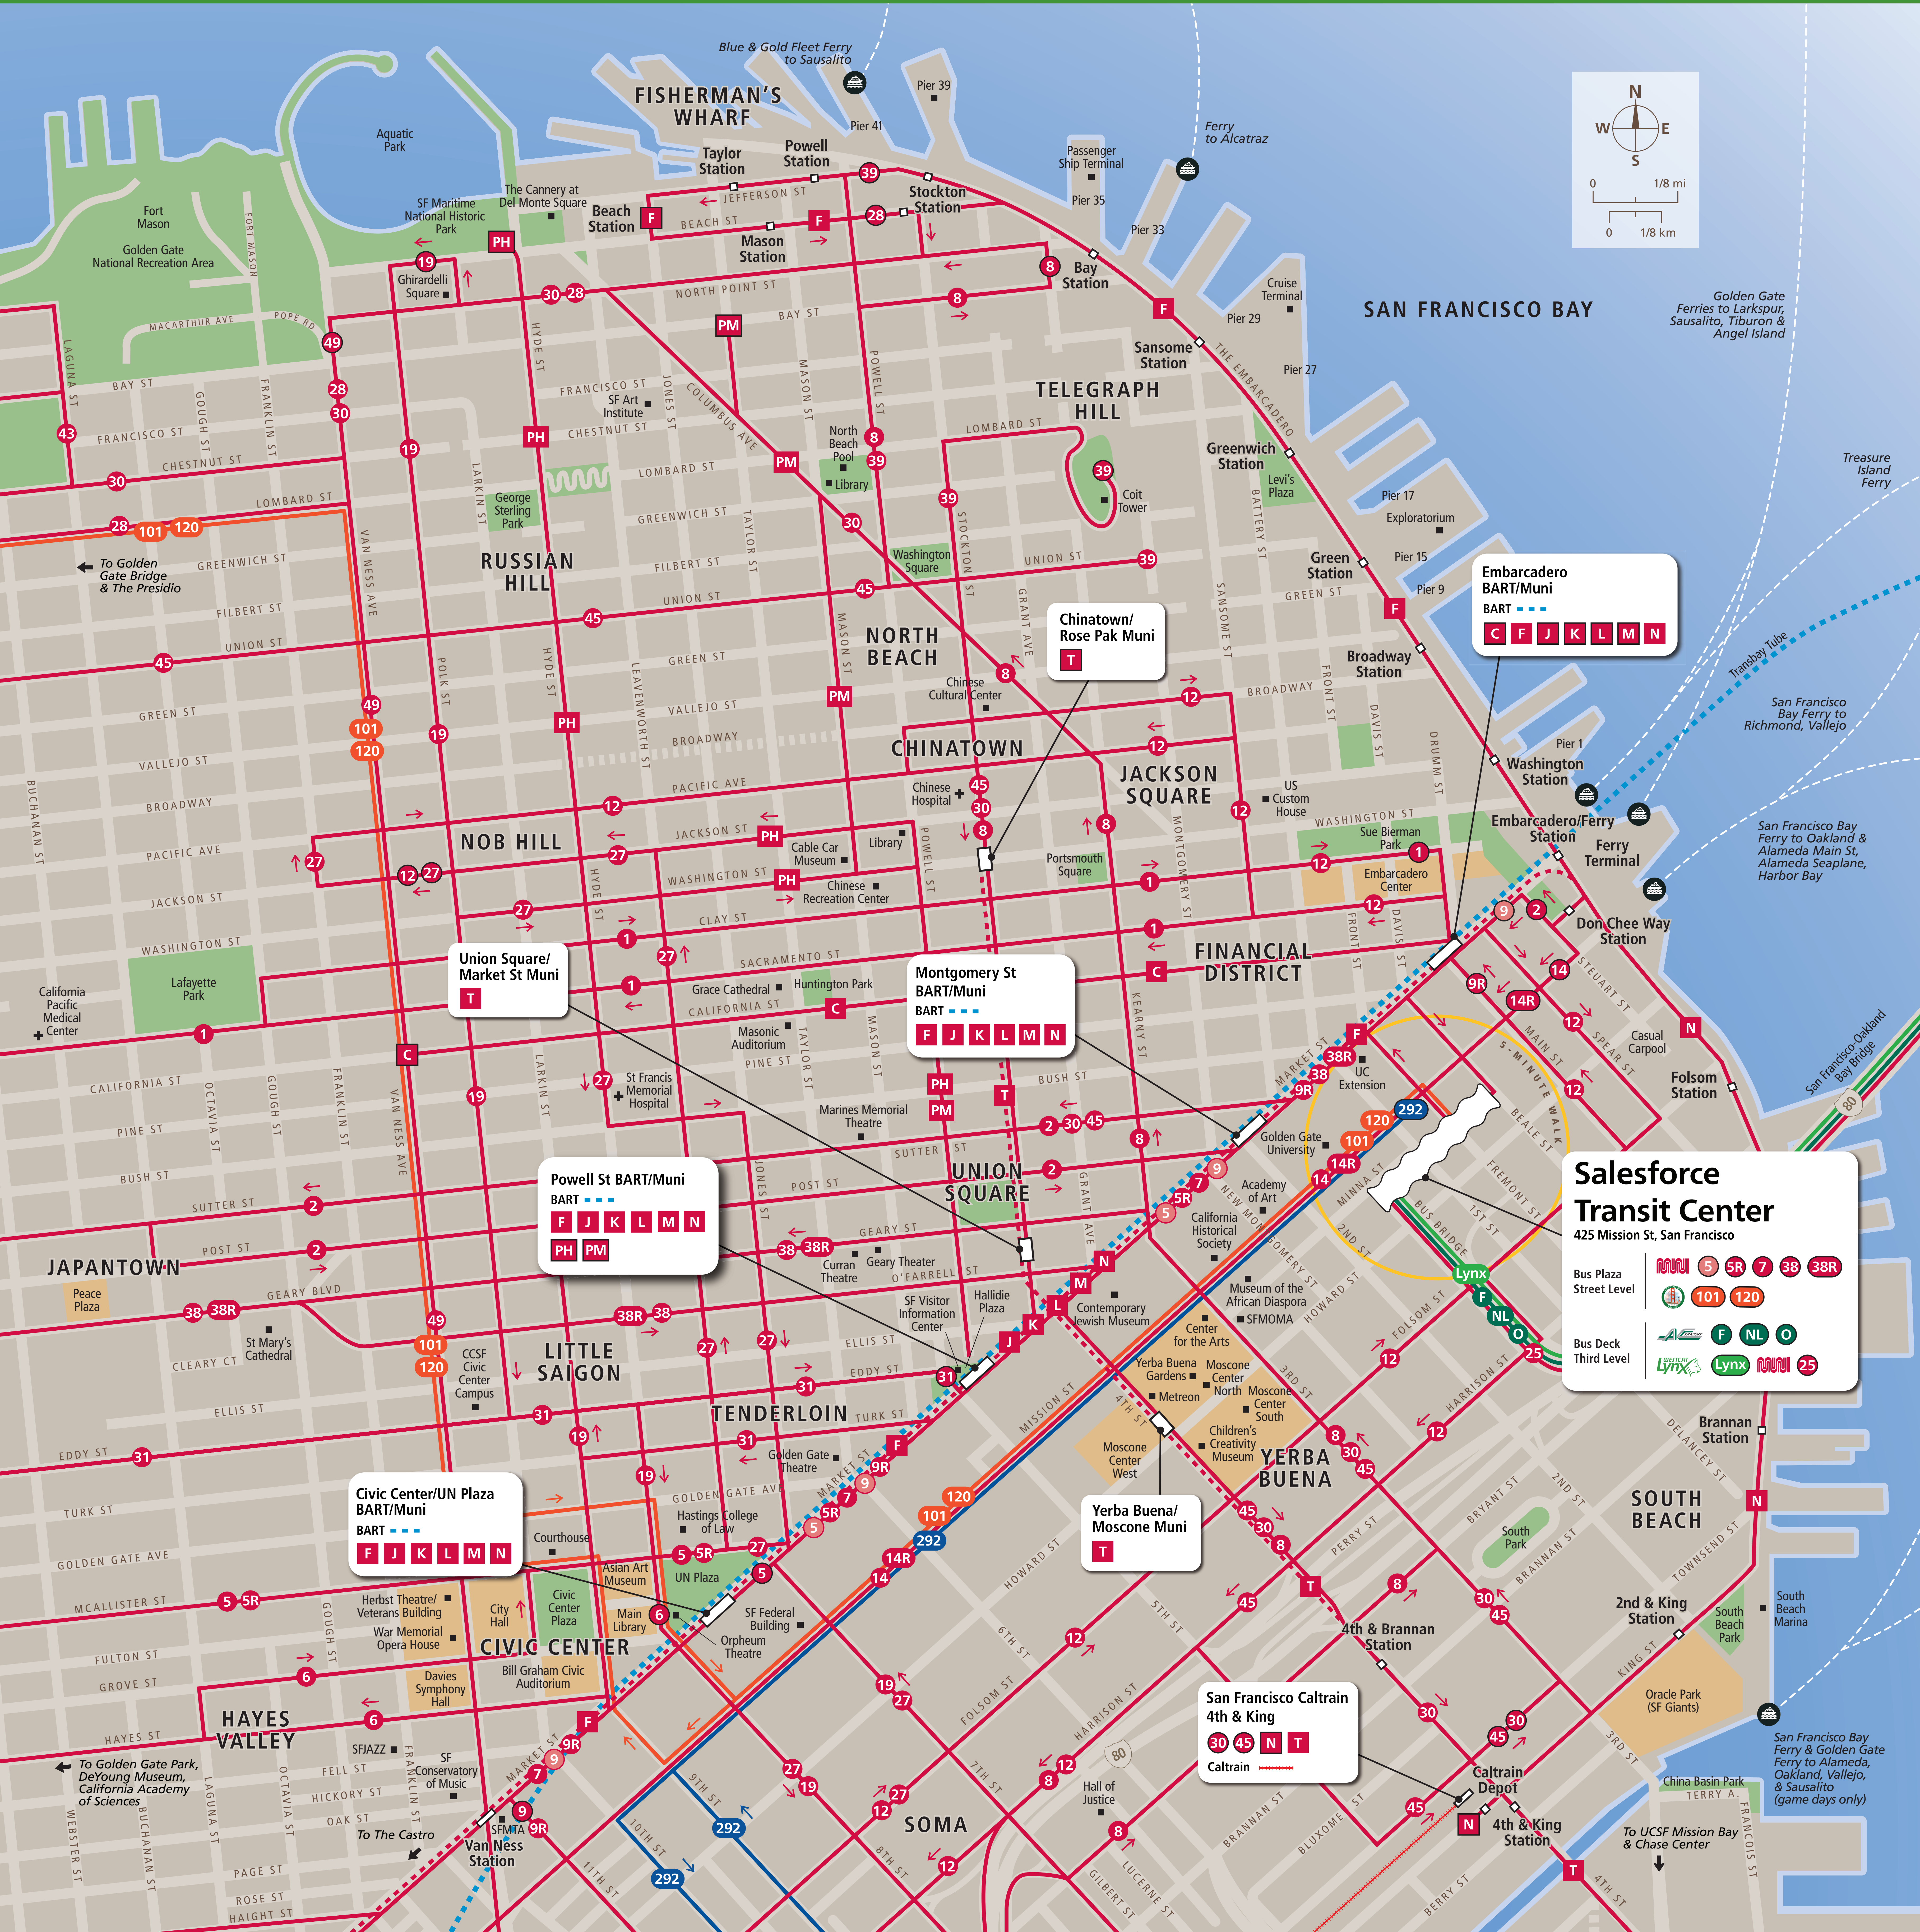

Local Transit Routes

Rutas de tránsito locales

公車路線圖

Rutang Lokal ng Transit

Transit Information

Salesforce Transit Center

San Francisco

1. **Map Key**
2. You Are Here
   - BART (underground)
   - Caltrain
   - Muni Bus
   - Early Morning, Evening, & Weekend Only Service
   - Muni Metro / Street Car / Cable Car
   - Muni (underground)
   - Golden Gate Transit
   - SamTrans
   - AC Transit
   - WestCAT
   - Route Terminus
   - Ferry Terminal

During limited hours the following lines also serve downtown San Francisco:

AC Transit: 800, FS, E, G, J, L, NX, NX3, P, V, W

Golden Gate Transit: 114, 132, 154, 172

Muni: 1X, 8AX, 8BX, 90, 91

SamTrans: 397, EPX, FCX

Soltrans: 82

Some Muni lines operate all night. Visit www.sfmta.com or call 311 for more information.

Salesforce Transit Center
425 Mission St, San Francisco

Bus Plaza	
Street Level	
Bus Deck	
Third Level	

San Francisco Caltrain
4th & King

Caltrain

Civic Center/UN Plaza
BART/Muni

Powell St BART/Muni
BART

Montgomery St
BART/Muni

Chinatown/Rose Pak
Muni

Embarcadero
BART/Muni

Call 511 | 511.org

Sponsored by the Metropolitan Transportation Commission in cooperation with AC Transit. Contact us at signcomments@bayareametro.gov.