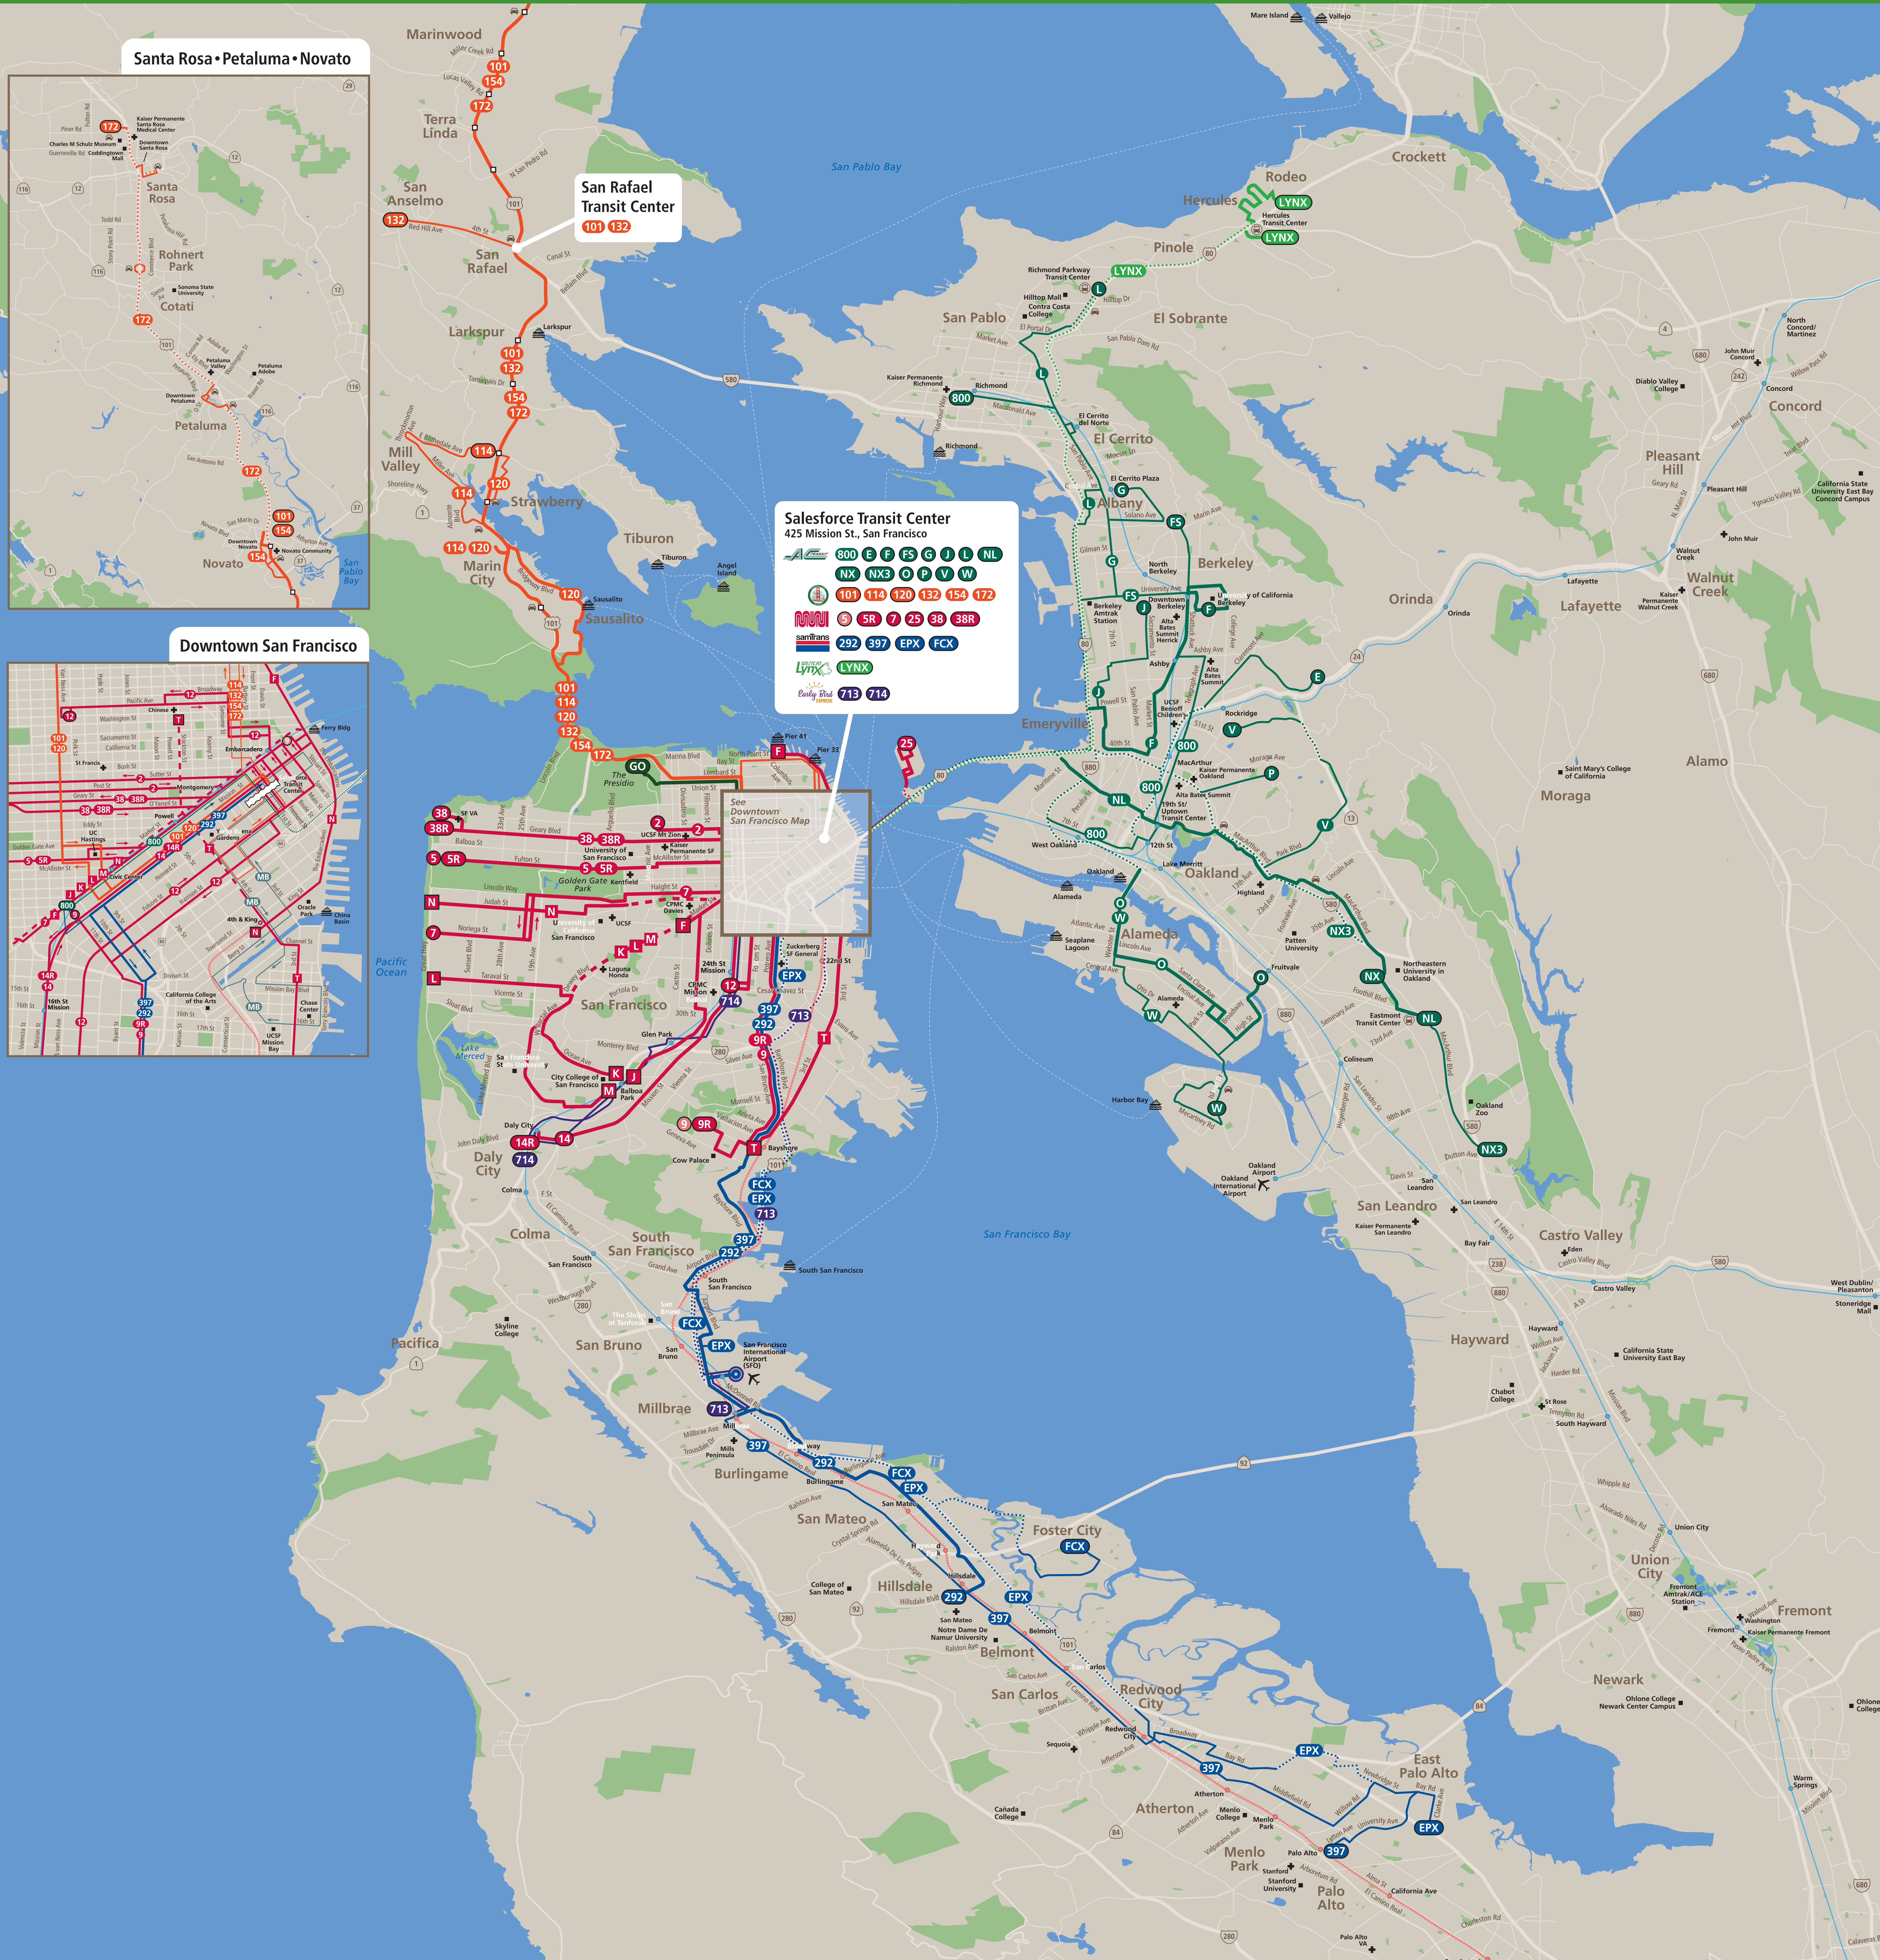

Local Transit Routes

Rutas de tránsito locales

公車路線圖

Rutang Lokal ng Transit

Transit Information

Salesforce Transit Center

San Francisco

- Map Key**
- You Are Here
 - BART (underground)
 - Caltrain
 - Muni Bus
 - Early Morning, Evening, & Weekend Only Service
 - Muni Metro / Street Car / Cable Car
 - Muni (underground)
 - Golden Gate Transit
 - SamTrans
 - AC Transit
 - WestCAT
 - Route Terminus
 - Ferry Terminal

During limited hours the following lines also serve downtown San Francisco:

AC Transit: 800, FS, E, G, J, L, NX, NX3, P, V, W

Golden Gate Transit: 114, 132, 154, 172

Muni: 1X, 8AX, 8BX, 90, 91

SamTrans: 397, EPX, FCX

Rutas de tránsito regionales

地区中转路线

Rutang Rehiyonal ng Transit

Transit Information

Salesforce Transit Center

San Francisco

Map Key

- AC Transit
actransit.org
- NL All-day
- W Limited weekday service
- Early Bird Express
bart.gov/schedules/early-bird-express
- 713 Limited weekday service
- Golden Gate Transit
goldengate.org
- 101 All-day
- 110 Limited weekday service
- Highway bus pad stop
- Muni
sfmta.com/muni
- S All-day
- M Metro underground
- S Bus
- S Early morning, evening, & weekend only service
- M Metro-Streetcar

Mission Bay Shuttle

- MB Limited weekday service

PresidioGo

- GO All-day

SamTrans

- 292 All-day
- 397 Limited weekday service

WestCat Lynx

- LYNX All-day
- Segments with no stops
- BART
- Caltrain
- 38 End of route
- Park & Ride lot
- Ferry