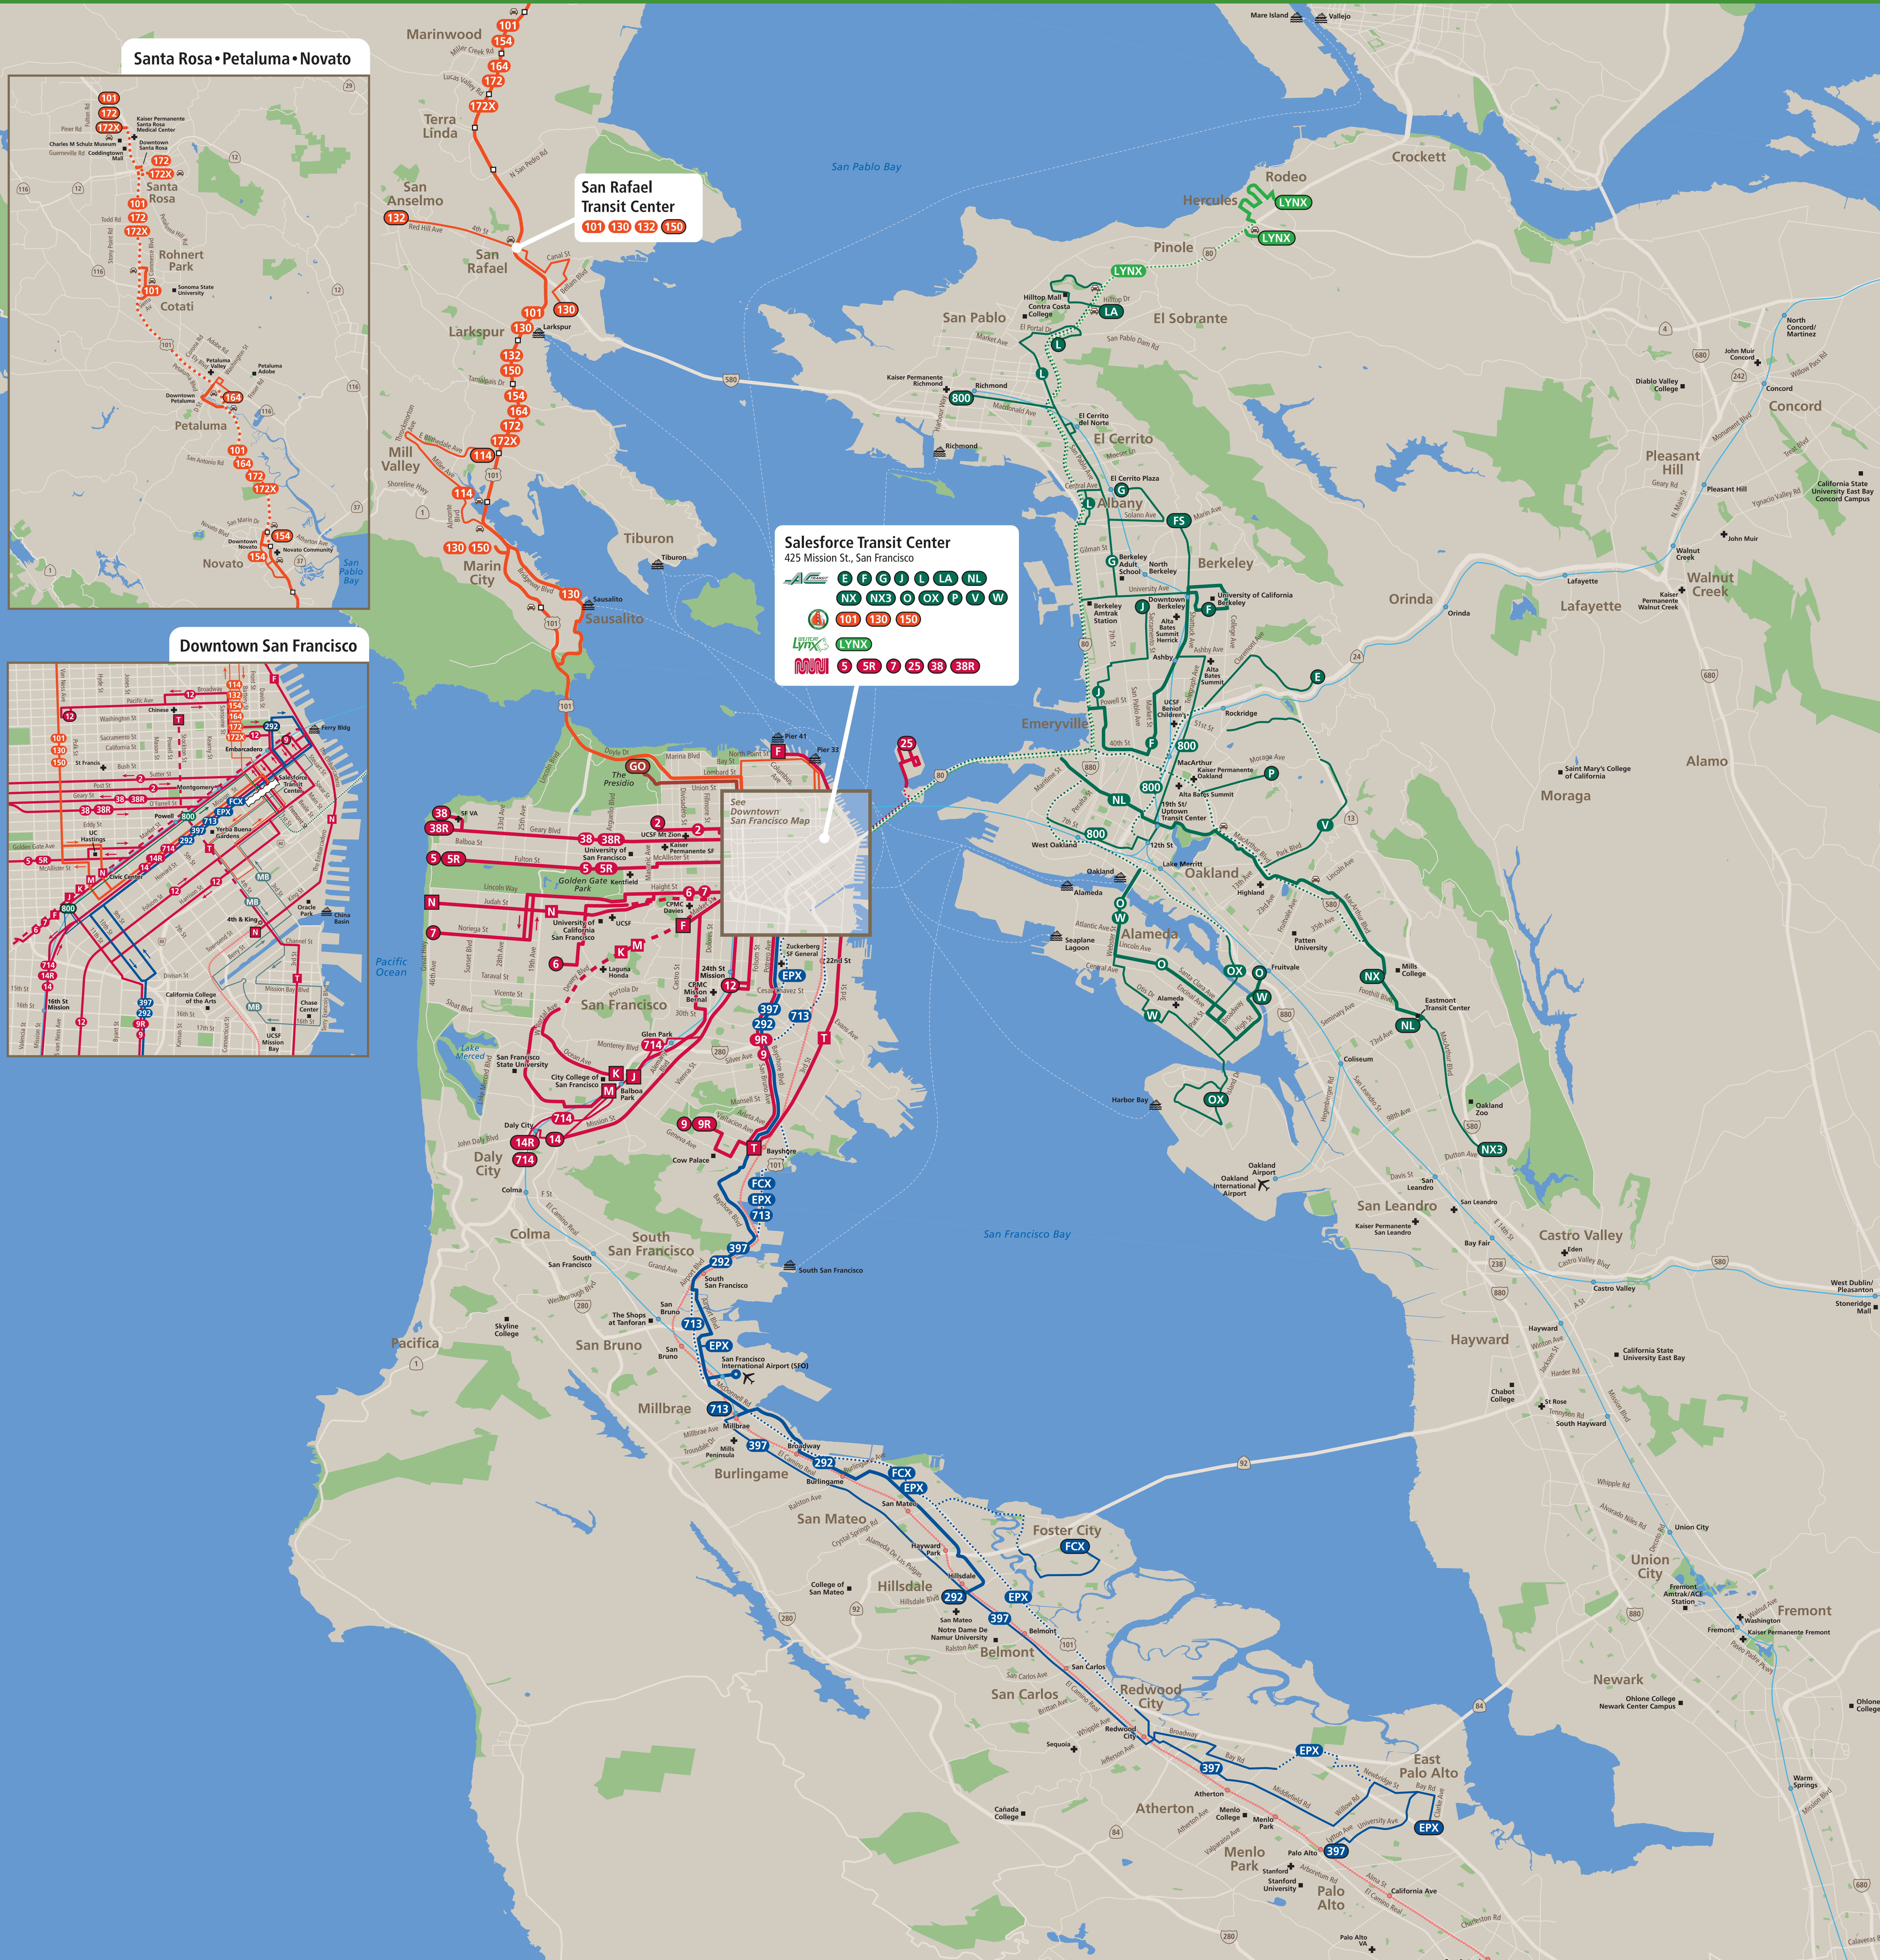

Regional Transit Routes

Rutas de tránsito regionales

地区中转路线

Rutang Rehiyonal ng Transit

Transit Information

Salesforce Transit Center

San Francisco

Map Key

1. AC Transit
     actransit.org
     - NL All-day
     - W Limited hours
   - Golden Gate Transit
     goldengate.org
     - 101 All-day
     - 110 Limited hours
     - Highway bus pad stop
   - Muni
     sfmta.com/muni
     - 38 All-day
     - 710 Limited hours
     - M Metro underground
     - 38 Bus
     - M Metro-Streetcar-Cable Car
   - Mission Bay Shuttle
     missionbaytma.org
     - MB Limited hours
   - PresidiGo
     presidio.gov
     - GO All-day
   - SamTrans
     samtrans.com
     - 292 All-day
     - 397 Limited hours
   - Westcat Lynx
     westcat.org
     - LYNX All-day
2. ..... Segments with no stops
   — BART
   ----- Caltrain
   38 End of route
   Park & Ride lot
   Ferry

This map shows routes that directly serve TIPA Salesforce Transit Center and other nearby transit.

Call 511 | 511.org

Sponsored by the Metropolitan Transportation Commission in cooperation with AC Transit. Contact us at signcomments@bayareametro.gov.