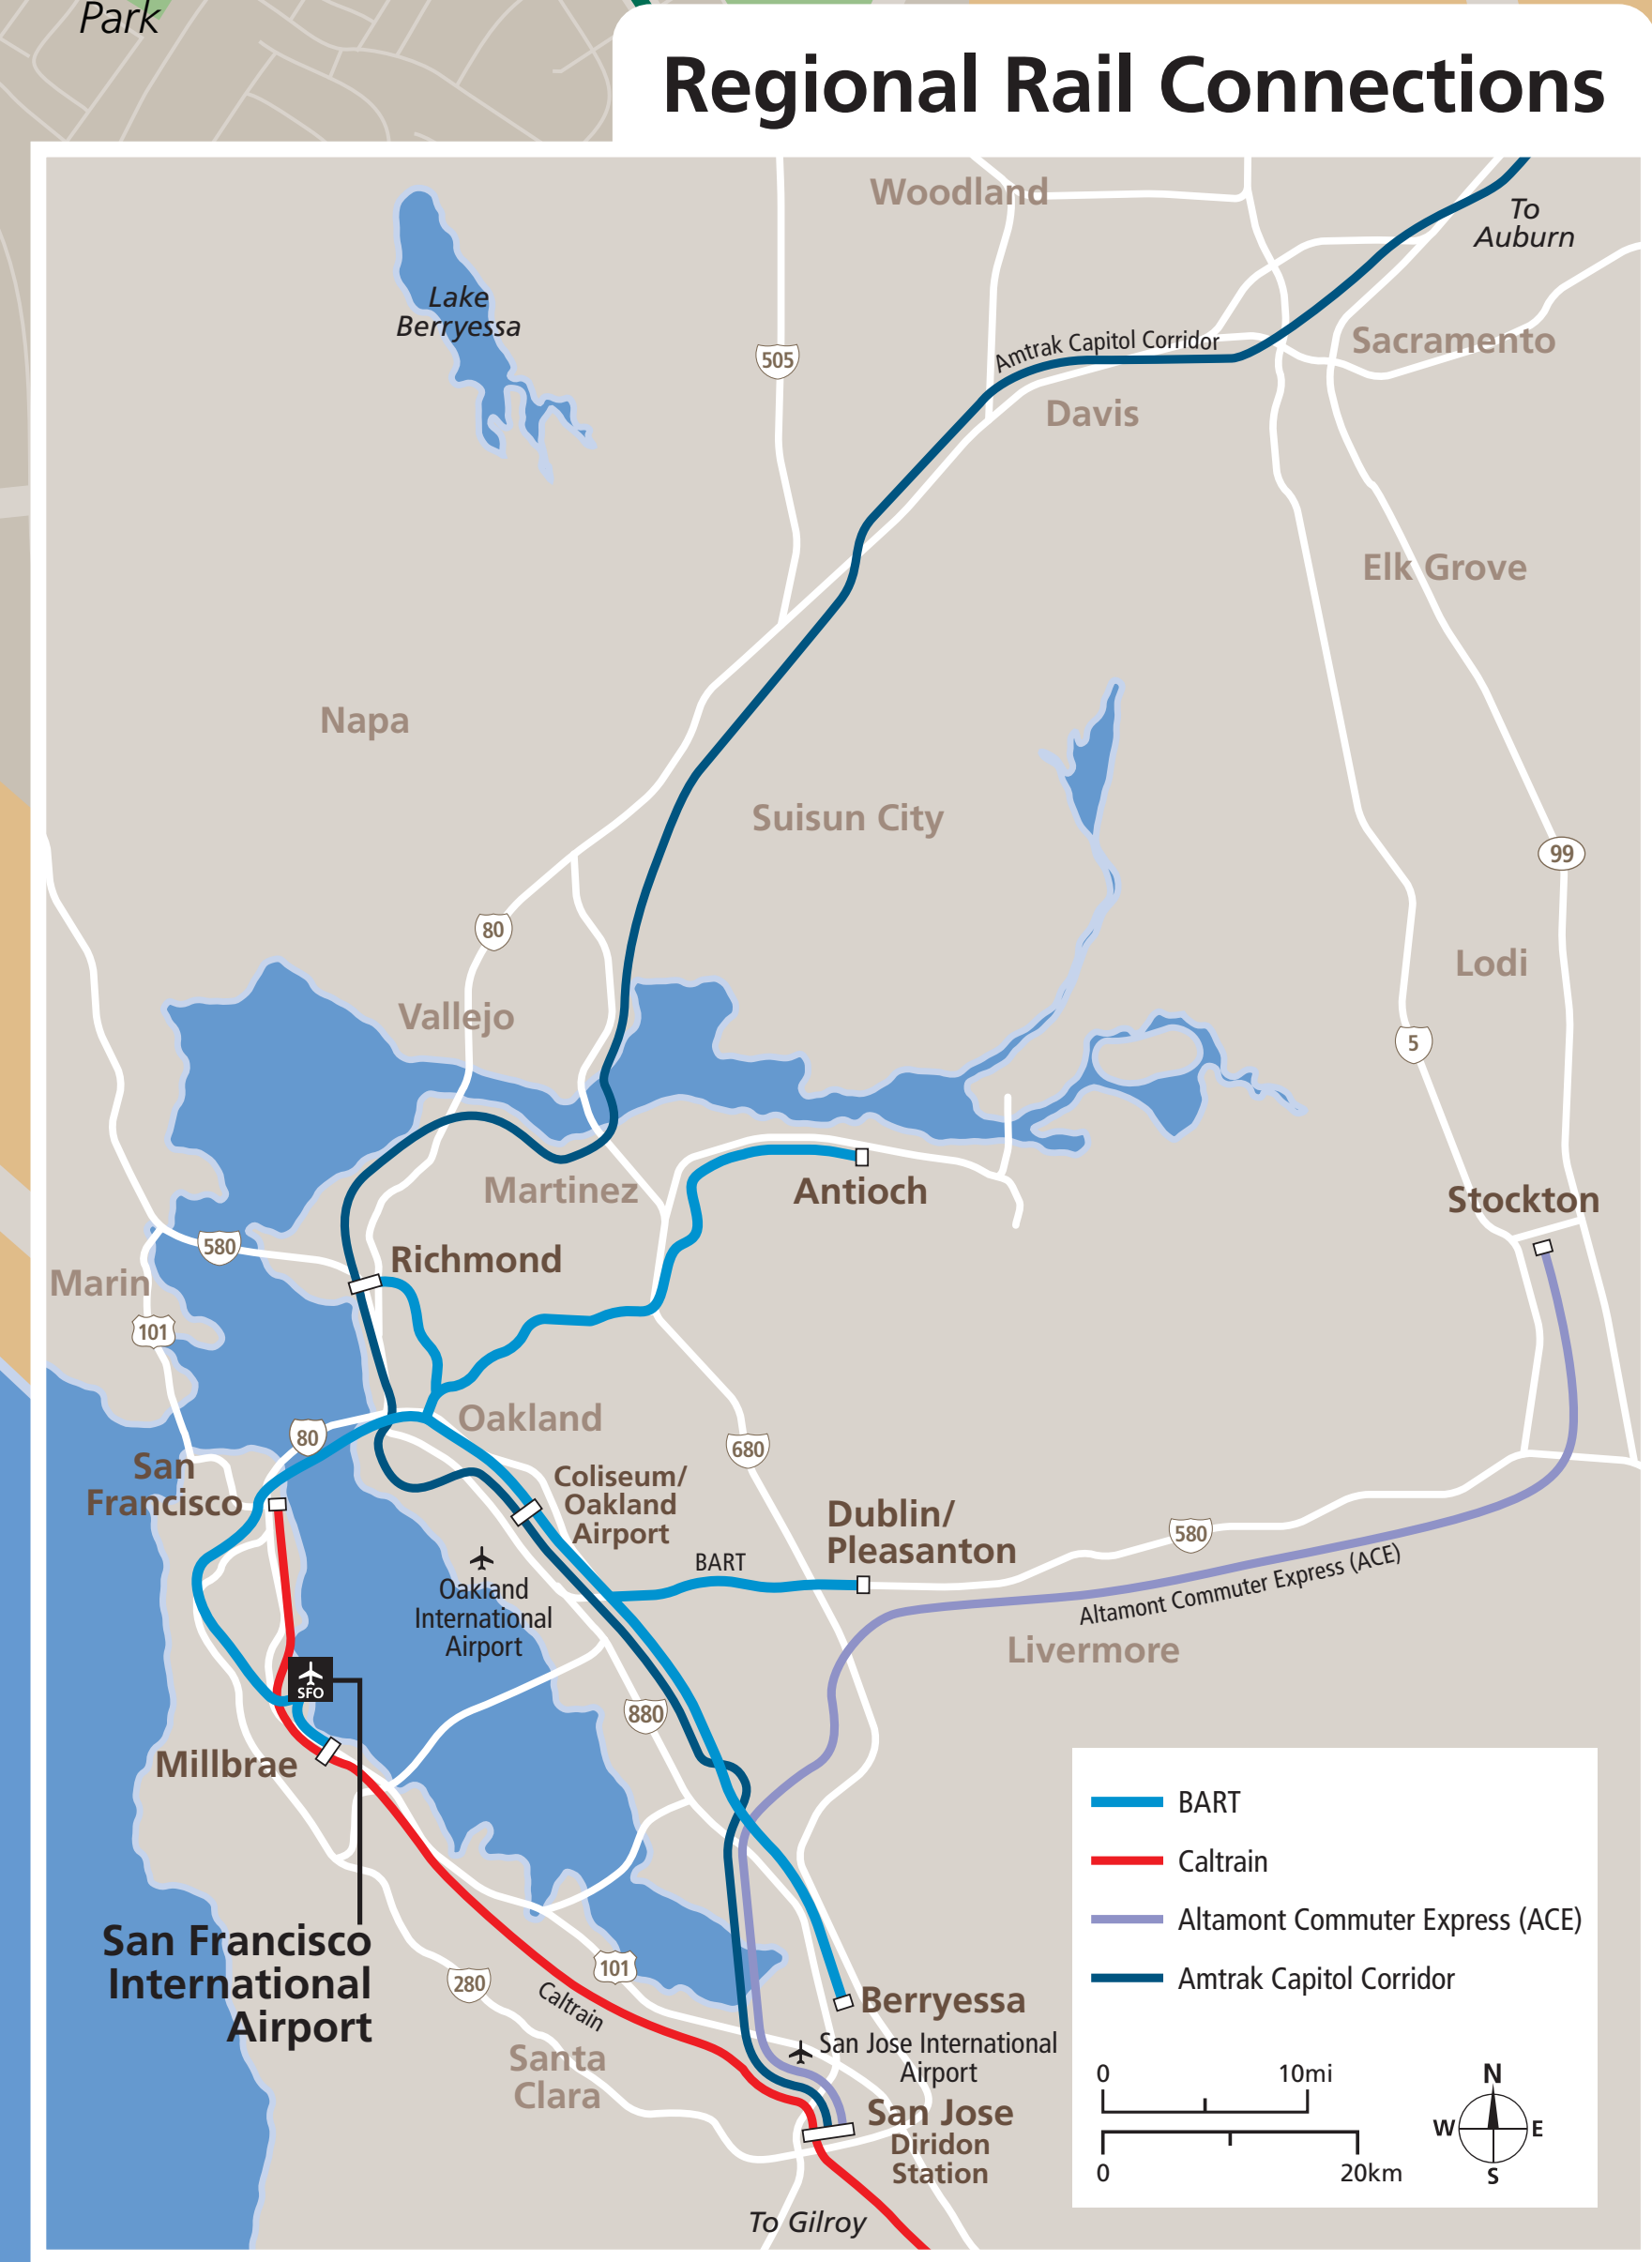

Call 511 | 511.org