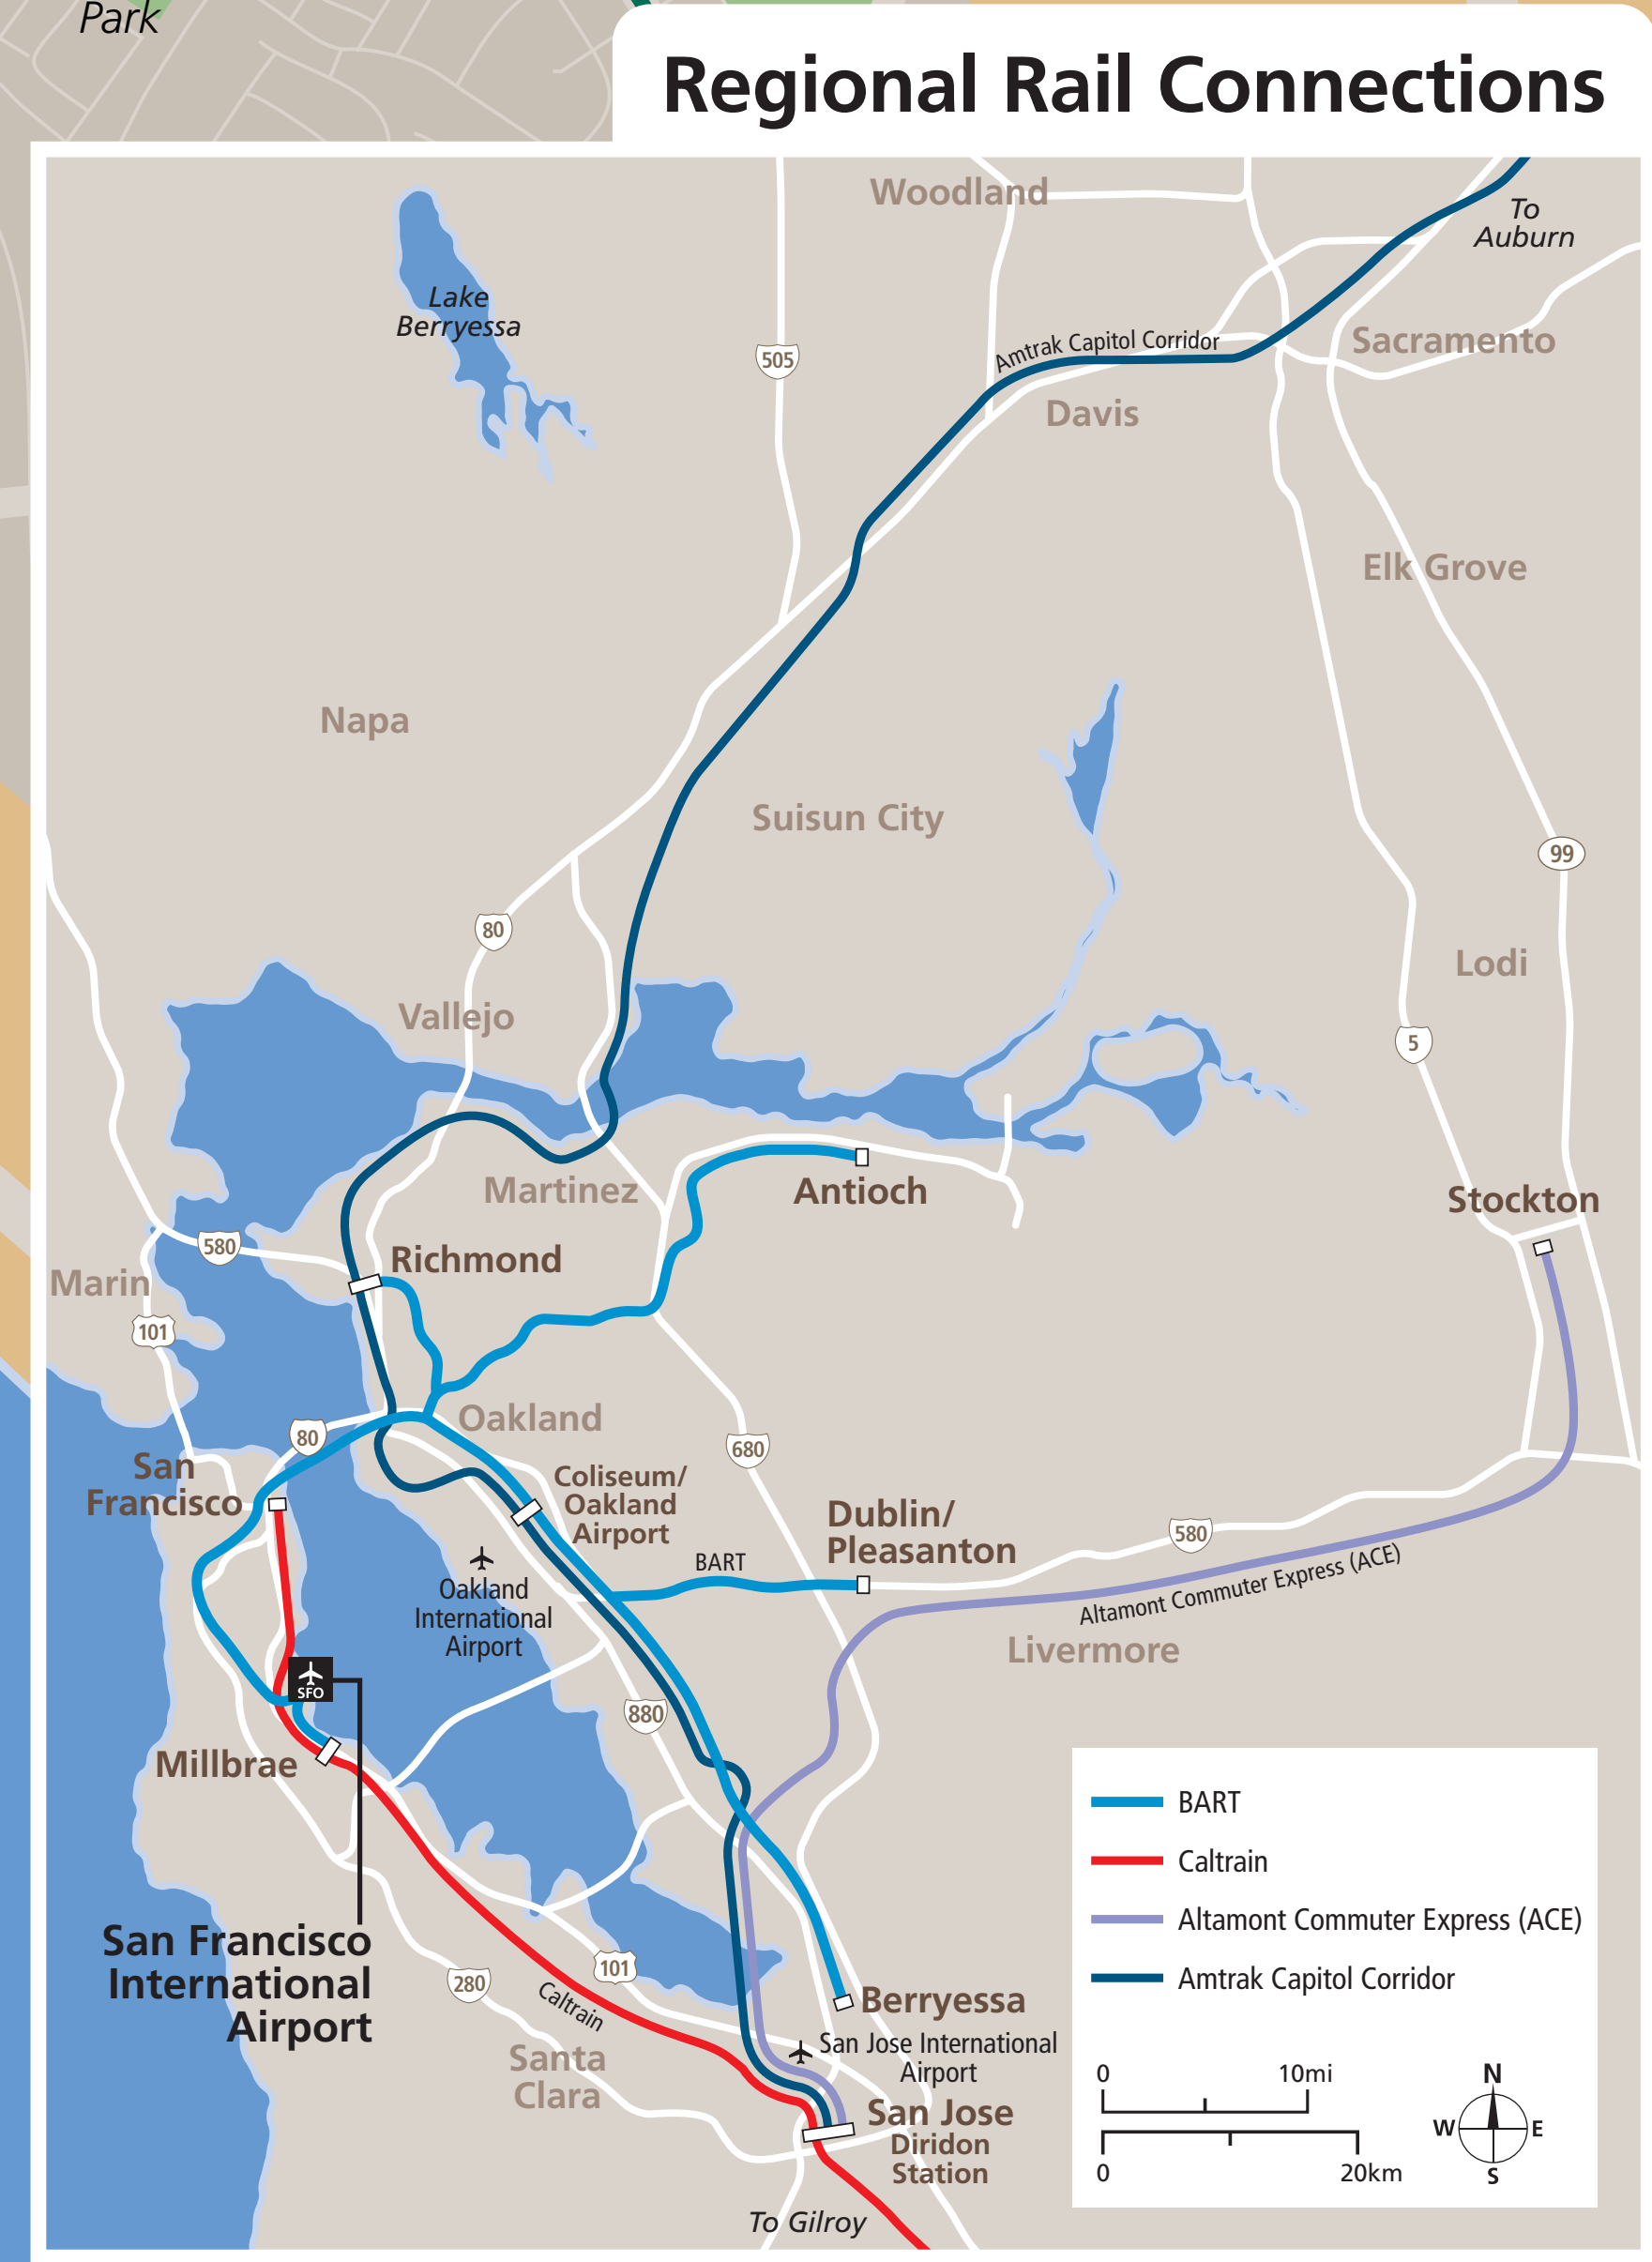

511 SF Bay
Call 511 | 511.org