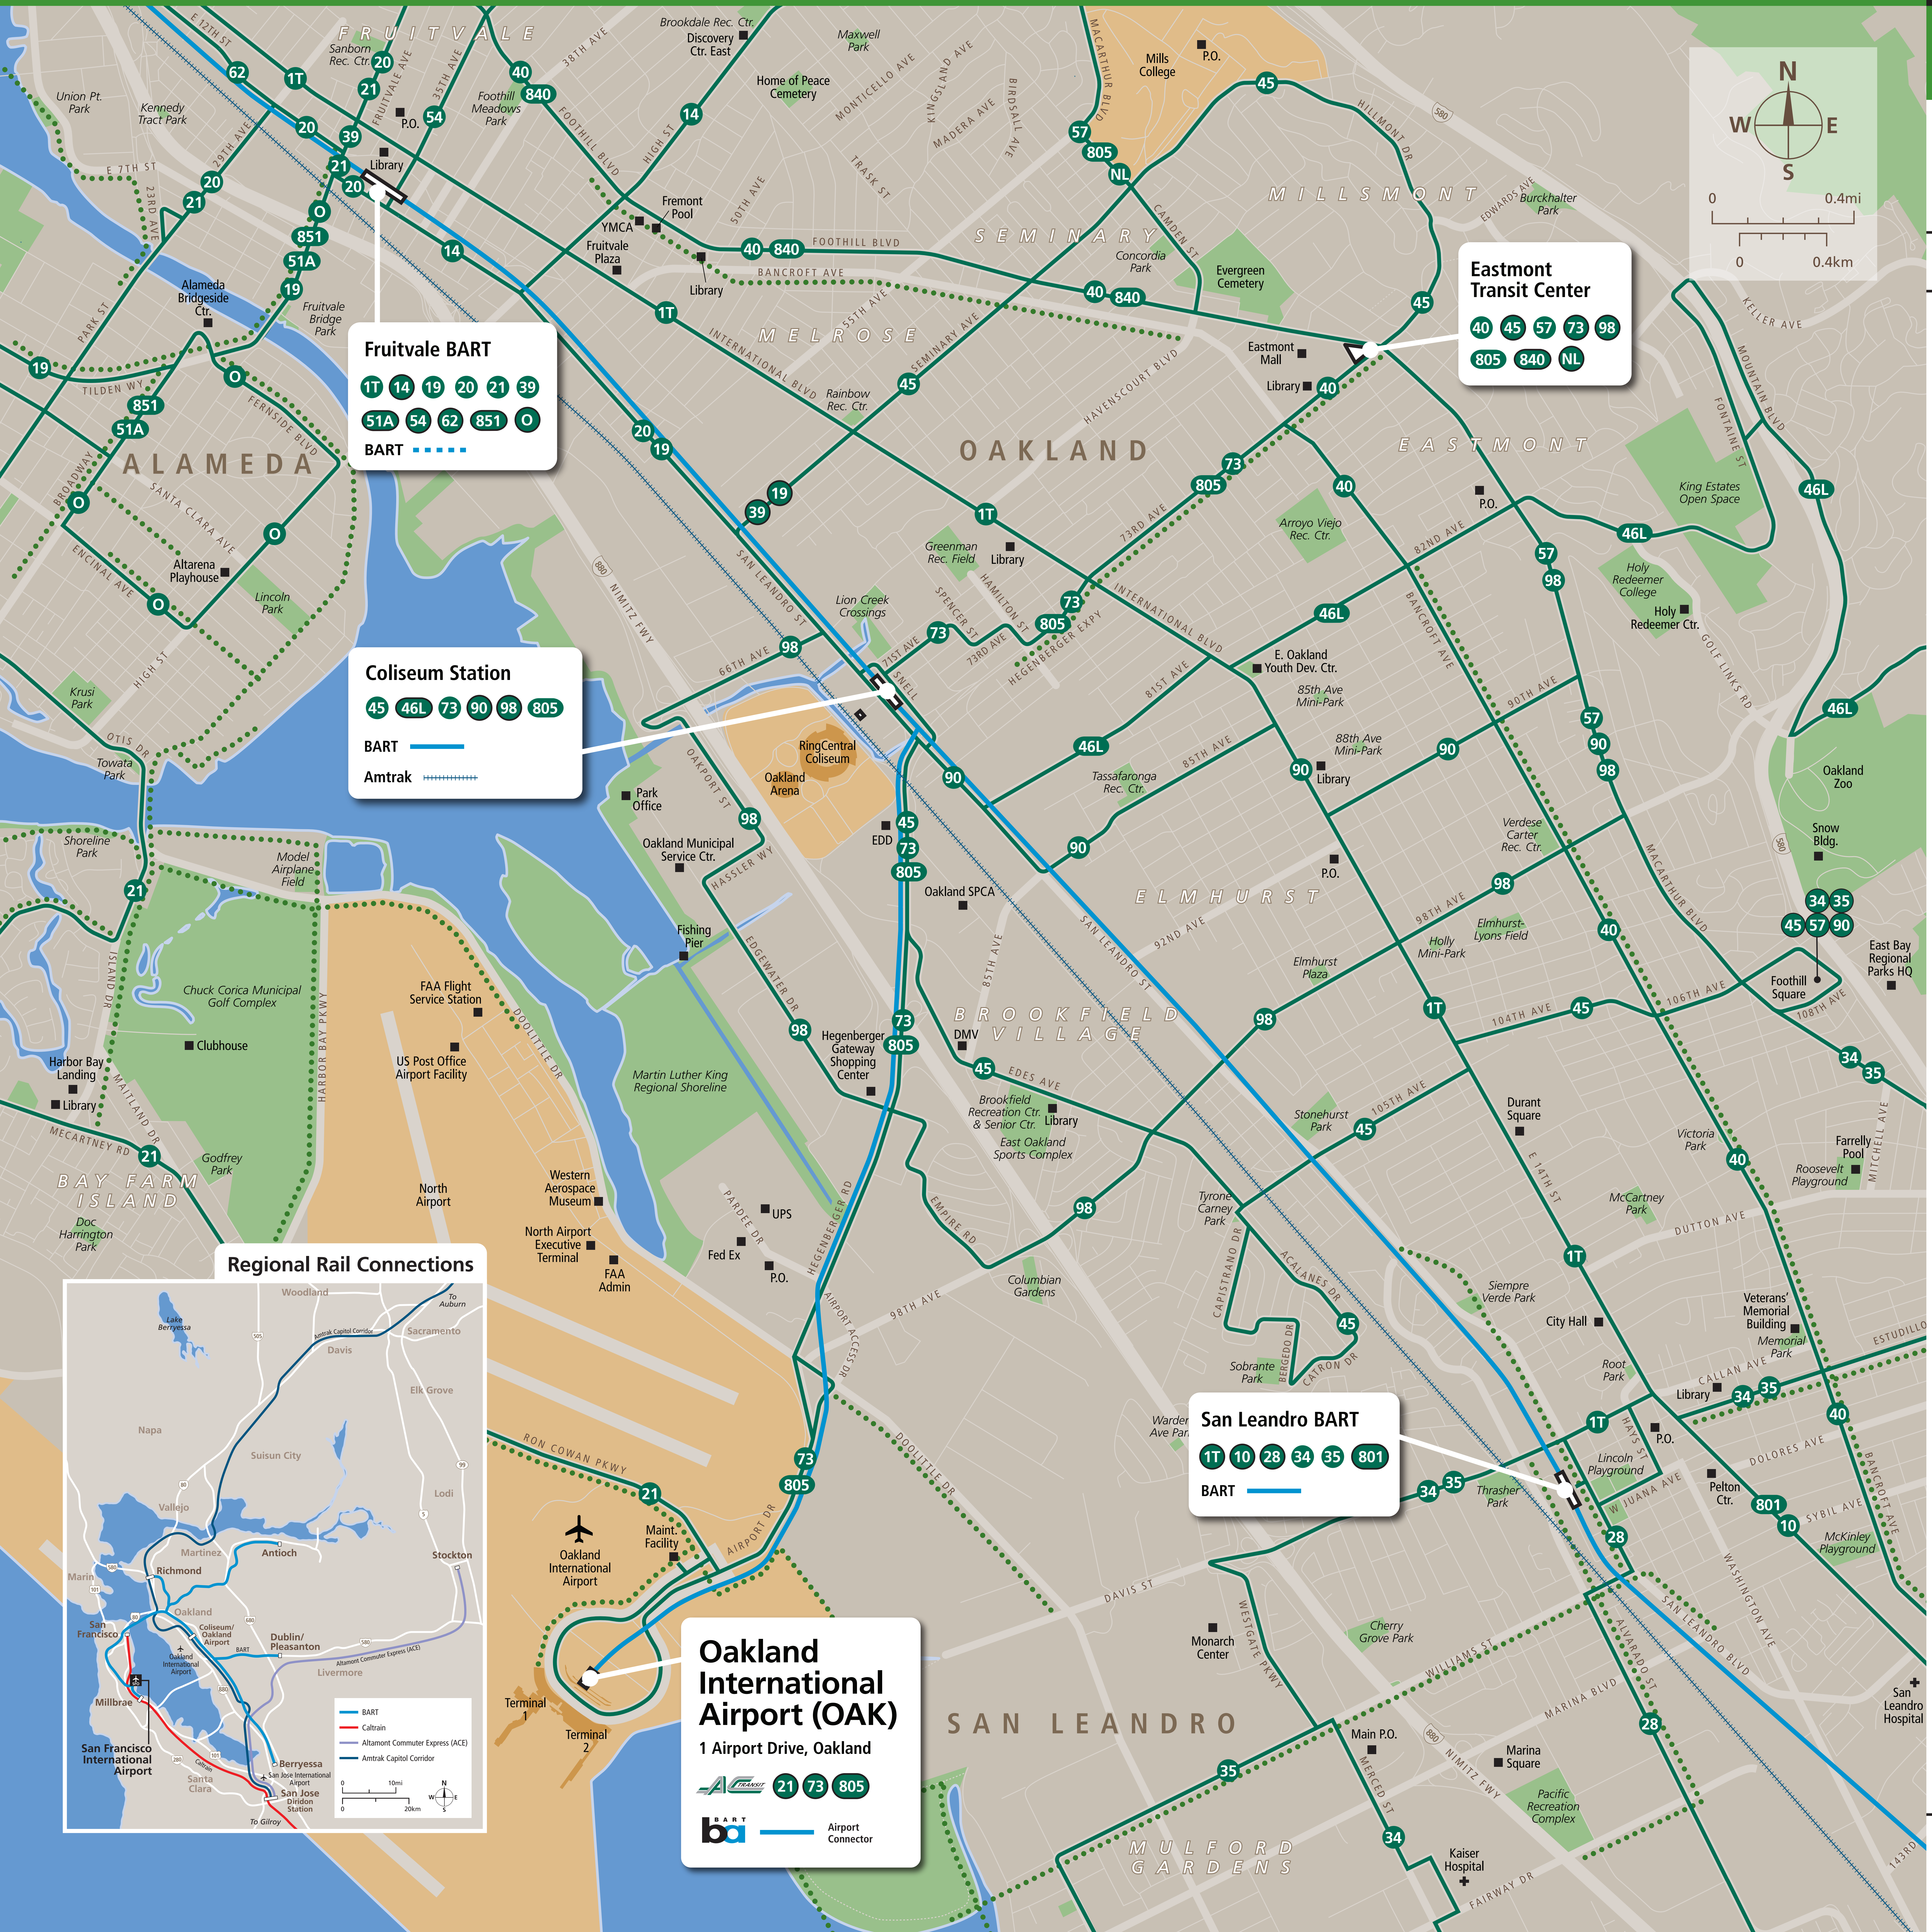

Transit Routes

Rutas del tránsito

公車路線圖

Fruitvale BART

1T 14 19 20 21 39
51A 54 62 851 O
BART

Coliseum Station

45 46L 73 90 98 805
BART
Amtrak

Eastmont Transit Center

40 45 57 73 98
805 840 NL

San Leandro BART

1T 10 28 34 35 801
BART

Oakland International Airport (OAK)
1 Airport Drive, Oakland

21 73 805
Airport Connector

Transit Information

Oakland International Airport

Oakland

Map Key

- You Are Here
- 5-Minute Walk
  1000ft/305m Radius
- BART
- Amtrak Capitol Corridor
- AC Transit
- Route Terminus
- Bicycle Trail or Lane

This map does not show all commuter, express, special event, or all-night routes. Service may vary with time of day or day of week. Service changes may have occurred since printing. Please consult transit agency schedule or contact 511 for more information.