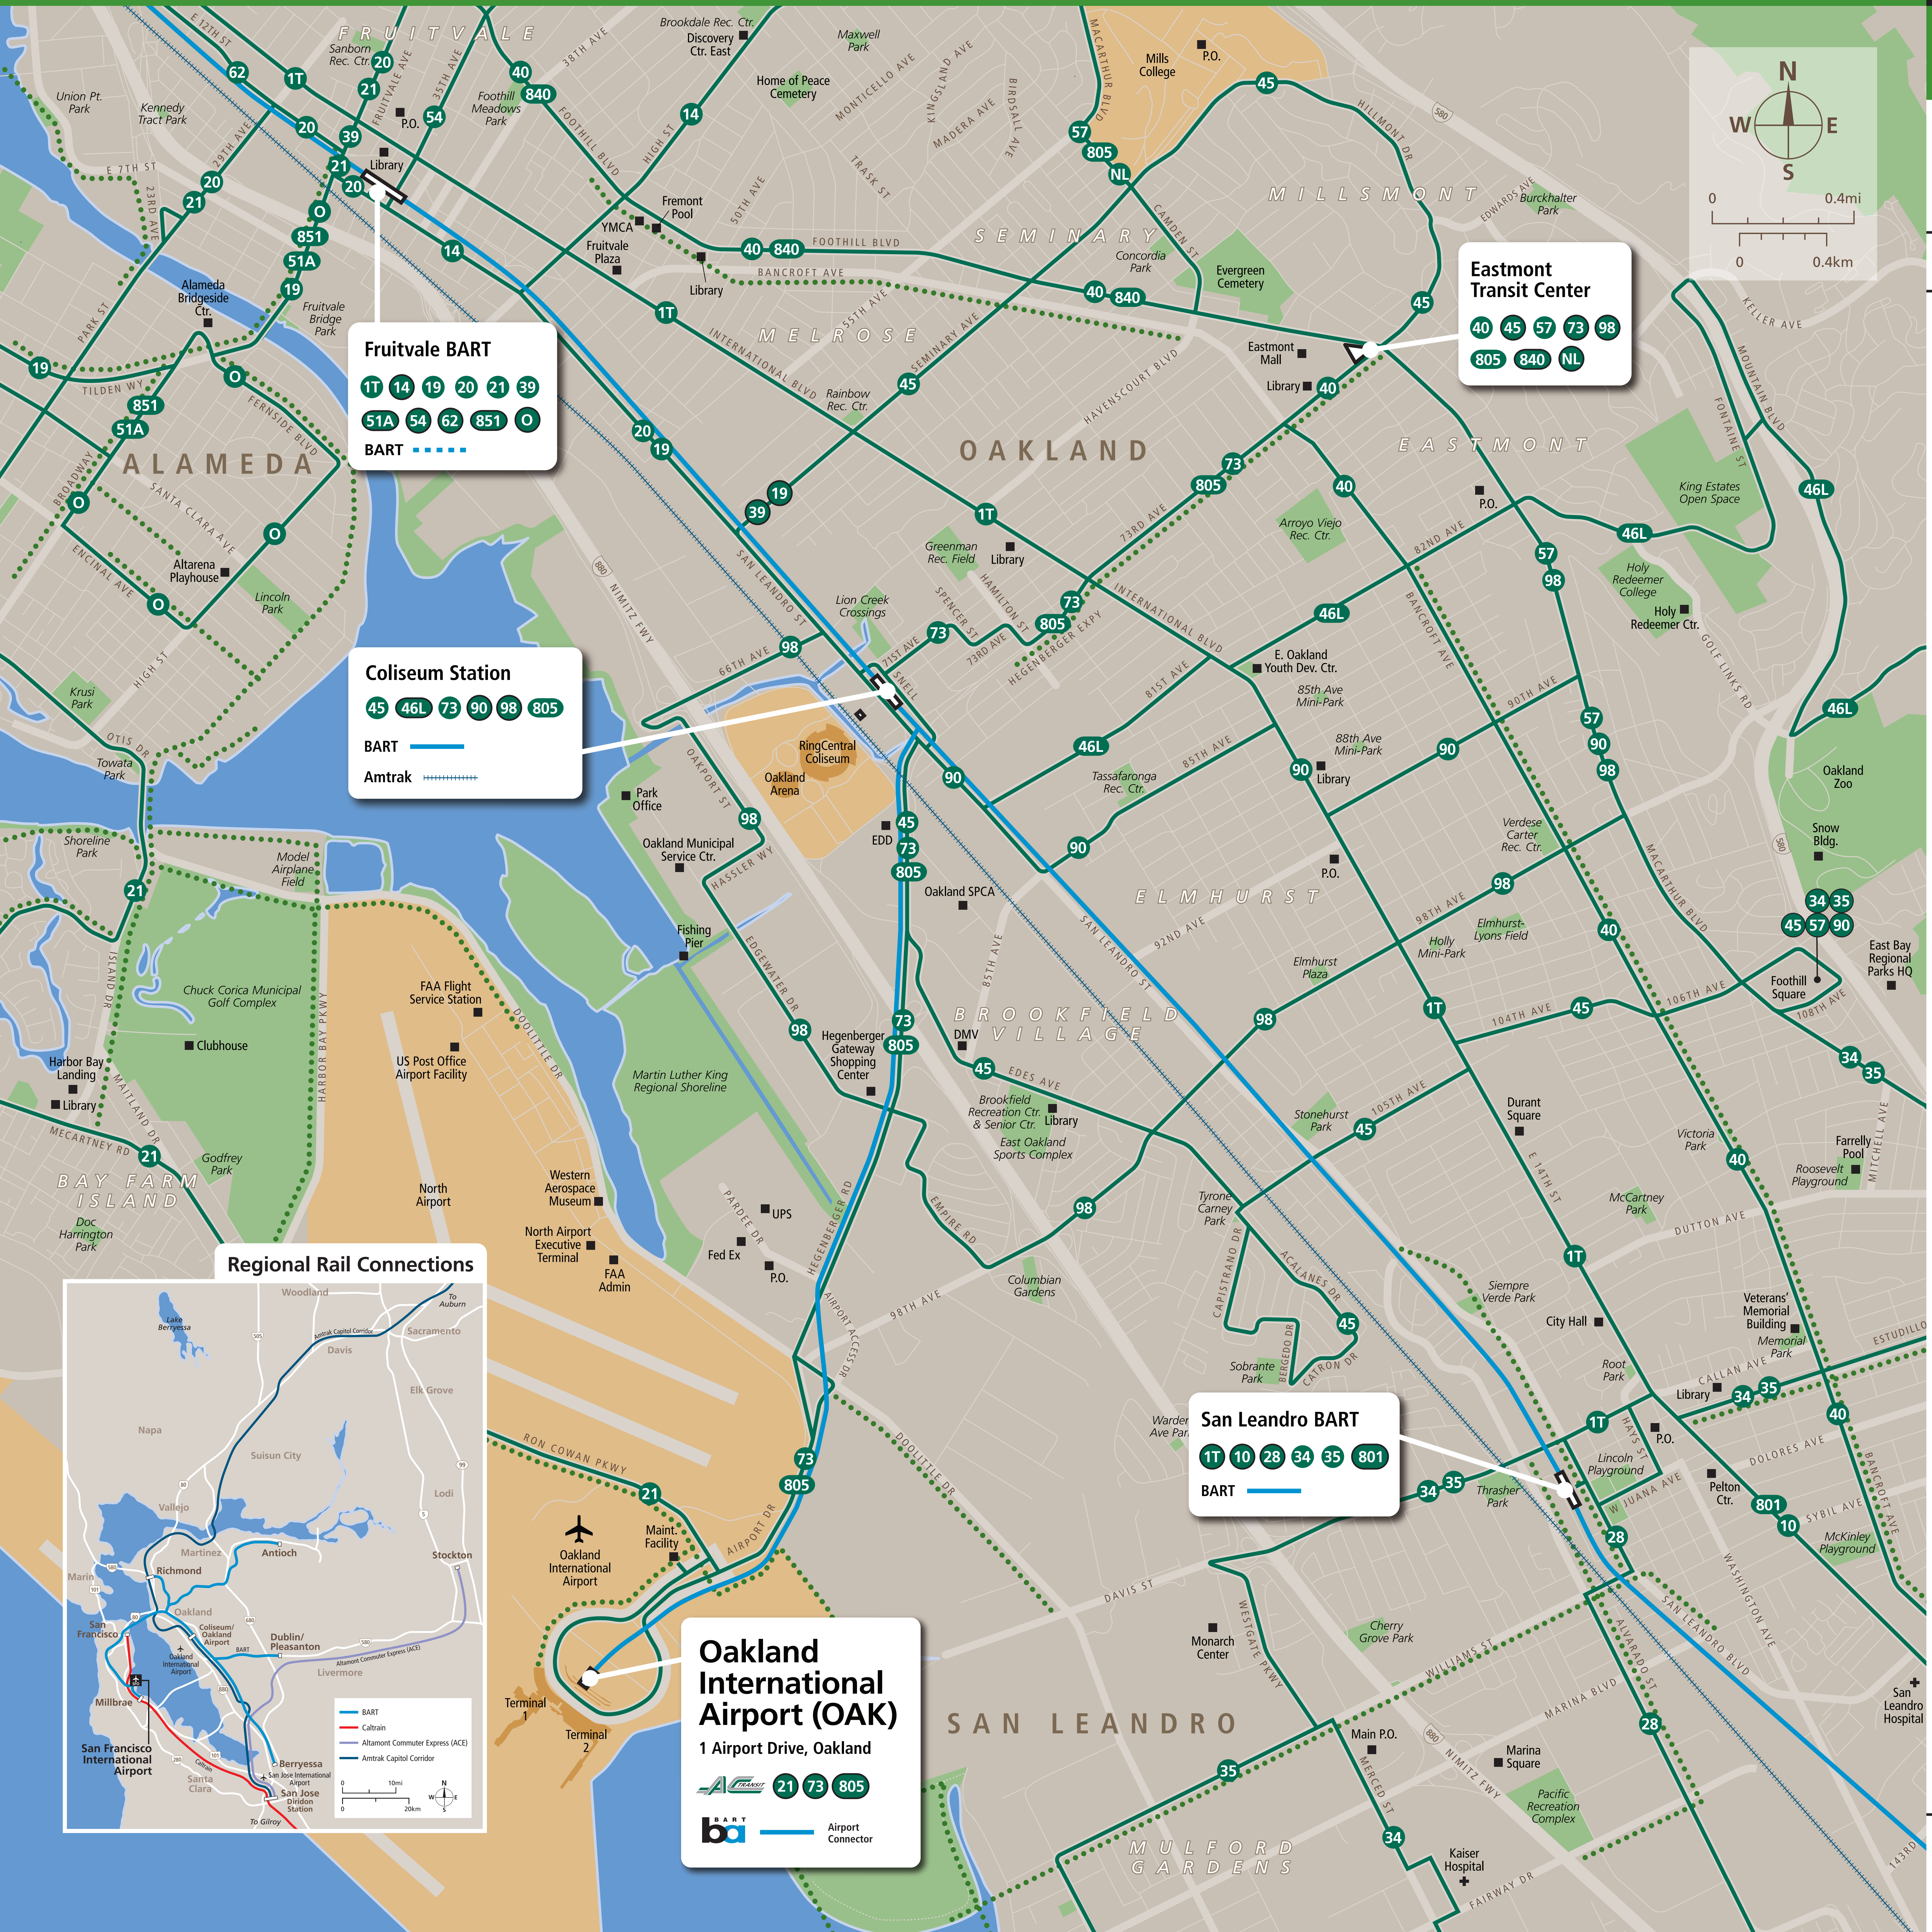

Transit Routes

Rutas del tránsito

公車路線圖

Fruitvale BART

1T 14 19 20 21 39
51A 54 62 851 O
BART

Coliseum Station

45 46L 73 90 98 805
BART
Amtrak

Eastmont Transit Center

40 45 57 73 98
805 840 NL

San Leandro BART

1T 10 28 34 35 801
BART

Oakland International Airport (OAK)
1 Airport Drive, Oakland

21 73 805
Airport Connector

Transit Information

Oakland International Airport

Oakland

Map Key

- You Are Here
- 5-Minute Walk
  1000ft/305m Radius
- BART
- Amtrak Capitol Corridor
- AC Transit
- Route Terminus
- Bicycle Trail or Lane

This map does not show all commuter, express, special event, or all-night routes. Service may vary with time of day or day of week. Service changes may have occurred since printing. Please consult transit agency schedule or contact 511 for more information.