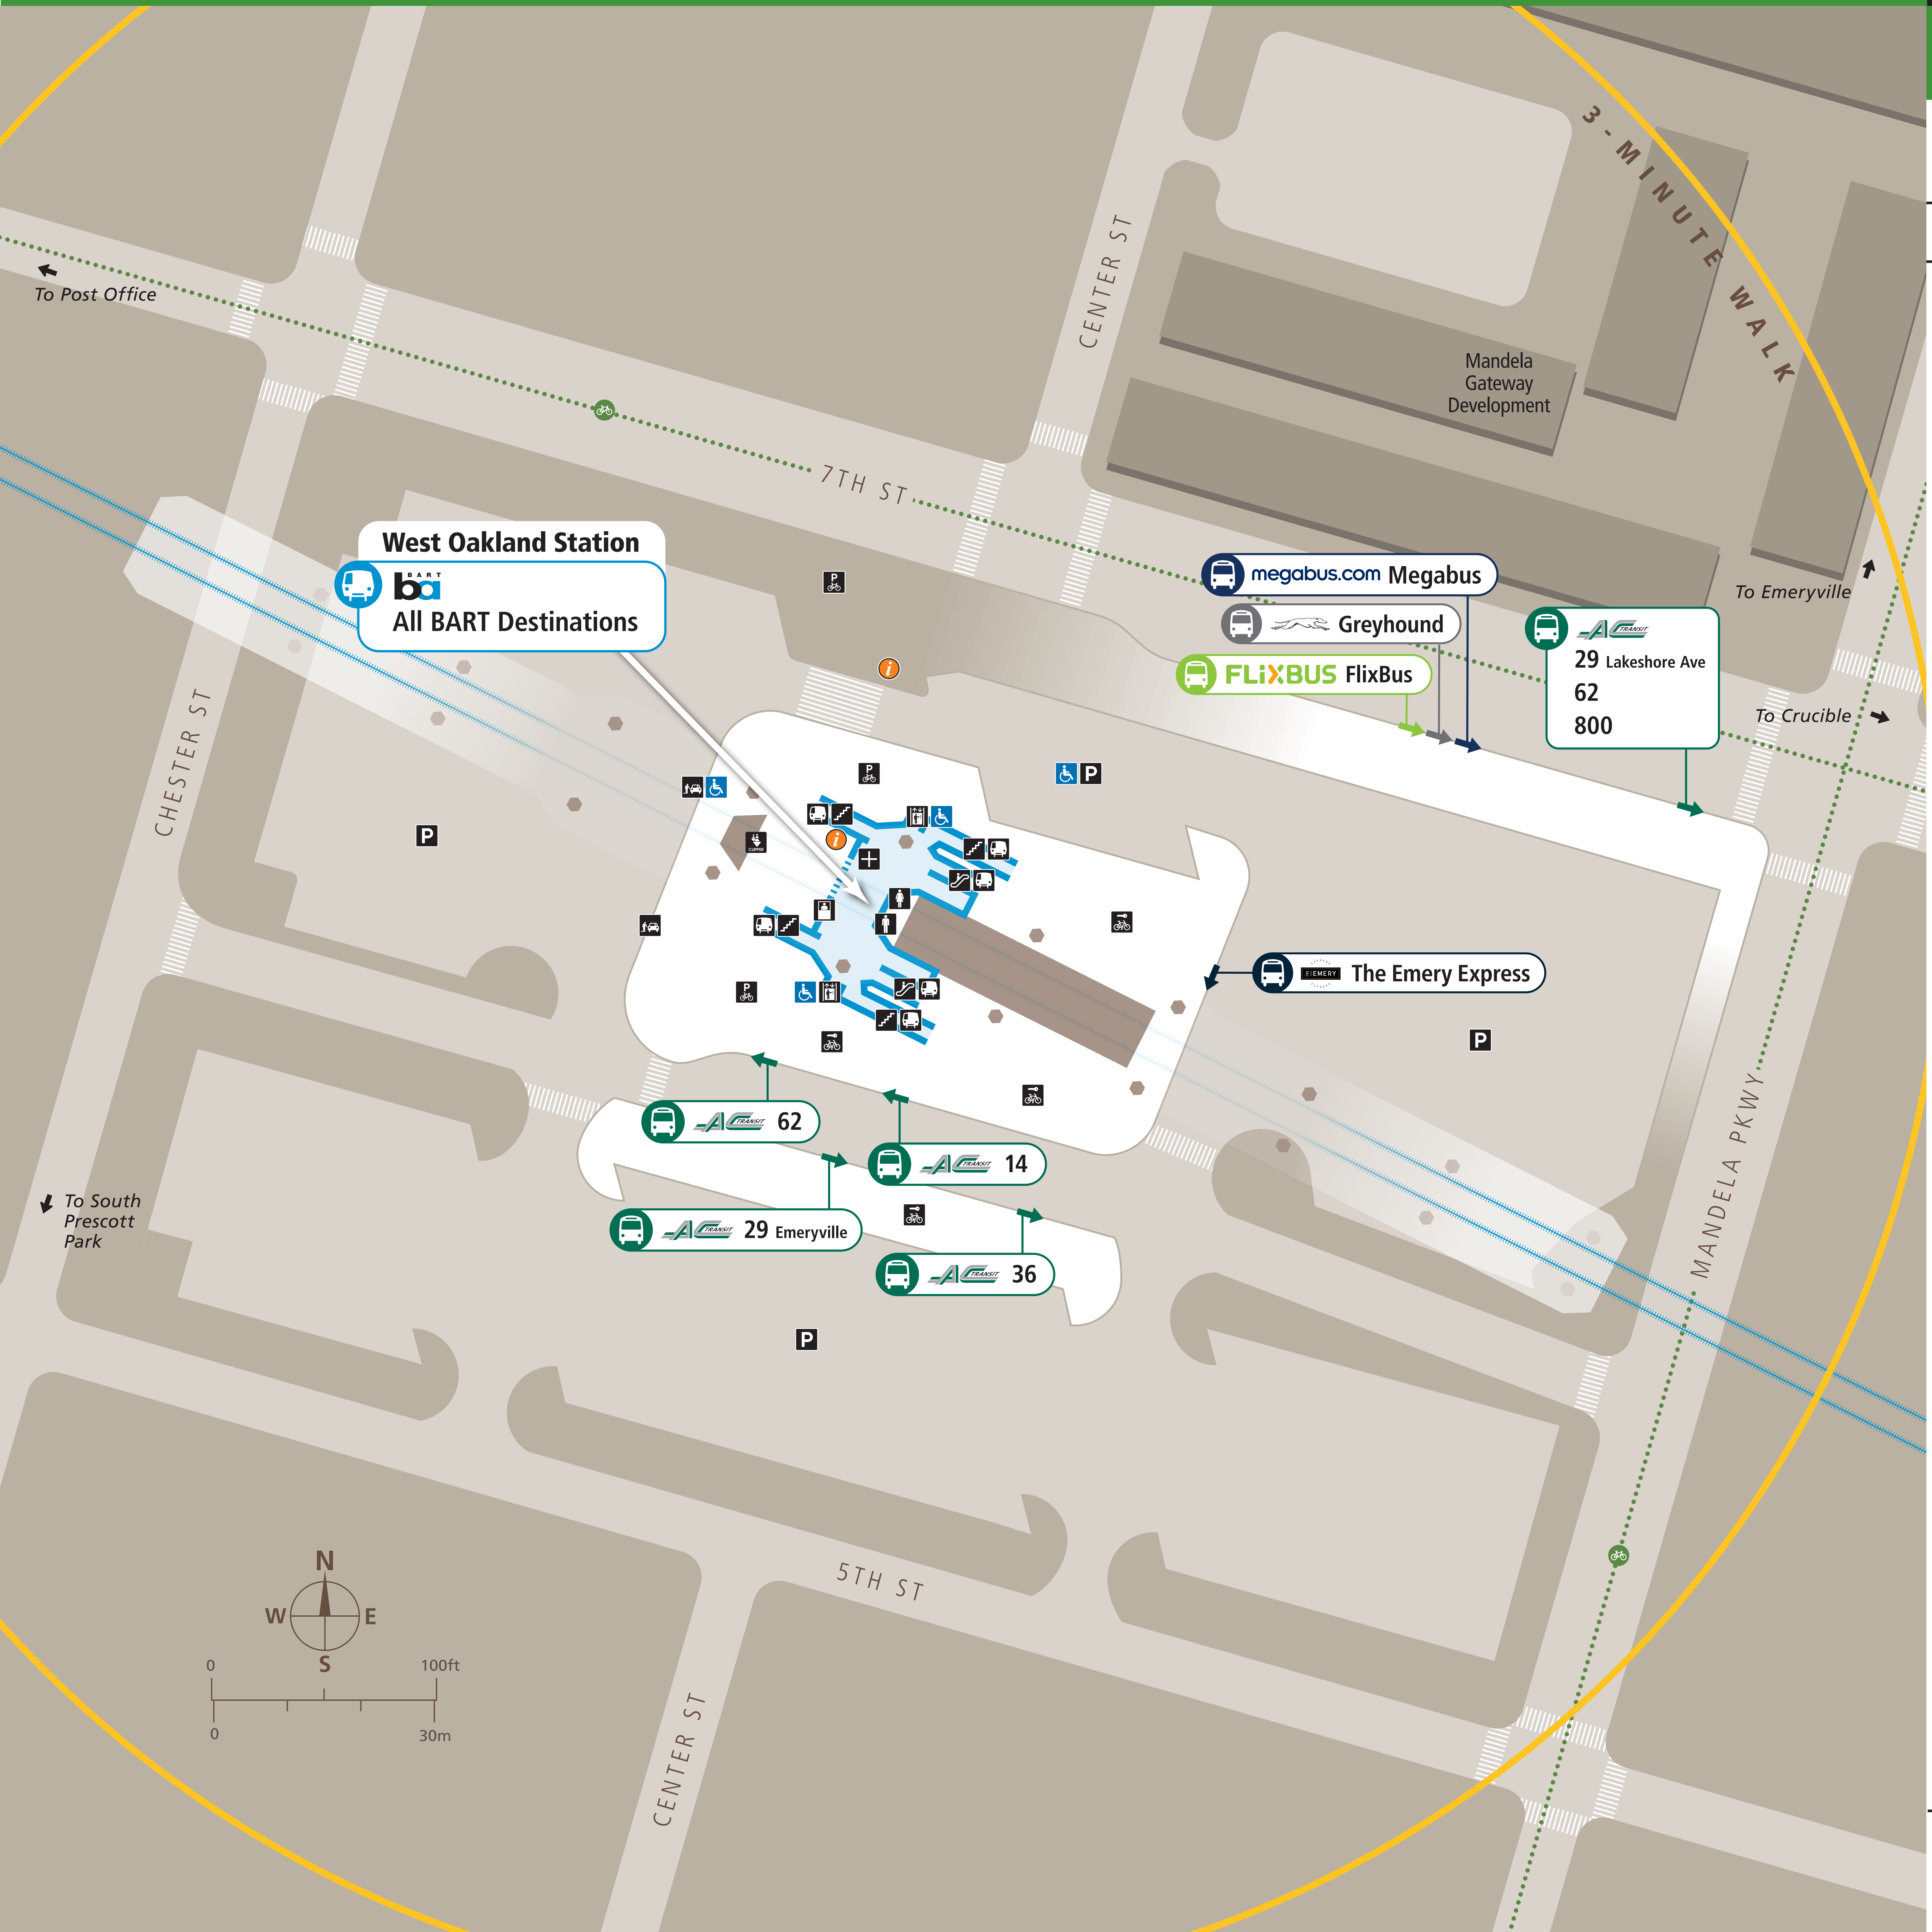

Transit Stops

Paradas del tránsito

公車站地圖

Transit Information

West Oakland Station

Oakland

Map Key

- You Are Here
- 3-Minute Walk
  500ft/150m Radius
- Transit Information
- BART Train
- Bus
- Transit Stop
- Bicycle Lockers
- Bicycle Parking
- Bicycle Routes
- Elevator Wheelchair Accessible
- Escalator
- Parking
- Passenger Pick-up/Drop-off
- Restrooms
- Stairs
- Station Agent Booth
- Taxi Stand
- Ticket Vending:
  - Clipper/BART Tickets
  - Addfare
  - Wheelchair Accessible

Transit Lines

- AC Transit Buses
- **Local Bus Lines**
  - 14 Fruitvale BART
  - 29 Emeryville
  - 29 Wala Vista Ave & Lakeshore Ave
  - 36 Berkeley
  - 62 Fruitvale BART
- **All Nighter Bus Lines (Approx. 1 am-5 am)**
  - 800 Richmond BART

Call 511 | 511.org