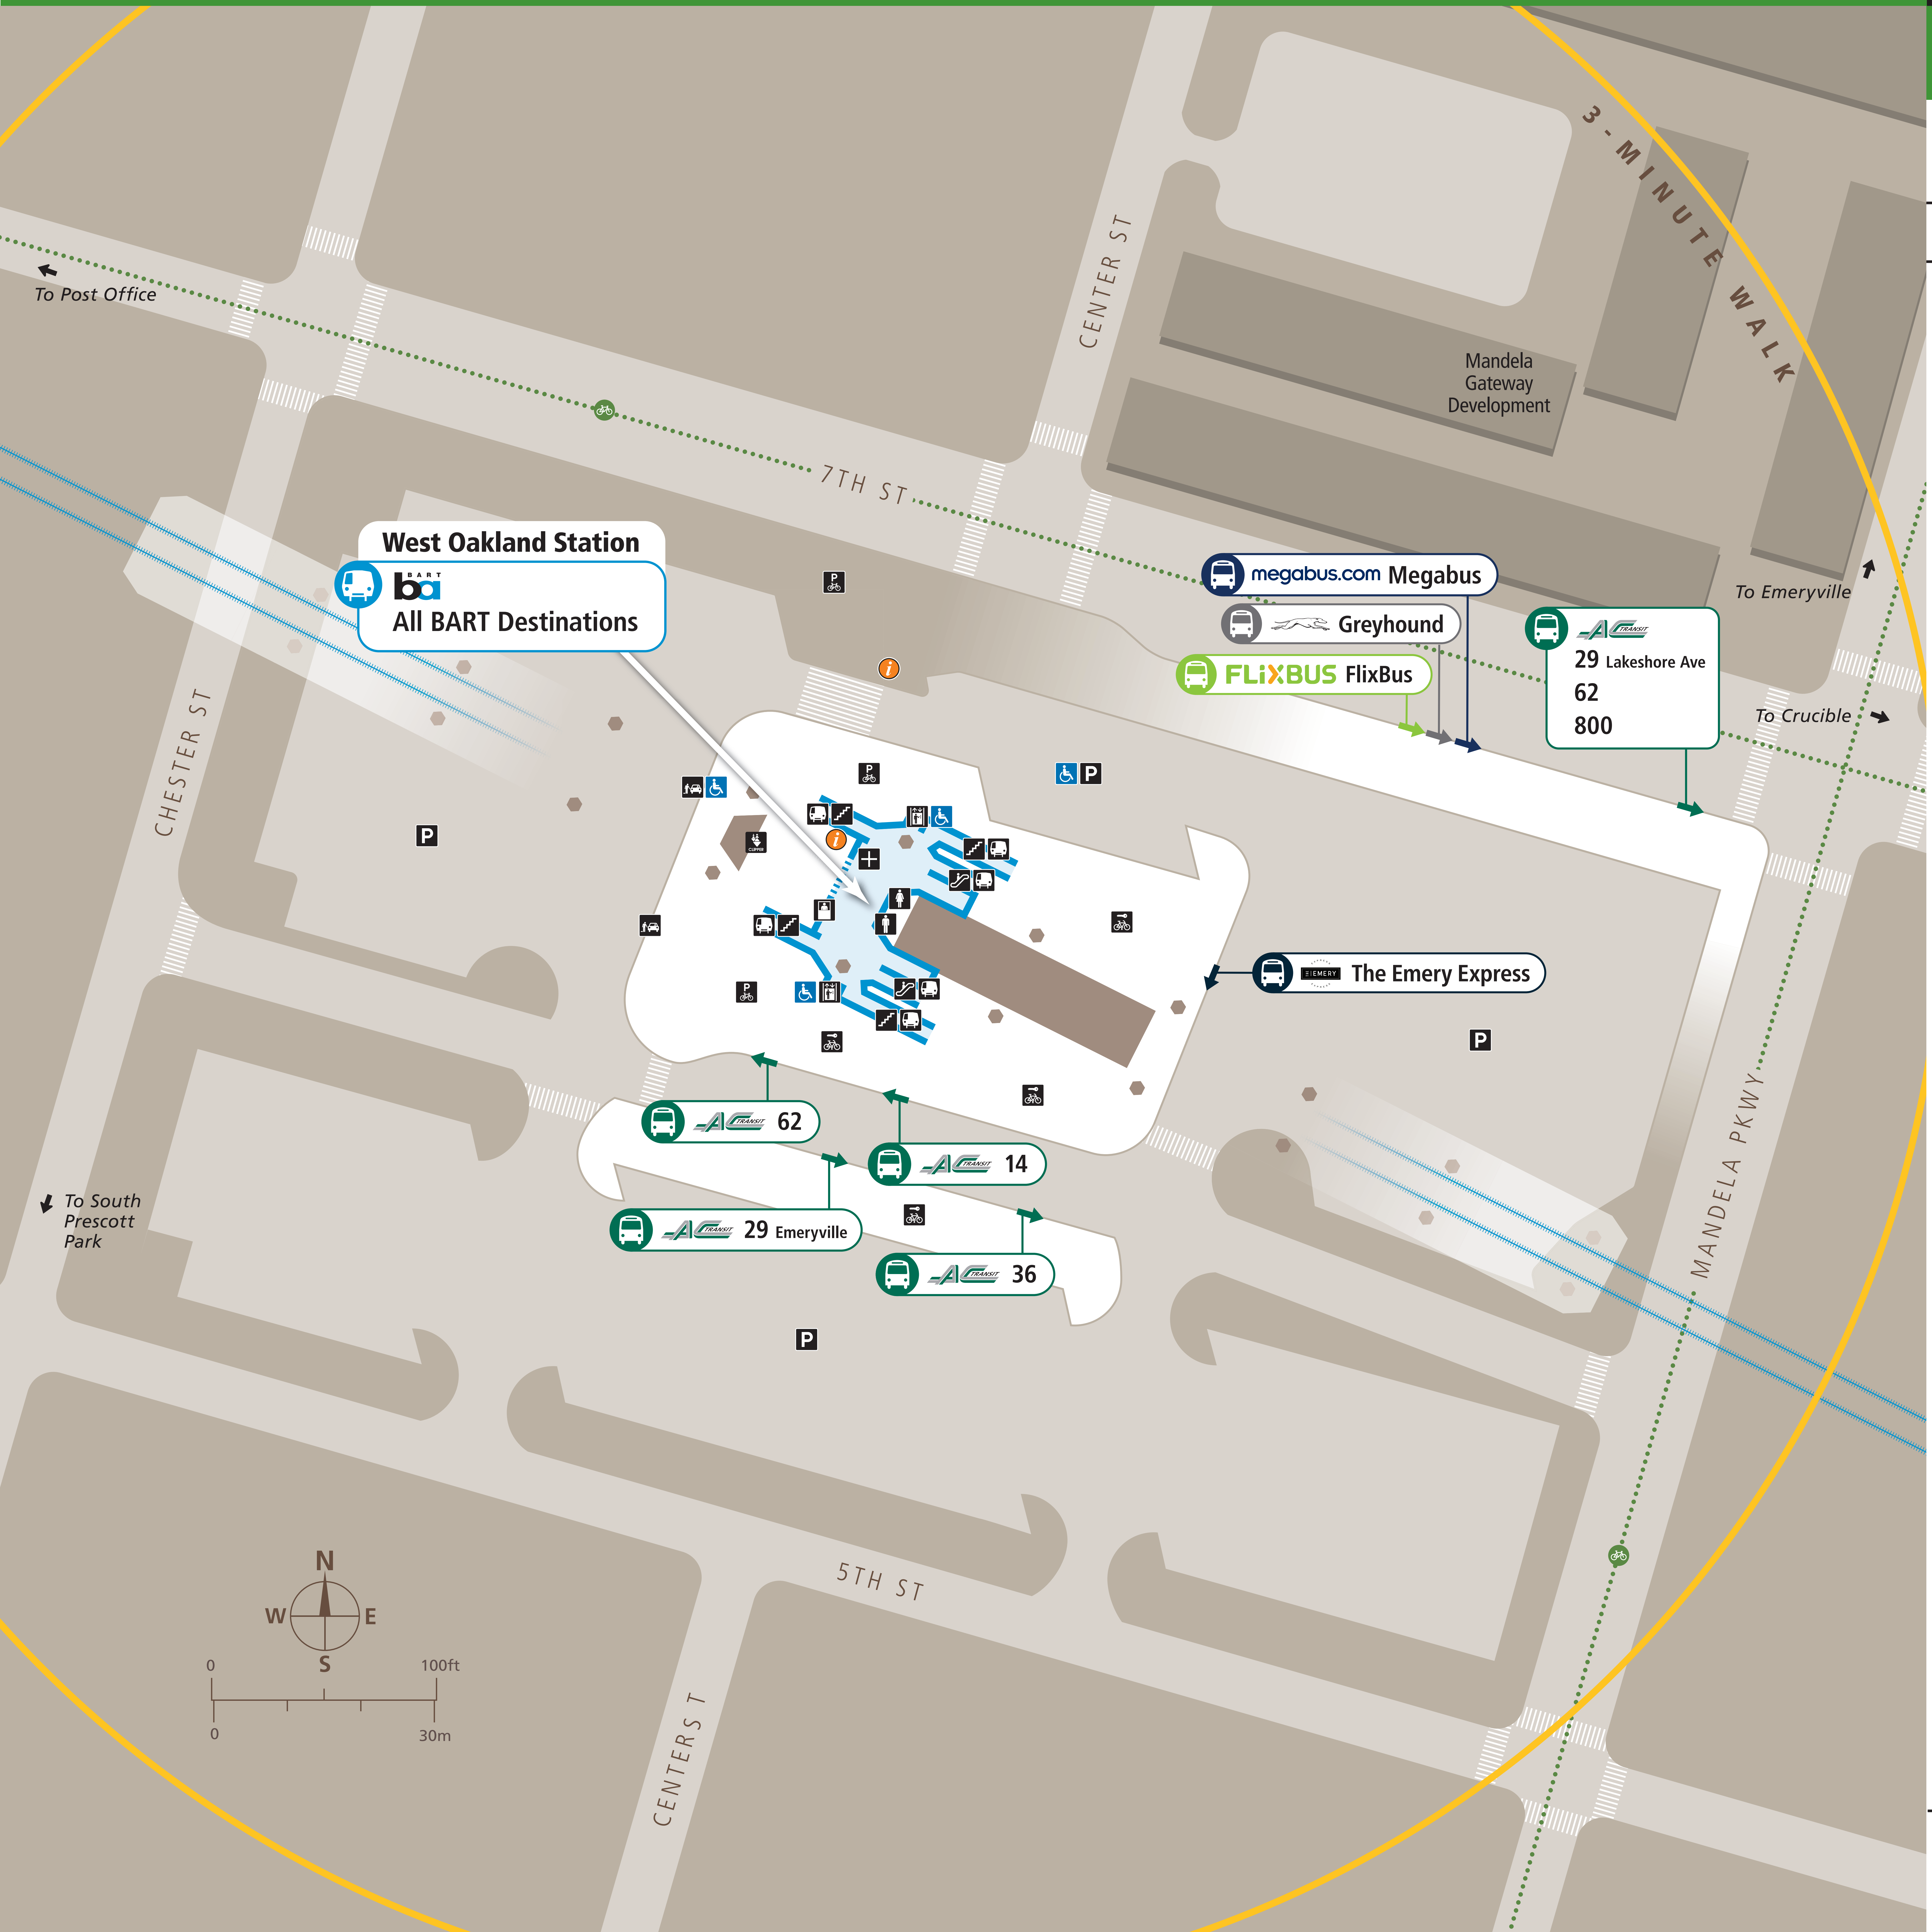

Transit Stops

Paradas del tránsito

公車站地圖

Transit Information

West Oakland Station

Oakland

Map Key

- You Are Here
- 3-Minute Walk
  500ft/150m Radius
- Transit Information
- BART Train
- Bus
- Transit Stop
- Bicycle Lockers
- Bicycle Parking
- Bicycle Routes
- Elevator Wheelchair Accessible
- Escalator
- Parking
- Passenger Pick-up/Drop-off
- Restrooms
- Stairs
- Station Agent Booth
- Taxi Stand
- Ticket Vending:
  - Clipper/BART Tickets
  - Addfare
  - Wheelchair Accessible

Transit Lines

- AC Transit Buses
- **Local Bus Lines**
  - 14 Fruitvale BART
  - 29 Emeryville
  - 29 Wala Vista Ave & Lakeshore Ave
  - 36 Berkeley
  - 62 Fruitvale BART
- **All Nighter Bus Lines (Approx. 1 am-5 am)**
  - 800 Richmond BART

Call 511 | 511.org

Rev 06/2013

West Oakland Station
All BART Destinations

megabus.com Megabus

Greyhound

FLIXBUS FlixBus

29 Lakeshore Ave
62
800

The Emery Express

62

14

29 Emeryville

36