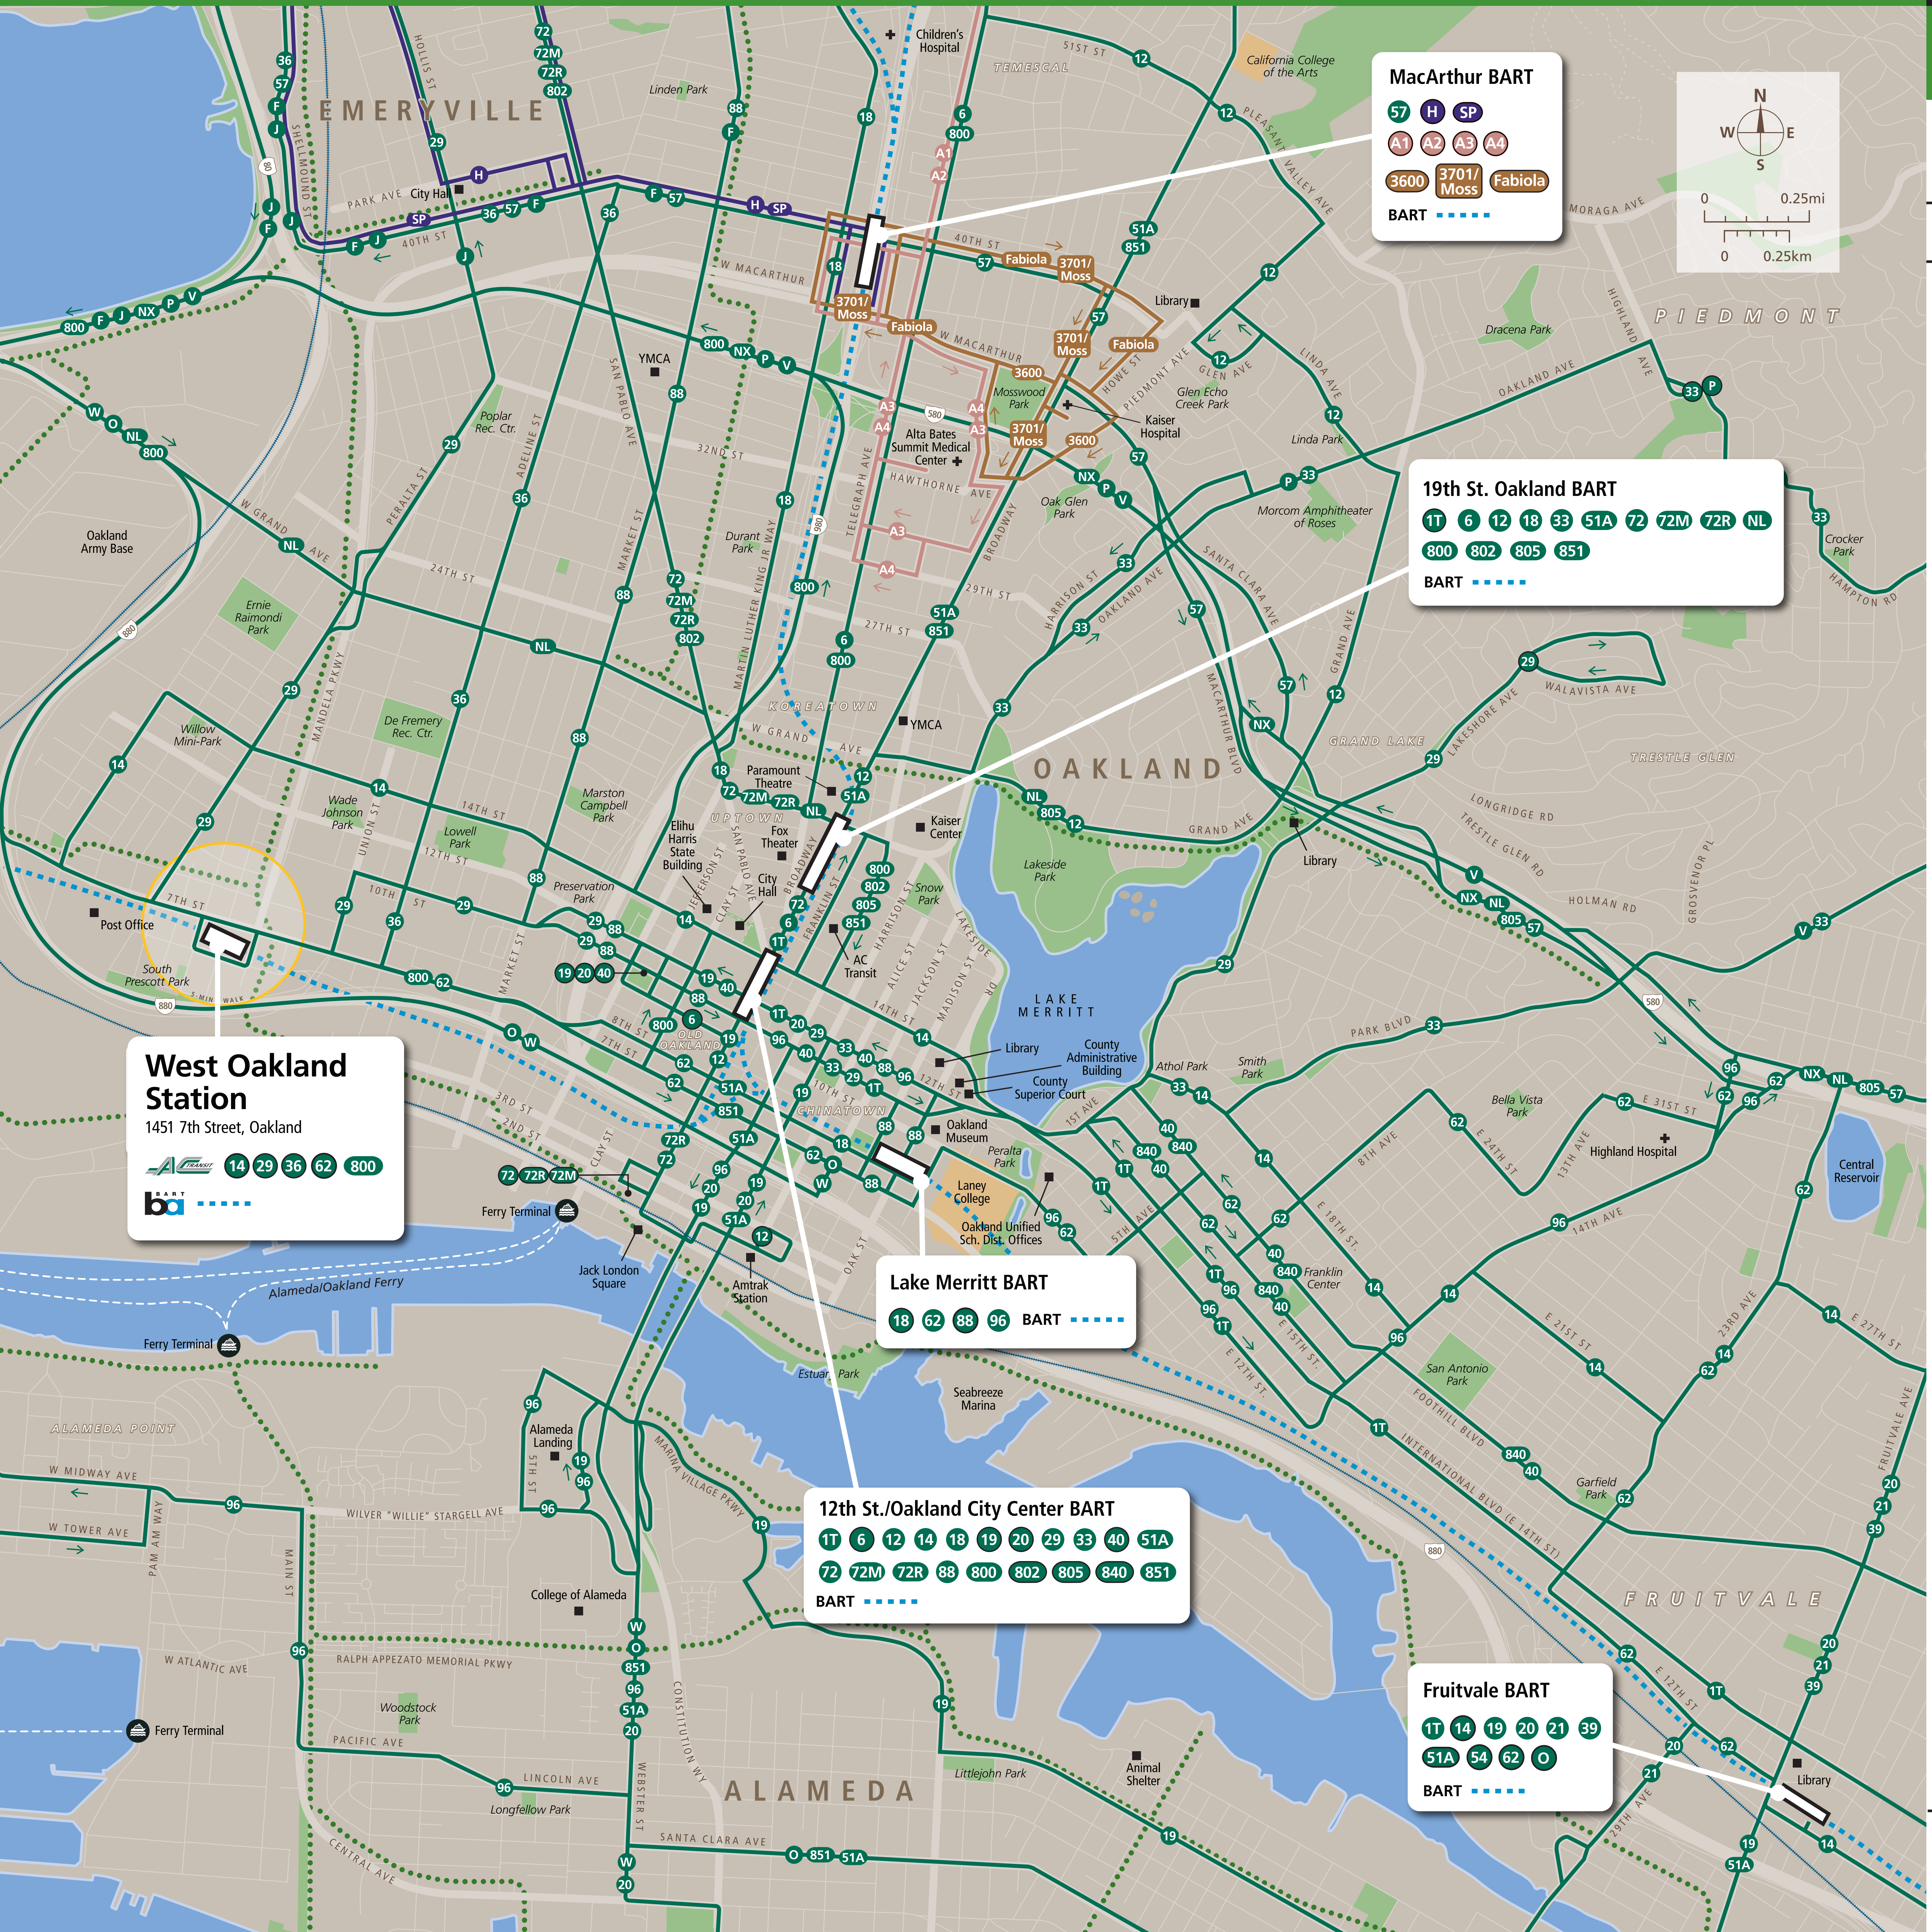

Transit Routes

Rutas del tránsito

公車路線圖

Transit Information

West Oakland Station

Oakland

Map Key

- You Are Here
- 5-Minute Walk 1000ft/305m
- BART
- AC Transit
- Alta Bates Summit Shuttle
- Emery Go-Round
- Kaiser Shuttle
- Amtrak
- Route Terminus
- Ferry Terminal
- Bicycle Trail or Lane

This map does not show all commuter, express, special event, or all-night routes. Service may vary with time of day or day of week. Service changes may have occurred since printing. Please consult transit agency schedule or contact 511 for more information.

MacArthur BART

57 H SP
A1 A2 A3 A4
3600 3701/Moss Fabiola
BART

19th St. Oakland BART

1T 6 12 18 33 51A 72 72M 72R NL
800 802 805 851
BART

West Oakland Station
1451 7th Street, Oakland

14 29 36 62 800

Lake Merritt BART

18 62 88 96 BART

12th St./Oakland City Center BART

1T 6 12 14 18 19 20 29 33 40 51A
72 72M 72R 88 800 802 805 840 851
BART

Fruitvale BART

1T 14 19 20 21 39
51A 54 62 O
BART

Call 511 | 511.org

Revised 08/2018