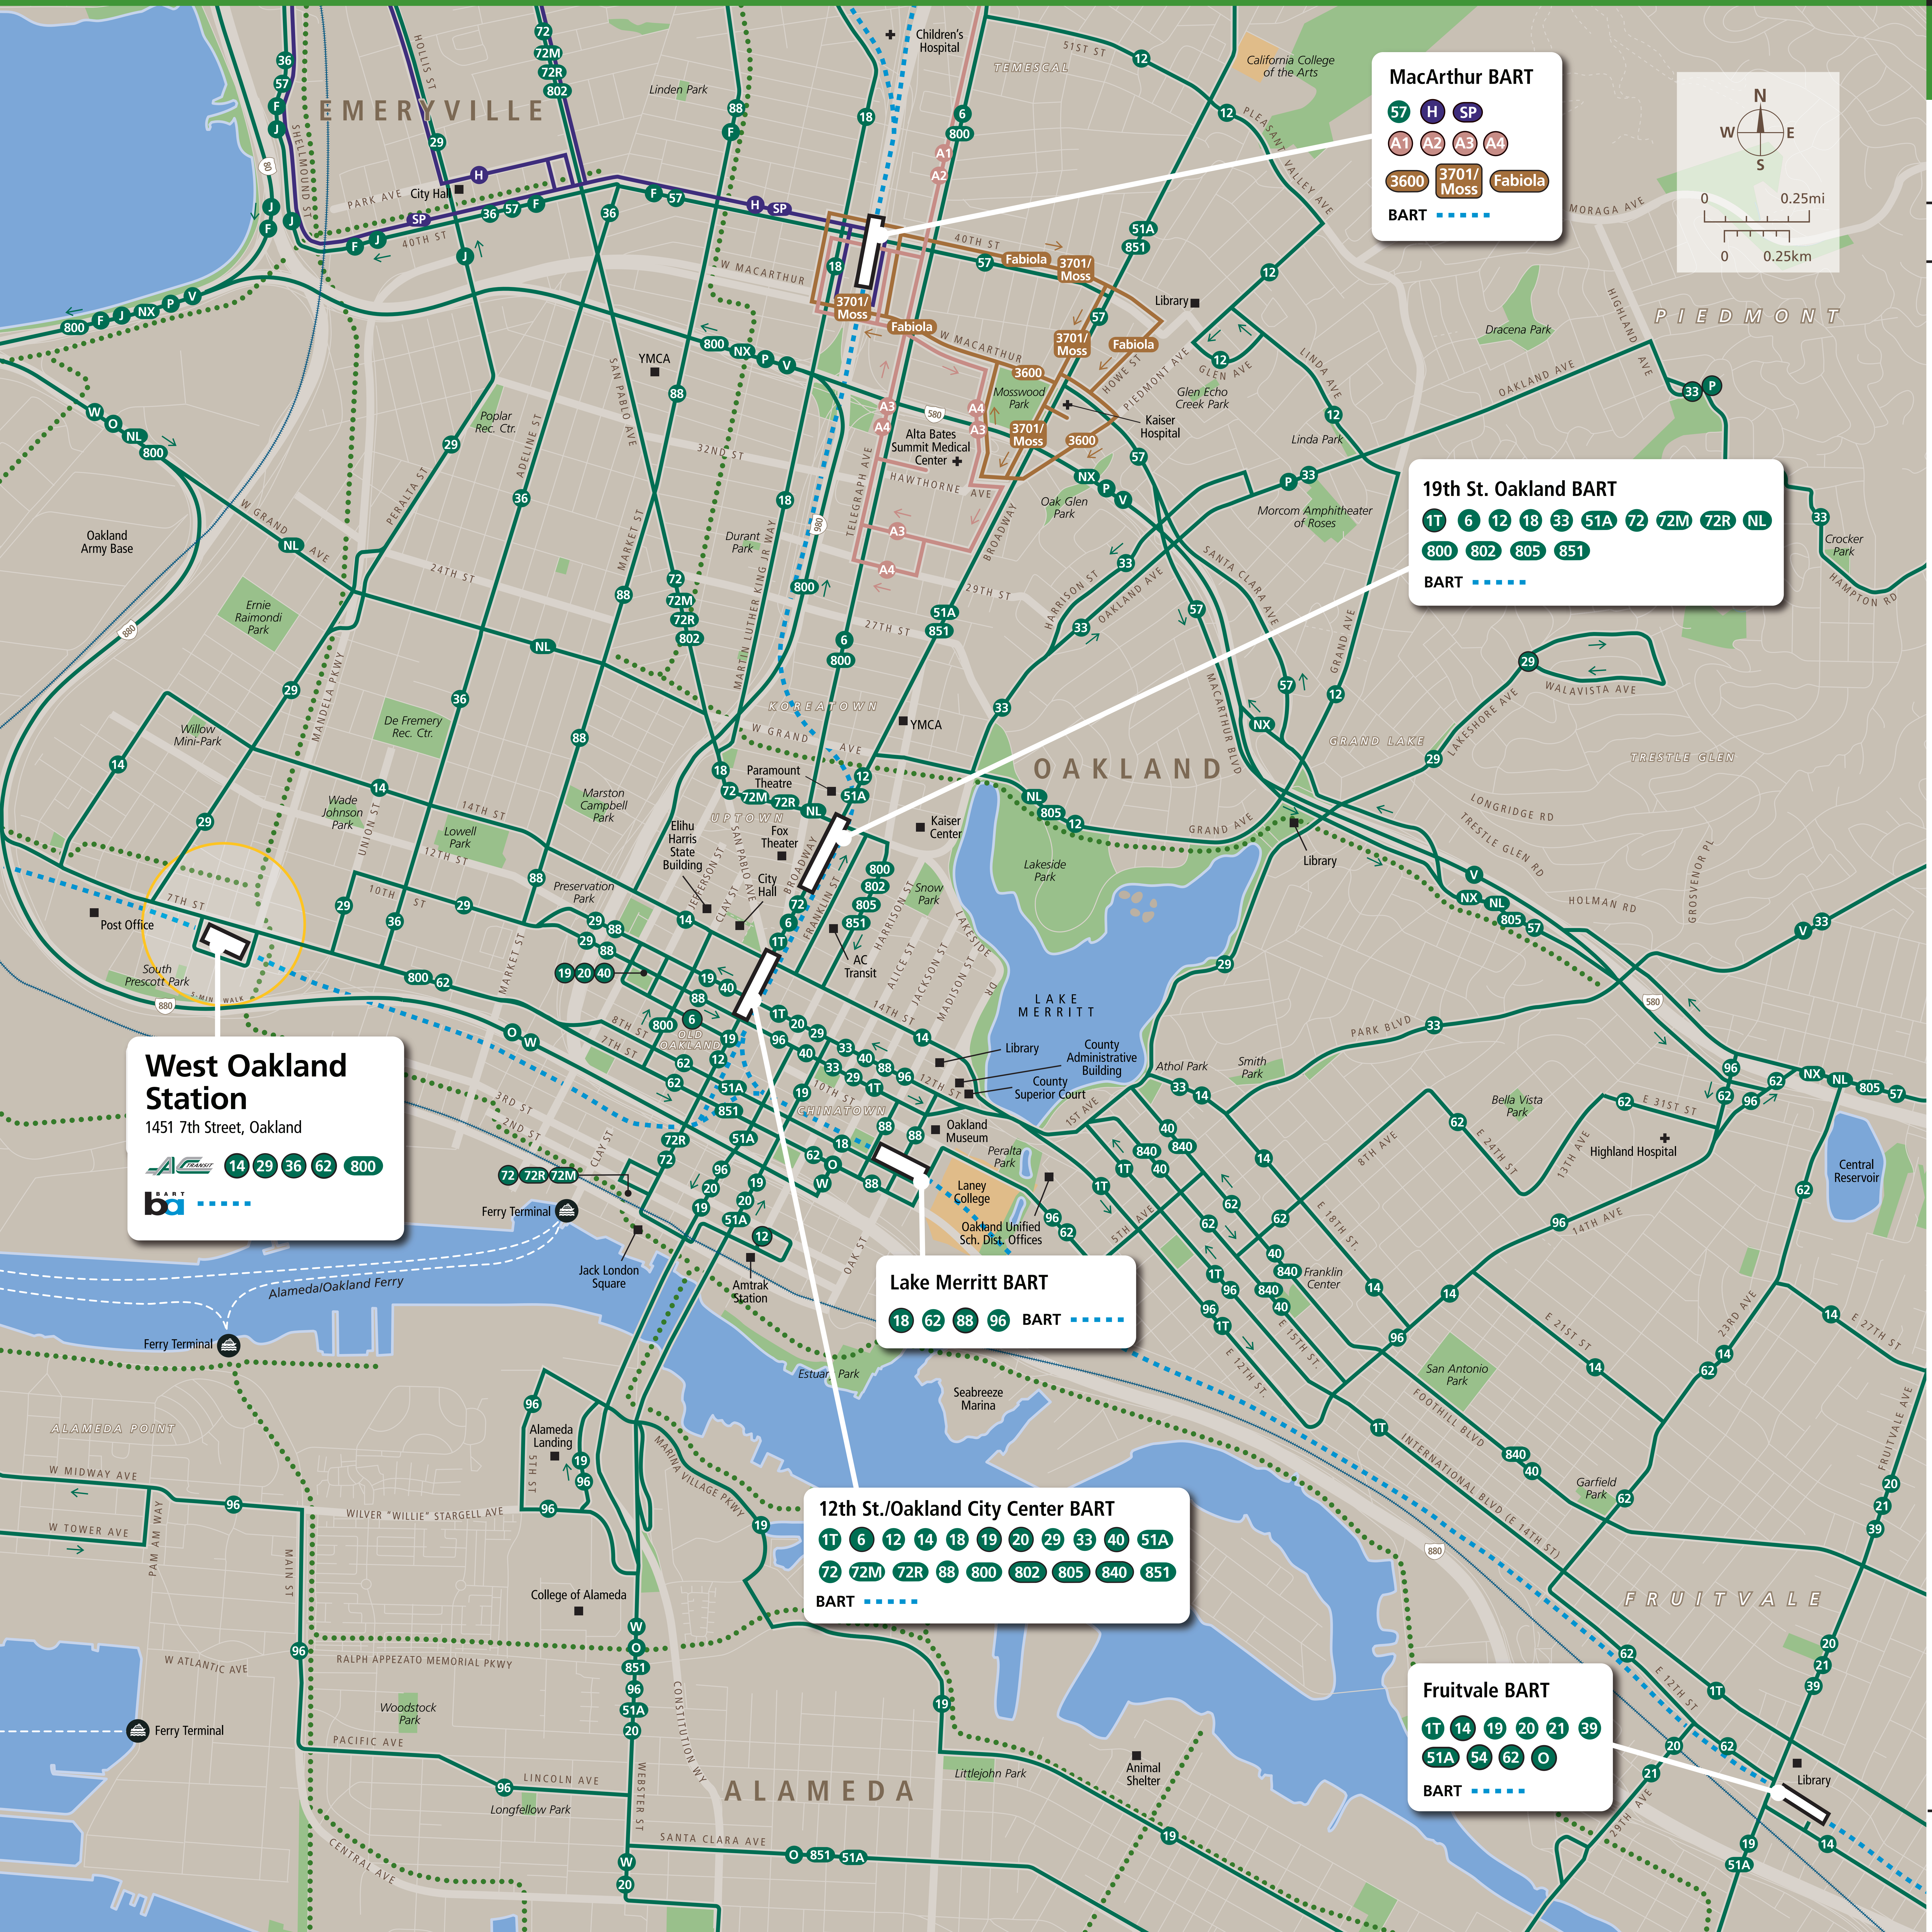

Transit Routes

Rutas del tránsito

公車路線圖

Transit Information

West Oakland Station

Oakland

Map Key

- You Are Here
- 5-Minute Walk 1000ft/305m
- BART
- AC Transit
- Alta Bates Summit Shuttle
- Emery Go-Round
- 3600 Kaiser Shuttle
- Amtrak
- Route Terminus
- Ferry Terminal
- Bicycle Trail or Lane

This map does not show all commuter, express, special event, or all-night routes. Service may vary with time of day or day of week. Service changes may have occurred since printing. Please consult transit agency schedule or contact 511 for more information.

Call 511 | 511.org