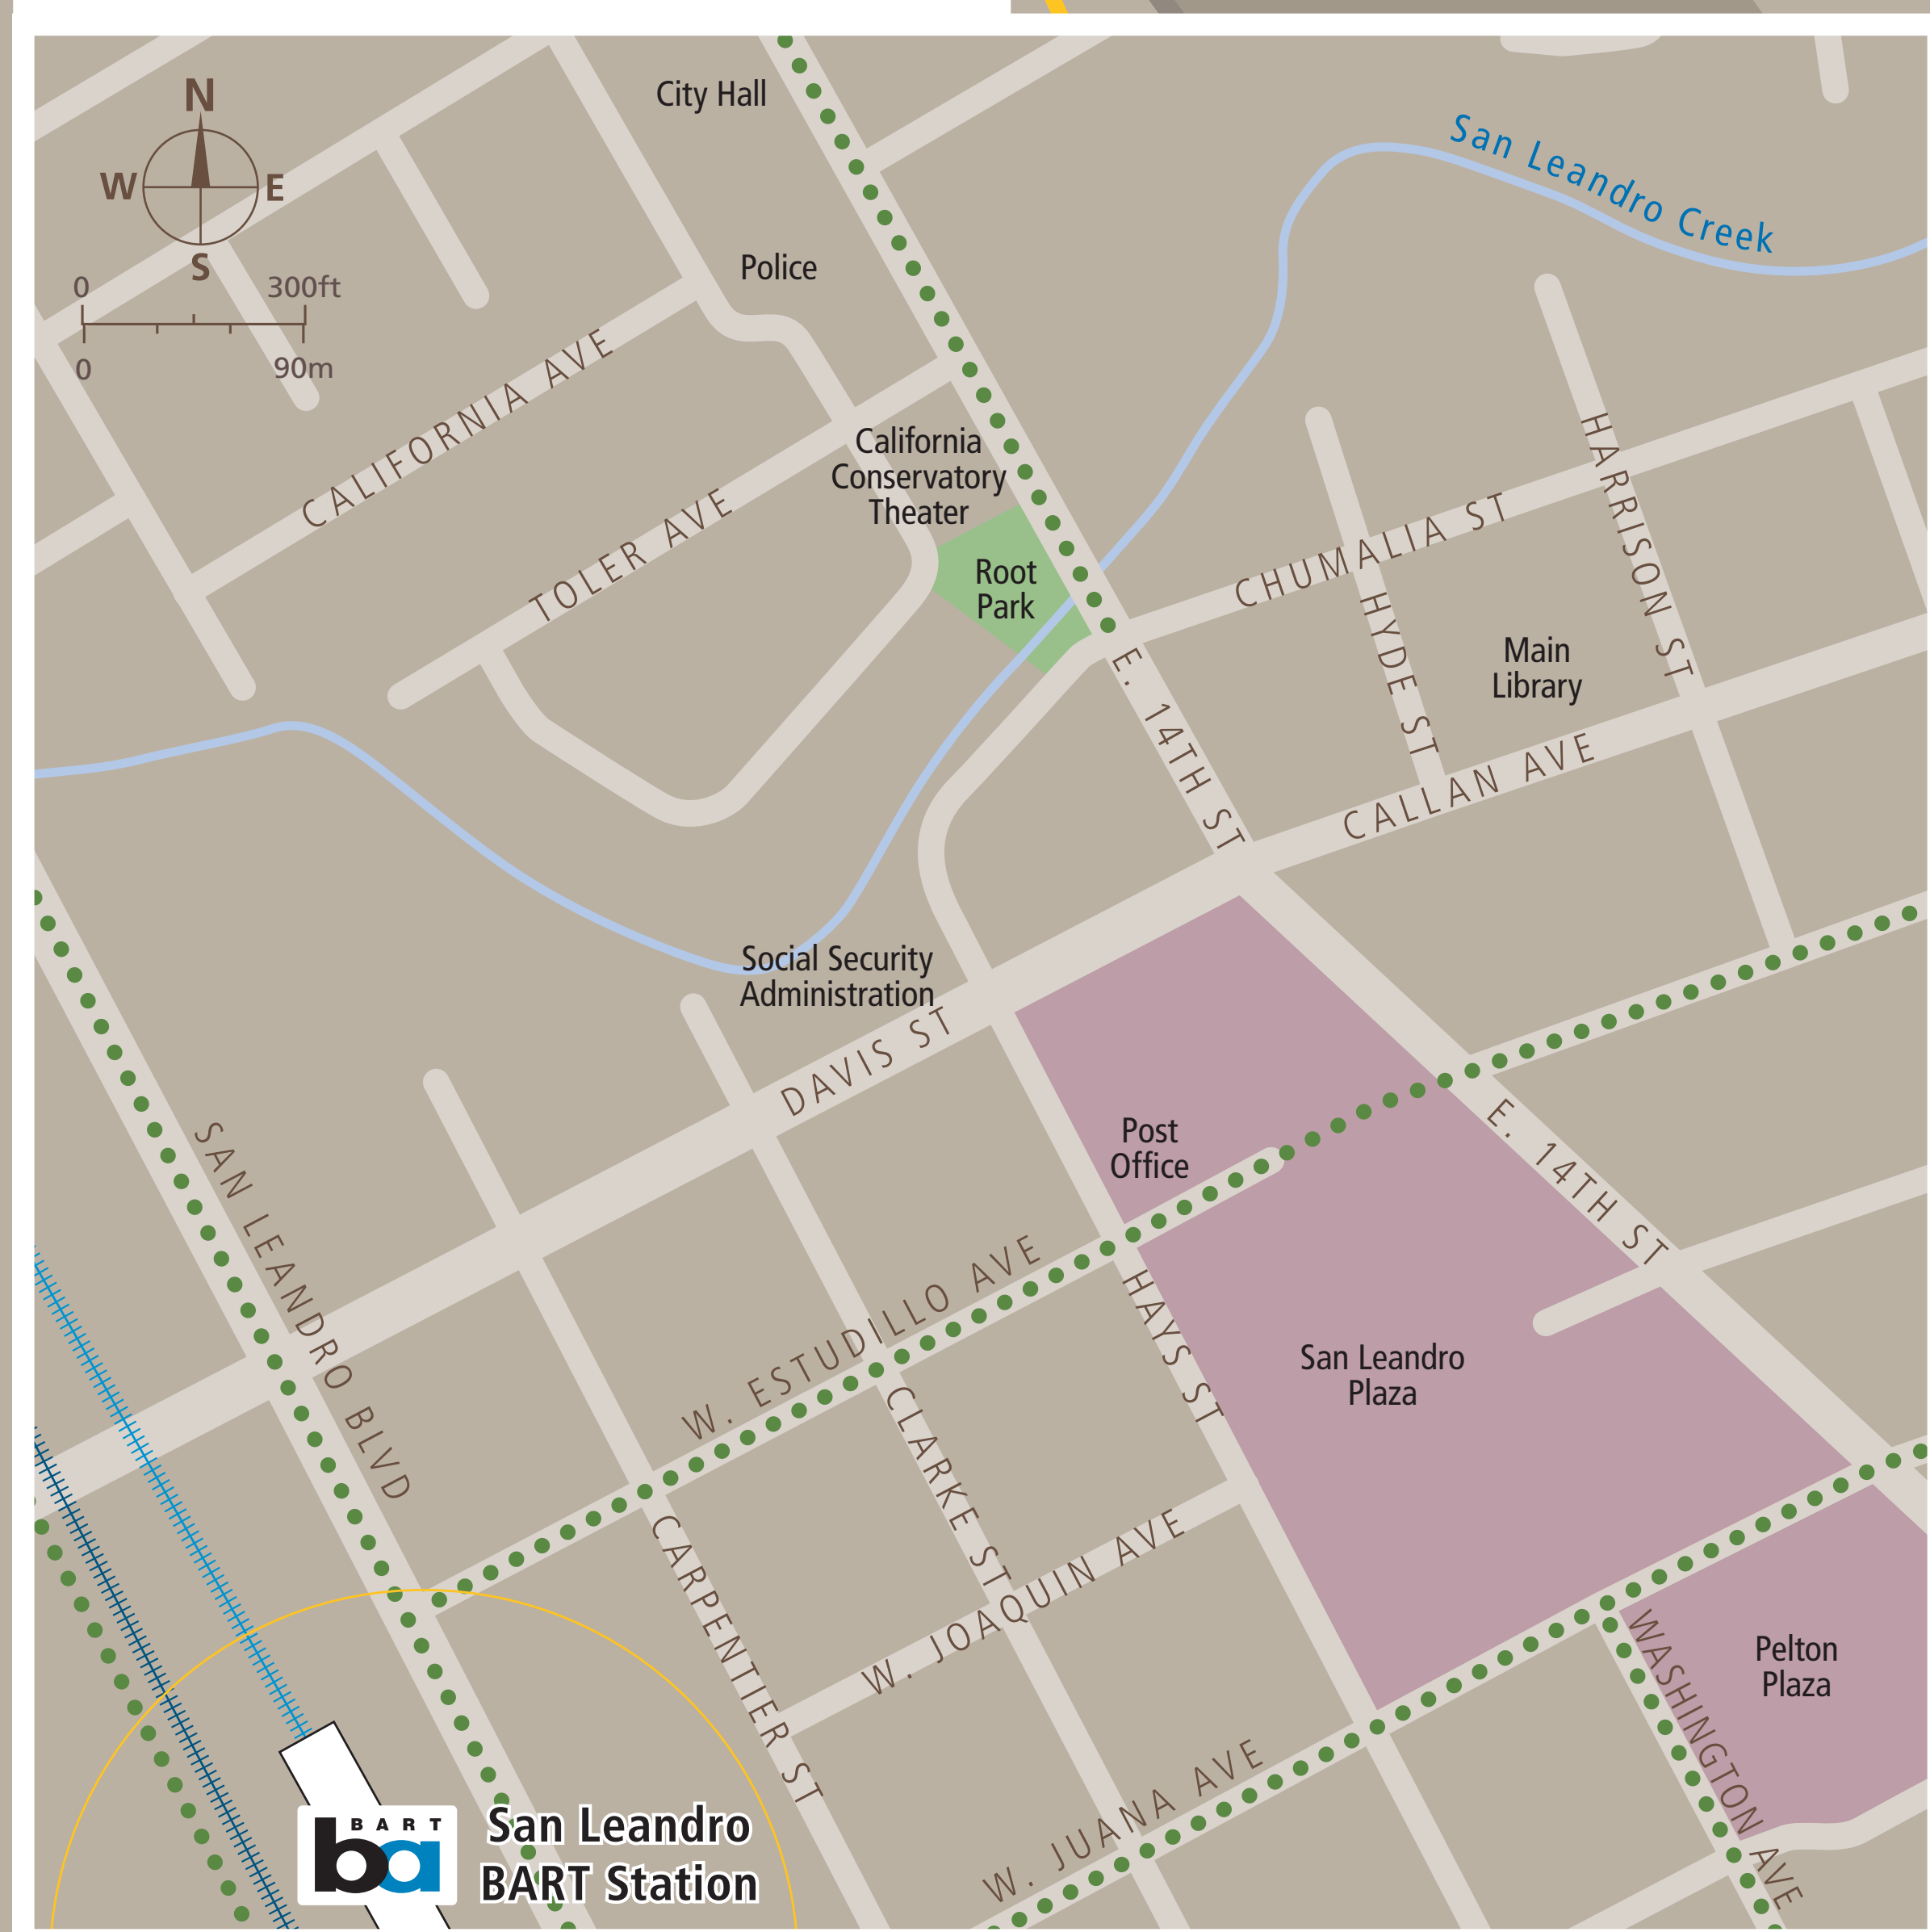

Transit Stops

Paradas del tránsito

公車站地圖

Transit Information

San Leandro Station

San Leandro

Map Key

- You Are Here
- 3-Minute Walk
  500ft/150m Radius
- Transit Information
- BART Train
- Bus
- Transit Stop
- Bicycle Lockers
- Bicycle Parking
- Bicycle Routes
- Elevator
- Escalator
- Parking
- Passenger Pick-up/Drop-off
- Restrooms
- Stairs
- Station Agent Booth
- Taxi Stand
- Ticket Vending:
  - Clipper/BART Tickets
  - Addfare
  - Wheelchair Accessible

Transit Lines

- AC Transit Buses
- **Local Bus Lines**
  - 1T Downtown Oakland
  - 10 Bay Fair BART & Hayward BART
  - 28 Hayward BART
  - 34 Foothill Square
  - 34 Hayward BART
  - 35 Foothill Square
  - 35 Bay Fair BART
- **All Nighter Bus Lines (Approx. 1 am–5 am)**
  - 801 Fremont BART
- LINKS Shuttle (free)
  - NL North Loop
  - SL South Loop
- FLEX Shuttle (enrollment required)
- Shuttle North Route

To Main Library

To Post Office

Downtown Map

Call 511 | 511.org