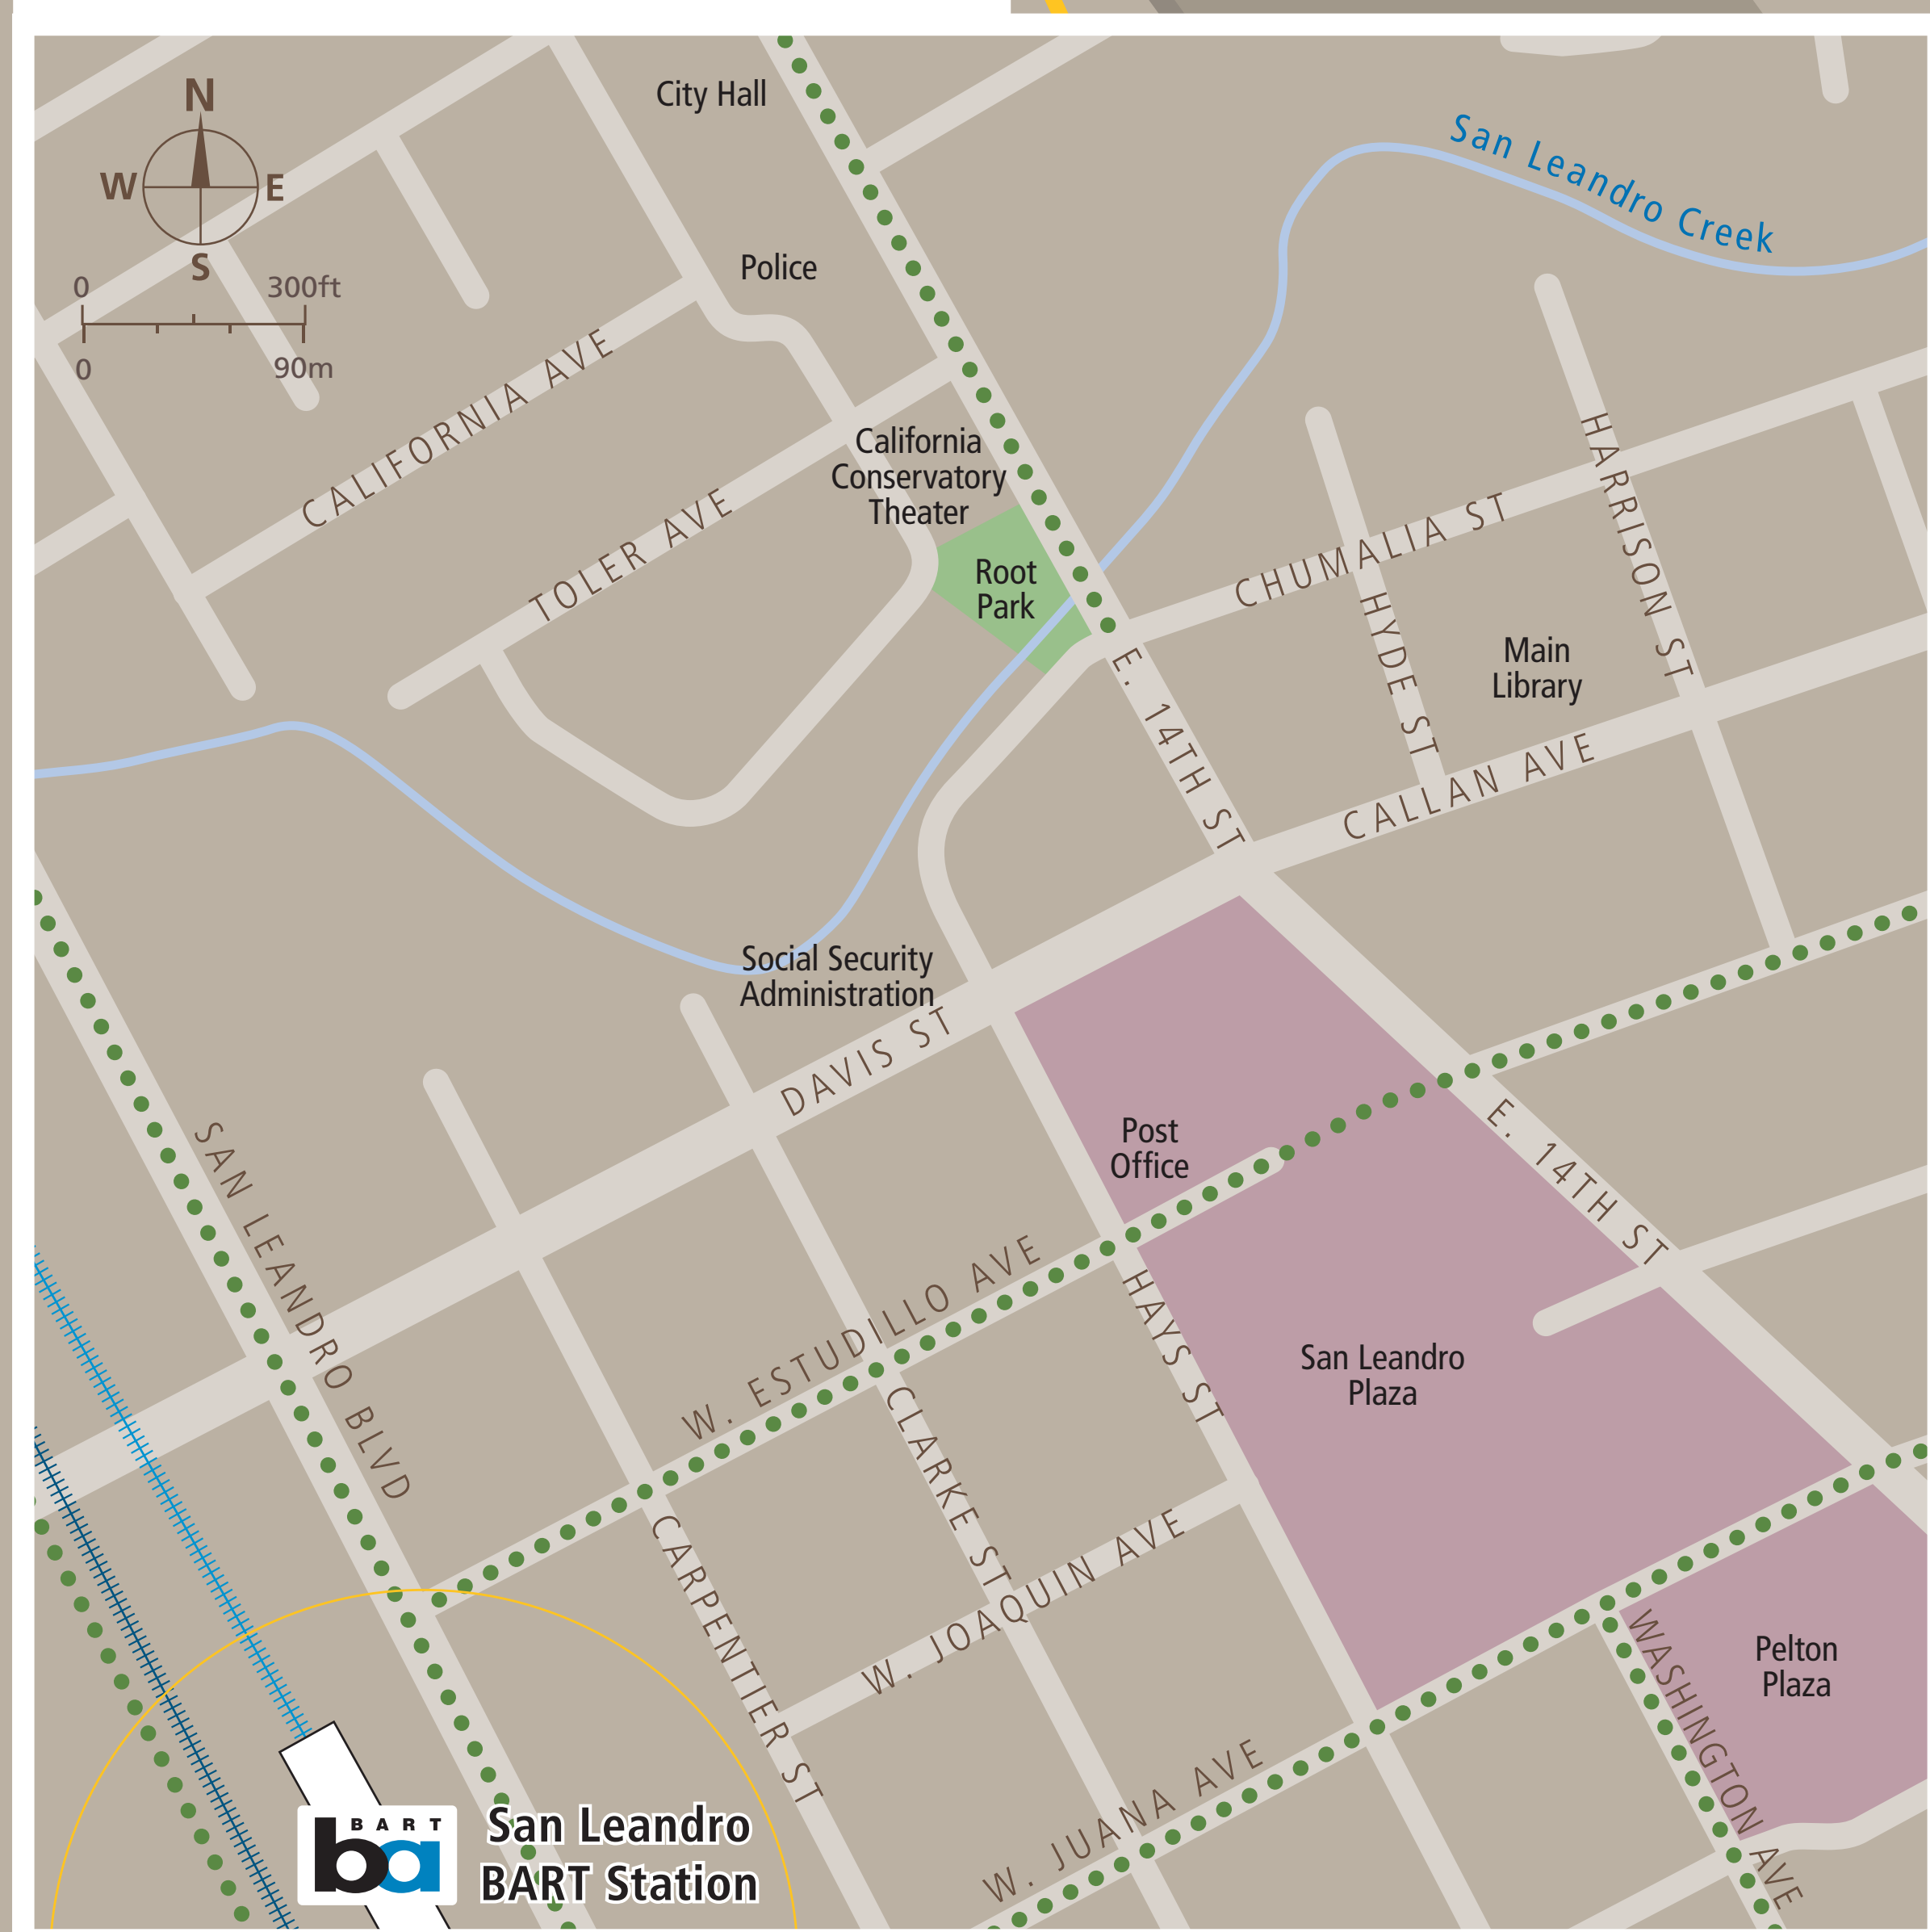

Transit Stops

Paradas del tránsito

公車站地圖

Transit Information

San Leandro Station

San Leandro

Map Key

- You Are Here
- 3-Minute Walk
  500ft/150m Radius
- Transit Information
- BART Train
- Bus
- Transit Stop
- Bicycle Lockers
- Bicycle Parking
- Bicycle Routes
- Elevator
- Escalator
- Parking
- Passenger Pick-up/Drop-off
- Restrooms
- Stairs
- Station Agent Booth
- Taxi Stand
- Ticket Vending:
  - Clipper/BART Tickets
  - Addfare
  - Wheelchair Accessible

Transit Lines

- AC Transit Buses
- **Local Bus Lines**
  - 1T Downtown Oakland
  - 9 Union City BART
  - 28 Hayward BART
  - 34 Foothill Square
  - 34 Hayward BART
  - 35 Foothill Square
  - 35 Bay Fair BART
- **All Nighter Bus Lines (Approx. 1 am–5 am)**
  - 801 Fremont BART
- LINKS Shuttle (free)
  - NL North Loop
  - SL South Loop
- FLEX Shuttle (enrollment required)
- Shuttle North Route

To Main Library

To Post Office

Downtown Map

Call 511 | 511.org