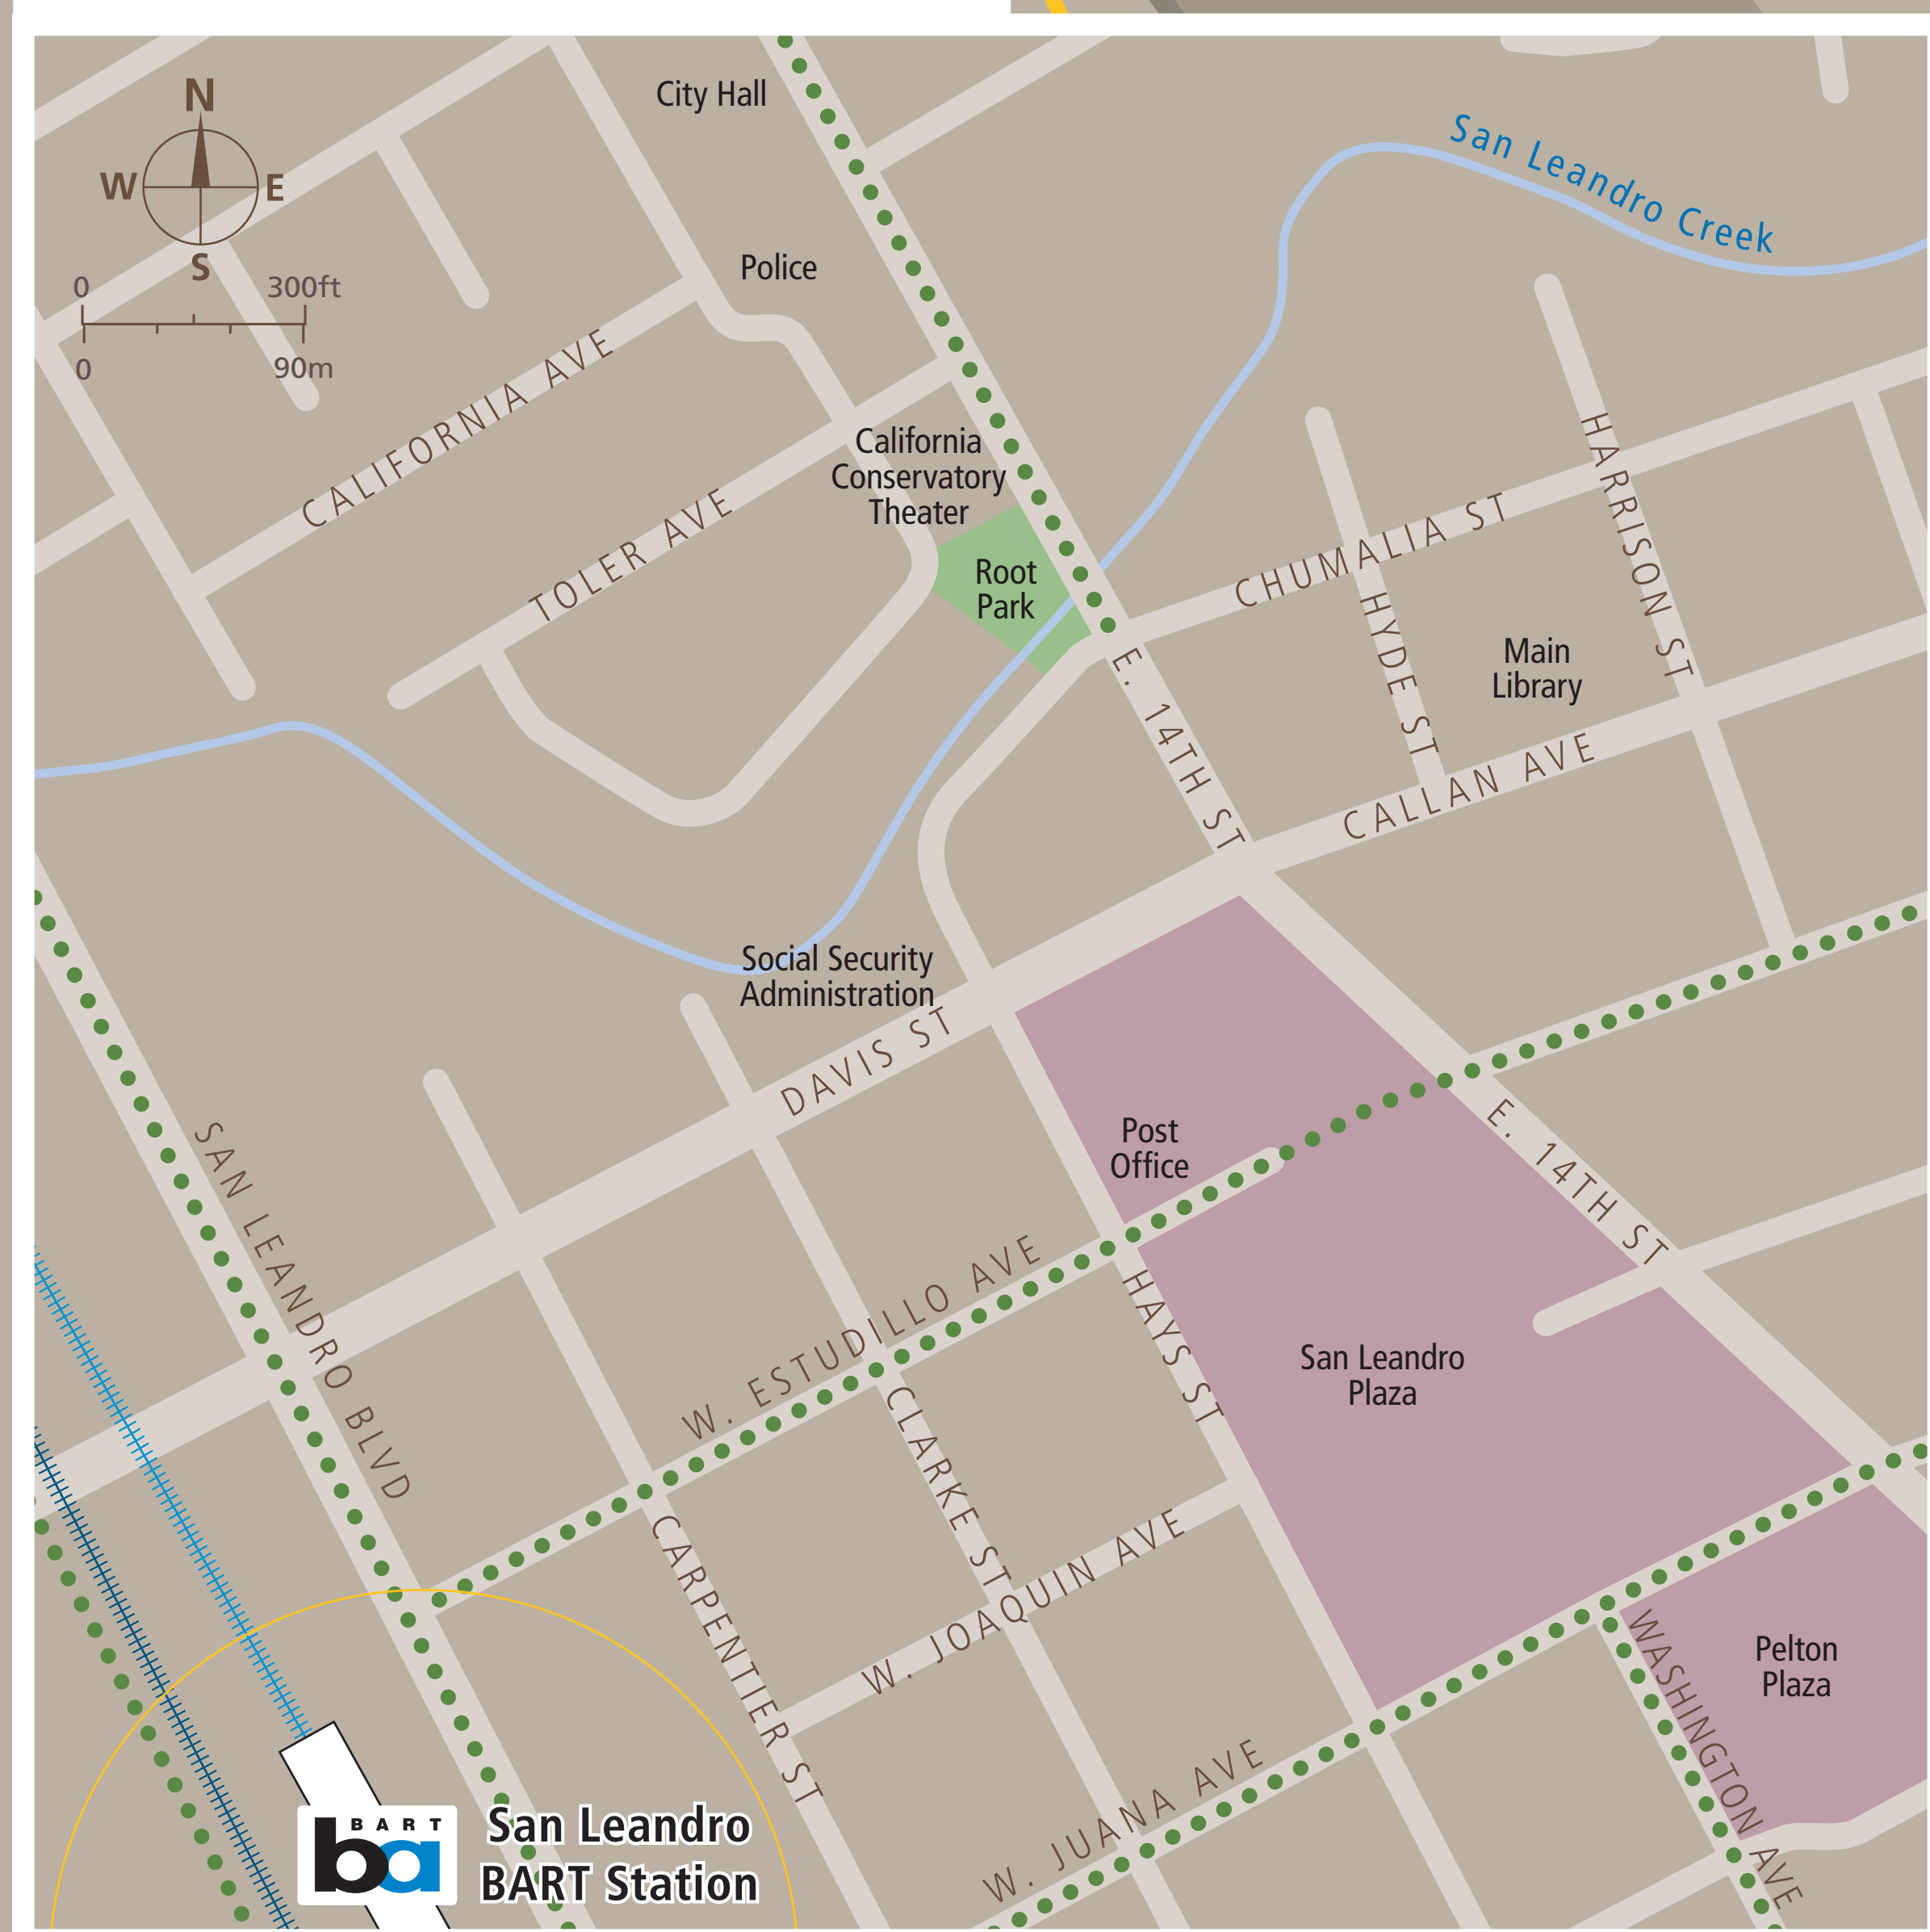

Transit Stops

Paradas del tránsito

公車站地圖

Transit Information

San Leandro Station

San Leandro

Map Key

- You Are Here
- 3-Minute Walk
  500ft/150m Radius
- Transit Information
- BART Train
- Bus
- Transit Stop
- Bicycle Lockers
- Bicycle Parking
- Bicycle Routes
- Elevator
- Escalator
- Parking
- Passenger Pick-up/Drop-off
- Restrooms
- Stairs
- Station Agent Booth
- Taxi Stand
- Ticket Vending:
  - Clipper/BART Tickets
  - Addfare
  - Wheelchair Accessible

Transit Lines

- AC Transit Buses
- **Local Bus Lines**
  - 1T Downtown Oakland
  - 10 Bay Fair BART & Hayward BART
  - 28 Hayward BART
  - 34 Foothill Square
  - 34 Hayward BART
  - 35 Foothill Square
  - 35 Bay Fair BART
- **All Nighter Bus Lines (Approx. 1 am–5 am)**
  - 801 Fremont BART
- LINKS Shuttle (free)
  - NL North Loop
  - SL South Loop
- FLEX Shuttle (enrollment required)
- Shuttle North Route

To Main Library

To Post Office

Downtown Map

Call 511 | 511.org