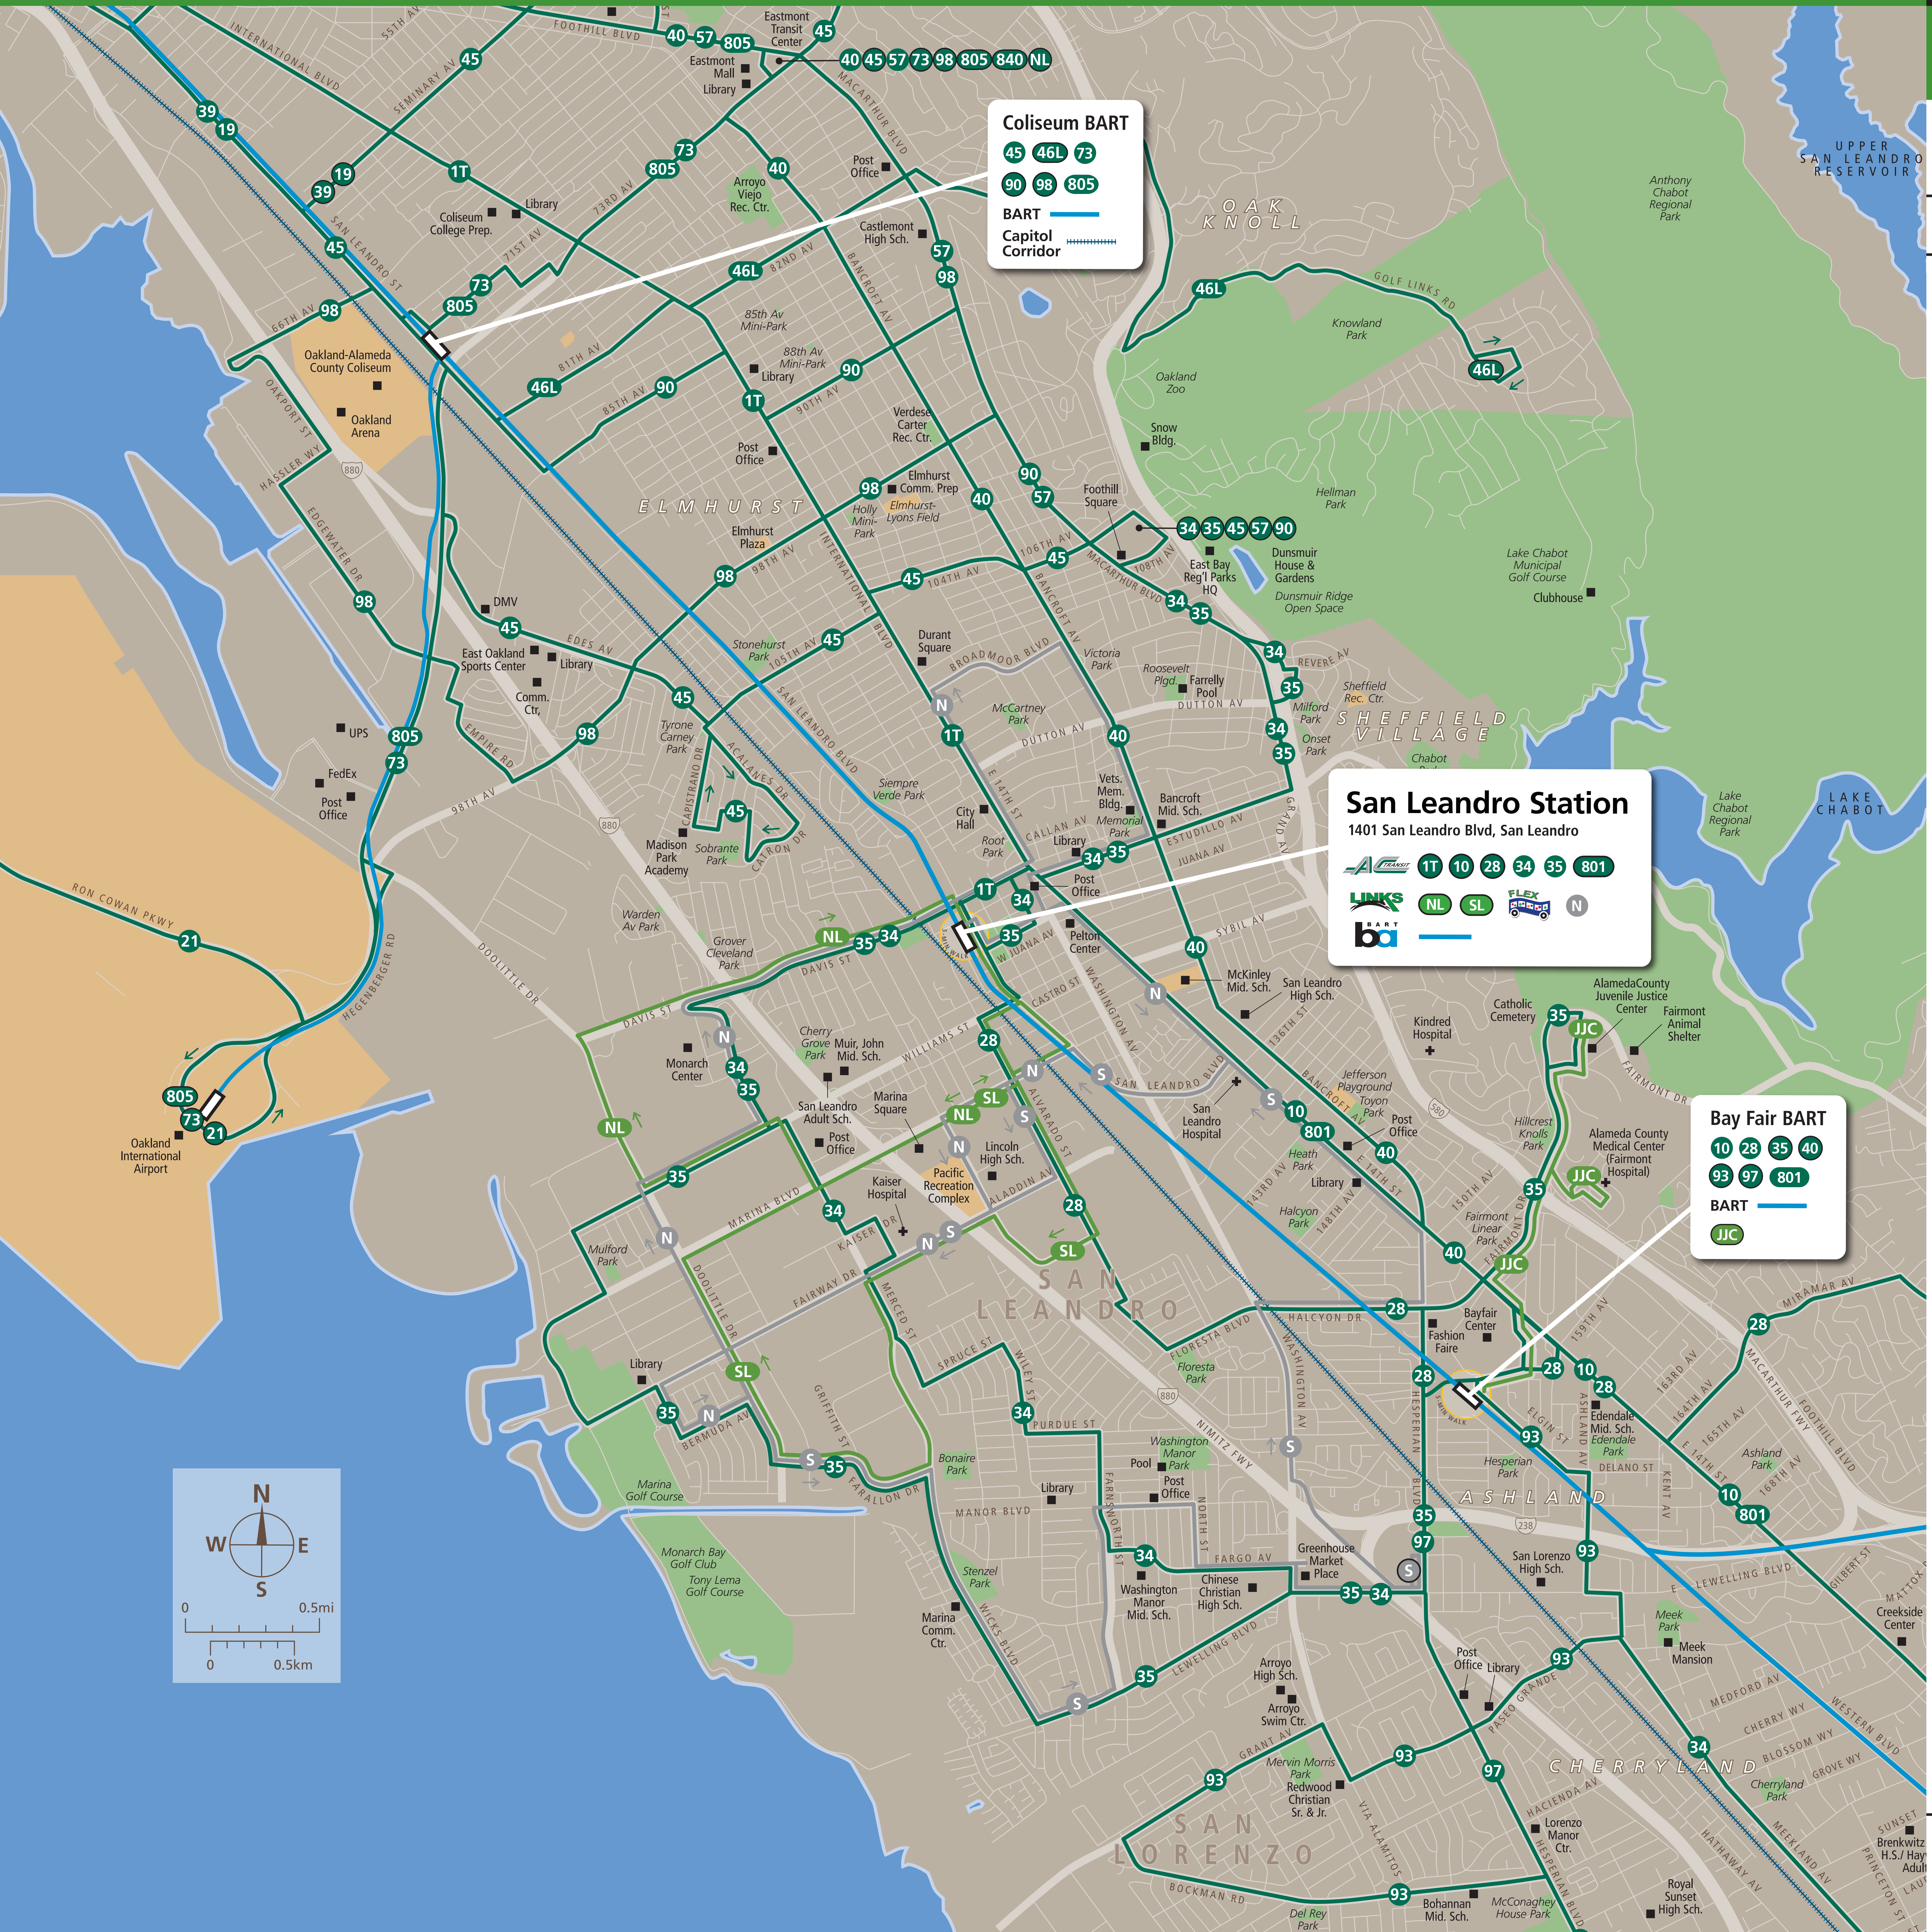

Transit Routes

Rutas del tránsito

公車路線圖

Transit Information

San Leandro Station

San Leandro

Map Key

- You Are Here
- BART
- Amtrak
- AC Transit
- Alameda County SustainAbility Shuttle
- CSUEB Shuttle
- FLEX Shuttle
- LINKS Shuttle
- Route Terminus

Coliseum BART

45 46L 73
90 98 805

BART ———
Capitol Corridor - - - - -

San Leandro Station
1401 San Leandro Blvd, San Leandro

AC Transit 1T 10 28 34 35 801
LINKS NL SL
BART ba

Bay Fair BART

10 28 35 40
93 97 801

BART ———
JJC

Call 511 | 511.org