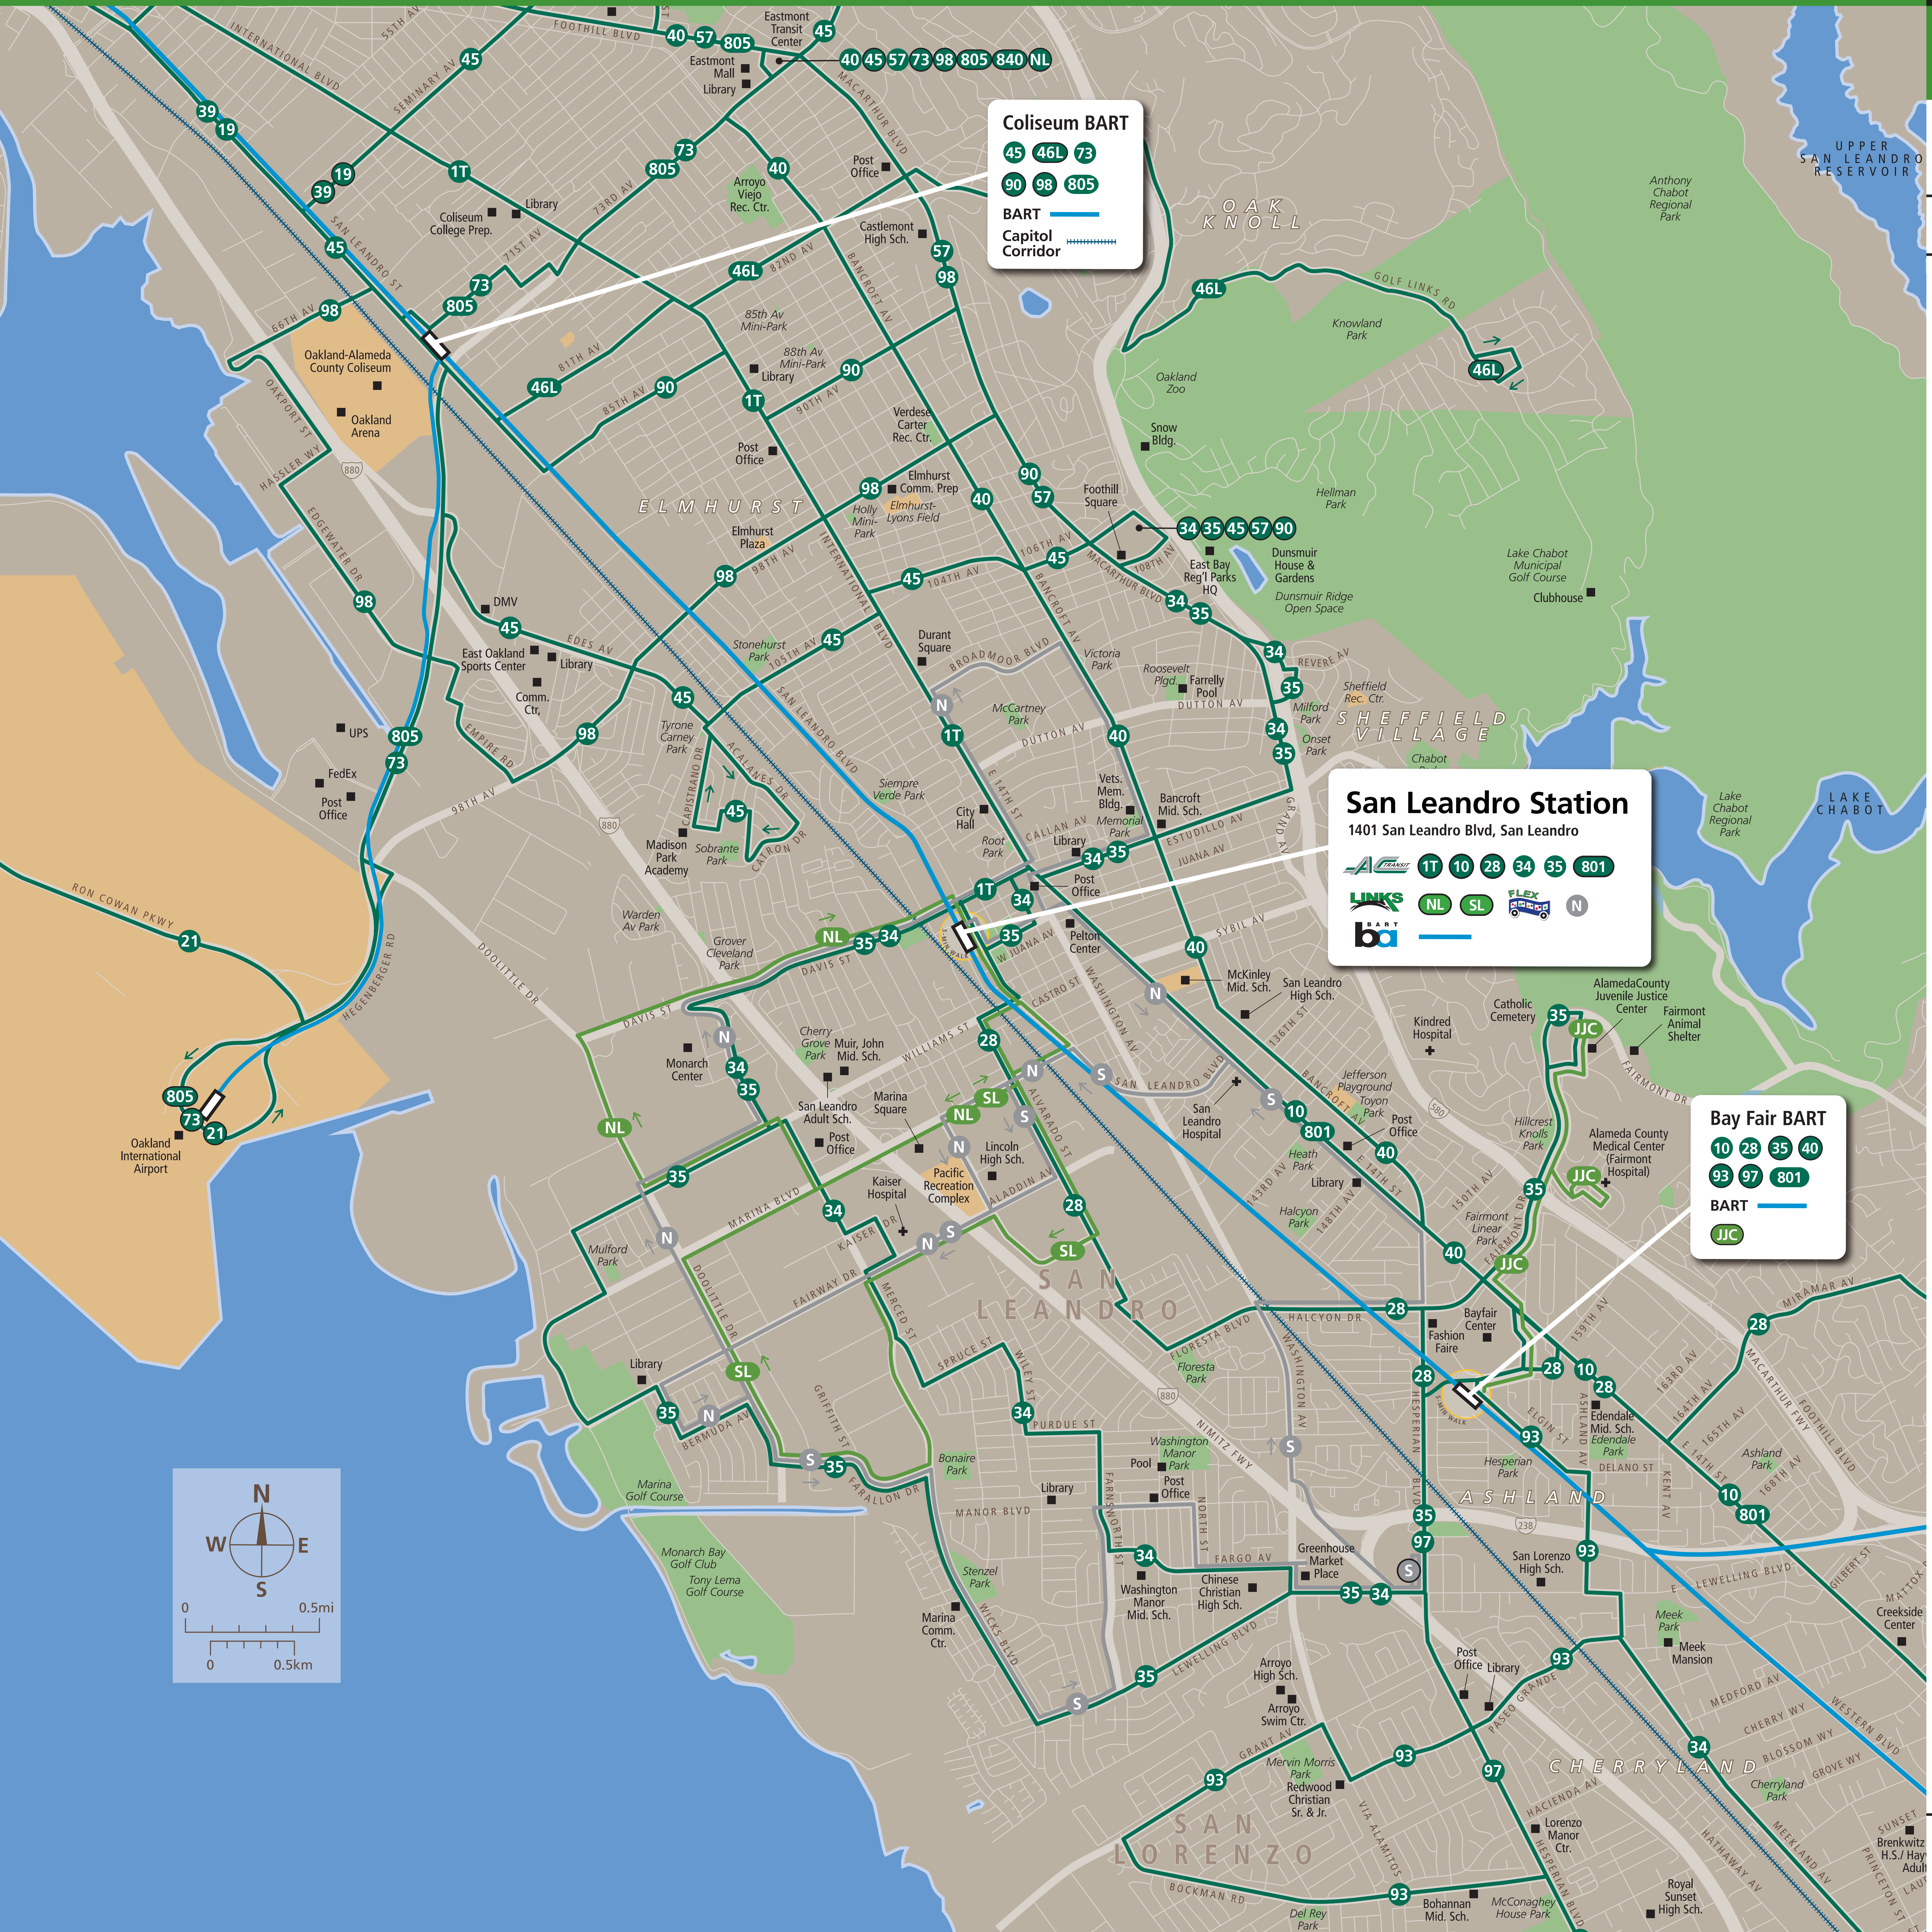

Transit Routes

Rutas del tránsito

公車路線圖

Transit Information

San Leandro Station

San Leandro

Map Key

- You Are Here
- BART
- Amtrak
- AC Transit
- Alameda County SustainAbility Shuttle
- CSUEB Shuttle
- FLEX Shuttle
- LINKS Shuttle
- Route Terminus

Coliseum BART

45 46L 73
90 98 805

BART

Capitol Corridor

San Leandro Station
1401 San Leandro Blvd, San Leandro

1T 10 28 34 35 801
 NL SL

Bay Fair BART

10 28 35 40
93 97 801

BART

JJC

Call 511 | 511.org