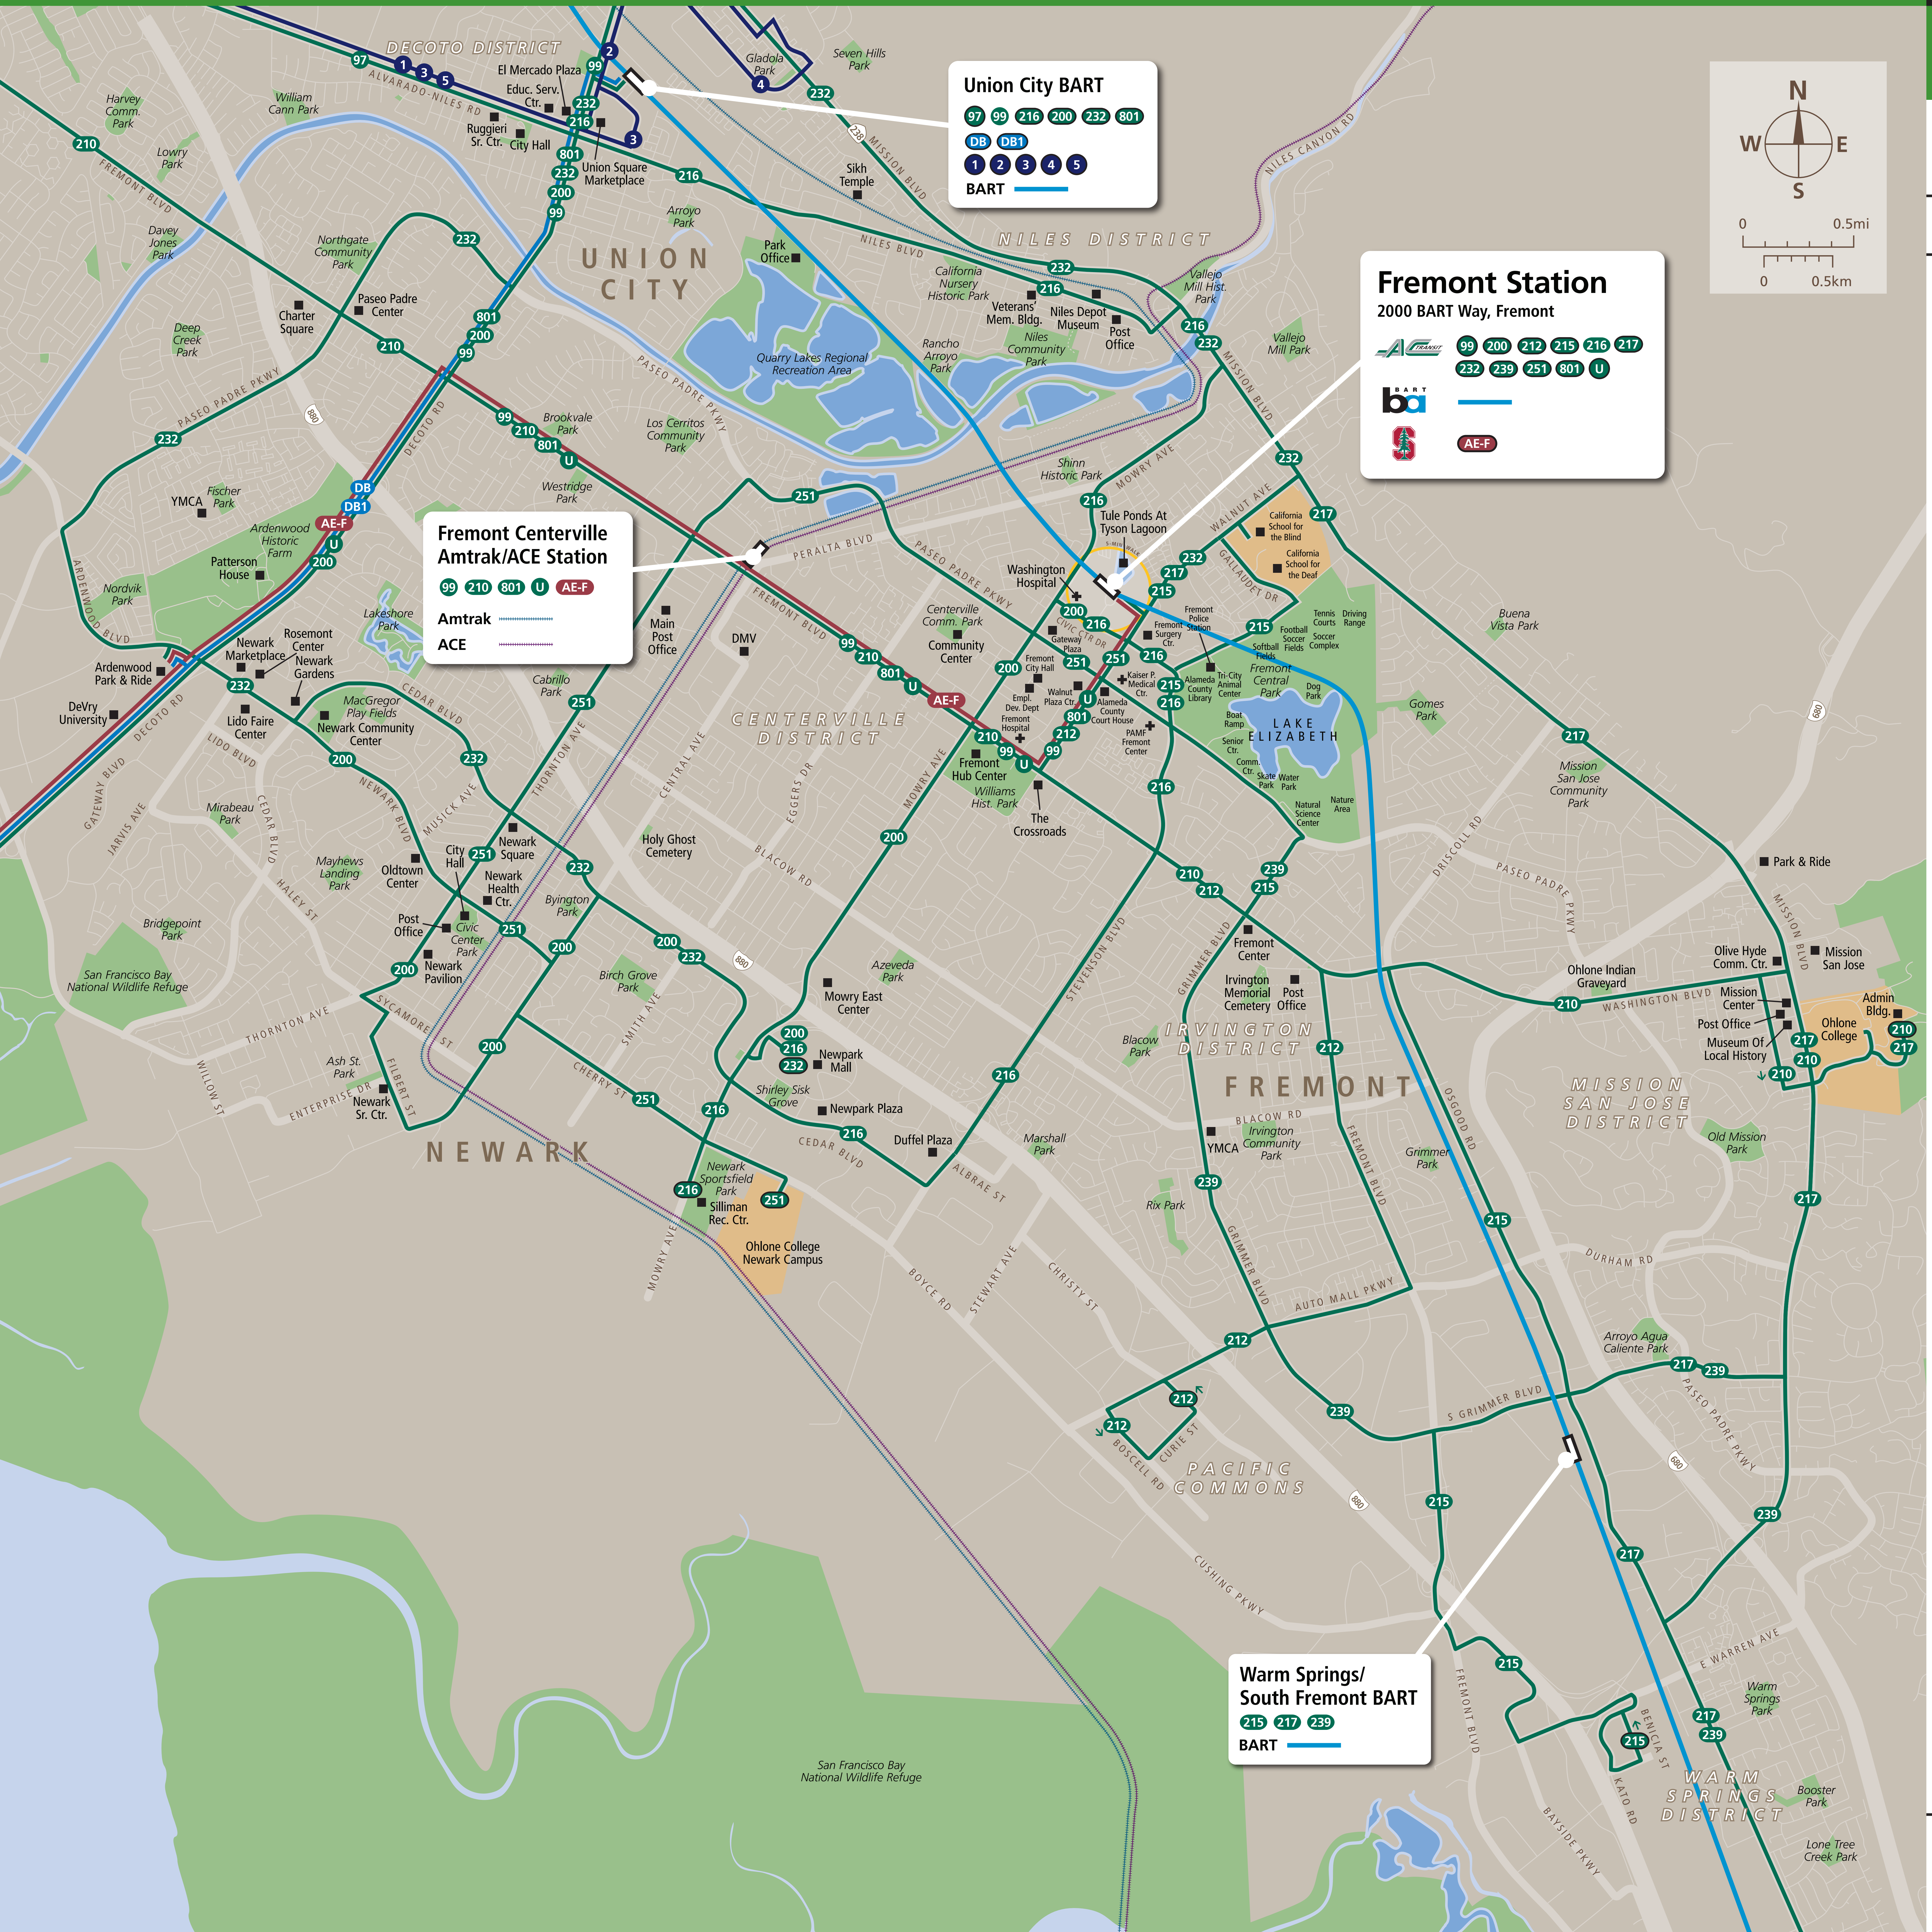

Transit Routes

Rutas del tránsito

公車路線圖

Union City BART

97 99 216 200 232 801

DB DB1

1 2 3 4 5

BART

Fremont Station
2000 BART Way, Fremont

99 200 212 215 216 217

232 239 251 801 U

AE-F

Fremont Centerville Amtrak/ACE Station

99 210 801 U AE-F

Amtrak

ACE

Warm Springs/ South Fremont BART

215 217 239

BART

Transit Information

Fremont Station

Fremont

Map Key

- You Are Here
- 5-Minute Walk 1000ft/305m Radius
- BART
- 99 AC Transit
- ACE
- Amtrak Train
- DB Dumbarton Express
- 2 Union City Transit
- AE-F Stanford Marguerite
- 99 Route Terminus

This map does not show all commuter, express, special event, or all-night routes. Service may vary with time of day or day of week. Service changes may have occurred since printing. Please consult transit agency schedule or contact 511 for more information.

Call 511 | 511.org