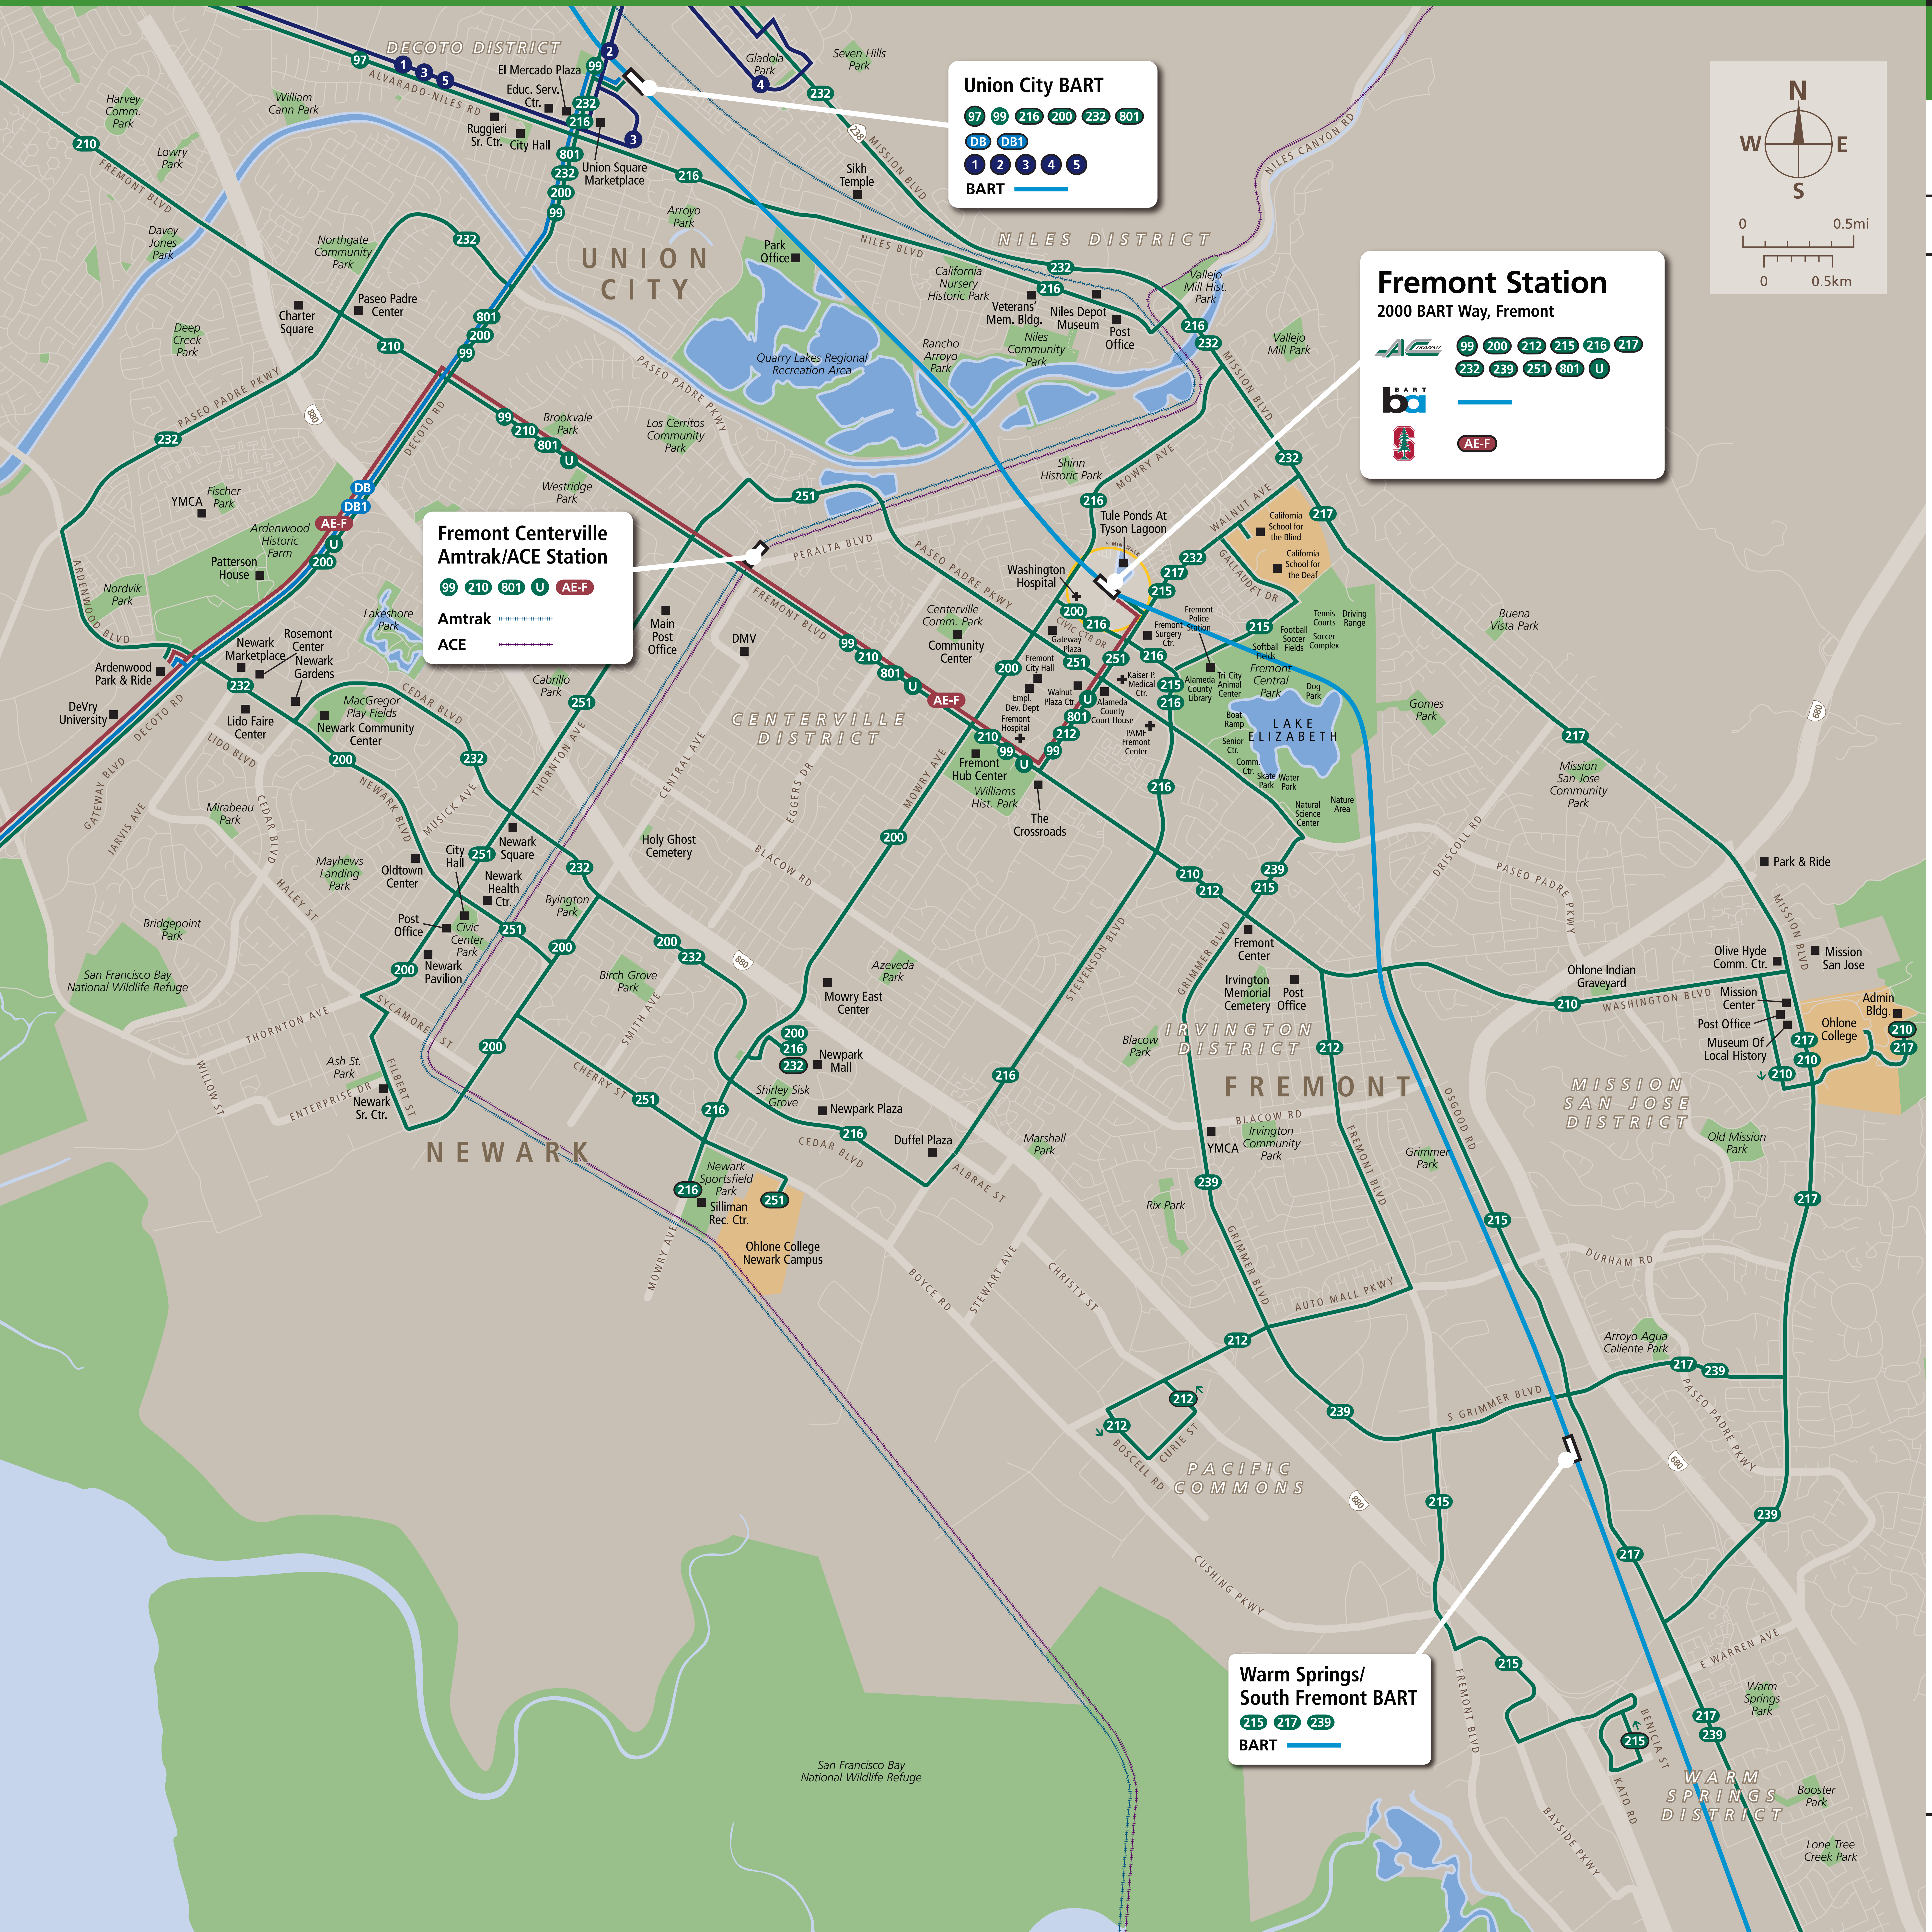

Transit Routes

Rutas del tránsito

公車路線圖

Union City BART

97 99 216 200 232 801

DB DB1

1 2 3 4 5

BART

Fremont Station
2000 BART Way, Fremont

99 200 212 215 216 217

232 239 251 801 U

BART

AE-F

Fremont Centerville Amtrak/ACE Station

99 210 801 U AE-F

Amtrak

ACE

Warm Springs/South Fremont BART

215 217 239

BART

Transit Information

Fremont Station

Fremont

Map Key

- You Are Here
- 5-Minute Walk 1000ft/305m Radius
- BART
- 99 AC Transit
- ACE
- Amtrak Train
- DB Dumbarton Express
- 2 Union City Transit
- AE-F Stanford Marguerite
- 99 Route Terminus

This map does not show all commuter, express, special event, or all-night routes. Service may vary with time of day or day of week. Service changes may have occurred since printing. Please consult transit agency schedule or contact 511 for more information.

Call 511 | 511.org