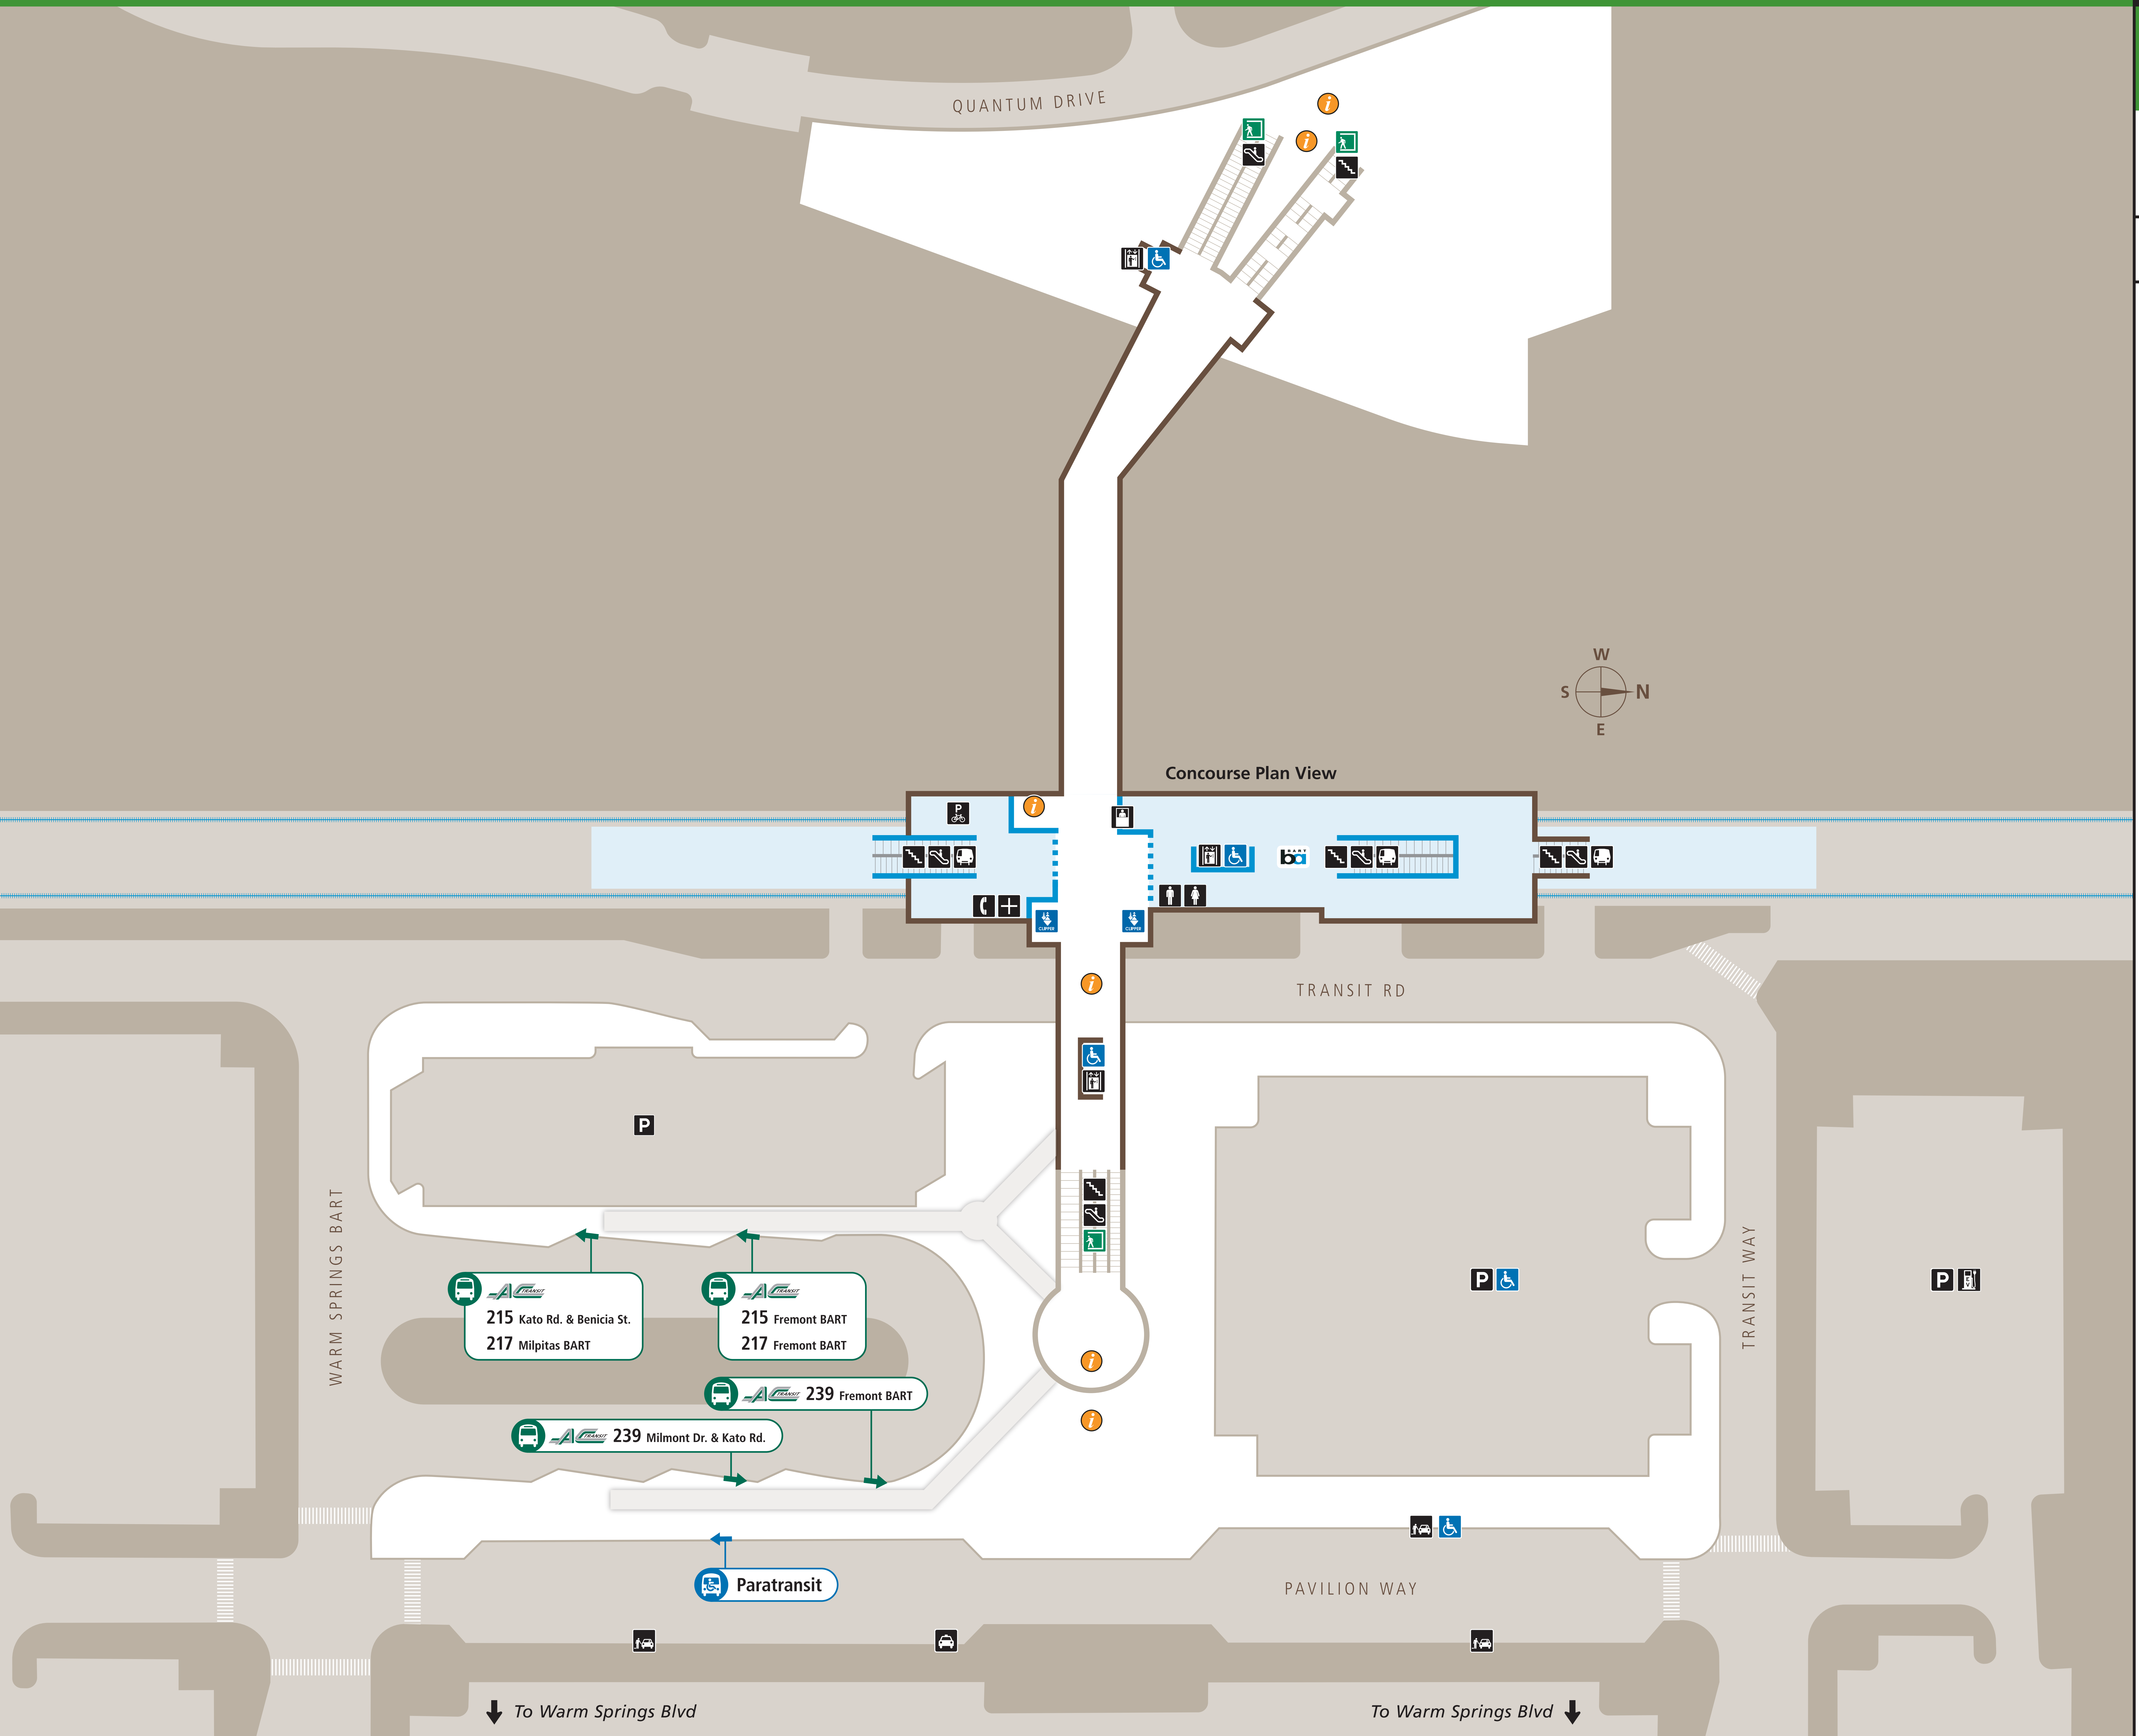

Station Map

Mapa de la estación

車站地圖

Transit Information

Warm Springs Station

Fremont

Map Key

- You Are Here
- Exit
- BART Train
- Bike Parking
- Elevator
- Escalator
- Parking
- EV Charging Station
- Restrooms
- Stairs
- Station Agent Booth
- Telephones
- **Ticket Vending:**
  - Addfare
  - Clipper/Add Cash Value
- Transit Information
- Wheelchair Accessible

Transit Lines

AC Transit	
Local Bus Lines	
215	Fremont BART
215	Kato Rd. & Benicia St.
217	Fremont BART
217	Milpitas BART
239	Fremont BART
239	Milmont Dr. & Kato Rd.

BART
Street Level /
BART Platform

Station Section View

Call 511 | 511.org

Sponsored by the Metropolitan Transportation Commission in cooperation with AC Transit. Contact us at signcomments@bayareametro.gov.

Revised March 22, 2023