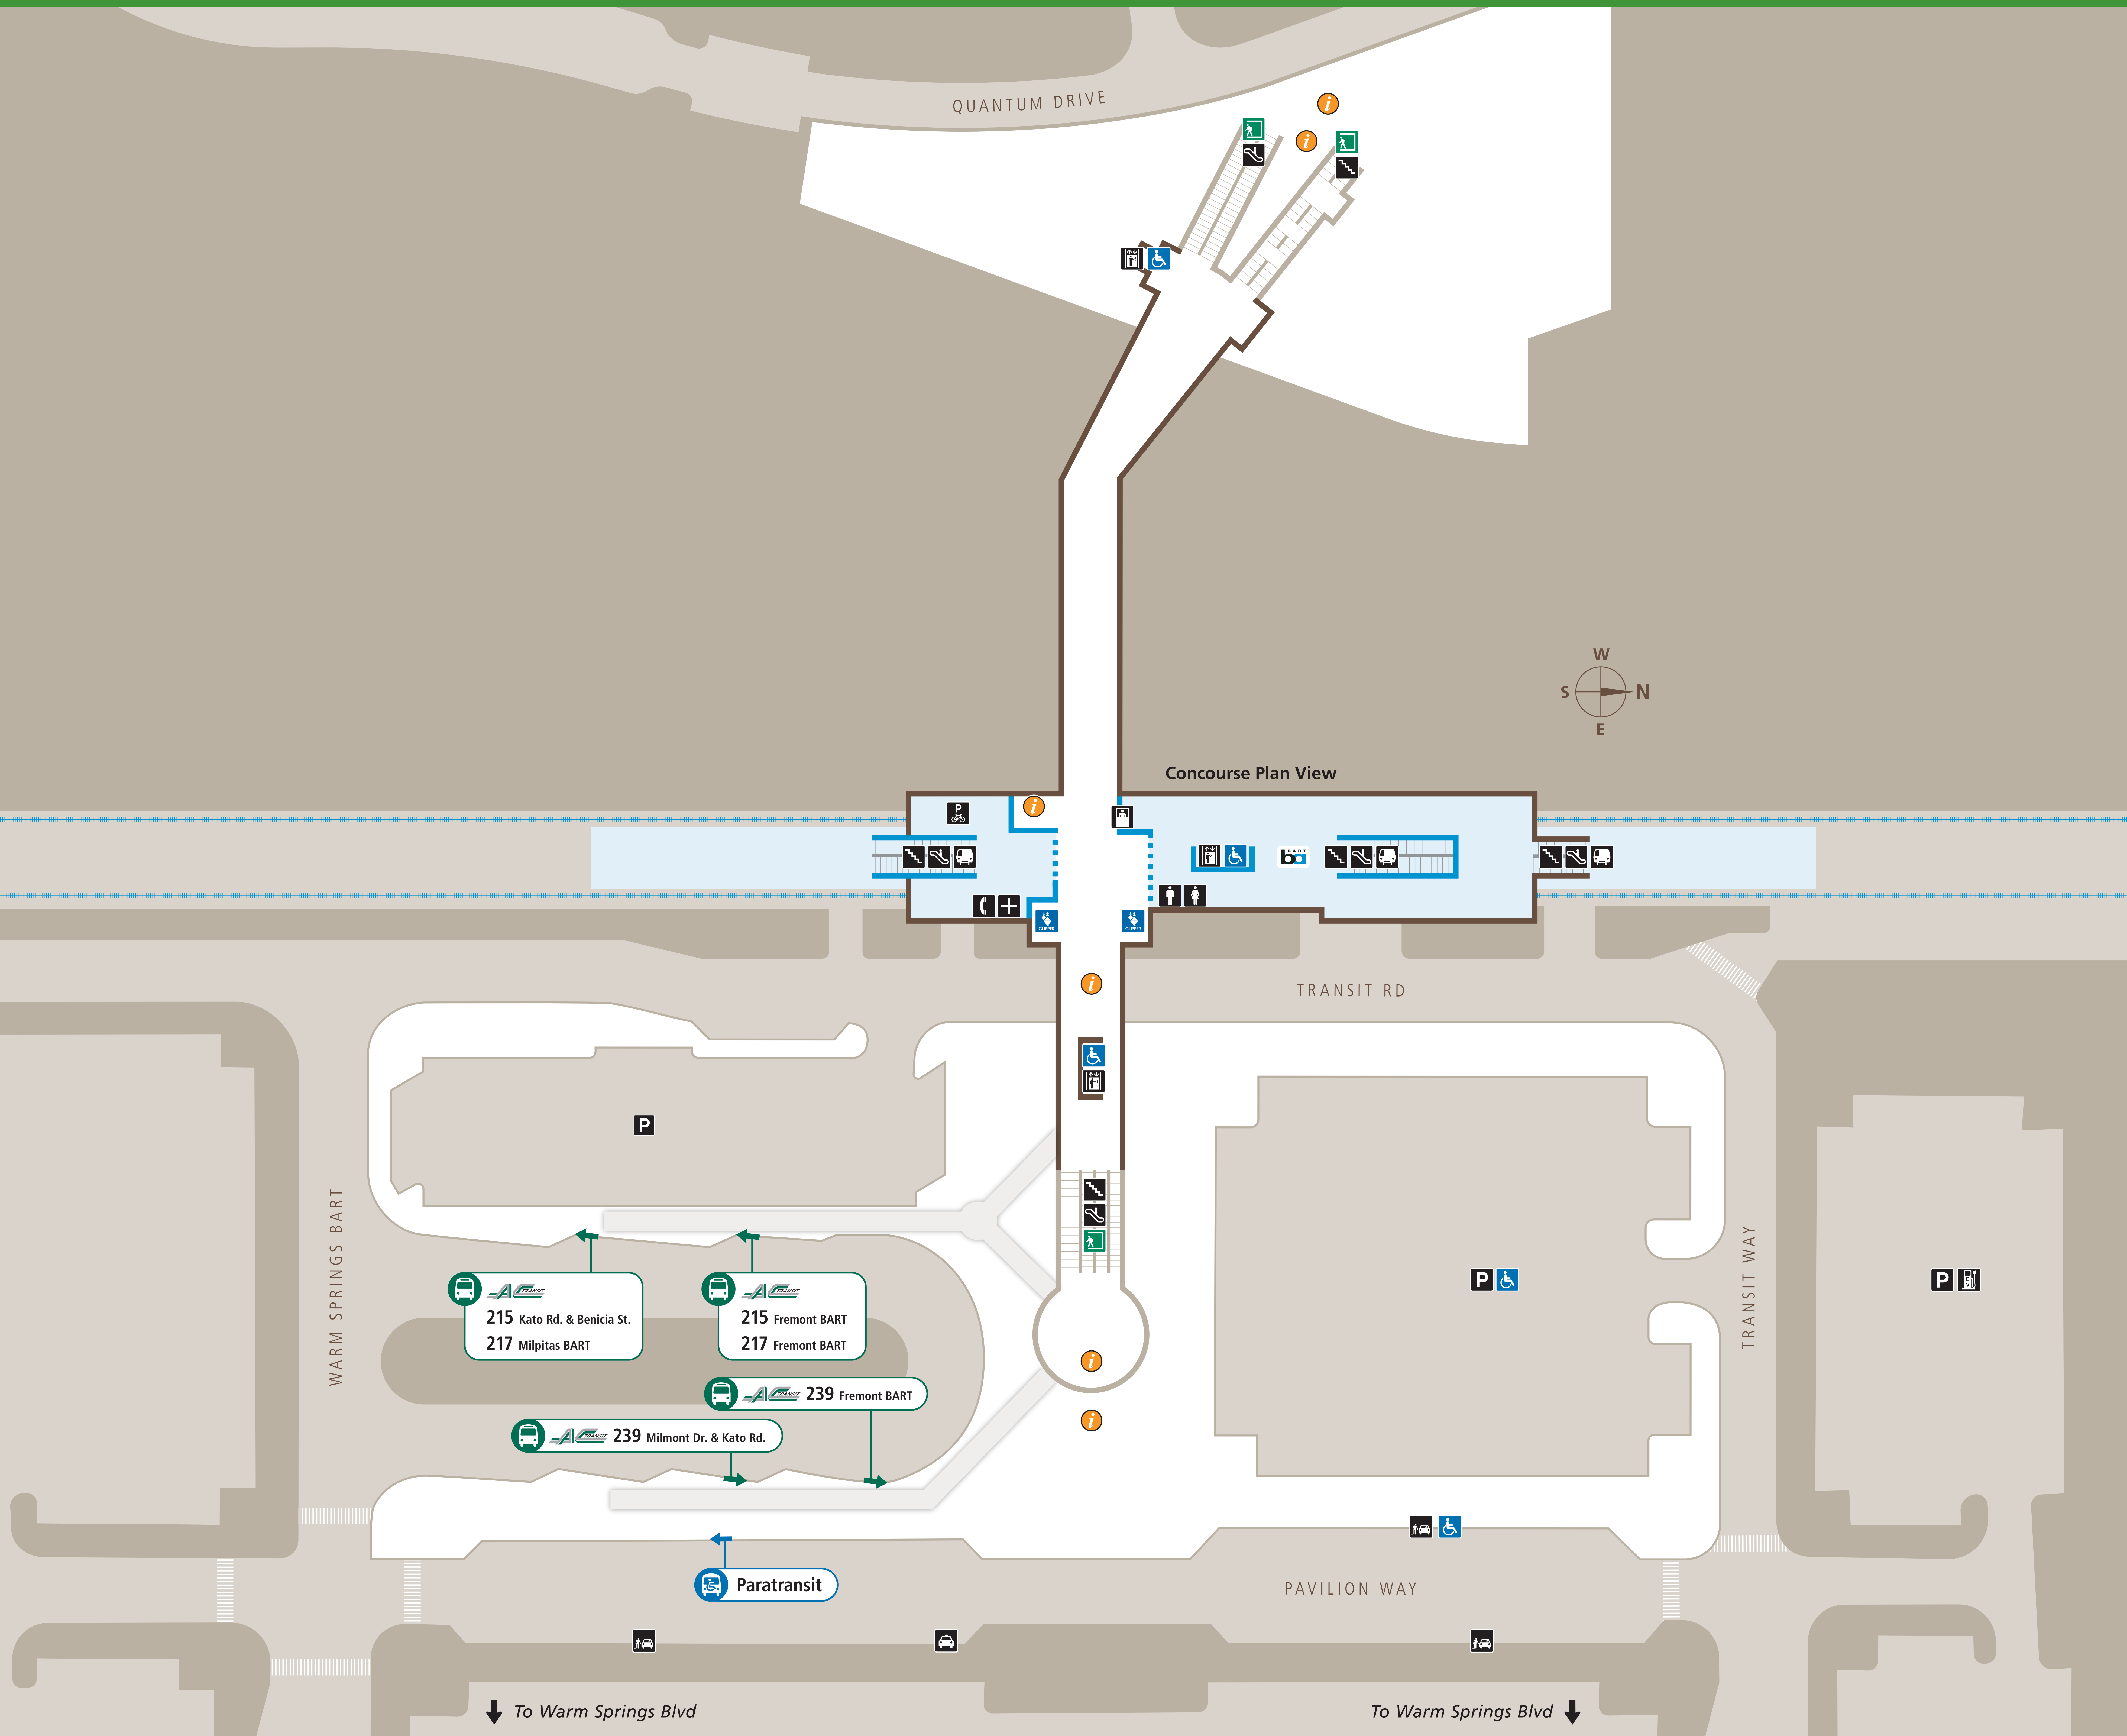

Station Map

Mapa de la estación

車站地圖

Transit Information

Warm Springs Station

Fremont

Map Key

★ You Are Here

Exit

BART Train

Bike Parking

Elevator

Escalator

Parking

EV Charging Station

Restrooms

Stairs

Station Agent Booth

Telephones

Ticket Vending:

Addfare

Clipper/Add Cash Value

Transit Information

Wheelchair Accessible

Transit Lines

AC Transit

Local Bus Lines

215 Fremont BART

215 Kato Rd. & Benicia St.

217 Fremont BART

217 Milpitas BART

239 Fremont BART

239 Milmont Dr. & Kato Rd.

Note: Service may vary with time of day or day of week. Please consult transit agency schedule or contact 511 for more information.

BART
Street Level /
BART Platform

Station Section View

511 SF Bay

Call 511 | 511.org

Revised March 22, 2023