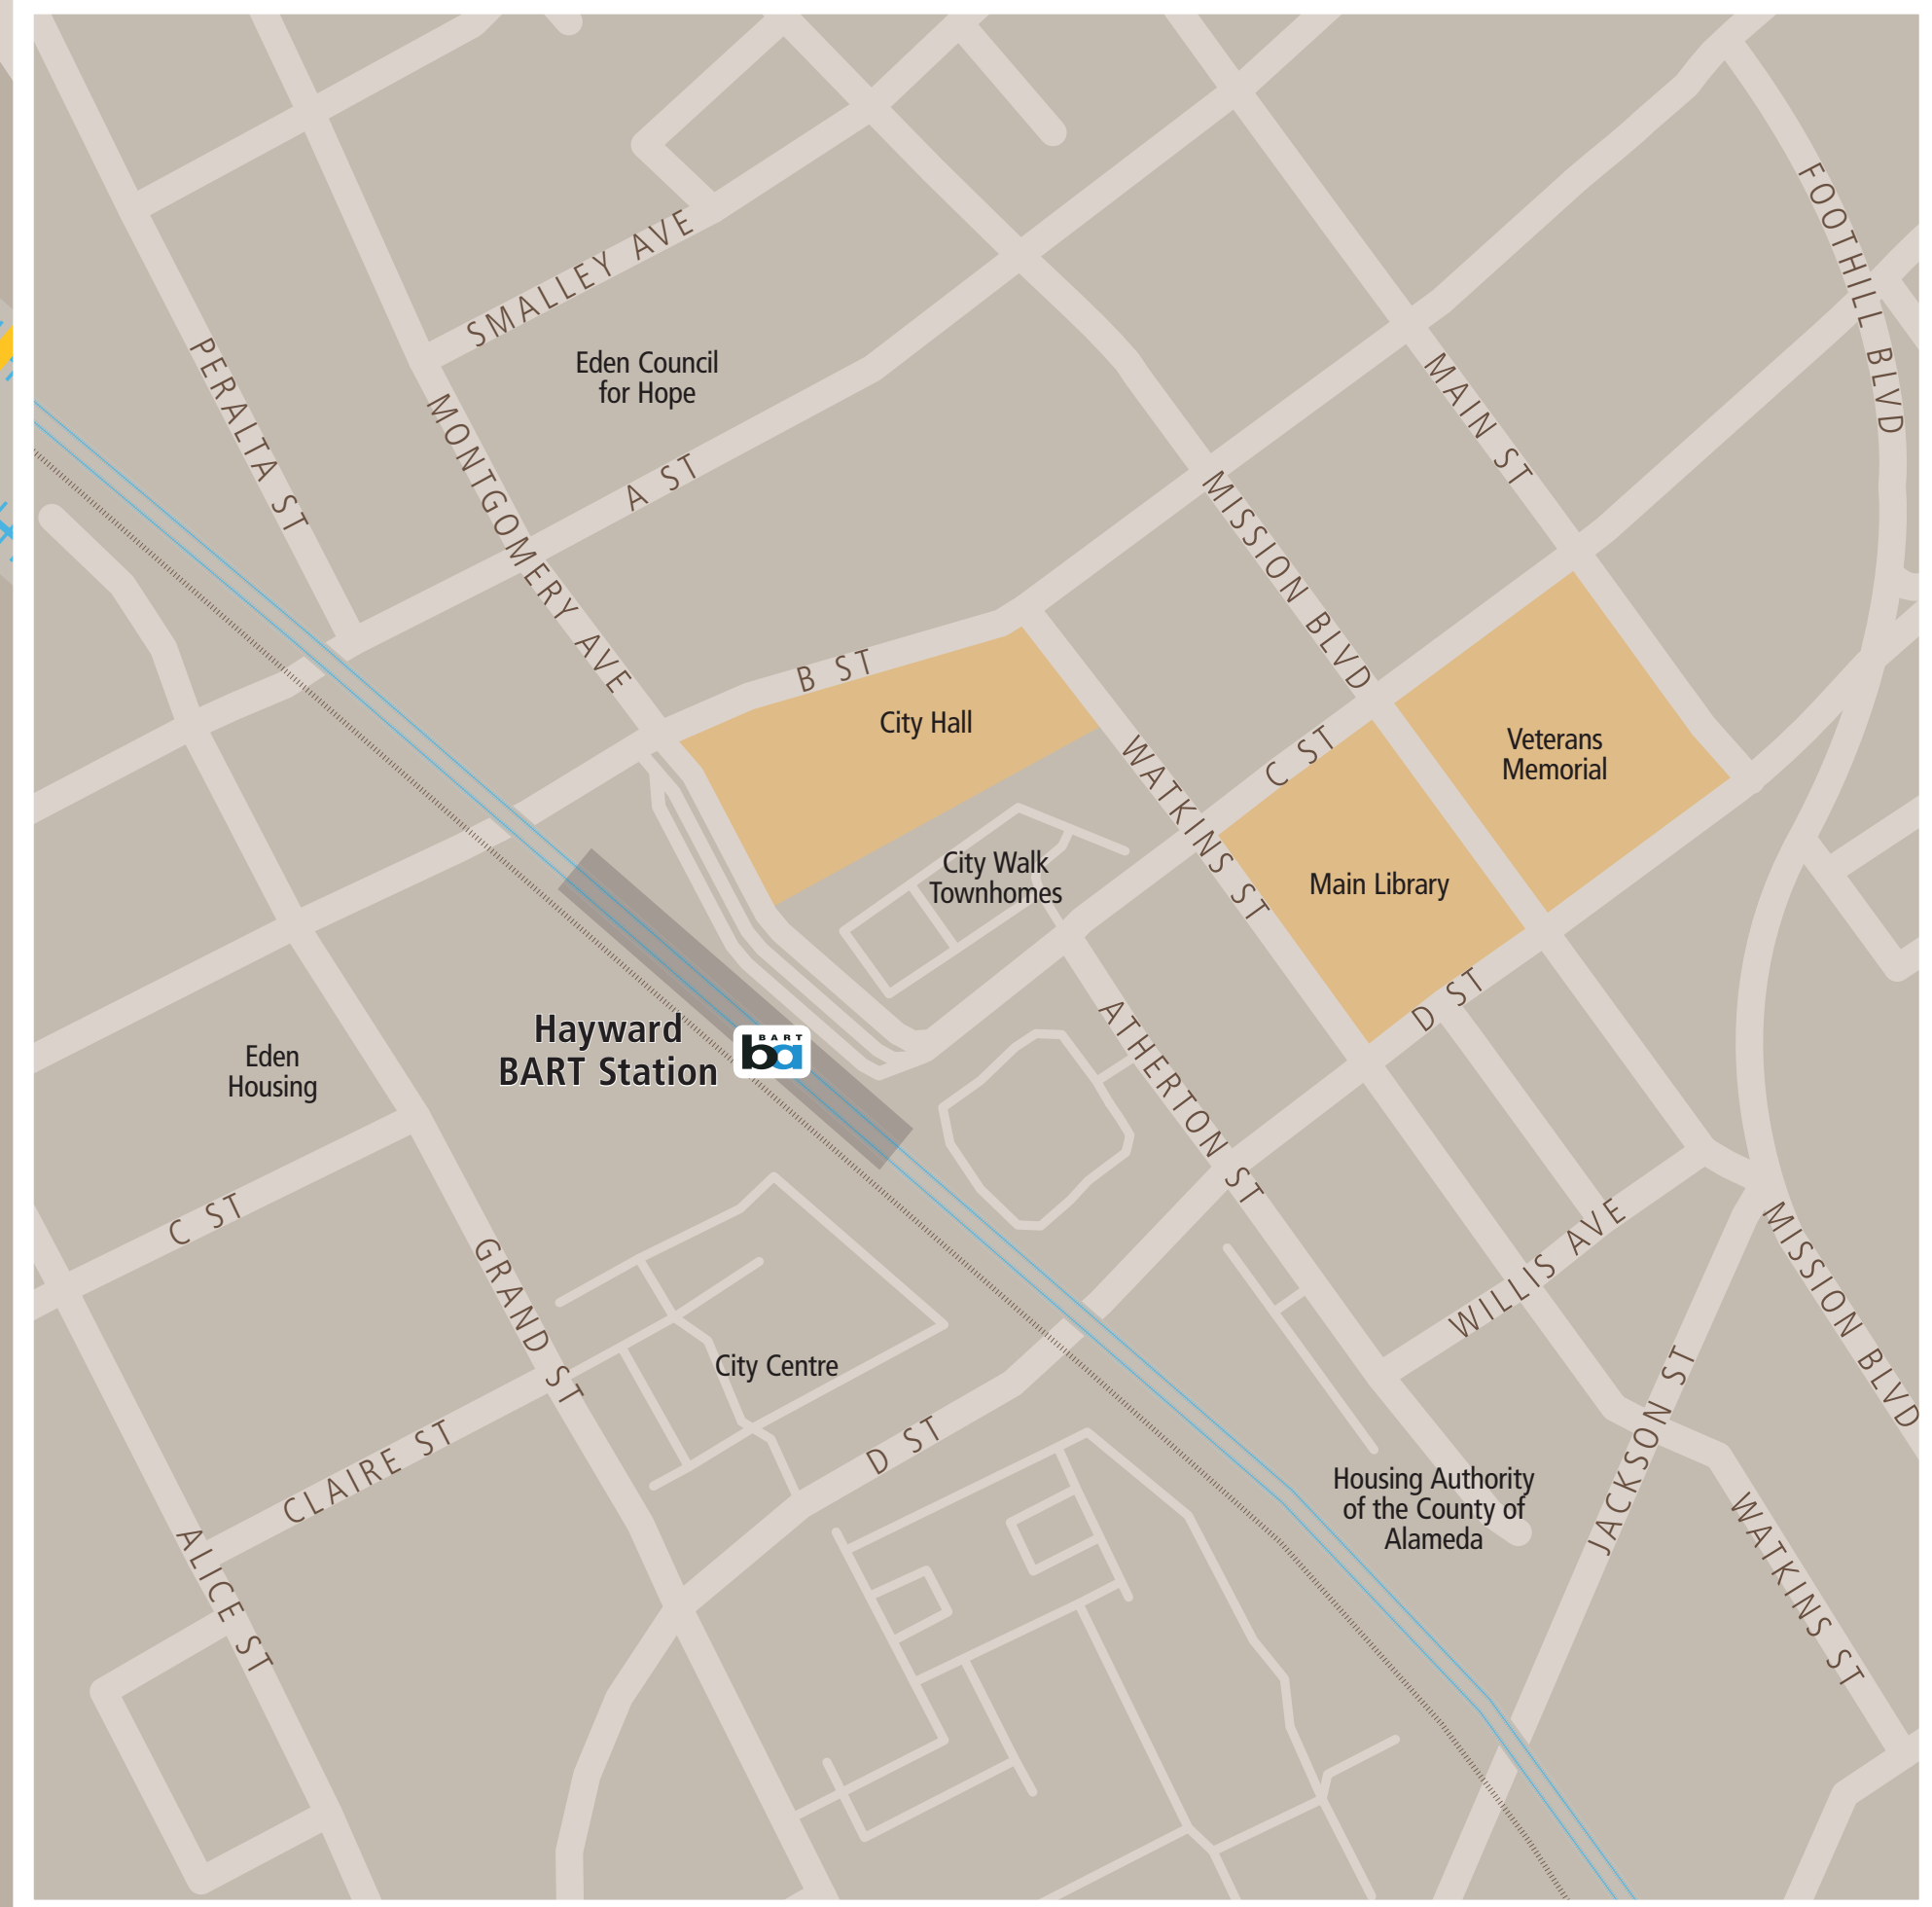

Station Area Map