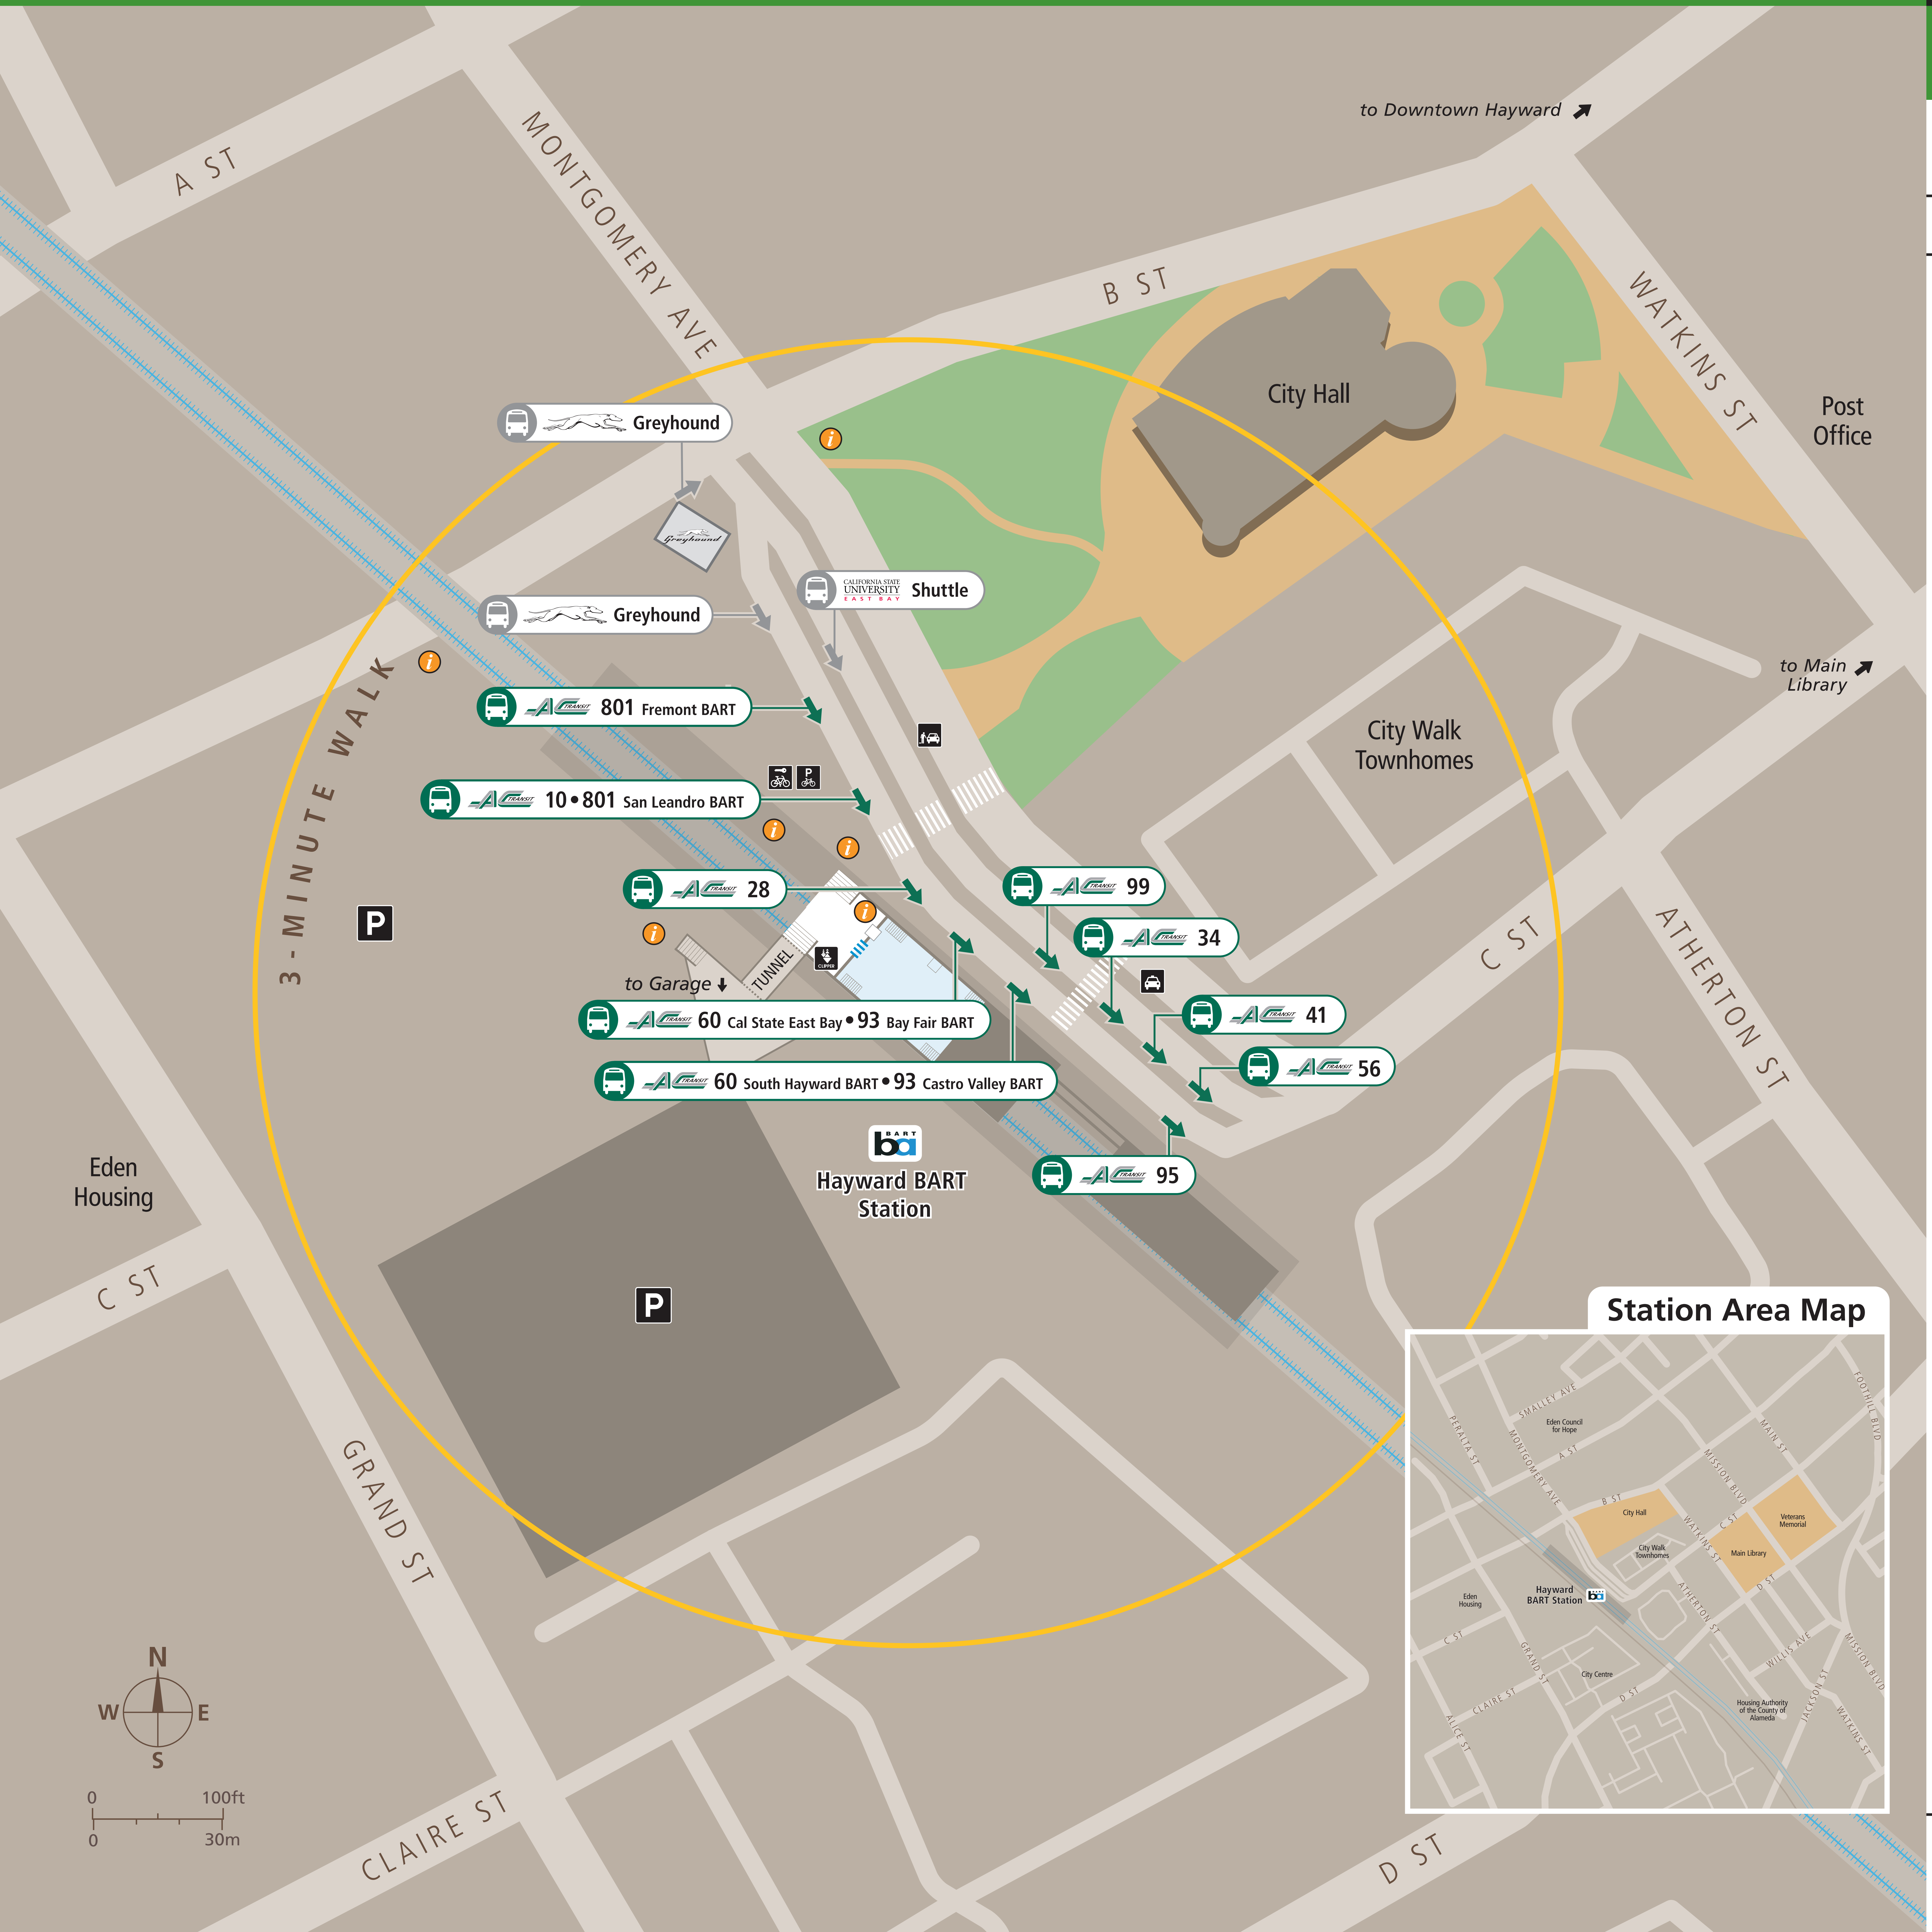

Transit Stops

Paradas del tránsito

公車站地圖

Transit Information

Hayward Station

Hayward

Map Key

- You Are Here
- 3-Minute Walk
  500ft/105m Radius
- Bus
- Transit Stop
- Bicycle Locker
- Bicycle Parking
- BART Parking
- Passenger Pick-up/Drop-off
- Taxis
- Ticket Machines/Clipper
- Transit Information

Transit Lines

AC Transit	
Local Bus Lines	
10	San Leandro BART
28	San Leandro BART
34	Foothill Square
41	Union Landing Transit Center
56	Union Landing Transit Center
60	South Hayward BART
60	Cal State East Bay
93	Bay Fair BART
93	Castro Valley BART
95	Kelly St. & Eddy St. (Fairview District)
99	Fremont BART
All Nighter Bus Lines (Approx. 1 am - 5 am)	
801	San Leandro BART
801	Fremont BART

Cal State East Bay Shuttle	
Shuttle	Hayward Hills campus, CSUEB