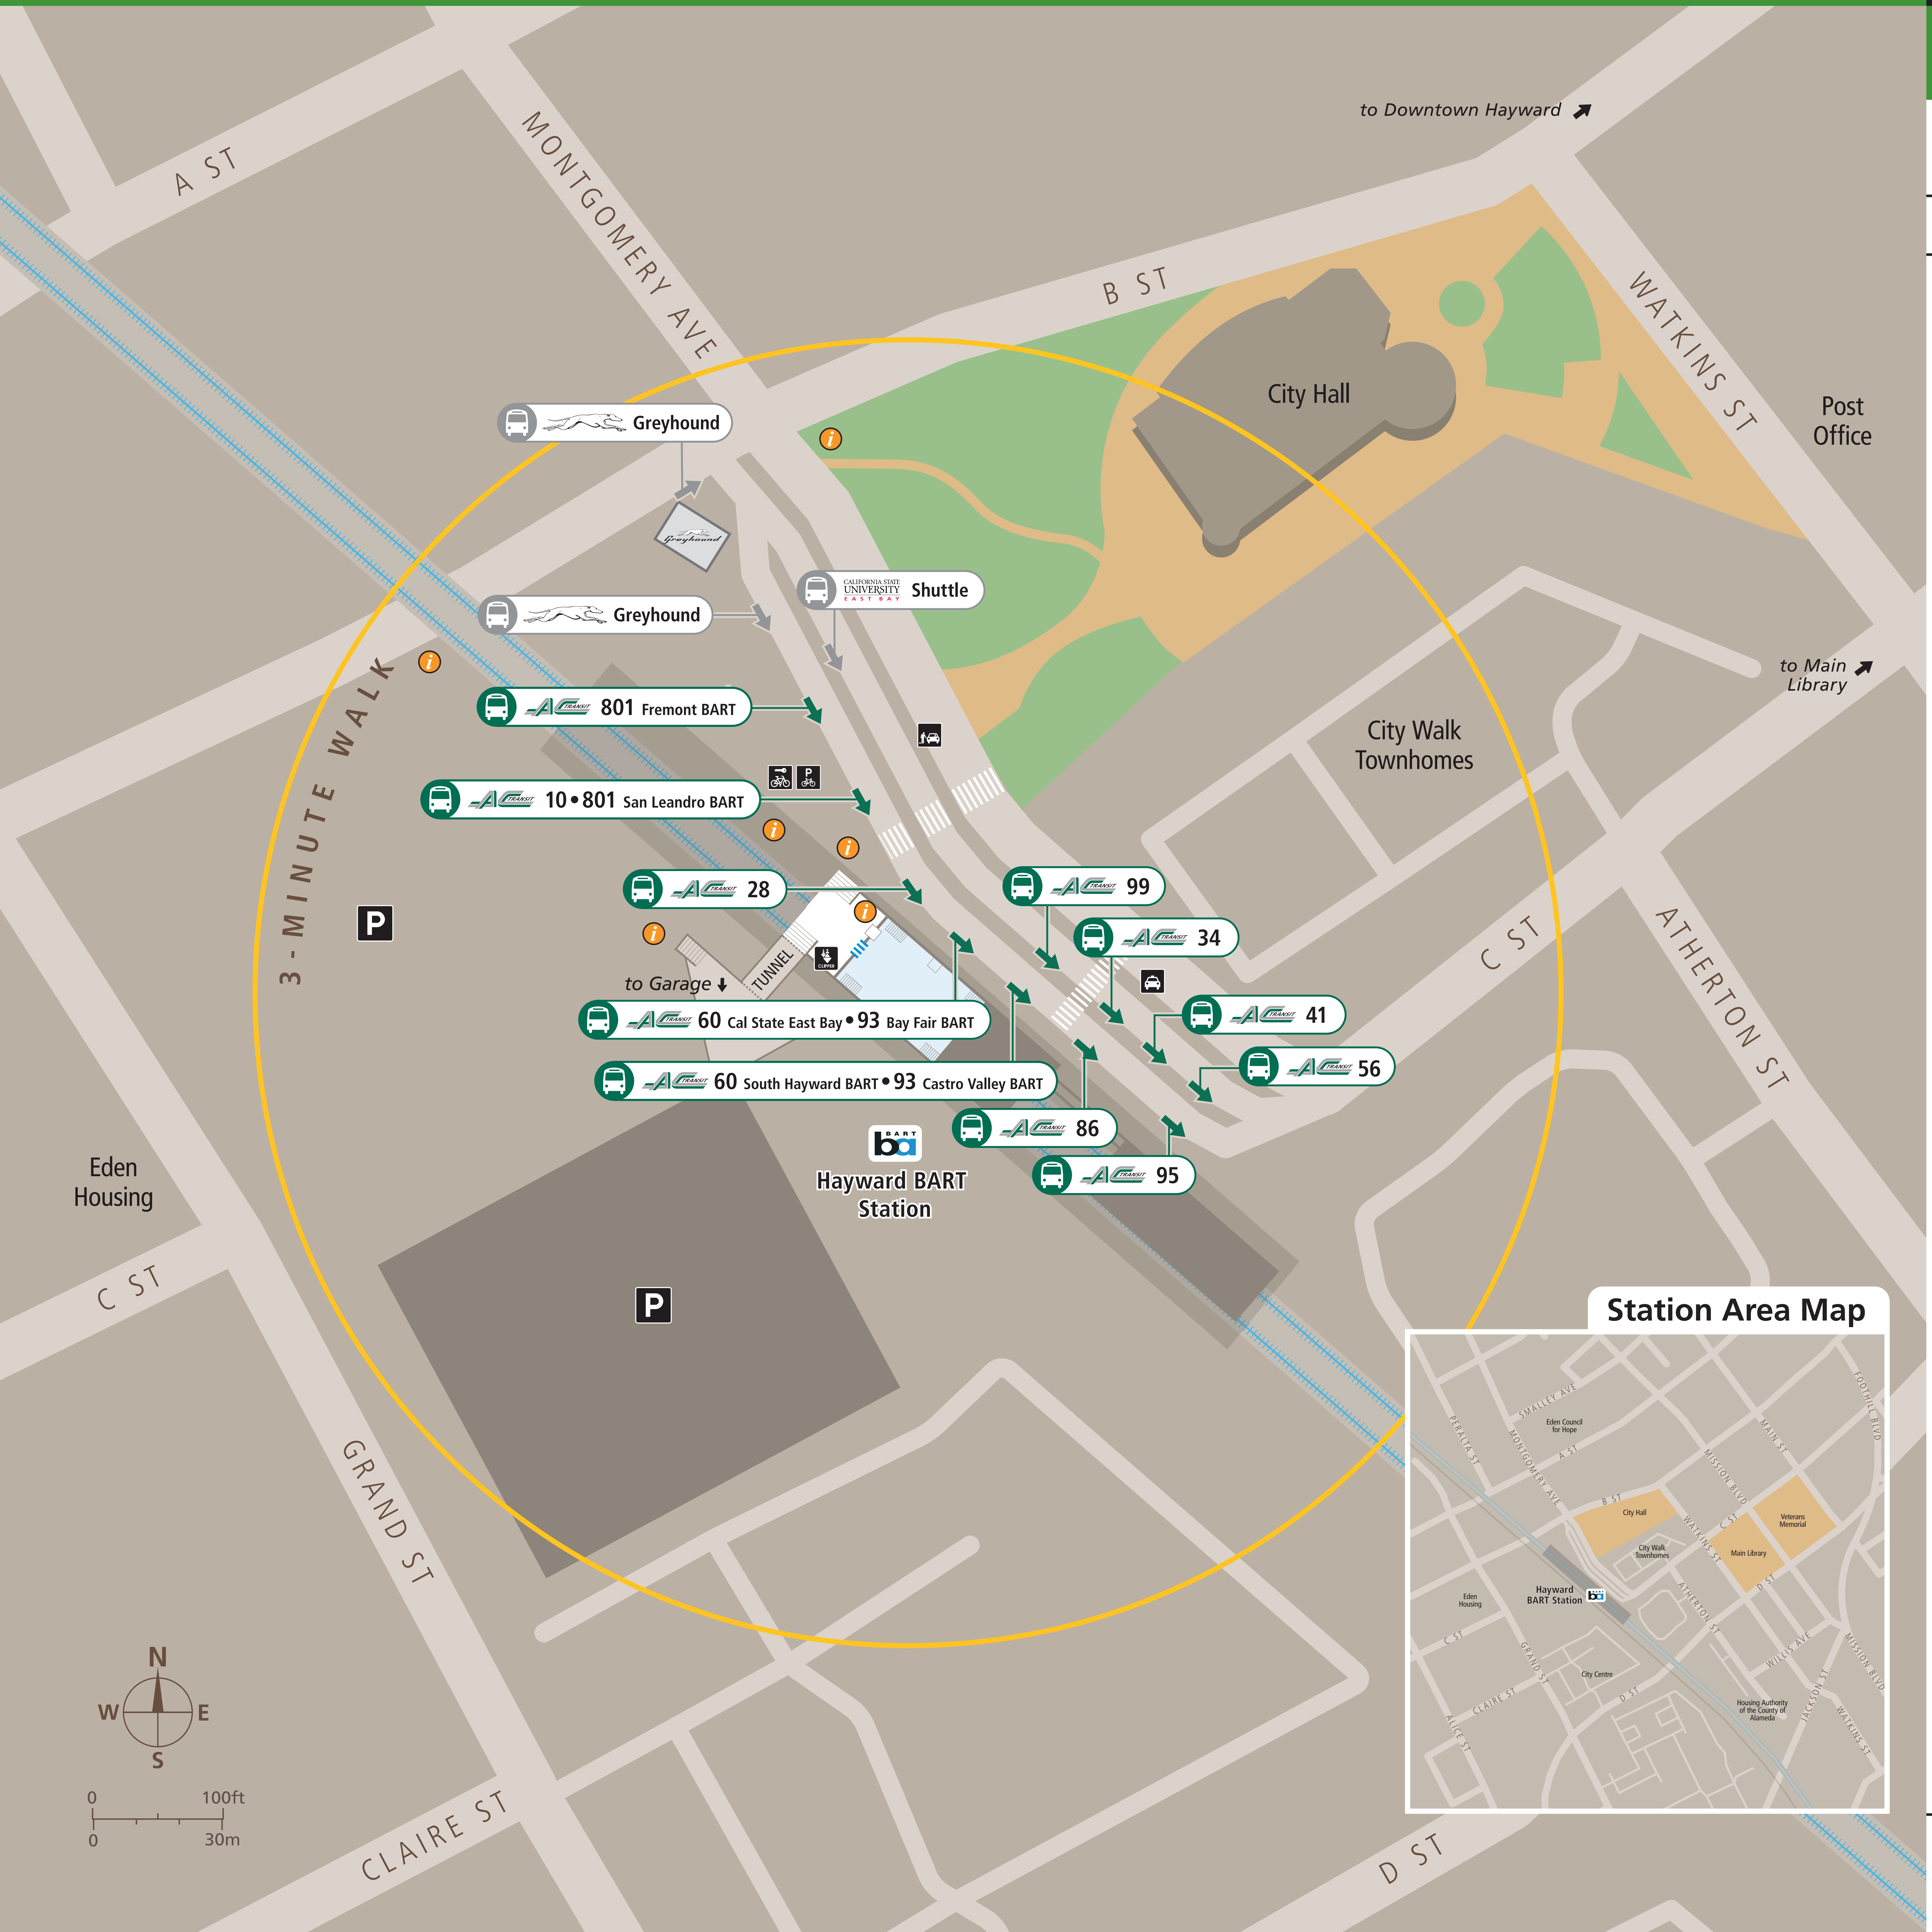

Transit Stops

Paradas del tránsito

公車站地圖

Transit Information

Hayward Station

Hayward

Map Key

- You Are Here
- 3-Minute Walk
  500ft/105m Radius
- Bus
- Transit Stop
- Bicycle Locker
- Bicycle Parking
- BART Parking
- Passenger Pick-up/Drop-off
- Taxis
- Ticket Machines/Clipper
- Transit Information

Transit Lines

AC Transit	
Local Bus Lines	
10	San Leandro BART
28	San Leandro BART
34	Foothill Square
41	Union Landing Transit Center
56	Union Landing Transit Center
60	South Hayward BART
60	Cal State East Bay
86	South Hayward BART
93	Bay Fair BART
93	Castro Valley BART
95	Kelly St. & Eddy St. (Fairview District)
99	Fremont BART
All Nighter Bus Lines (Approx. 1 am–5 am)	
801	San Leandro BART
801	Fremont BART

Cal State East Bay Shuttle	
Shuttle	Hayward Hills campus, CSUEB