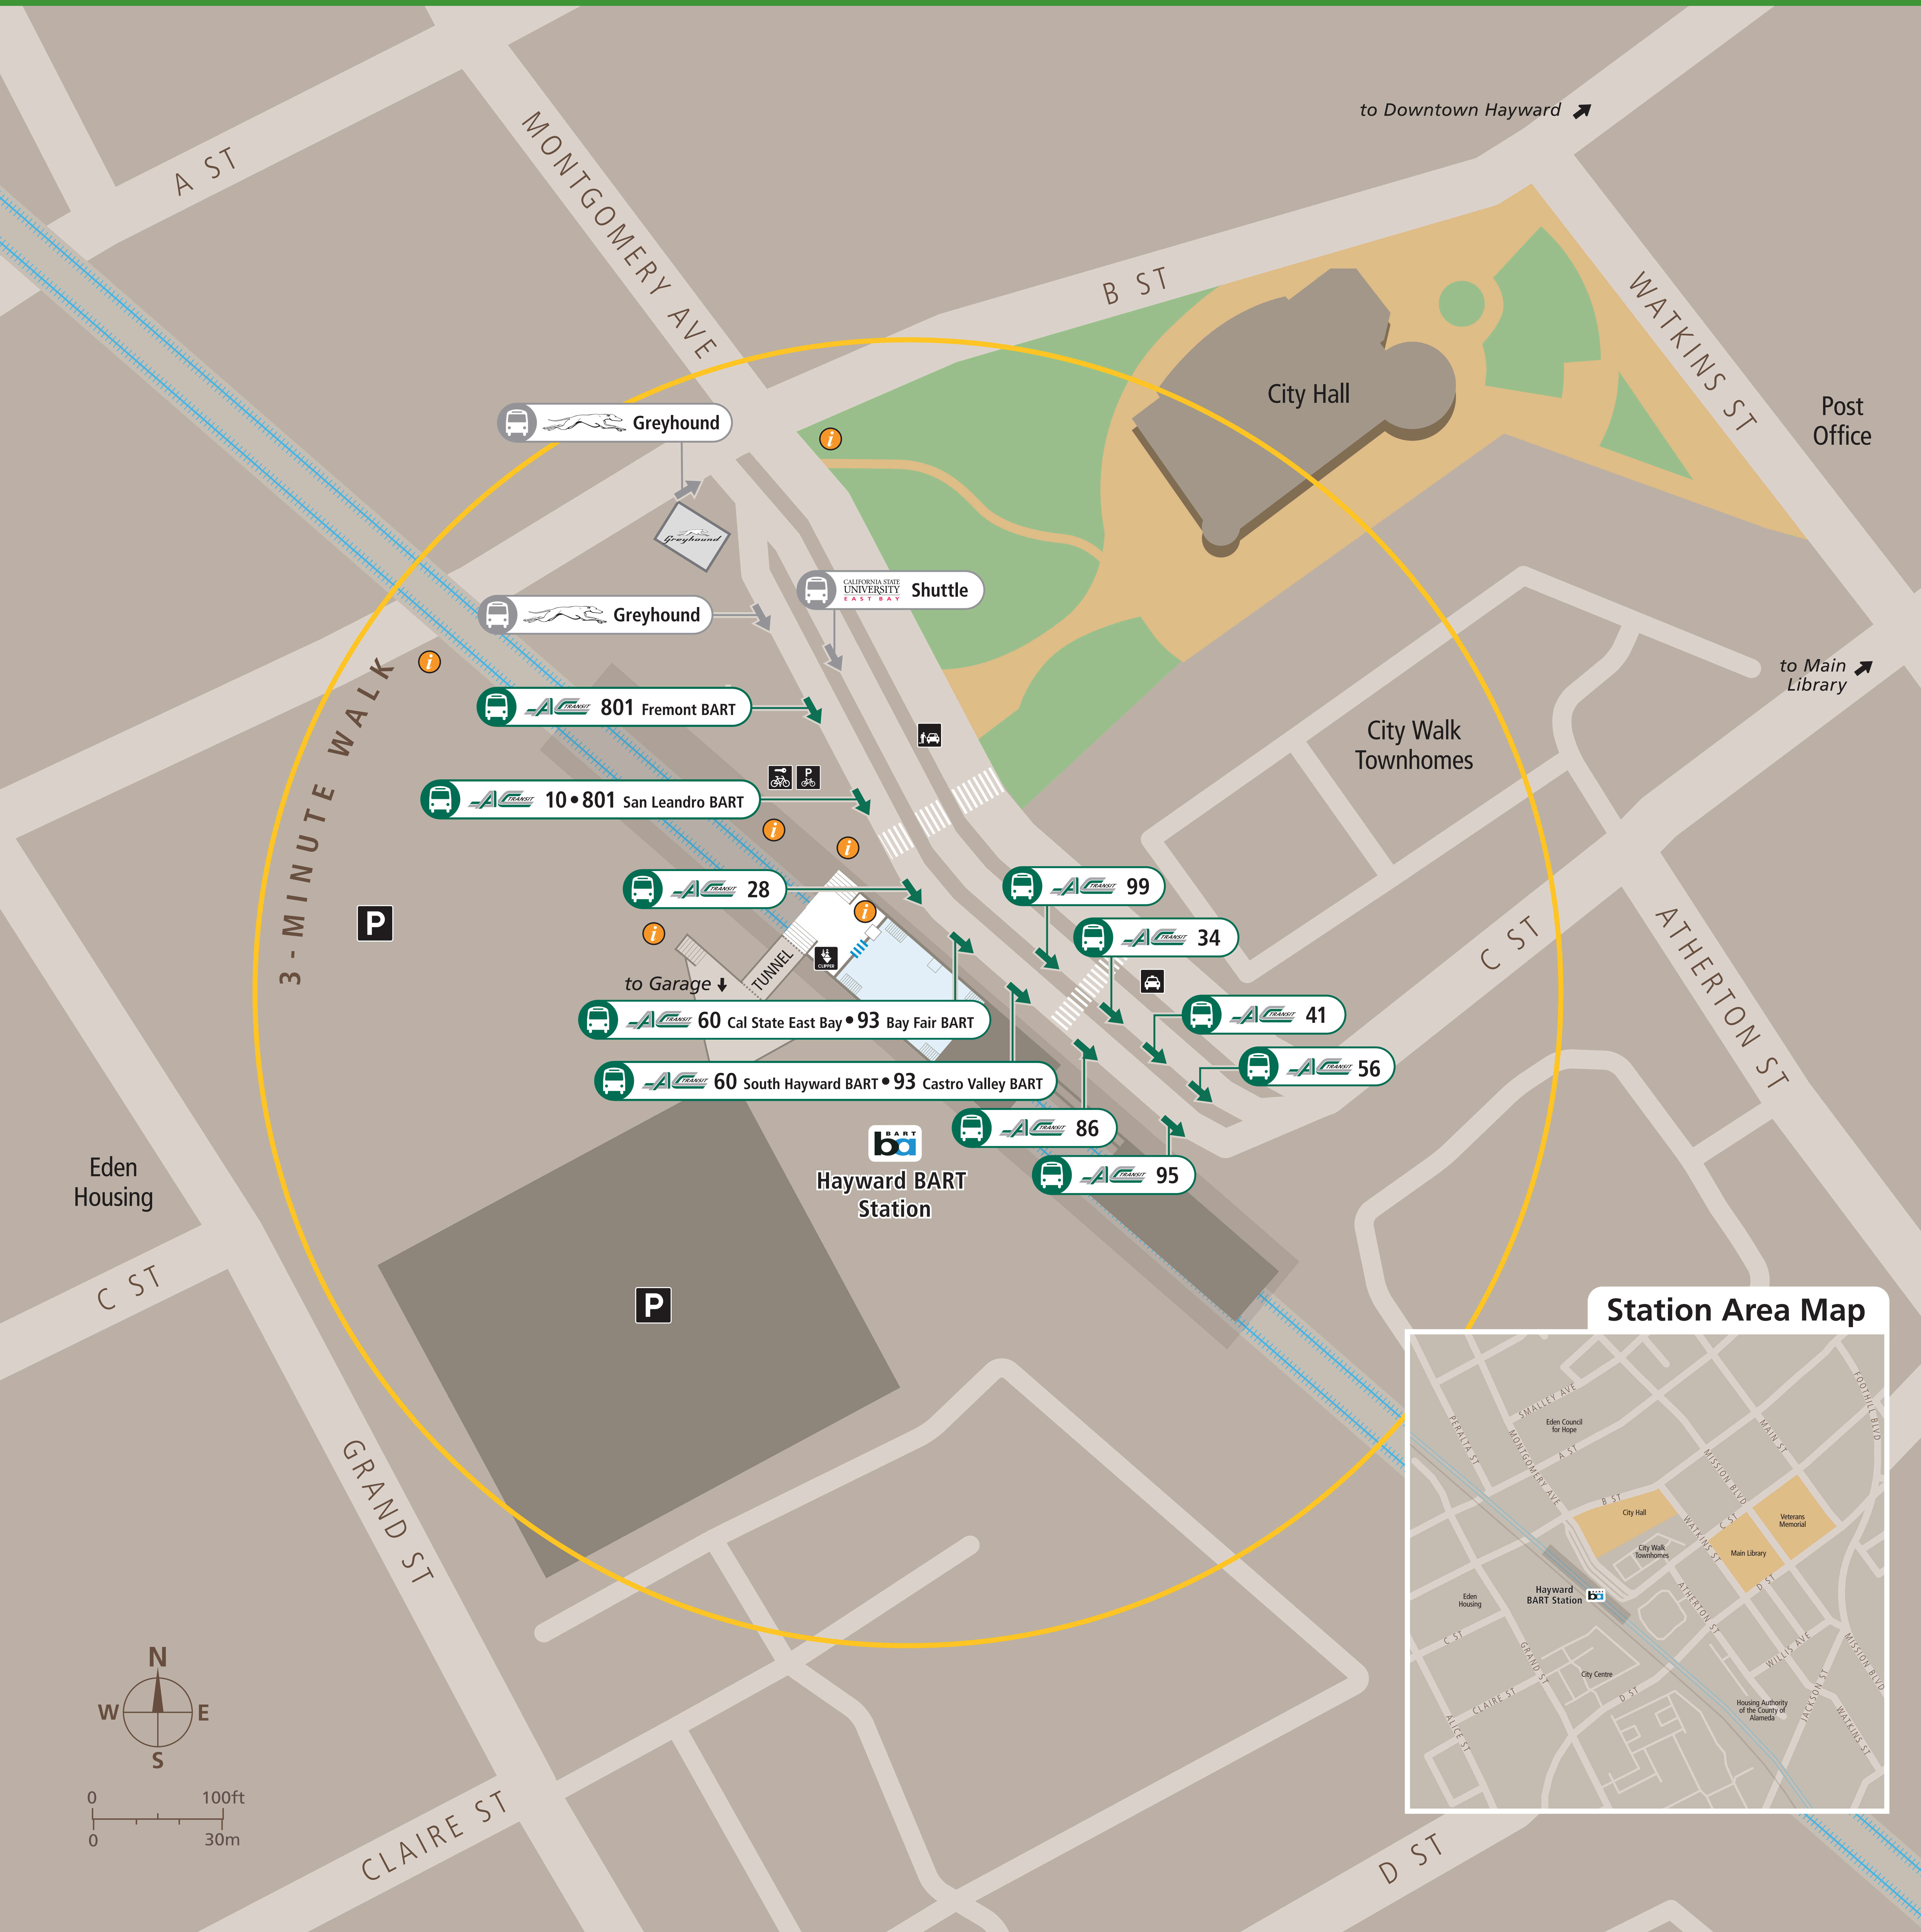

Transit Stops

Paradas del tránsito

公車站地圖

Transit Information

Hayward Station

Hayward

Map Key

- You Are Here
- 3-Minute Walk
  500ft/105m Radius
- Bus
- Transit Stop
- Bicycle Locker
- Bicycle Parking
- BART Parking
- Passenger Pick-up/Drop-off
- Taxis
- Ticket Machines/Clipper
- Transit Information

Transit Lines

AC Transit	
Local Bus Lines	
10	San Leandro BART
28	San Leandro BART
34	Foothill Square
41	Union Landing Transit Center
56	Union Landing Transit Center
60	South Hayward BART
60	Cal State East Bay
86	South Hayward BART
93	Bay Fair BART
93	Castro Valley BART
95	Kelly St. & Eddy St. (Fairview District)
99	Fremont BART
All Nighter Bus Lines (Approx. 1 am-5 am)	
801	San Leandro BART
801	Fremont BART

Cal State East Bay Shuttle	
Shuttle	Hayward Hills campus, CSUEB