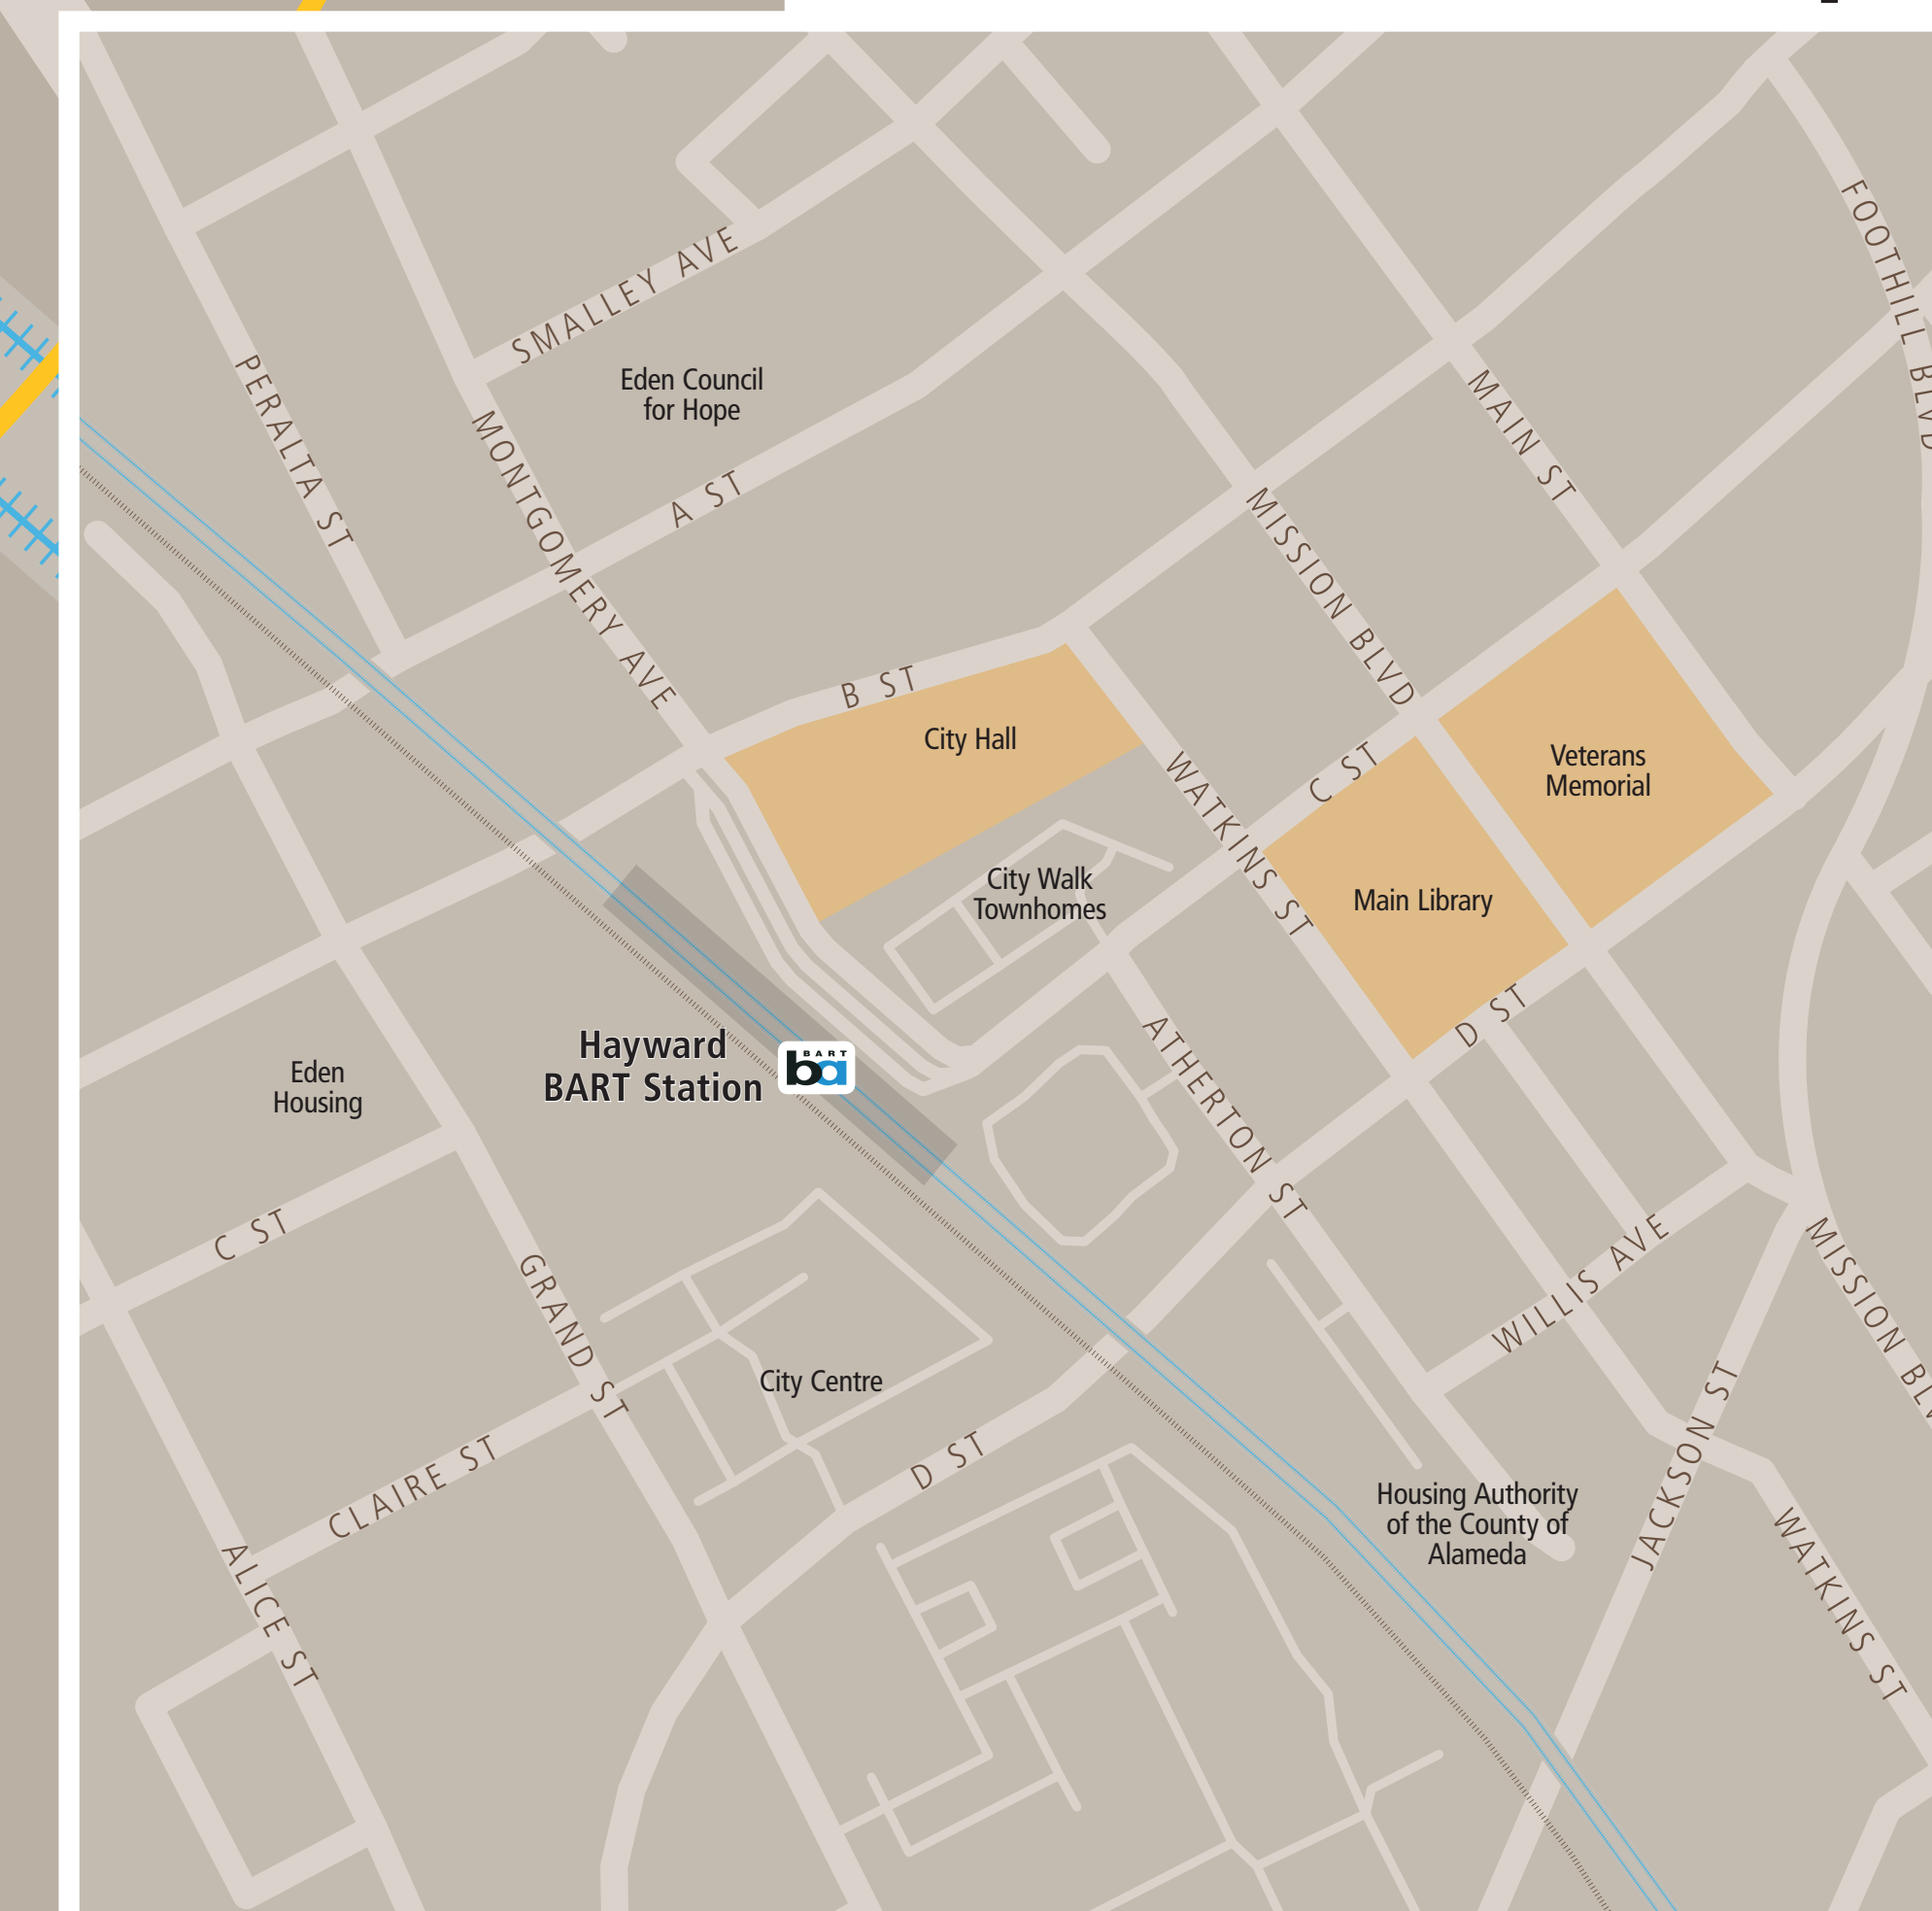

Station Area Map