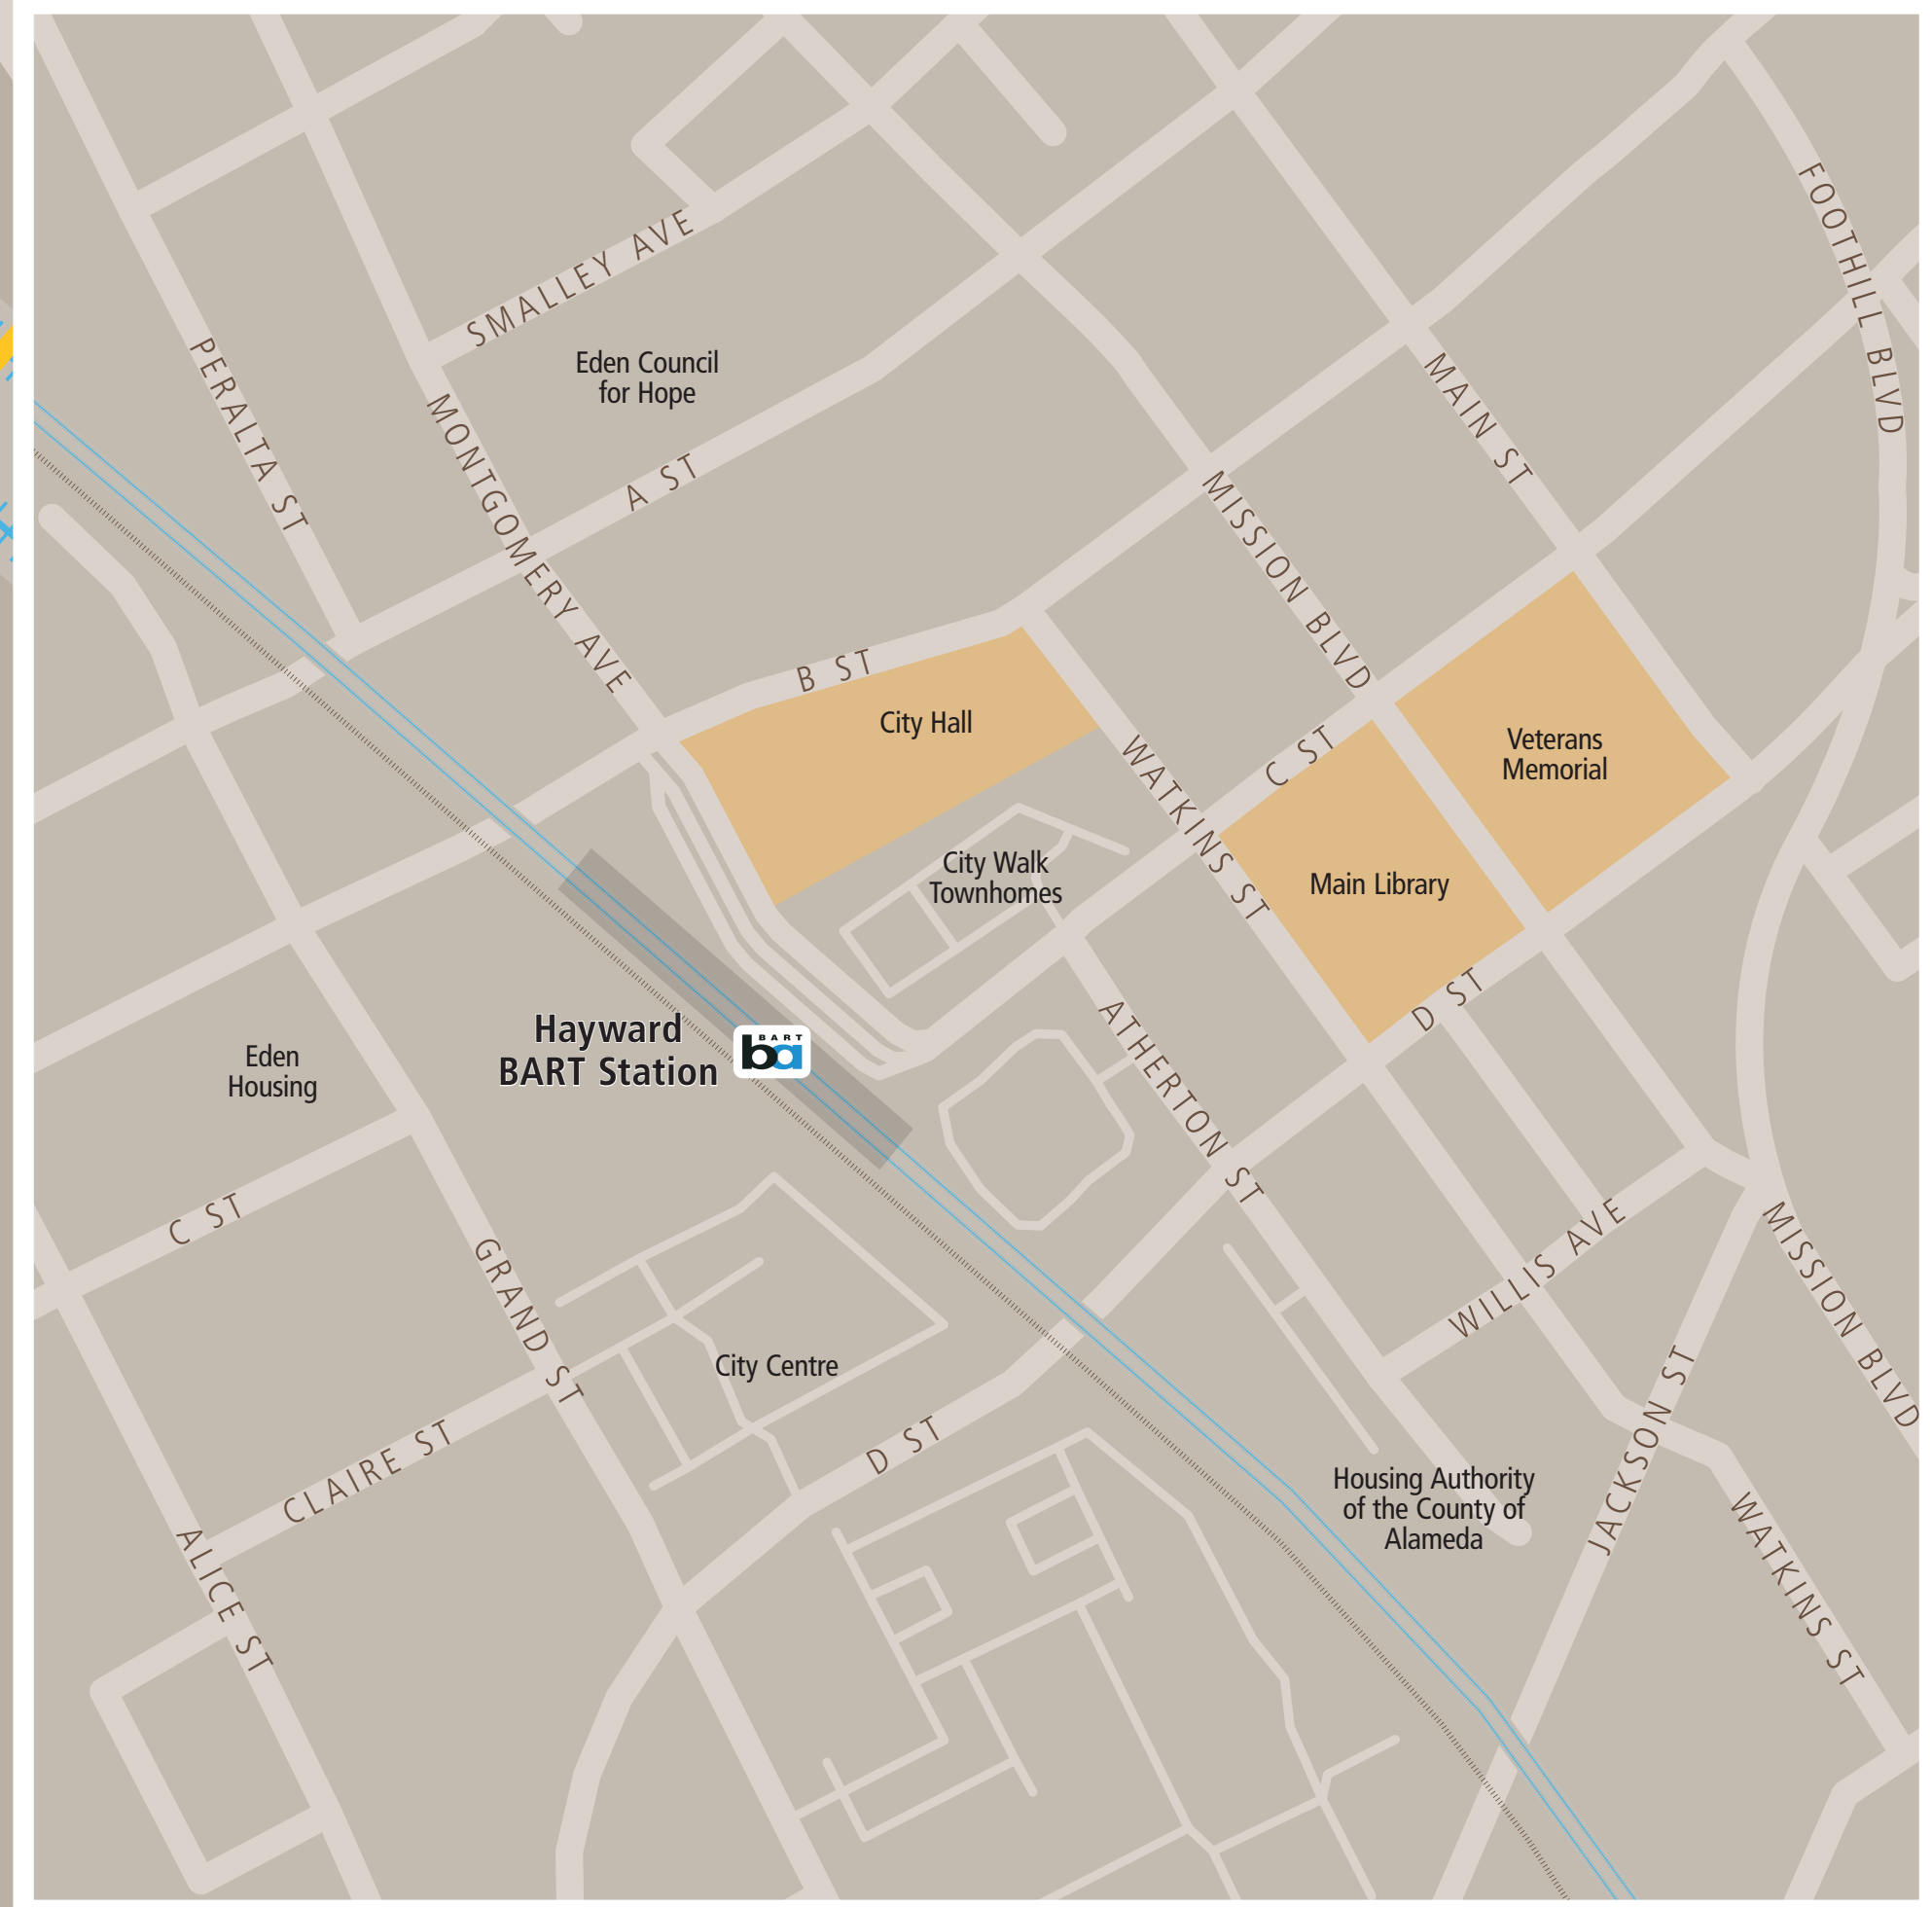

Station Area Map