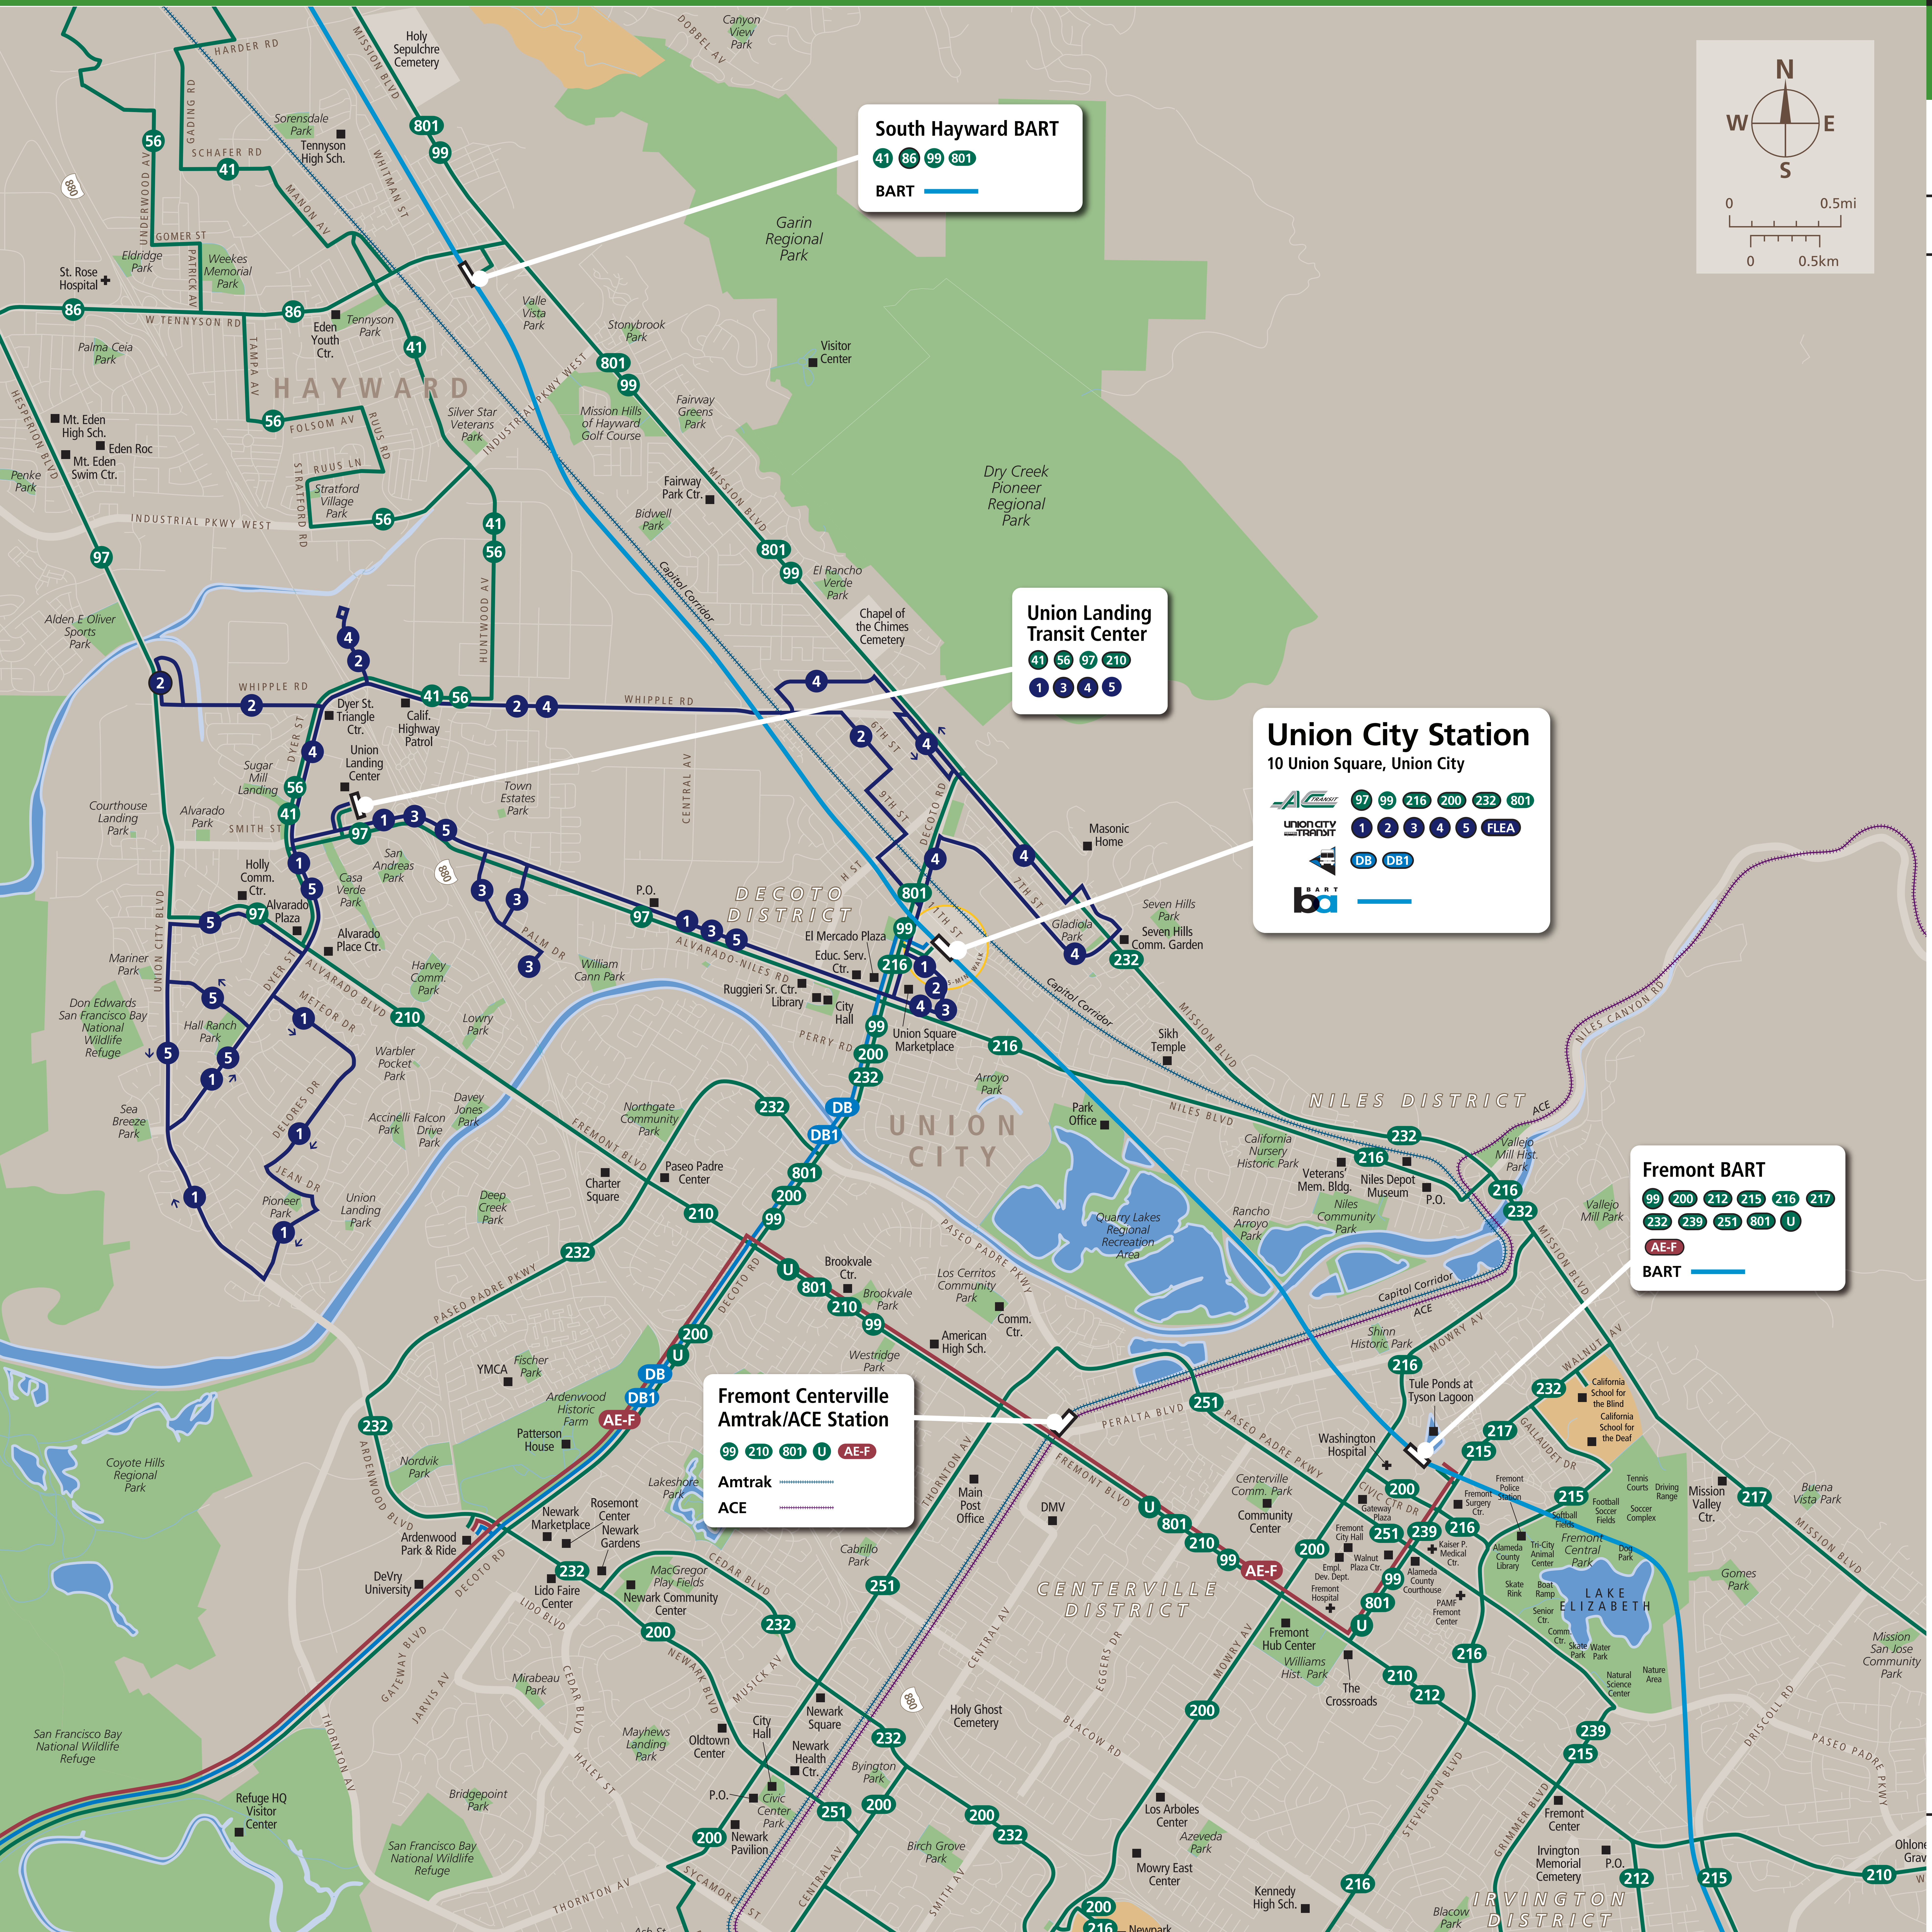

Transit Routes

Rutas del tránsito

公車路線圖

Transit Information

Union City Station

Union City

Map Key

- You Are Here
- 5-Minute Walk 1000ft/305m Radius
- BART
- AC Transit
- ACE
- Amtrak Train
- Dumbarton Express
- Union City Transit
- Stanford Marguerite
- Route Terminus

This map does not show all commuter, express, special event, or all-night routes. Service may vary with time of day or day of week. Service changes may have occurred since printing. Please consult transit agency schedule or contact 511 for more information.

South Hayward BART
41 86 99 801
BART

Union Landing Transit Center
41 56 97 210
1 3 4 5

Union City Station
10 Union Square, Union City
97 99 216 200 232 801
1 2 3 4 5 FLEA
DB DB1
BART

Fremont Centerville Amtrak/ACE Station
99 210 801 U AE-F
Amtrak
ACE

Fremont BART
99 200 212 215 216 217
232 239 251 801 U
AE-F
BART

Call 511 | 511.org

Revised June 15, 2021