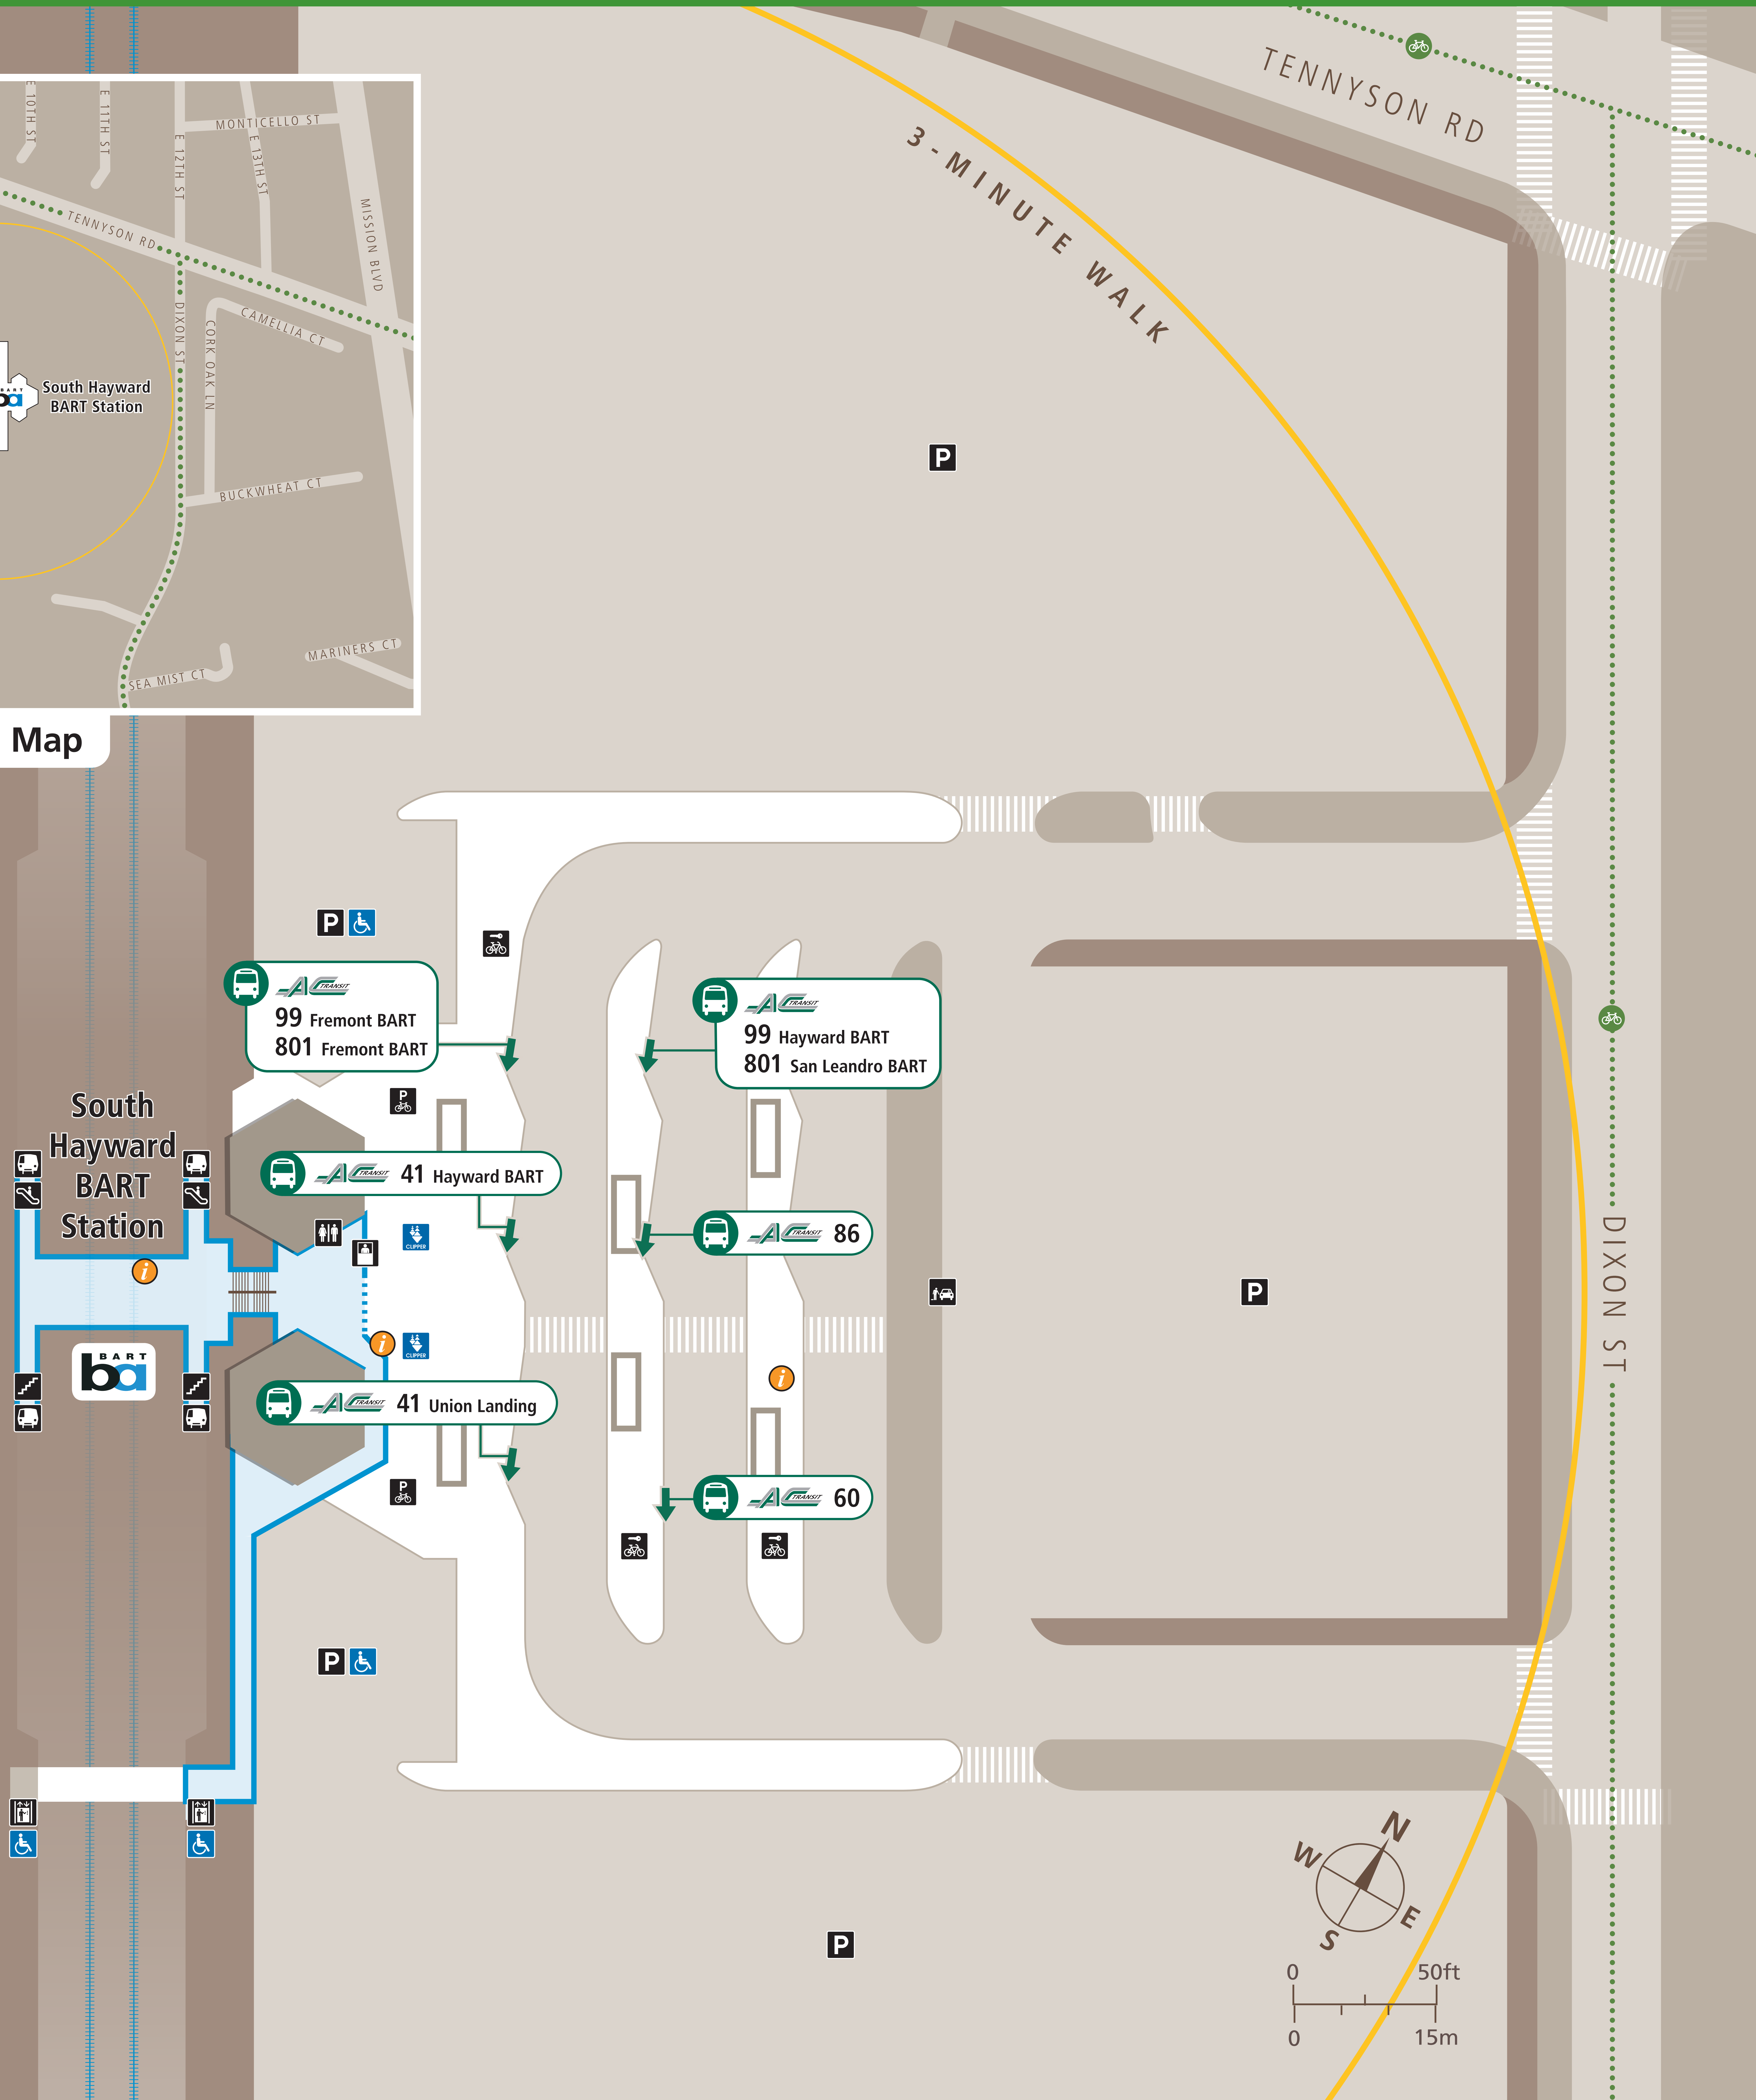

Transit Stops

Paradas del tránsito

公車站地圖

Transit Information

South Hayward Station

Hayward

Map Key

- You Are Here
- 3-Minute Walk
  500ft/150m Radius
- Transit Information
- BART Train
- Bus
- Transit Stop
- Bicycle Lockers
- Bicycle Parking
- Bicycle Routes
- Elevator
- Escalator
- Parking
- Passenger Pick-up/Drop-off
- Restrooms
- Stairs
- Station Agent Booth
- Ticket Vending:
  - Clipper/BART Tickets
  - Addfare
  - Wheelchair Accessible

Transit Lines

AC Transit Buses	
Local Bus Lines	
41	Hayward BART
41	Union Landing Transit Center
86	Hayward BART
60	California State University East Bay
99	Fremont BART
99	Hayward BART
All Nighter Lines	
801	San Leandro BART
801	Fremont BART

Call 511 | 511.org