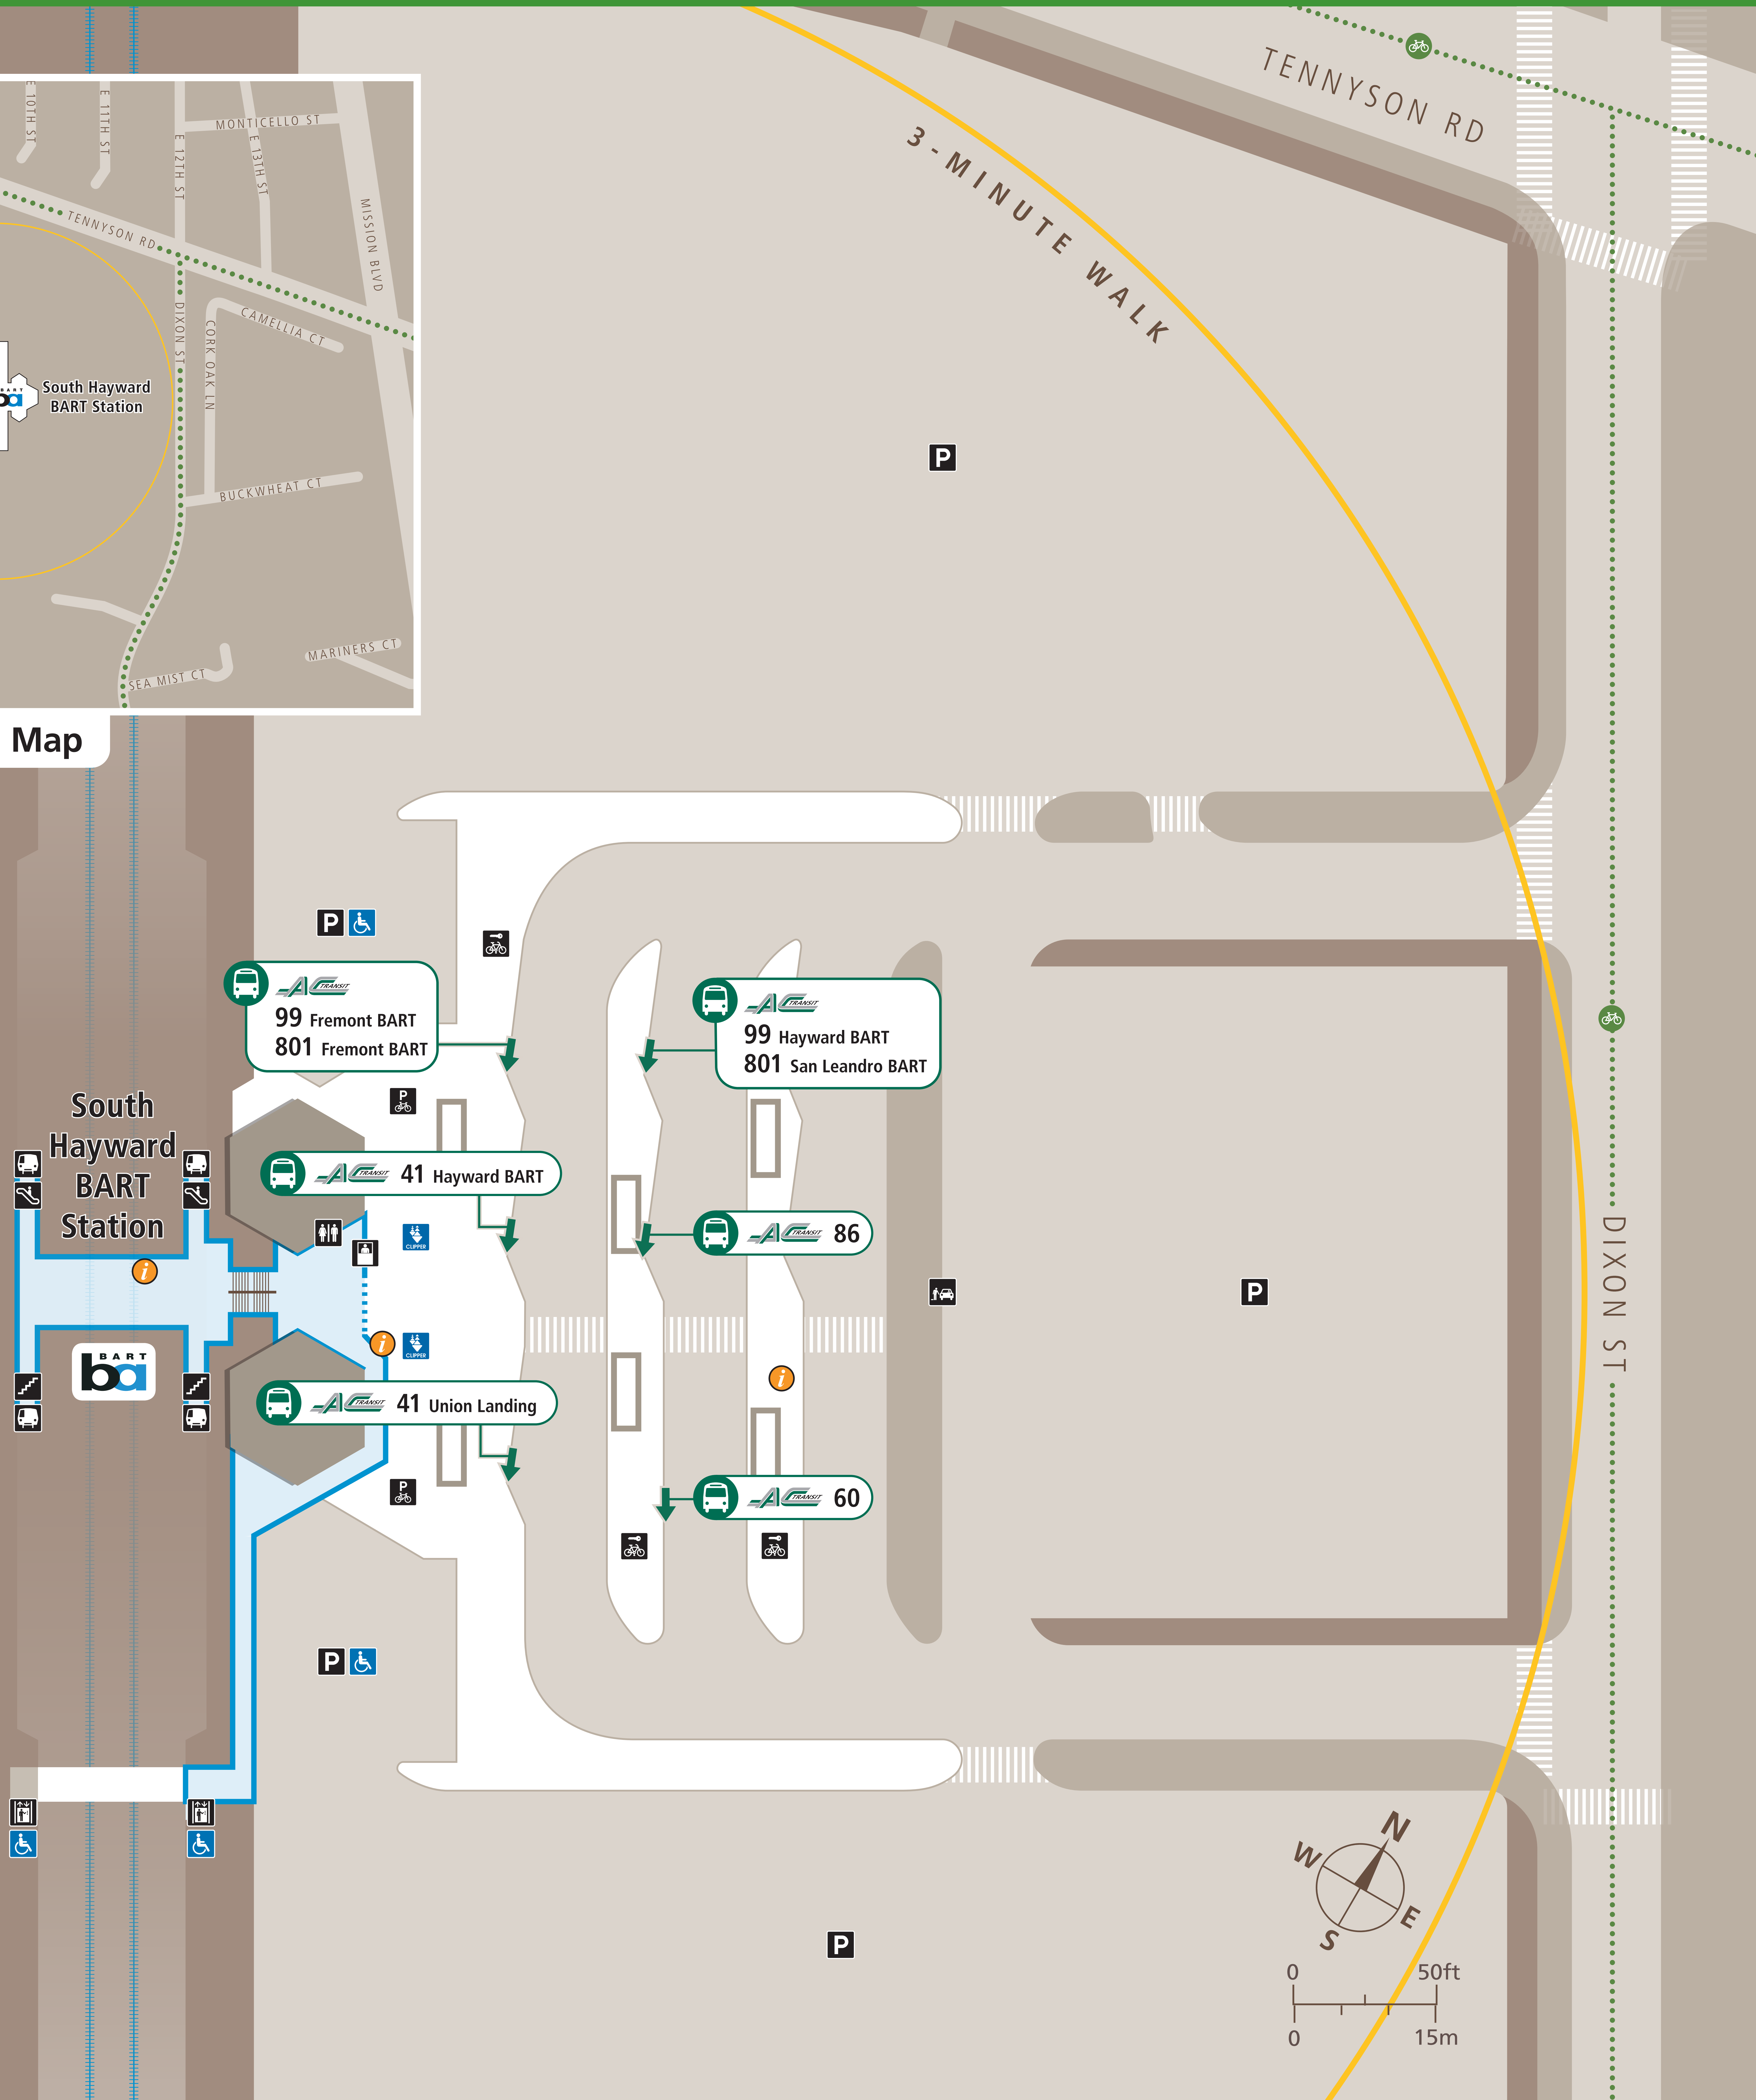

Transit Stops

Paradas del tránsito

公車站地圖

Transit Information

South Hayward Station

Hayward

Map Key

- You Are Here
- 3-Minute Walk
  500ft/150m Radius
- Transit Information
- BART Train
- Bus
- Transit Stop
- Bicycle Lockers
- Bicycle Parking
- Bicycle Routes
- Elevator
- Escalator
- Parking
- Passenger Pick-up/Drop-off
- Restrooms
- Stairs
- Station Agent Booth
- Ticket Vending:
  - Clipper/BART Tickets
  - Addfare
  - Wheelchair Accessible

Transit Lines

1. AC Transit Buses
2. **Local Bus Lines**
3. 41 Hayward BART
   - 41 Union Landing Transit Center
   - 86 Hayward BART
   - 60 California State University East Bay
   - 99 Fremont BART
   - 99 Hayward BART
4. **All Nighter Lines**
5. 801 San Leandro BART
   - 801 Fremont BART

Call 511 | 511.org