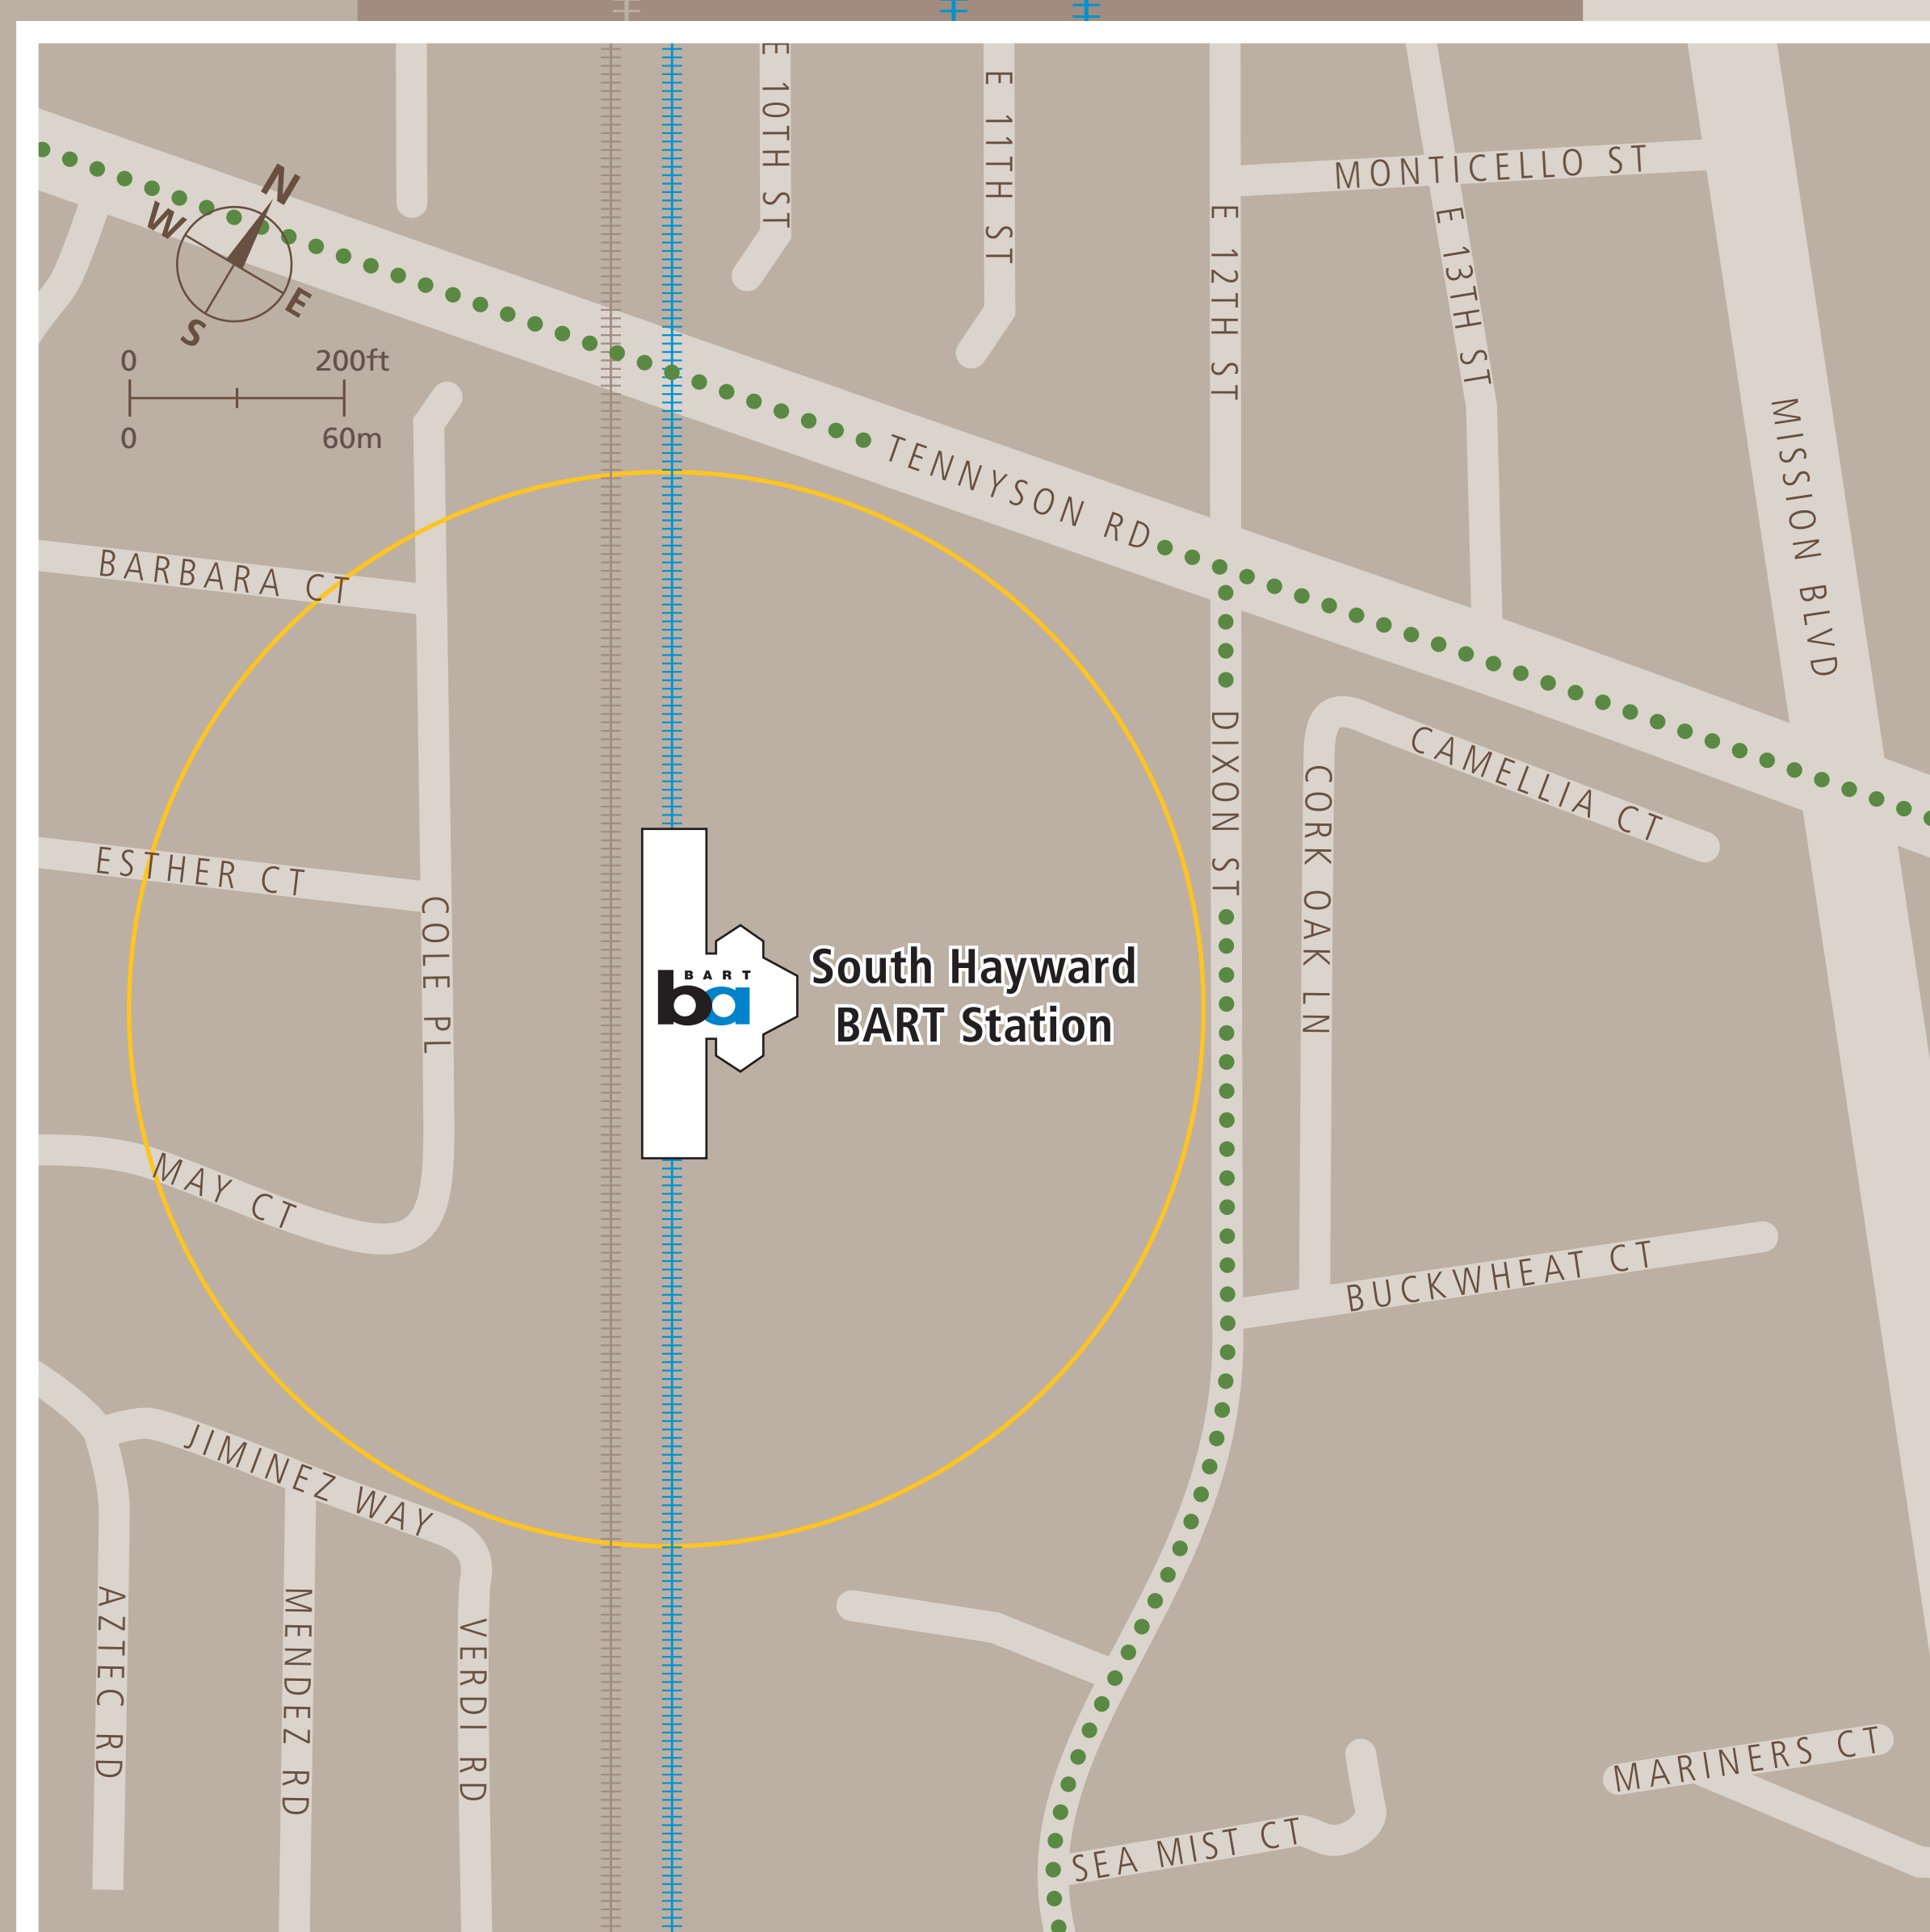

Transit Stops

Paradas del tránsito

公車站地圖

Transit Information

South Hayward Station

Hayward

Map Key

- You Are Here
- 3-Minute Walk
  500ft/150m Radius
- Transit Information
- BART Train
- Bus
- Transit Stop
- Bicycle Lockers
- Bicycle Parking
- Bicycle Routes
- Elevator
- Escalator
- Parking
- Passenger Pick-up/Drop-off
- Restrooms
- Stairs
- Station Agent Booth
- Ticket Vending:
  - Clipper/BART Tickets
  - Addfare
  - Wheelchair Accessible

Transit Lines

AC Transit Buses	
Local Bus Lines	
41	Hayward BART
41	Union Landing Transit Center
86	Hayward BART
60	California State University East Bay
99	Fremont BART
99	Hayward BART
All Nighter Lines	
801	San Leandro BART
801	Fremont BART

Station Area Map