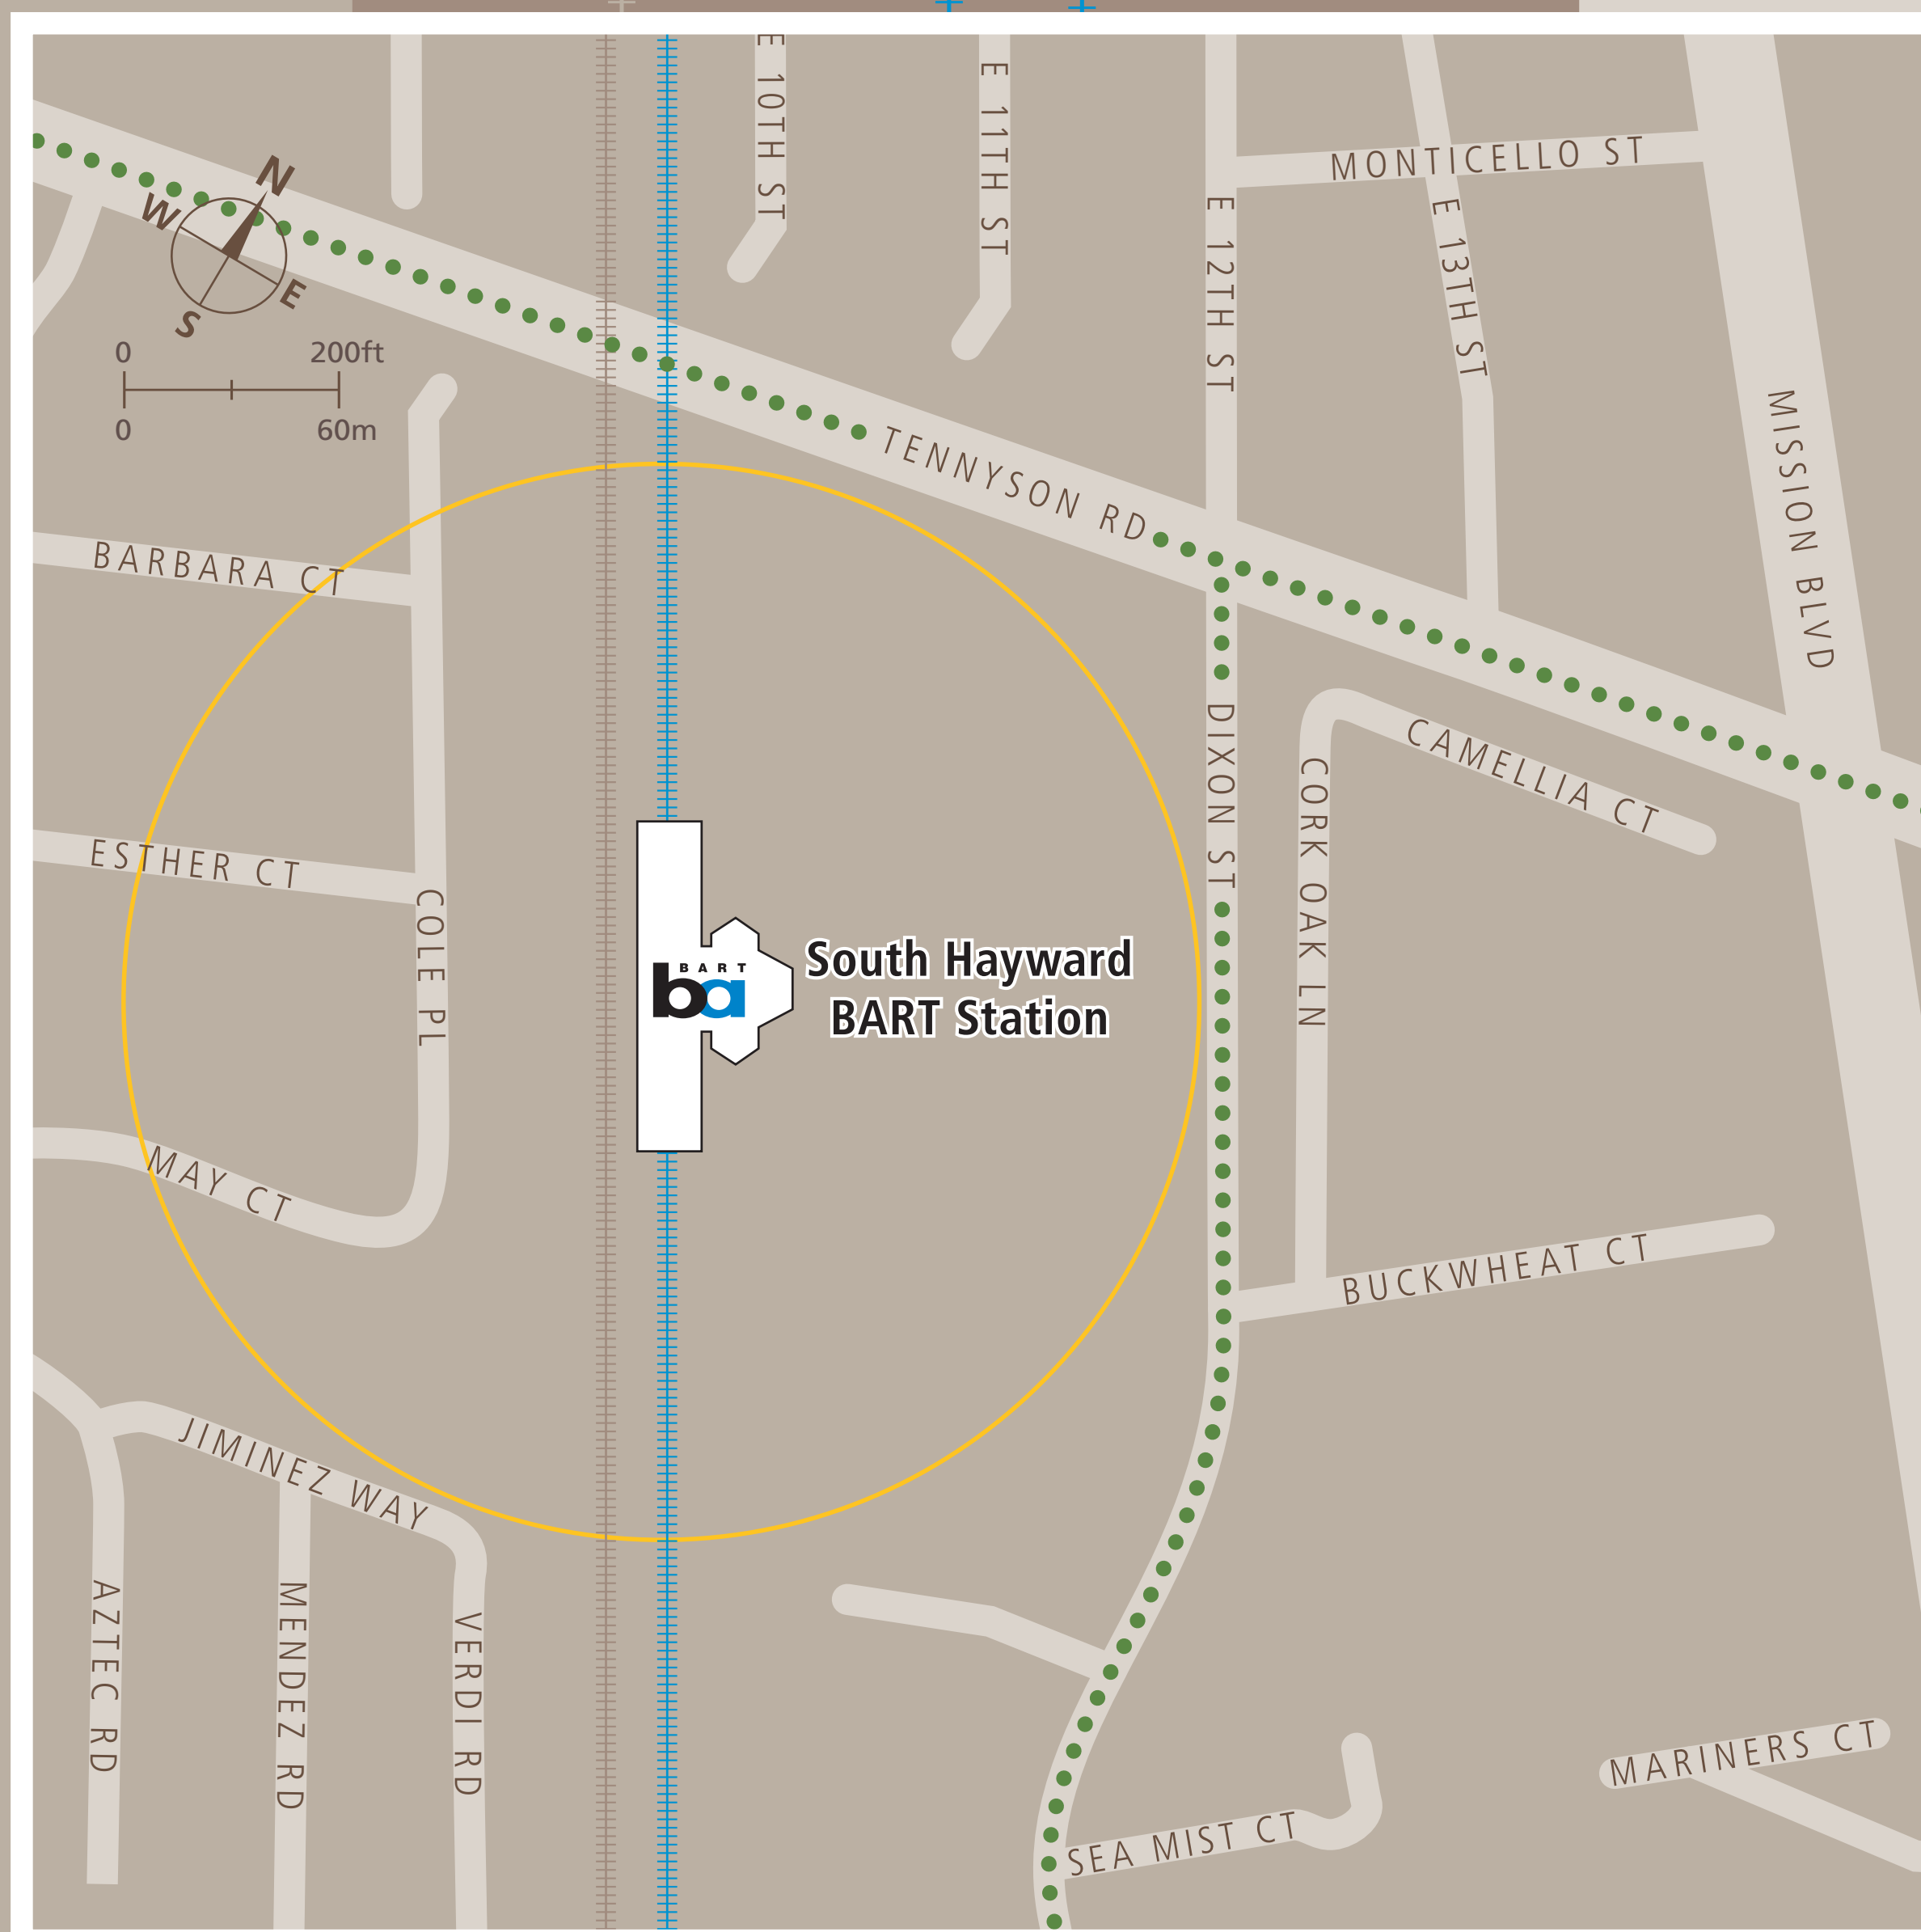

Transit Stops

Paradas del tránsito

公車站地圖

Transit Information

South Hayward Station

Hayward

Map Key

- You Are Here
- 3-Minute Walk
  500ft/150m Radius
- Transit Information
- BART Train
- Bus
- Transit Stop
- Bicycle Lockers
- Bicycle Parking
- Bicycle Routes
- Elevator
- Escalator
- Parking
- Passenger Pick-up/Drop-off
- Restrooms
- Stairs
- Station Agent Booth
- Ticket Vending:
  - Clipper/BART Tickets
  - Addfare
  - Wheelchair Accessible

Transit Lines

1. AC Transit Buses
2. **Local Bus Lines**
3. 41 Hayward BART
   - 41 Union Landing Transit Center
   - 86 Hayward BART
   - 60 California State University East Bay
   - 99 Fremont BART
   - 99 Hayward BART
4. **All Nighter Lines**
5. 801 San Leandro BART
   - 801 Fremont BART

Station Area Map