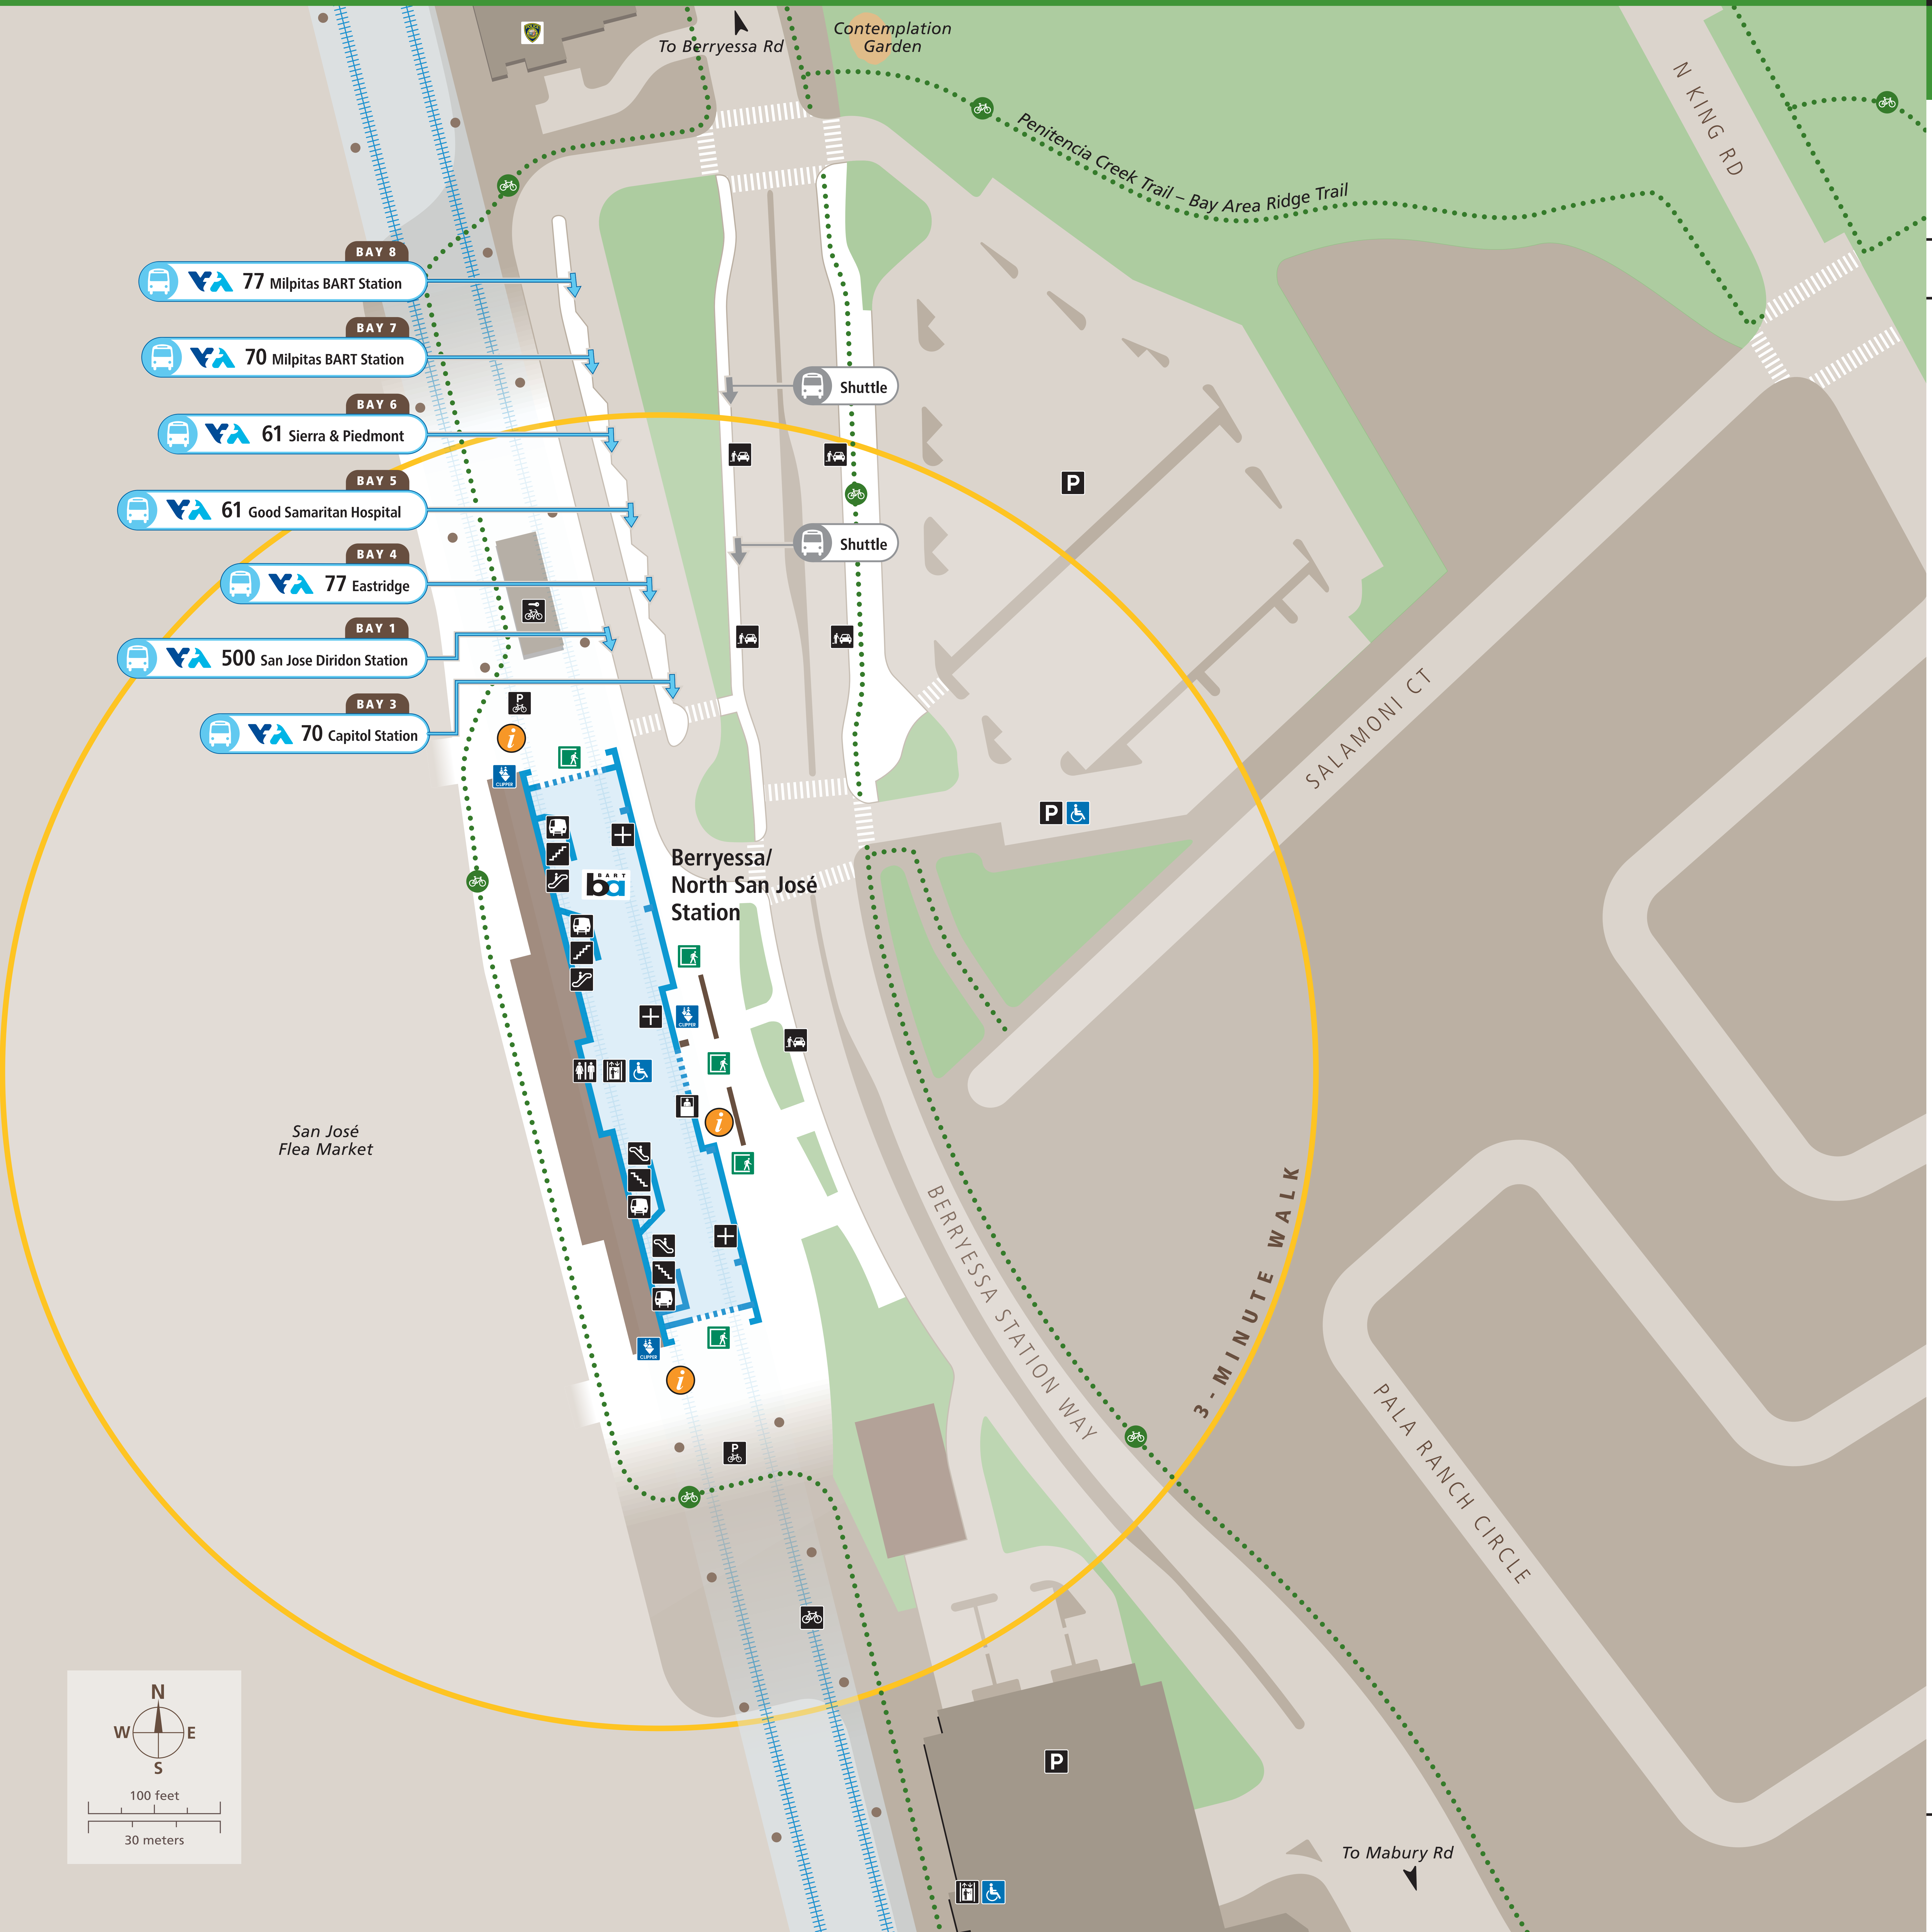

Transit Stops

With Bicycle Routes

Paradas del tránsito

Tuyến Dừng/Điểm Dừng

公車站地圖

Transit Information

Berryessa/ North San José Station

San José

Map Key

- You Are Here
- 3-Minute Walk
  500ft/150m Radius
- Transit Information
- Bus
- Transit Stop
- Bicycle Lockers/Parking
- Bicycle Storage
- Elevator Wheelchair Accessible
- Parking
- Passenger Pick-up/Drop-off
- Restroom
- Rideshare/Taxi
- Wheelchair Accessible
- Bikeway

Transit Lines

Santa Clara Valley Transportation Authority (VTA)	
Local Bus Service	
61	Sierra & Piedmont
61	Good Samaritan Hospital
70	Milpitas BART
70	Capitol Station
77	Milpitas BART
77	Eastridge
Rapid Bus Service	
500	San Jose Diridon Station

Call 511 | 511.org