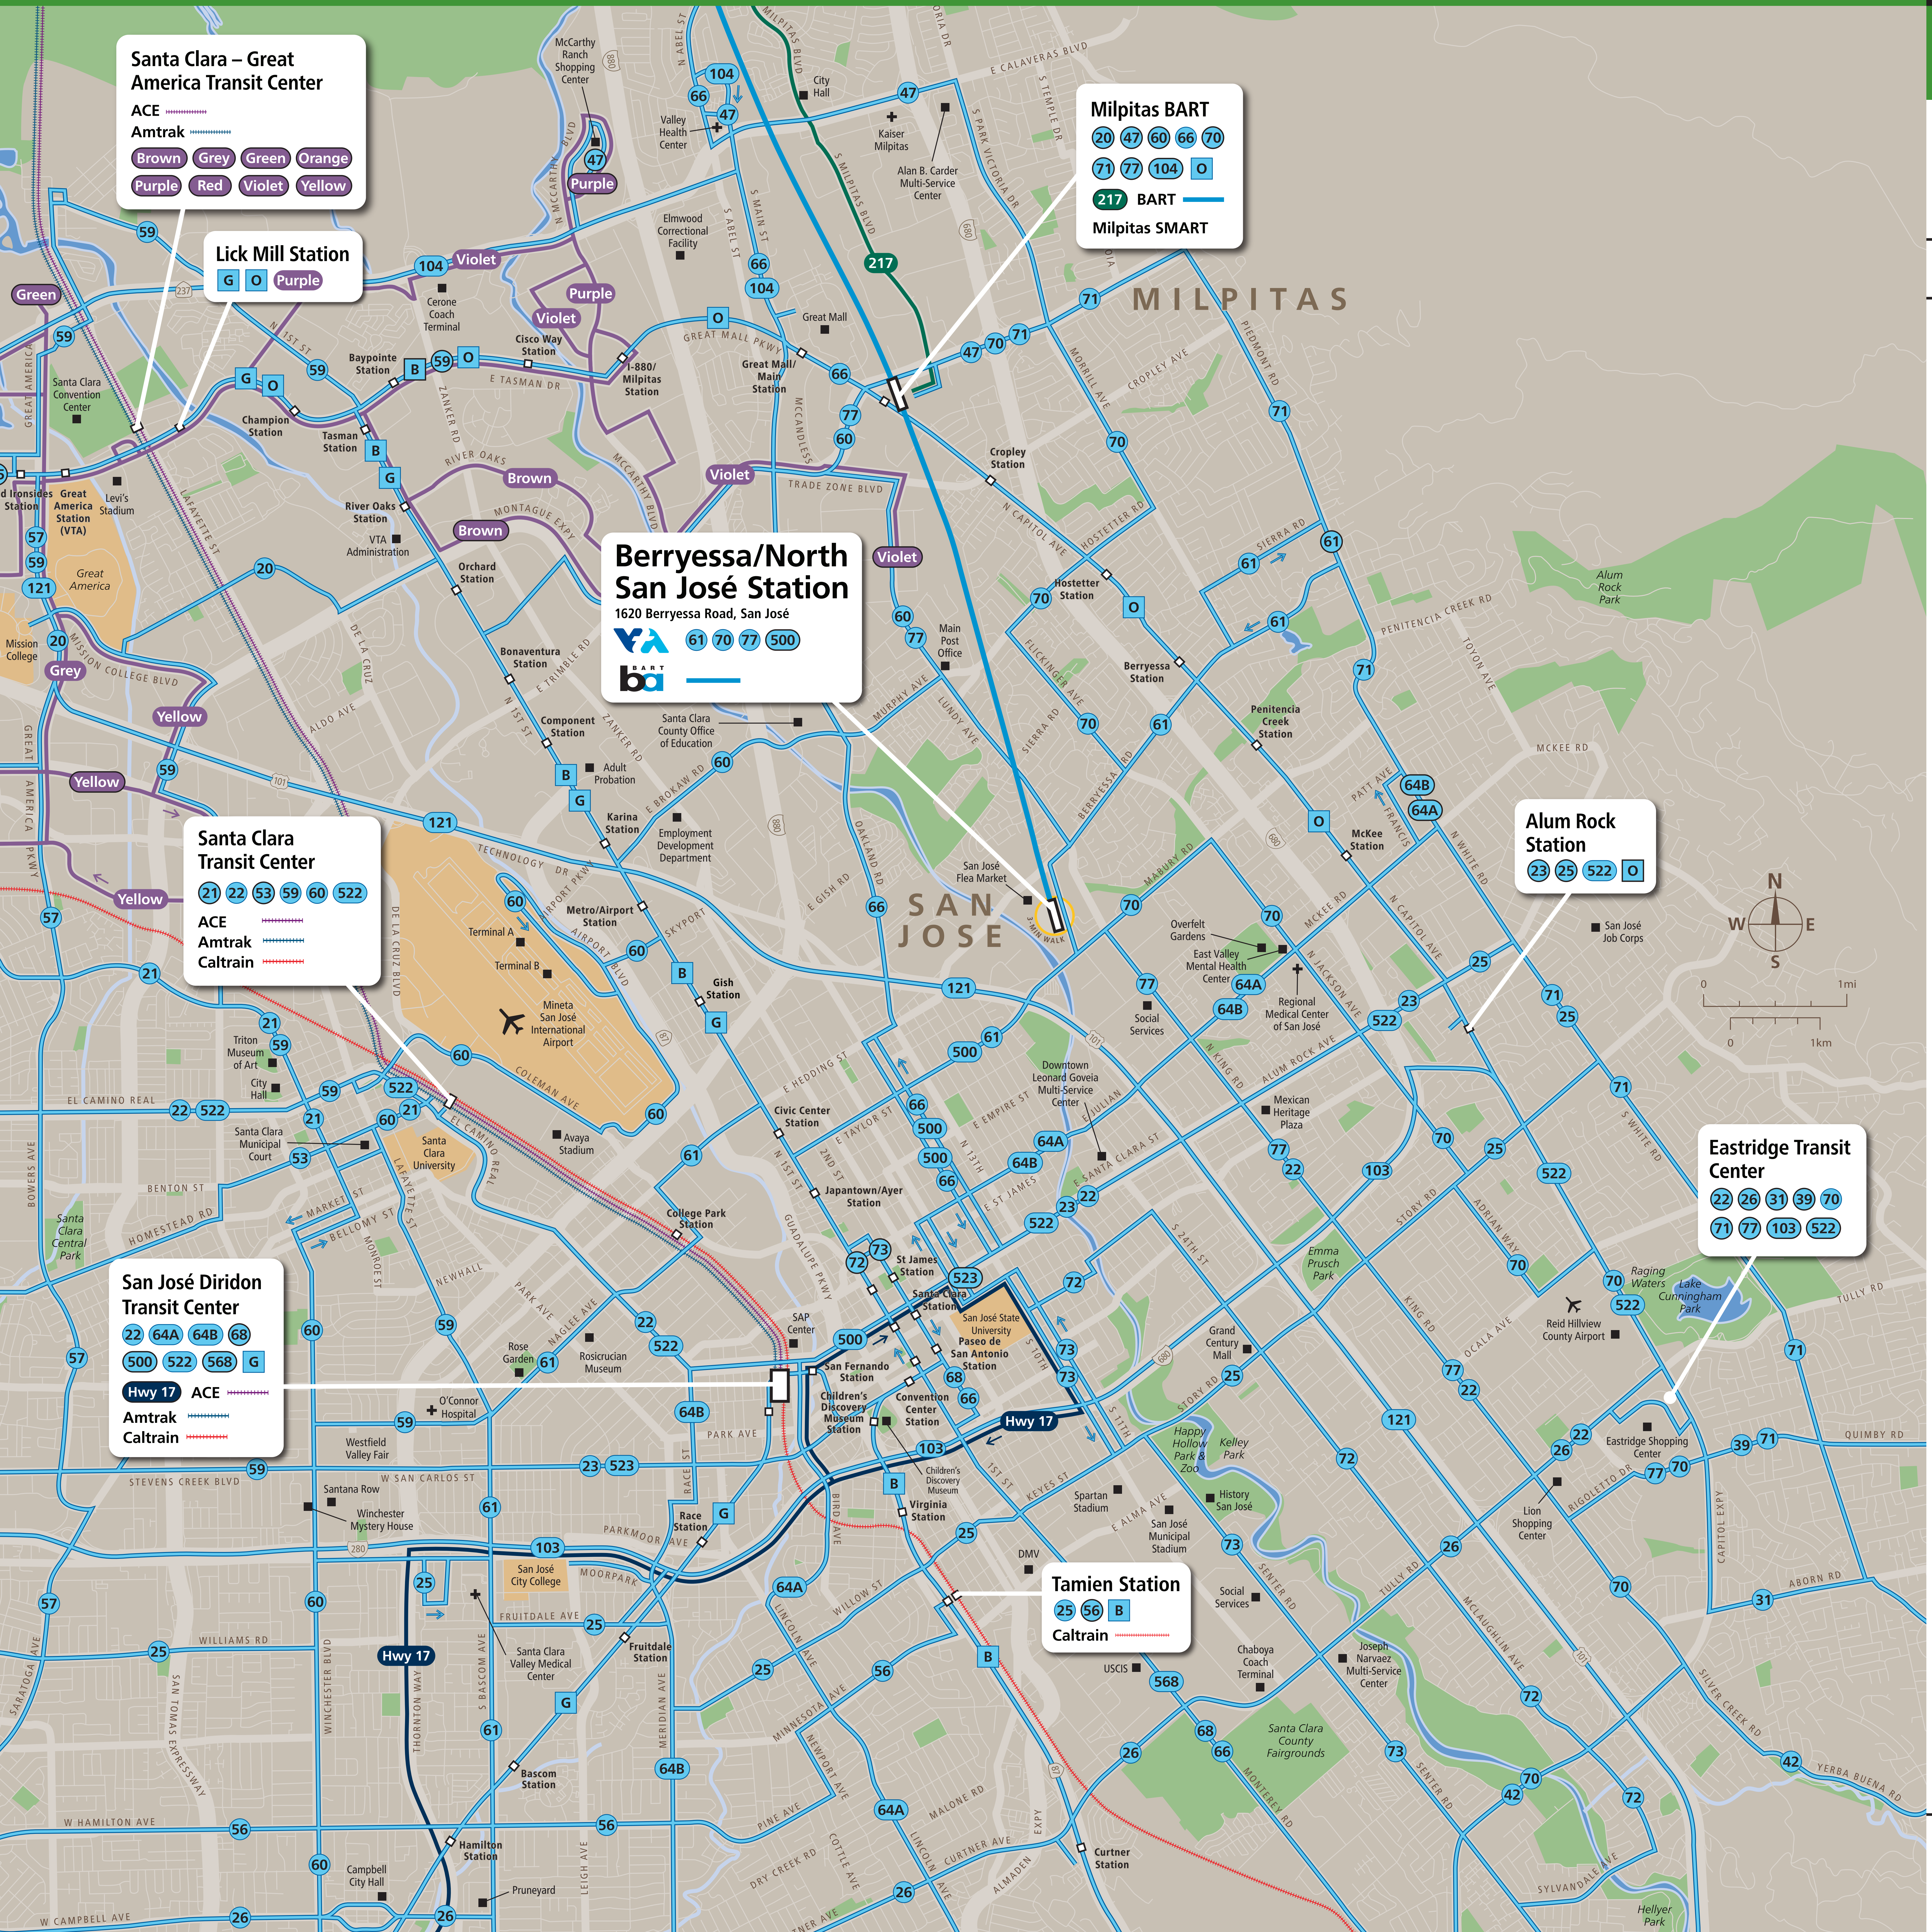

Transit Routes

Rutas del tránsito

Các Tuyến Đường

公車路線圖

Santa Clara – Great America Transit Center

ACE
Amtrak

Brown Grey Green Orange
Purple Red Violet Yellow

Lick Mill Station

G O Purple

Milpitas BART

20 47 60 66 70
71 77 104 O
217 BART
Milpitas SMART

Berryessa/North San José Station
1620 Berryessa Road, San José

VTA BART ba

61 70 77 500

Santa Clara Transit Center

21 22 53 59 60 522

Eastridge Transit Center

22 26 31 39 70
71 77 103 522

Transit Information

Berryessa/ North San José Station

San José

Map Key

- You Are Here
- 3-Minute Walk 500ft/150m Radius
- BART
- ACE
- Amtrak Train
- Caltrain
- 217 AC Transit
- ACE Shuttle
- Hwy 17 Santa Cruz Metro
- 70 VTA Bus Service
- B VTA Light Rail
- 70 Route Terminus

This map does not show all commuter, express, special event, or all-night routes. Service may vary with time of day or day of week. Service changes may have occurred since printing. Please consult transit agency schedule or contact 511 for more information.