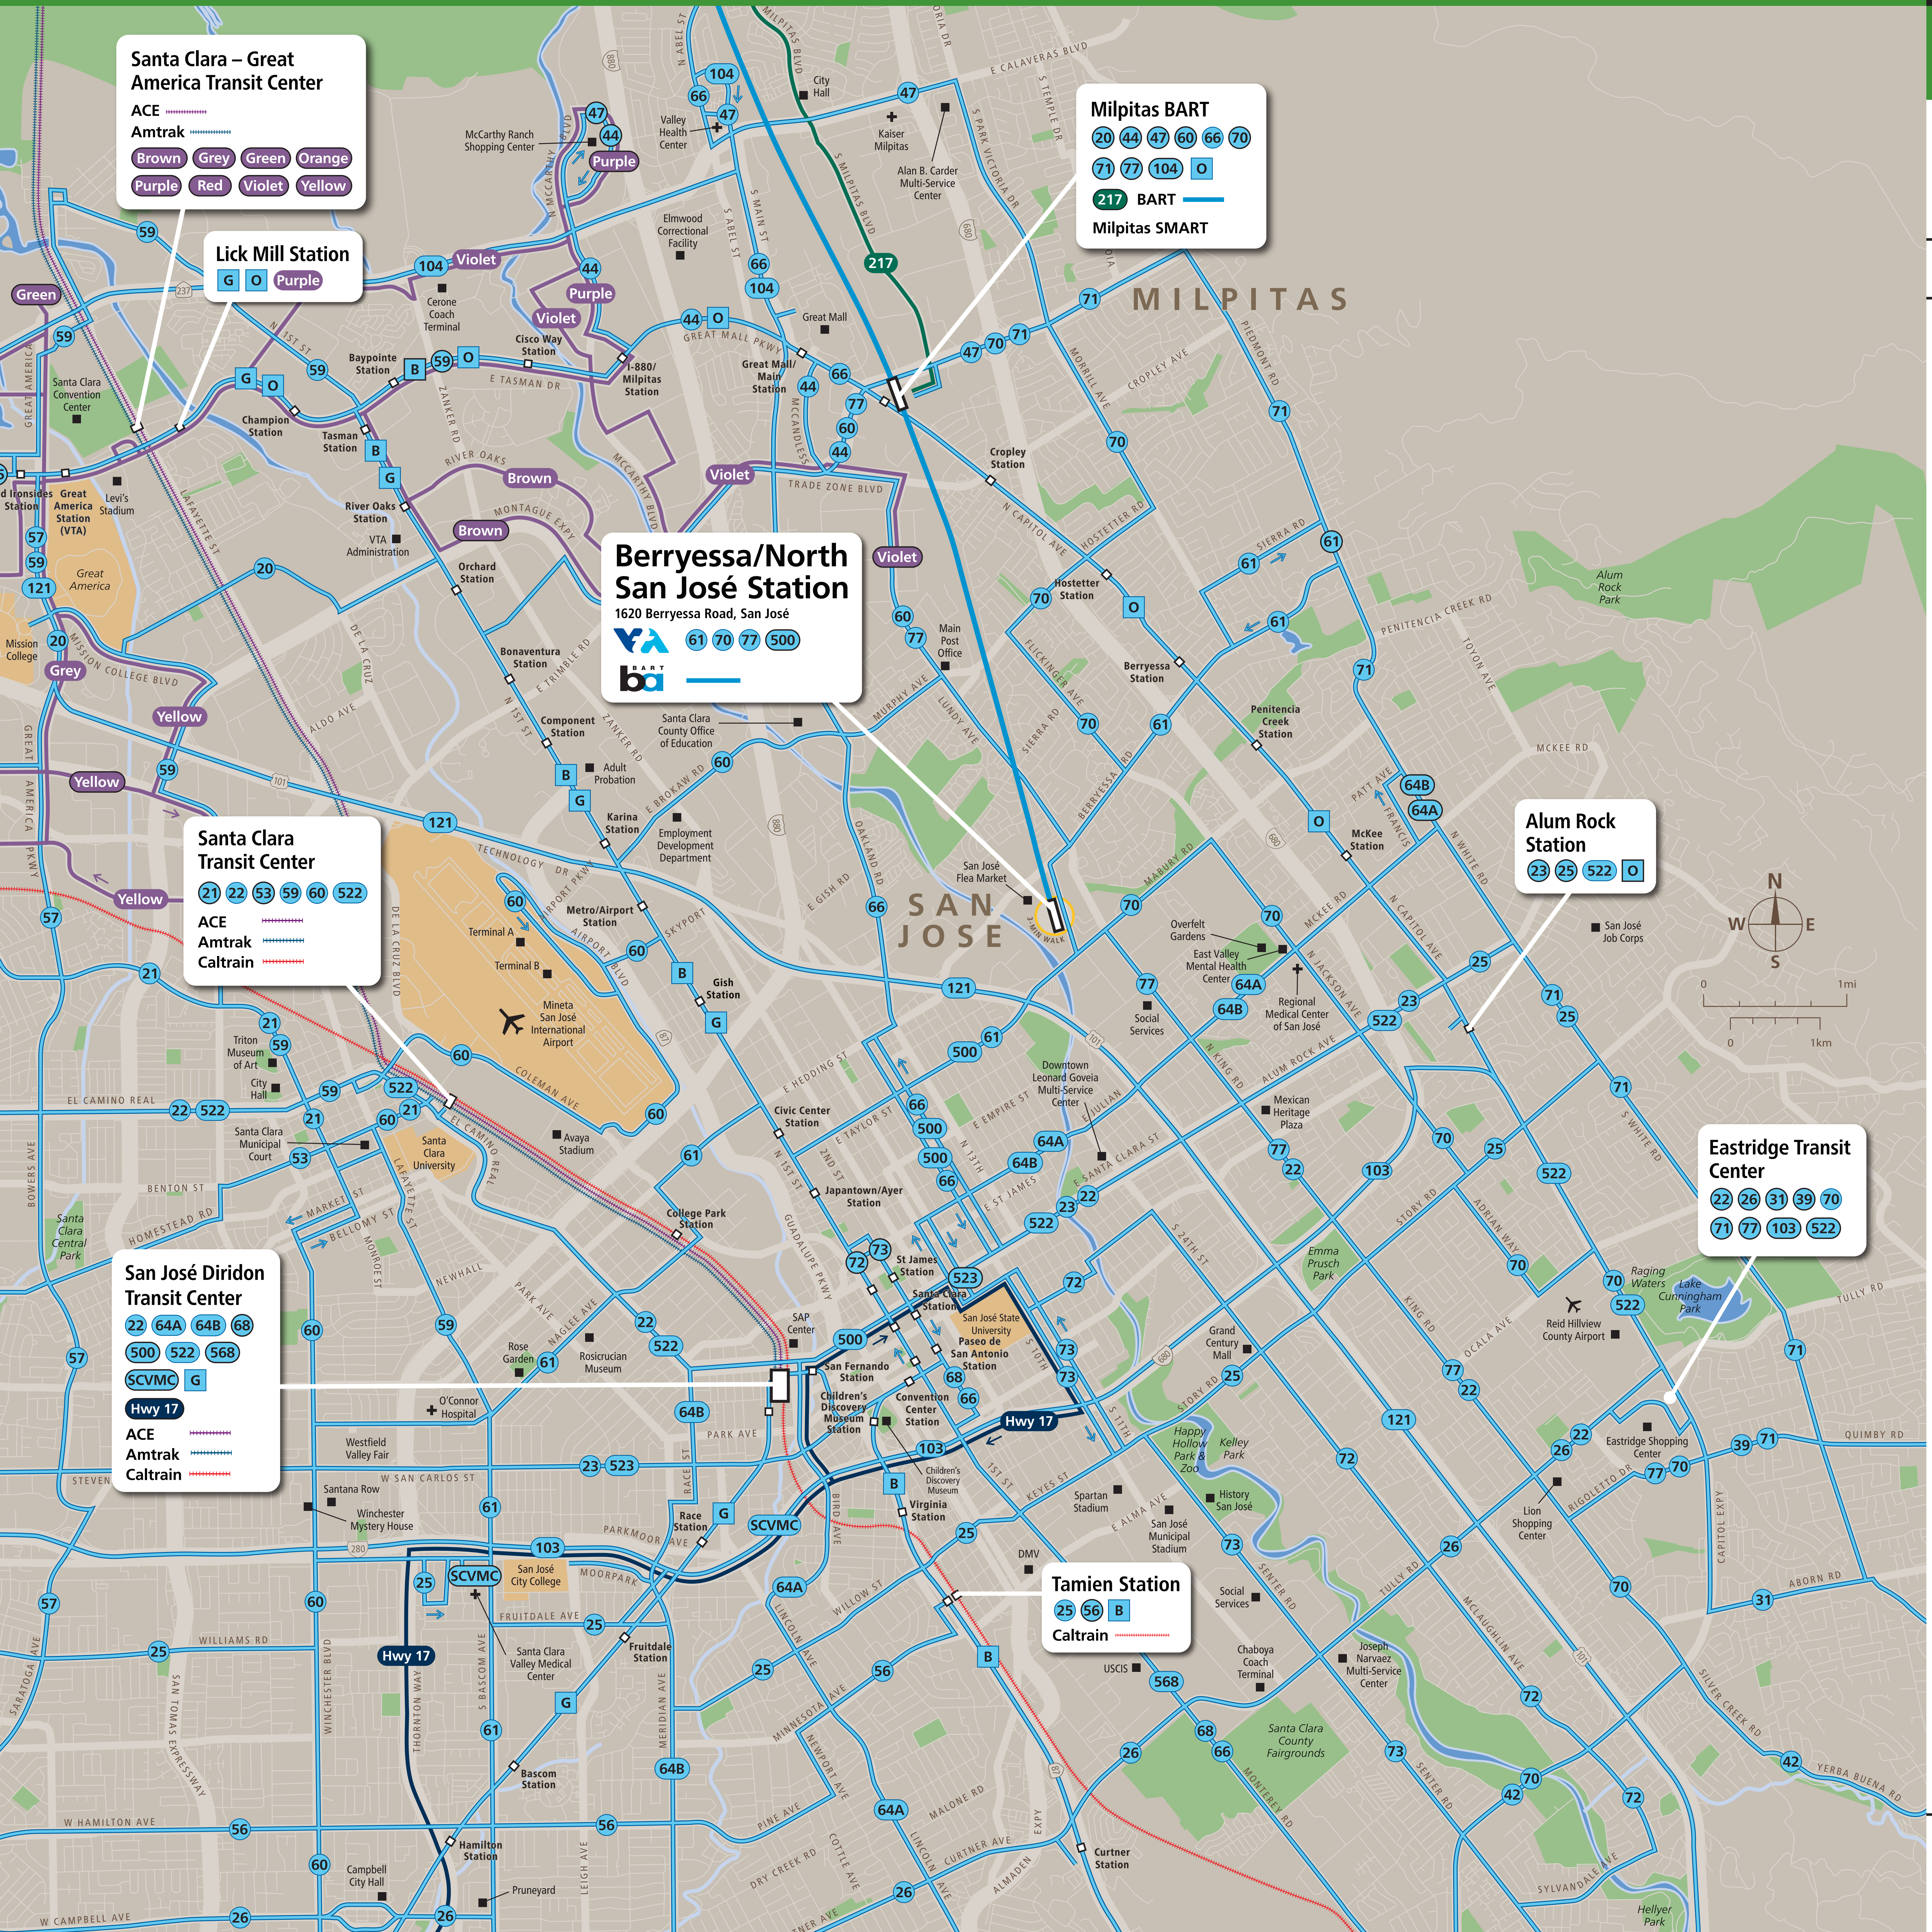

Transit Routes

Rutas del tránsito

Các Tuyến Đường

公車路線圖

Transit Information

Berryessa/ North San José Station

San José

Map Key

- You Are Here
- 3-Minute Walk
  500ft/150m Radius
- BART
- ACE
- Amtrak Train
- Caltrain
- -217- AC Transit
- ACE Shuttle
- Hwy 17 Santa Cruz Metro
- 70 VTA Bus Service
- B VTA Light Rail
- 70 Route Terminus

This map does not show all commuter, express, special event, or all-night routes. Service may vary with time of day or day of week. Service changes may have occurred since printing. Please consult transit agency schedule or contact 511 for more information.

Santa Clara – Great America Transit Center

ACE
Amtrak

Brown Grey Green Orange
Purple Red Violet Yellow

Lick Mill Station

G O Purple

Milpitas BART

20 44 47 60 66 70
71 77 104 O
217 BART
Milpitas SMART

Berryessa/North San José Station
1620 Berryessa Road, San José

VTA BART ba

61 70 77 500

Santa Clara Transit Center

21 22 53 59 60 522

ACE
Amtrak
Caltrain

Alum Rock Station

23 25 522 O

Eastridge Transit Center

22 26 31 39 70
71 77 103 522

San José Diridon Transit Center

22 64A 64B 68
500 522 568
SCVMC G
Hwy 17
ACE
Amtrak
Caltrain

Tamien Station

25 56 B
Caltrain

Call 511 | 511.org