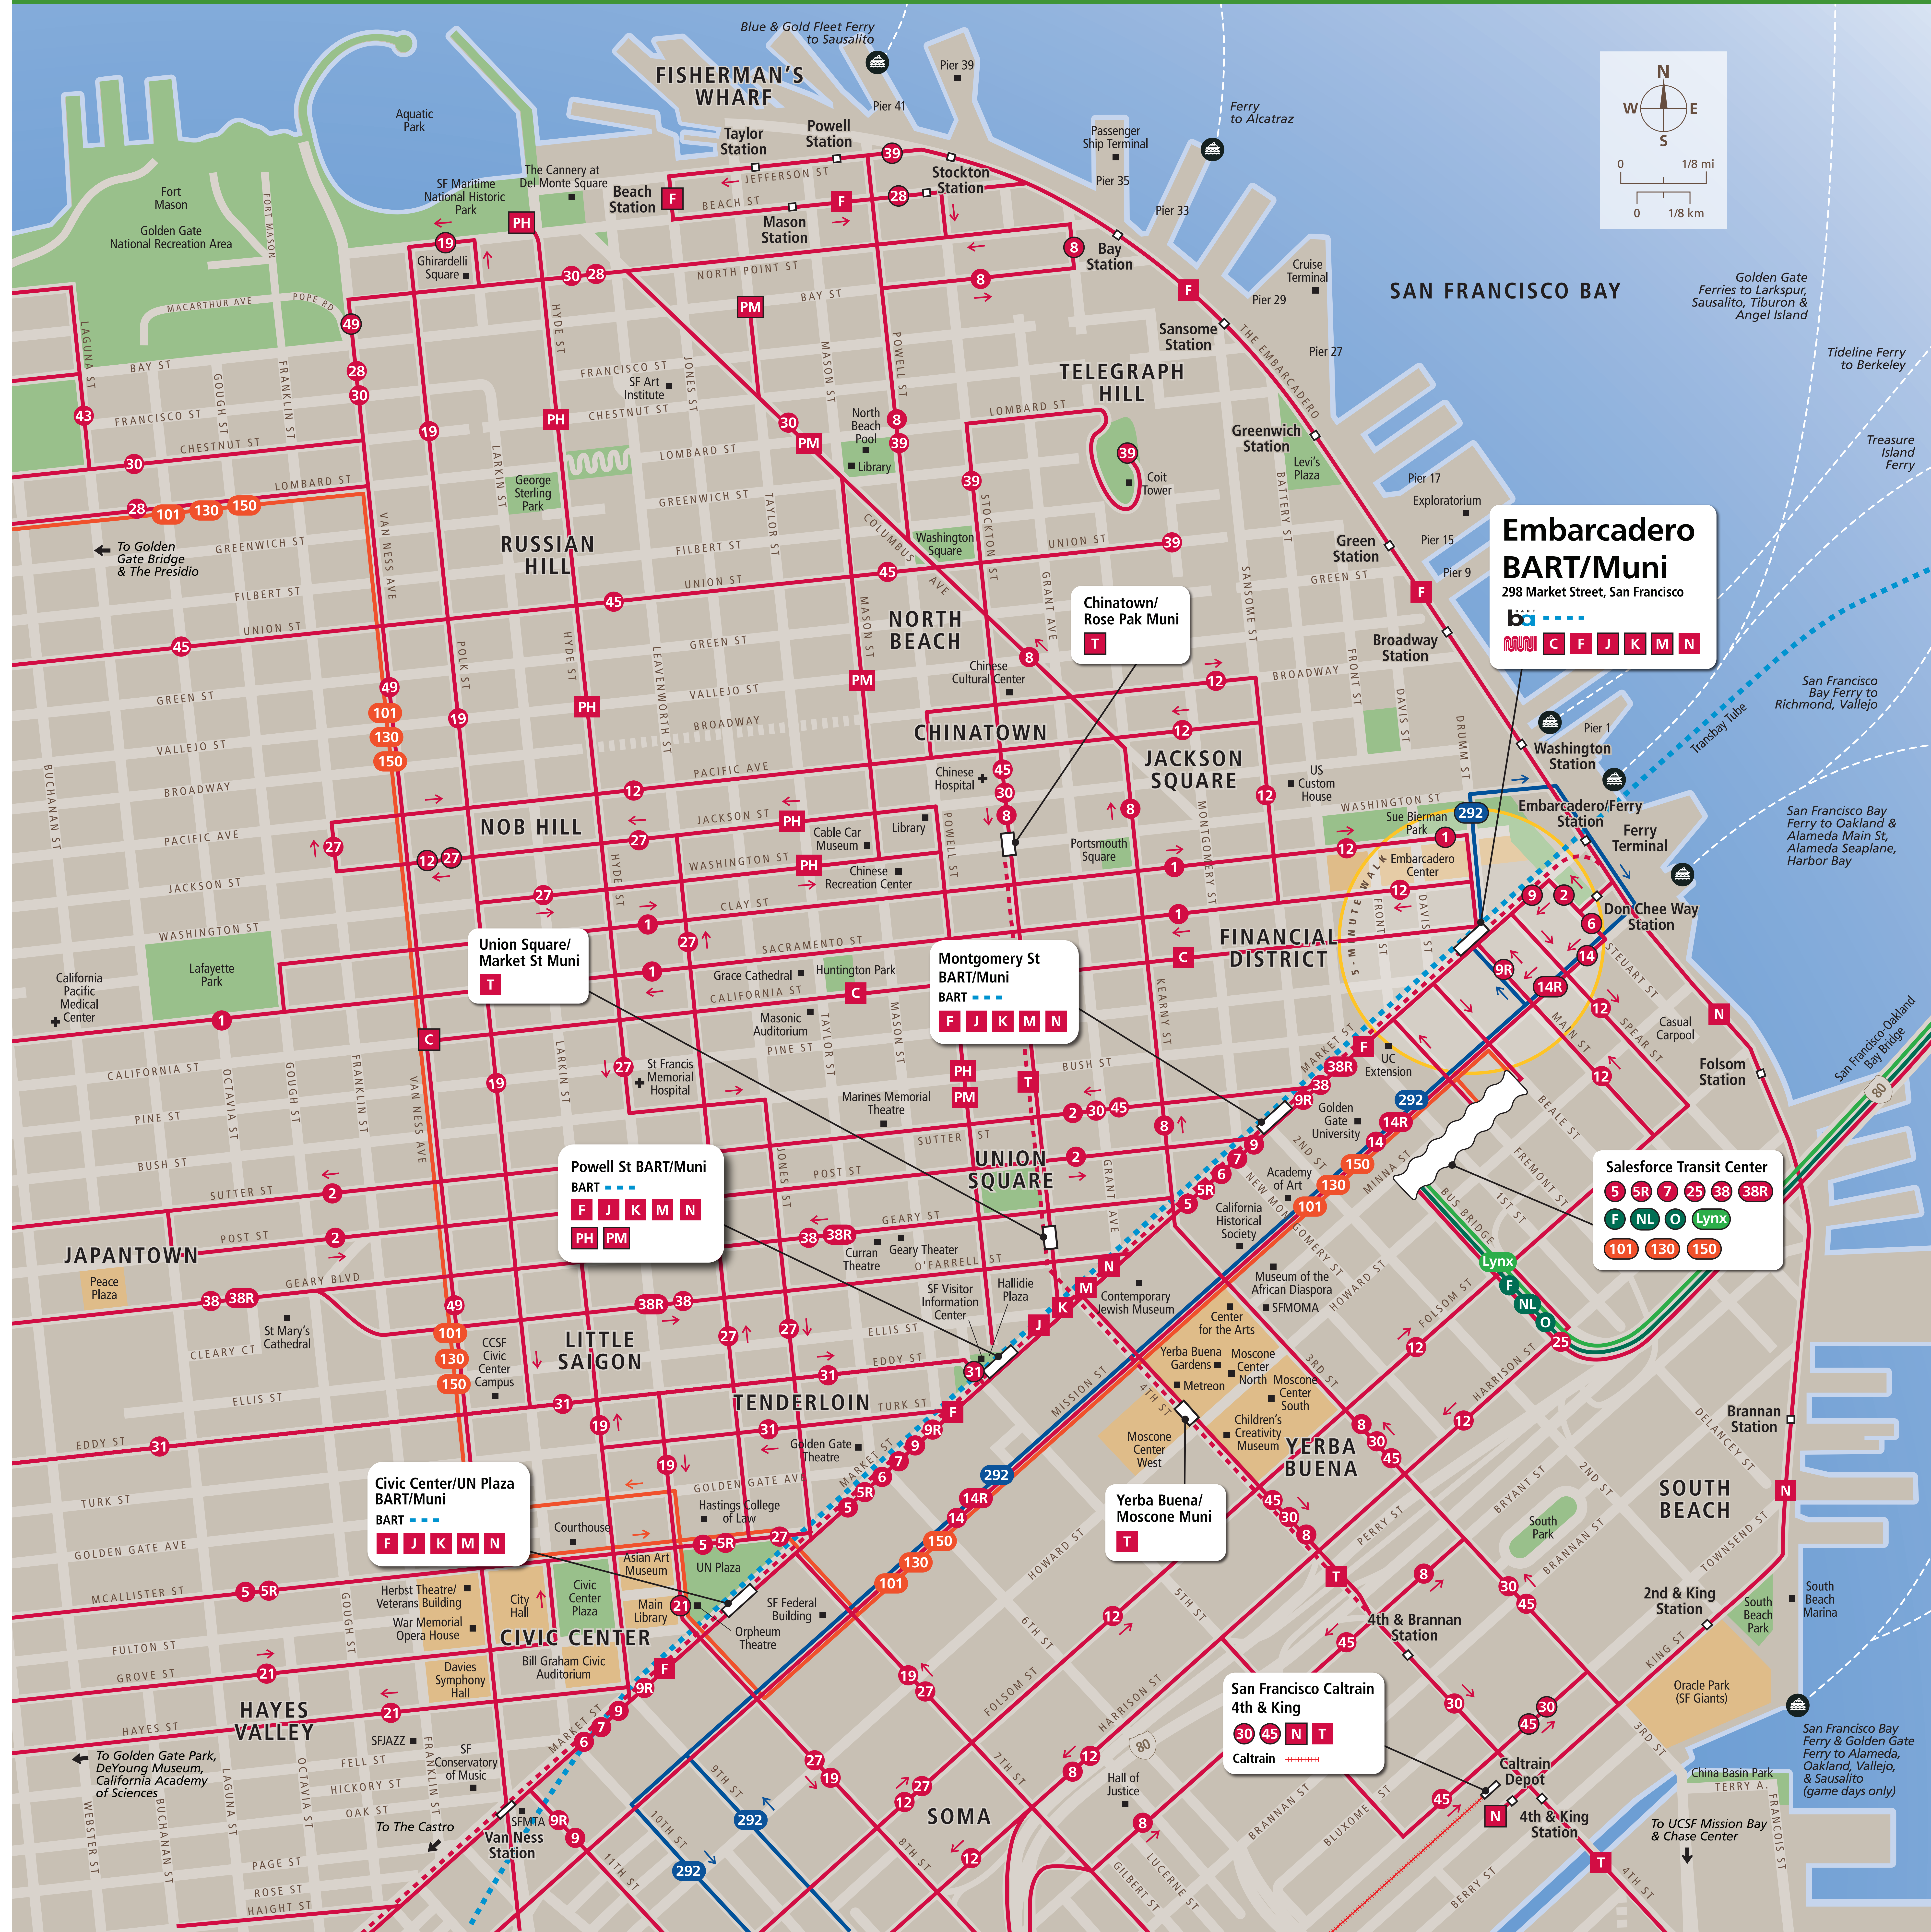

Transit Routes

Rutas del tránsito

公車路線圖

Transit Information

Embarcadero Station

San Francisco

Map Key

- You Are Here
- BART (underground)
- Caltrain
- Muni Bus
- Muni Metro / Street Car / Cable Car
- Muni (underground)
- Golden Gate Transit
- SamTrans
- AC Transit
- WestCAT
- Route Terminus
- Ferry Terminal

During limited hours the following lines also serve downtown San Francisco:

AC Transit: 800, FS, E, G, J, L, LA, NX, NX3, OX, P, V, W

Golden Gate Transit: 114, 132, 154, 172

Muni: 8AX, 8BX, 90, 91

SamTrans: 397, 398, FCX

Soltrans: 82

Some Muni lines operate all night. Visit www.sfmta.com or call 311 for more information.

This map does not show all commuter, express, special event, or all-night routes. Service may vary with time of day or day of week. Service changes may have occurred since printing. Please consult transit agency schedule or contact 511 for more information.

Call 511 | 511.org