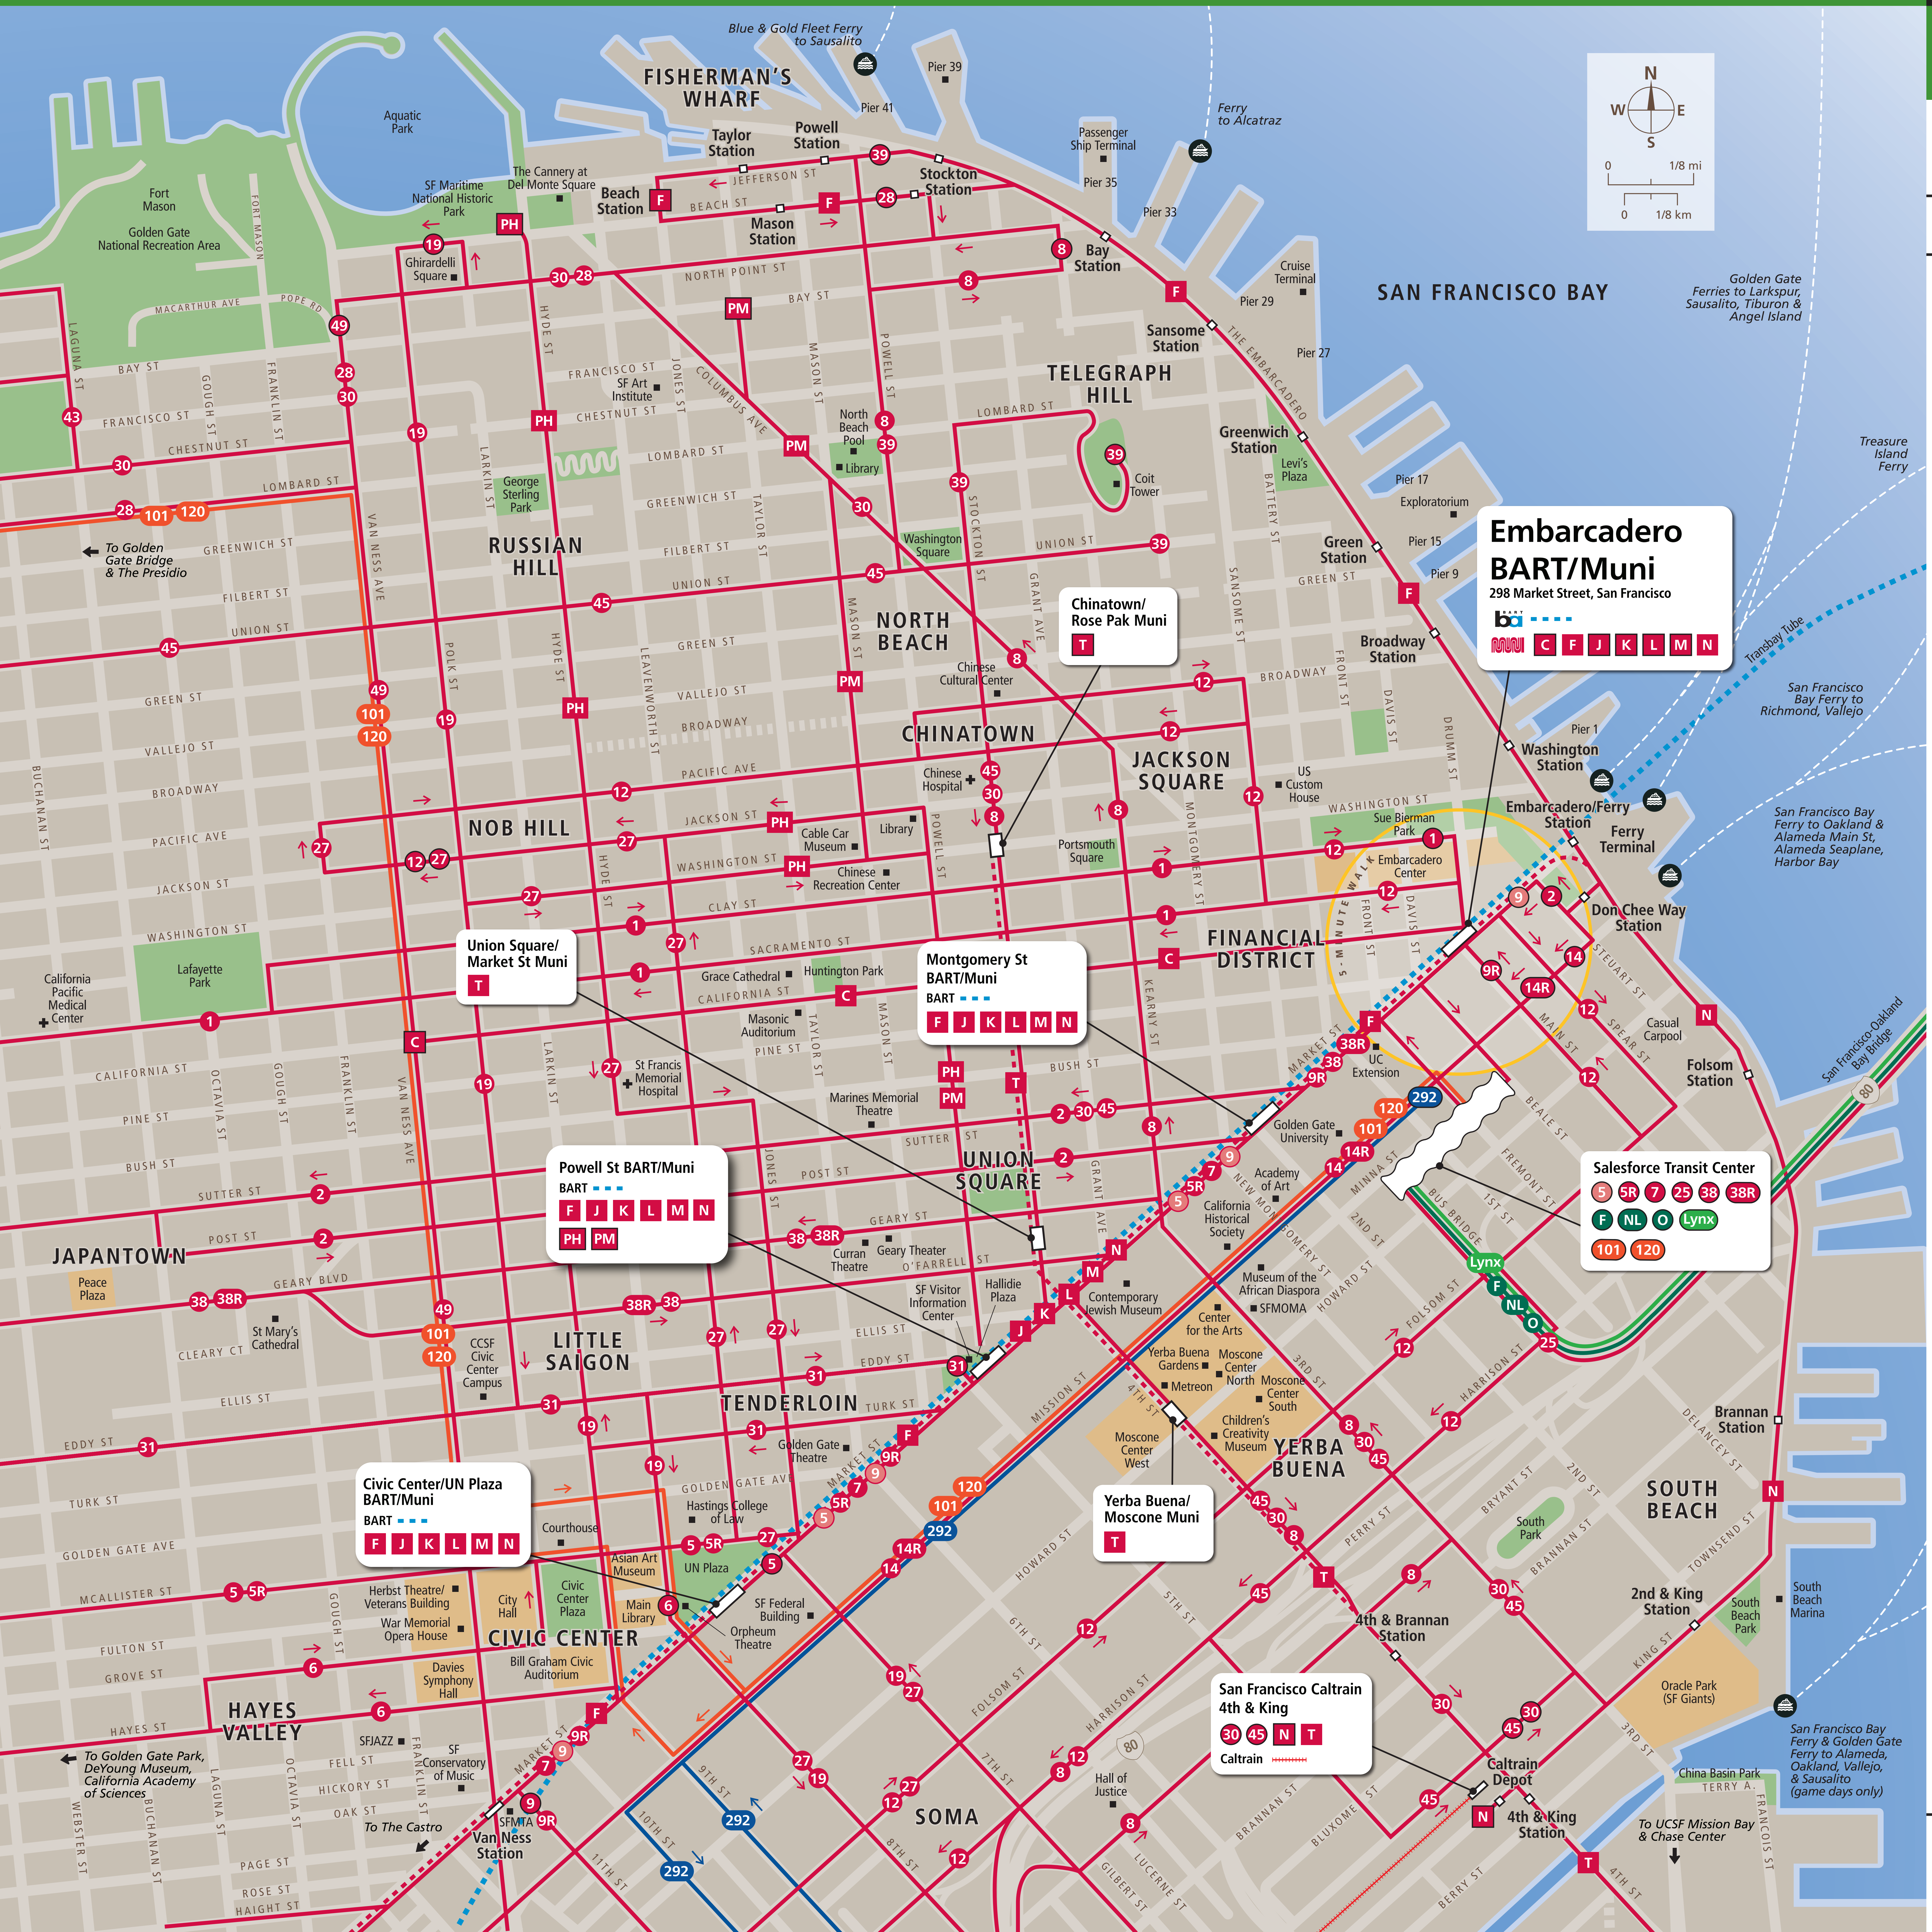

Transit Routes

Rutas del tránsito

公車路線圖

Transit Information

Embarcadero Station

San Francisco

Map Key

- You Are Here
- BART (underground)
- Caltrain
- Muni Bus
- Early Morning, Evening, & Weekend Only Service
- Muni Metro / Street Car / Cable Car
- Muni (underground)
- Golden Gate Transit
- SamTrans
- AC Transit
- WestCAT
- Route Terminus
- Ferry Terminal

During limited hours the following lines also serve downtown San Francisco:

AC Transit: 800, FS, E, G, J, L, NX, NX3, P, V, W

Golden Gate Transit: 114, 132, 154, 172

Muni: 1X, 8AX, 8BX, 90, 91

SamTrans: 397, EPX, FCX

Soltrans: 82

Some Muni lines operate all night. Visit www.sfmta.com or call 311 for more information.

This map does not show all commuter, express, special event, or all-night routes. Service may vary with time of day or day of week. Service changes may have occurred since printing. Please consult transit agency schedule or contact 511 for more information.

Call 511 | 511.org