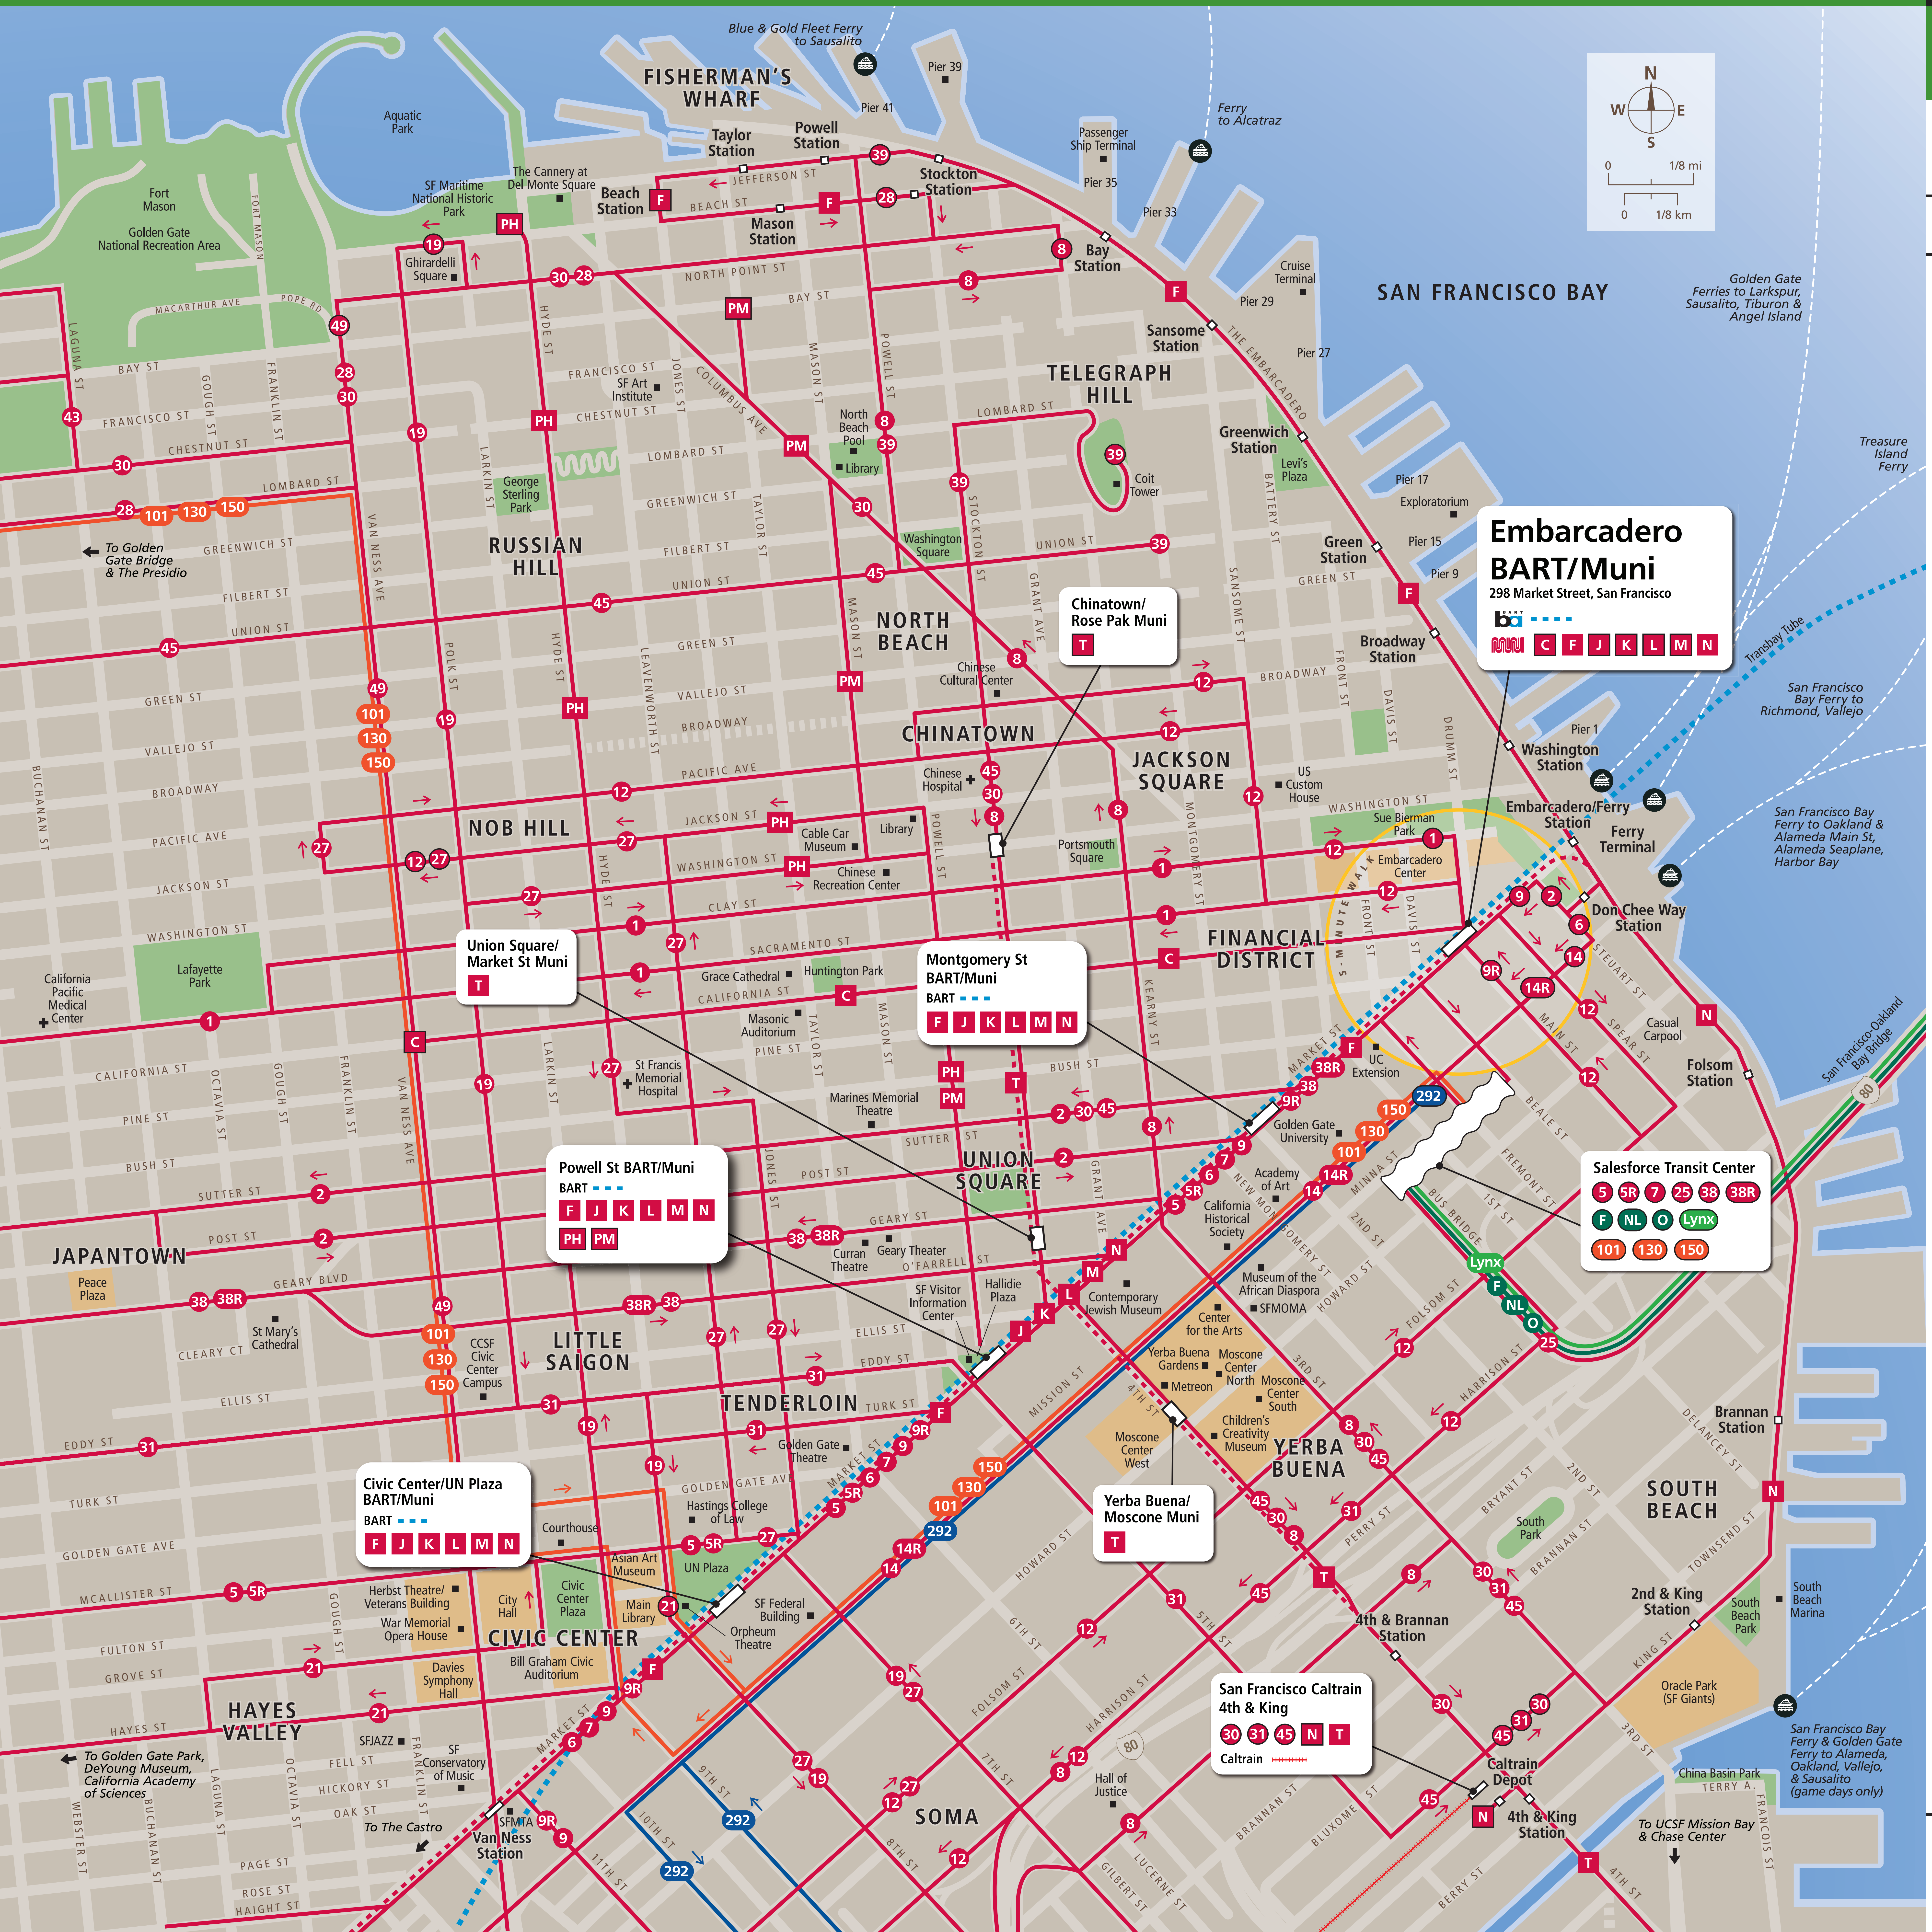

Transit Routes

Rutas del tránsito

公車路線圖

Transit Information

Embarcadero Station

San Francisco

Map Key

- You Are Here
- BART (underground)
- Caltrain
- Muni Bus
- Muni Metro / Street Car / Cable Car
- Muni (underground)
- Golden Gate Transit
- SamTrans
- AC Transit
- LYNX WestCAT
- Route Terminus
- Ferry Terminal

During limited hours the following lines also serve downtown San Francisco:

AC Transit: 800, FS, E, G, J, L, LA, NX, NX3, OX, P, V, W

Golden Gate Transit: 114, 132, 154, 164, 172

Muni: 1X, 8AX, 8BX, 90, 91

SamTrans: 397, EPX, FCX

Soltrans: 82

Some Muni lines operate all night. Visit www.sfmta.com or call 311 for more information.

This map does not show all commuter, express, special event, or all-night routes.

Service may vary with time of day or day of week. Service changes may have occurred since printing. Please consult transit agency schedule or contact 511 for more information.

Call 511 | 511.org