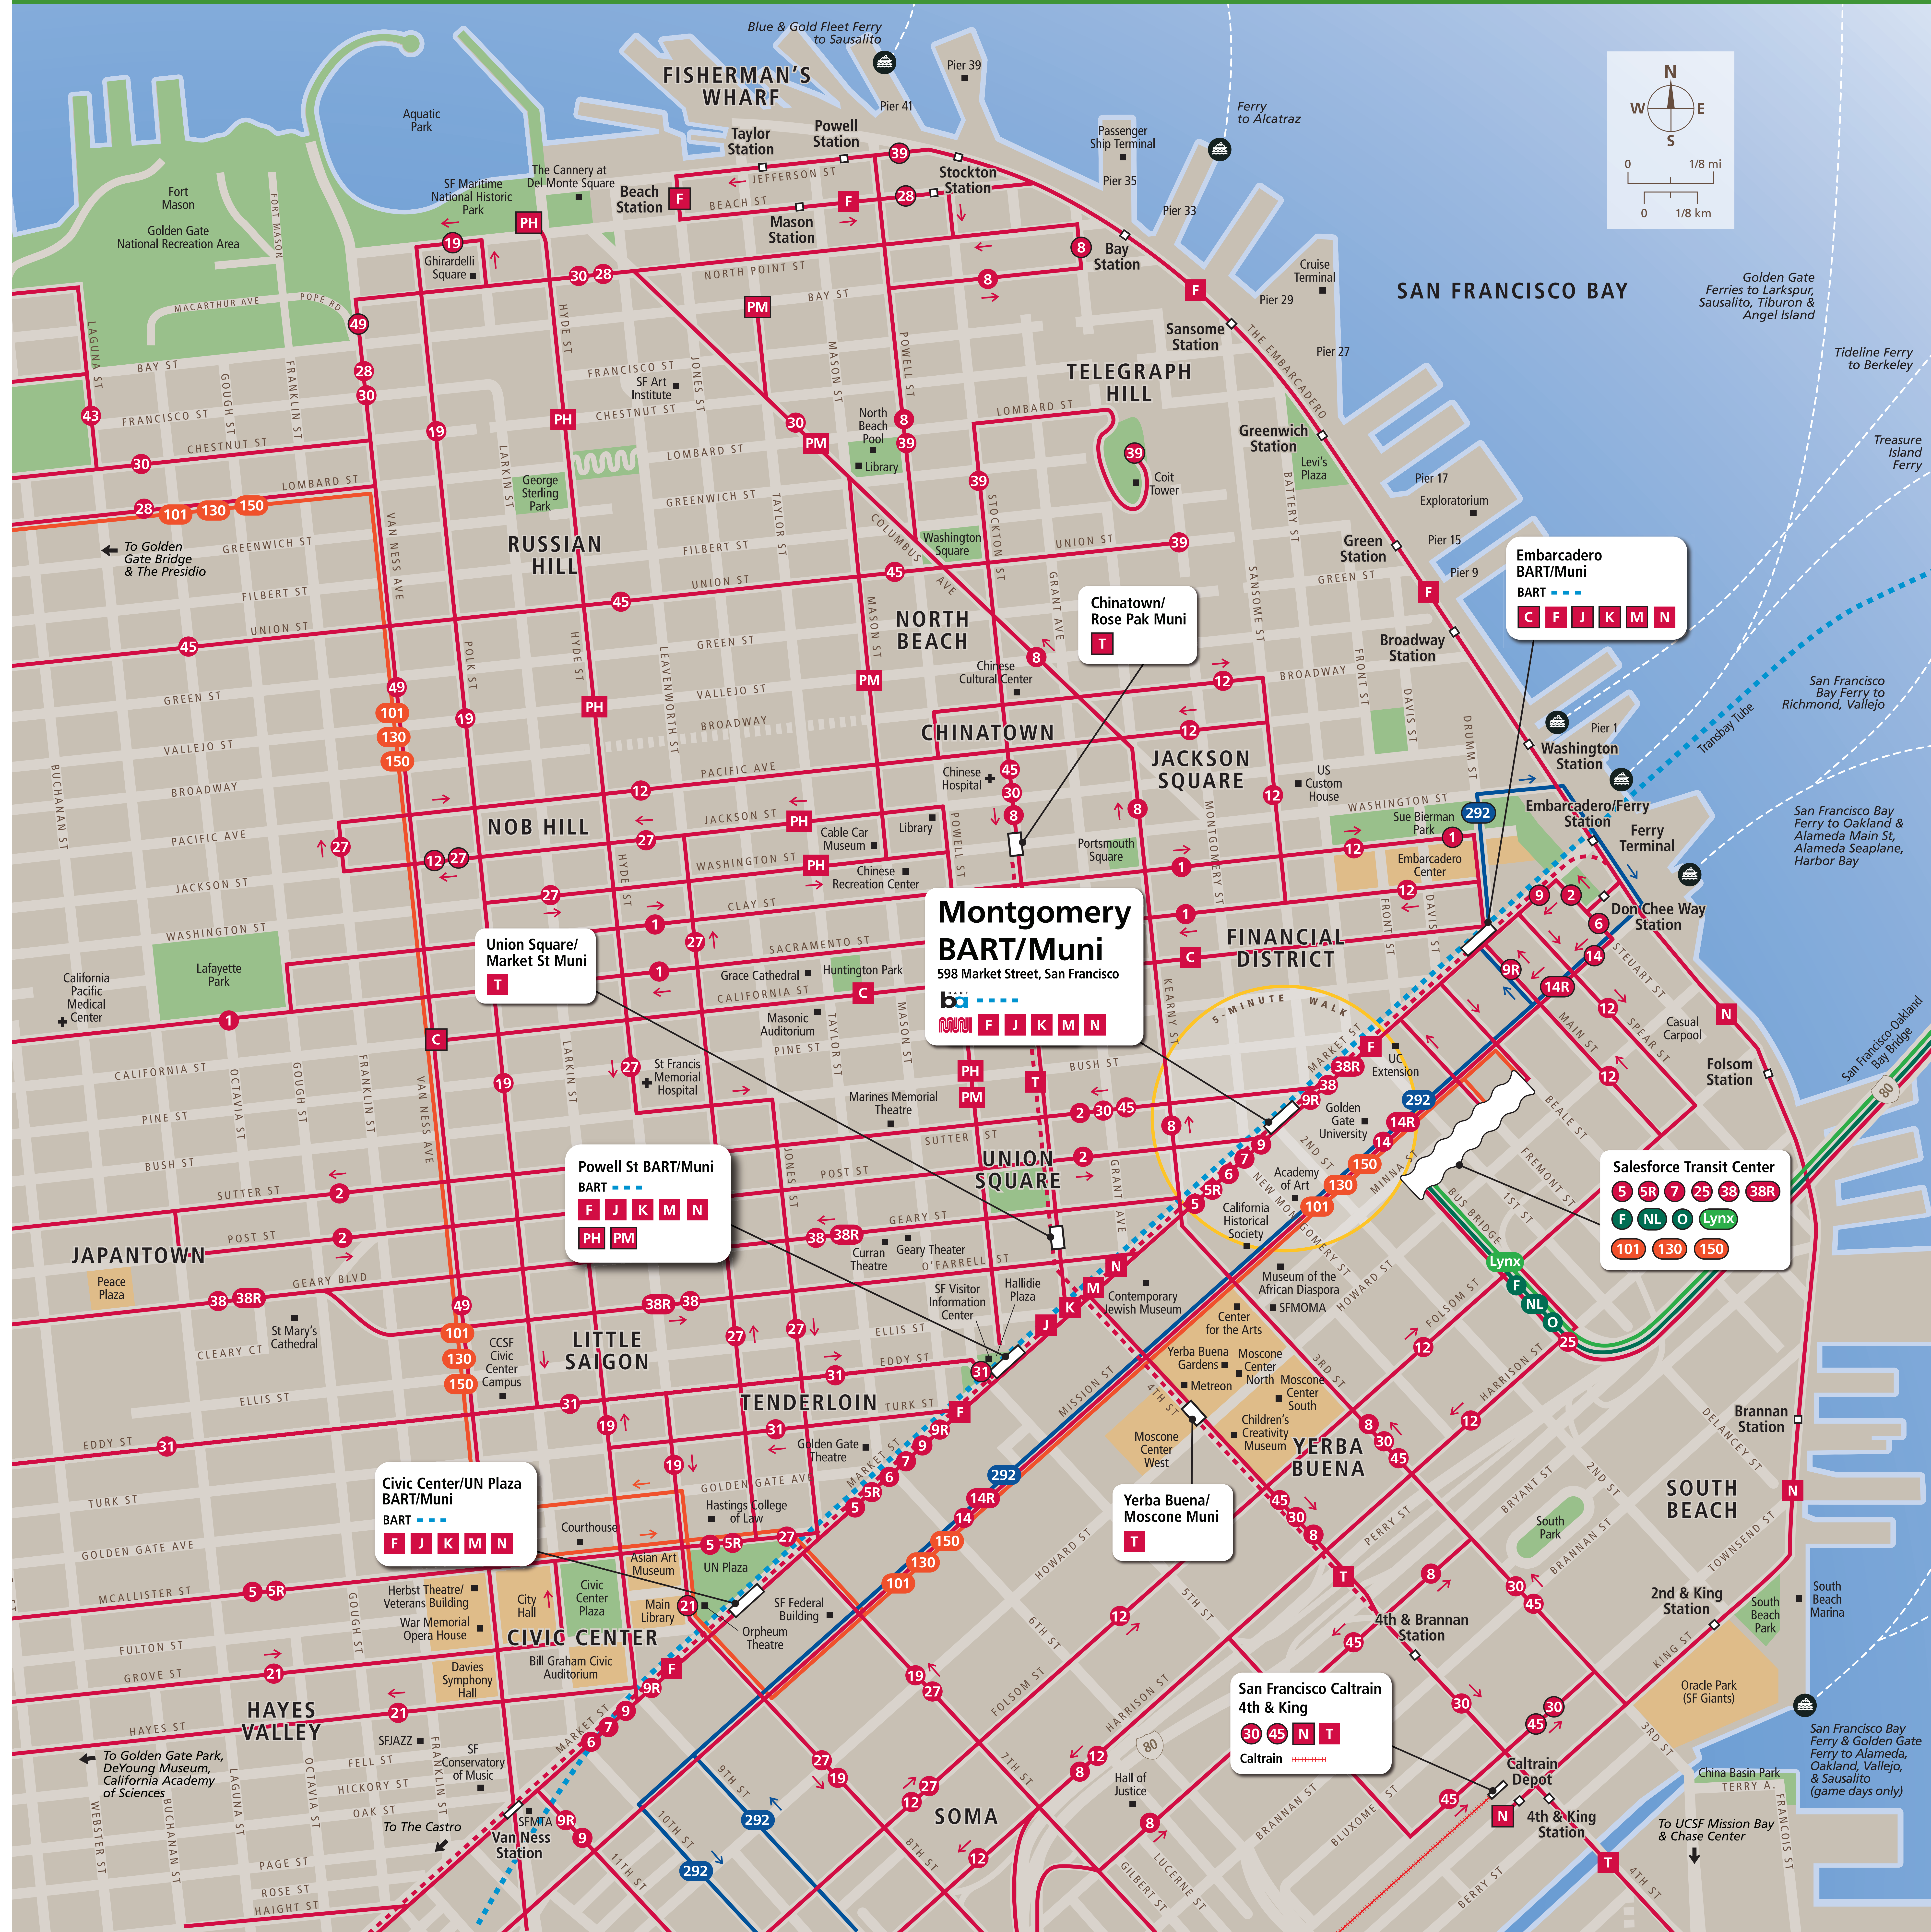

Transit Routes

Rutas del tránsito

公車路線圖

Transit Information

Montgomery Station

San Francisco

Map Key

- You Are Here
- BART (underground)
- Caltrain
- Muni Bus
- Muni Metro / Street Car / Cable Car
- Muni (underground)
- Golden Gate Transit
- SamTrans
- AC Transit
- WestCAT
- Route Terminus
- Ferry Terminal

During limited hours the following lines also serve downtown San Francisco:

AC Transit: 800, FS, E, G, J, L, LA, NX, NX3, OX, P, V, W

Golden Gate Transit: 114, 132, 154, 172

Muni: 8AX, 8BX, 90, 91

SamTrans: 397, 398, FCX

Soltrans: 82

Some Muni lines operate all night. Visit www.sfmta.com or call 311 for more information.

This map does not show all commuter, express, special event, or all-night routes. Service may vary with time of day or day of week. Service changes may have occurred since printing. Please consult transit agency schedule or contact 511 for more information.

Call 511 | 511.org

Sponsored by the Metropolitan Transportation Commission in cooperation with AC Transit. Contact us at signcomments@bayareametro.gov.