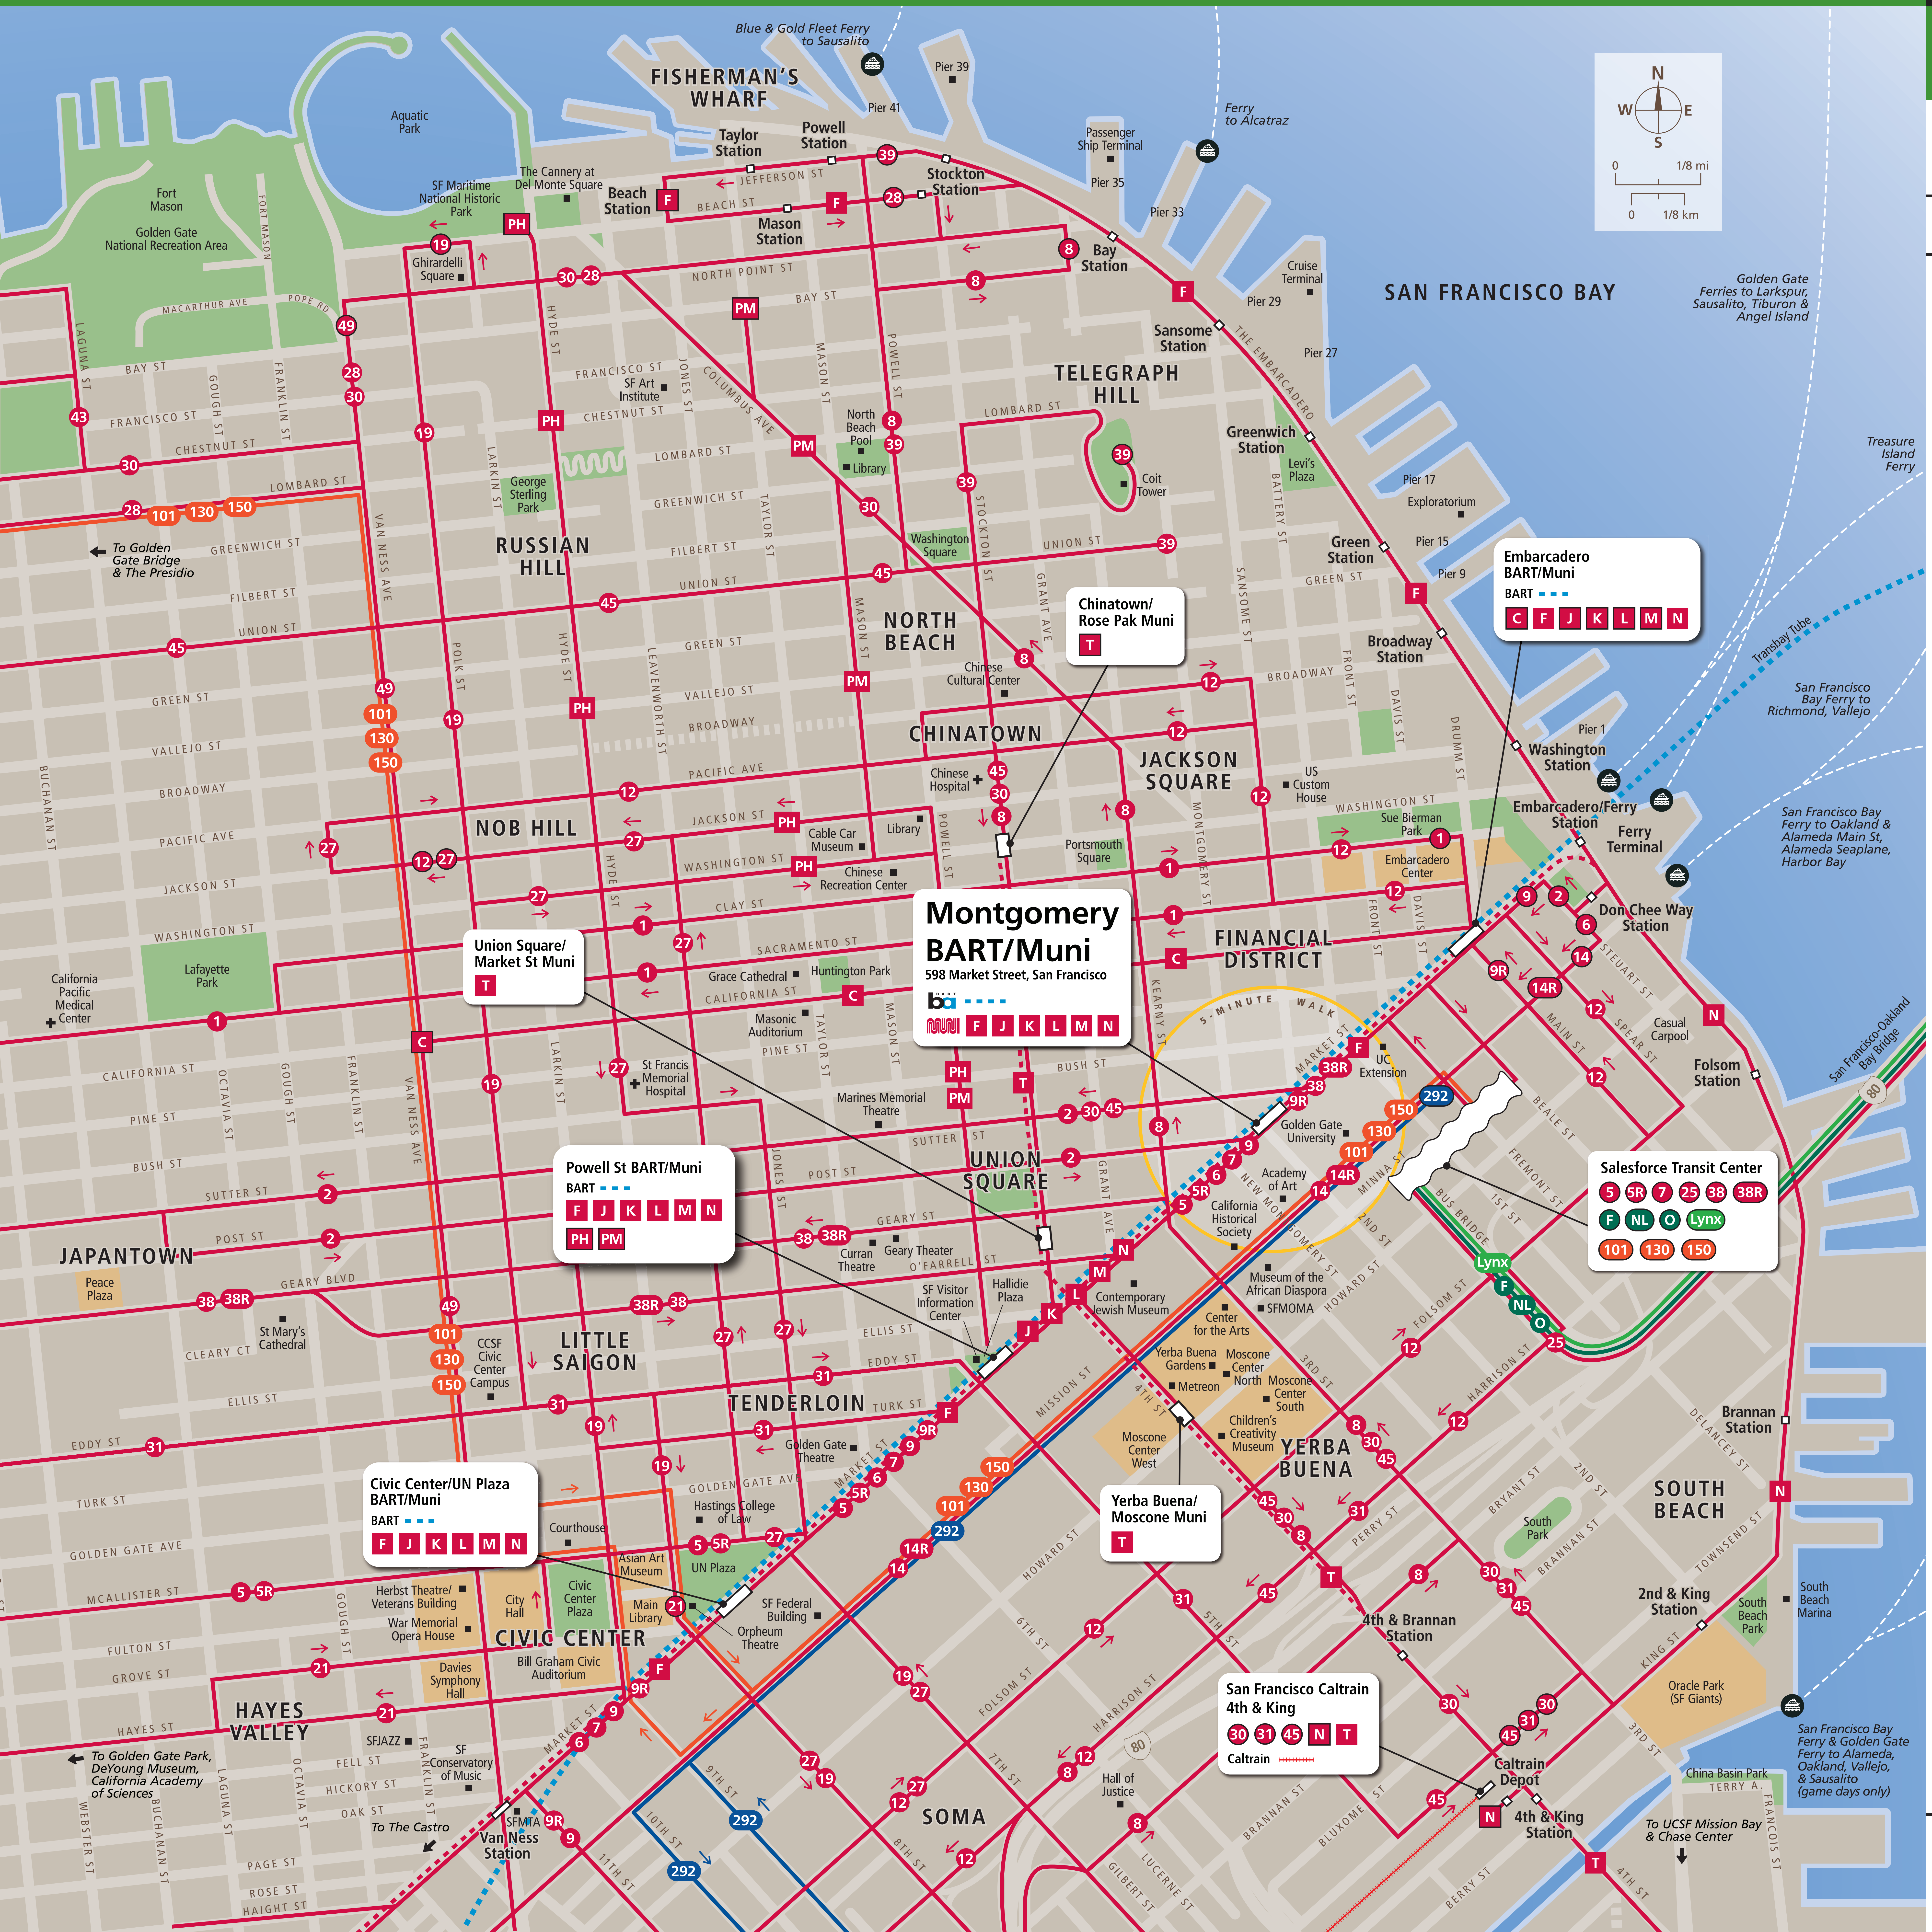

Transit Routes

Rutas del tránsito

公車路線圖

Transit Information

Montgomery Station

San Francisco

Map Key

- You Are Here
- BART (underground)
- Caltrain
- Muni Bus
- Muni Metro / Street Car / Cable Car
- Muni (underground)
- Golden Gate Transit
- SamTrans
- AC Transit
- WestCAT
- Route Terminus
- Ferry Terminal

During limited hours the following lines also serve downtown San Francisco:

AC Transit: 800, FS, E, G, J, L, LA, NX, NX3, OX, P, V, W

Golden Gate Transit: 114, 132, 154, 164, 172

Muni: 1X, 8AX, 8BX, 90, 91

SamTrans: 397, EPX, FCX

Soltrans: 82

Some Muni lines operate all night. Visit www.sfmta.com or call 311 for more information.

This map does not show all commuter, express, special event, or all-night routes. Service may vary with time of day or day of week. Service changes may have occurred since printing. Please consult transit agency schedule or contact 511 for more information.

Call 511 | 511.org