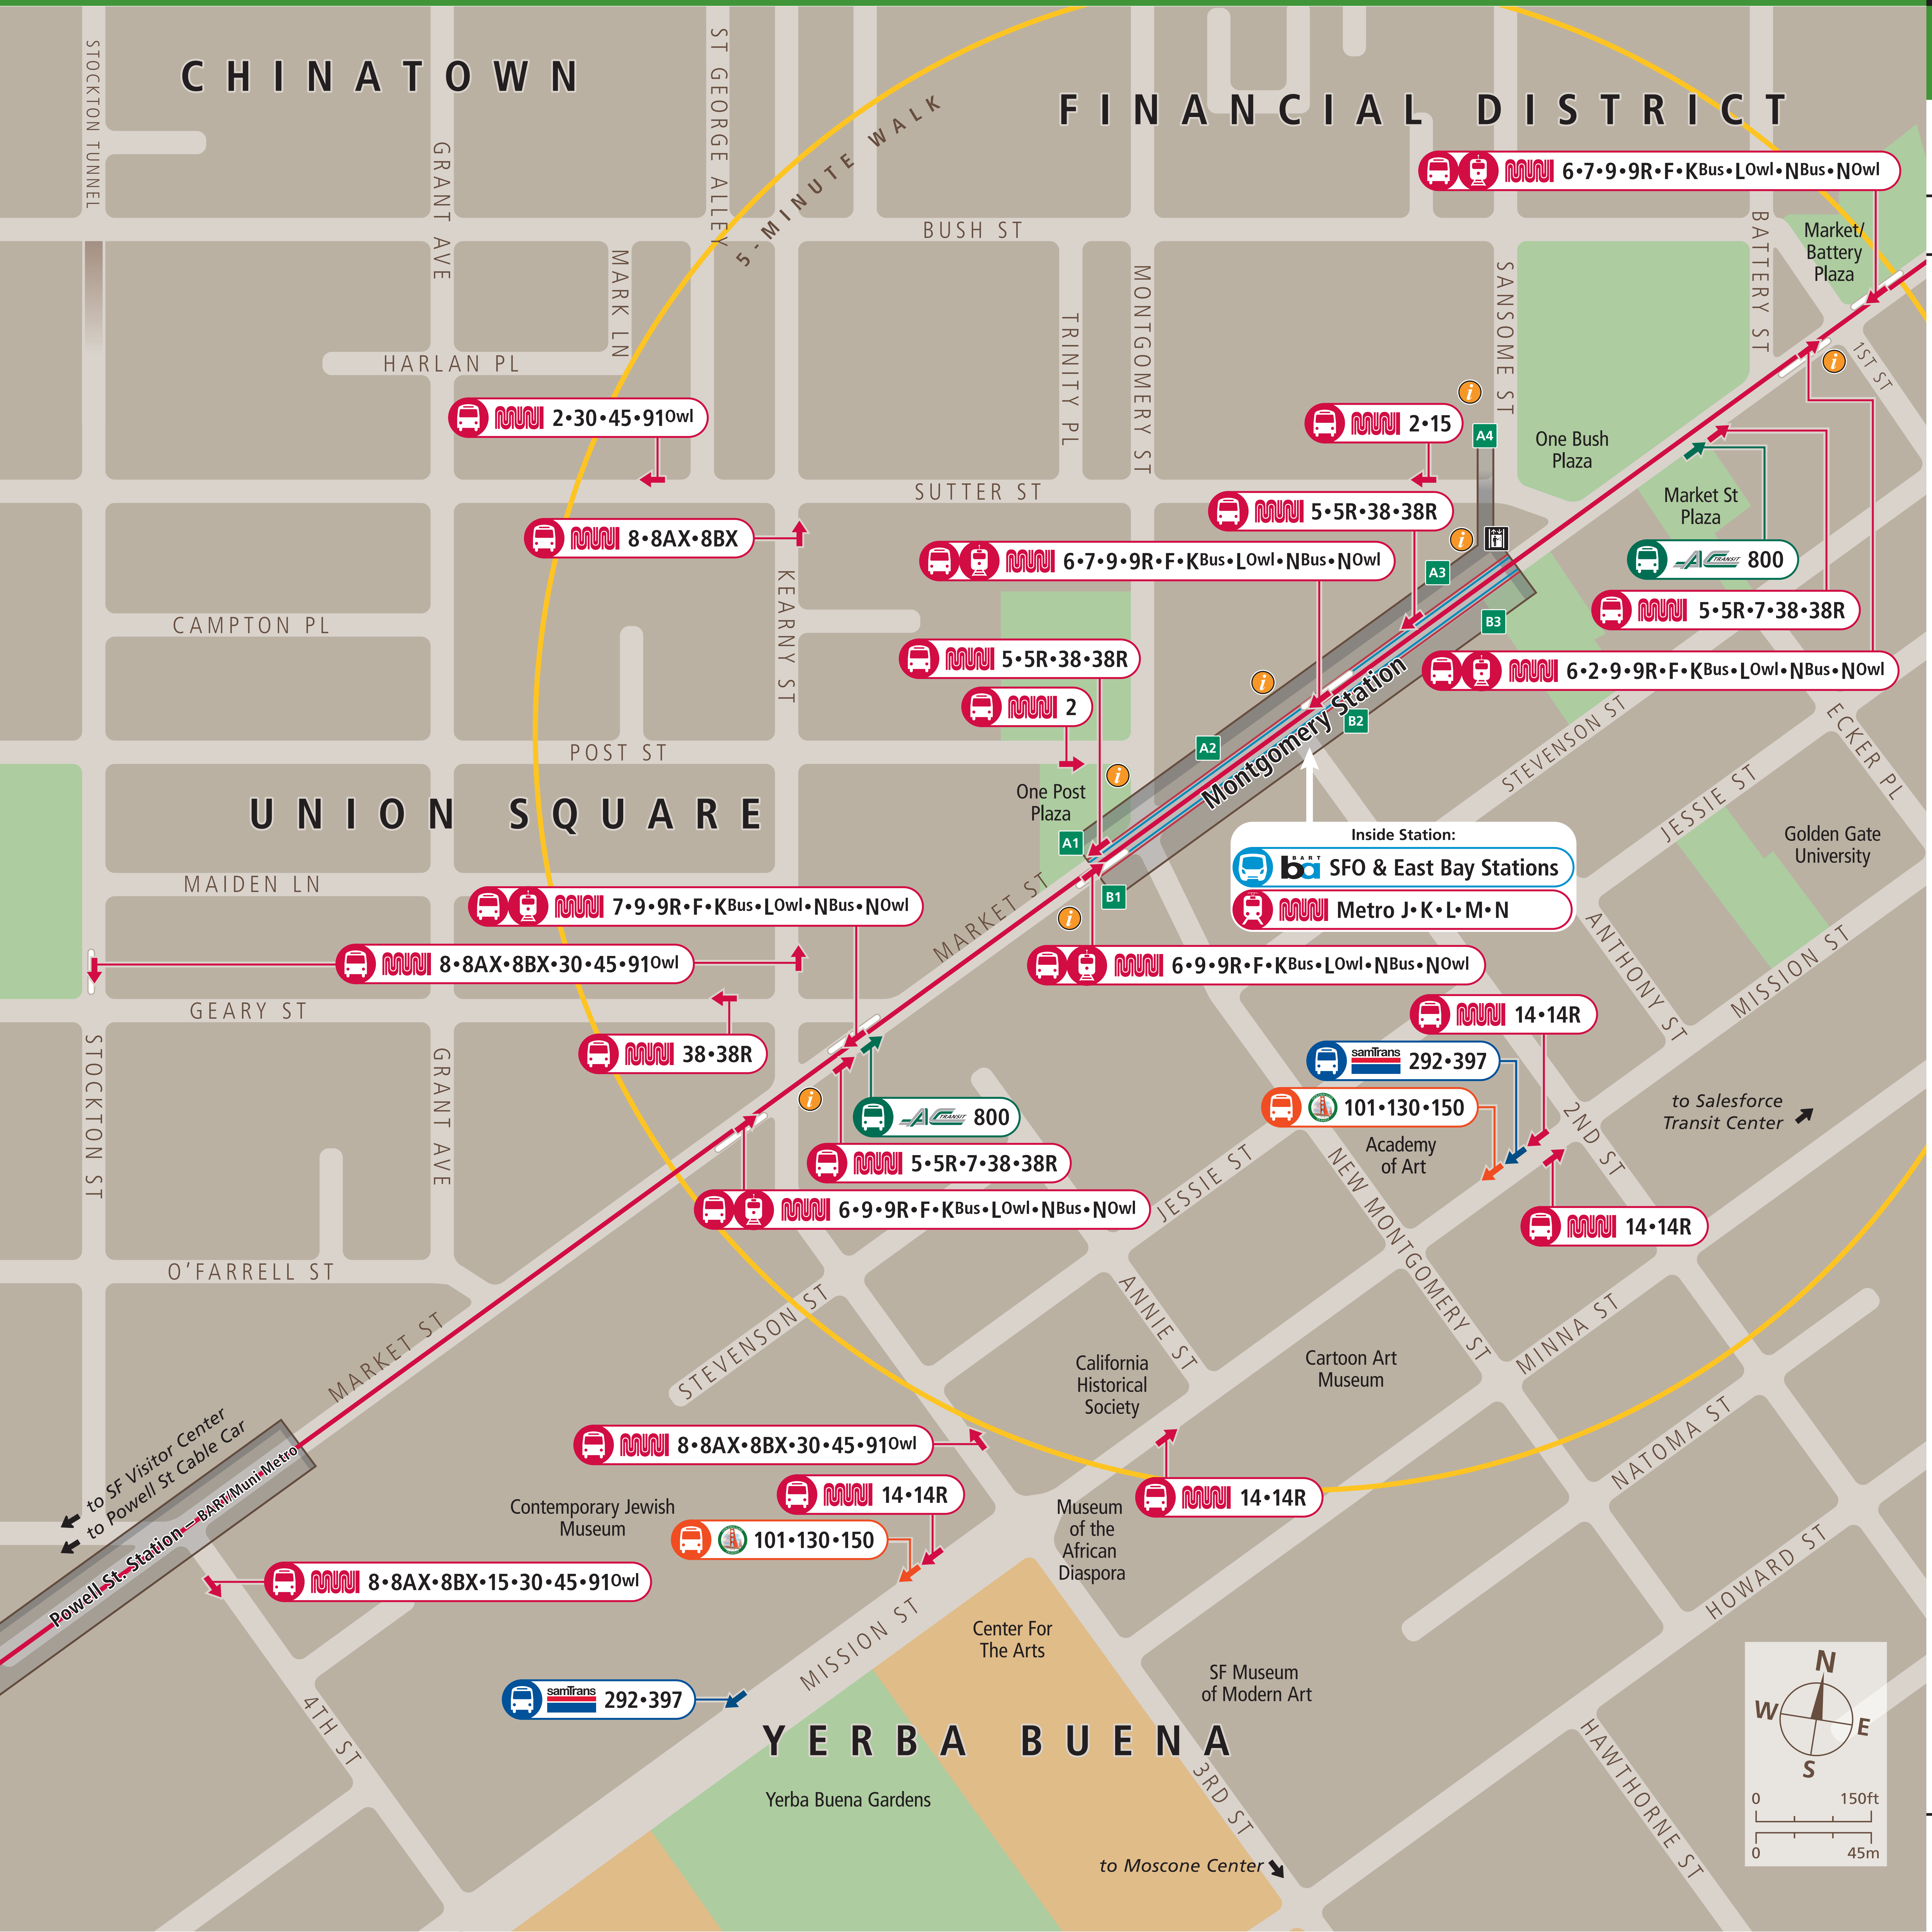

Transit Stops

Paradas del tránsito

公車站地圖

Transit Information

Montgomery Station

San Francisco

Map Key

- You Are Here
- 5-Minute Walk
  1000ft/305m
- BART Train
- Bus (Motor Coach, Trolley Coach)
- Muni F Line Historic Streetcar
- Muni Metro Light Rail
- Transit Stop
- Underground Station
- Station Entrance/Exit
- Station Elevator
- Transit Information

Transit Lines

- AC Transit Bus
- All Nighter Line
  800 Richmond BART
- Early Bird Express
  714 Salesforce Transit Center
  714 Daly City
- Golden Gate Transit Buses
  101 Santa Rosa 150 San Rafael
  130 San Rafael
- SamTrans Buses
  292 SFO / Hillsdale 397 SFO / Palo Alto
- San Francisco Muni
- **Motor Coach & Trolley Coach (TC)**
- 2 Clement 15 Bayview Hunters Point Express
- 5 Fulton (TC) 30 Stockton
- 6 Parnassus/Haight (TC) 38 Geary
- 7 Haight/Noriega 38R Geary Rapid
- 8 Bayshore 45 Union/Stockton
- 8AX Bayshore Express 91 West Portal-SFSU
- 8BX Bayshore Express K Ingleside
- 9 San Bruno L-Owl Taraval Owl
- 9R San Bruno Rapid N Judah
- 12 Folsom/Pacific N-Owl Judah Owl
- 14 Mission (TC)
- 14R Mission Rapid
- **Historic Streetcar**
- F Market and Wharves
- **Metro Light Rail**
- J Church M Ocean View
- K Ingleside N Judah
- L Taraval

Call 511 | 511.org