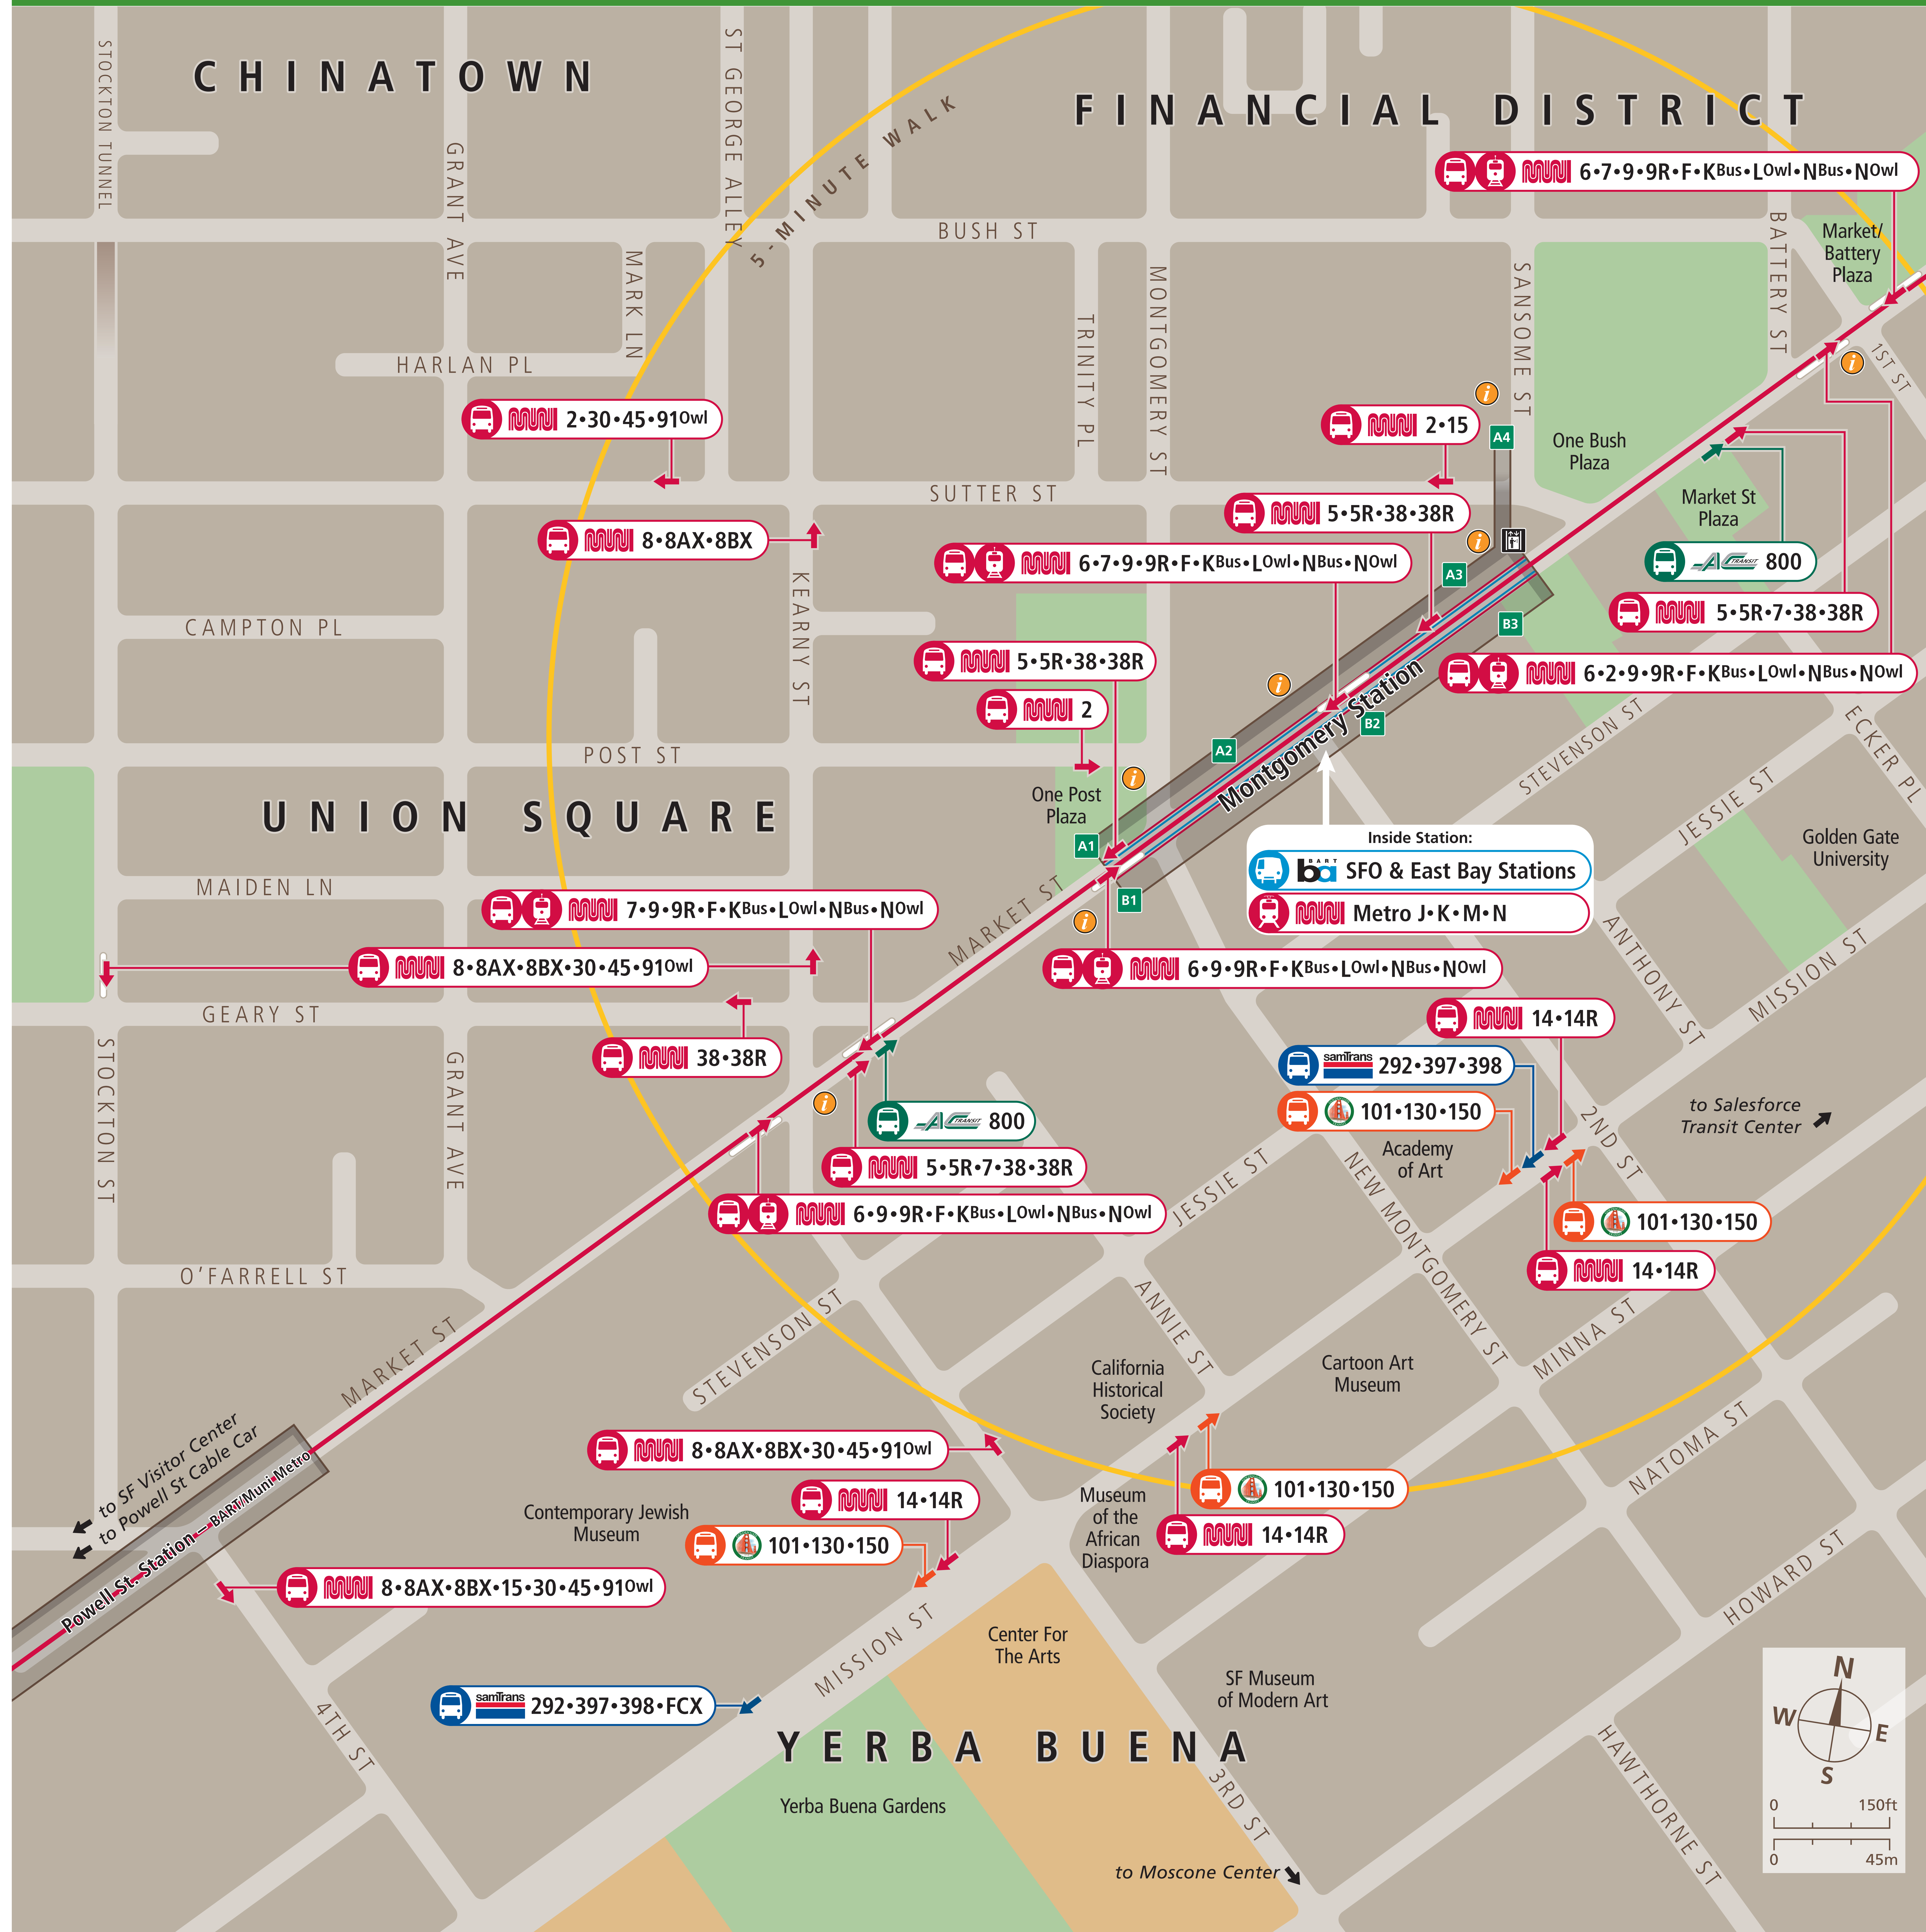

Transit Stops

Paradas del tránsito

公車站地圖

Transit Information

Montgomery Station

San Francisco

Map Key

- You Are Here
- 5-Minute Walk
  1000ft/305m
- BART Train
- Bus (Motor Coach, Trolley Coach)
- Transit Stop
- Underground Station
- Station Entrance/Exit
- Station Elevator
- Taxi Stand
- Transit Information

Transit Lines

AC Transit Bus	
All Nighter Line	
800	Richmond BART
Golden Gate Transit Buses	
101	Santa Rosa
150	San Rafael
130	San Rafael
SanTrans Buses	
292	SFO / Hillsdale
397	SFO / Palo Alto
397	SFO / Redwood City
FCX	Foster City
San Francisco Muni	
Motor Coach & Trolley Coach (TC)	
2	Clement
15	Bayview Hunters Point Express
5	Fulton (TC)
30	Stockton
6	Panasonic/Height (TC)
38	Geary
7	Haystack/Noriega
38R	Geary Rapid
8	Bayshore
45	Union/Stockton
8AX	Bayshore Express
91	West Portal-SFSU
88X	Bayshore Express
K	Ingliside
9	San Bruno
L-owl	Taraval Owl
9R	San Bruno Rapid
N	Judah
12	Folsom/Pacific
N-owl	Judah Owl
14	Mission (TC)
14R	Mission Rapid
Historic Streetcar	
F	Market and Wharves
Metro Light Rail	
J	Church
M	Ocean View
K	Ingliside
N	Judah

Call 511 | 511.org