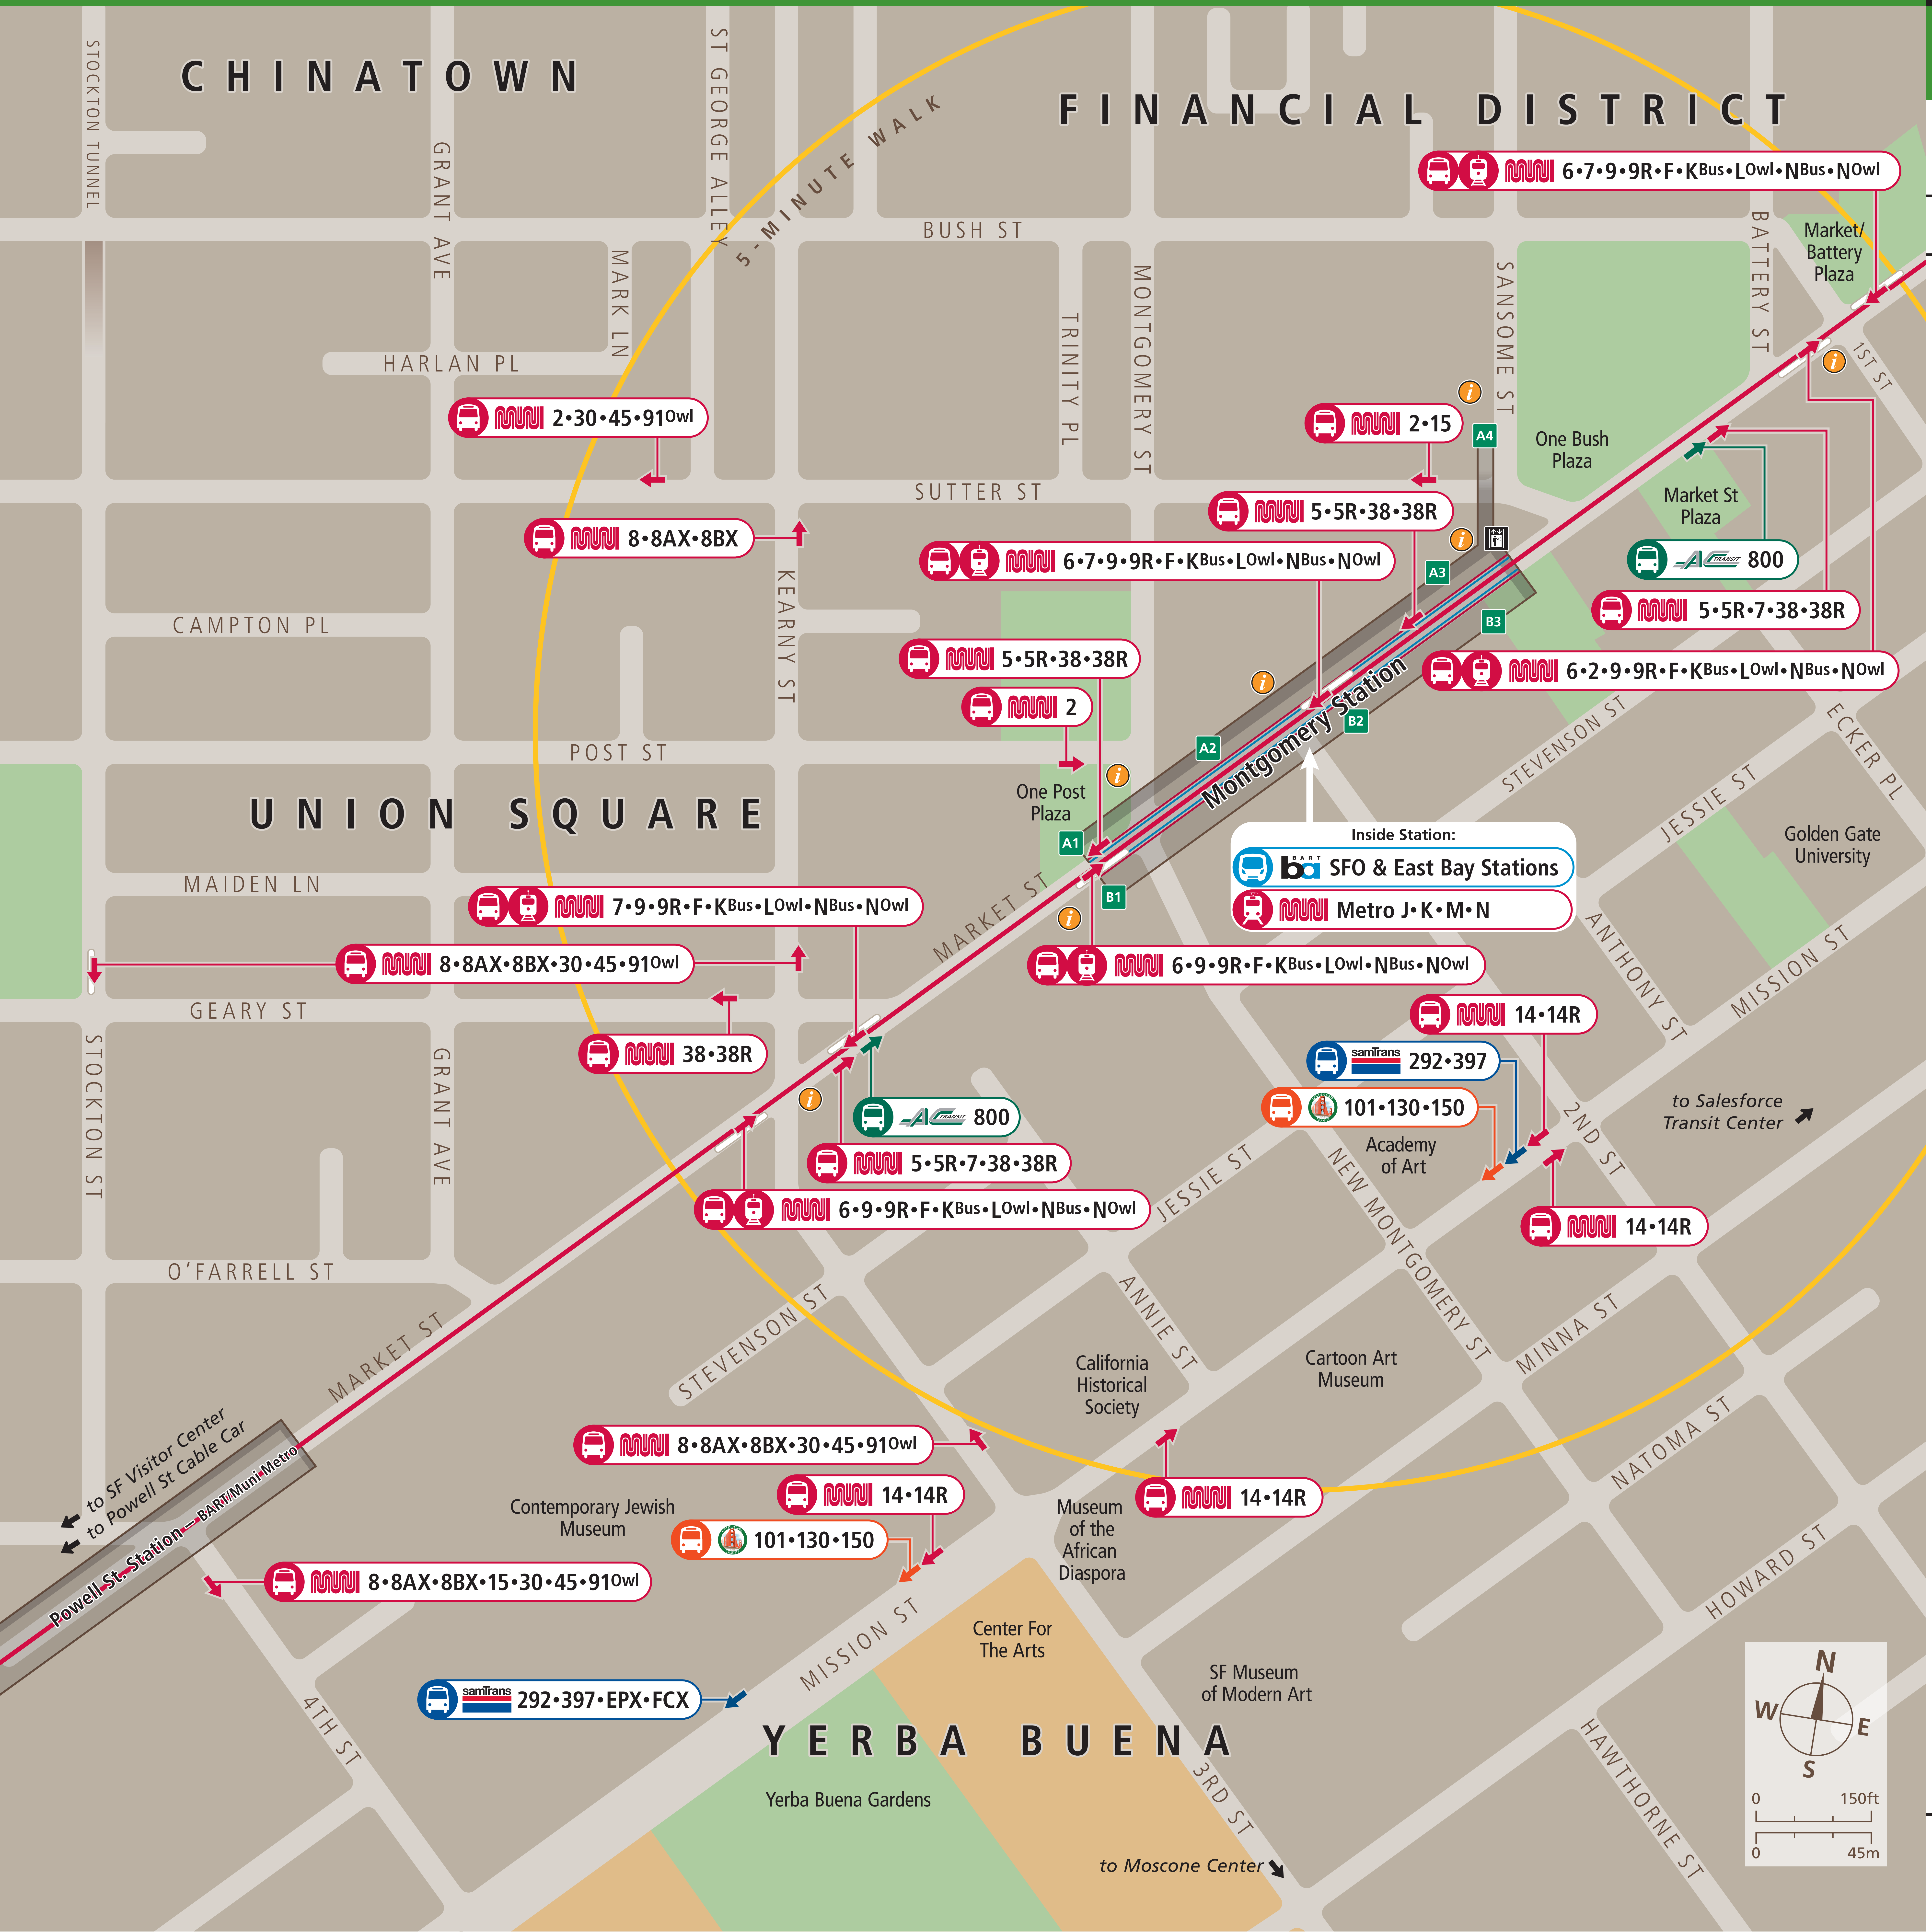

Transit Stops

Paradas del tránsito

公車站地圖

Transit Information

Montgomery Station

San Francisco

Map Key

- ★ You Are Here
- 5-Minute Walk 1000ft/305m
- BART Train
- Bus (Motor Coach, Trolley Coach)
- Transit Stop
- Underground Station
- A1 Station Entrance/Exit
- Station Elevator
- Taxi Stand
- Transit Information

Transit Lines

AC Transit Bus	
All Nighter Line	
800	Richmond BART
Golden Gate Transit Buses	
101	Santa Rosa
150	San Rafael
130	San Rafael
SamTrans Buses	
292	SFO / Hillside
397	SFO / Redwood City
EPX	East Palo Alto
FCX	Foster City
San Francisco Muni	
Motor Coach & Trolley Coach (TC)	
2	Clement
15	Bayview Hunters Point Express
5	Fulton (TC)
30	Stockton
6	Parnassus/Haight (TC)
38	Geary
7	Haight/Noriega
38R	Geary Rapid
8	Bayshore
45	Union/Stockton
8AX	Bayshore Express
91	West Portal-SFSU
8BX	Bayshore Express
K	Ingliside
9	San Bruno
L-Owl	Taraval Owl
9R	San Bruno Rapid
N	Judah
12	Folsom/Pacific
N-Owl	Judah Owl
14	Mission (TC)
14R	Mission Rapid
Historic Streetcar	
F	Market and Wharves
Metro Light Rail	
J	Church
M	Ocean View
K	Ingliside
N	Judah

Call 511 | 511.org