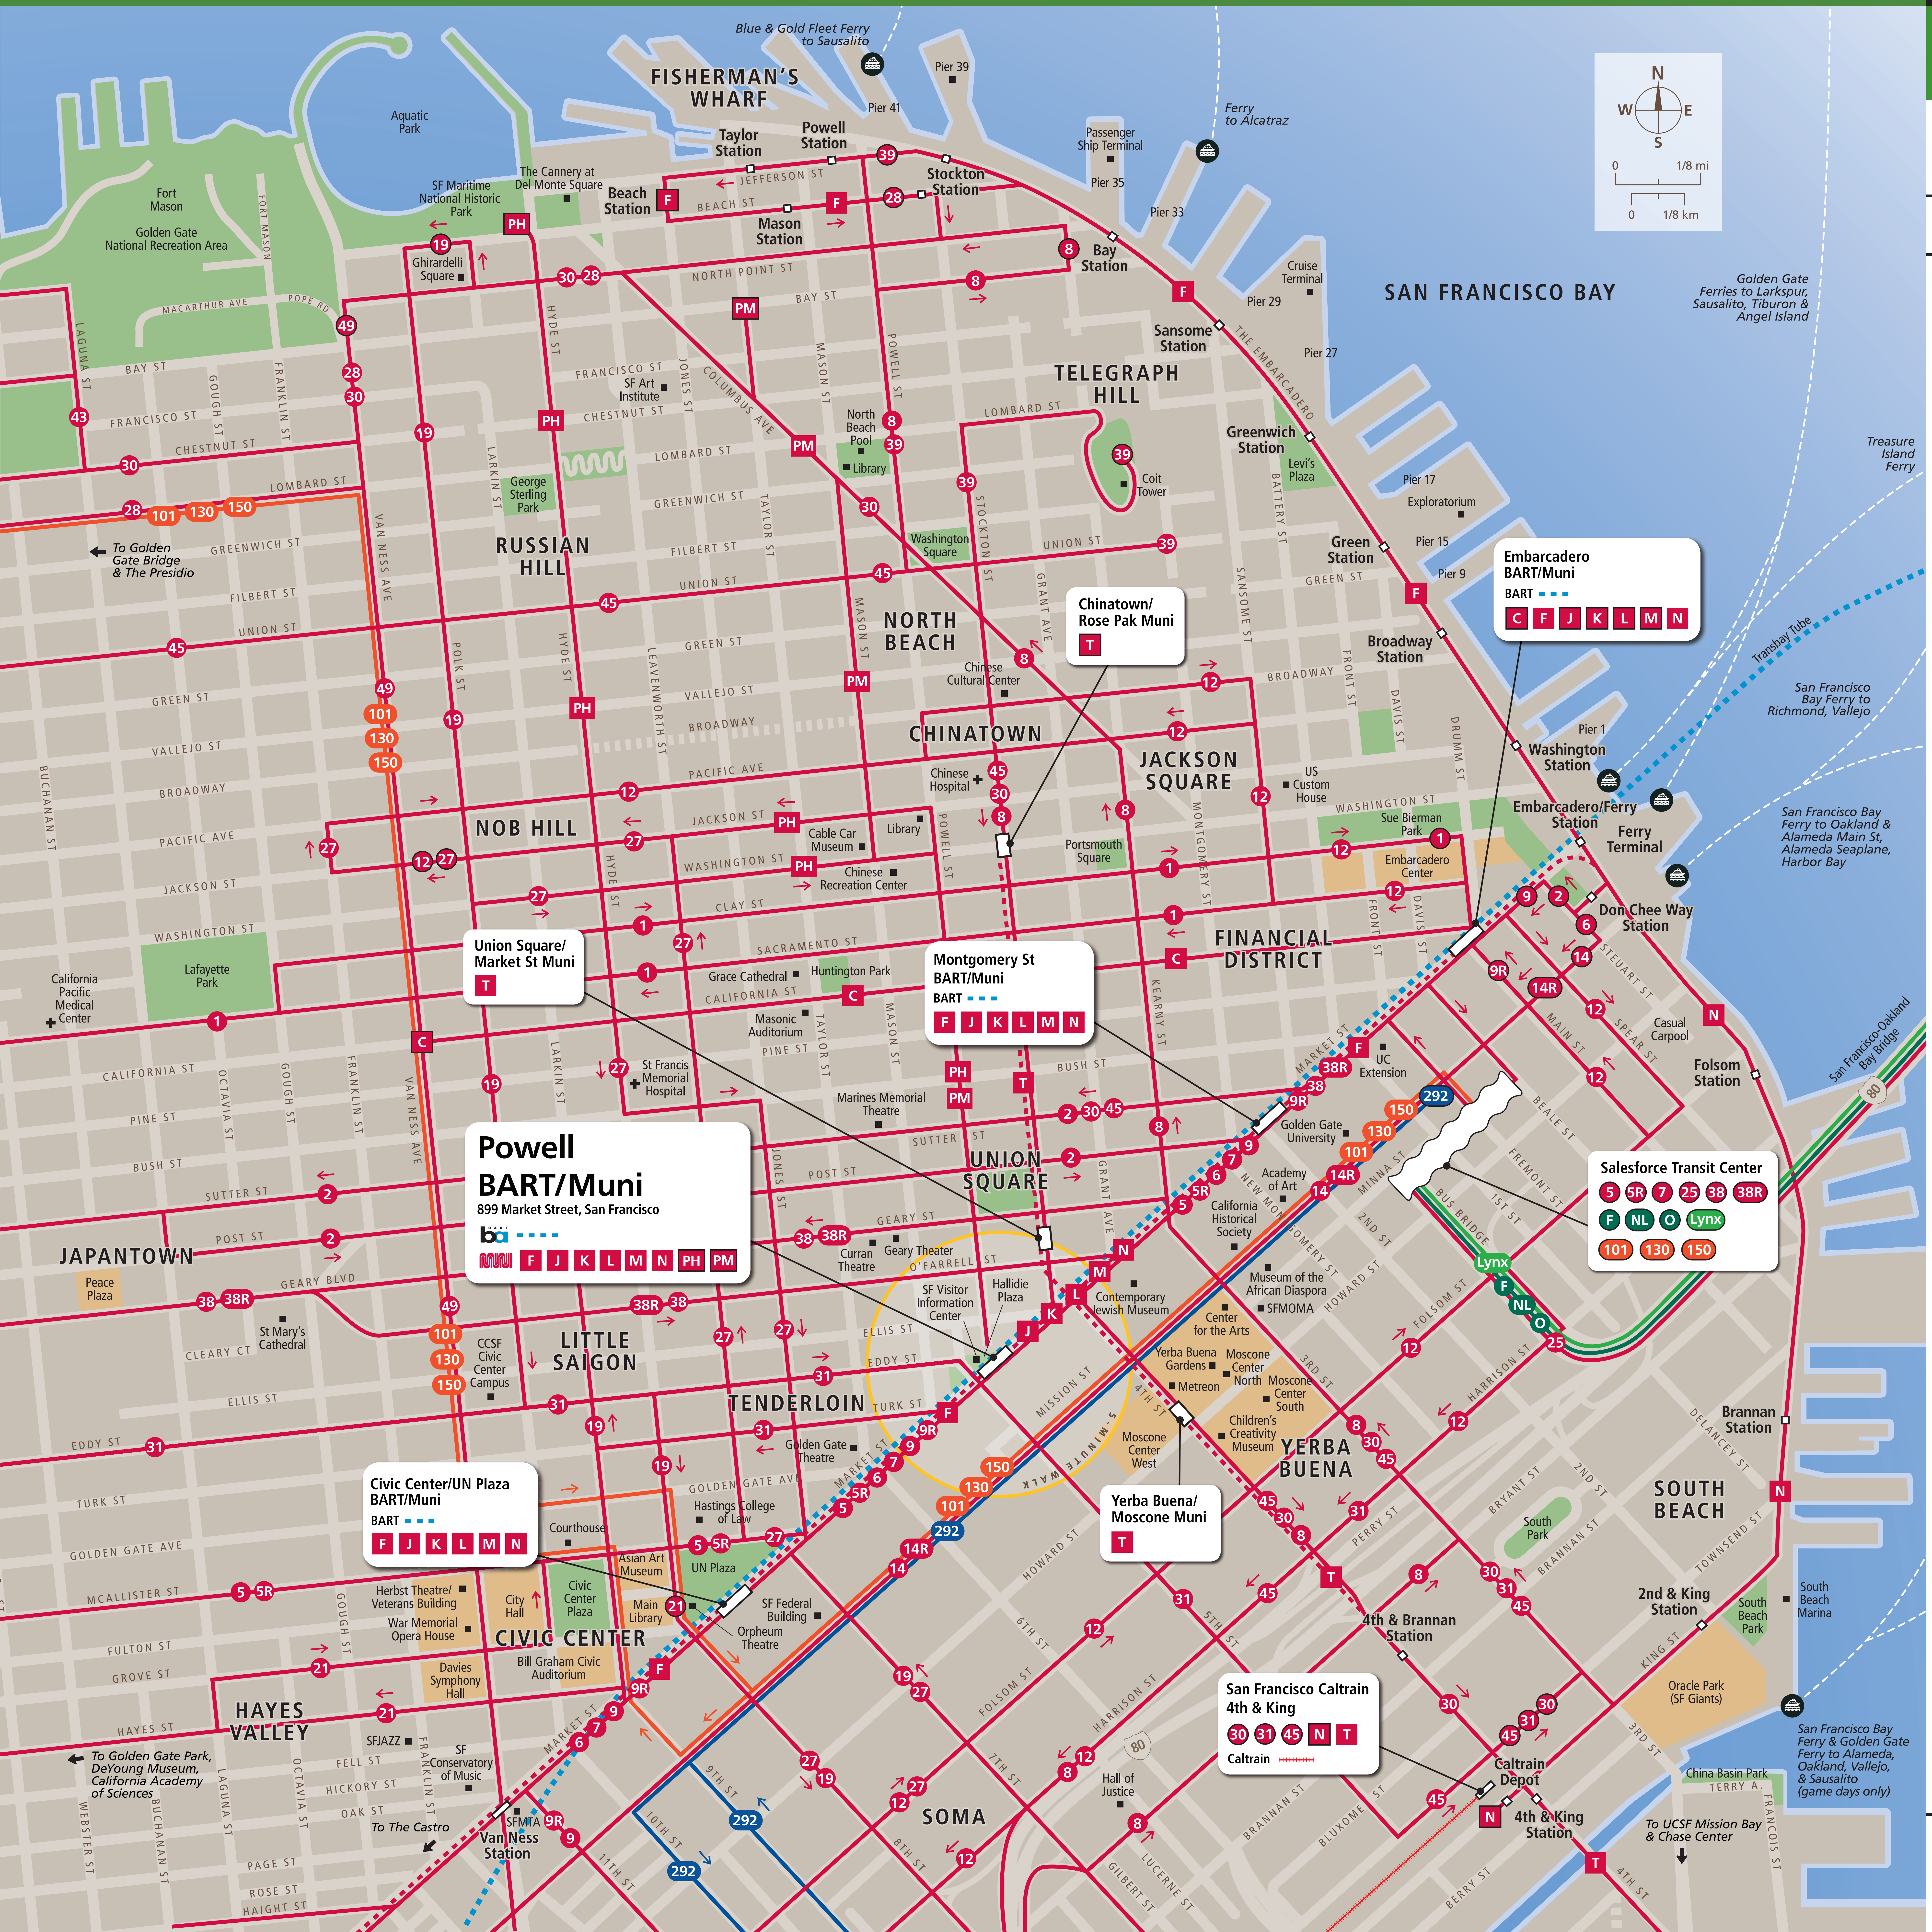

Transit Routes

Rutas del tránsito

公車路線圖

Transit Information

Powell Station

San Francisco

Map Key

- You Are Here
- BART (underground)
- Caltrain
- Muni Bus
- Muni Metro / Street Car / Cable Car
- Muni (underground)
- Golden Gate Transit
- SamTrans
- AC Transit
- WestCAT
- Route Terminus
- Ferry Terminal

During limited hours the following lines also serve downtown San Francisco:

AC Transit: 800, FS, E, G, J, L, LA, NX, NX3, OX, P, V, W

Golden Gate Transit: 114, 132, 154, 164, 172

Muni: 1X, 8AX, 8BX, 90, 91

SamTrans: 397, EPX, FCX

Soltrans: 82

Some Muni lines operate all night. Visit www.sfmta.com or call 311 for more information.

This map does not show all commuter, express, special event, or all-night routes. Service may vary with time of day or day of week. Service changes may have occurred since printing. Please consult transit agency schedule or contact 511 for more information.

Powell BART/Muni
899 Market Street, San Francisco

F J K L M N PH PM

Montgomery St BART/Muni

F J K L M N

Civic Center/UN Plaza BART/Muni

F J K L M N

Salesforce Transit Center

5 5R 7 25 38 38R
F NL O Lynx
101 130 150

San Francisco Caltrain 4th & King

30 31 45 N T
Caltrain

Call 511 | 511.org