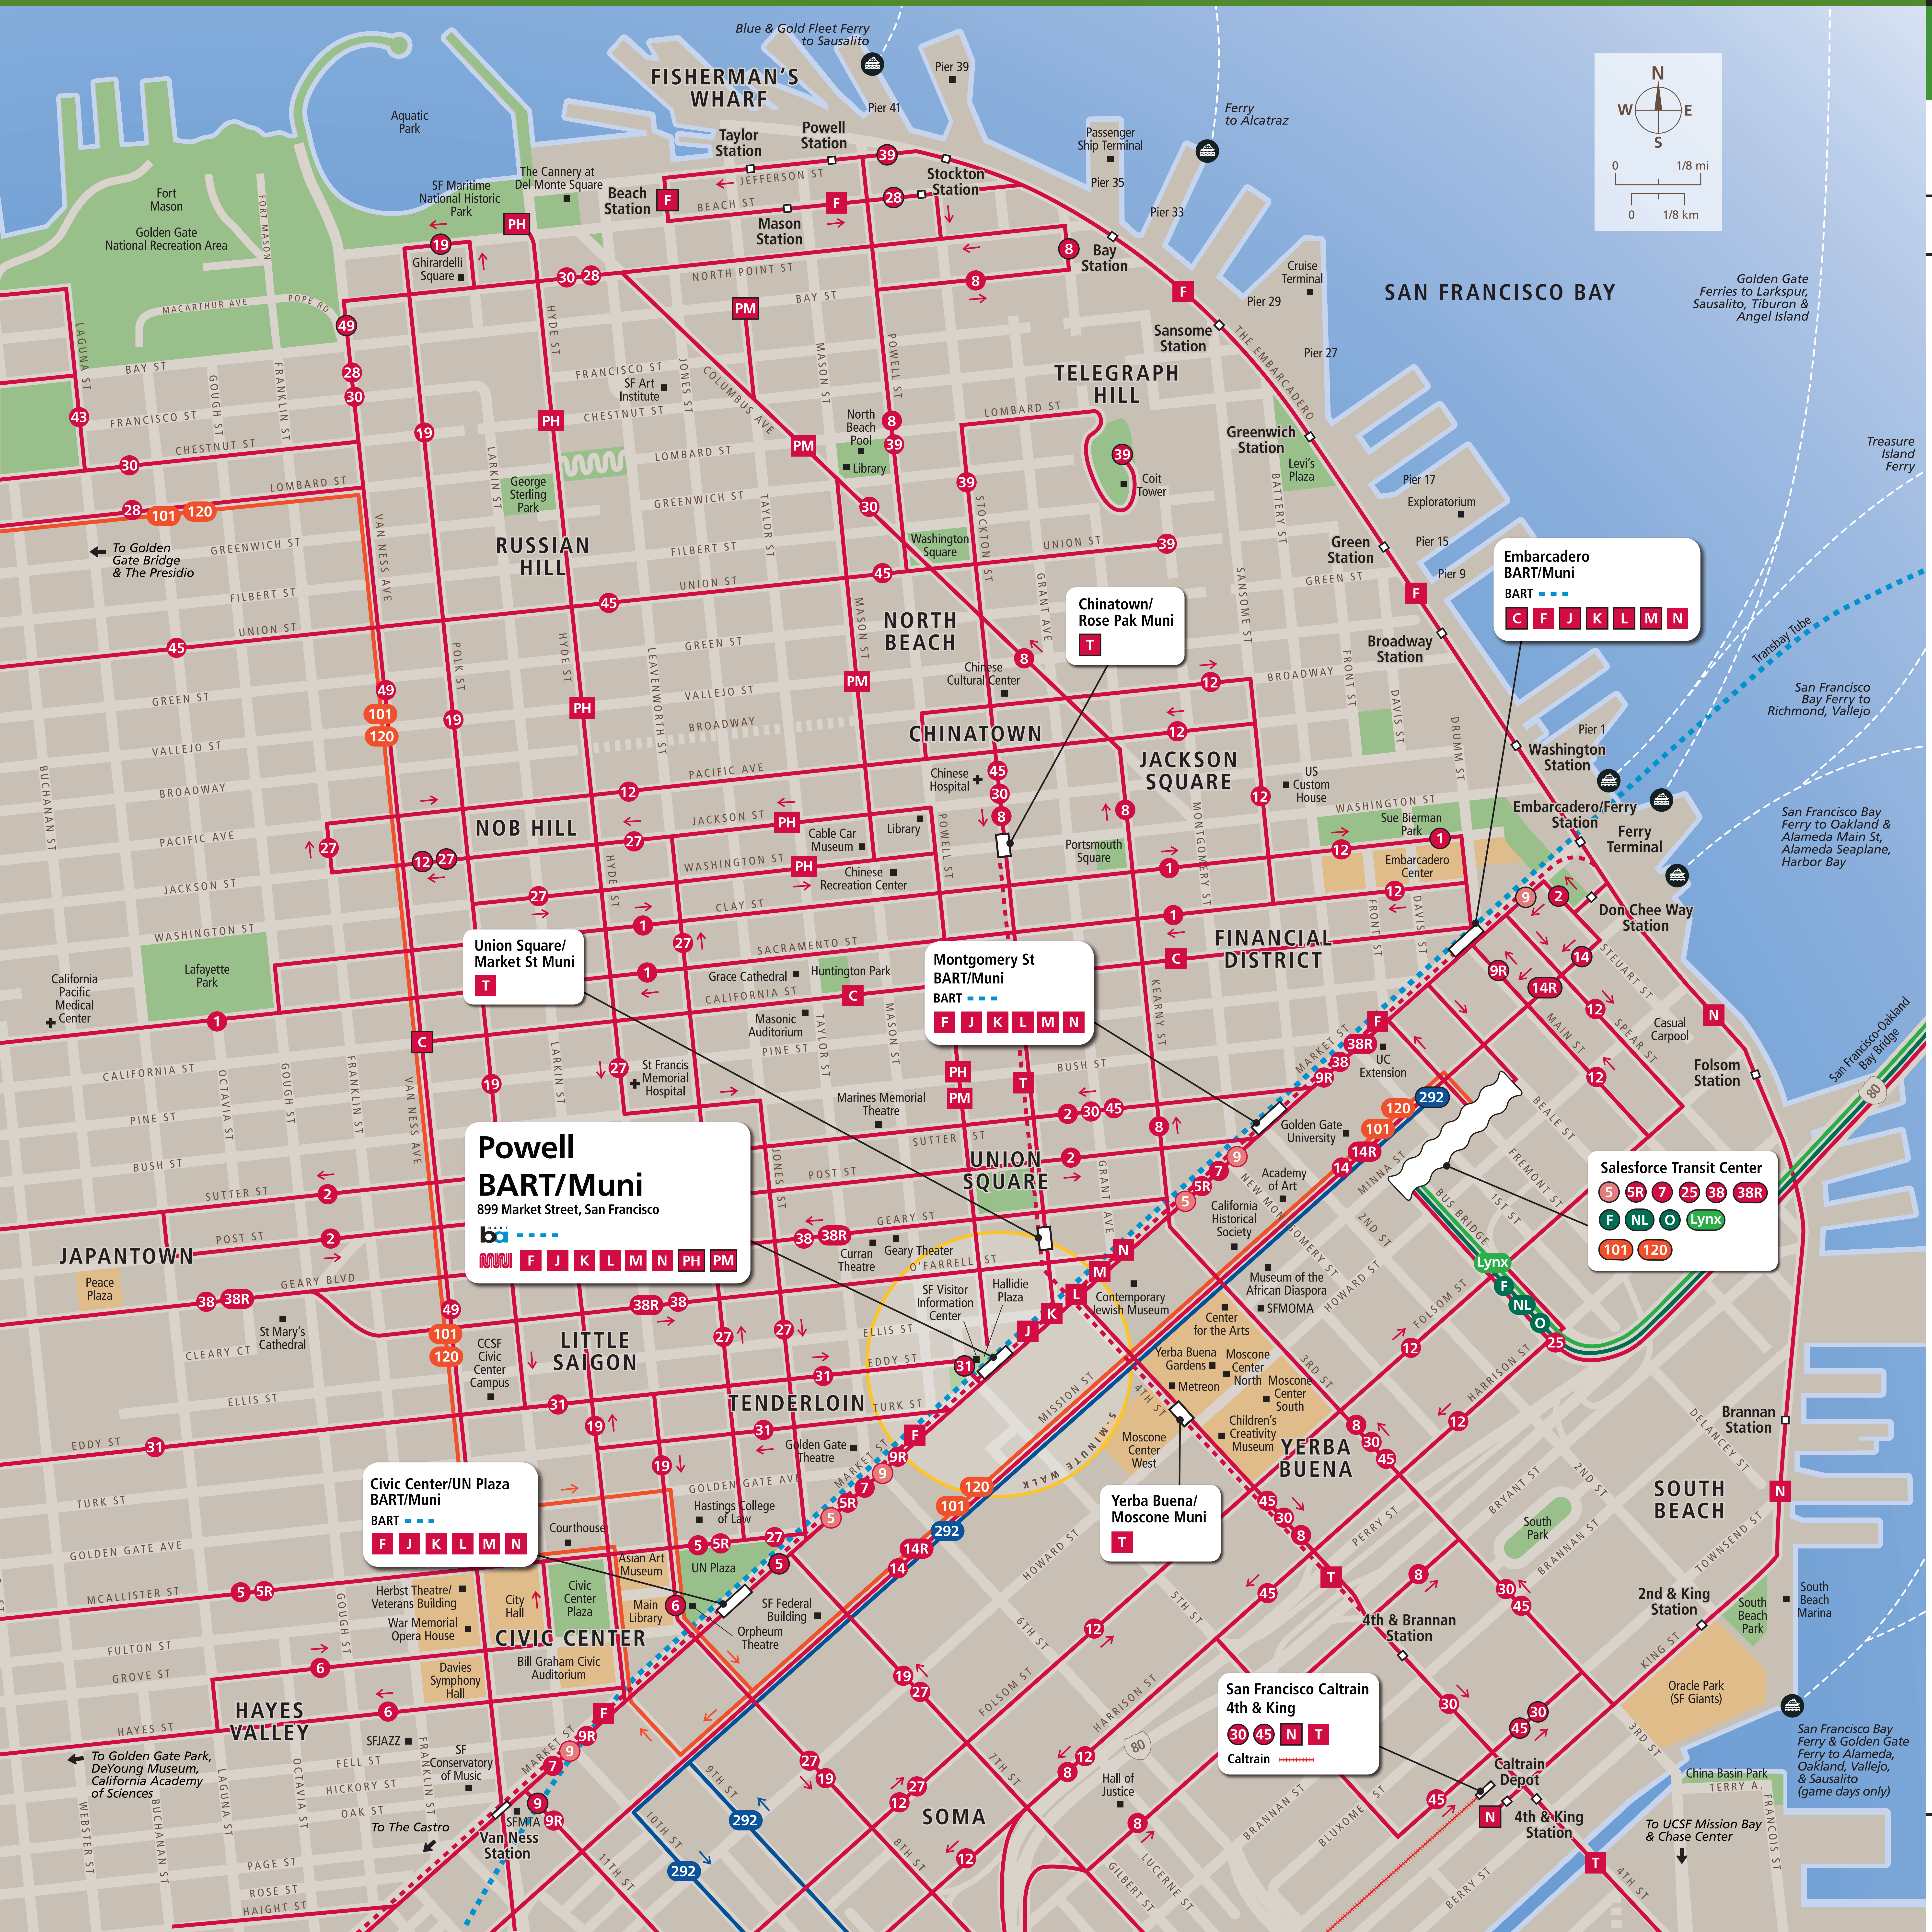

Transit Routes

Rutas del tránsito

公車路線圖

Transit Information

Powell Station

San Francisco

Map Key

- You Are Here
- BART (underground)
- Caltrain
- Muni Bus
- Early Morning, Evening, & Weekend Only Service
- Muni Metro / Street Car / Cable Car
- Muni (underground)
- Golden Gate Transit
- SamTrans
- AC Transit
- WestCAT
- Route Terminus
- Ferry Terminal

During limited hours the following lines also serve downtown San Francisco:

AC Transit: 800, FS, E, G, J, L, NX, NX3, P, V, W

Golden Gate Transit: 114, 132, 154, 172

Muni: 1X, 8AX, 8BX, 90, 91

SamTrans: 397, EPX, FCX

Soltrans: 82

Some Muni lines operate all night. Visit www.sfmta.com or call 311 for more information.

This map does not show all commuter, express, special event, or all-night routes. Service may vary with time of day or day of week. Service changes may have occurred since printing. Please consult transit agency schedule or contact 511 for more information.

Call 511 | 511.org