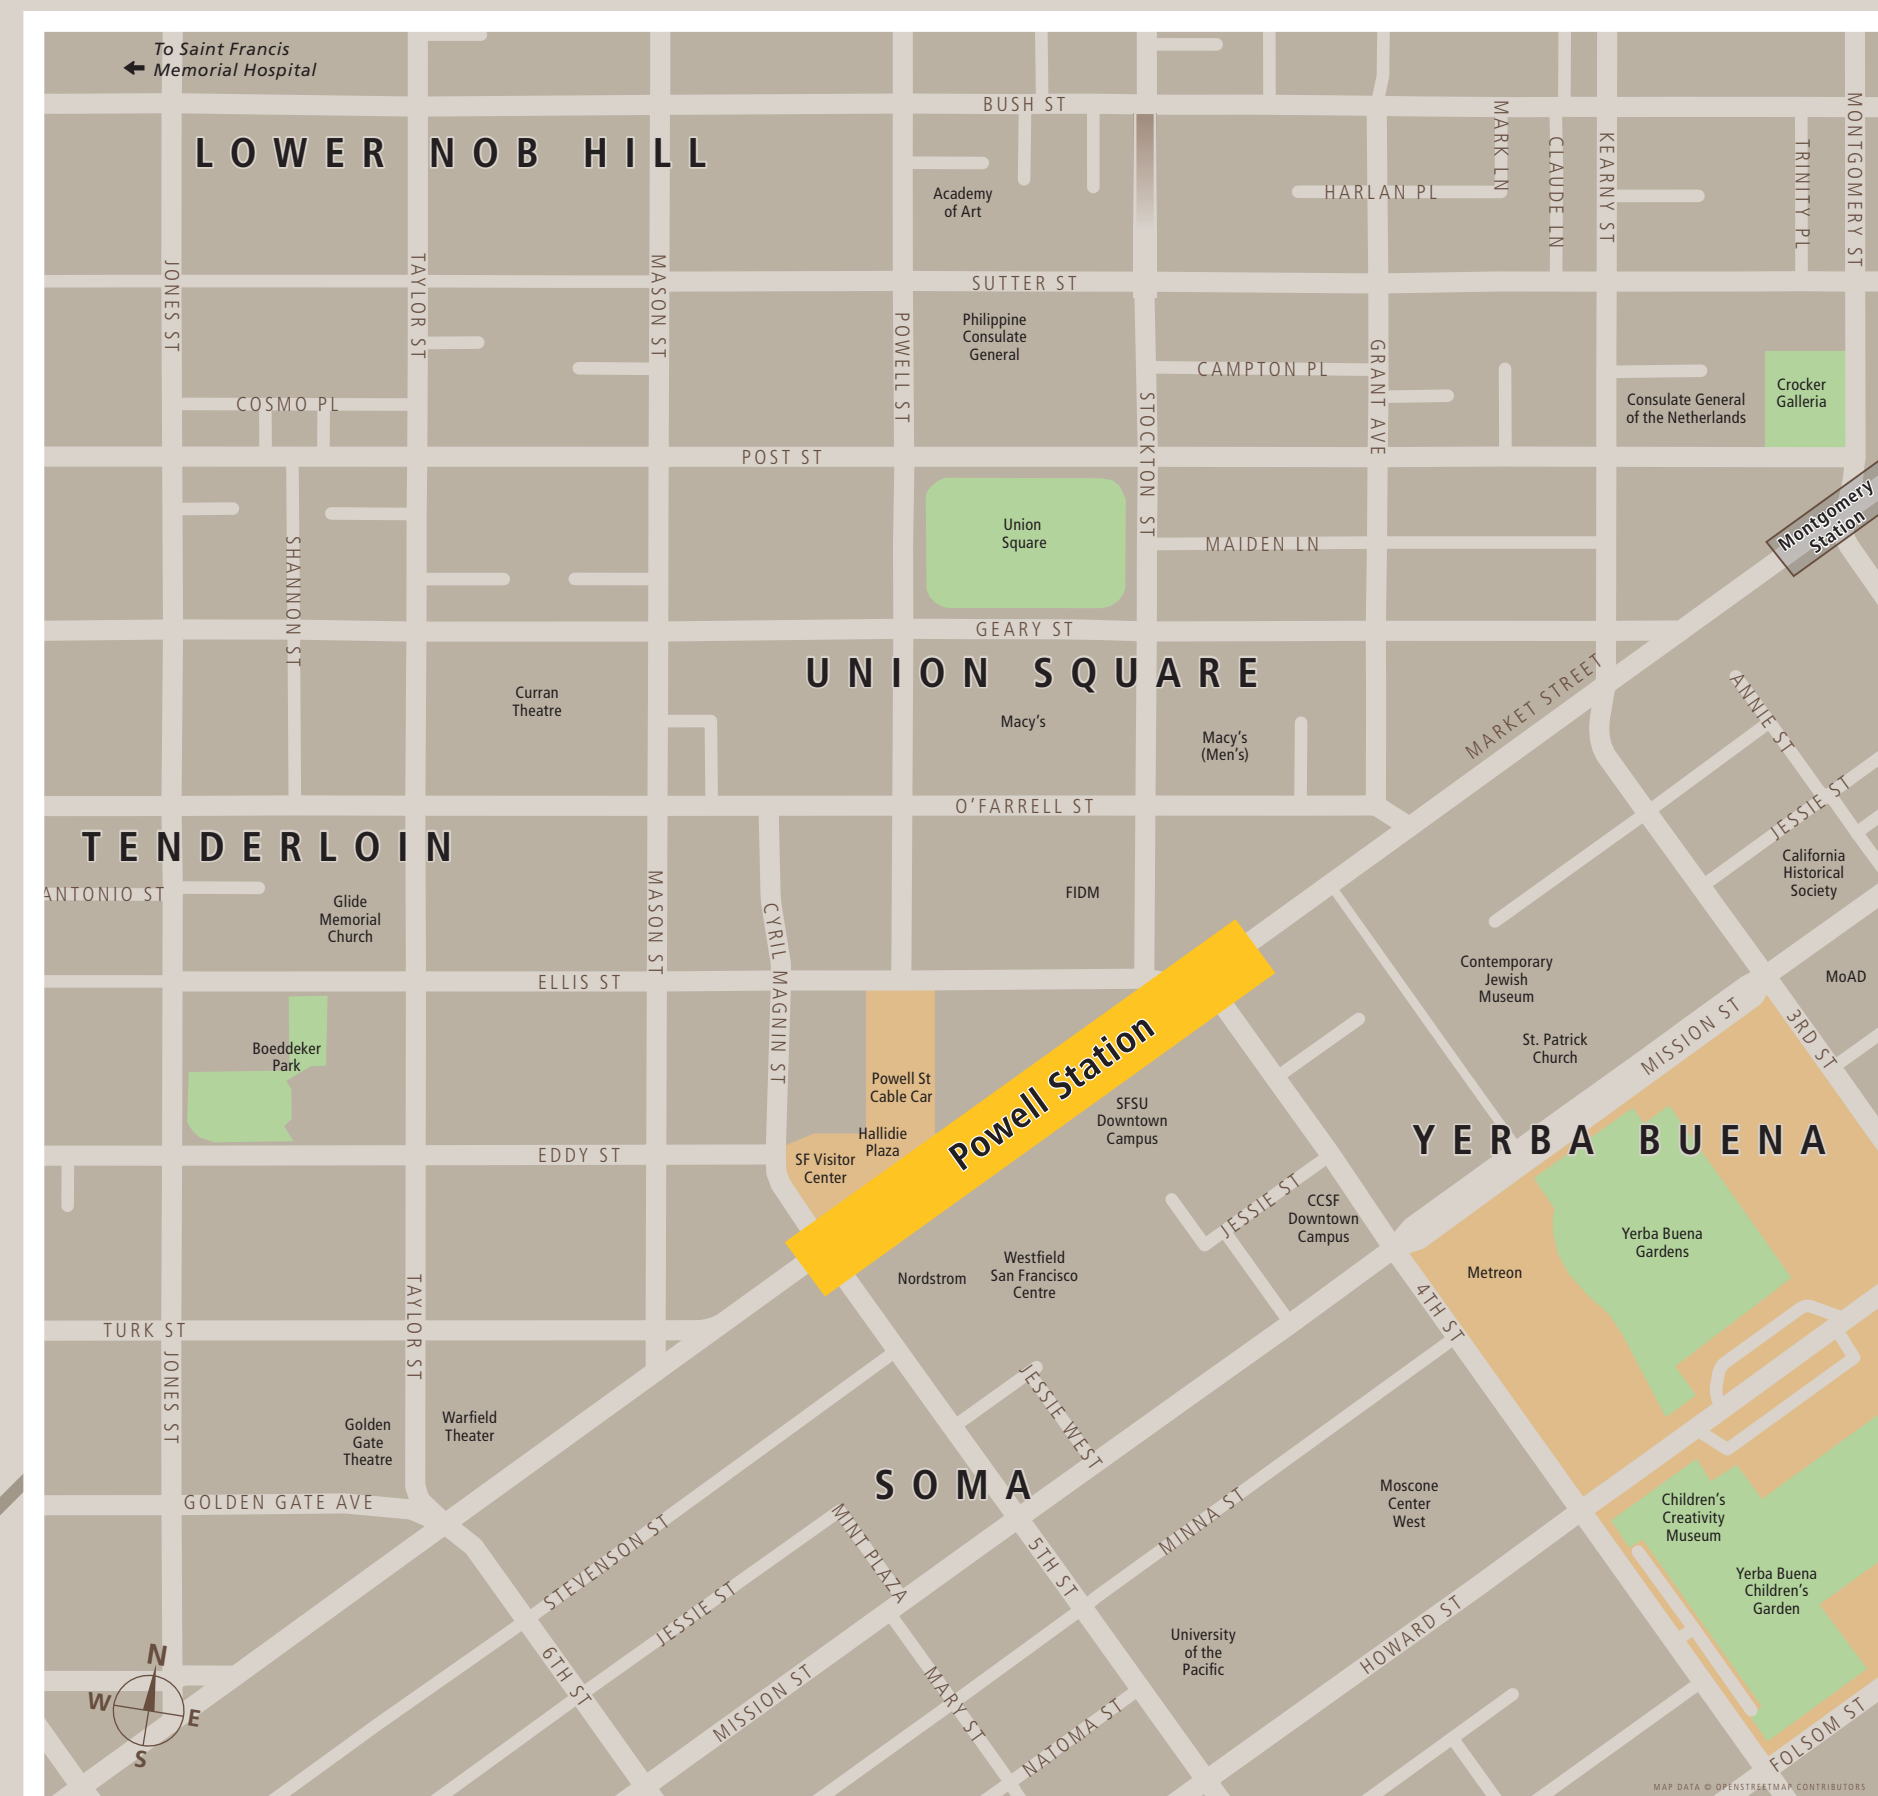

Station Map

Mapa de la estación 車站地圖

Transit Information

Powell Station

San Francisco

Map Key

- You Are Here
- Transit Information
- Exit
- **A1** to Powell Street Cable Cars
- **A2** to Market St & Ellis St
- **A3** to Ellis St & Stockton St
- **A4** to Market St & 4th St
- **B1** to Market St & 5th St
- **B2** to Market St & 5th St
- **B3** to Market St & 4th St
- **B4** to 4th St / Moscone Center
- BART Train
- Elevator
- Escalator
- Food
- Muni Metro Light Rail
- Stairs
- Station Agent Booth
- Telephone
- All-Gender Restroom
- Wheelchair Accessible
- Ticket Vending Machines:
  - Clipper / Clipper Add Cash Value
  - Addfare

Station Area Map