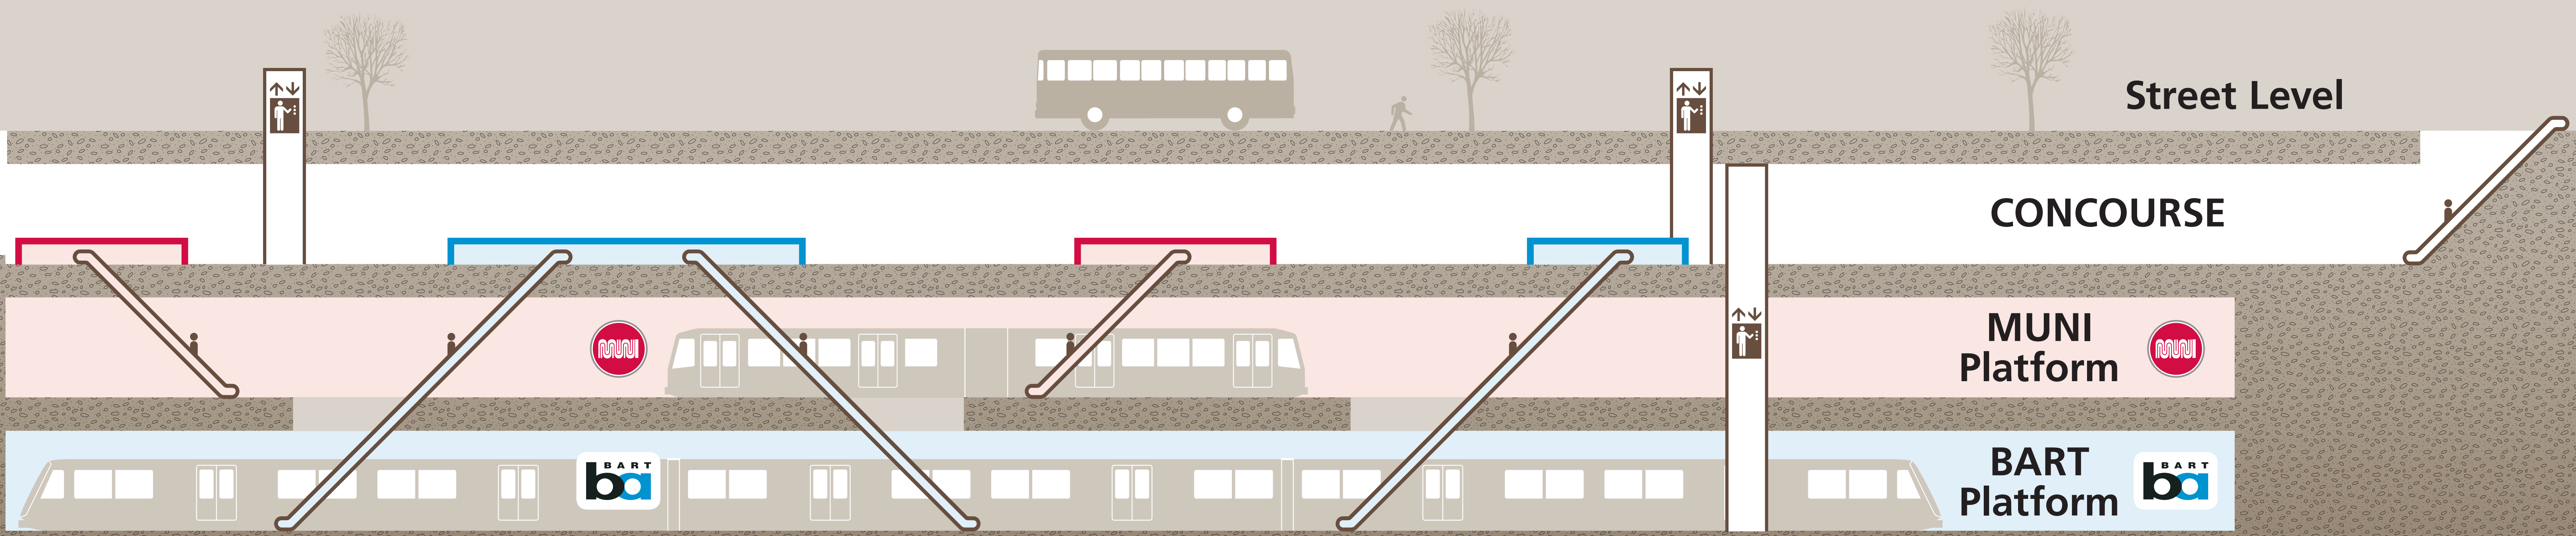

Councourse Plan View

Station Section View

Call 511 | 511.org