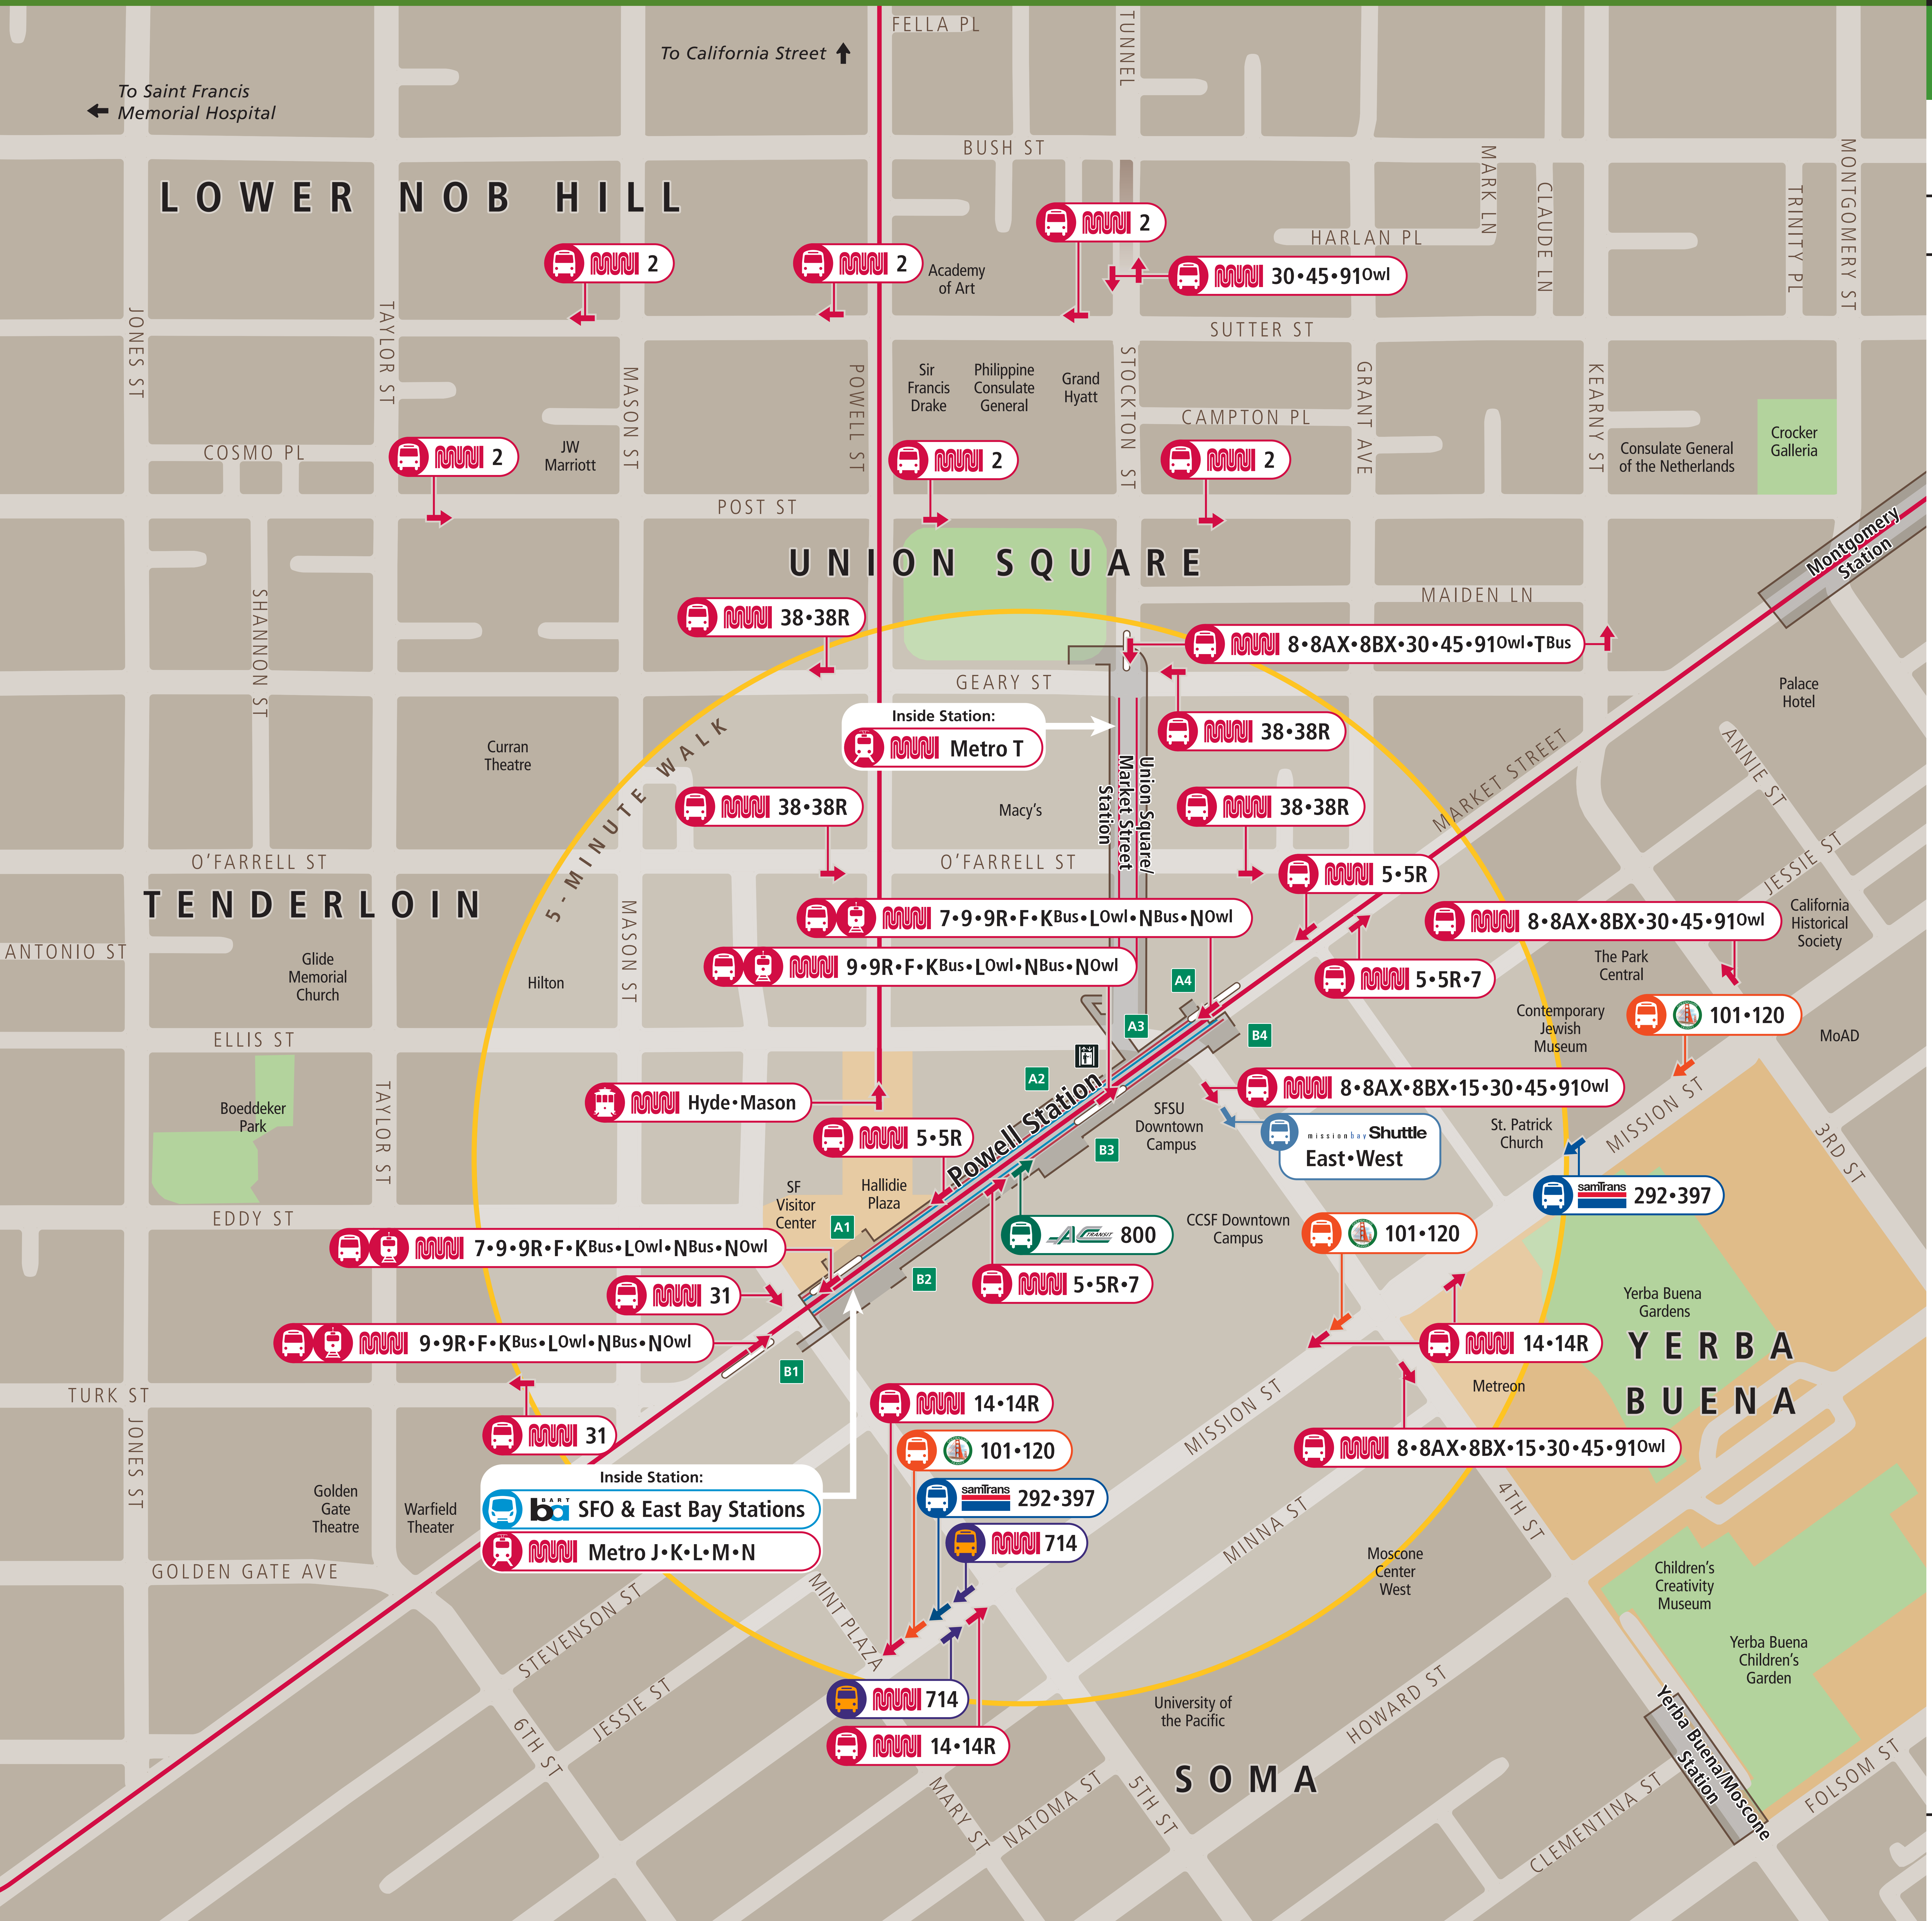

Transit Stops

Paradas del tránsito

公車站地圖

Transit Information

Powell Station

San Francisco

Map Key

- ★ You Are Here
- 5-Minute Walk 1000ft/305m
- BART Train
- Bus (Motor Coach, Trolley Coach)
- Cable Car
- Muni F Line Historic Streetcar
- Muni Metro Light Rail
- Transit Stop
- Underground Station
- Station Entrance/Exit
- Station Elevator
- Transit Information

Transit Lines

AC Transit Bus	
All Nighter Line	
800 Richmond BART	
Golden Gate Transit Buses	
101 Novato	120 Strawberry
Shuttle Mission Bay Shuttle	
East Caltrain / UCSF Mission Bay	West Caltrain / Kaiser Mission Bay
SanTrans Buses	
292 SFO / Hillsdale	397 SFO / Palo Alto
San Francisco Muni	
Motor Coach & Trolley Coach (TC)	
5 Fulton (TC)	30 Stockton
5R Fulton Rapid	31 Balboa
7 Haight/Noriega	38 Geary
8 Bayshore	38R Geary Rapid
8AX Bayshore Express	45 Union/Stockton
8BX Bayshore Express	91 West Portal-SFSU
9 San Bruno	K Ingleside
9R San Bruno Rapid	L-Owl Taraval Owl
14 Mission (TC)	N Judah
14R Mission Rapid	N-Owl Judah Owl
15 Bayview-Hunters Point Express	T Third Street
Metro Light Rail	
J Church	M Ocean View
K Ingleside	N Judah
L Taraval	T Third Street
Historic Streetcar	
F Market and Wharves	
Cable Car	
Powell/Mason	

Note: Service may vary with time of day or day of week. Please consult transit agency schedule or contact 511 for more information.

Call 511 | 511.org

Sponsored by the Metropolitan Transportation Commission in cooperation with AC Transit. Contact us at signcomments@bayareametro.gov.