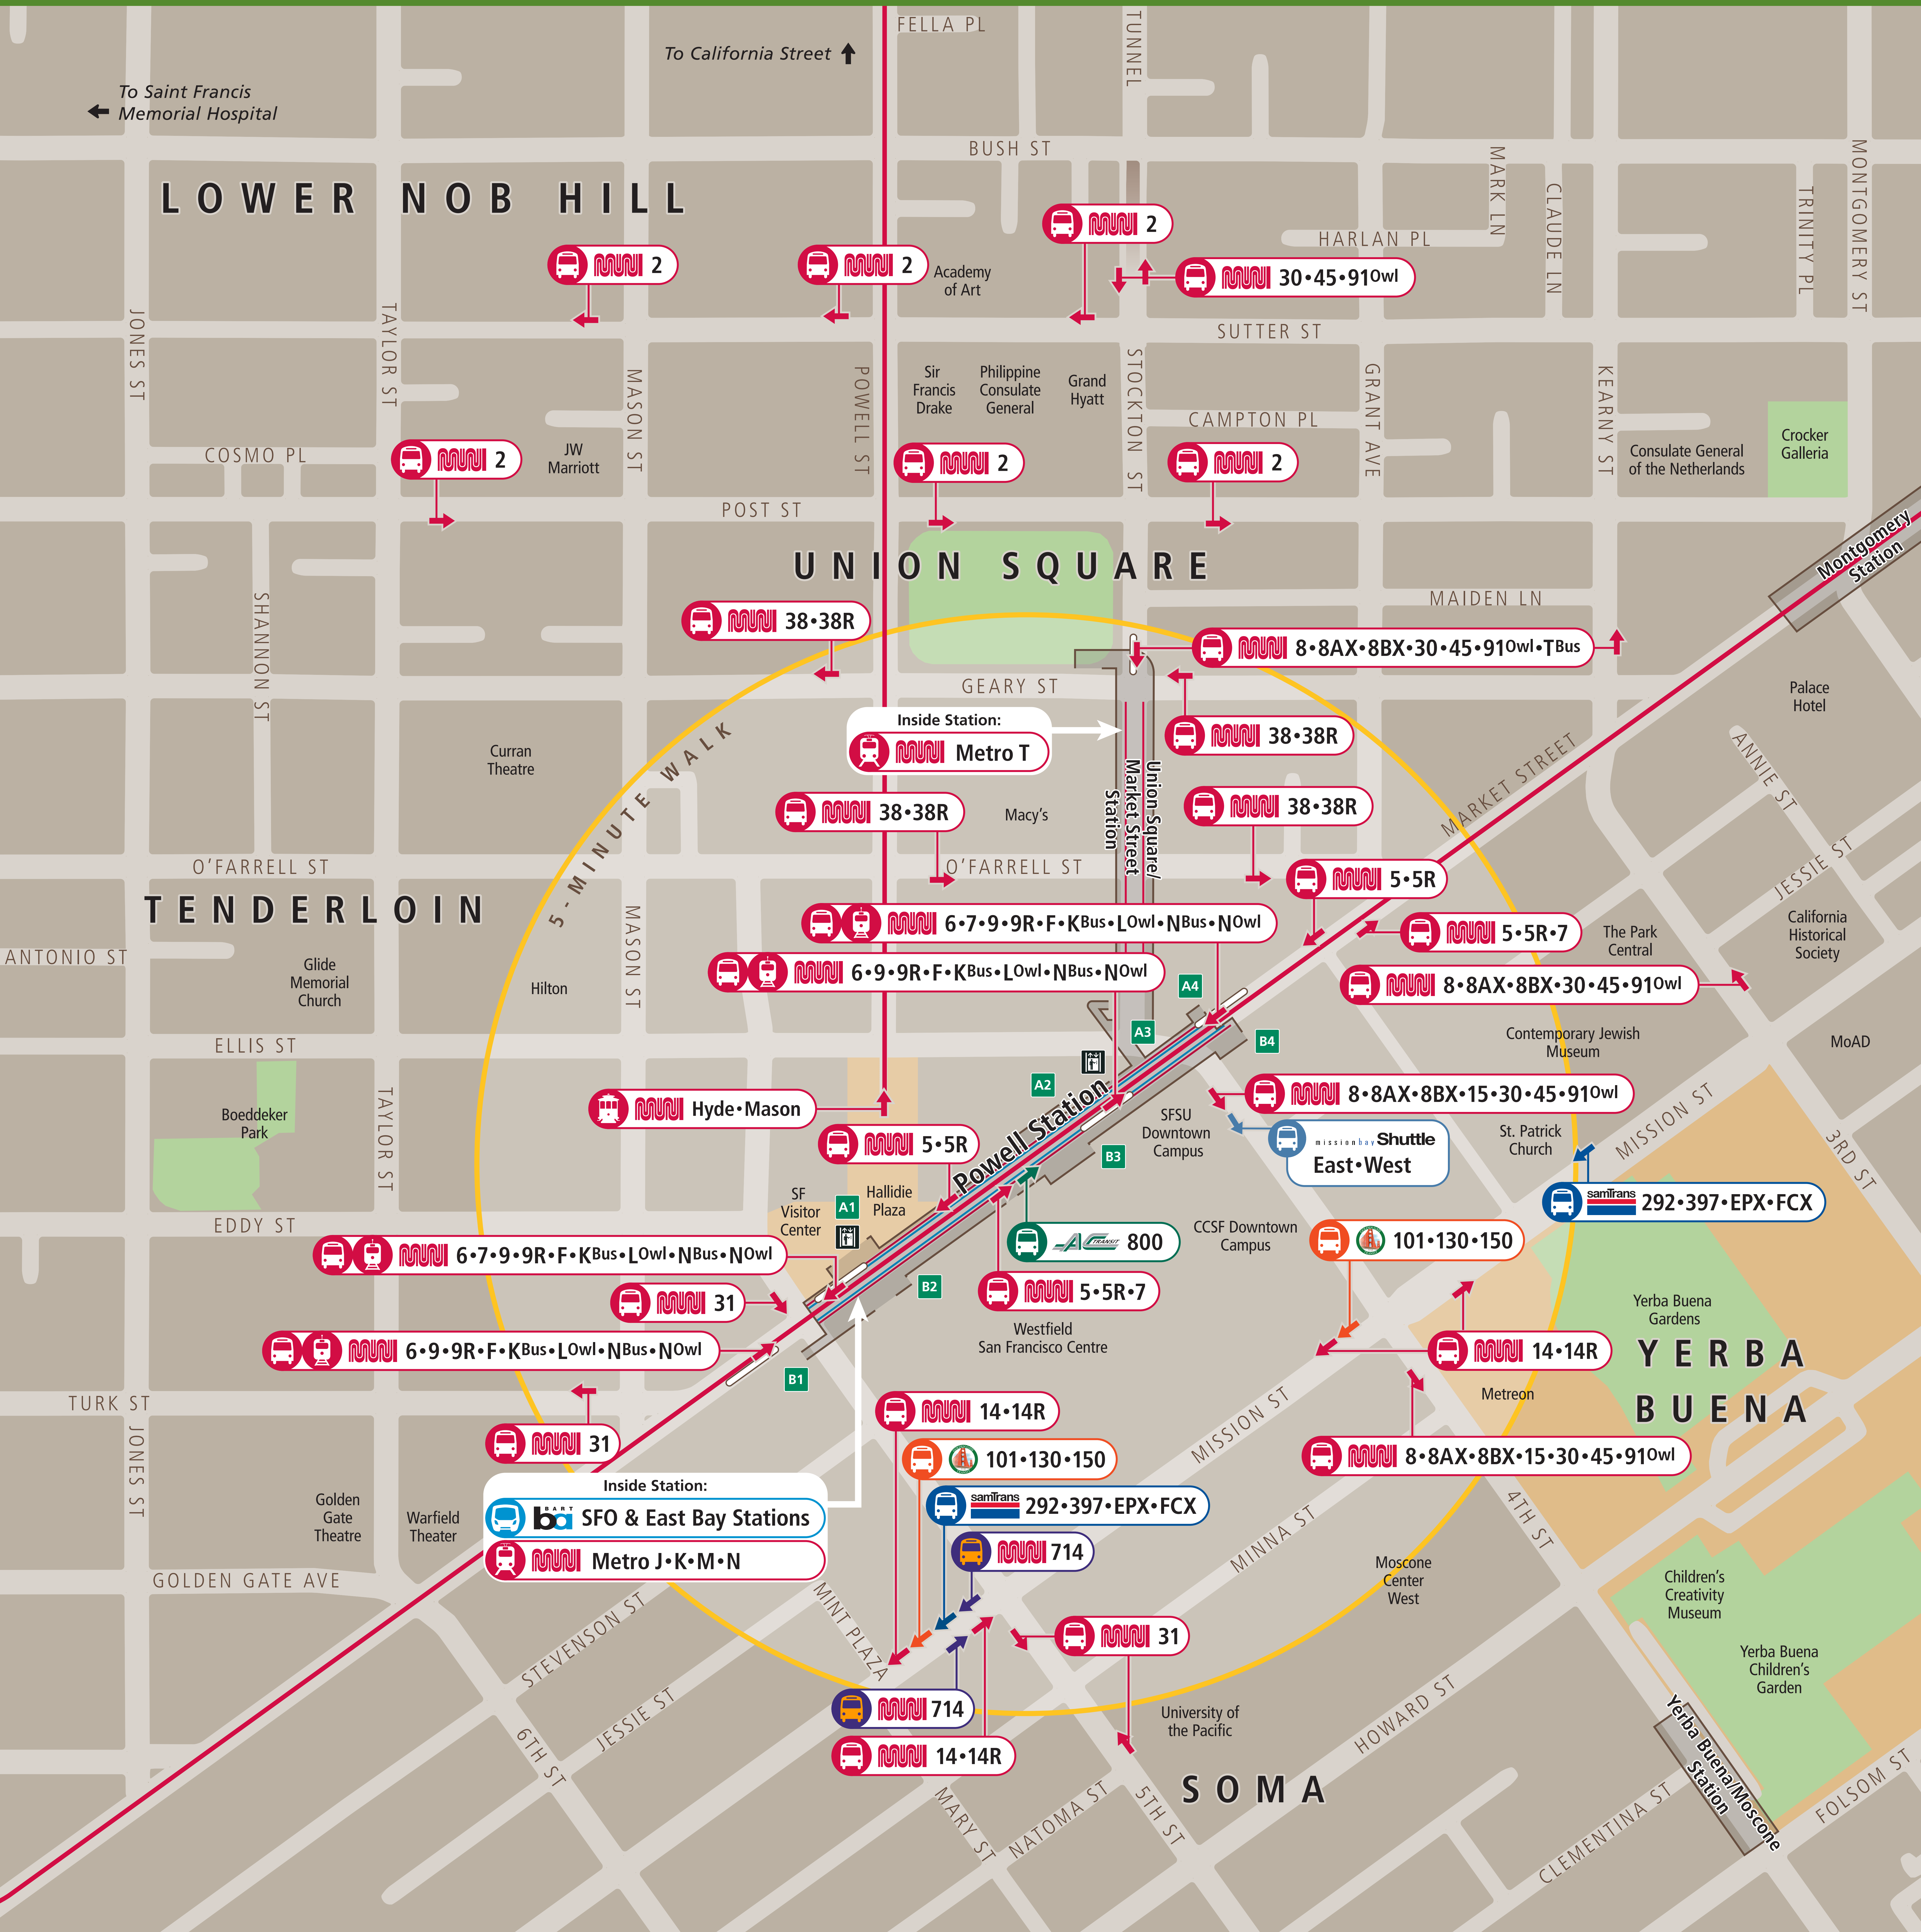

Transit Stops

Paradas del tránsito

公車站地圖

Transit Information

Powell Station

San Francisco

1. **Map Key**
2. ★ You Are Here
   - 5-Minute Walk 1000ft/305m
   - BART Train
   - Bus (Motor Coach, Trolley Coach)
   - Cable Car
   - Muni F Line Historic Streetcar
   - Muni Metro Light Rail
   - Transit Stop
   - Underground Station
   - Station Entrance/Exit
   - Station Elevator
   - Transit Information

Transit Lines

	AC Transit Bus
	All Nighter Line 800 Richmond BART
	Early Bird Express 714 Salesforce Transit Center 714 Daly City
	Golden Gate Transit Buses 101 Santa Rosa 150 San Rafael 130 San Rafael
	Shuttle Missionbay Shuttle East Caltrain / UCSF Mission Bay West Caltrain / Kaiser Mission Bay
	SamTrans Buses 292 SFO / Hillsdale EPX East Palo Alto 397 SFO / Redwood City FCX Foster City
	San Francisco Muni
	Motor Coach & Trolley Coach (TC)
5	Fulton (TC) 30 Stockton
6	Parnassus/Haight (TC) 31 Balboa
7	Haight/Noriega 38 Geary
8	Bayshore 38R Geary Rapid
8AX	Bayshore Express 45 Union/Stockton
8BX	Bayshore Express 91 West Portal-SFSU
9	San Bruno K Ingleside
9R	San Bruno Rapid L-Owl Taraval Owl
14	Mission (TC) N Judah
14R	Mission Rapid N-Owl Judah Owl
15	Bayview-Hunters Point Express T Third Street
	Metro Light Rail
J	Church N Judah
K	Ingleside T Third Street
M	Ocean View
	Historic Streetcar
F	Market and Wharves
	Cable Car
	Powell/Hyde Powell/Mason

Call 511 | 511.org