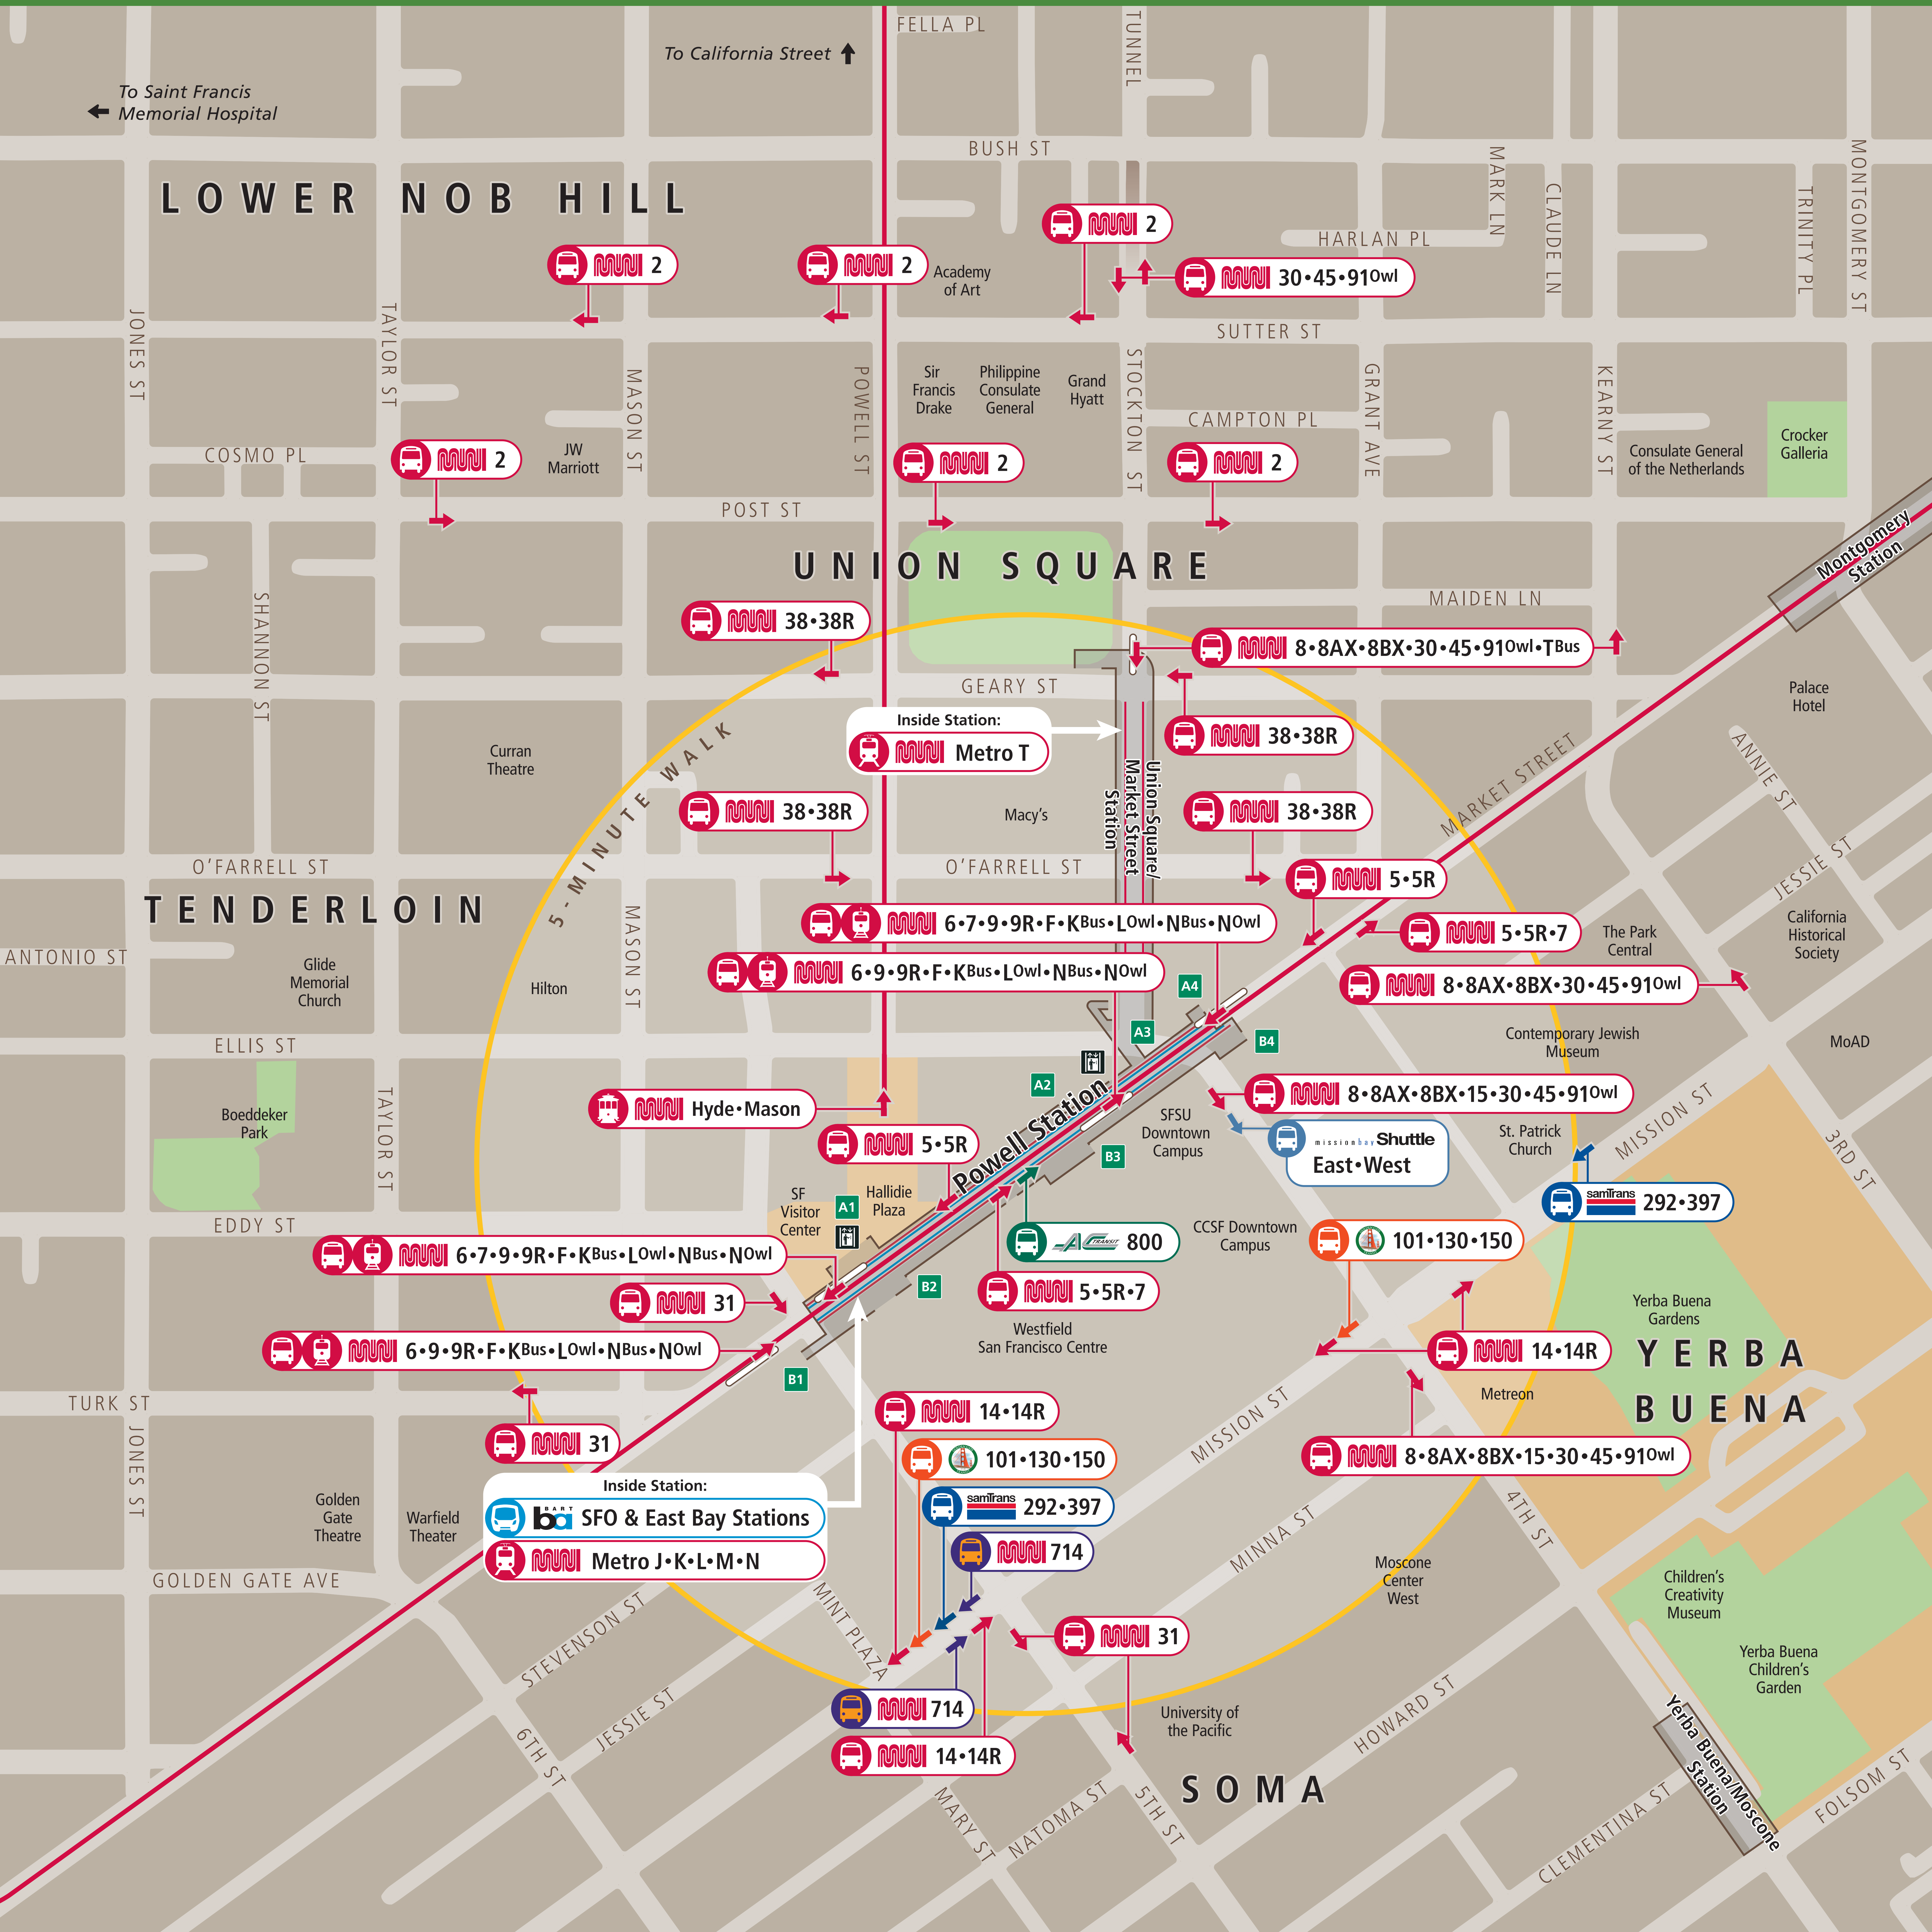

Transit Stops

Paradas del tránsito

公車站地圖

Transit Information

Powell Station

San Francisco

Map Key

- ★ You Are Here
- 5-Minute Walk 1000ft/305m
- BART Train
- Bus (Motor Coach, Trolley Coach)
- Cable Car
- Muni F Line Historic Streetcar
- Muni Metro Light Rail
- Transit Stop
- Underground Station
- Station Entrance/Exit
- Station Elevator
- Transit Information

Transit Lines

San Francisco Muni			
Motor Coach & Trolley Coach (TC)			
5	Fulton (TC)	30	Stockton
6	Parnassus/Haight (TC)	31	Balboa
7	Haight/Noriega	38	Geary
8	Bayshore	38R	Geary Rapid
8AX	Bayshore Express	45	Union/Stockton
8BX	Bayshore Express	91	West Portal-SFSU
9	San Bruno	K	Ingliside
9R	San Bruno Rapid	L-Owl	Taraval Owl
14	Mission (TC)	N	Judah
14R	Mission Rapid	N-Owl	Judah Owl
15	Bayview-Hunters Point Express	T	Third Street
Metro Light Rail			
J	Church	M	Ocean View
K	Ingliside	N	Judah
L	Taraval	T	Third Street
Historic Streetcar			
F	Market and Wharves		
Cable Car			
Powell/Hyde		Powell/Mason	

Call 511 | 511.org