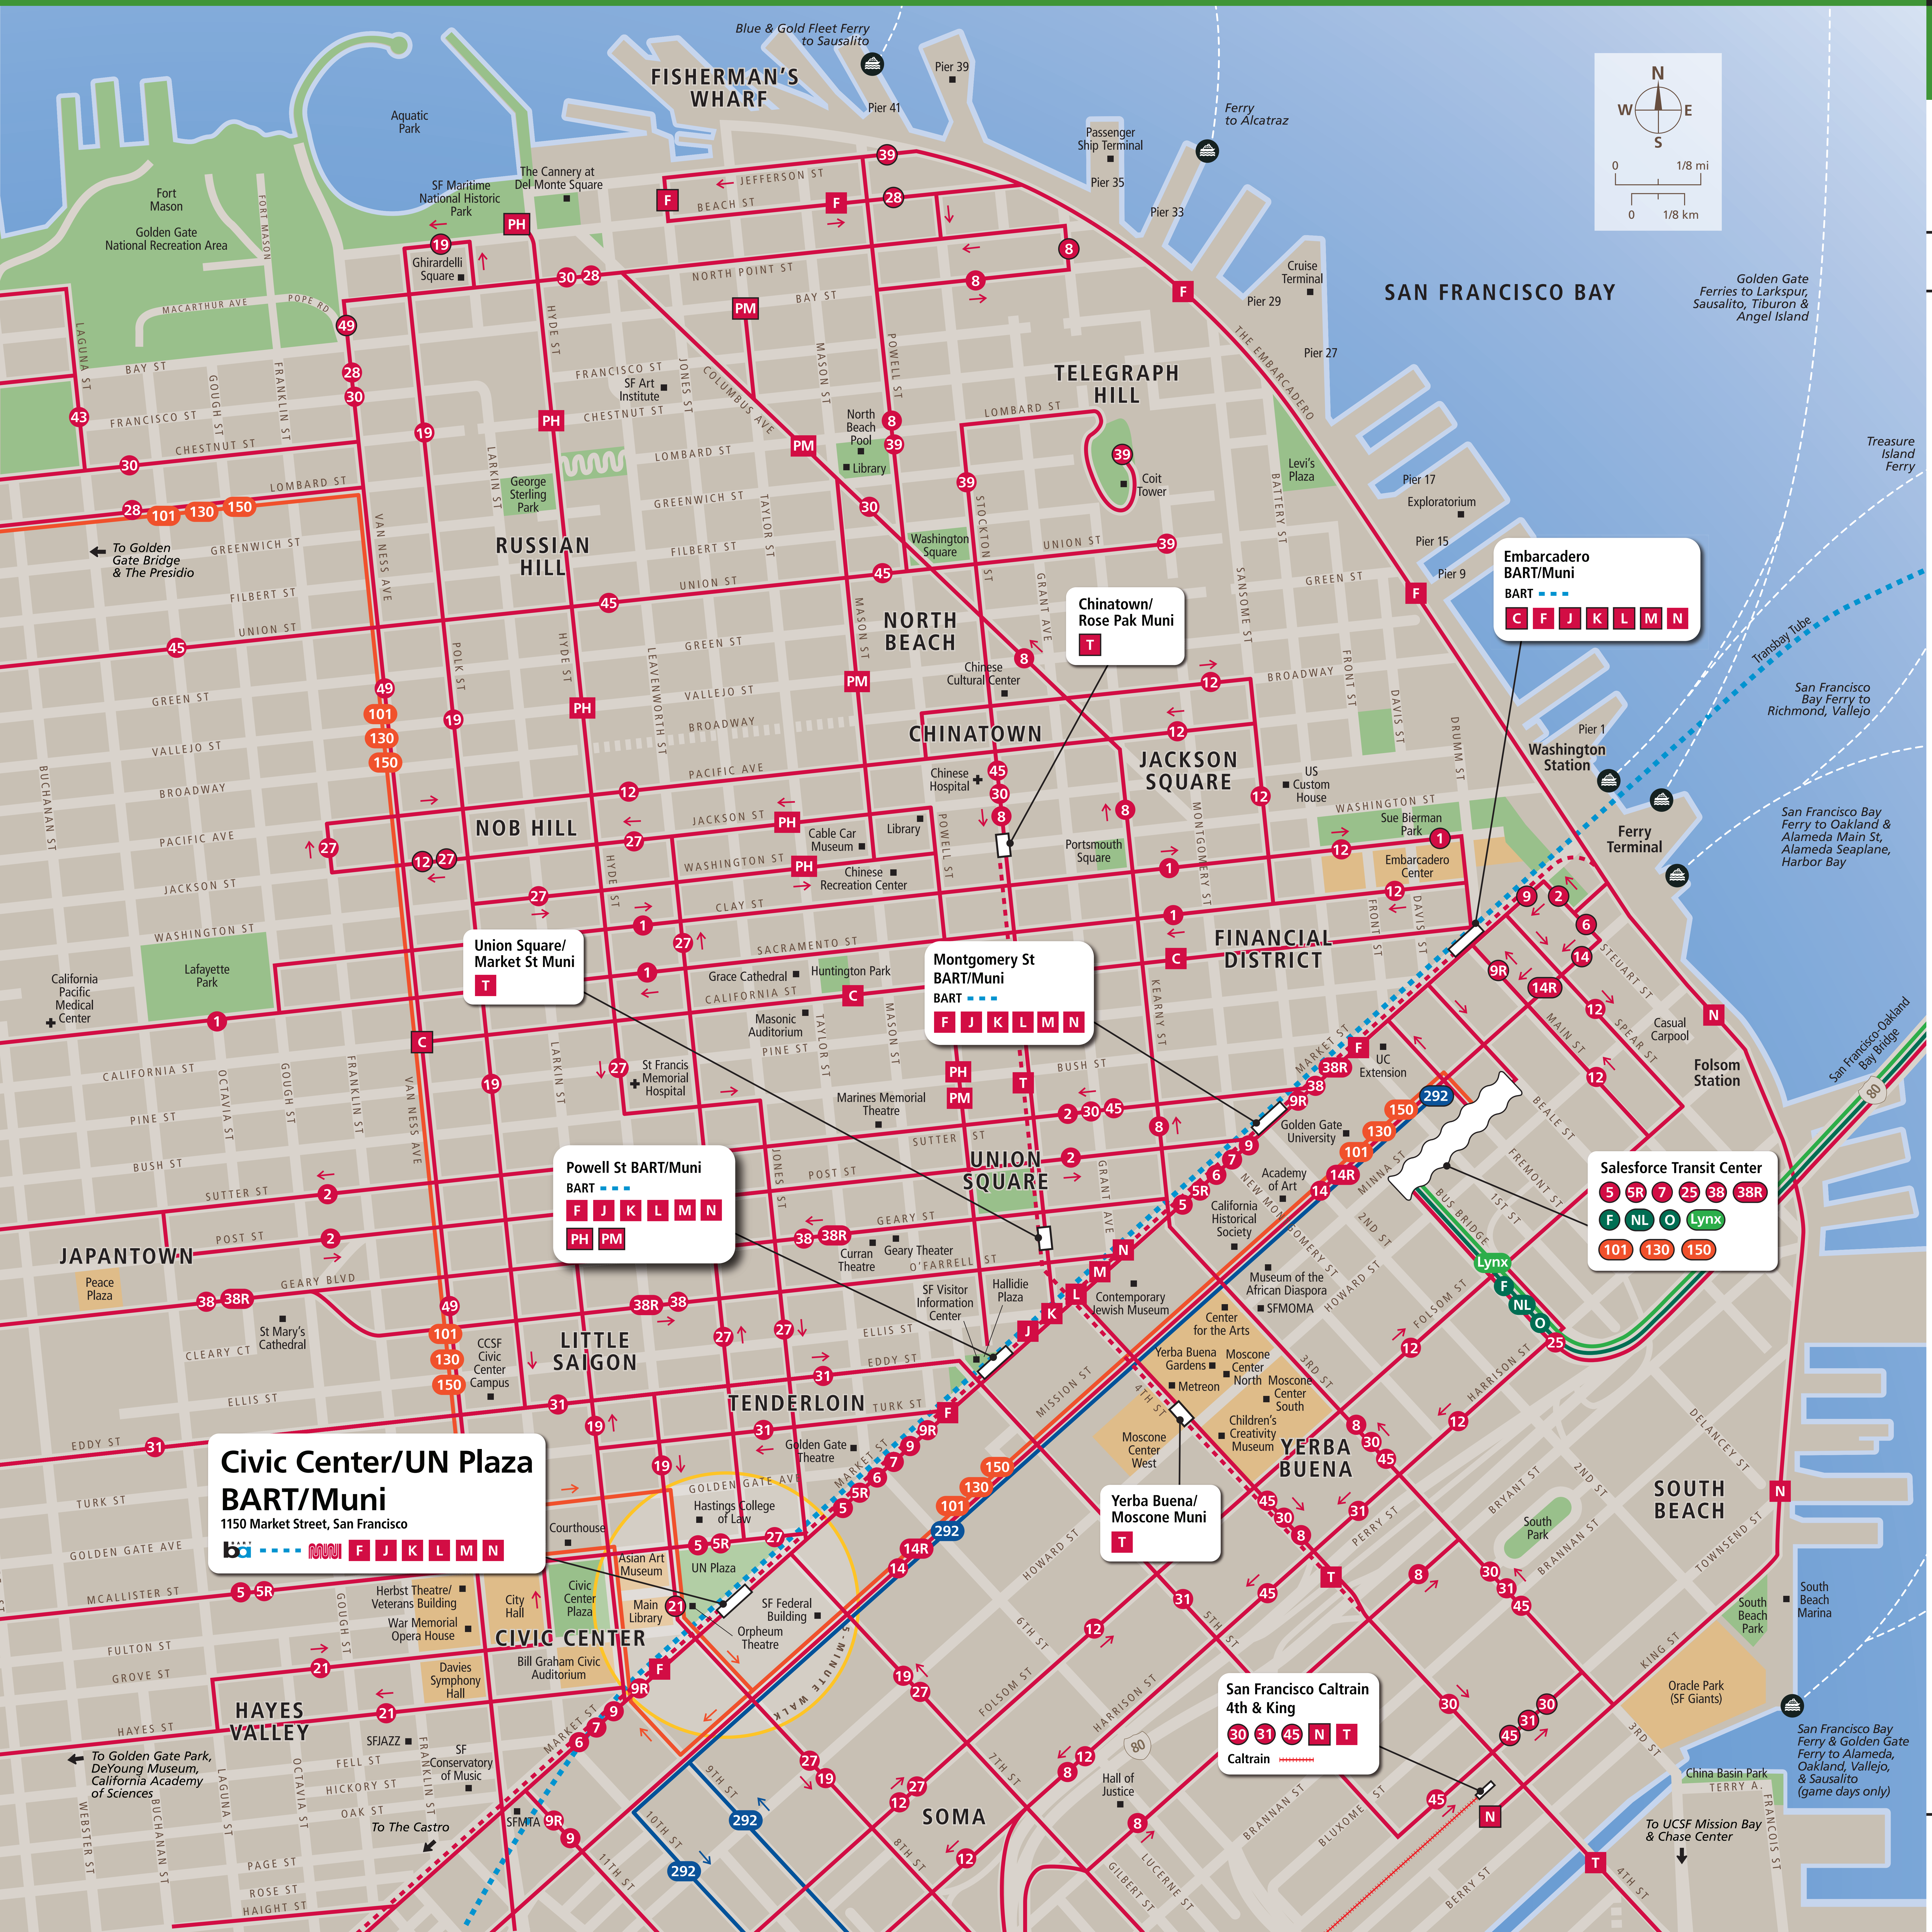

Transit Routes

Rutas del tránsito

公車路線圖

Transit Information

Civic Center/ UN Plaza Station

San Francisco

1. **Map Key**
2. ★ You Are Here
   - --- BART (underground)
   - --- Caltrain
   - 14 Muni Bus
   - K Muni Metro / Street Car / Cable Car
   - --- Muni (underground)
   - 101 Golden Gate Transit
   - 292 SamTrans
   - NL AC Transit
   - LYNX WestCAT
   - 14 Route Terminus
   - Ferry Terminal

During limited hours the following lines also serve downtown San Francisco:

AC Transit: 800, FS, E, G, J, L, LA, NX, NX3, OX, P, V, W

Golden Gate Transit: 114, 132, 154, 164, 172

Muni: 1X, 8AX, 8BX, 90, 91

SamTrans: 397, EPX, FCX

Soltrans: 82

Some Muni lines operate all night. Visit www.sfmta.com or call 311 for more information.

This map does not show all commuter, express, special event, or all-night routes. Service may vary with time of day or day of week. Service changes may have occurred since printing. Please consult transit agency schedule or contact 511 for more information.

Call 511 | 511.org