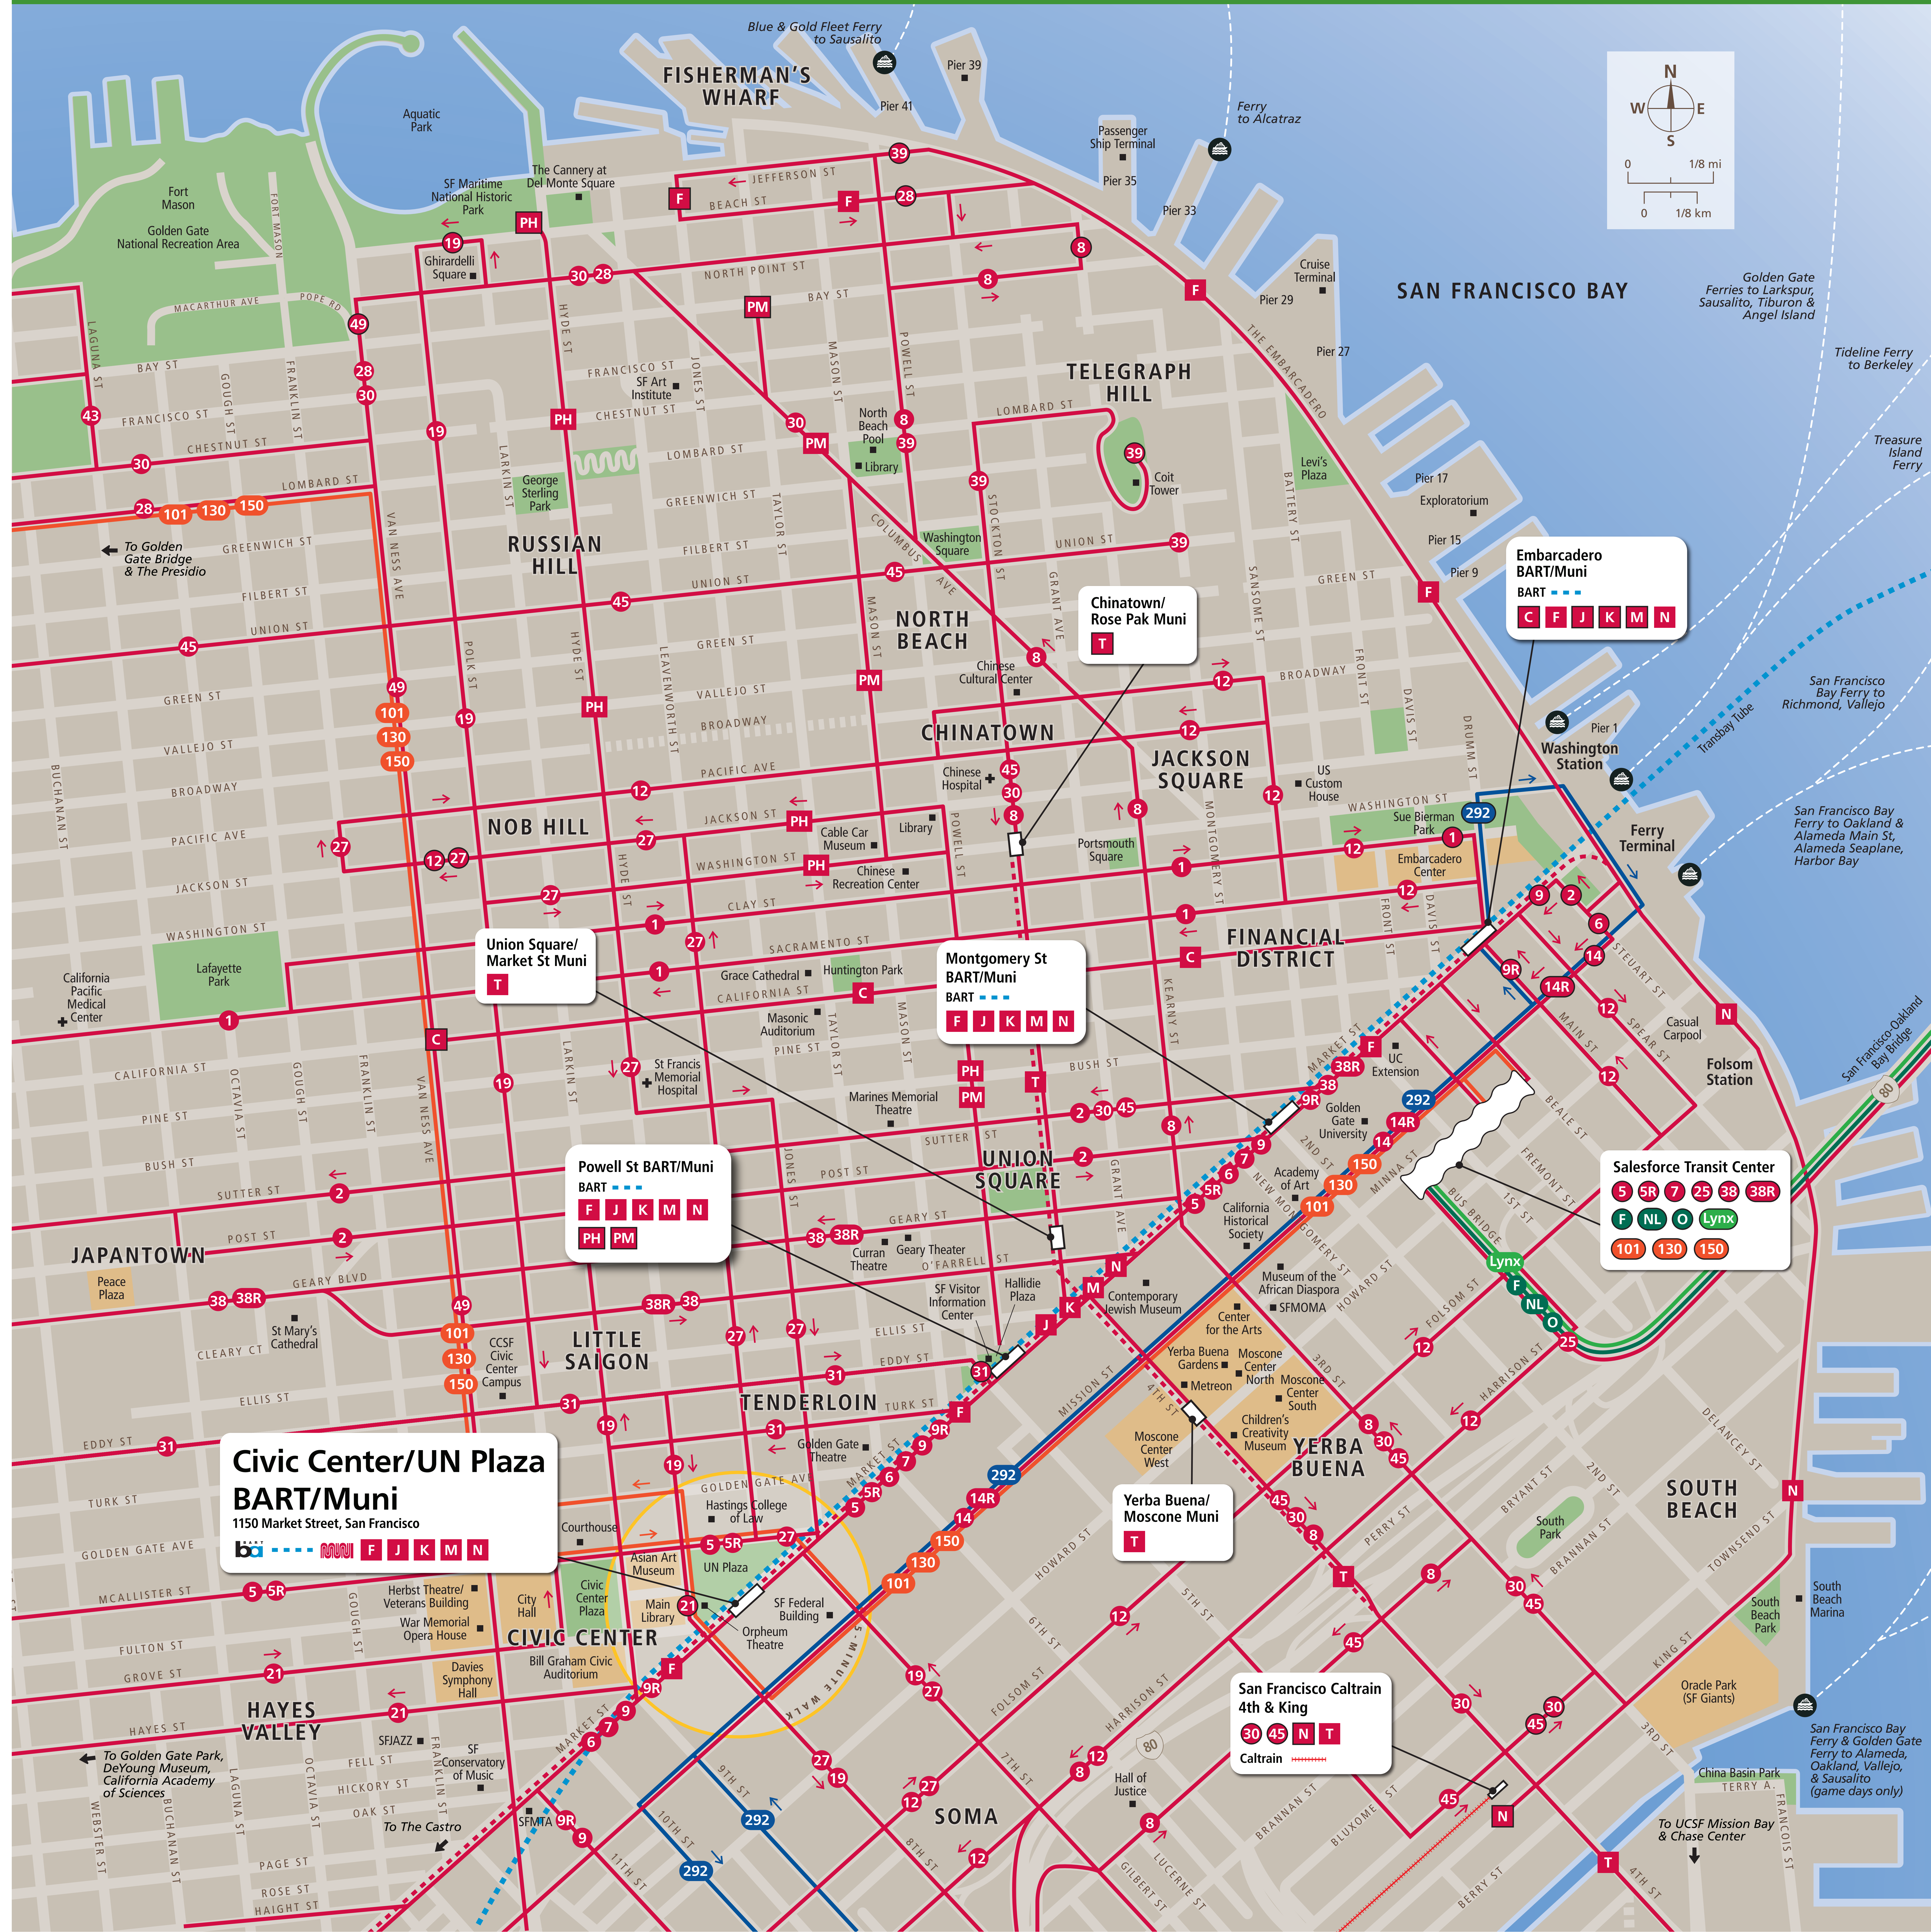

Transit Routes

Rutas del tránsito

公車路線圖

Transit Information

Civic Center/ UN Plaza Station

San Francisco

Map Key

- You Are Here
- BART (underground)
- Caltrain
- Muni Bus
- Muni Metro / Street Car / Cable Car
- Muni (underground)
- Golden Gate Transit
- SamTrans
- AC Transit
- WestCAT
- Route Terminus
- Ferry Terminal

During limited hours the following lines also serve downtown San Francisco:

AC Transit: 800, FS, E, G, J, L, LA, NX, NX3, OX, P, V, W

Golden Gate Transit: 114, 132, 154, 172

Muni: 8AX, 8BX, 90, 91

SamTrans: 397, 398, FCX

Soltrans: 82

Some Muni lines operate all night. Visit www.sfmata.com or call 311 for more information.

This map does not show all commuter, express, special event, or all-night routes. Service may vary with time of day or day of week. Service changes may have occurred since printing. Please consult transit agency schedule or contact 511 for more information.

Call 511 | 511.org

Sponsored by the Metropolitan Transportation Commission in cooperation with AC Transit. Contact us at signcomments@bayareametro.gov.