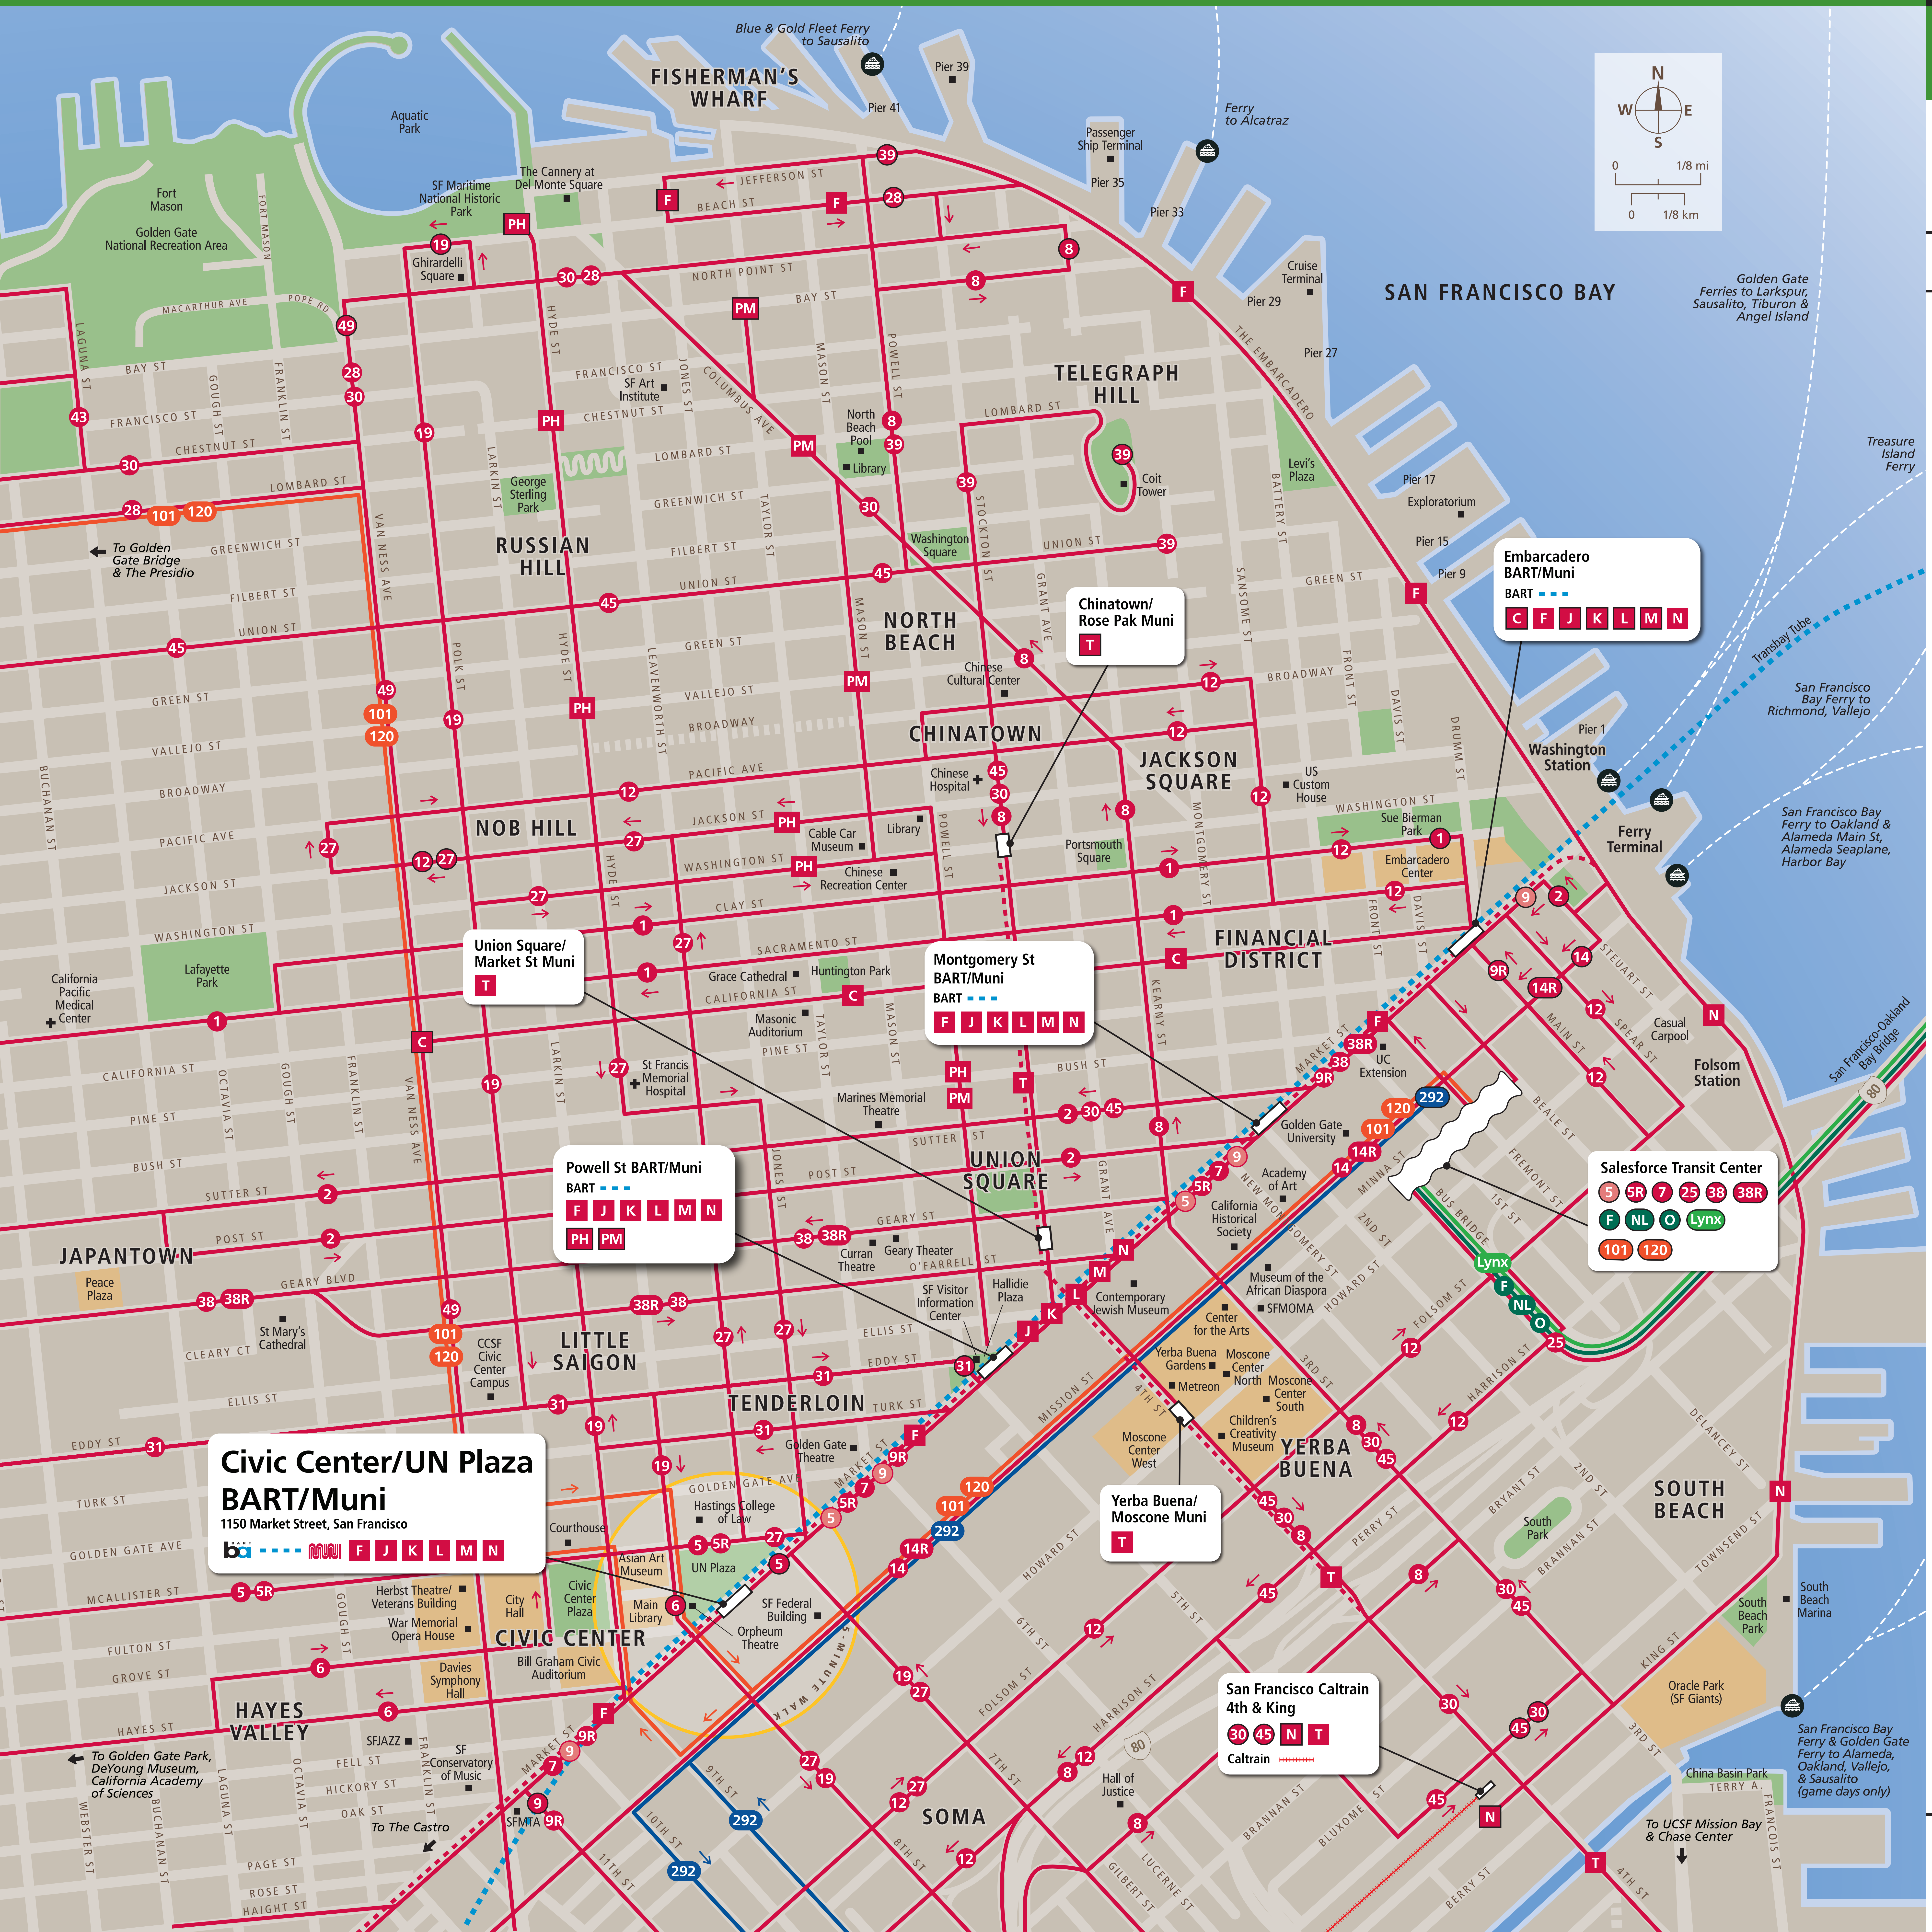

Transit Routes

Rutas del tránsito 公車路線圖

Transit Information

Civic Center/ UN Plaza Station

San Francisco

1. **Map Key**
2. ★ You Are Here
   - --- BART (underground)
   - --- Caltrain
   - 5 Muni Bus
   - 5 9 Early Morning, Evening, & Weekend Only Service
   - K Muni Metro / Street Car / Cable Car
   - --- Muni (underground)
   - 101 Golden Gate Transit
   - 292 SamTrans
   - NL AC Transit
   - LYNX WestCAT
   - 14 Route Terminus
   - Ferry Terminal

During limited hours the following lines also serve downtown San Francisco:

AC Transit: 800, FS, E, G, J, L, NX, NX3, P, V, W

Golden Gate Transit: 114, 132, 154, 172

Muni: 1X, 8AX, 8BX, 90, 91

SamTrans: 397, EPX, FCX

Soltrans: 82

Some Muni lines operate all night. Visit www.sfmta.com or call 311 for more information.

This map does not show all commuter, express, special event, or all-night routes. Service may vary with time of day or day of week. Service changes may have occurred since printing. Please consult transit agency schedule or contact 511 for more information.

Civic Center/UN Plaza BART/Muni
1150 Market Street, San Francisco

F J K L M N

Union Square/Market St Muni

T

Montgomery St BART/Muni

F J K L M N

Powell St BART/Muni

F J K L M N
PH PM

Embarcadero BART/Muni

C F J K L M N

Salesforce Transit Center

5 5R 7 25 38 38R
F NL O Lynx
101 120

Yerba Buena/Moscone Muni

T

San Francisco Caltrain 4th & King

30 45 N T

Caltrain

511 SF Bay

Call 511 | 511.org