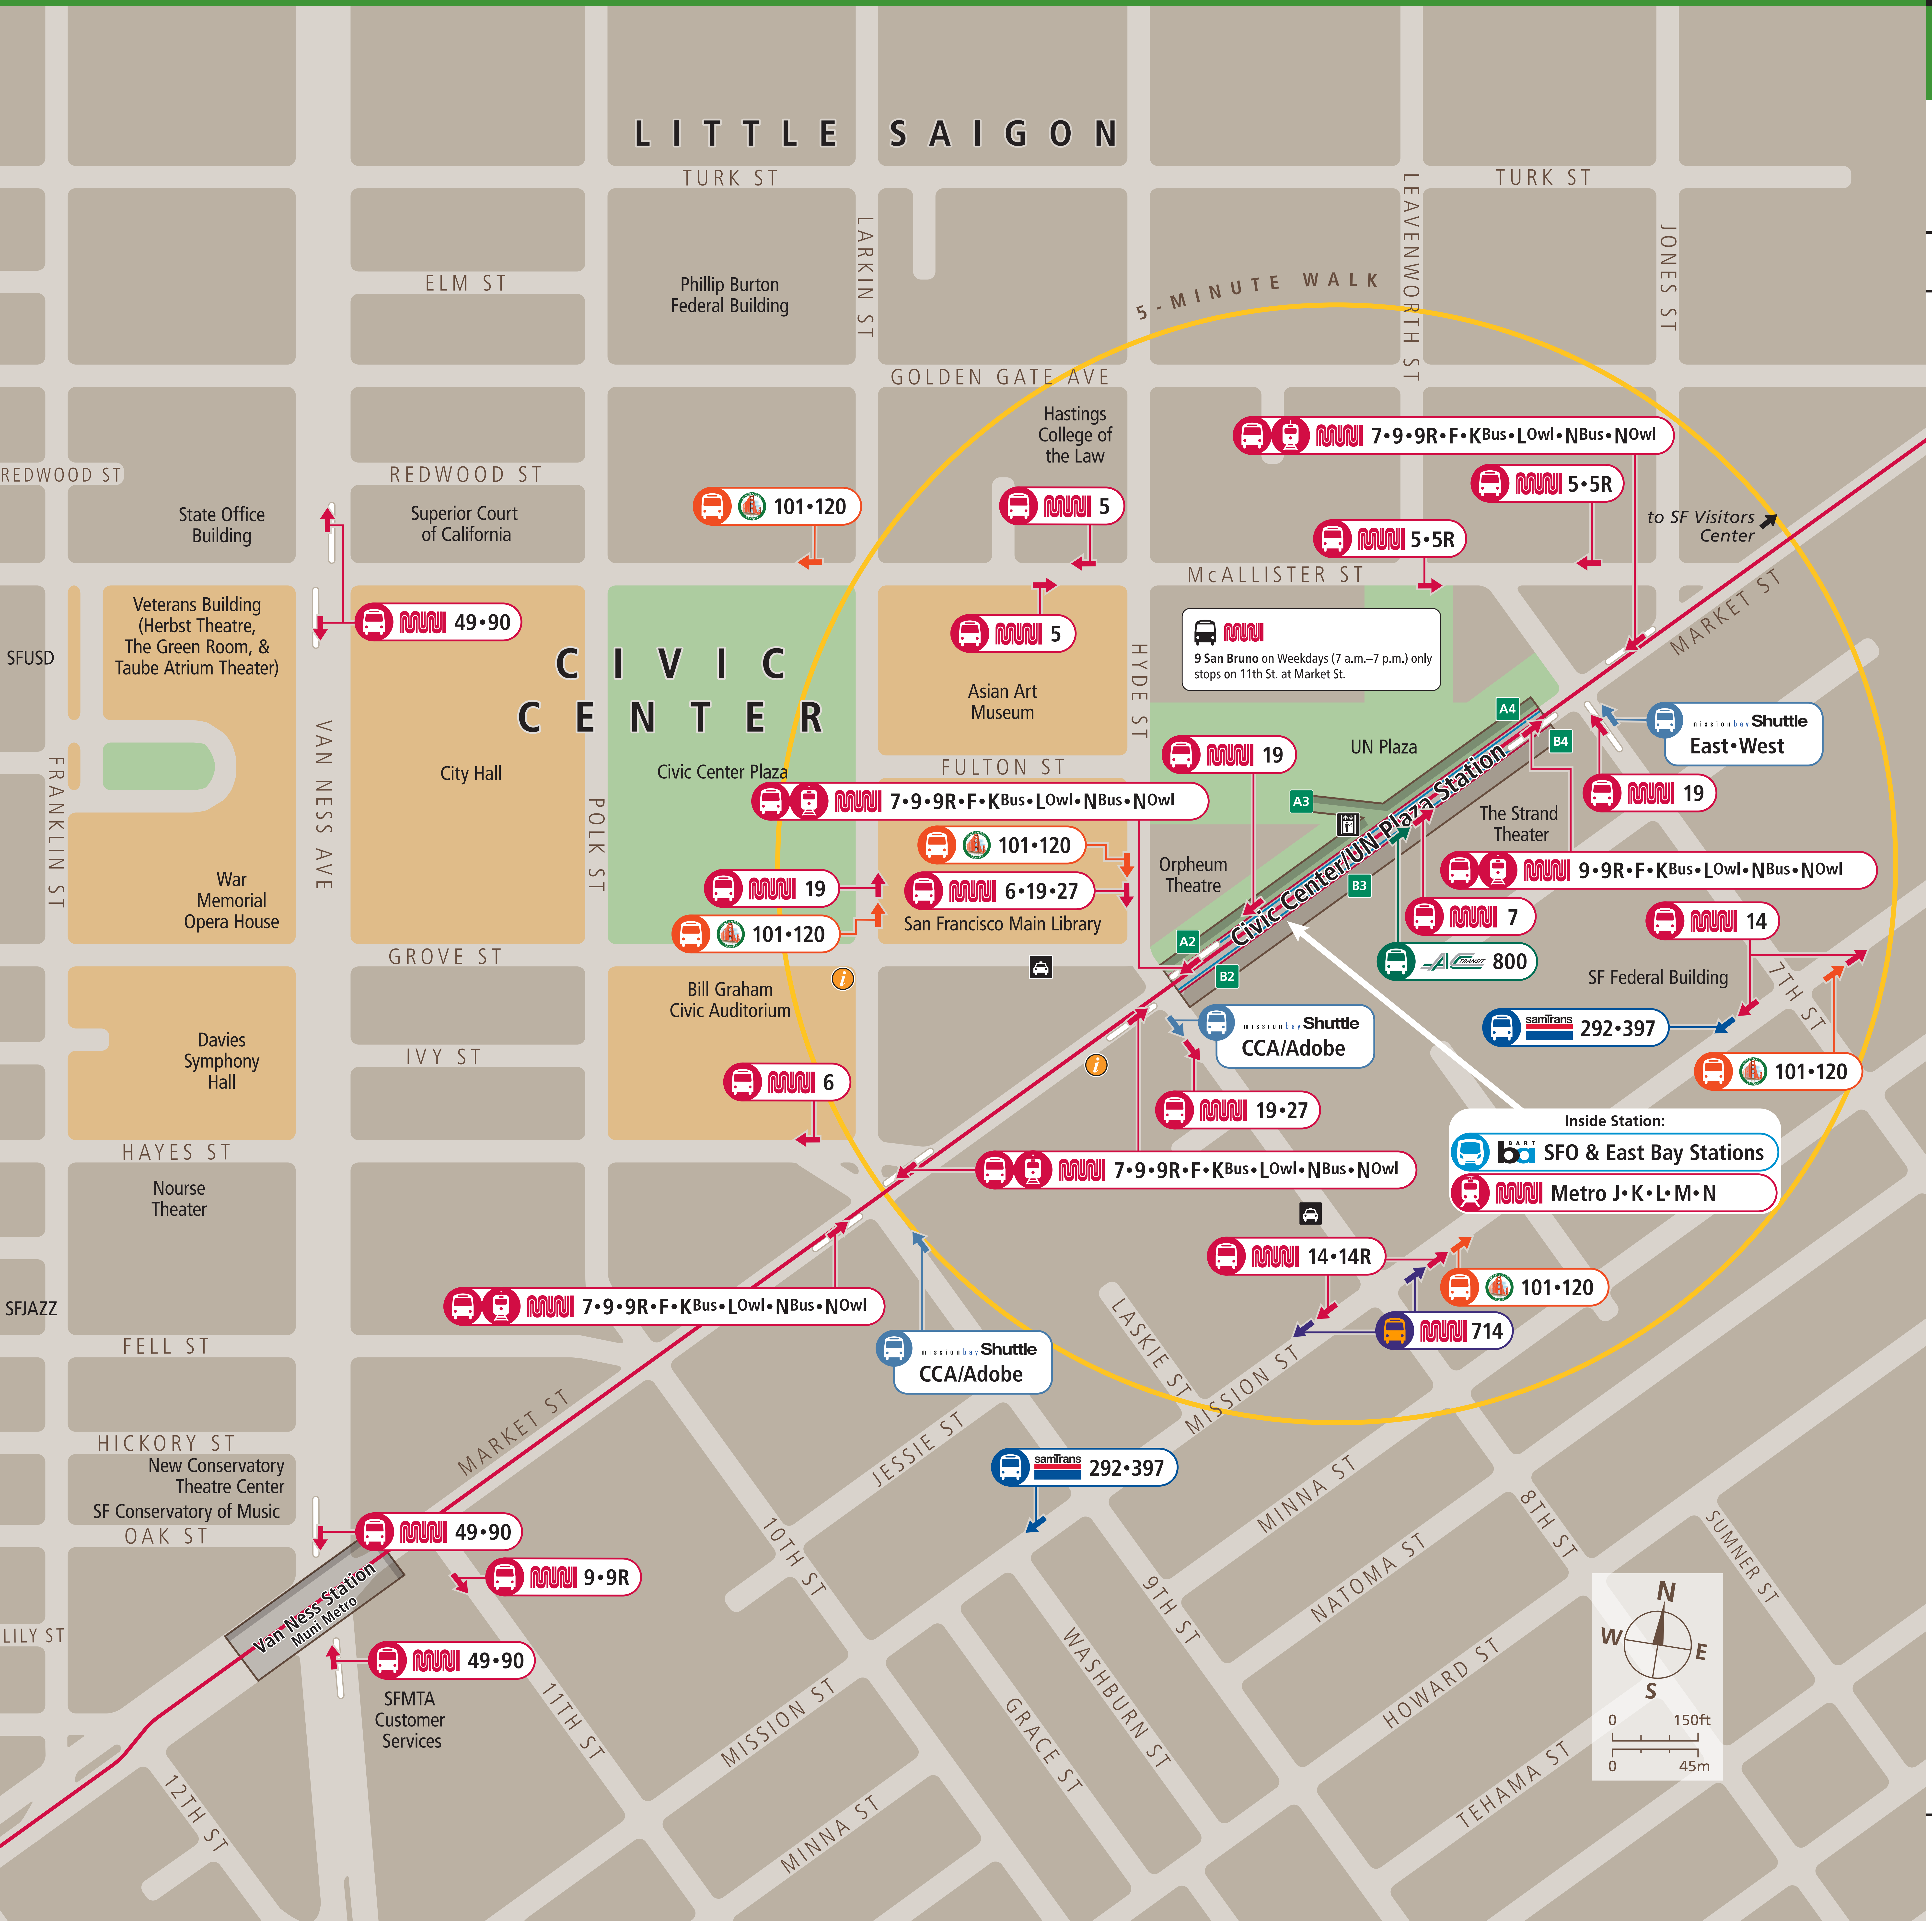

Transit Stops

Paradas del tránsito

公車站地圖

Transit Information

Civic Center/ UN Plaza Station

San Francisco

Map Key

- You Are Here
- 5-Minute Walk
  1000ft/305m
- BART Train
- Bus (Motor Coach, Trolley Coach)
- Muni F Line Historic Streetcar
- Muni Metro Light Rail
- Transit Stop
- Underground Station
- Station Entrance/Exit
- Station Elevator
- Transit Information

Transit Lines

1. AC Transit Bus
   - BART
   - Early Bird Express
   - Golden Gate Transit Buses
   - Mission Bay Shuttle
   - SamTrans Buses
   - San Francisco Muni
   - Historic Streetcar
   - Metro Light Rail
2. Note: Service may vary with time of day or day of week. Please consult transit agency schedule or contact 511 for more information.

Call 511 | 511.org