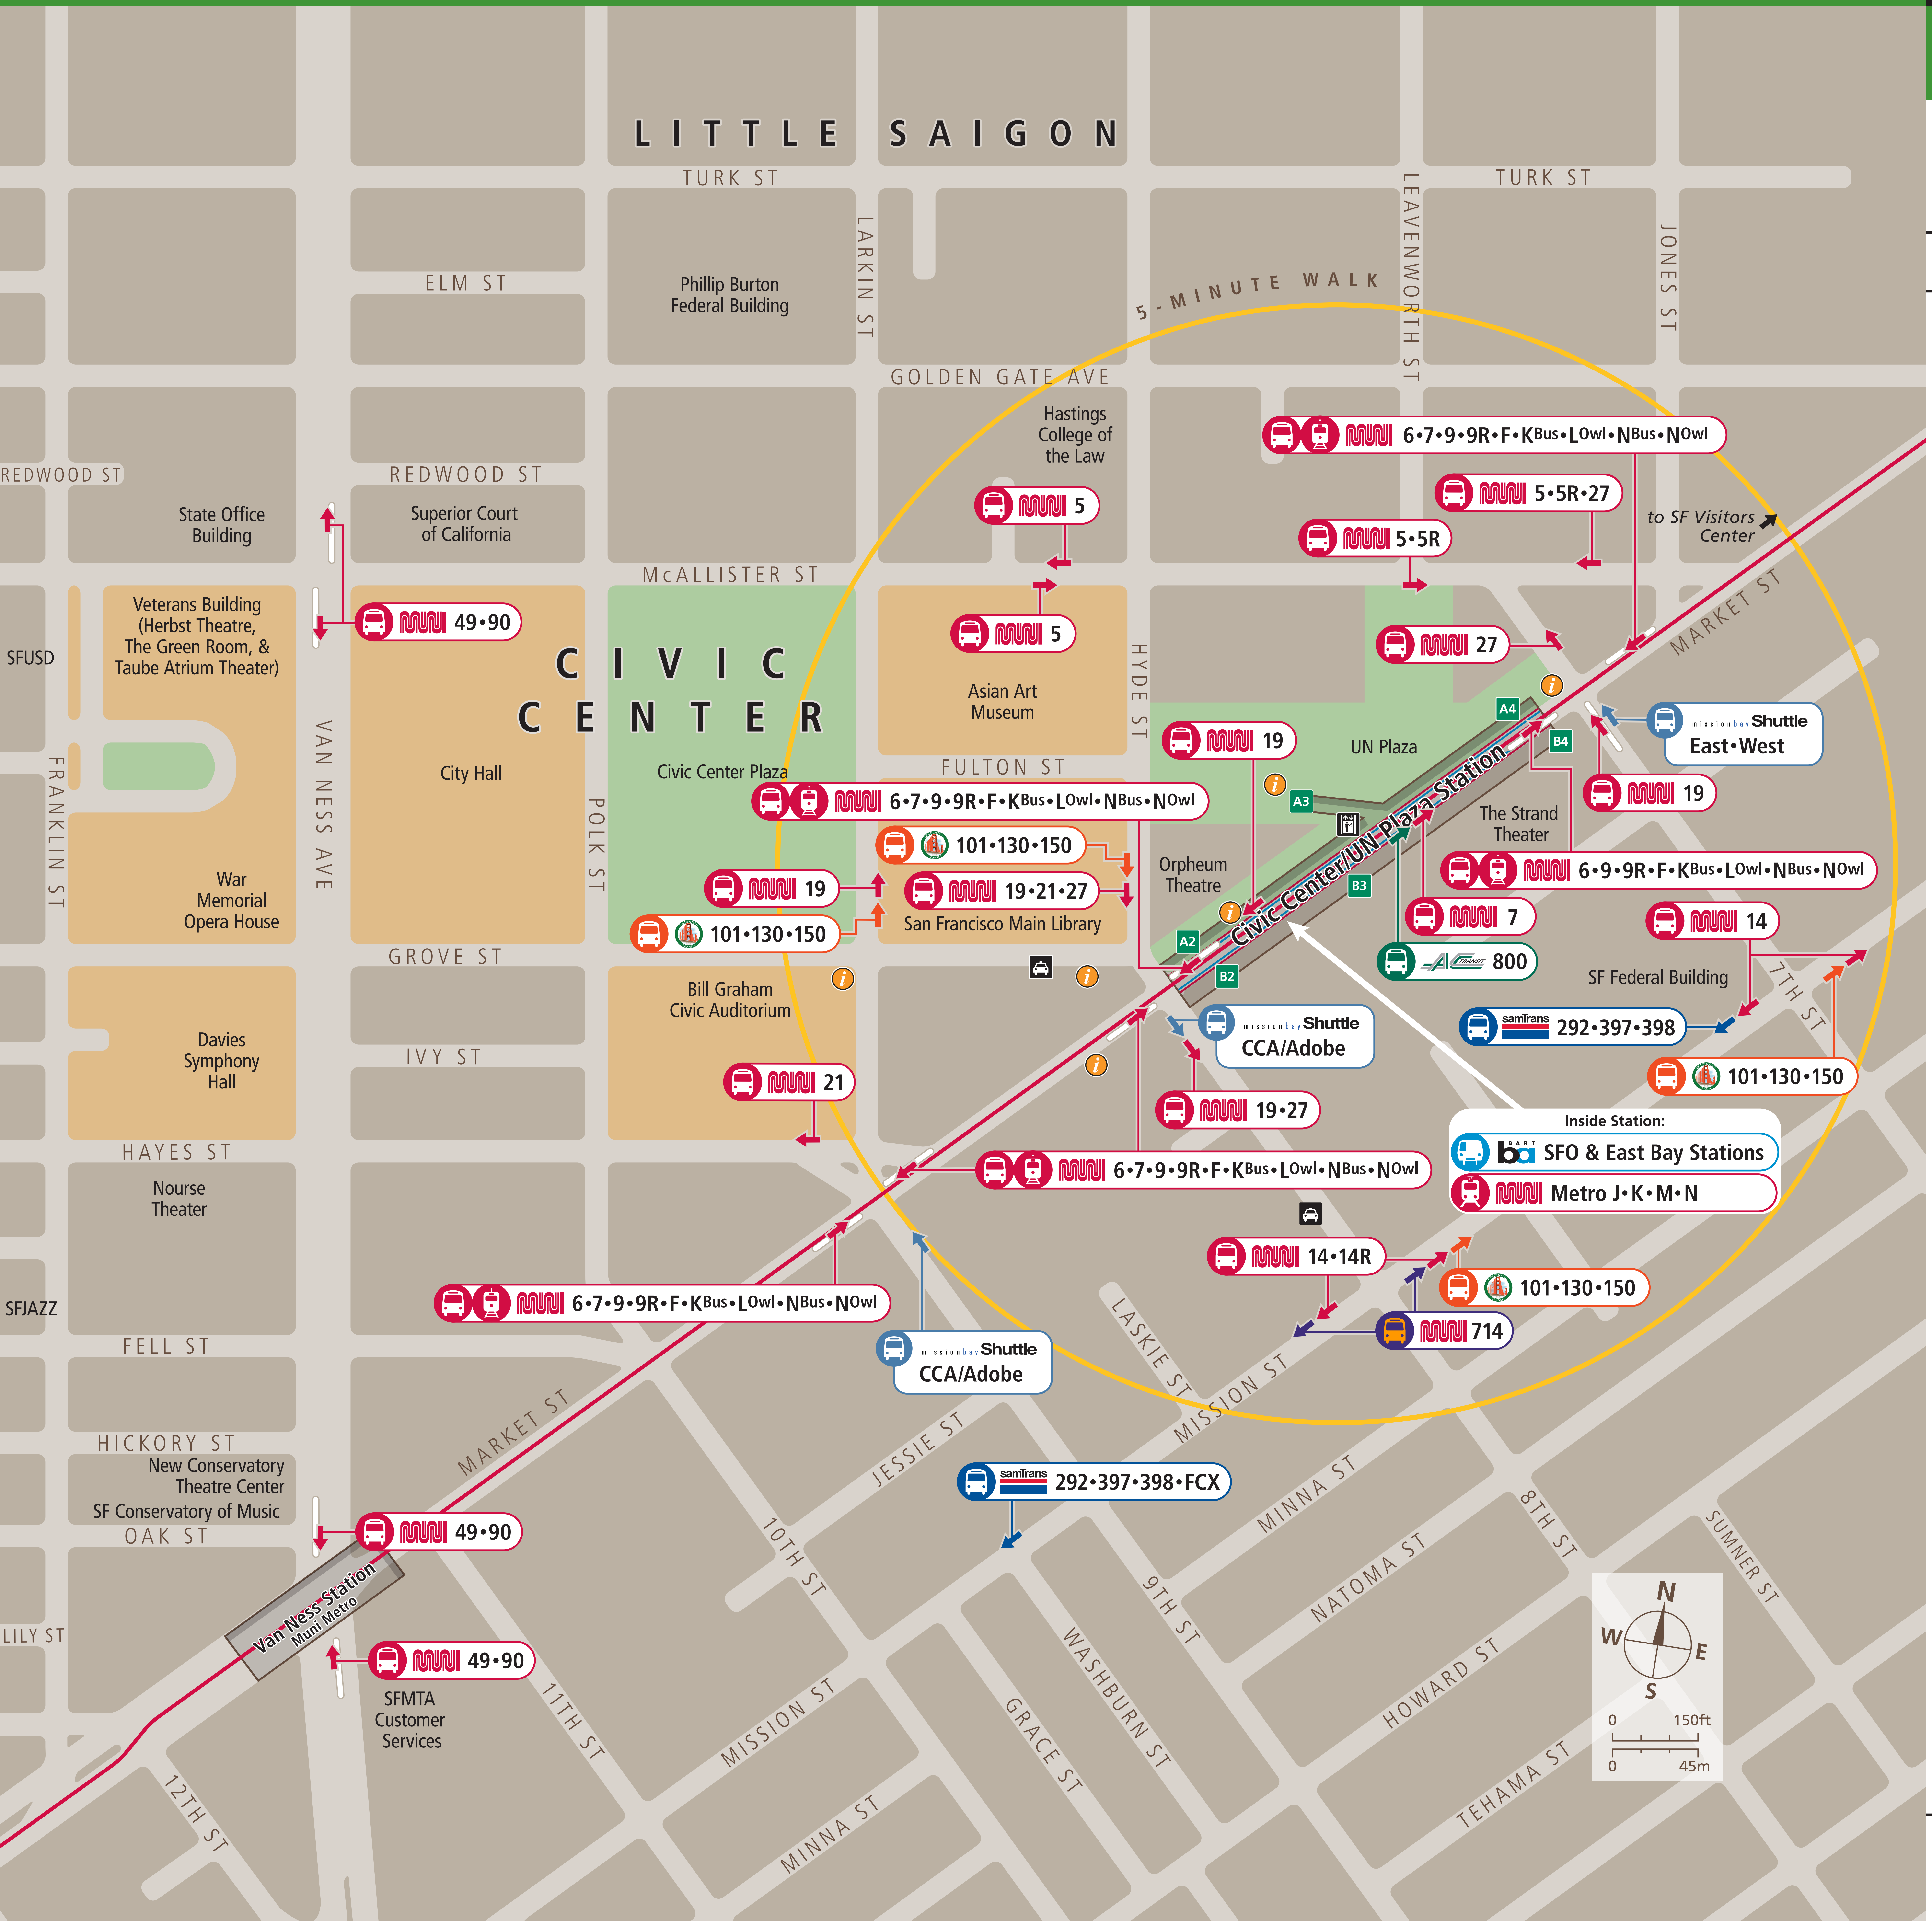

Transit Stops

Paradas del tránsito

公車站地圖

Transit Information

Civic Center/ UN Plaza Station

San Francisco

Map Key

- You Are Here
- 5-Minute Walk
  1000ft/305m
- BART Train
- Bus (Motor Coach, Trolley Coach)
- Cable Car
- Muni F Line Historic Streetcar
- Muni Metro Light Rail
- Transit Stop
- Underground Station
- Station Entrance/Exit
- Station Elevator
- Transit Information

Transit Lines

1. AC Transit Bus
   - **All Nighter Line**
     800 Richmond BART
   - Early Bird Express
     714 Salesforce Transit Center
     714 Daly City
   - Golden Gate Transit Buses
     101 Santa Rosa 150 San Rafael
     130 San Rafael
   - Missionbay Shuttle
     CCA/Adobe California College of the Arts
     East Caltrain / UCSF Mission Bay
     West Caltrain / Kaiser Mission Bay
   - SamTrans Buses
     292 SFO / Hillsdale 397 SFO / Palo Alto
     398 SFO / Redwood City FCX Foster City
   - San Francisco Muni
   - **Motor Coach & Trolley Coach (TC)**
   - 5 Fulton (TC) 27 Bryant
   - 6 Parnassus/Haight (TC) 37 Corbett
   - 7 Haight/Noriega 49 Van Ness/Mission
   - 9 San Bruno 90 Fort Mason
   - 9R San Bruno Rapid K Ingleside
   - 14 Mission (TC) L-Owl Taraval Owl
   - 14R Mission Rapid N Judah
   - 19 Polk N-Owl Judah Owl
   - 21 Hayes
   - **Historic Streetcar**
     F Market and Wharves
   - **Metro Light Rail**
   - J Church M Ocean View
   - K Ingleside N Judah
2. Note: Service may vary with time of day or day of week. Please consult transit agency schedule or contact 511 for more information.

Call 511 | 511.org