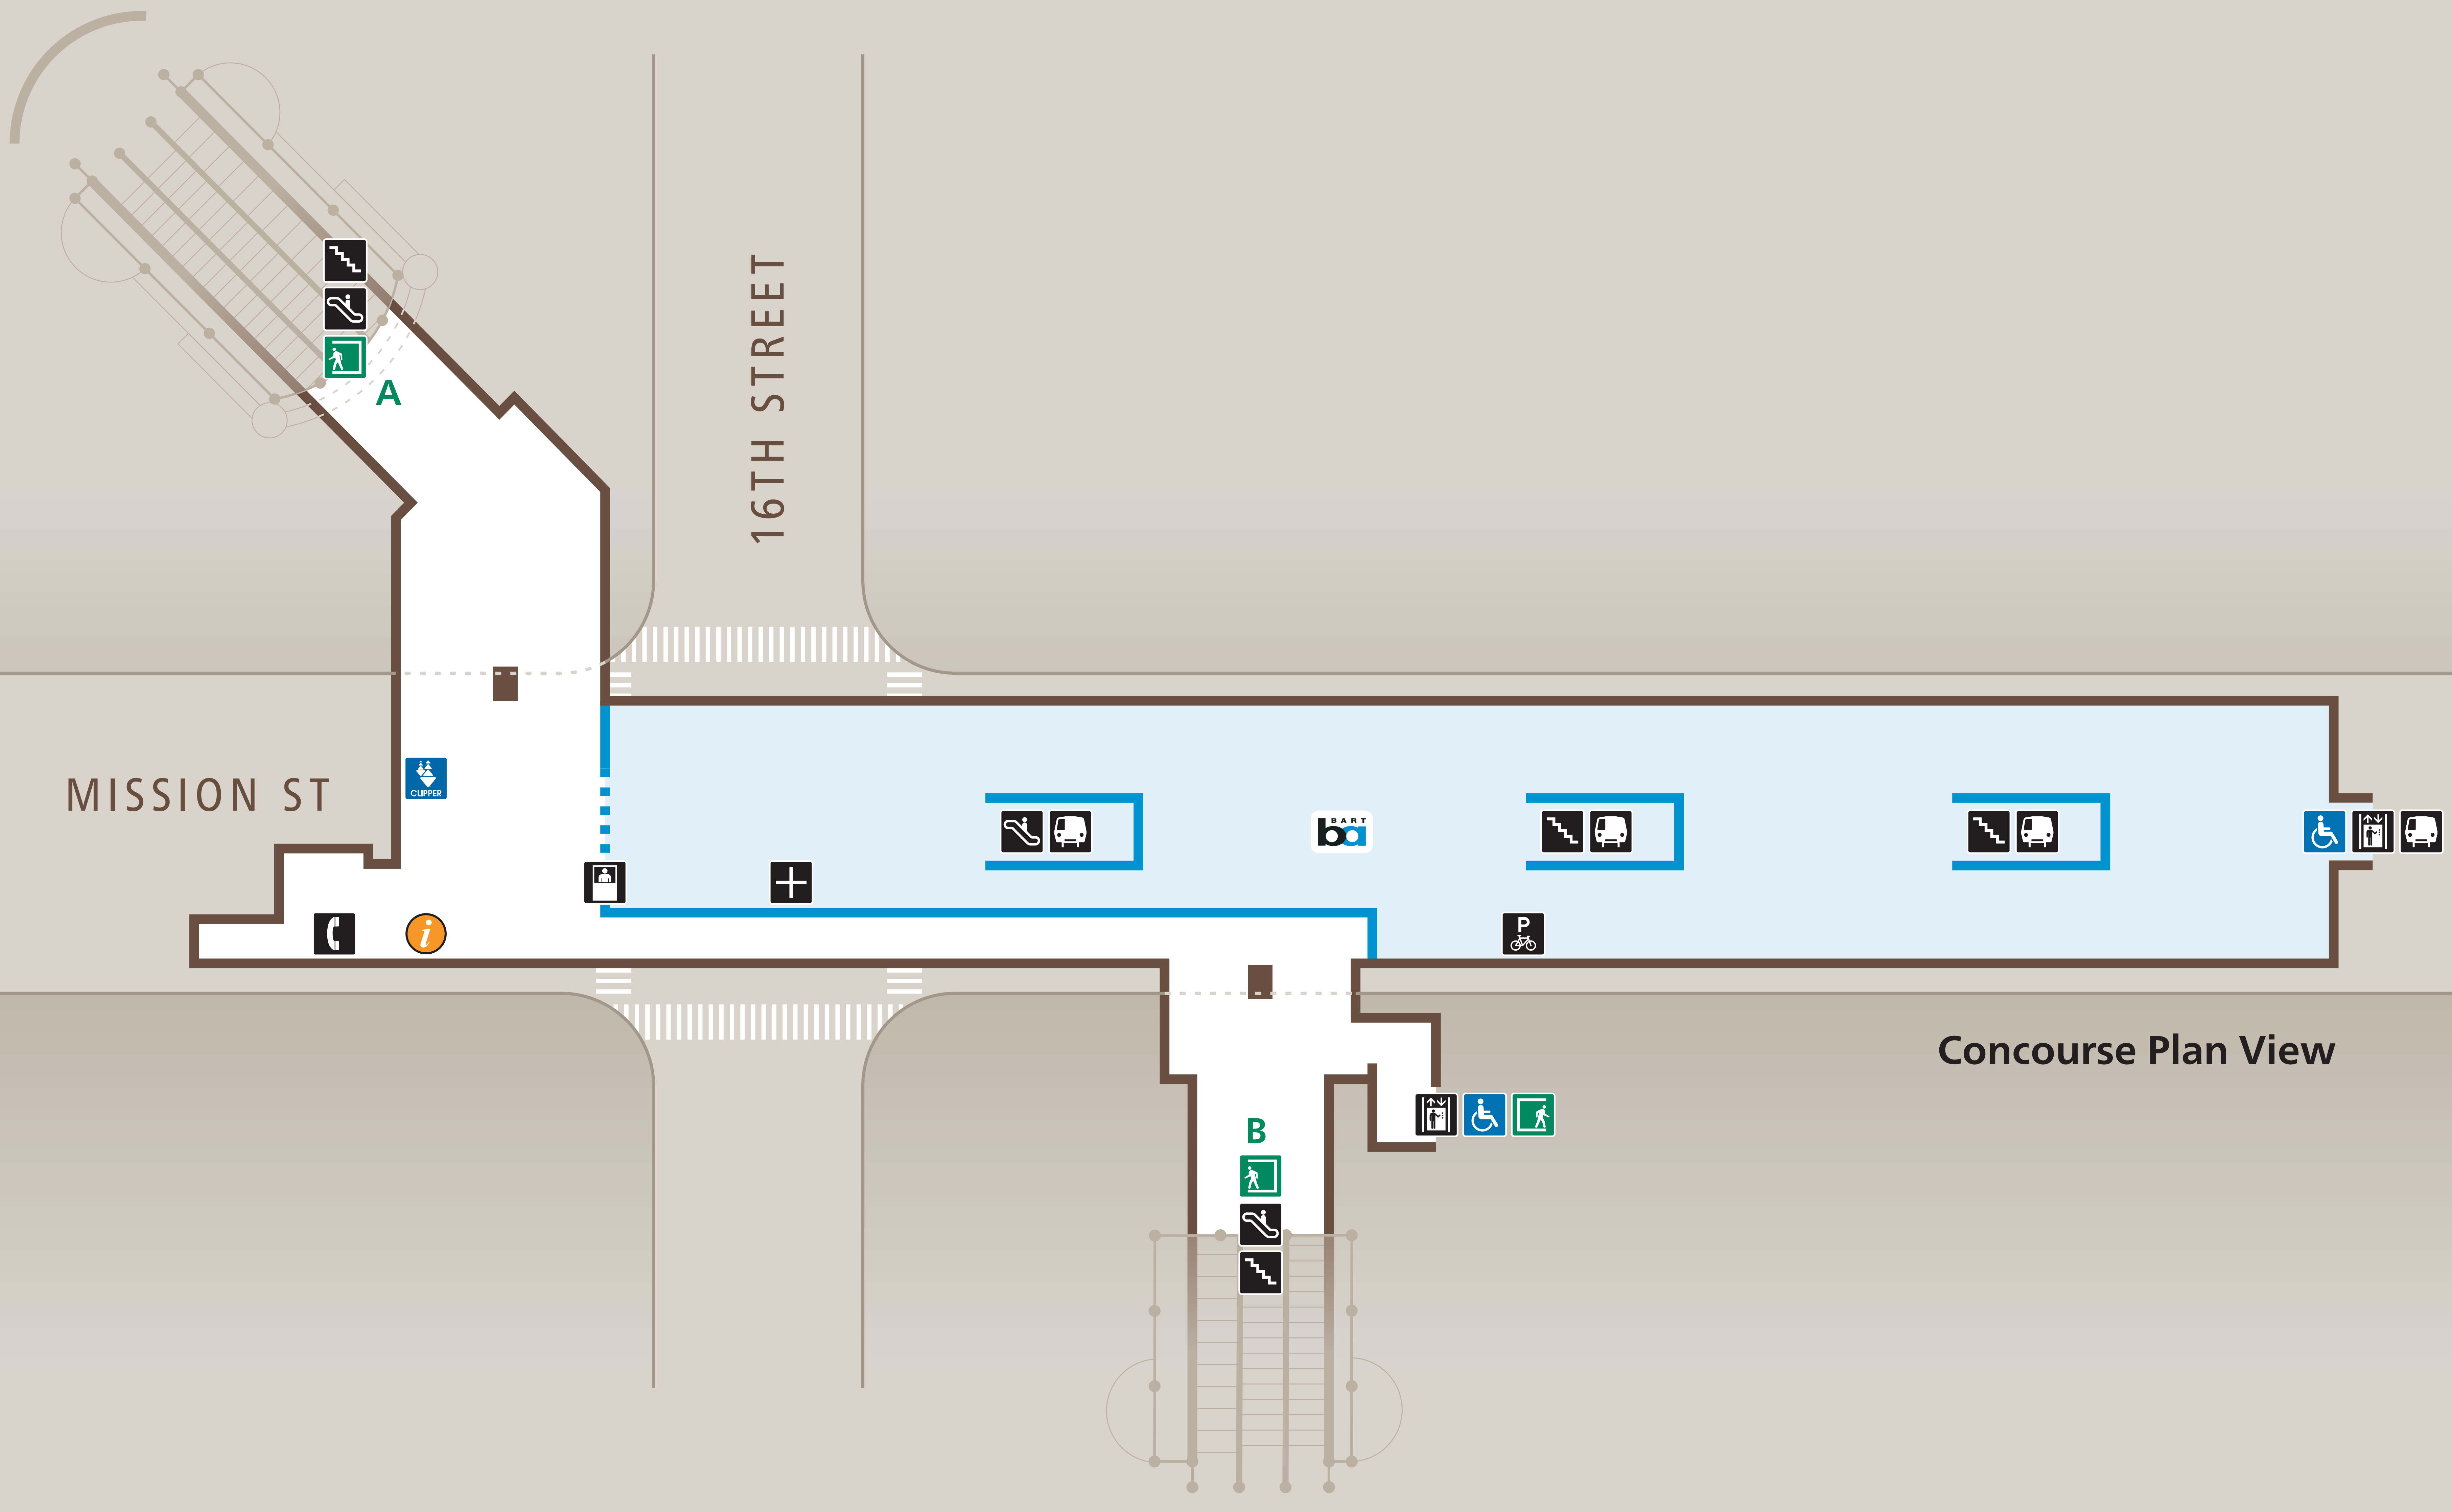

Station Map

Mapa de la estación

車站地圖

Transit Information

16th St.
Mission
Station

San Francisco

Concourse Plan View