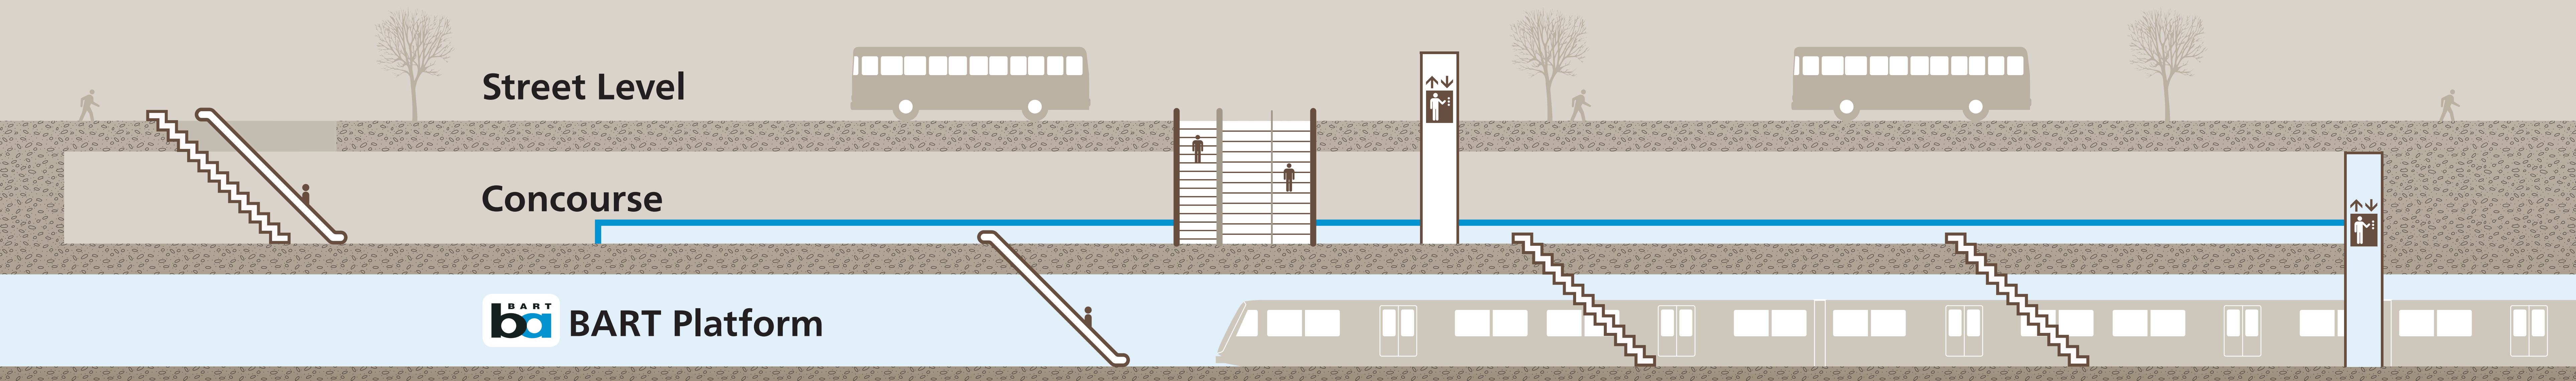

Station Section View

Map Key

- You Are Here
- Exit
- BART Train
- Bike Parking
- Elevator
- Escalator
- Stairs
- Station Agent Booth
- Telephones
- Ticket Vending:
  - Addfare
  - Clipper / Add Cash Value
- Transit Information
- Wheelchair Accessible

511 SF Bay
Call 511 | 511.org