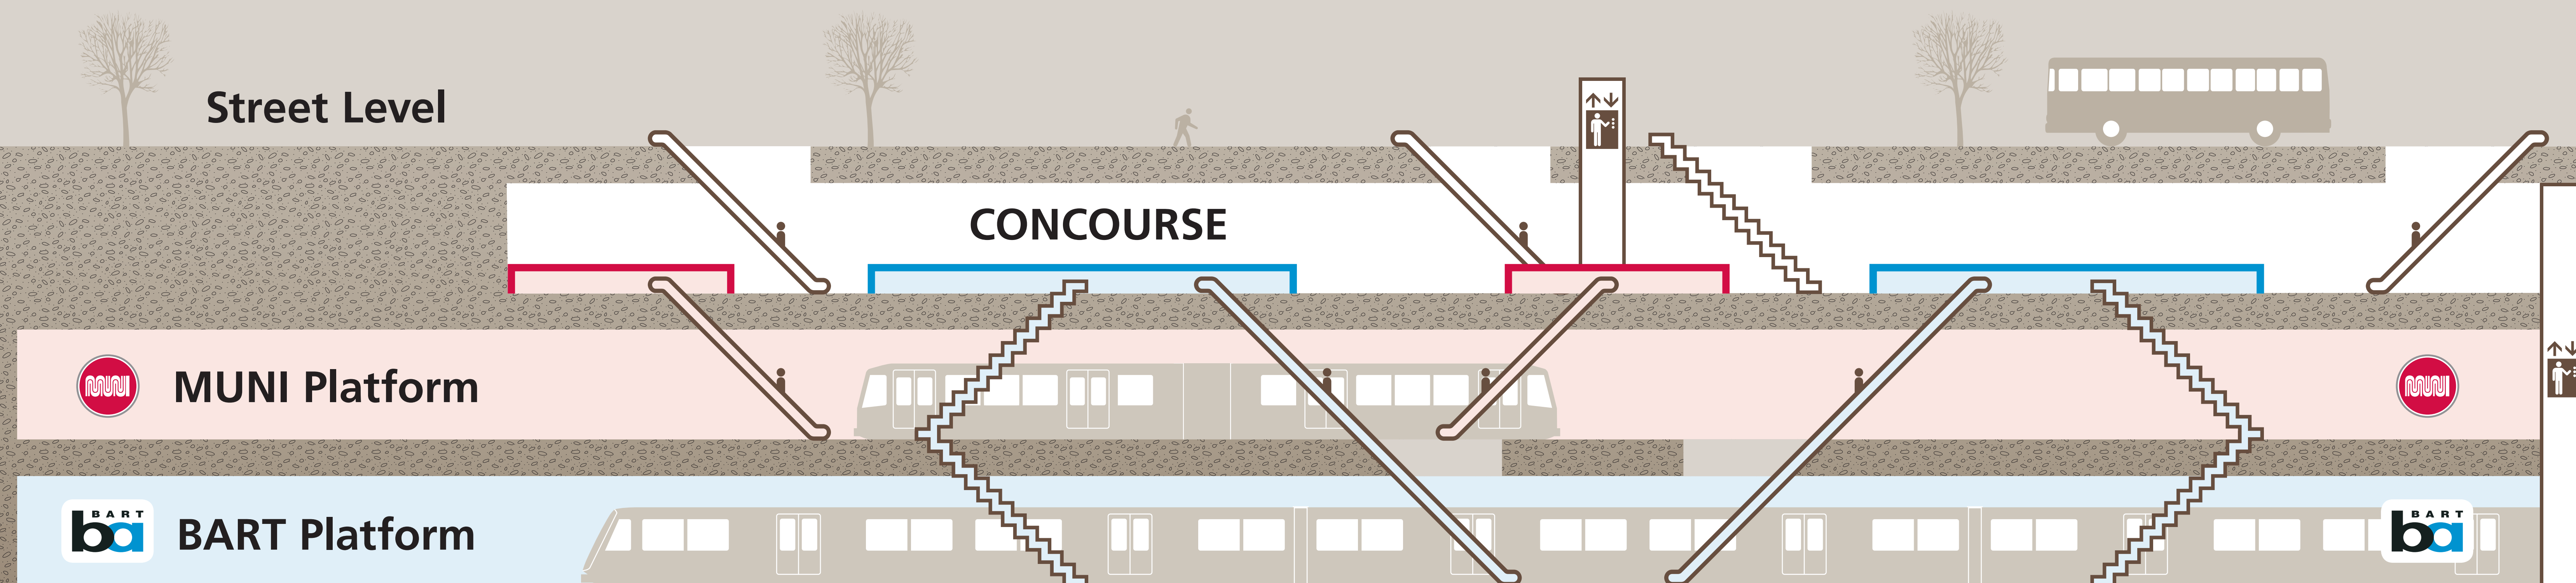

Station Section View

Transit Information

Civic Center/ UN Plaza Station

San Francisco

Map Key

- You Are Here
- Transit Information
- Exit
- **A2** to Market & Hyde St
  to Grove & Hyde St
- **A3** to United Nations Plaza
- **A4** to Market St & 7th St
- **B2** to Market St & 8th St
- **B3** to Market St (1100 Block)
- **B4** to Market St & 7th St
- BART Train
- Bicycle Parking
- Elevator
- Escalator
- Muni Metro Light Rail
- Stairs
- Station Agent Booth
- Telephone
- Ticket Vending Machines:
  - BART / Clipper
    Add Cash Value
  - Muni / Clipper
    Add Cash Value
  - Addfare
  - Transit Store (Ticket Purchase)
  - Wheelchair Accessible

Call 511 | 511.org