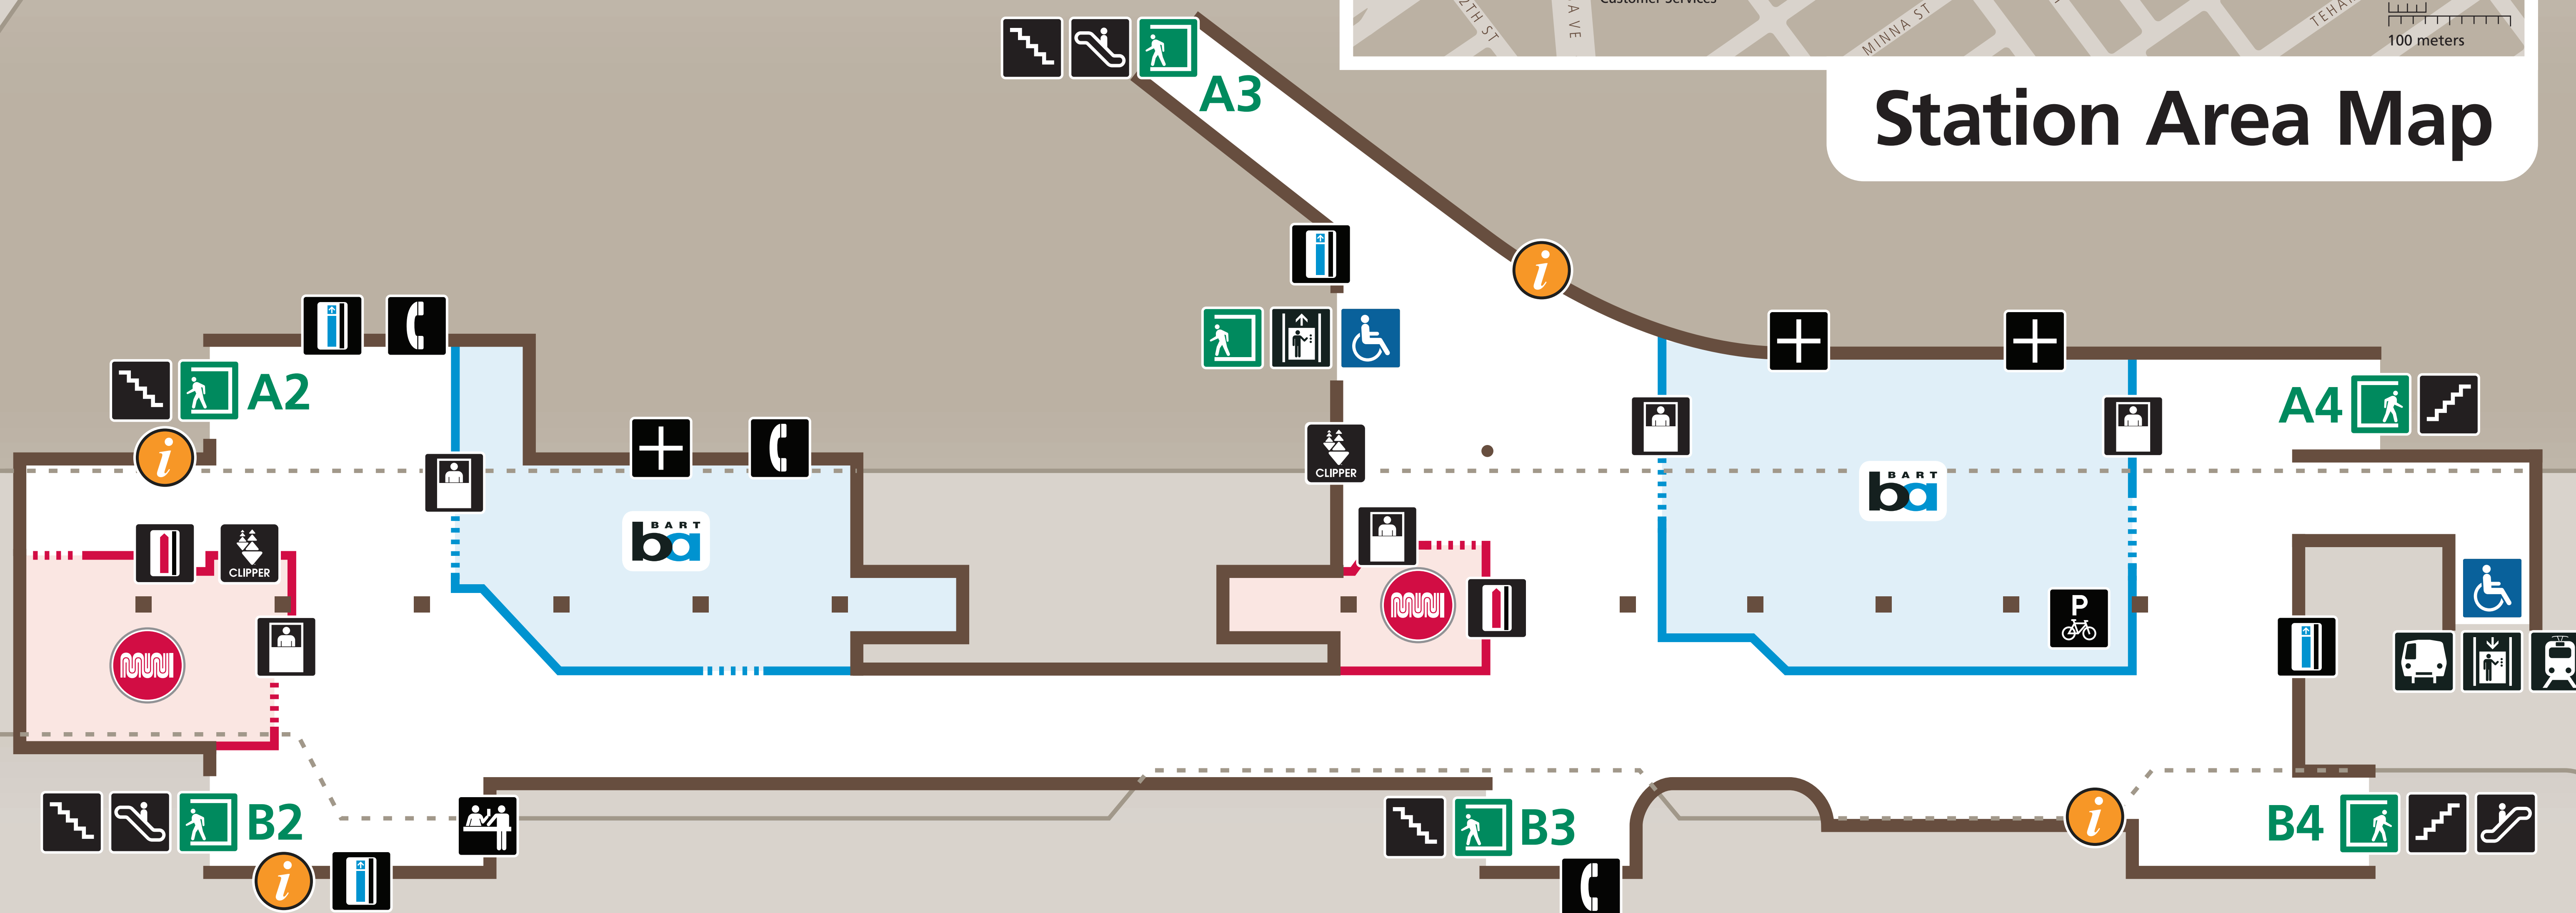

Concourse Plan View