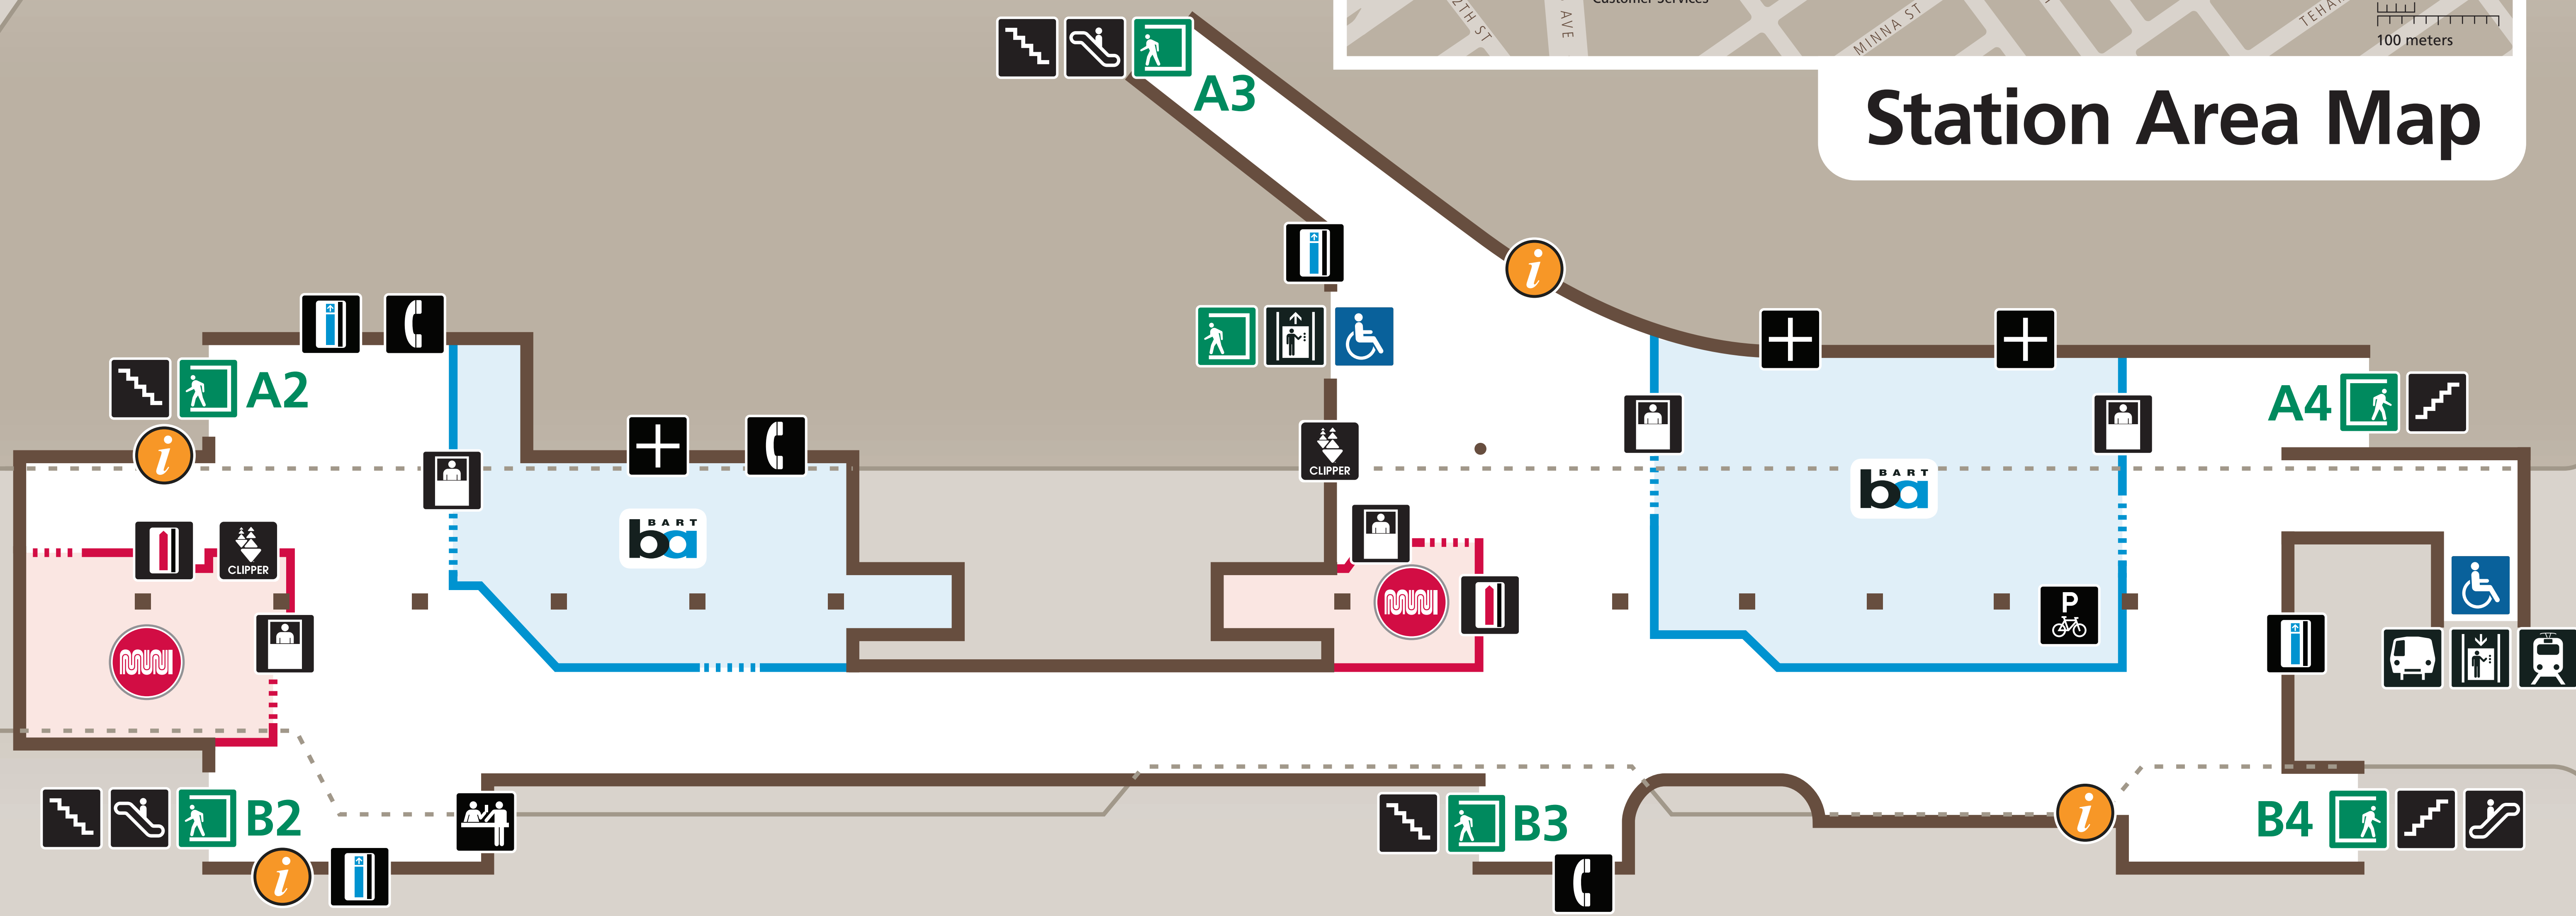

Concourse Plan View