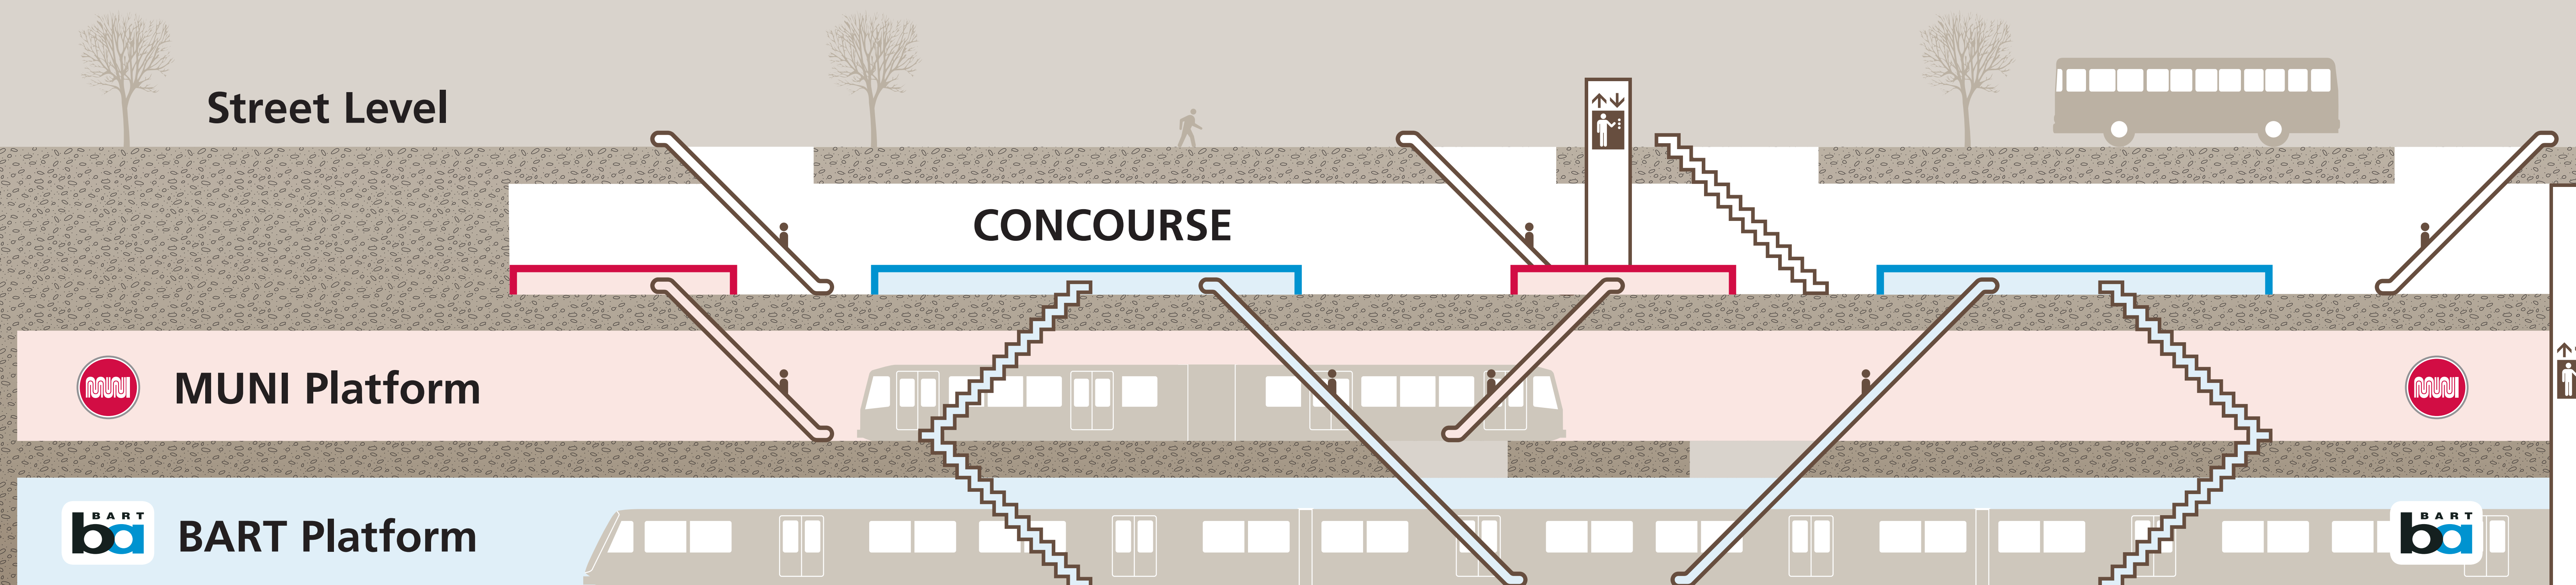

Station Section View

Call 511 | 511.org