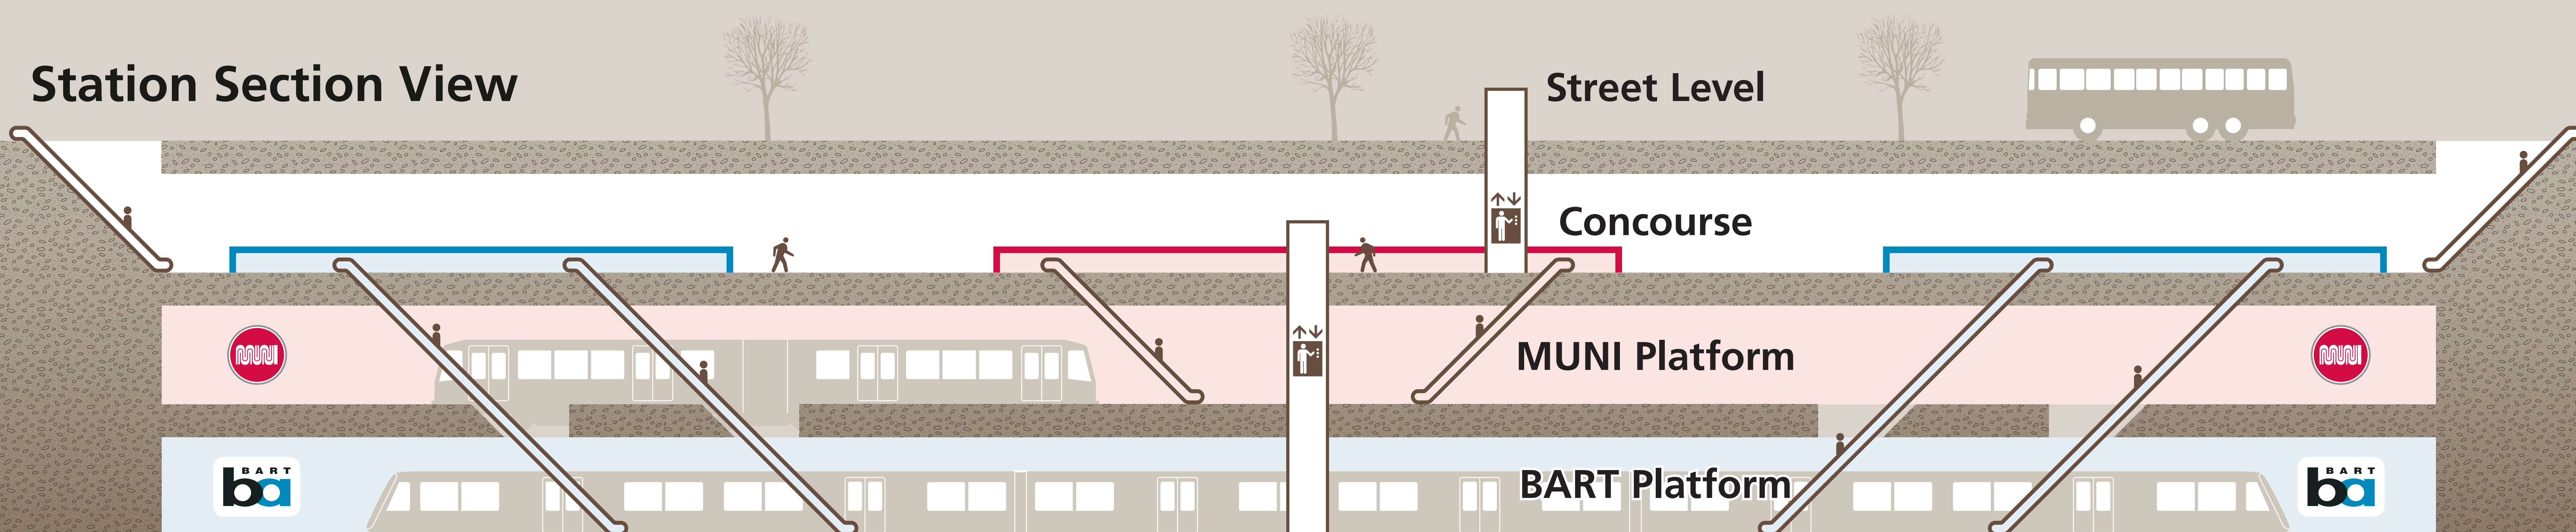

Station Section View