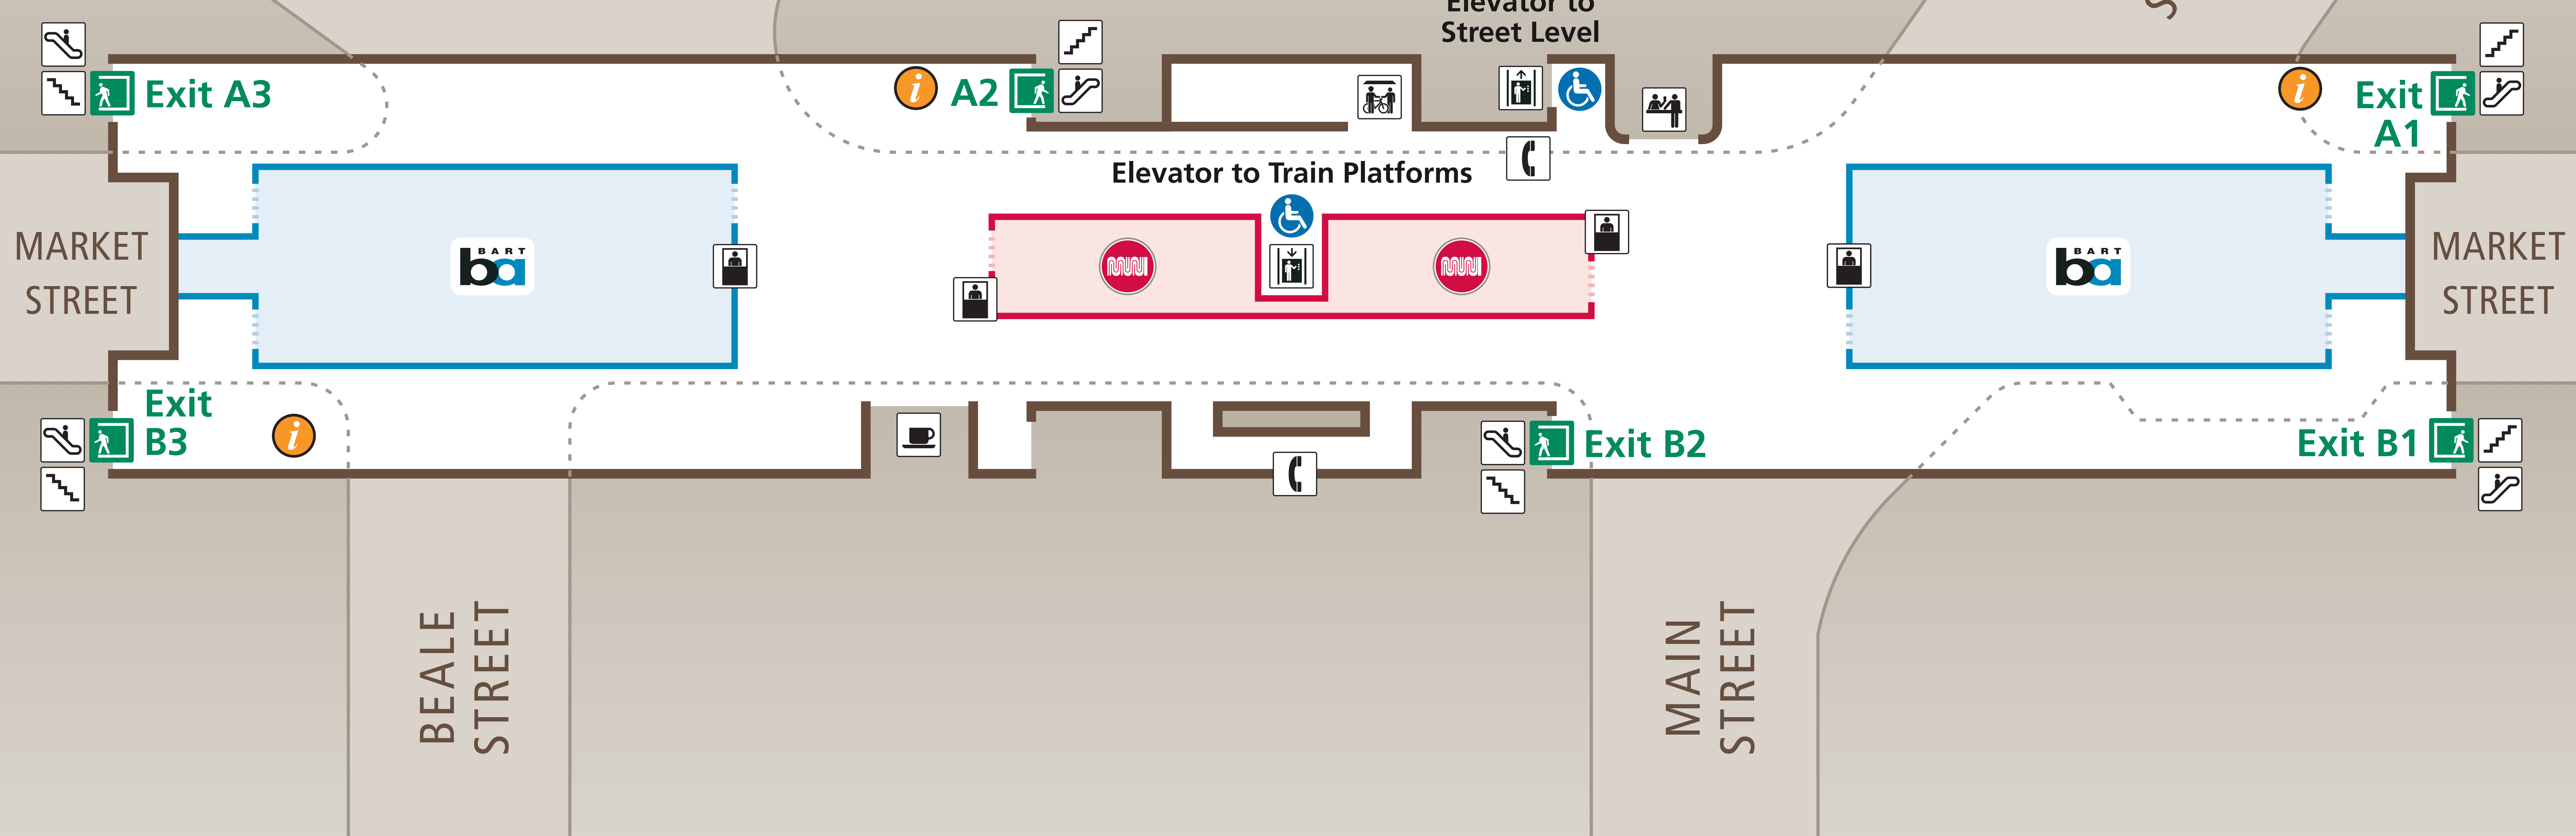

Station Map

Mapa de la estación 車站地圖

Transit Information

Embarcadero Station

San Francisco

Map Key

- You Are Here
- Transit Information
- Exit
- **A1** To Ferry Building
- **B1** To Ferry Building
- **A2** To Davis St.
- **B2** To Main St.
- **A3** To Pine St.
- **B3** To Beale St.
- Bike Station
- Coffee Shop
- Elevator
- Escalator
- Stairs
- Station Agent
- Telephone
- Transit Store
- Wheelchair Accessible

Concourse Plan View